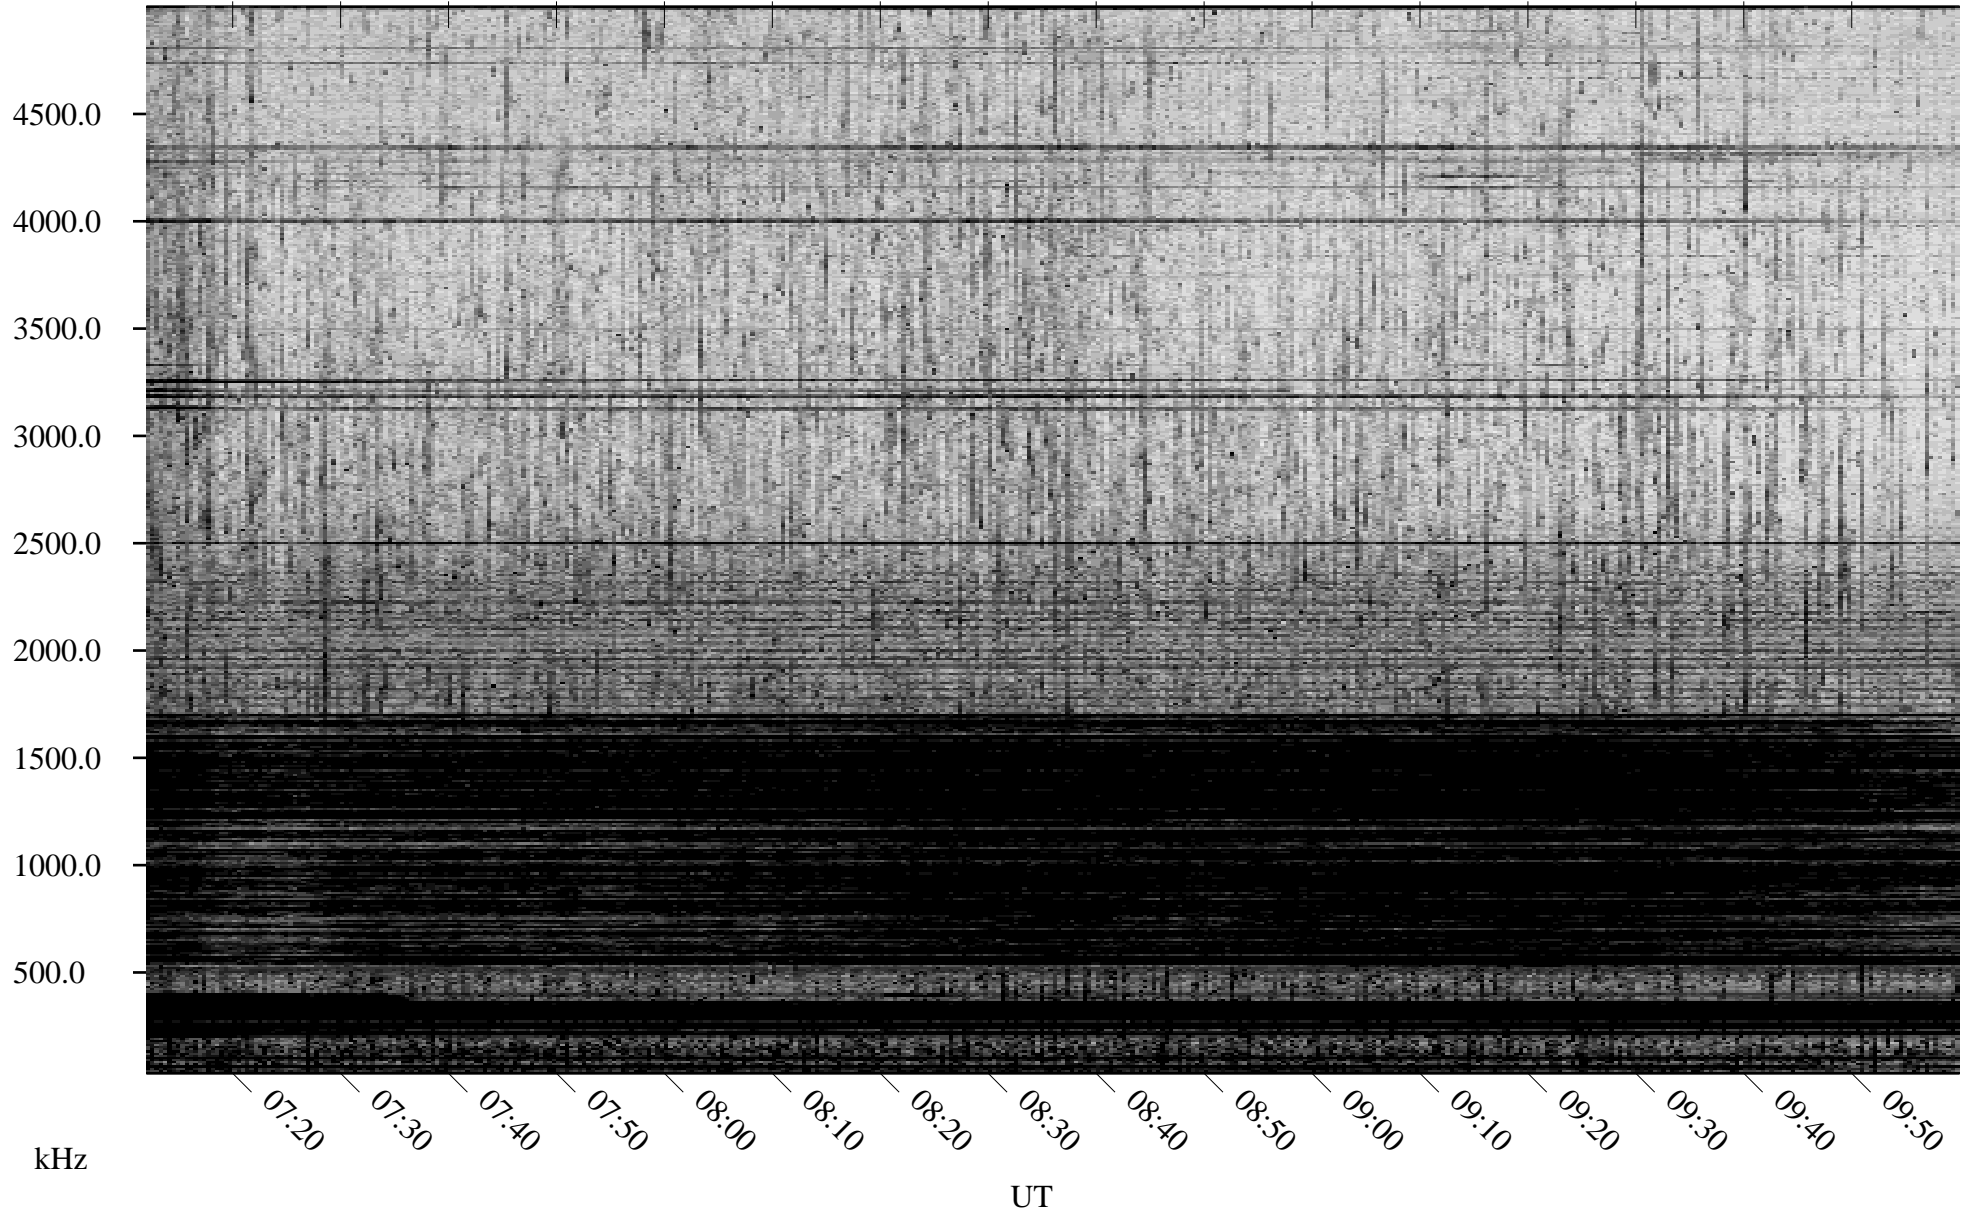

08/01/2006 Churchill, Manitoba

Linear Scale Black = 161 White = 15

ch06213l.r01m max_12

Page 1

08/01/2006 Churchill, Manitoba

Linear Scale Black = 161 White = 15

ch06213l.r01m max_12

Page 2

08/02/2006 Churchill, Manitoba

Linear Scale Black = 161 White = 15

ch06213l.r01m max_12

Page 3

08/02/2006 Churchill, Manitoba

Linear Scale Black = 161 White = 15

ch06213l.r01m max_12

Page 4

08/02/2006 Churchill, Manitoba

Linear Scale Black = 161 White = 15

ch06213l.r01m max_12

Page 5

08/02/2006 Churchill, Manitoba

Linear Scale Black = 161 White = 15

ch06213l.r01m max_12

Page 6

08/02/2006 Churchill, Manitoba

Linear Scale Black = 161 White = 15

ch06213l.r01m max_12

Page 7

08/02/2006 Churchill, Manitoba

Linear Scale Black = 161 White = 15

ch06213l.r01m max_12

Page 8