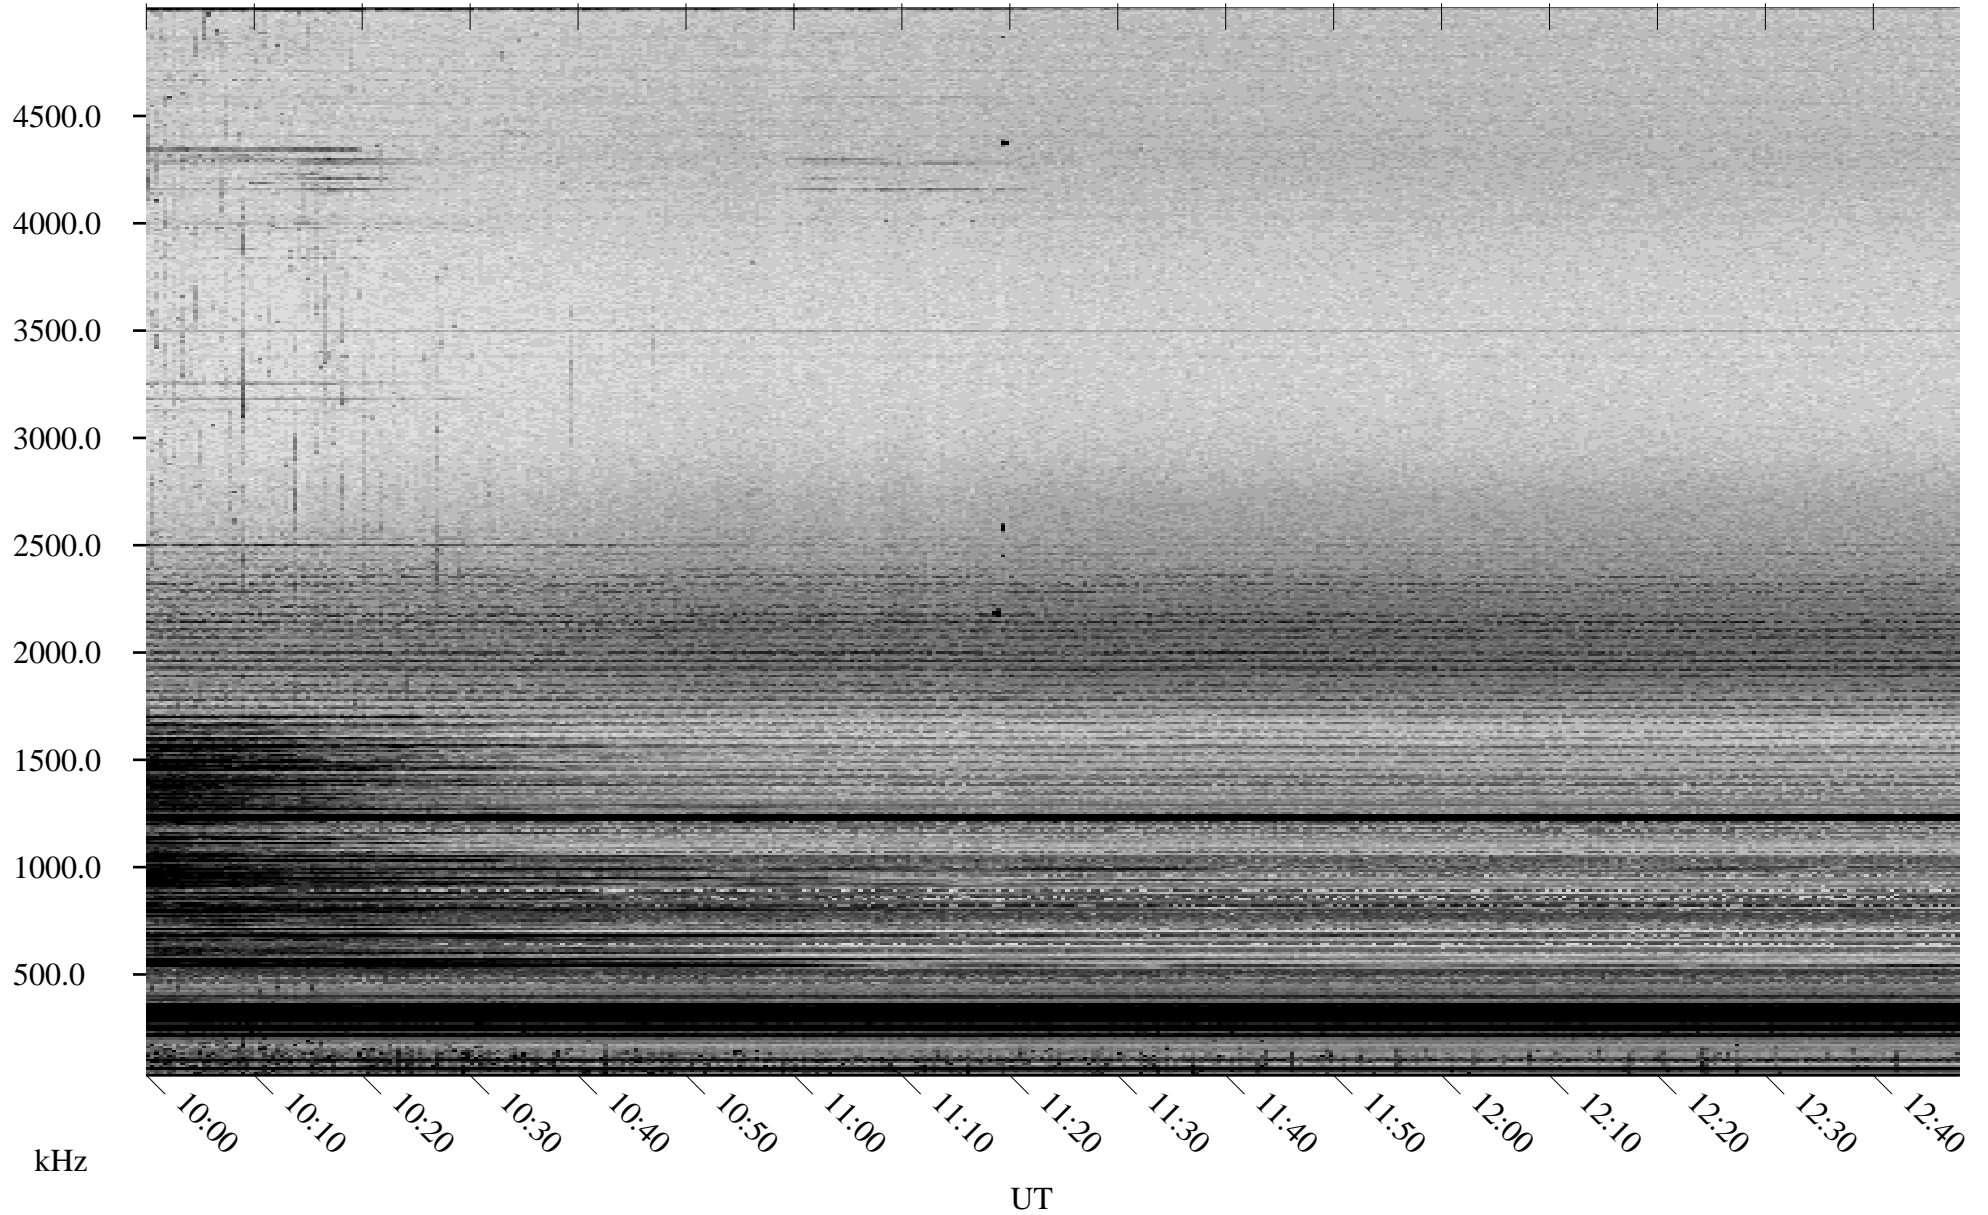

08/01/2006 Churchill, Manitoba

Linear Scale Black = 161 White = 15

ch06213l.r01m max_12

Page 1

08/01/2006 Churchill, Manitoba

Linear Scale Black = 161 White = 15

ch06213l.r01m max_12

Page 2

08/02/2006 Churchill, Manitoba

Linear Scale Black = 161 White = 15

ch06213l.r01m max_12

Page 3

08/02/2006 Churchill, Manitoba

Linear Scale Black = 161 White = 15

ch06213l.r01m max_12

Page 4

08/02/2006 Churchill, Manitoba

Linear Scale Black = 161 White = 15

ch06213l.r01m max_12

Page 5

08/02/2006 Churchill, Manitoba

Linear Scale Black = 161 White = 15

ch06213l.r01m max_12

Page 6

08/02/2006 Churchill, Manitoba

Linear Scale Black = 161 White = 15

ch06213l.r01m max_12

Page 7

08/02/2006 Churchill, Manitoba

Linear Scale Black = 161 White = 15

ch06213l.r01m max_12

Page 8