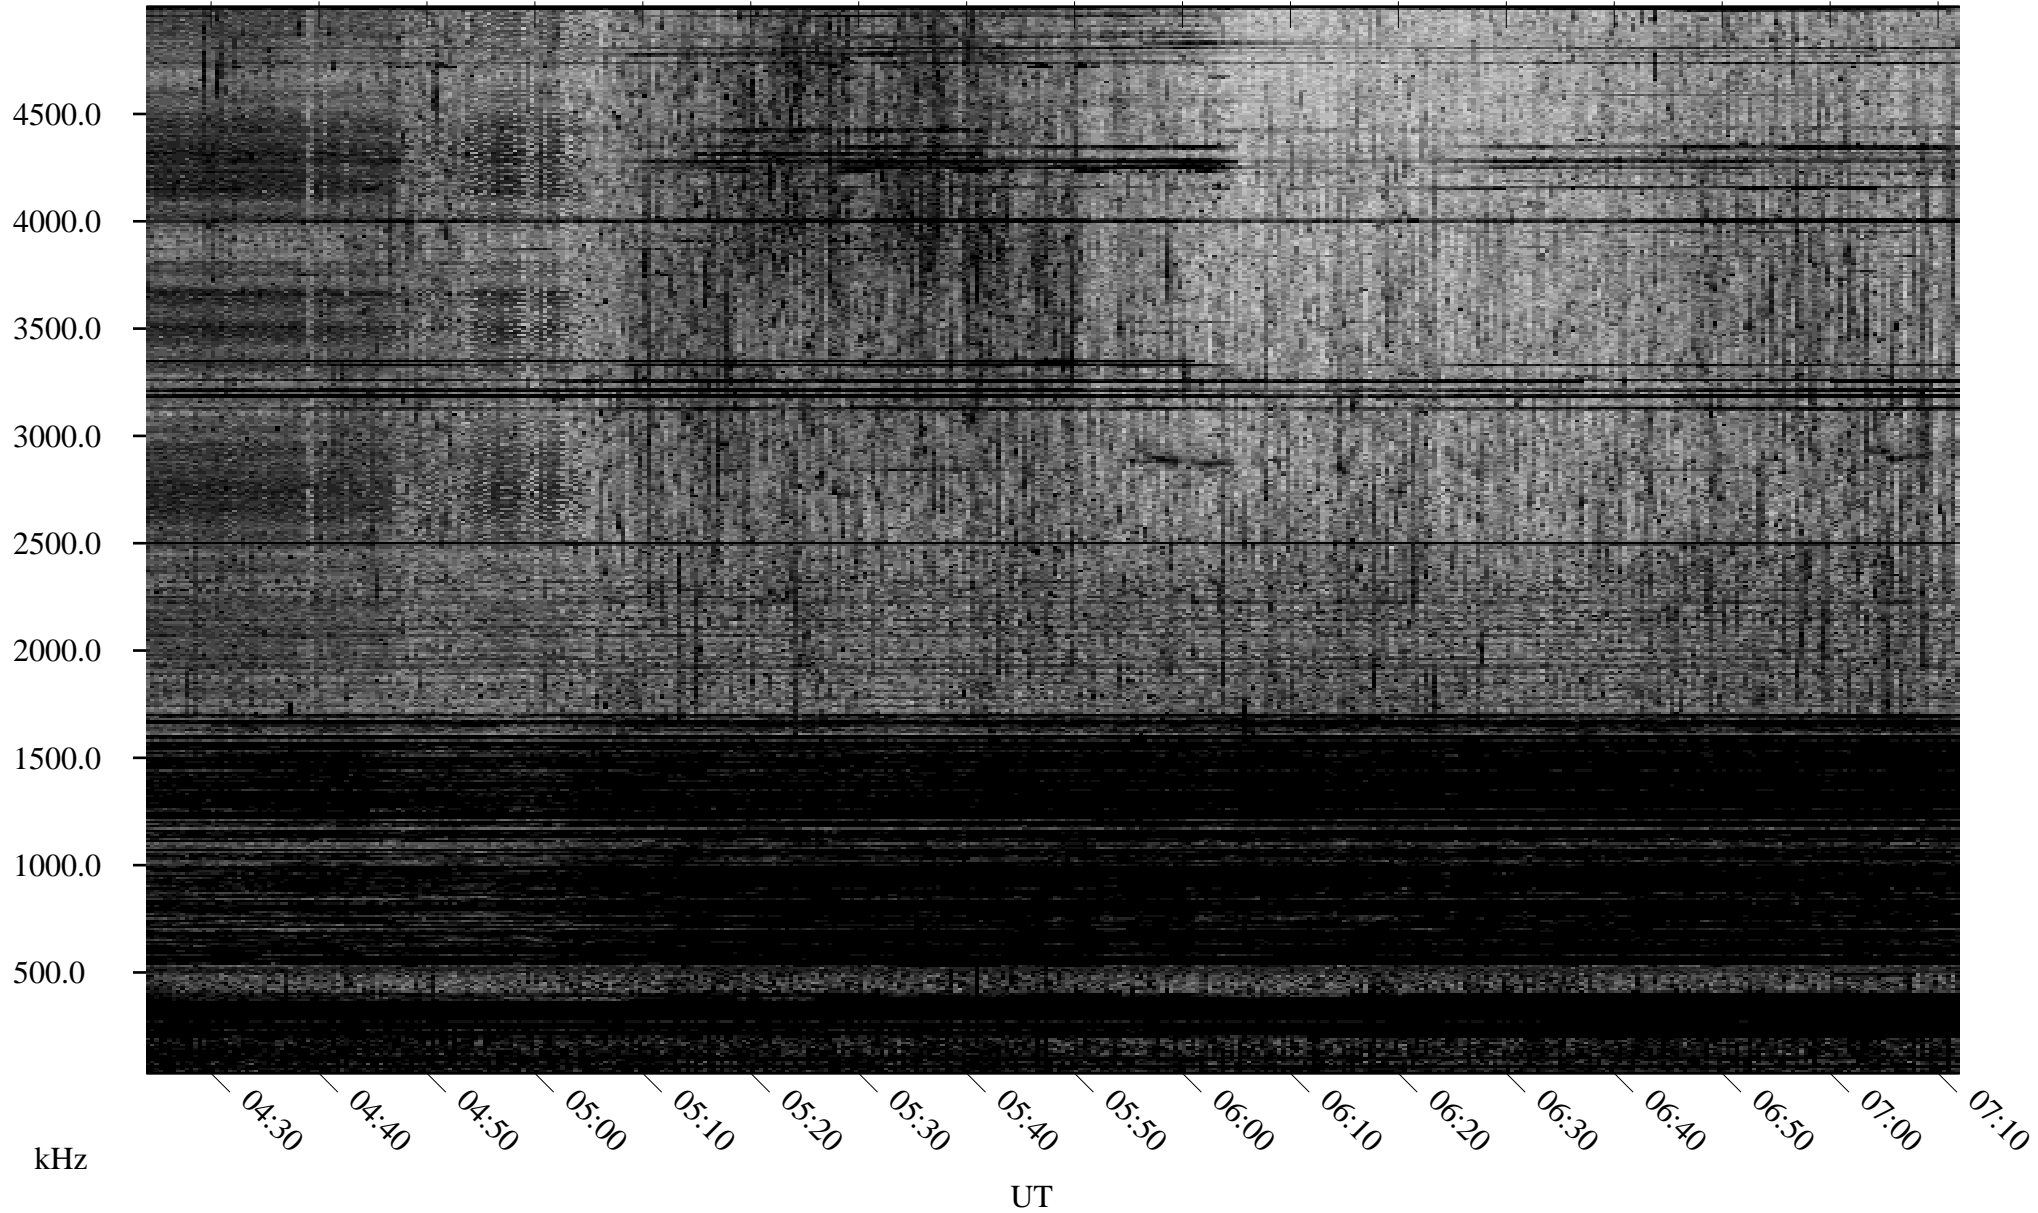

08/01/2006 Churchill, Manitoba

Linear Scale Black = 161 White = 15

ch06213l.r01m max_12

Page 1

08/01/2006 Churchill, Manitoba

Linear Scale Black = 161 White = 15

ch06213l.r01m max_12

Page 2

08/02/2006 Churchill, Manitoba

Linear Scale Black = 161 White = 15

ch06213l.r01m max_12

Page 3

08/02/2006 Churchill, Manitoba

Linear Scale Black = 161 White = 15

ch06213l.r01m max_12

Page 4

08/02/2006 Churchill, Manitoba

Linear Scale Black = 161 White = 15

ch06213l.r01m max_12

Page 5

08/02/2006 Churchill, Manitoba

Linear Scale Black = 161 White = 15

ch06213l.r01m max_12

Page 6

08/02/2006 Churchill, Manitoba

Linear Scale Black = 161 White = 15

ch06213l.r01m max_12

Page 7

08/02/2006 Churchill, Manitoba

Linear Scale Black = 161 White = 15

ch06213l.r01m max_12

Page 8