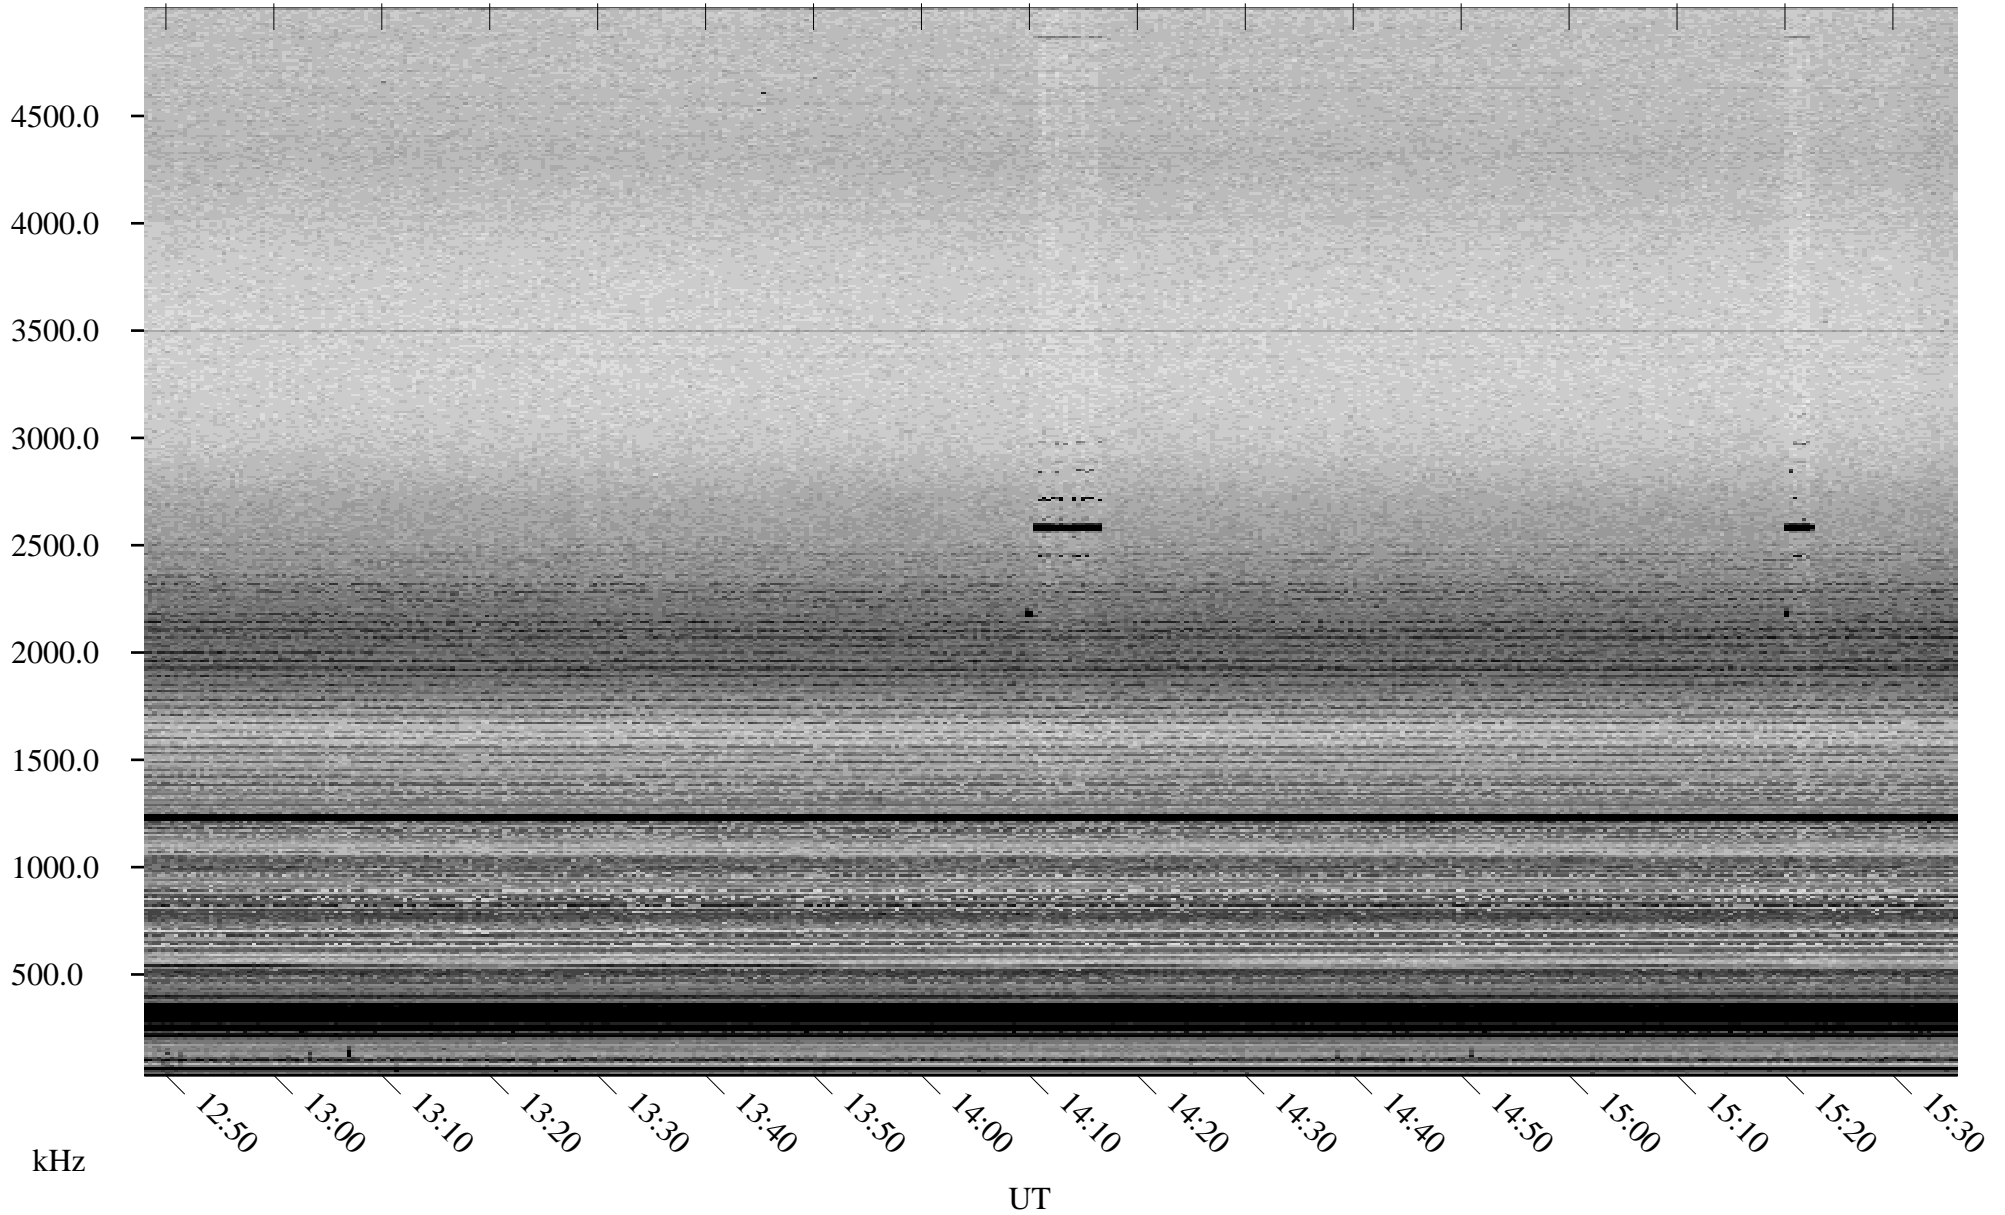

08/01/2006 Churchill, Manitoba

Linear Scale Black = 161 White = 15

ch06213l.r01m max_12

Page 1

08/01/2006 Churchill, Manitoba

Linear Scale Black = 161 White = 15

ch06213l.r01m max_12

Page 2

08/02/2006 Churchill, Manitoba

Linear Scale Black = 161 White = 15

ch06213l.r01m max_12

Page 3

08/02/2006 Churchill, Manitoba

Linear Scale Black = 161 White = 15

ch06213l.r01m max_12

Page 4

08/02/2006 Churchill, Manitoba

Linear Scale Black = 161 White = 15

ch06213l.r01m max_12

Page 5

08/02/2006 Churchill, Manitoba

Linear Scale Black = 161 White = 15

ch06213l.r01m max_12

Page 6

08/02/2006 Churchill, Manitoba

Linear Scale Black = 161 White = 15

ch06213l.r01m max_12

Page 7

08/02/2006 Churchill, Manitoba

Linear Scale Black = 161 White = 15

ch06213l.r01m max_12

Page 8