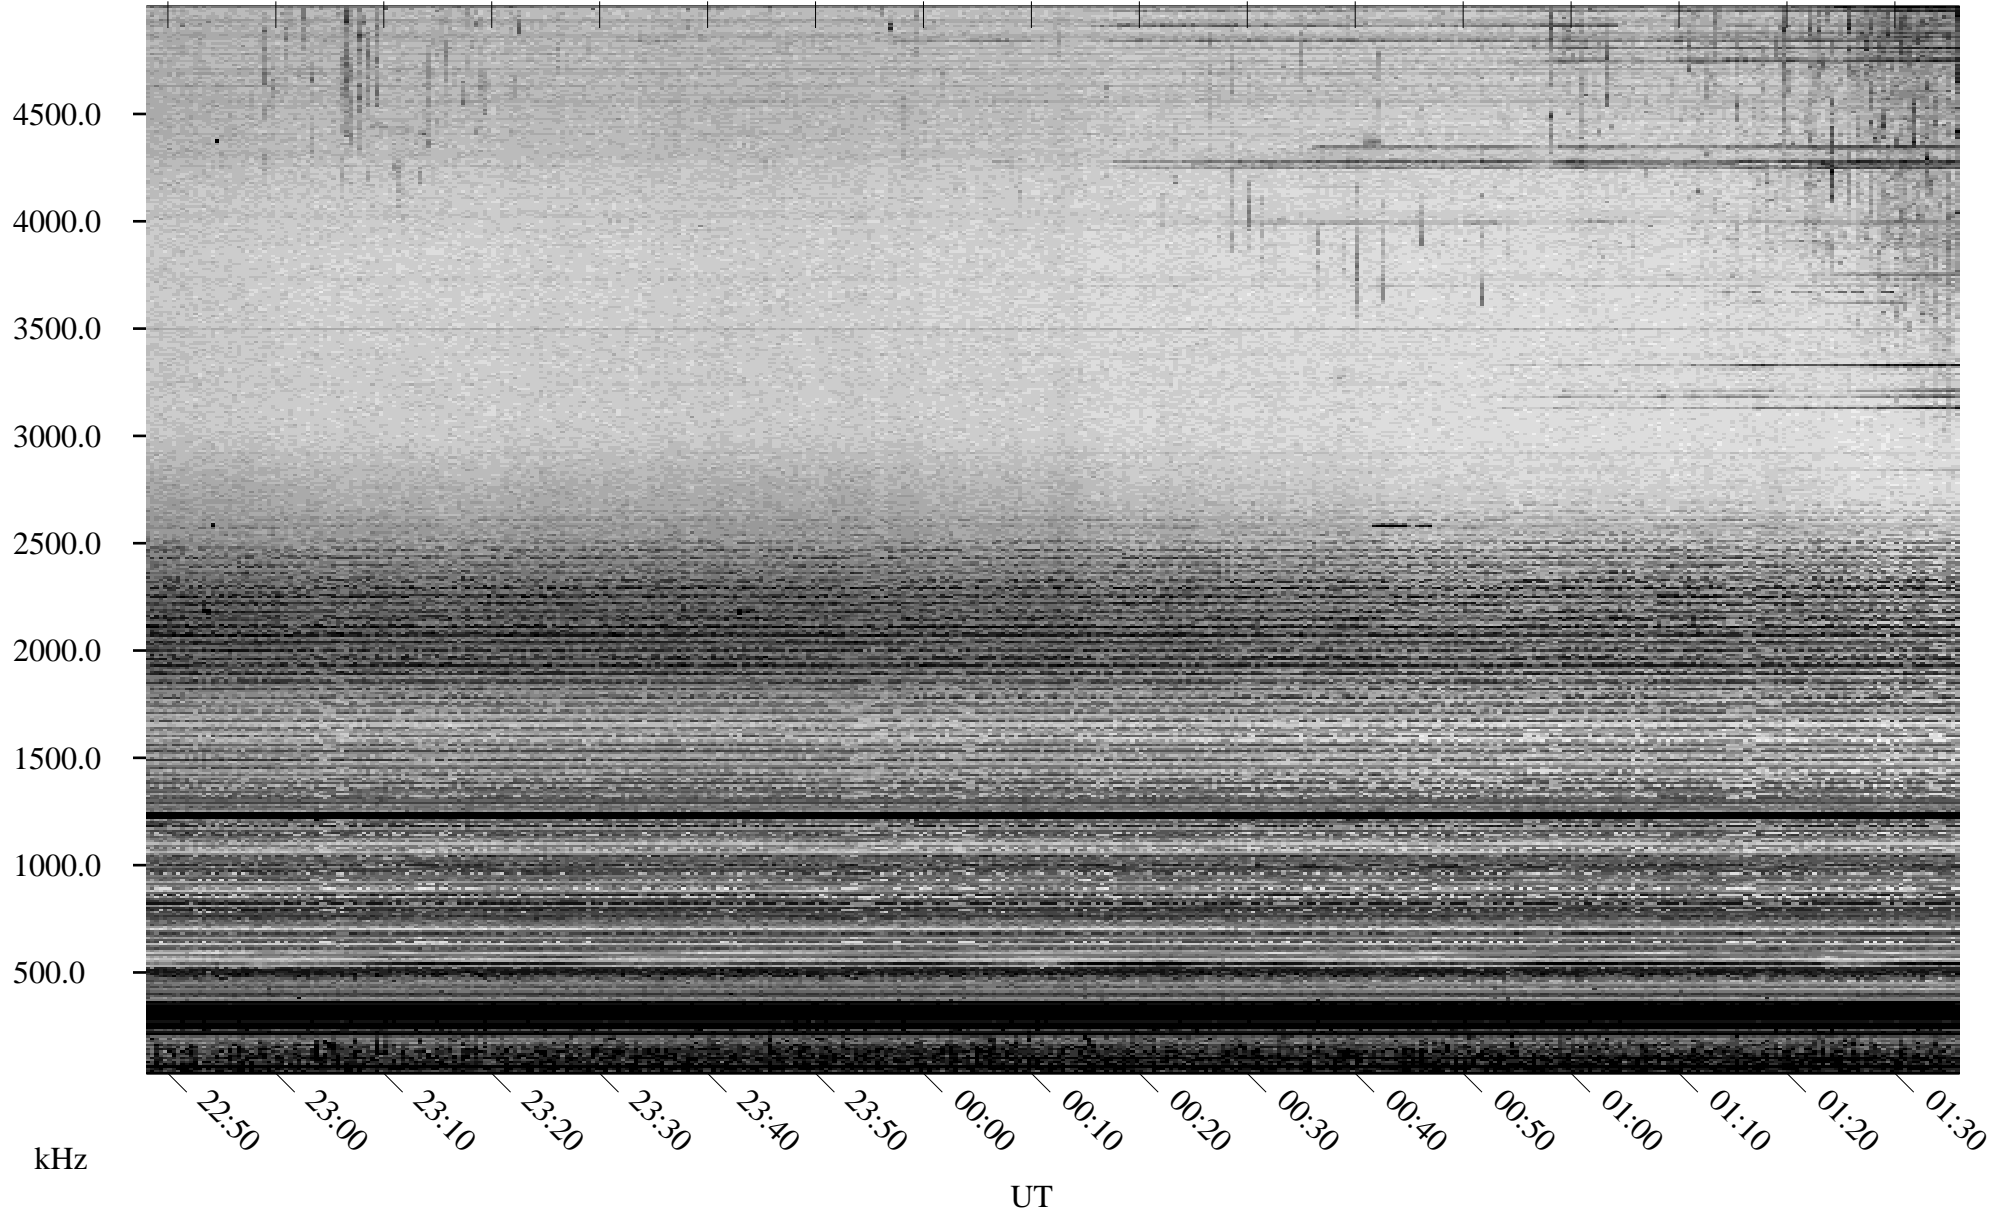

08/02/2006 Churchill, Manitoba

Linear Scale Black = 161 White = 15

ch06214l.r00m max_12

Page 1

08/02/2006 Churchill, Manitoba

Linear Scale Black = 161 White = 15

ch06214l.r00m max_12

Page 2

08/03/2006 Churchill, Manitoba

Linear Scale Black = 161 White = 15

ch06214l.r00m max_12

Page 3

08/03/2006 Churchill, Manitoba

Linear Scale Black = 161 White = 15

ch06214l.r00m max_12

Page 4

08/03/2006 Churchill, Manitoba

Linear Scale Black = 161 White = 15

ch06214l.r00m max_12

Page 5

08/03/2006 Churchill, Manitoba

Linear Scale Black = 161 White = 15

ch06214l.r00m max_12

Page 6

08/03/2006 Churchill, Manitoba

Linear Scale Black = 161 White = 15

ch06214l.r00m max_12

Page 7

08/03/2006 Churchill, Manitoba

Linear Scale Black = 161 White = 15

ch06214l.r00m max_12