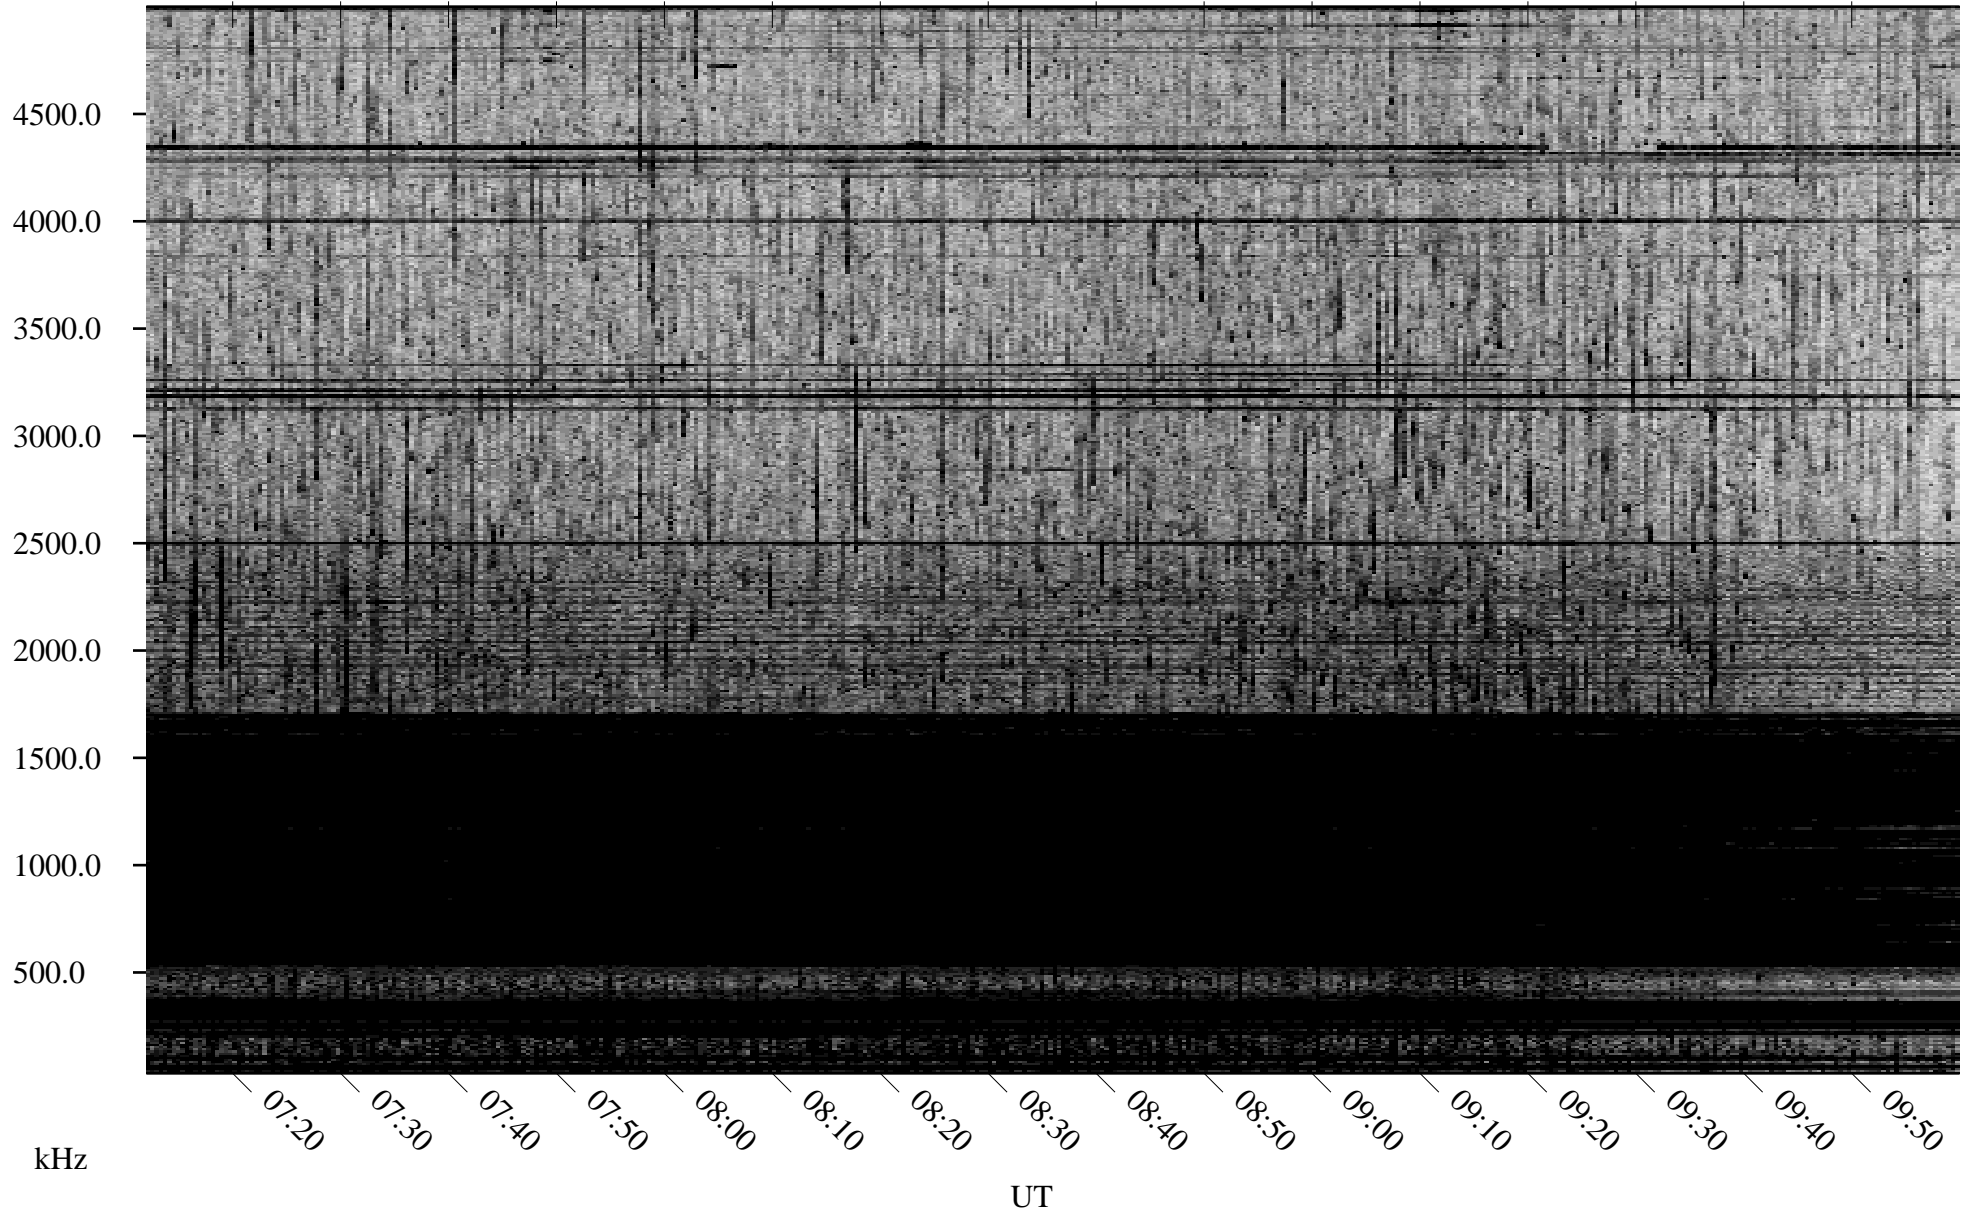

08/02/2006 Churchill, Manitoba

Linear Scale Black = 161 White = 15

ch06214l.r00m max_12

Page 1

08/02/2006 Churchill, Manitoba

Linear Scale Black = 161 White = 15

ch06214l.r00m max_12

Page 2

08/03/2006 Churchill, Manitoba

Linear Scale Black = 161 White = 15

ch06214l.r00m max_12

Page 3

08/03/2006 Churchill, Manitoba

Linear Scale Black = 161 White = 15

ch06214l.r00m max_12

Page 4

08/03/2006 Churchill, Manitoba

Linear Scale Black = 161 White = 15

ch06214l.r00m max_12

Page 5

08/03/2006 Churchill, Manitoba

Linear Scale Black = 161 White = 15

ch06214l.r00m max_12

Page 6

08/03/2006 Churchill, Manitoba

Linear Scale Black = 161 White = 15

ch06214l.r00m max_12

Page 7

08/03/2006 Churchill, Manitoba

Linear Scale Black = 161 White = 15

ch06214l.r00m max_12