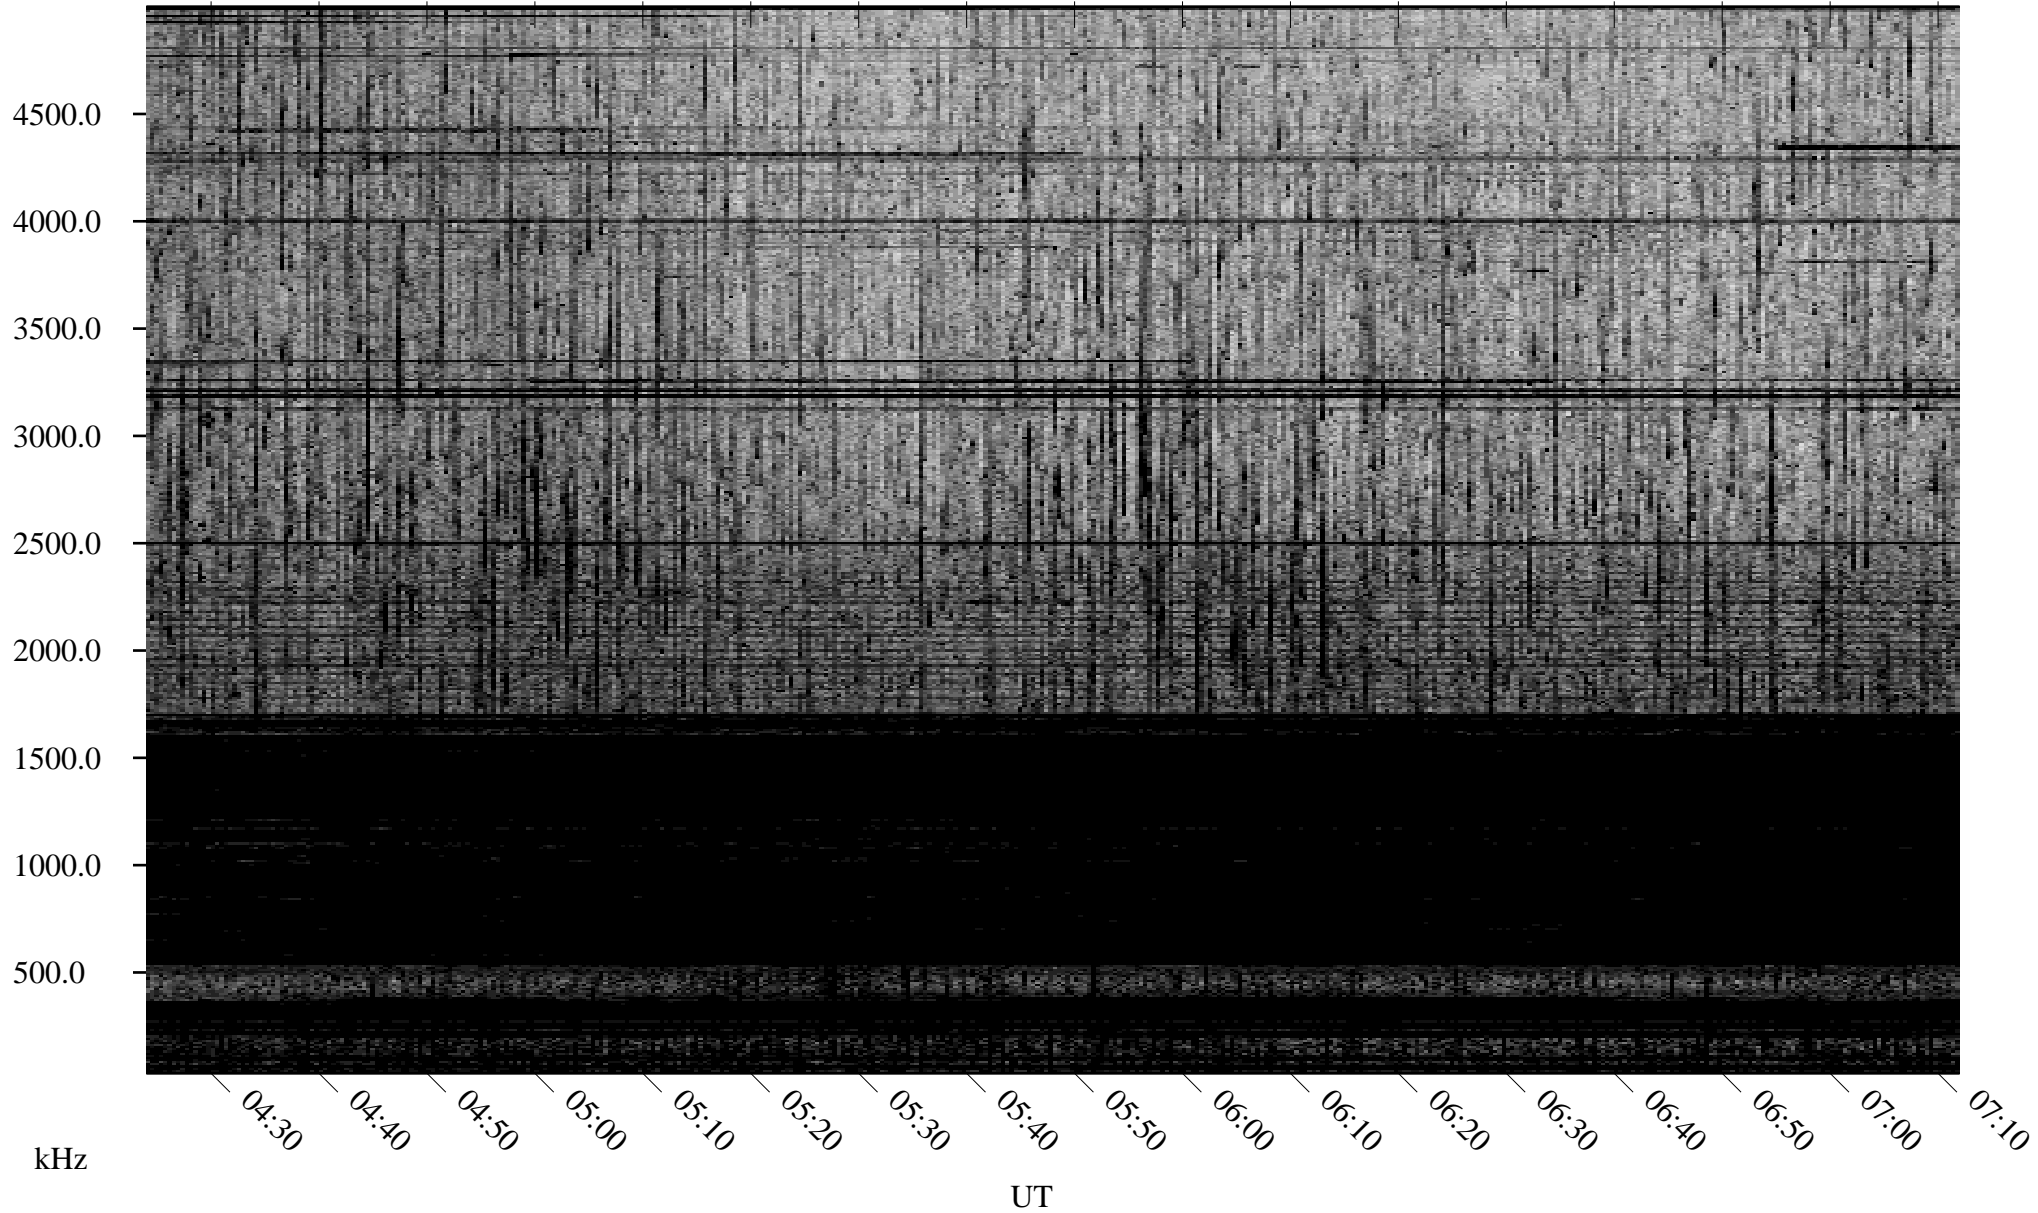

08/02/2006 Churchill, Manitoba

Linear Scale Black = 161 White = 15

ch06214l.r00m max_12

Page 1

08/02/2006 Churchill, Manitoba

Linear Scale Black = 161 White = 15

ch06214l.r00m max_12

Page 2

08/03/2006 Churchill, Manitoba

Linear Scale Black = 161 White = 15

ch06214l.r00m max_12

Page 3

08/03/2006 Churchill, Manitoba

Linear Scale Black = 161 White = 15

ch06214l.r00m max_12

Page 4

08/03/2006 Churchill, Manitoba

Linear Scale Black = 161 White = 15

ch06214l.r00m max_12

Page 5

08/03/2006 Churchill, Manitoba

Linear Scale Black = 161 White = 15

ch06214l.r00m max_12

Page 6

08/03/2006 Churchill, Manitoba

Linear Scale Black = 161 White = 15

ch06214l.r00m max_12

Page 7

08/03/2006 Churchill, Manitoba

Linear Scale Black = 161 White = 15

ch06214l.r00m max_12