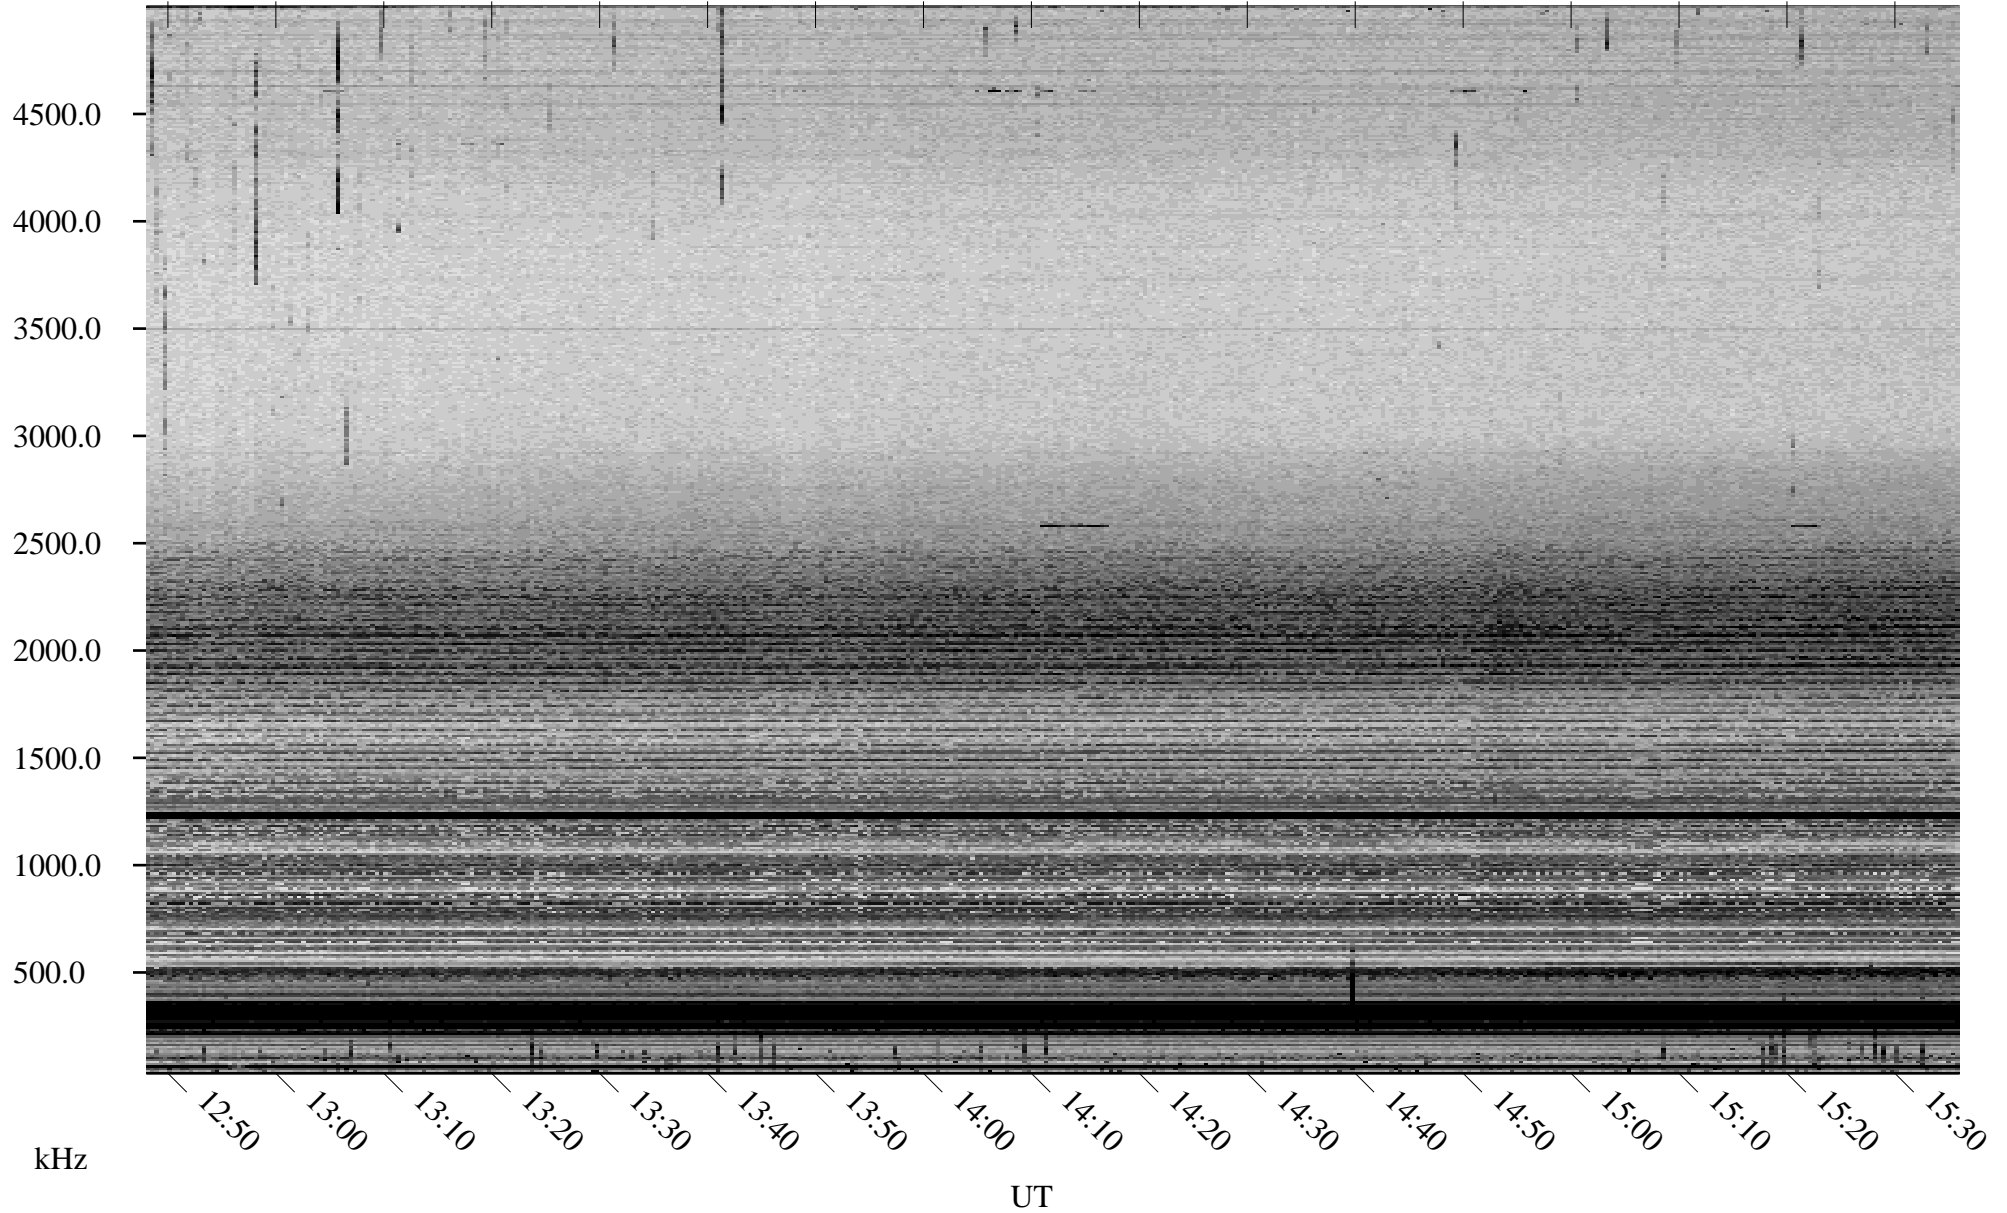

08/02/2006 Churchill, Manitoba

Linear Scale Black = 161 White = 15

ch06214l.r00m max_12

Page 1

08/02/2006 Churchill, Manitoba

Linear Scale Black = 161 White = 15

ch06214l.r00m max_12

Page 2

08/03/2006 Churchill, Manitoba

Linear Scale Black = 161 White = 15

ch06214l.r00m max_12

Page 3

08/03/2006 Churchill, Manitoba

Linear Scale Black = 161 White = 15

ch06214l.r00m max_12

Page 4

08/03/2006 Churchill, Manitoba

Linear Scale Black = 161 White = 15

ch06214l.r00m max_12

Page 5

08/03/2006 Churchill, Manitoba

Linear Scale Black = 161 White = 15

ch06214l.r00m max_12

Page 6

08/03/2006 Churchill, Manitoba

Linear Scale Black = 161 White = 15

ch06214l.r00m max_12

Page 7

08/03/2006 Churchill, Manitoba

Linear Scale Black = 161 White = 15

ch06214l.r00m max_12