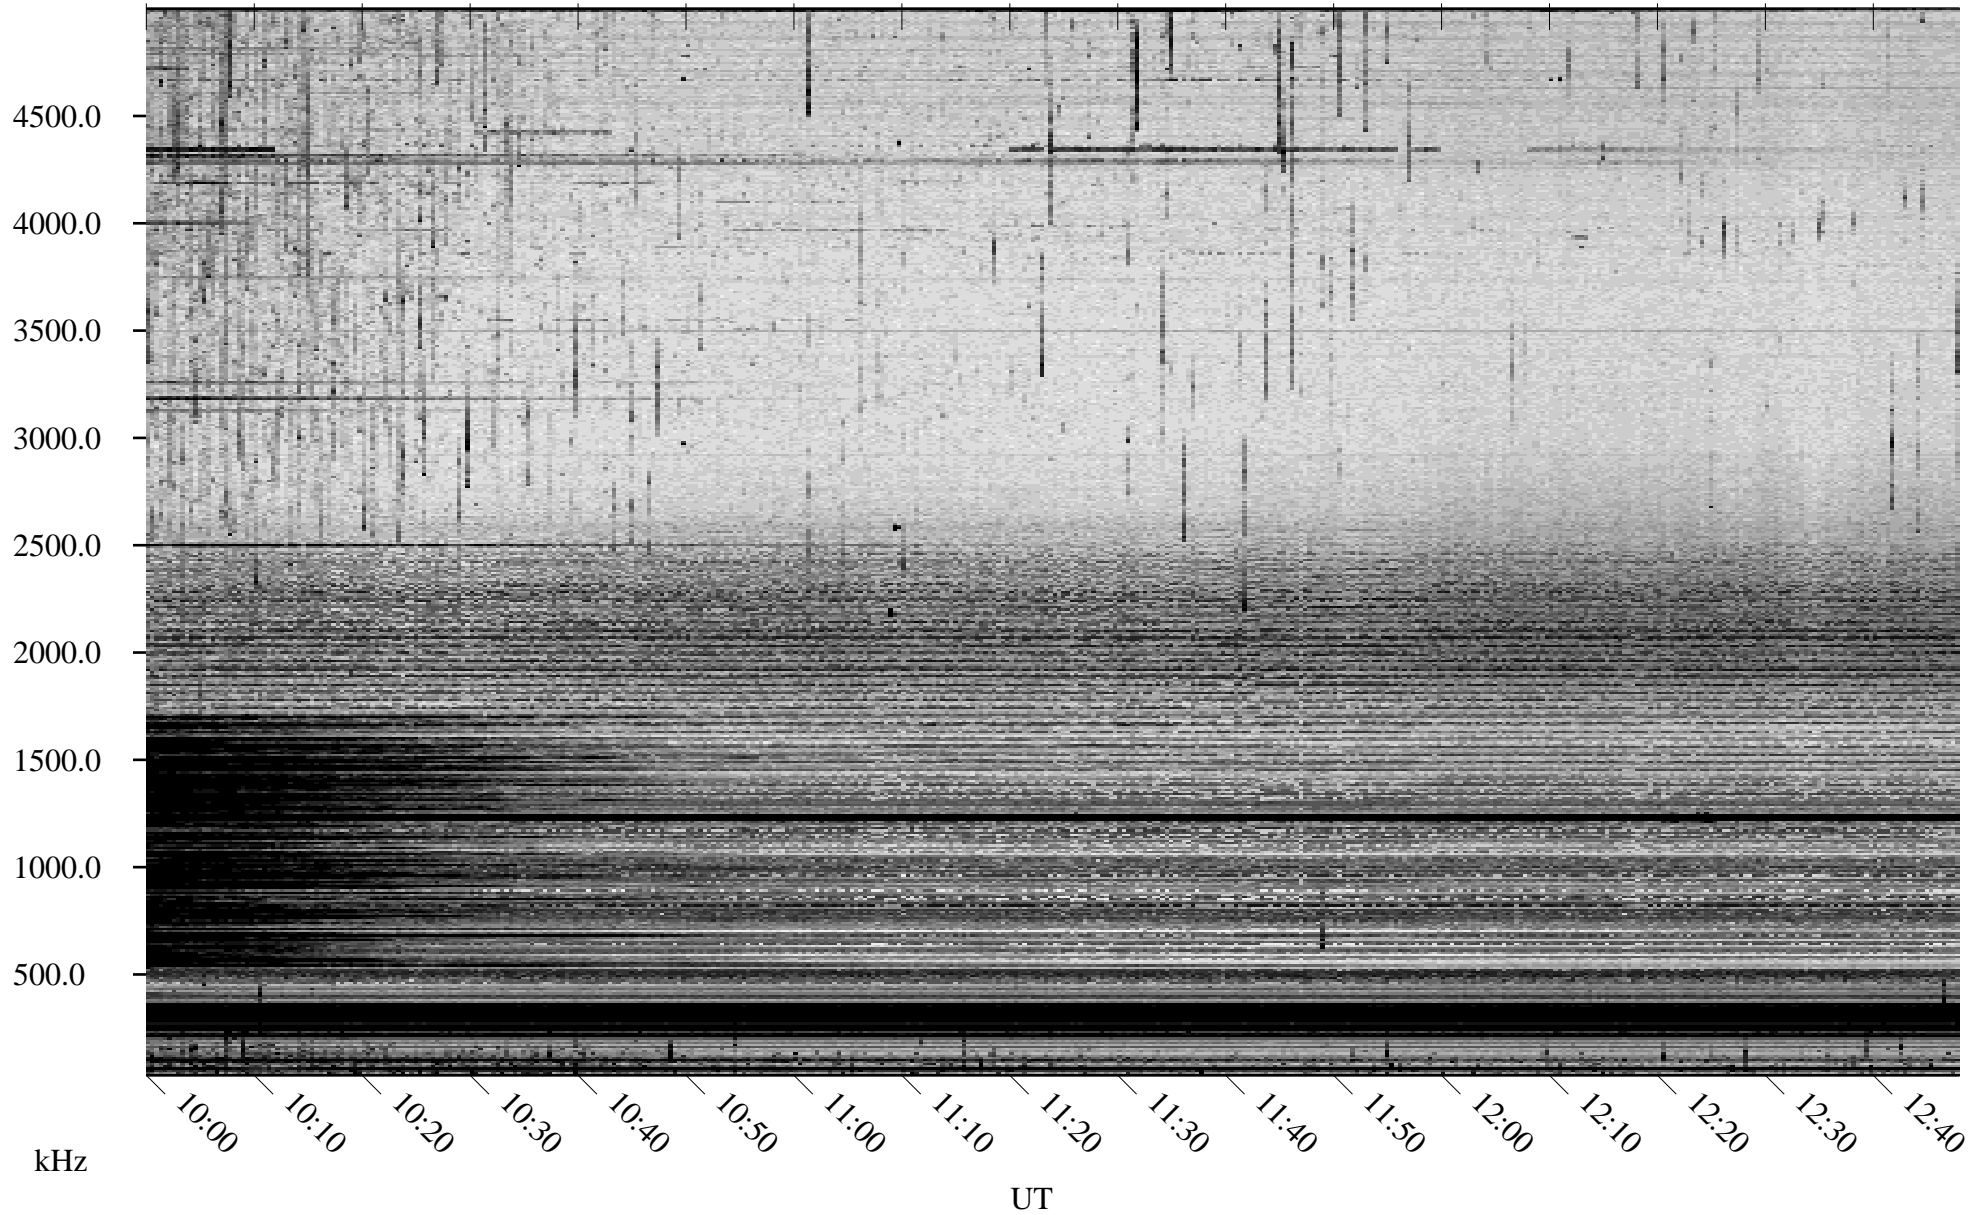

08/02/2006 Churchill, Manitoba

Linear Scale Black = 161 White = 15

ch06214l.r00m max_12

Page 1

08/02/2006 Churchill, Manitoba

Linear Scale Black = 161 White = 15

ch06214l.r00m max_12

Page 2

08/03/2006 Churchill, Manitoba

Linear Scale Black = 161 White = 15

ch06214l.r00m max_12

Page 3

08/03/2006 Churchill, Manitoba

Linear Scale Black = 161 White = 15

ch06214l.r00m max_12

Page 4

08/03/2006 Churchill, Manitoba

Linear Scale Black = 161 White = 15

ch06214l.r00m max_12

Page 5

08/03/2006 Churchill, Manitoba

Linear Scale Black = 161 White = 15

ch06214l.r00m max_12

Page 6

08/03/2006 Churchill, Manitoba

Linear Scale Black = 161 White = 15

ch06214l.r00m max_12

Page 7

08/03/2006 Churchill, Manitoba

Linear Scale Black = 161 White = 15

ch06214l.r00m max_12