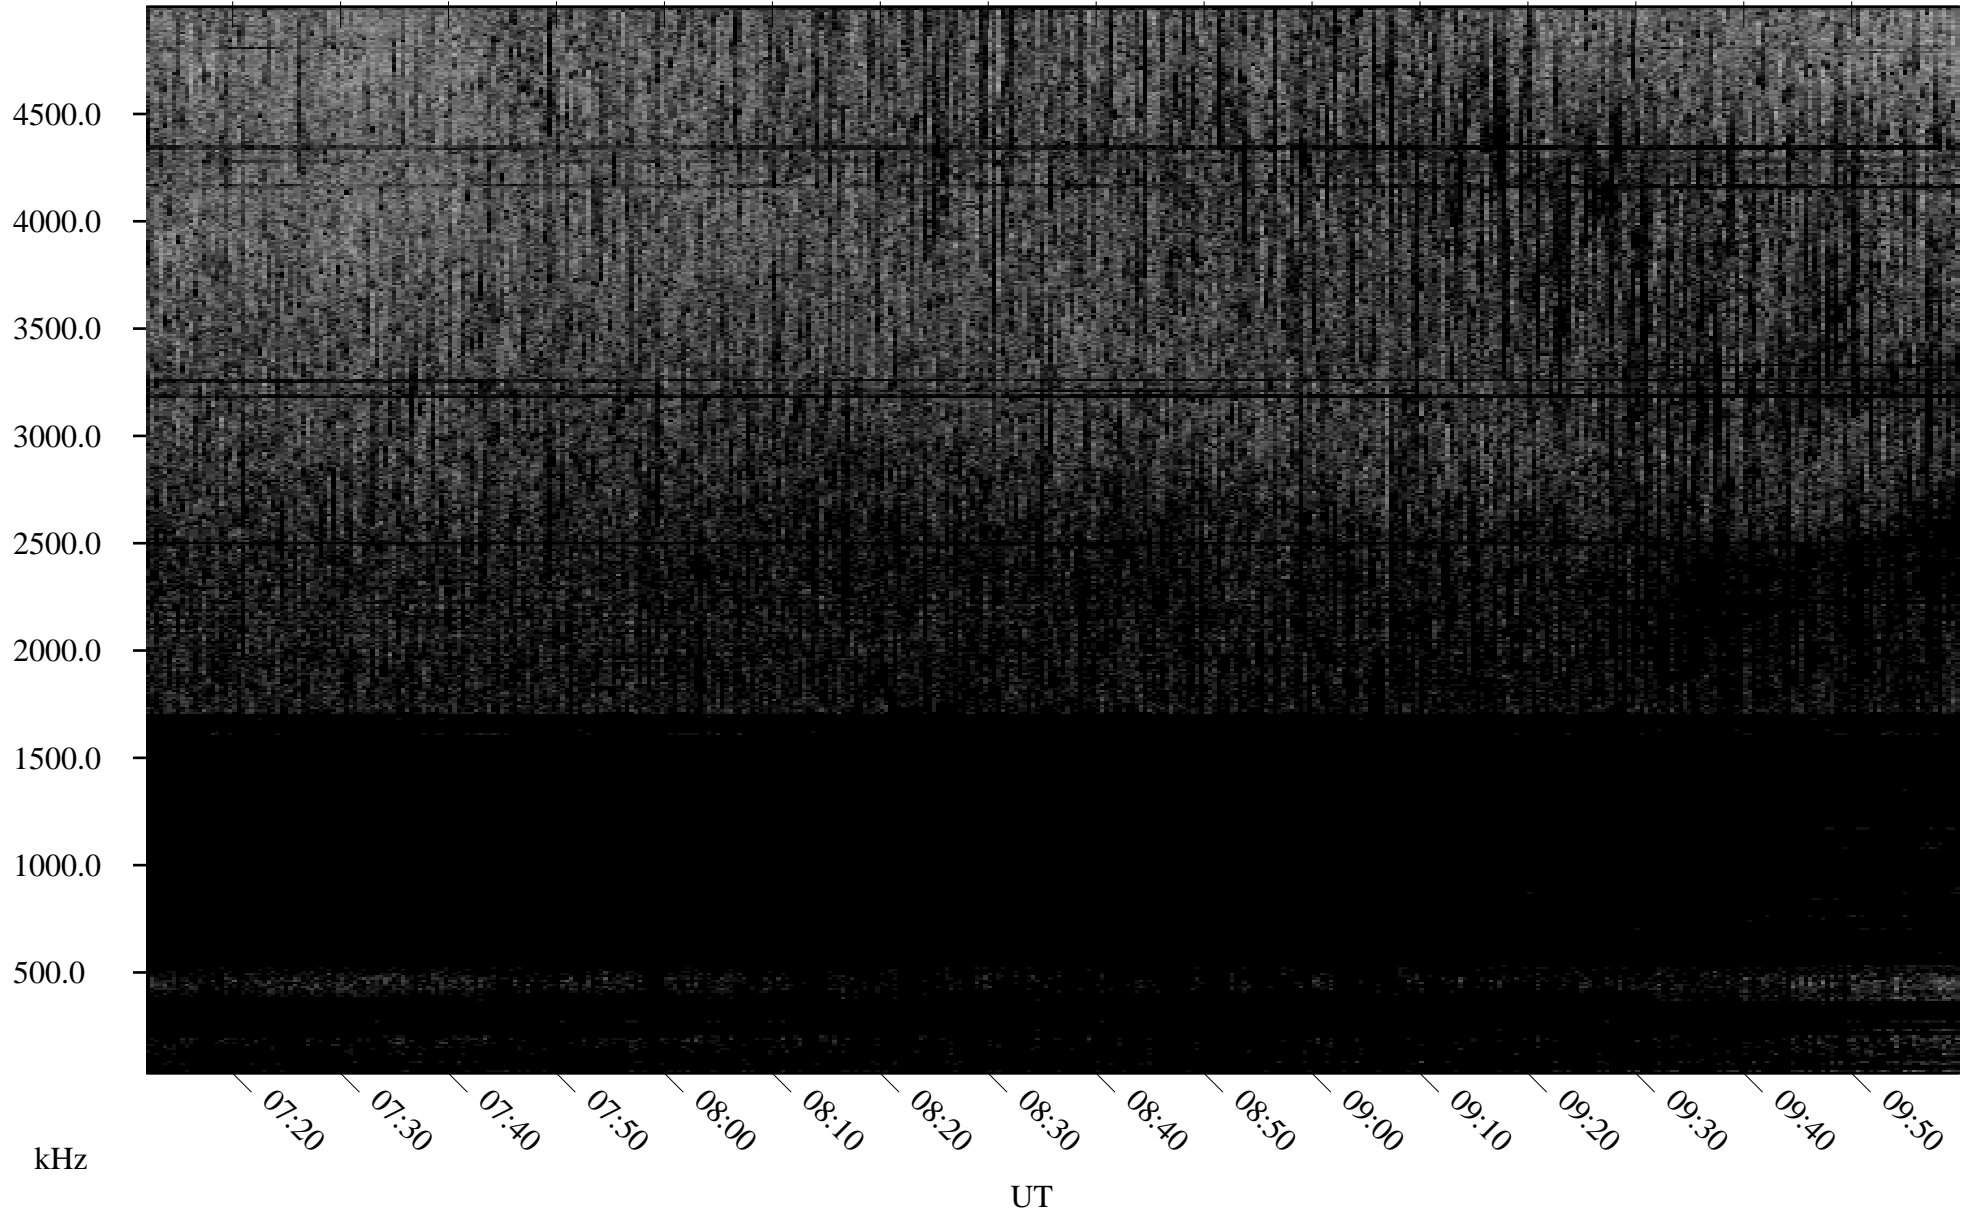

08/04/2006 Churchill, Manitoba

Linear Scale Black = 161 White = 15

ch06216l.r00m max_12

Page 1

08/04/2006 Churchill, Manitoba

Linear Scale Black = 161 White = 15

ch06216l.r00m max_12

Page 2

08/05/2006 Churchill, Manitoba

Linear Scale Black = 161 White = 15

ch06216l.r00m max_12

Page 3

08/05/2006 Churchill, Manitoba

Linear Scale Black = 161 White = 15

ch06216l.r00m max_12

Page 4

08/05/2006 Churchill, Manitoba

Linear Scale Black = 161 White = 15

ch06216l.r00m max_12

Page 5

08/05/2006 Churchill, Manitoba

Linear Scale Black = 161 White = 15

ch06216l.r00m max_12

Page 6

08/05/2006 Churchill, Manitoba

Linear Scale Black = 161 White = 15

ch06216l.r00m max_12

Page 7

08/05/2006 Churchill, Manitoba

Linear Scale Black = 161 White = 15

ch06216l.r00m max_12

Page 8