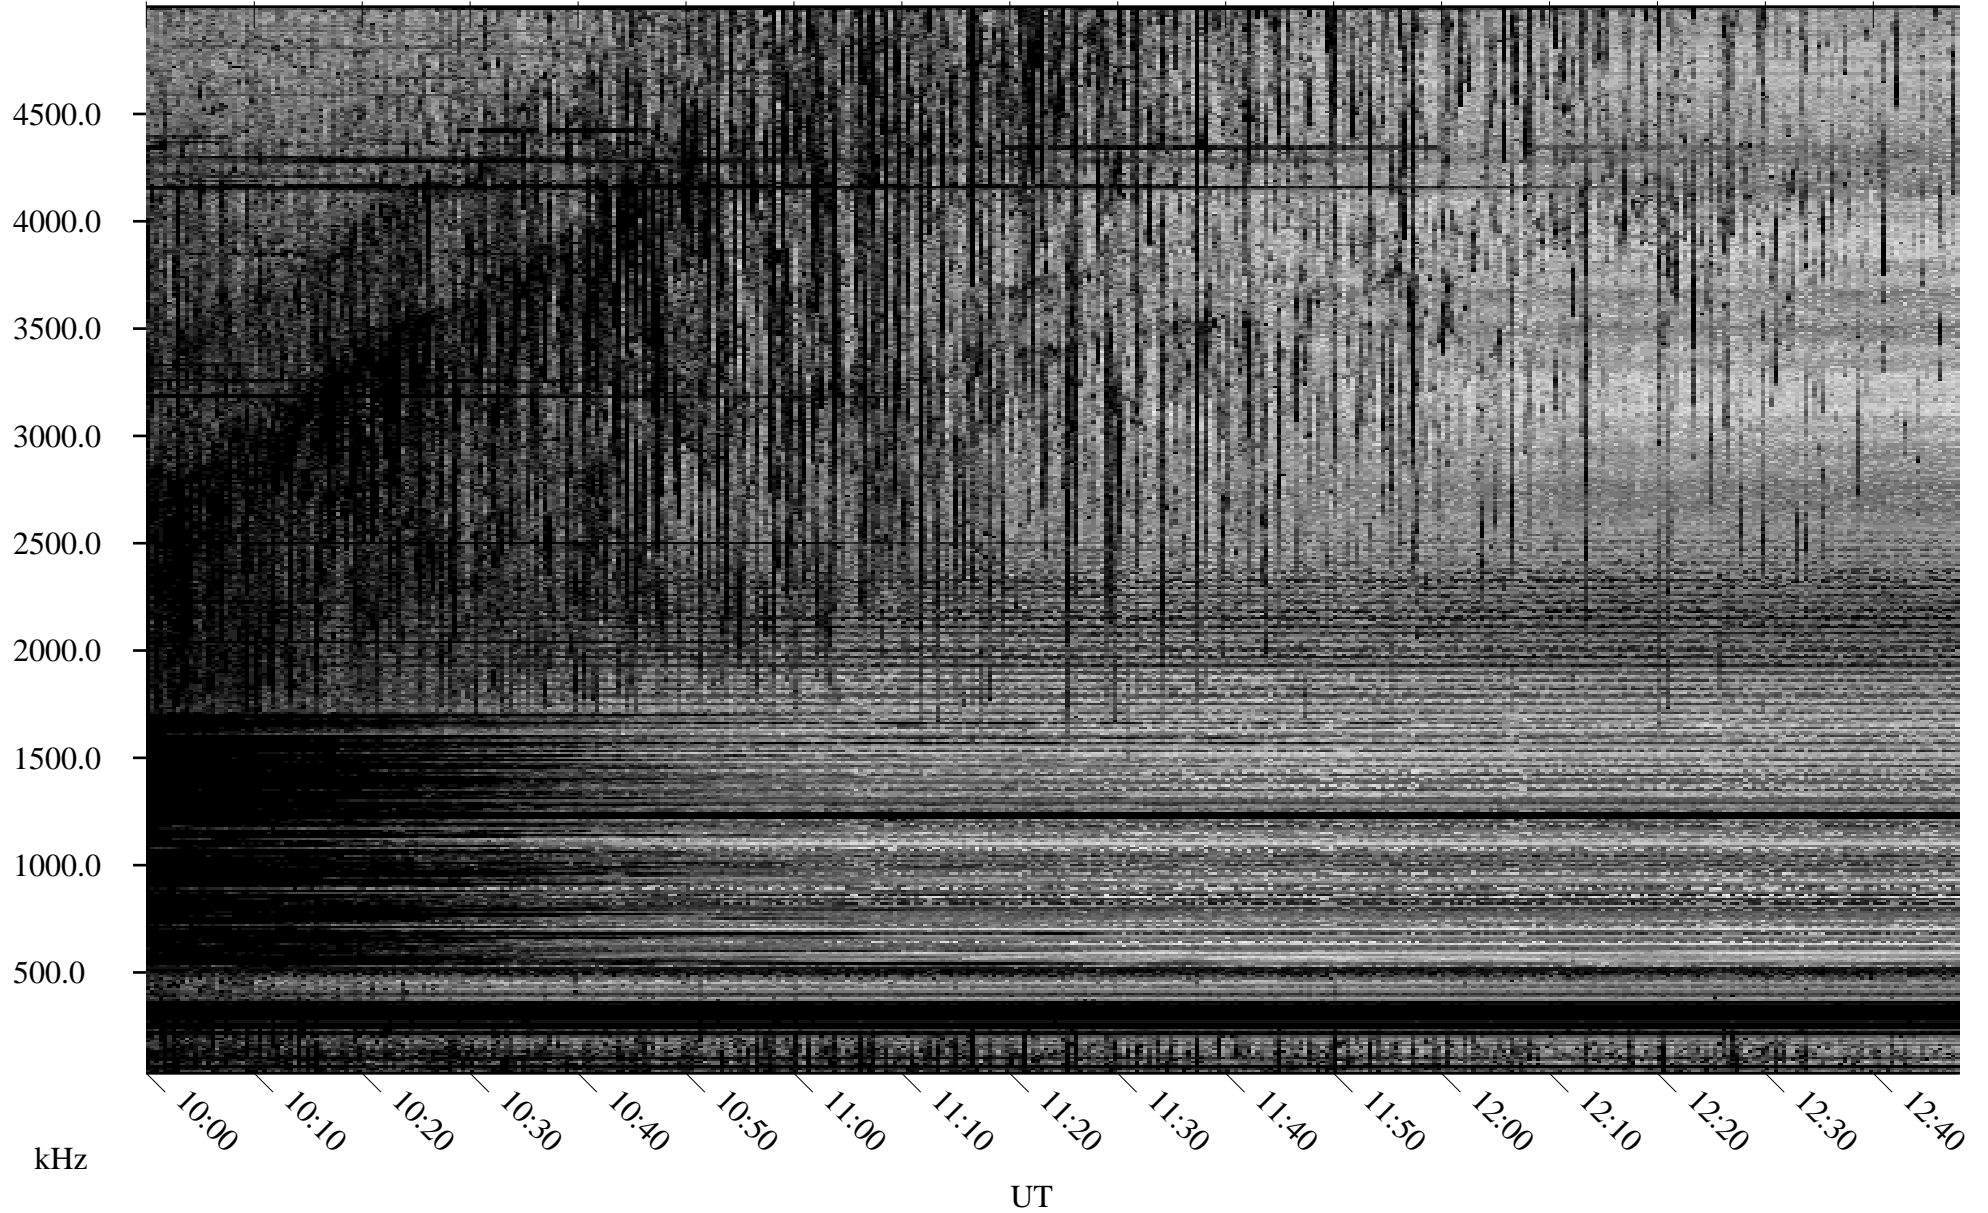

08/04/2006 Churchill, Manitoba

Linear Scale Black = 161 White = 15

ch06216l.r00m max_12

Page 1

08/04/2006 Churchill, Manitoba

Linear Scale Black = 161 White = 15

ch06216l.r00m max_12

Page 2

08/05/2006 Churchill, Manitoba

Linear Scale Black = 161 White = 15

ch06216l.r00m max_12

Page 5

08/05/2006 Churchill, Manitoba

Linear Scale Black = 161 White = 15

ch06216l.r00m max_12

Page 6

08/05/2006 Churchill, Manitoba

Linear Scale Black = 161 White = 15

ch06216l.r00m max_12

Page 7

08/05/2006 Churchill, Manitoba

Linear Scale Black = 161 White = 15

ch06216l.r00m max_12

Page 8