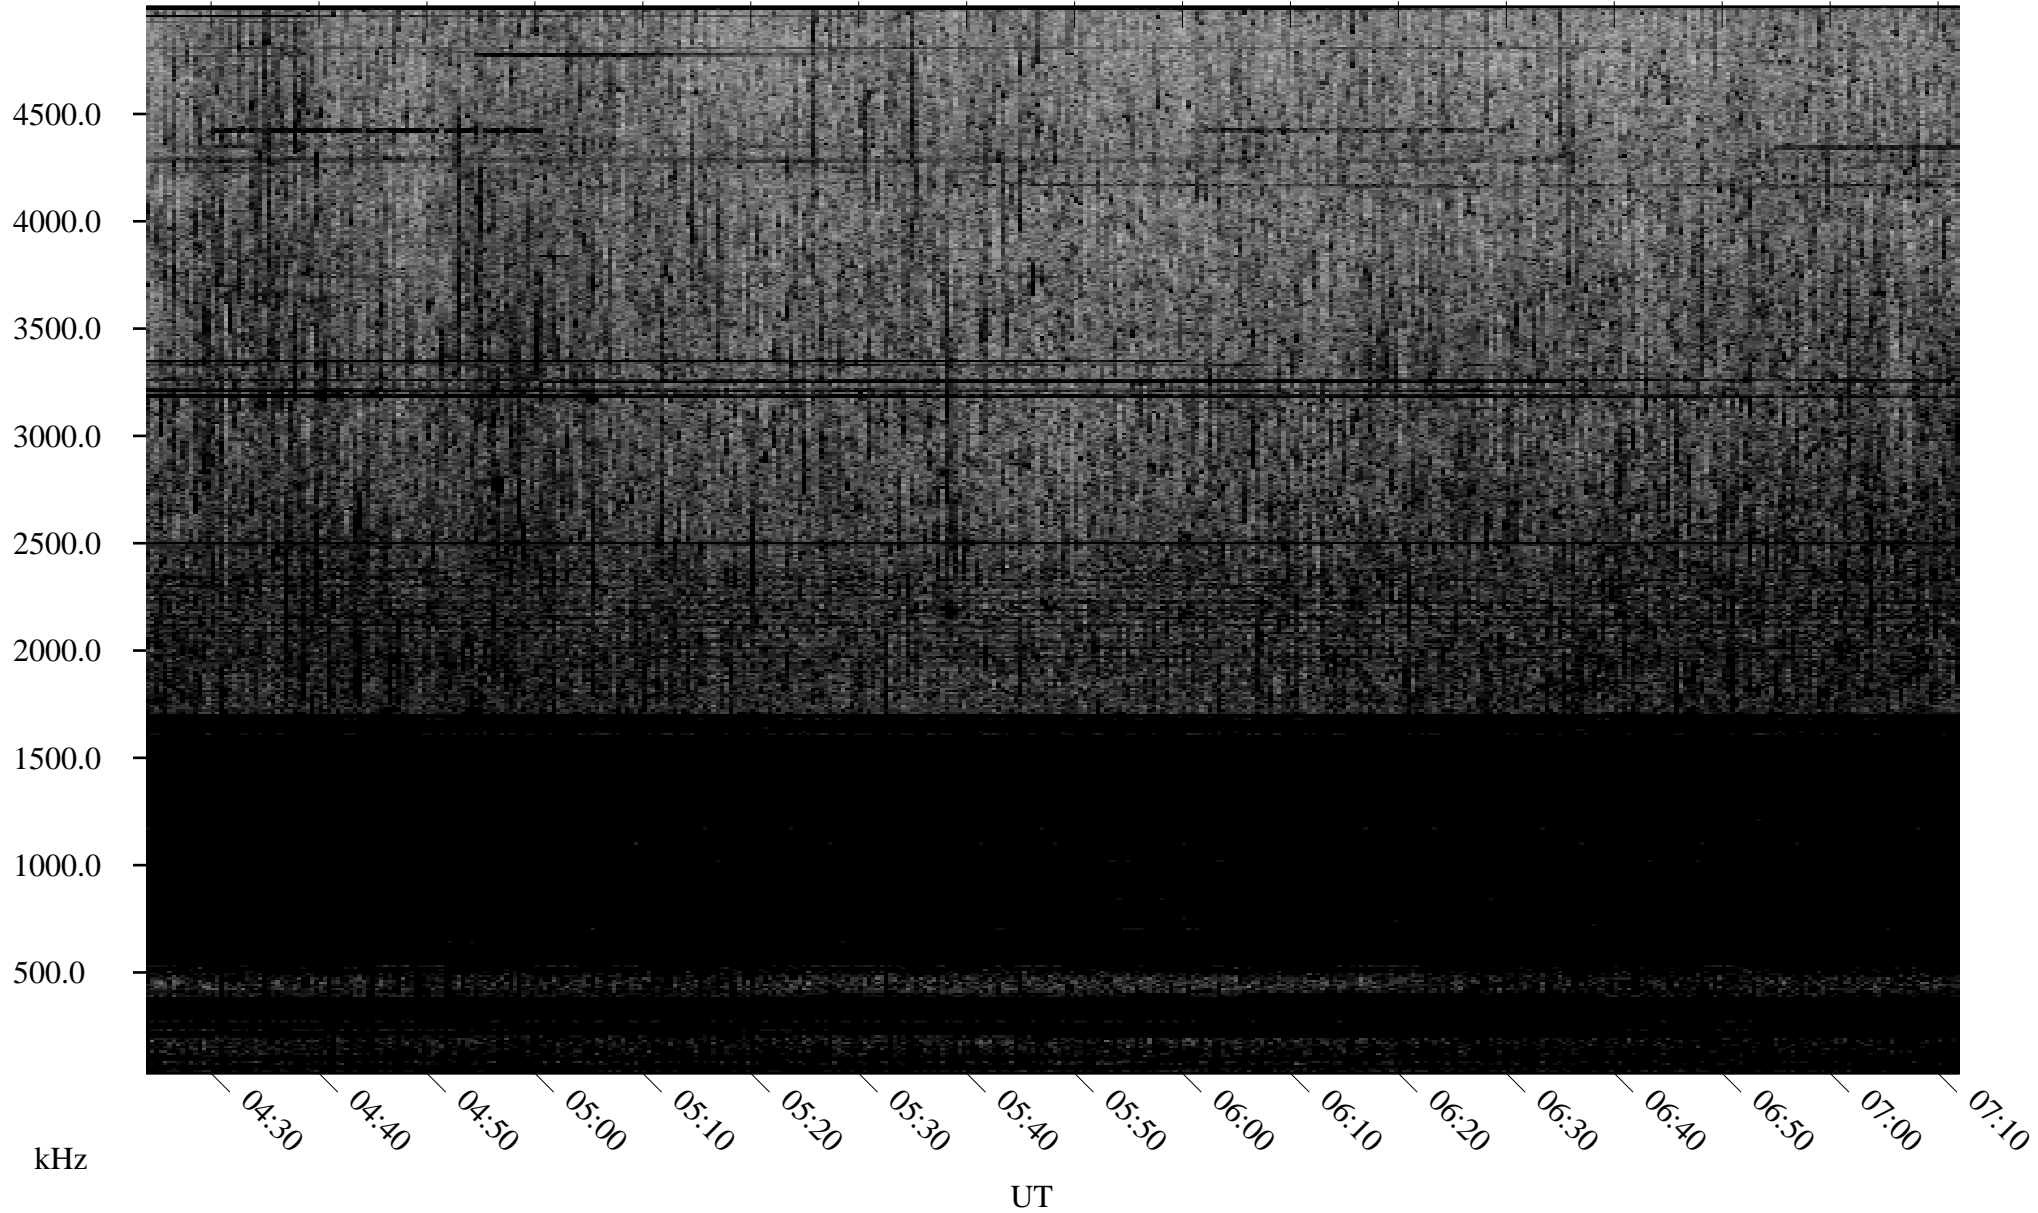

08/04/2006 Churchill, Manitoba

Linear Scale Black = 161 White = 15

ch06216l.r00m max_12

Page 1

08/04/2006 Churchill, Manitoba

Linear Scale Black = 161 White = 15

ch06216l.r00m max_12

Page 2

08/05/2006 Churchill, Manitoba

Linear Scale Black = 161 White = 15

ch06216l.r00m max_12

Page 3

08/05/2006 Churchill, Manitoba

Linear Scale Black = 161 White = 15

ch06216l.r00m max_12

Page 4

08/05/2006 Churchill, Manitoba

Linear Scale Black = 161 White = 15

ch06216l.r00m max_12

Page 5

08/05/2006 Churchill, Manitoba

Linear Scale Black = 161 White = 15

ch06216l.r00m max_12

Page 6

08/05/2006 Churchill, Manitoba

Linear Scale Black = 161 White = 15

ch06216l.r00m max_12

Page 7

08/05/2006 Churchill, Manitoba

Linear Scale Black = 161 White = 15

ch06216l.r00m max_12

Page 8