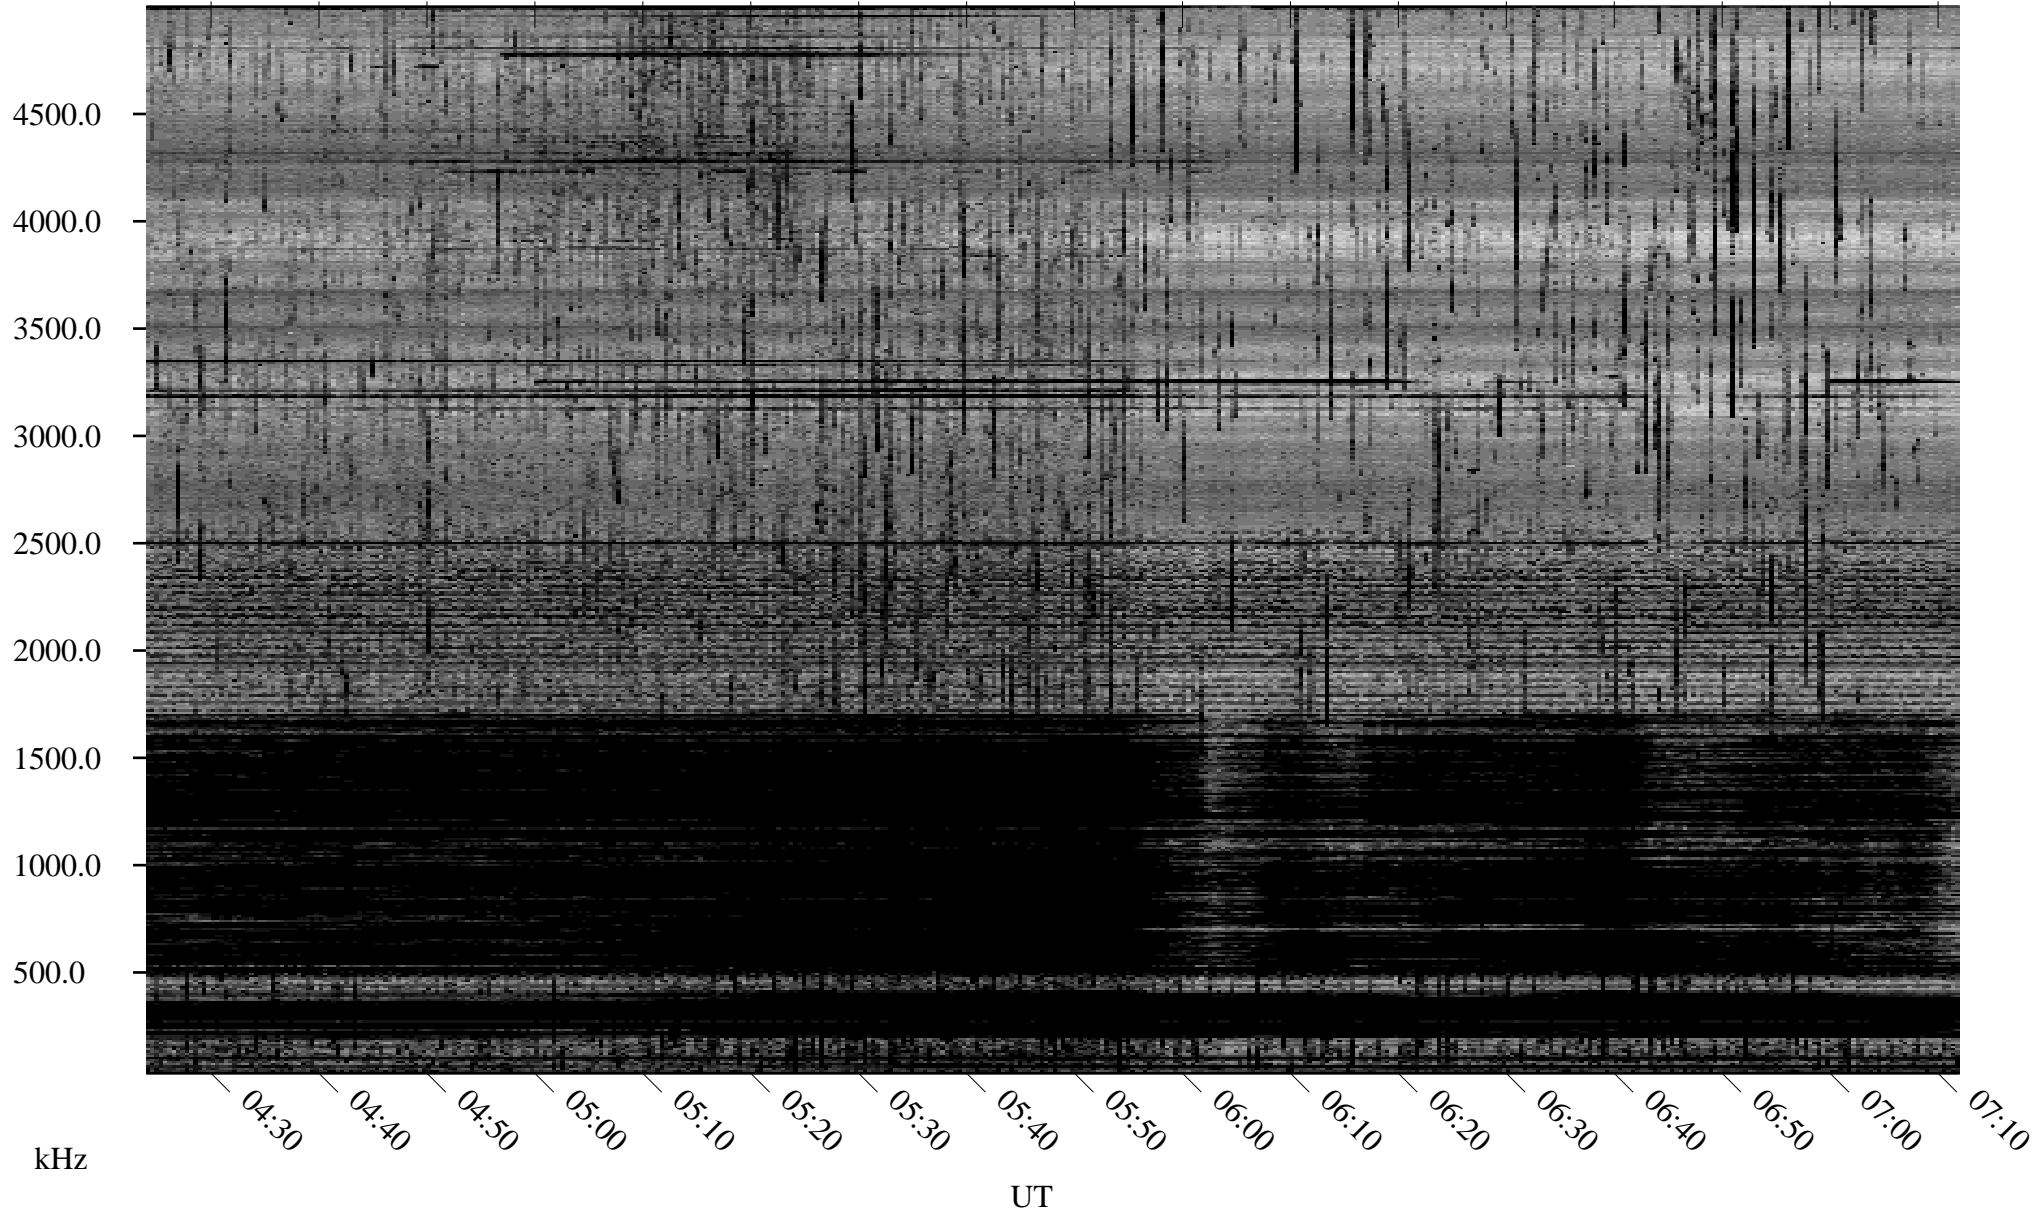

08/06/2006 Churchill, Manitoba

Linear Scale Black = 161 White = 15

ch06218l.r00m max_12

Page 1

08/06/2006 Churchill, Manitoba

Linear Scale Black = 161 White = 15

ch06218l.r00m max_12

Page 2

08/07/2006 Churchill, Manitoba

Linear Scale Black = 161 White = 15

ch06218l.r00m max_12

Page 3

08/07/2006 Churchill, Manitoba

Linear Scale Black = 161 White = 15

ch06218l.r00m max_12

Page 4

08/07/2006 Churchill, Manitoba

Linear Scale Black = 161 White = 15

ch06218l.r00m max_12

Page 5

08/07/2006 Churchill, Manitoba

Linear Scale Black = 161 White = 15

ch06218l.r00m max_12

Page 6

08/07/2006 Churchill, Manitoba

Linear Scale Black = 161 White = 15

ch06218l.r00m max_12

Page 7

08/07/2006 Churchill, Manitoba

Linear Scale Black = 161 White = 15

ch06218l.r00m max_12