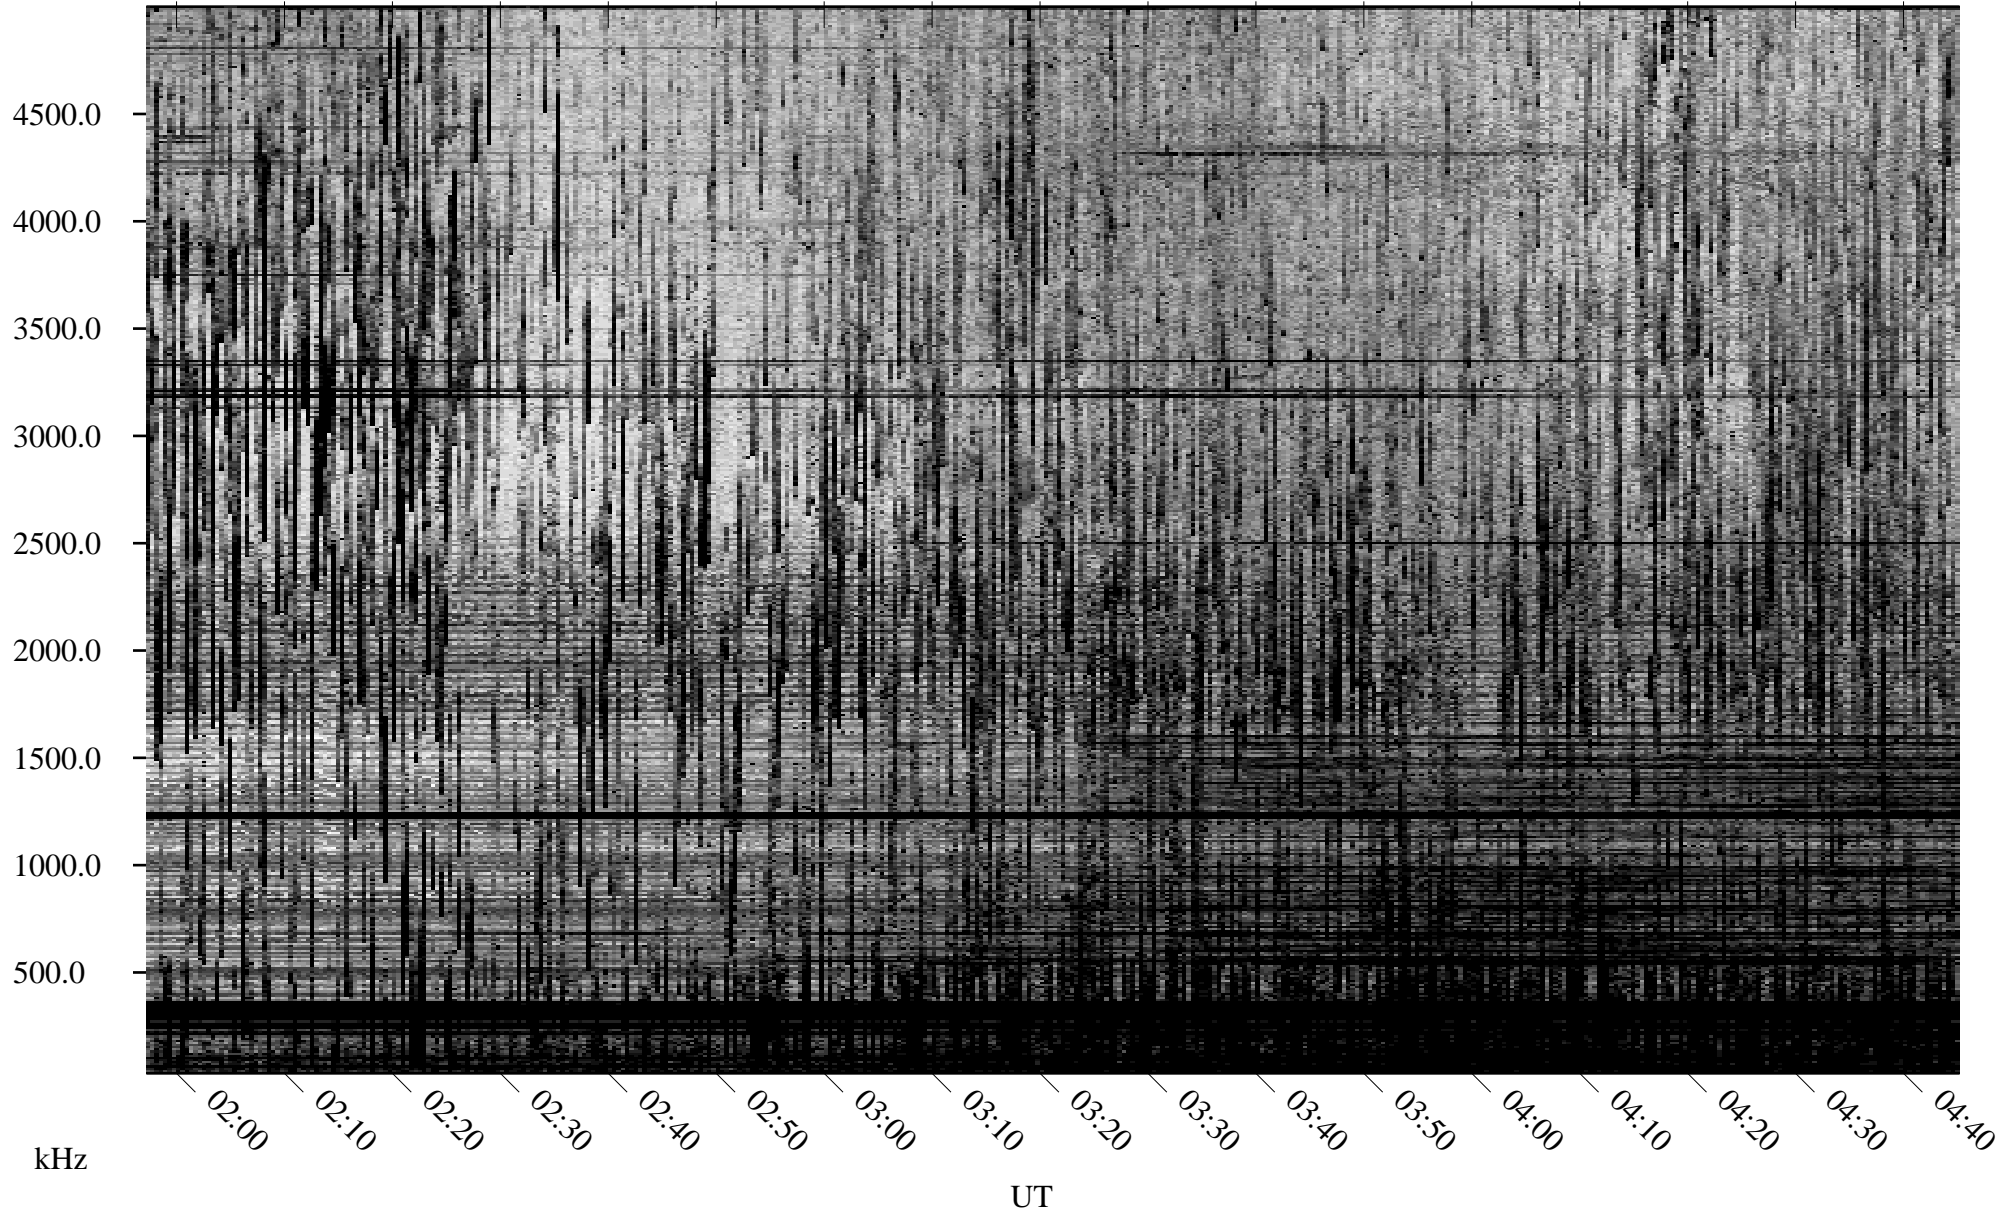

08/07/2006 Churchill, Manitoba

Linear Scale Black = 161 White = 15

ch06219l.r01m max_12

Page 1

08/07/2006 Churchill, Manitoba

Linear Scale Black = 161 White = 15

ch06219l.r01m max_12

Page 2

08/08/2006 Churchill, Manitoba

Linear Scale Black = 161 White = 15

ch06219l.r01m max_12

Page 3

08/08/2006 Churchill, Manitoba

Linear Scale Black = 161 White = 15

ch06219l.r01m max_12

Page 4

08/08/2006 Churchill, Manitoba

Linear Scale Black = 161 White = 15

ch06219l.r01m max_12

Page 5

08/08/2006 Churchill, Manitoba

Linear Scale Black = 161 White = 15

ch06219l.r01m max_12

Page 6

08/08/2006 Churchill, Manitoba

Linear Scale Black = 161 White = 15

ch06219l.r01m max_12

Page 7

08/08/2006 Churchill, Manitoba

Linear Scale Black = 161 White = 15

ch06219l.r01m max_12

Page 8