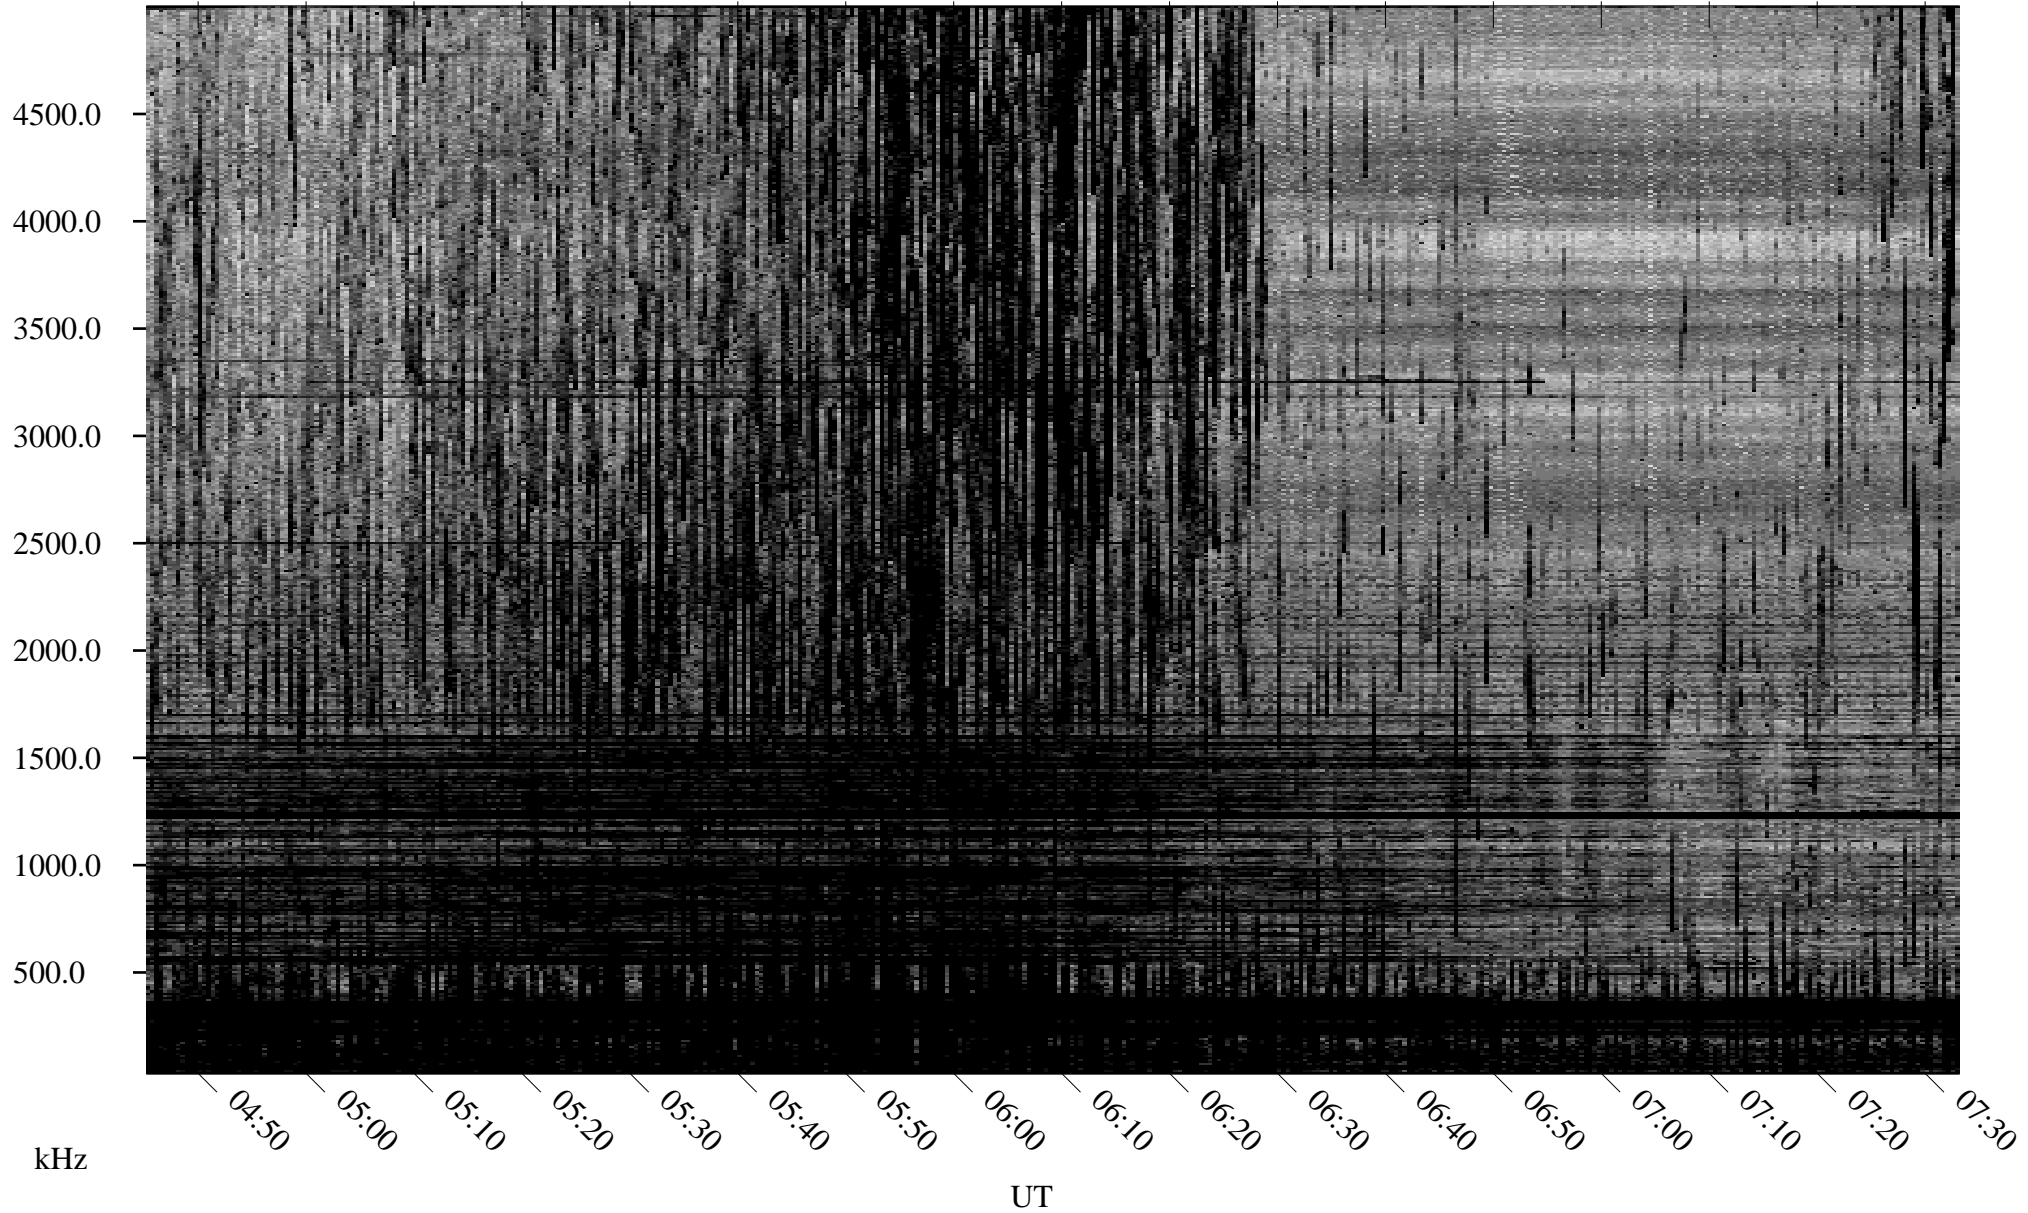

08/07/2006 Churchill, Manitoba

Linear Scale Black = 161 White = 15

ch06219l.r01m max_12

Page 1

08/07/2006 Churchill, Manitoba

Linear Scale Black = 161 White = 15

ch06219l.r01m max_12

Page 2

08/08/2006 Churchill, Manitoba

Linear Scale Black = 161 White = 15

ch06219l.r01m max_12

Page 3

08/08/2006 Churchill, Manitoba

Linear Scale Black = 161 White = 15

ch06219l.r01m max_12

Page 4

08/08/2006 Churchill, Manitoba

Linear Scale Black = 161 White = 15

ch06219l.r01m max_12

Page 5

08/08/2006 Churchill, Manitoba

Linear Scale Black = 161 White = 15

ch06219l.r01m max_12

Page 6

08/08/2006 Churchill, Manitoba

Linear Scale Black = 161 White = 15

ch06219l.r01m max_12

Page 7

08/08/2006 Churchill, Manitoba

Linear Scale Black = 161 White = 15

ch06219l.r01m max_12

Page 8