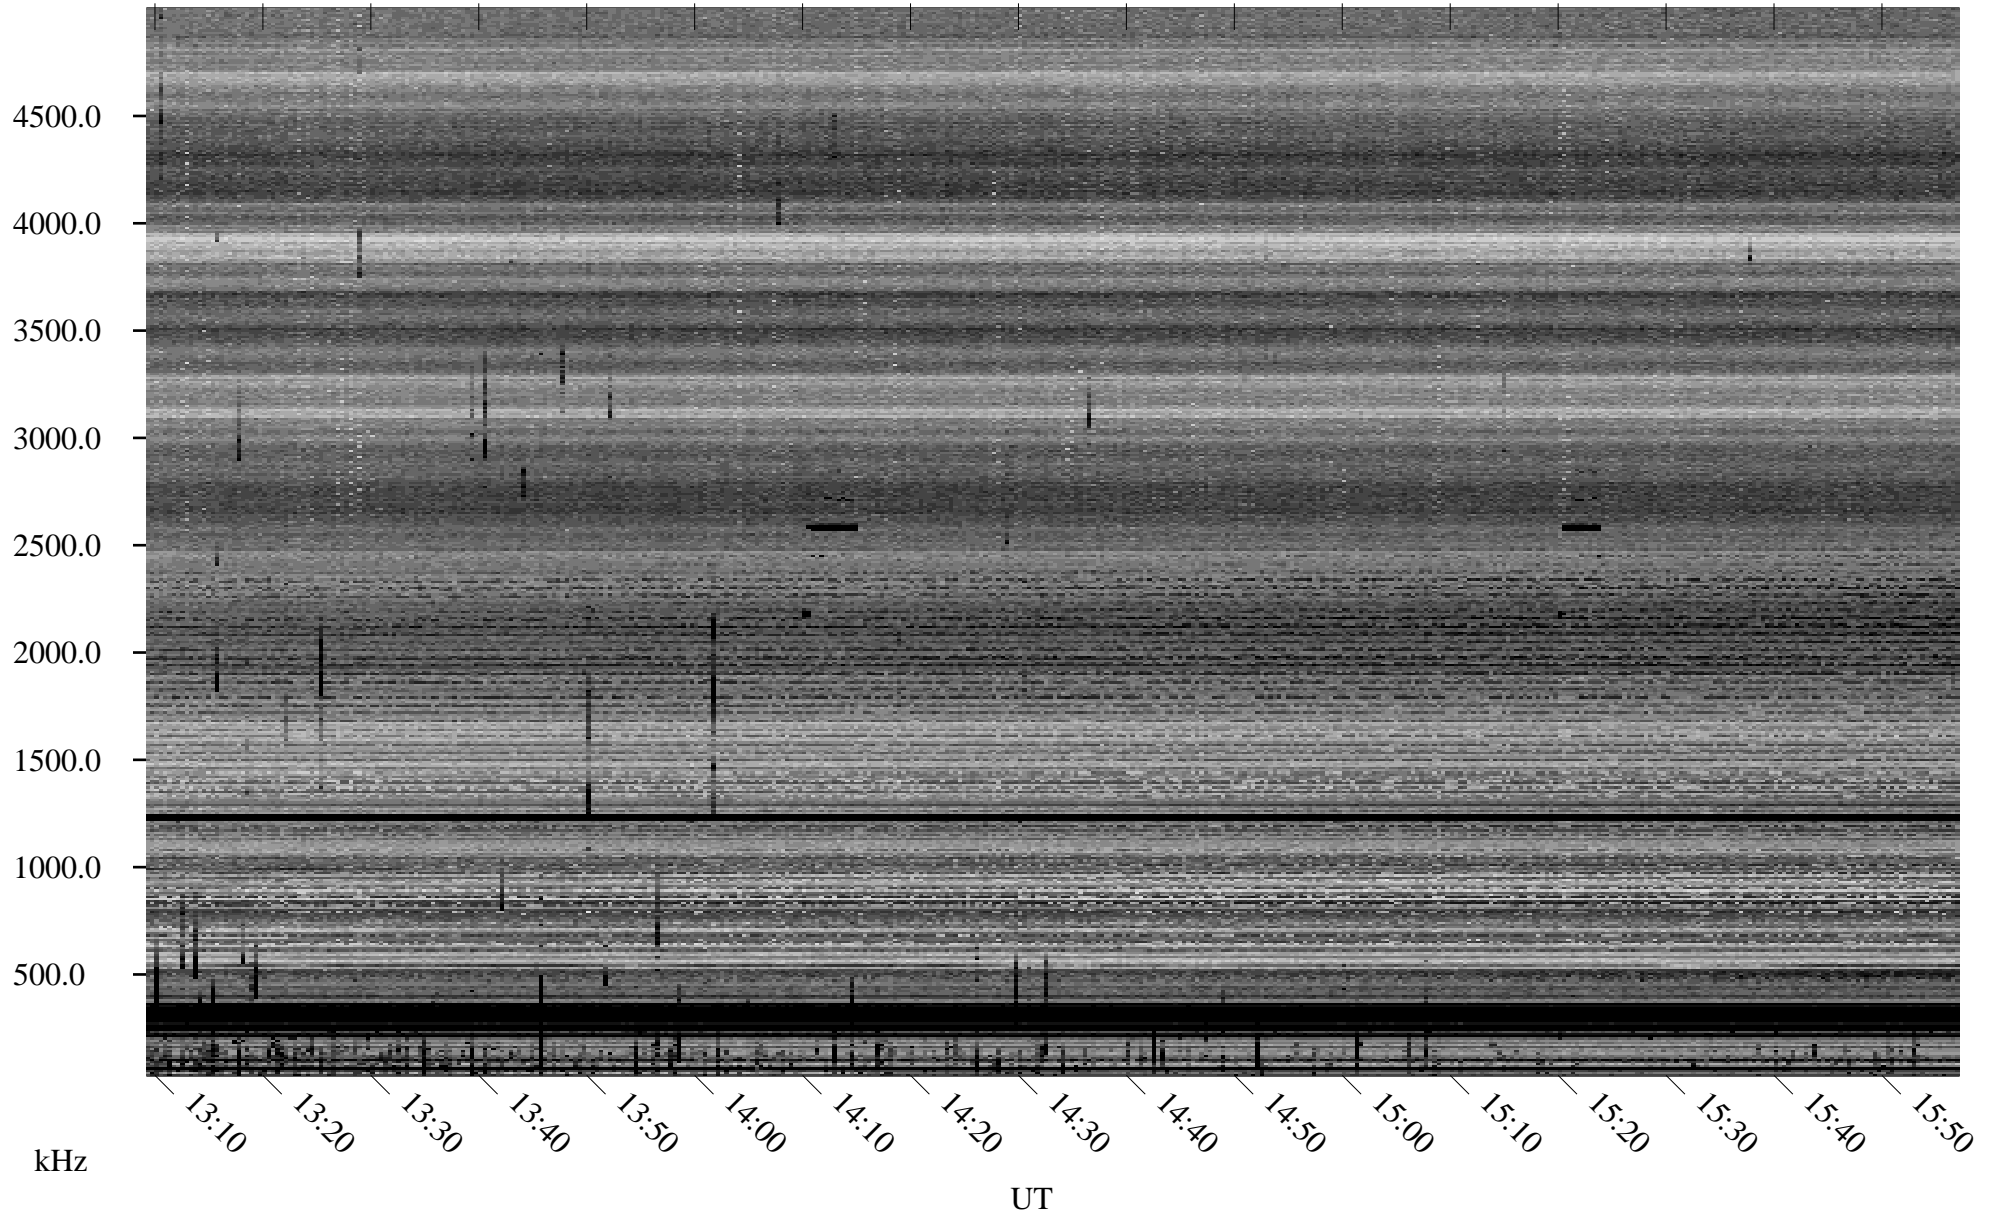

08/07/2006 Churchill, Manitoba

Linear Scale Black = 161 White = 15

ch06219l.r01m max_12

Page 1

08/07/2006 Churchill, Manitoba

Linear Scale Black = 161 White = 15

ch06219l.r01m max_12

Page 2

08/08/2006 Churchill, Manitoba

Linear Scale Black = 161 White = 15

ch06219l.r01m max_12

Page 3

08/08/2006 Churchill, Manitoba

Linear Scale Black = 161 White = 15

ch06219l.r01m max_12

Page 4

08/08/2006 Churchill, Manitoba

Linear Scale Black = 161 White = 15

ch06219l.r01m max_12

Page 5

08/08/2006 Churchill, Manitoba

Linear Scale Black = 161 White = 15

ch06219l.r01m max_12

Page 6

08/08/2006 Churchill, Manitoba

Linear Scale Black = 161 White = 15

ch06219l.r01m max_12

Page 7

08/08/2006 Churchill, Manitoba

Linear Scale Black = 161 White = 15

ch06219l.r01m max_12

Page 8