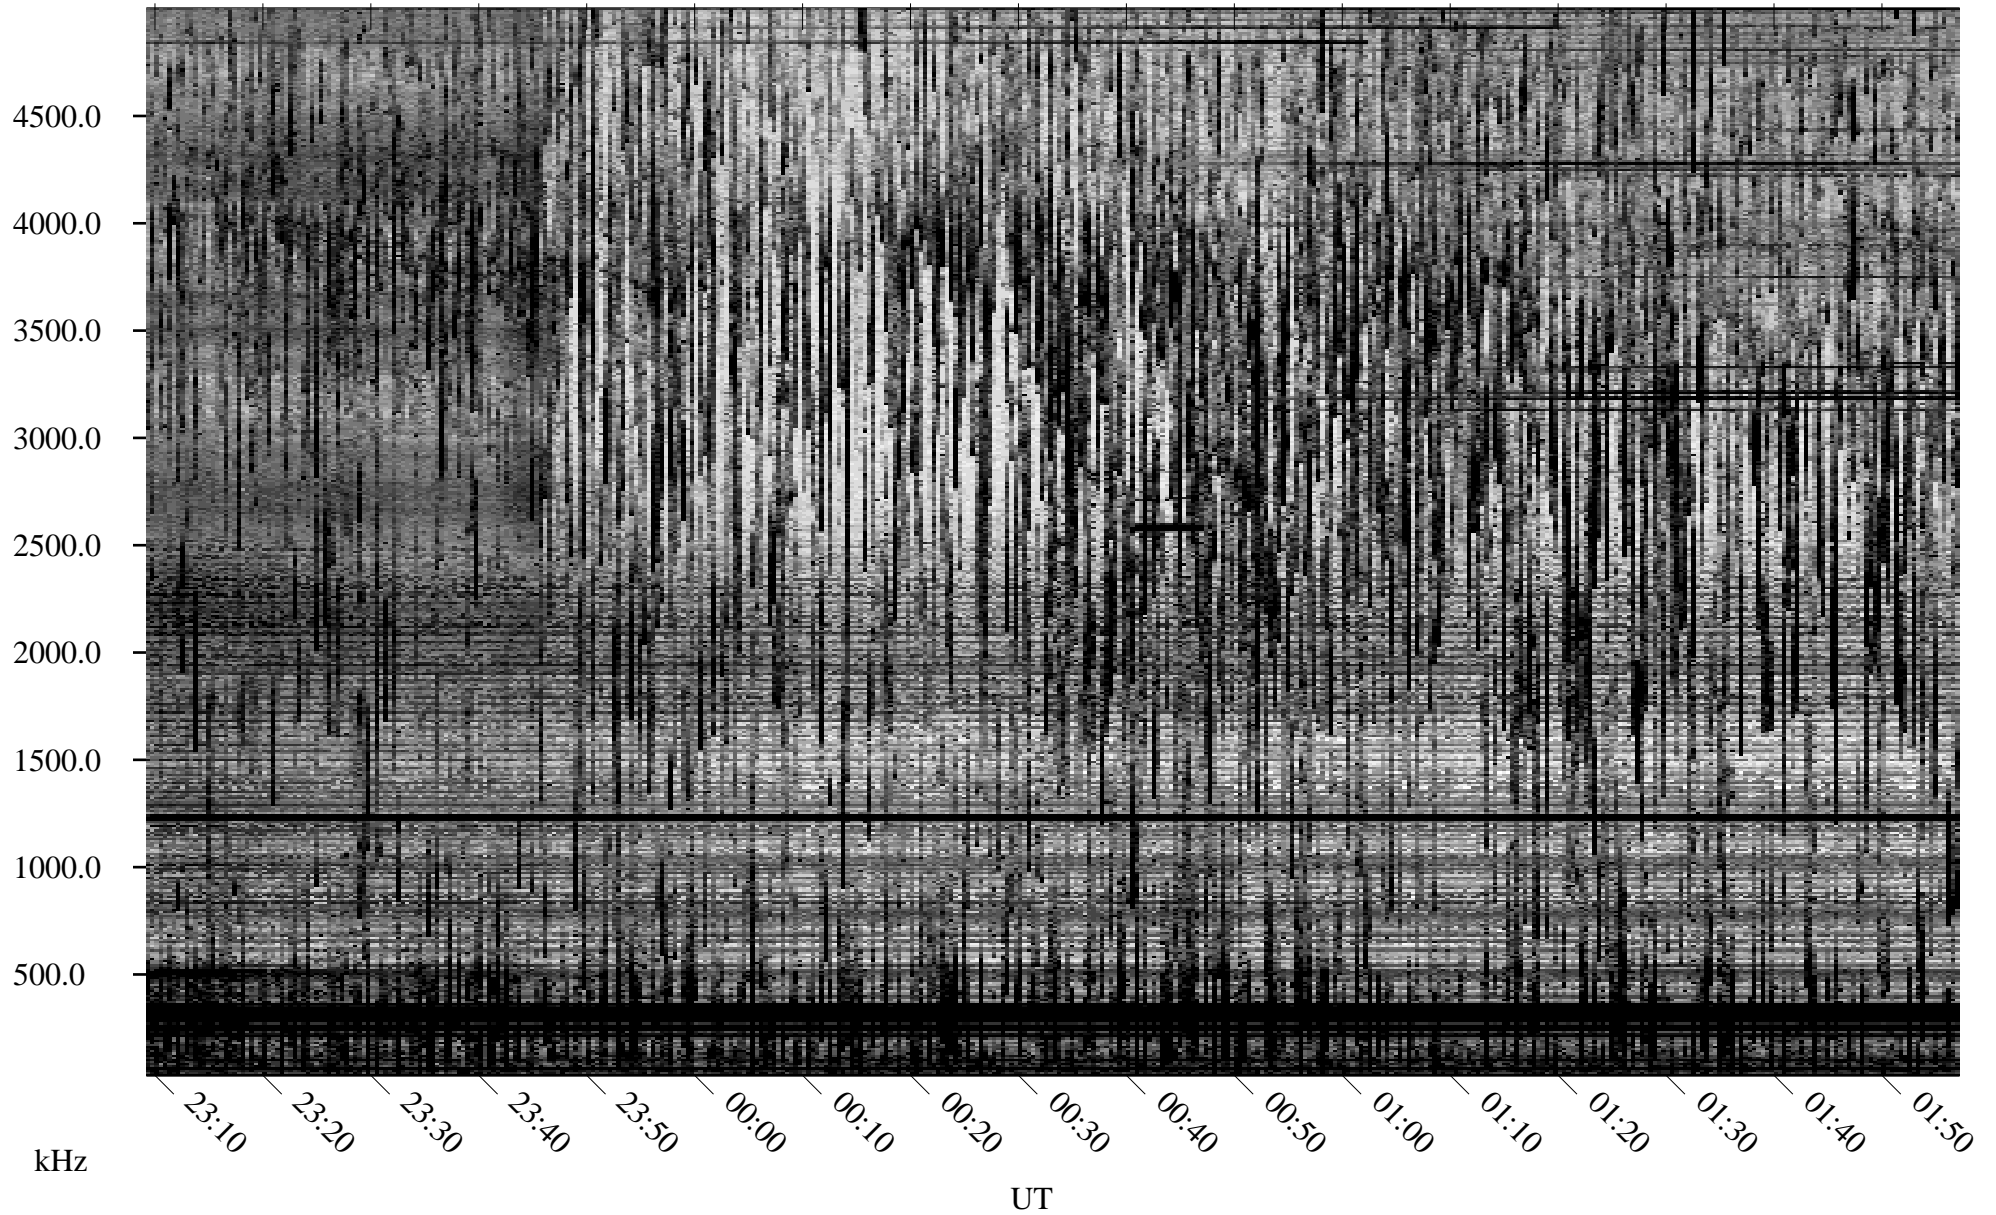

08/07/2006 Churchill, Manitoba

Linear Scale Black = 161 White = 15

ch06219l.r01m max_12

Page 1

08/07/2006 Churchill, Manitoba

Linear Scale Black = 161 White = 15

ch06219l.r01m max_12

Page 2

08/08/2006 Churchill, Manitoba

Linear Scale Black = 161 White = 15

ch06219l.r01m max_12

Page 3

08/08/2006 Churchill, Manitoba

Linear Scale Black = 161 White = 15

ch06219l.r01m max_12

Page 4

08/08/2006 Churchill, Manitoba

Linear Scale Black = 161 White = 15

ch06219l.r01m max_12

Page 5

08/08/2006 Churchill, Manitoba

Linear Scale Black = 161 White = 15

ch06219l.r01m max_12

Page 6

08/08/2006 Churchill, Manitoba

Linear Scale Black = 161 White = 15

ch06219l.r01m max_12

Page 7

08/08/2006 Churchill, Manitoba

Linear Scale Black = 161 White = 15

ch06219l.r01m max_12

Page 8