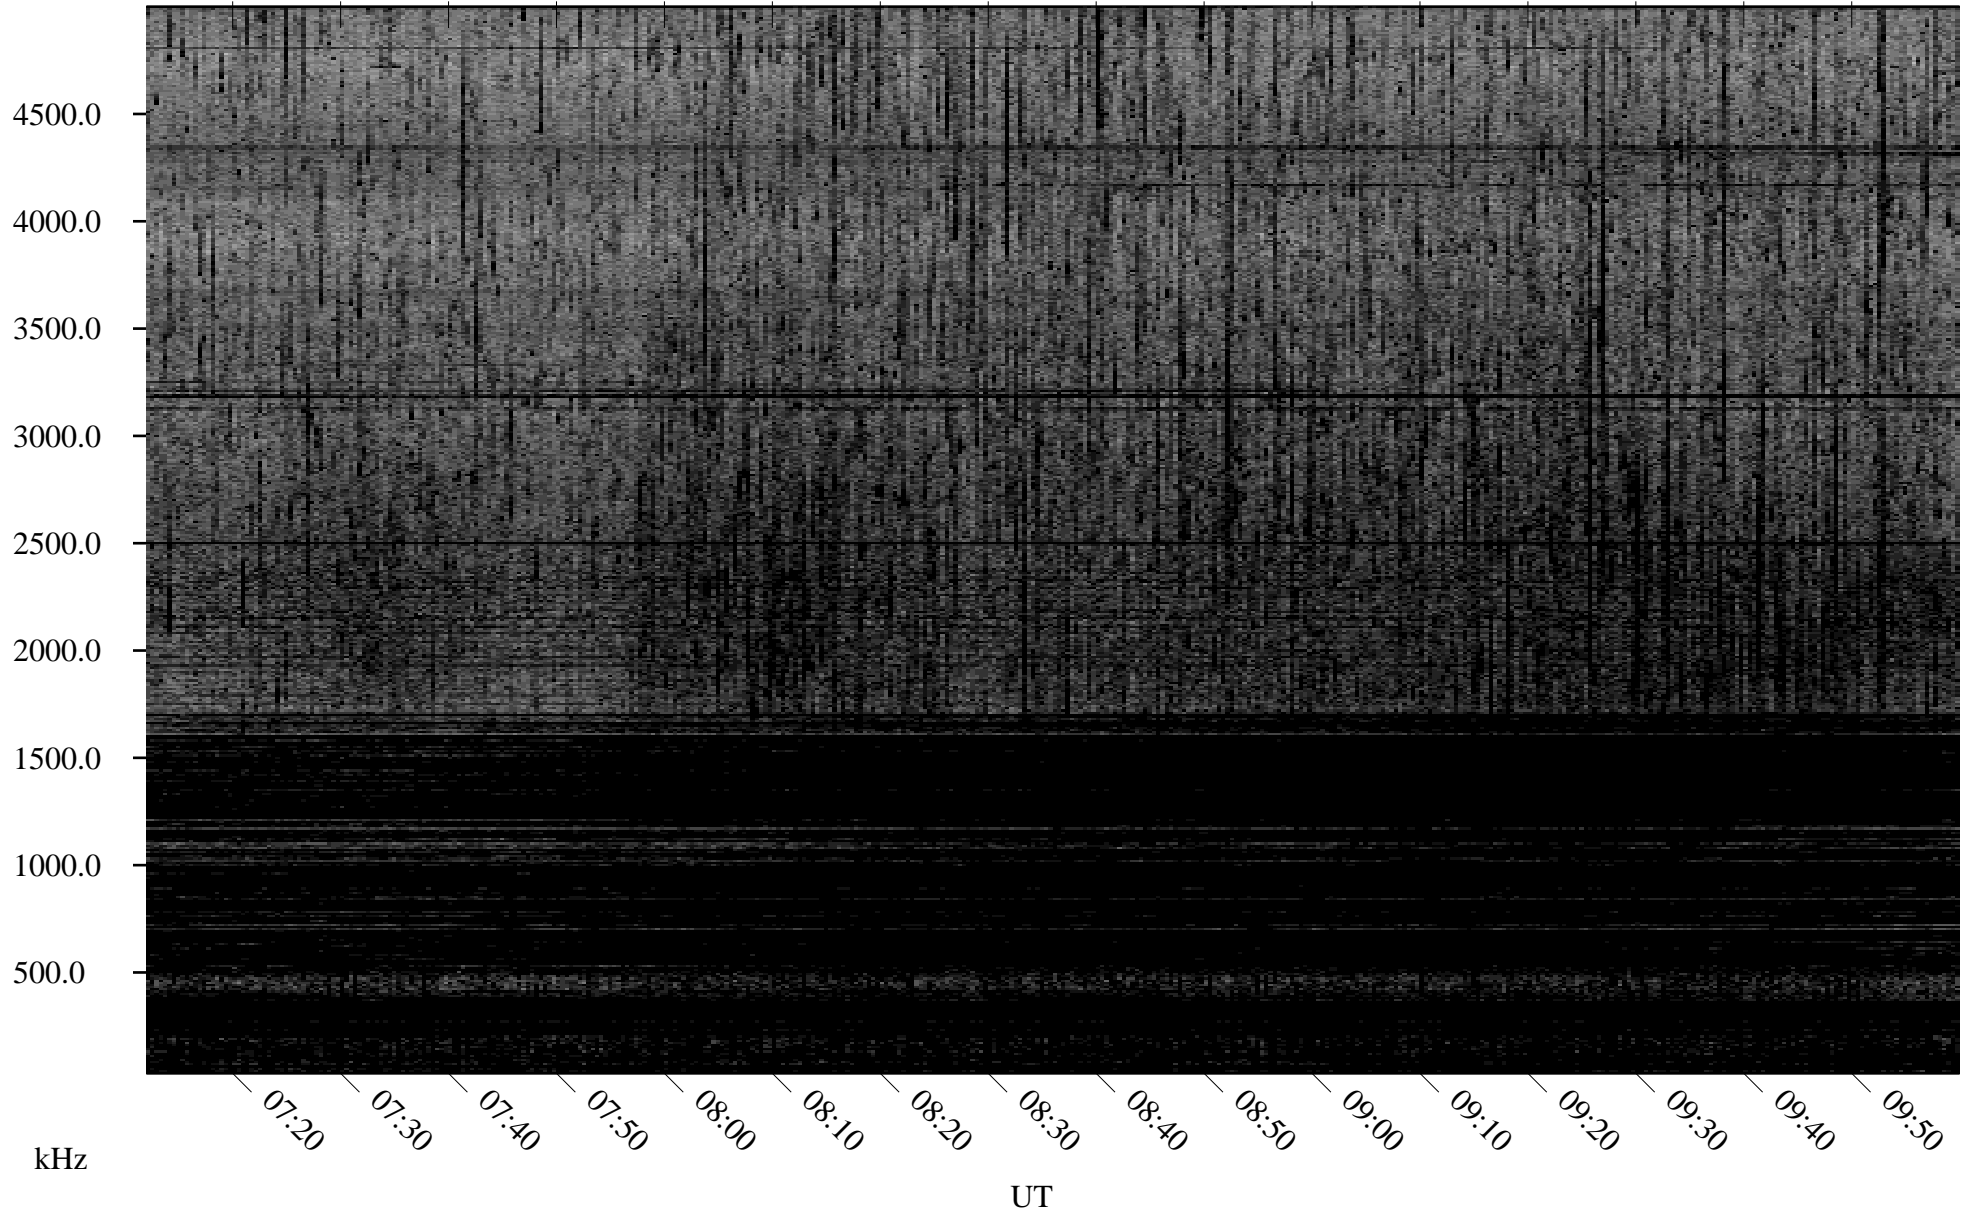

08/09/2006 Churchill, Manitoba

Linear Scale Black = 161 White = 15

ch062211.r00m max_12

Page 1

08/09/2006 Churchill, Manitoba

Linear Scale Black = 161 White = 15

ch062211.r00m max_12

Page 2

08/10/2006 Churchill, Manitoba

Linear Scale Black = 161 White = 15

ch062211.r00m max_12

Page 3

08/10/2006 Churchill, Manitoba

Linear Scale Black = 161 White = 15

ch062211.r00m max_12

Page 4

08/10/2006 Churchill, Manitoba

Linear Scale Black = 161 White = 15

ch062211.r00m max_12

Page 5

08/10/2006 Churchill, Manitoba

Linear Scale Black = 161 White = 15

ch062211.r00m max_12

Page 6

08/10/2006 Churchill, Manitoba

Linear Scale Black = 161 White = 15

ch062211.r00m max_12

Page 7

08/10/2006 Churchill, Manitoba

Linear Scale Black = 161 White = 15

ch062211.r00m max_12

Page 8