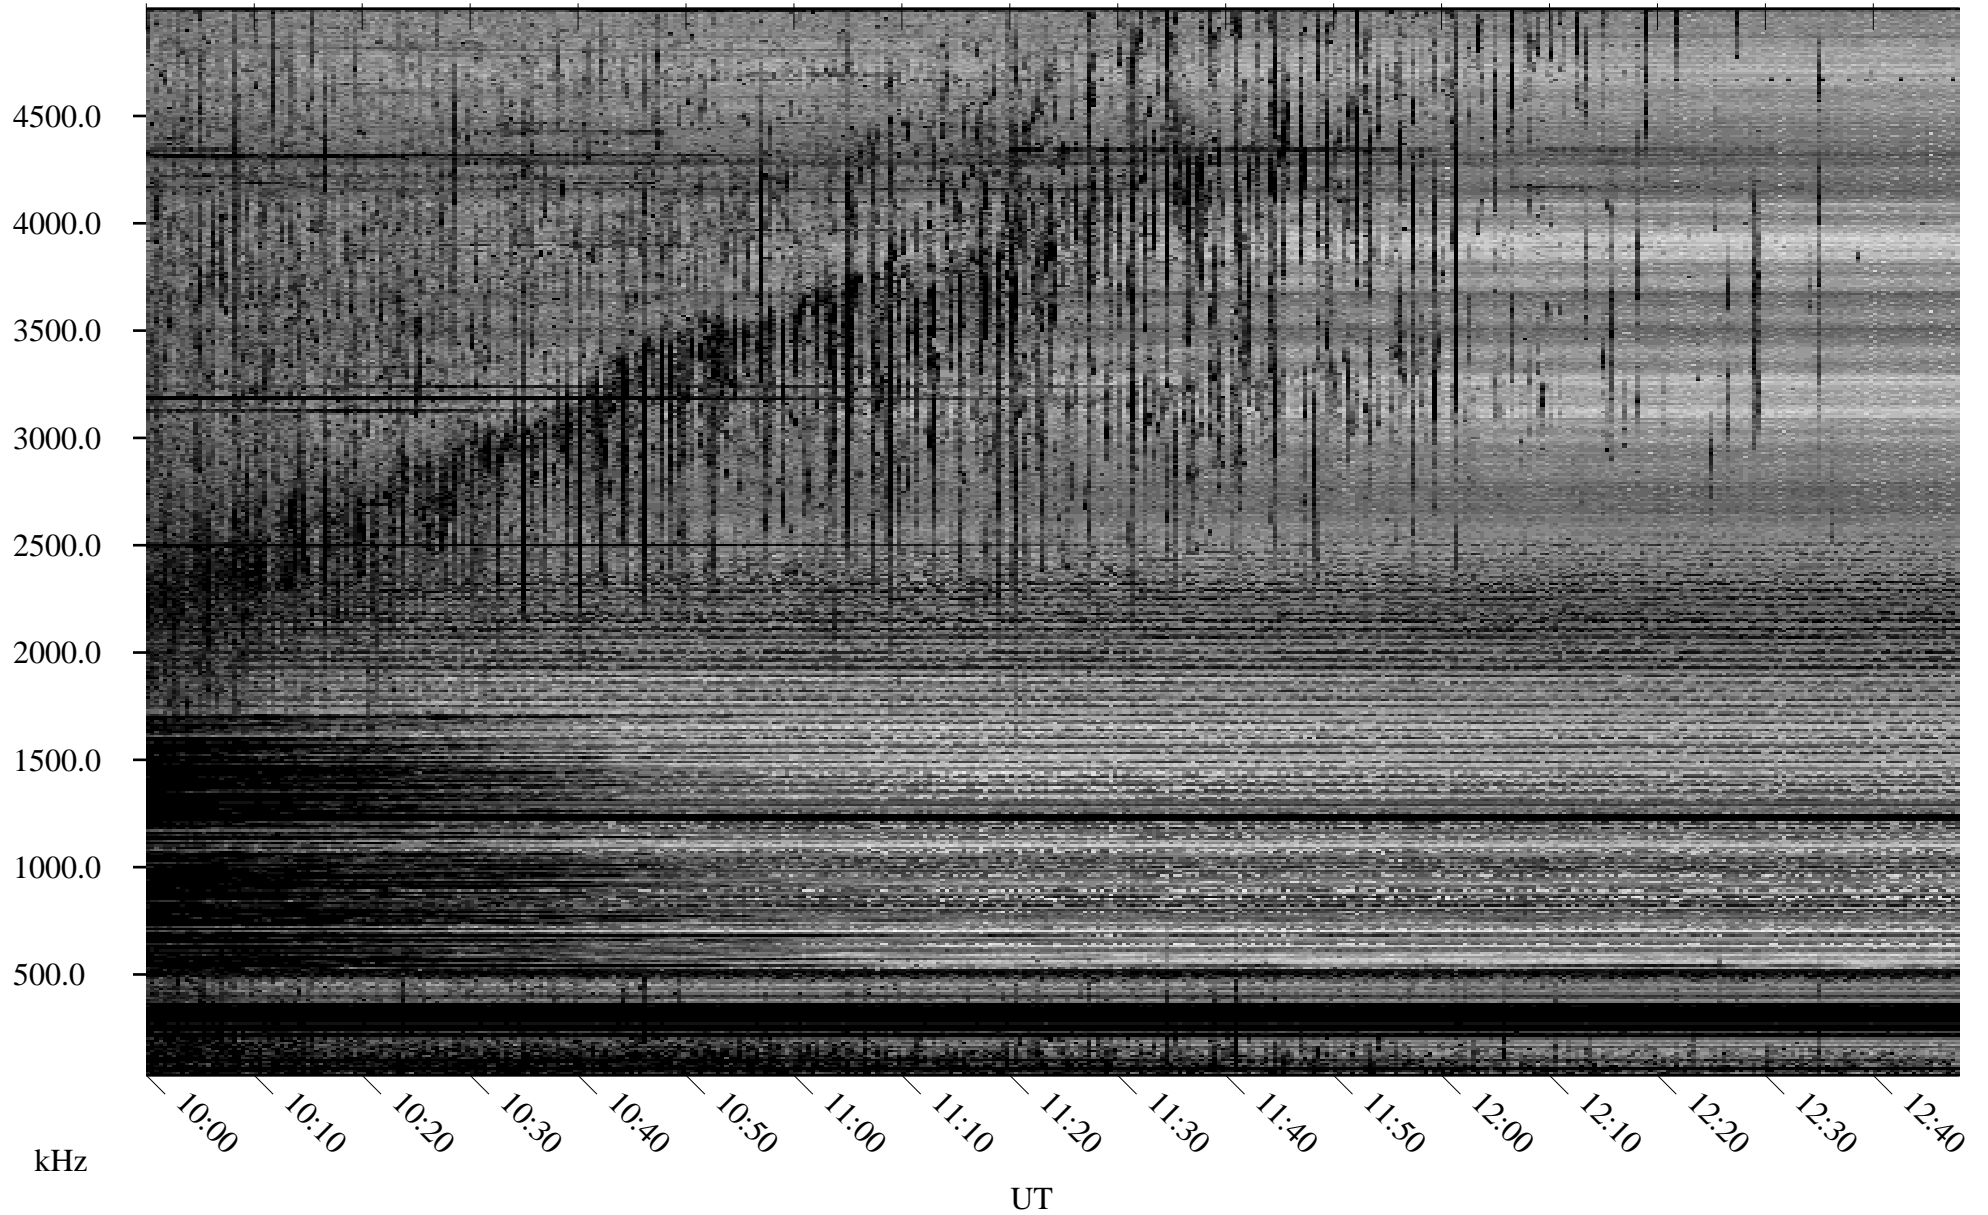

08/09/2006 Churchill, Manitoba

Linear Scale Black = 161 White = 15

ch062211.r00m max_12

Page 1

08/09/2006 Churchill, Manitoba

Linear Scale Black = 161 White = 15

ch062211.r00m max_12

Page 2

08/10/2006 Churchill, Manitoba

Linear Scale Black = 161 White = 15

ch062211.r00m max_12

Page 3

08/10/2006 Churchill, Manitoba

Linear Scale Black = 161 White = 15

ch062211.r00m max_12

Page 4

08/10/2006 Churchill, Manitoba

Linear Scale Black = 161 White = 15

ch062211.r00m max_12

Page 5

08/10/2006 Churchill, Manitoba

Linear Scale Black = 161 White = 15

ch062211.r00m max_12

Page 6

08/10/2006 Churchill, Manitoba

Linear Scale Black = 161 White = 15

ch062211.r00m max_12

Page 7

08/10/2006 Churchill, Manitoba

Linear Scale Black = 161 White = 15

ch062211.r00m max_12

Page 8