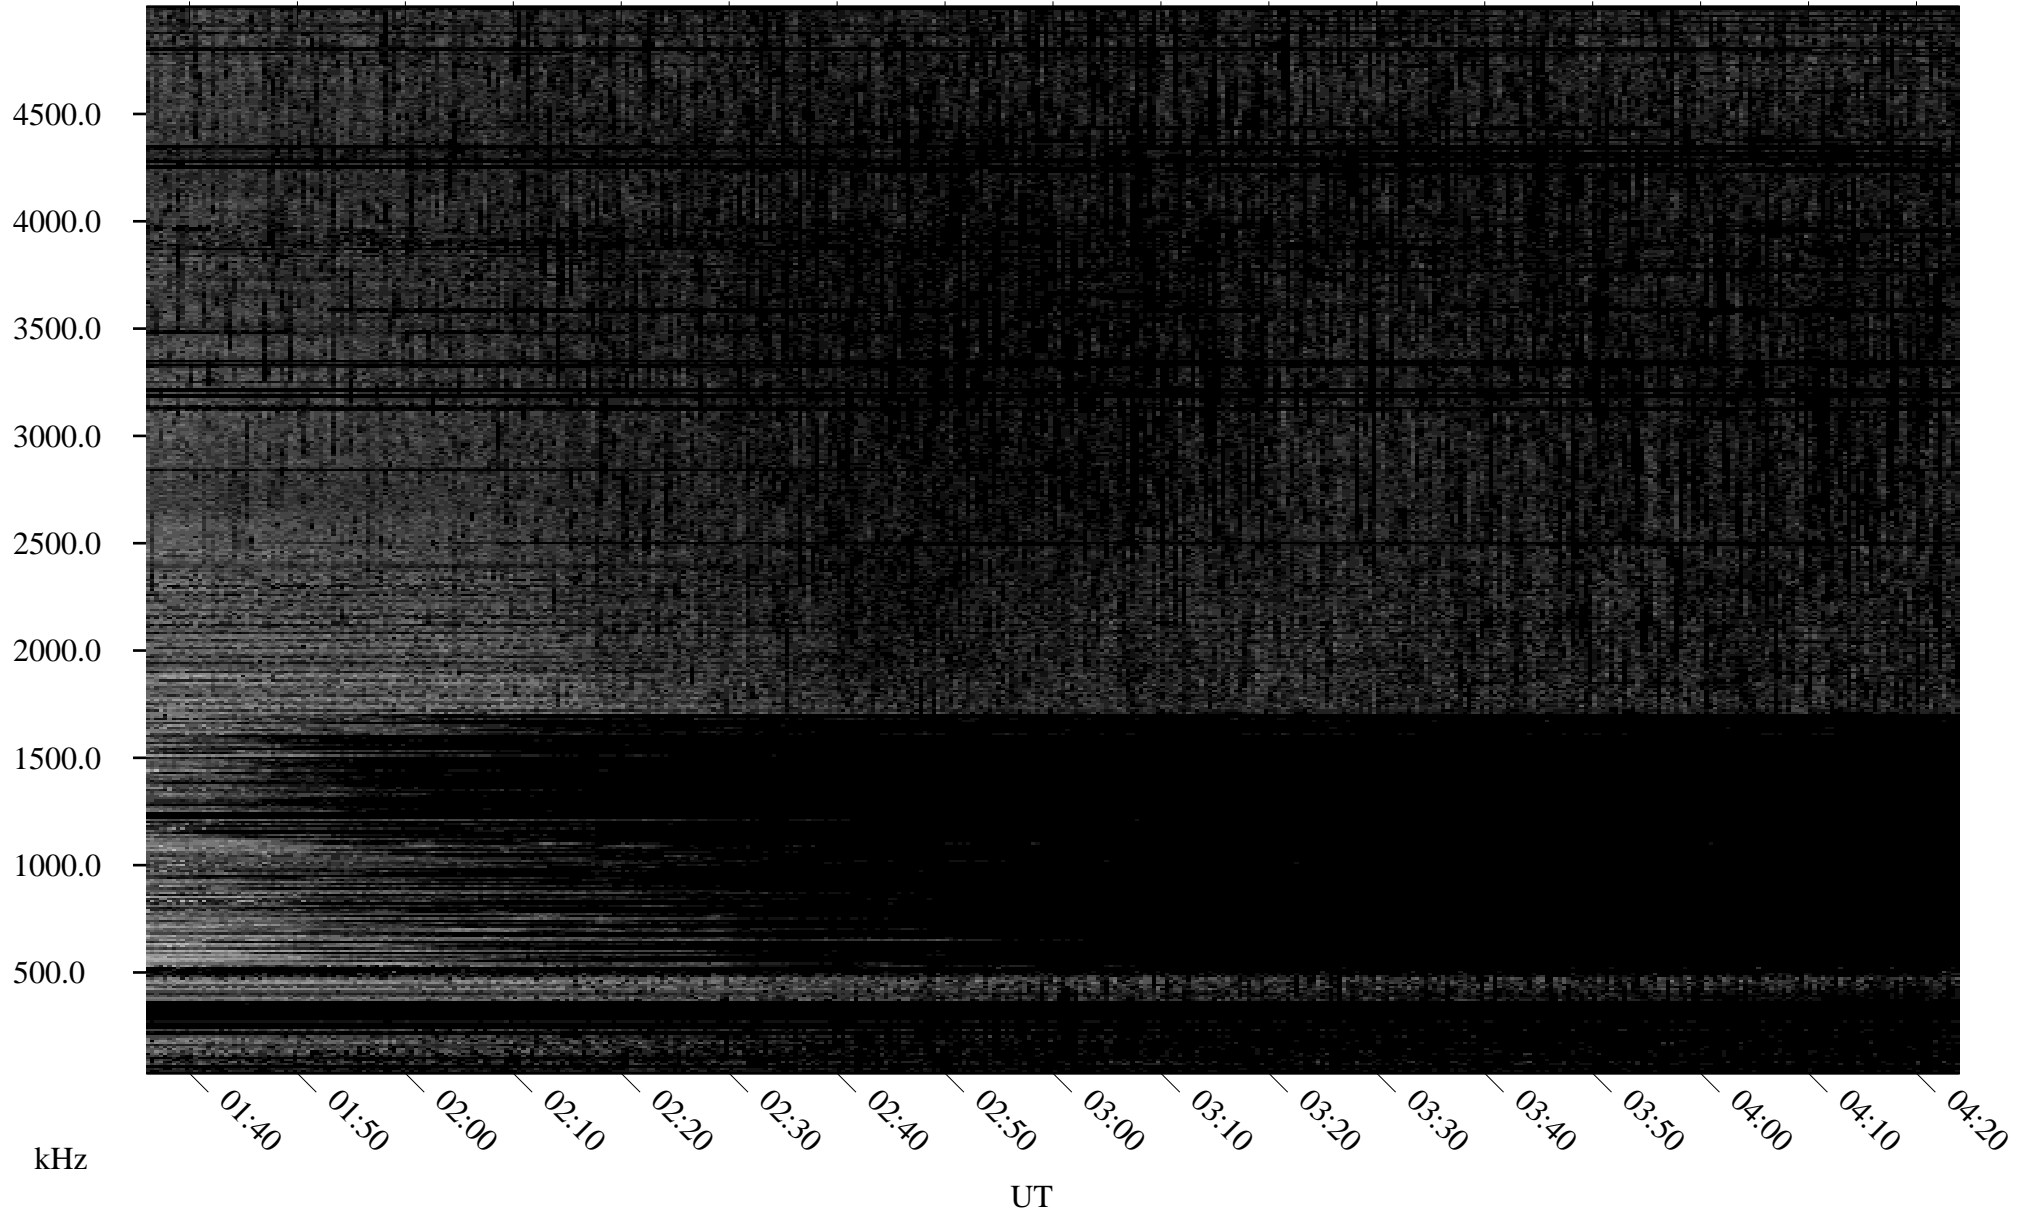

08/18/2006 Churchill, Manitoba

Linear Scale Black = 161 White = 15

ch06230l.r00m max_12

Page 1

08/18/2006 Churchill, Manitoba

Linear Scale Black = 161 White = 15

ch06230l.r00m max_12

Page 2

08/19/2006 Churchill, Manitoba

Linear Scale Black = 161 White = 15

ch06230l.r00m max_12

Page 3

08/19/2006 Churchill, Manitoba

Linear Scale Black = 161 White = 15

ch06230l.r00m max_12

Page 4

08/19/2006 Churchill, Manitoba

Linear Scale Black = 161 White = 15

ch06230l.r00m max_12

Page 5

08/19/2006 Churchill, Manitoba

Linear Scale Black = 161 White = 15

ch06230l.r00m max_12

Page 6

08/19/2006 Churchill, Manitoba

Linear Scale Black = 161 White = 15

ch06230l.r00m max_12

Page 7

08/19/2006 Churchill, Manitoba

Linear Scale Black = 161 White = 15

ch06230l.r00m max_12