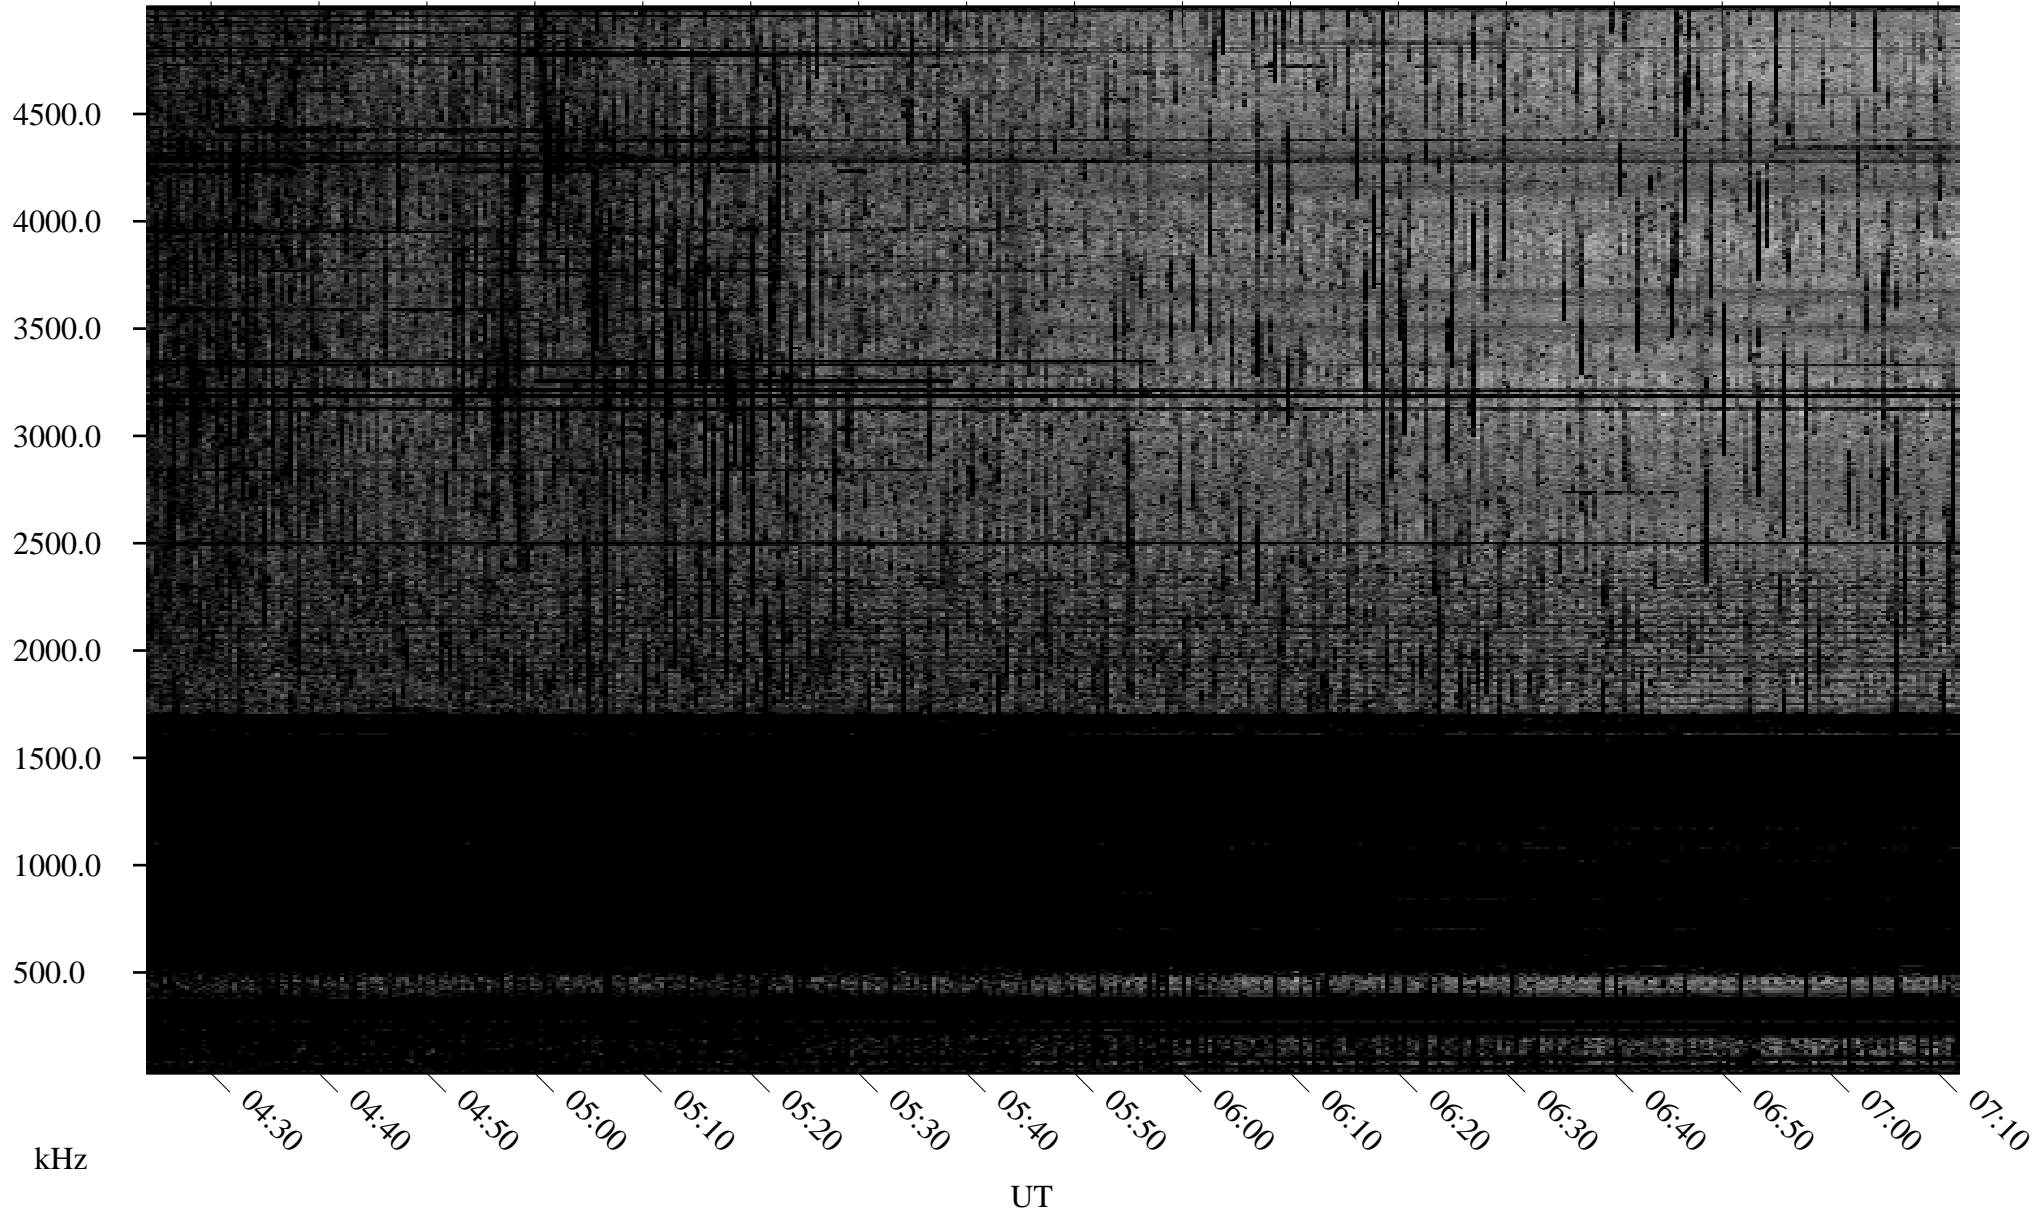

08/18/2006 Churchill, Manitoba

Linear Scale Black = 161 White = 15

ch06230l.r00m max_12

Page 1

08/18/2006 Churchill, Manitoba

Linear Scale Black = 161 White = 15

ch06230l.r00m max_12

Page 2

08/19/2006 Churchill, Manitoba

Linear Scale Black = 161 White = 15

ch06230l.r00m max_12

Page 3

08/19/2006 Churchill, Manitoba

Linear Scale Black = 161 White = 15

ch06230l.r00m max_12

Page 4

08/19/2006 Churchill, Manitoba

Linear Scale Black = 161 White = 15

ch06230l.r00m max_12

Page 5

08/19/2006 Churchill, Manitoba

Linear Scale Black = 161 White = 15

ch06230l.r00m max_12

Page 6

08/19/2006 Churchill, Manitoba

Linear Scale Black = 161 White = 15

ch06230l.r00m max_12

Page 7

08/19/2006 Churchill, Manitoba

Linear Scale Black = 161 White = 15

ch06230l.r00m max_12