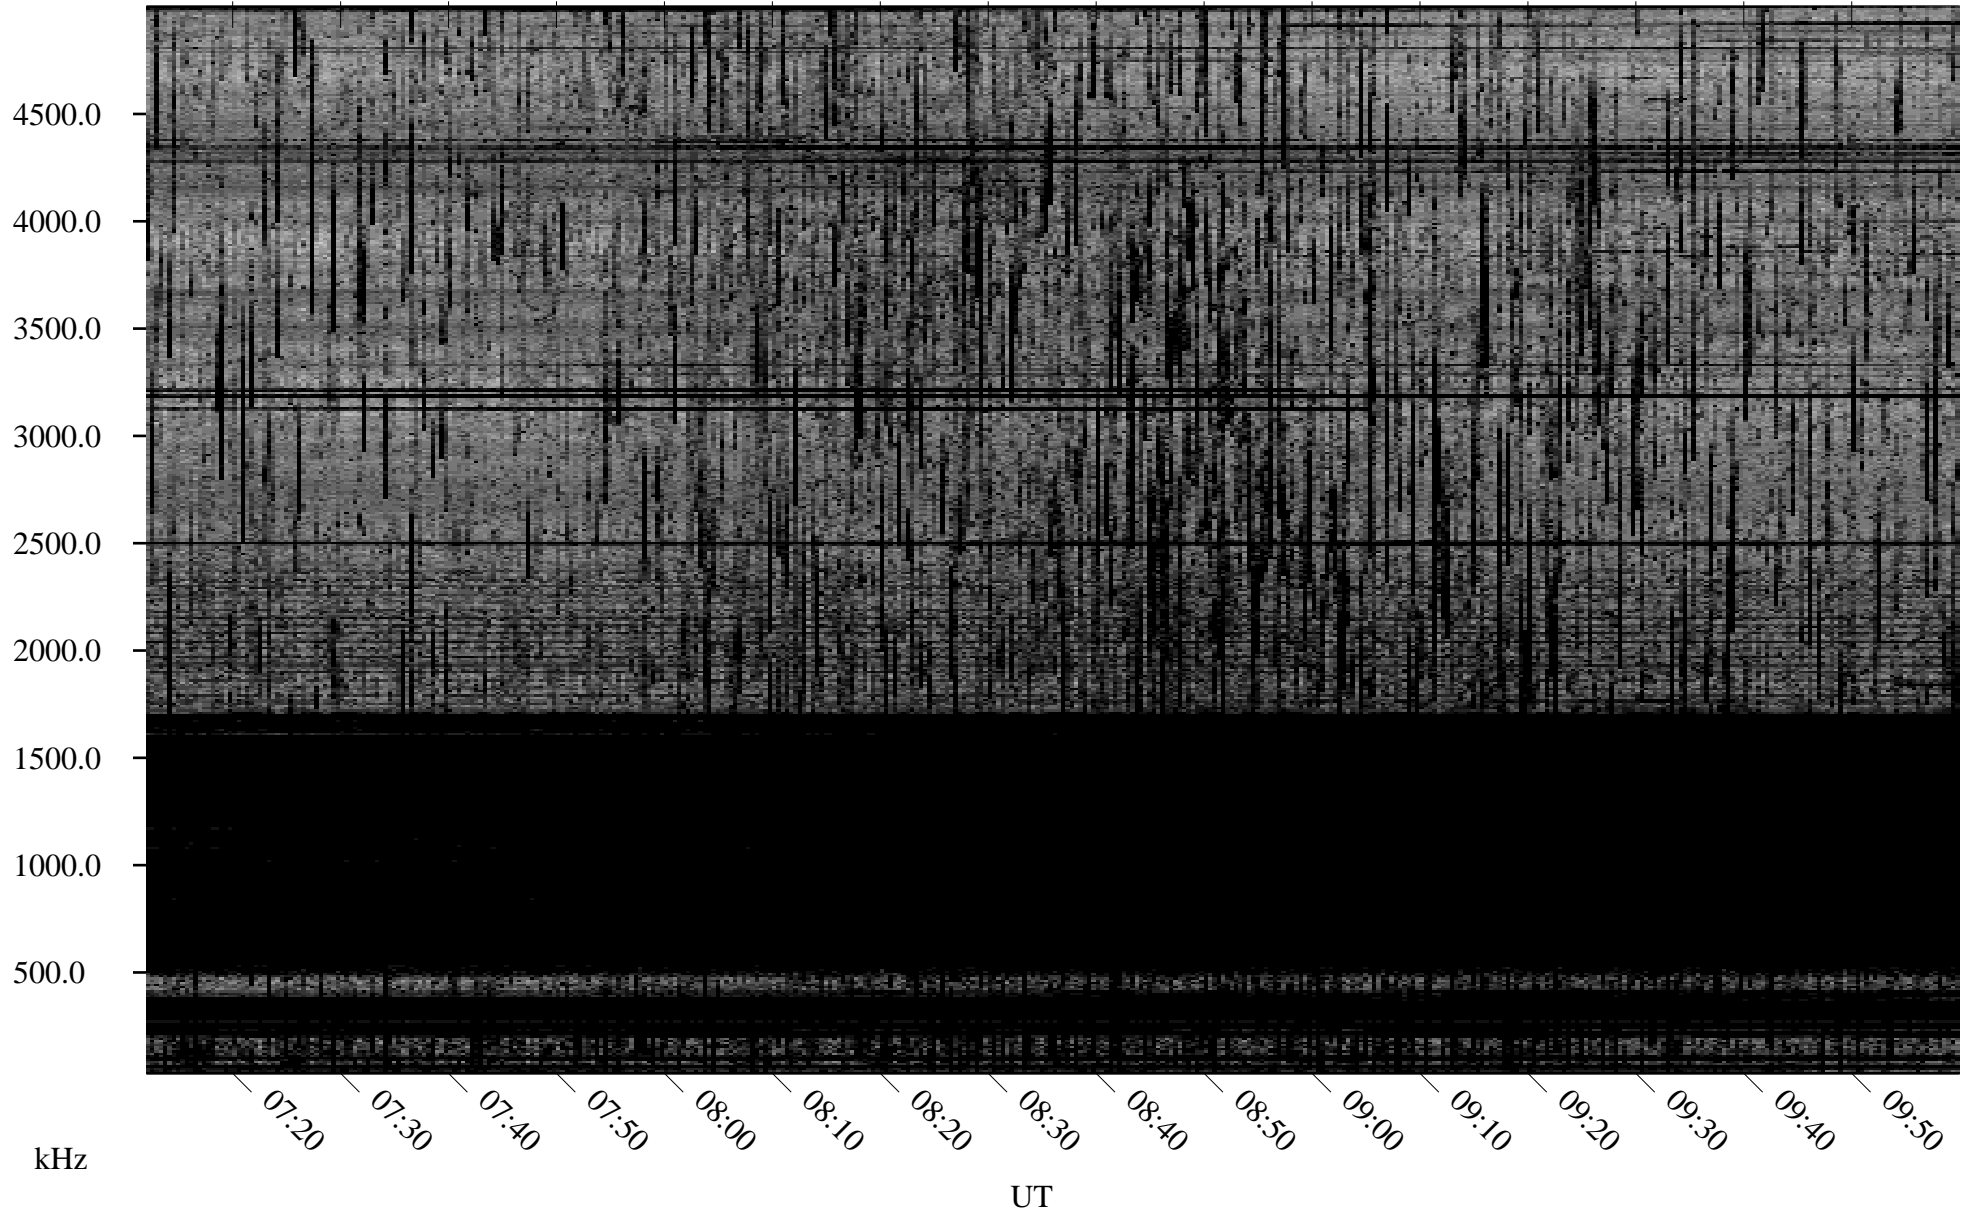

08/18/2006 Churchill, Manitoba

Linear Scale Black = 161 White = 15

ch06230l.r00m max_12

Page 1

08/18/2006 Churchill, Manitoba

Linear Scale Black = 161 White = 15

ch06230l.r00m max_12

Page 2

08/19/2006 Churchill, Manitoba

Linear Scale Black = 161 White = 15

ch06230l.r00m max_12

Page 3

08/19/2006 Churchill, Manitoba

Linear Scale Black = 161 White = 15

ch06230l.r00m max_12

Page 4

08/19/2006 Churchill, Manitoba

Linear Scale Black = 161 White = 15

ch06230l.r00m max_12

Page 5

08/19/2006 Churchill, Manitoba

Linear Scale Black = 161 White = 15

ch06230l.r00m max_12

Page 6

08/19/2006 Churchill, Manitoba

Linear Scale Black = 161 White = 15

ch06230l.r00m max_12

Page 7

08/19/2006 Churchill, Manitoba

Linear Scale Black = 161 White = 15

ch06230l.r00m max_12