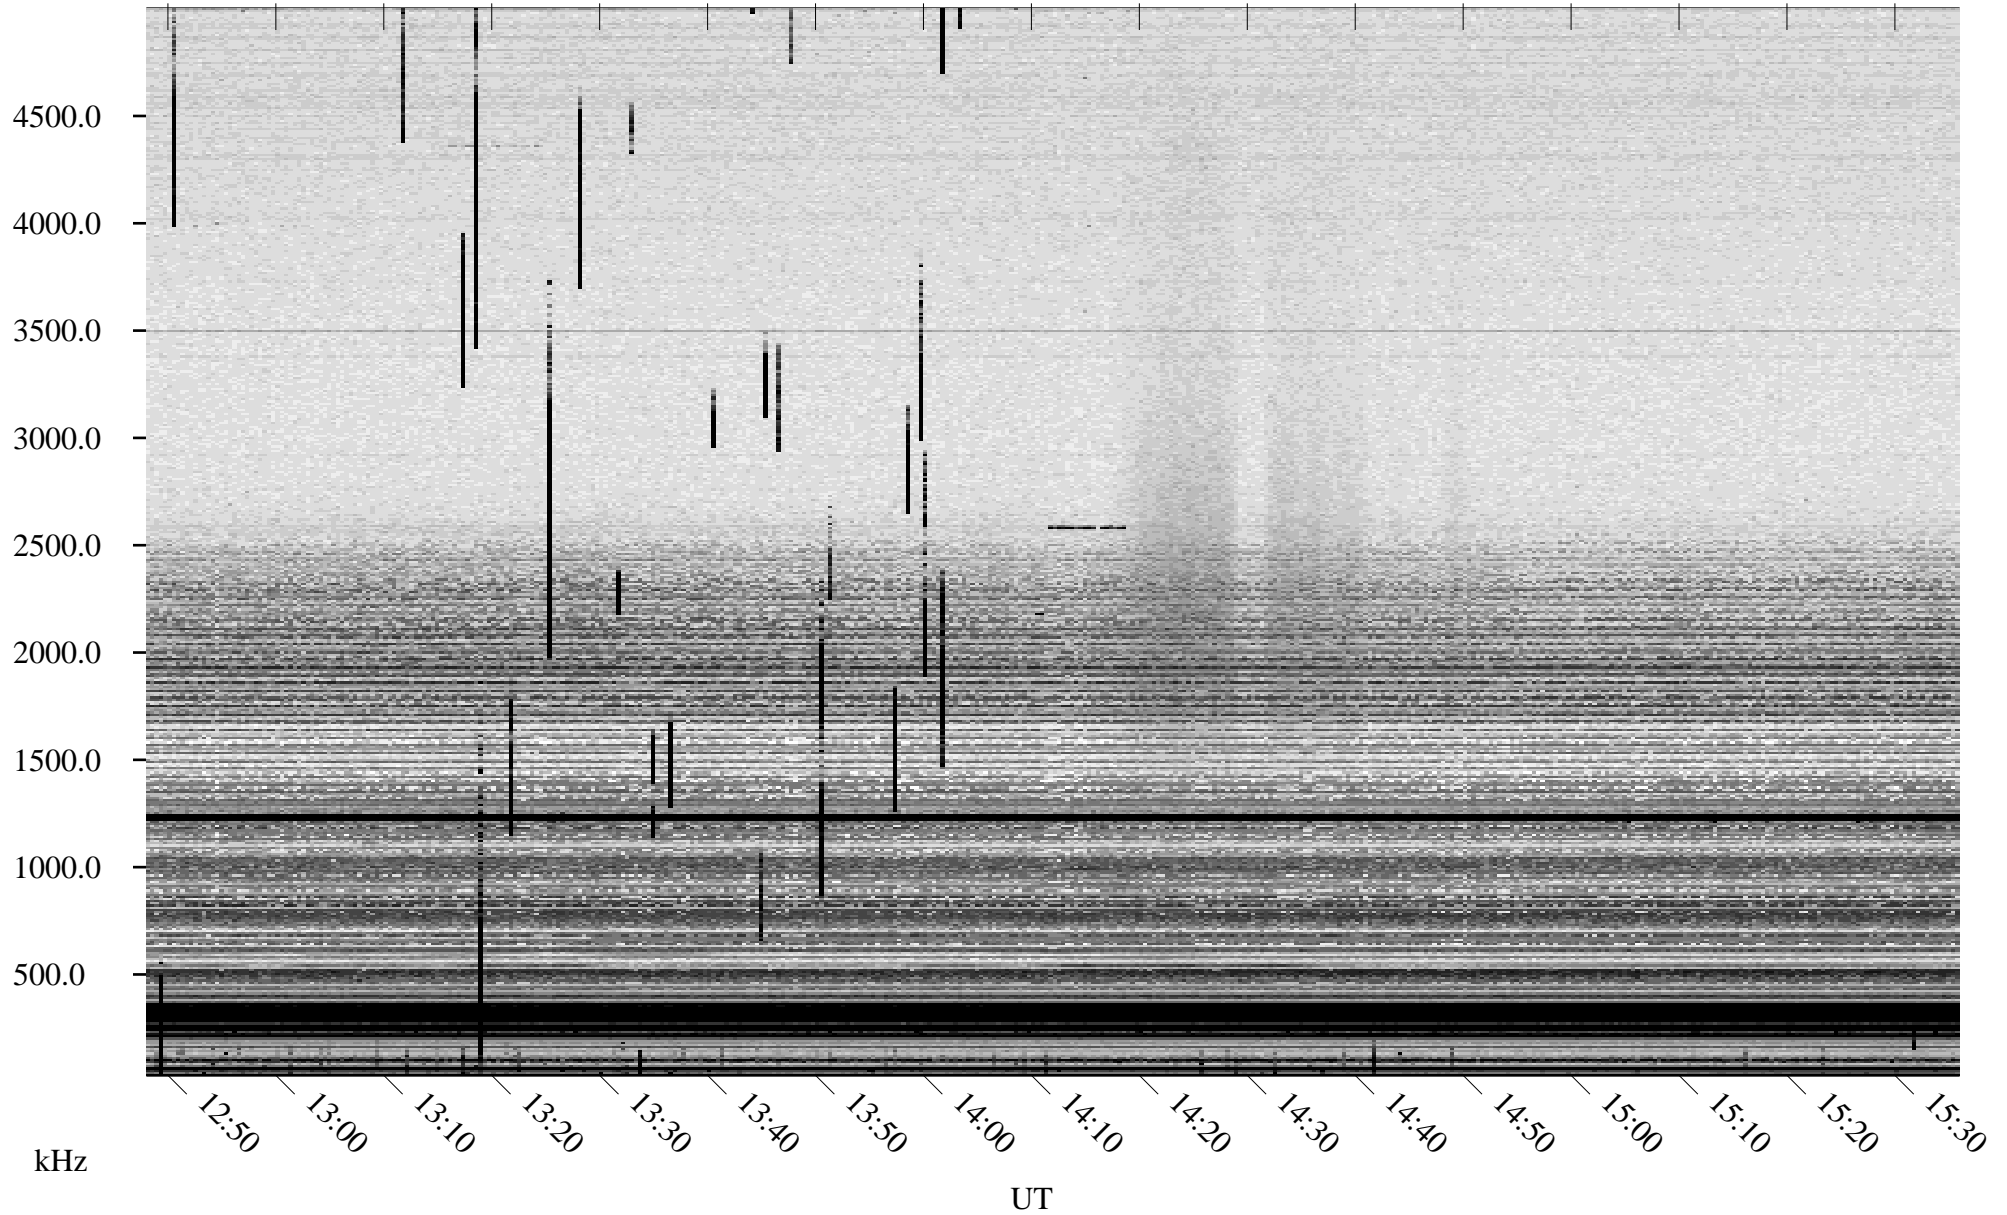

08/18/2006 Churchill, Manitoba

Linear Scale Black = 161 White = 15

ch06230l.r00m max_12

Page 1

08/18/2006 Churchill, Manitoba

Linear Scale Black = 161 White = 15

ch06230l.r00m max_12

Page 2

08/19/2006 Churchill, Manitoba

Linear Scale Black = 161 White = 15

ch06230l.r00m max_12

Page 3

08/19/2006 Churchill, Manitoba

Linear Scale Black = 161 White = 15

ch06230l.r00m max_12

Page 4

08/19/2006 Churchill, Manitoba

Linear Scale Black = 161 White = 15

ch06230l.r00m max_12

Page 5

08/19/2006 Churchill, Manitoba

Linear Scale Black = 161 White = 15

ch06230l.r00m max_12

Page 6

08/19/2006 Churchill, Manitoba

Linear Scale Black = 161 White = 15

ch06230l.r00m max_12

Page 7

08/19/2006 Churchill, Manitoba

Linear Scale Black = 161 White = 15

ch06230l.r00m max_12