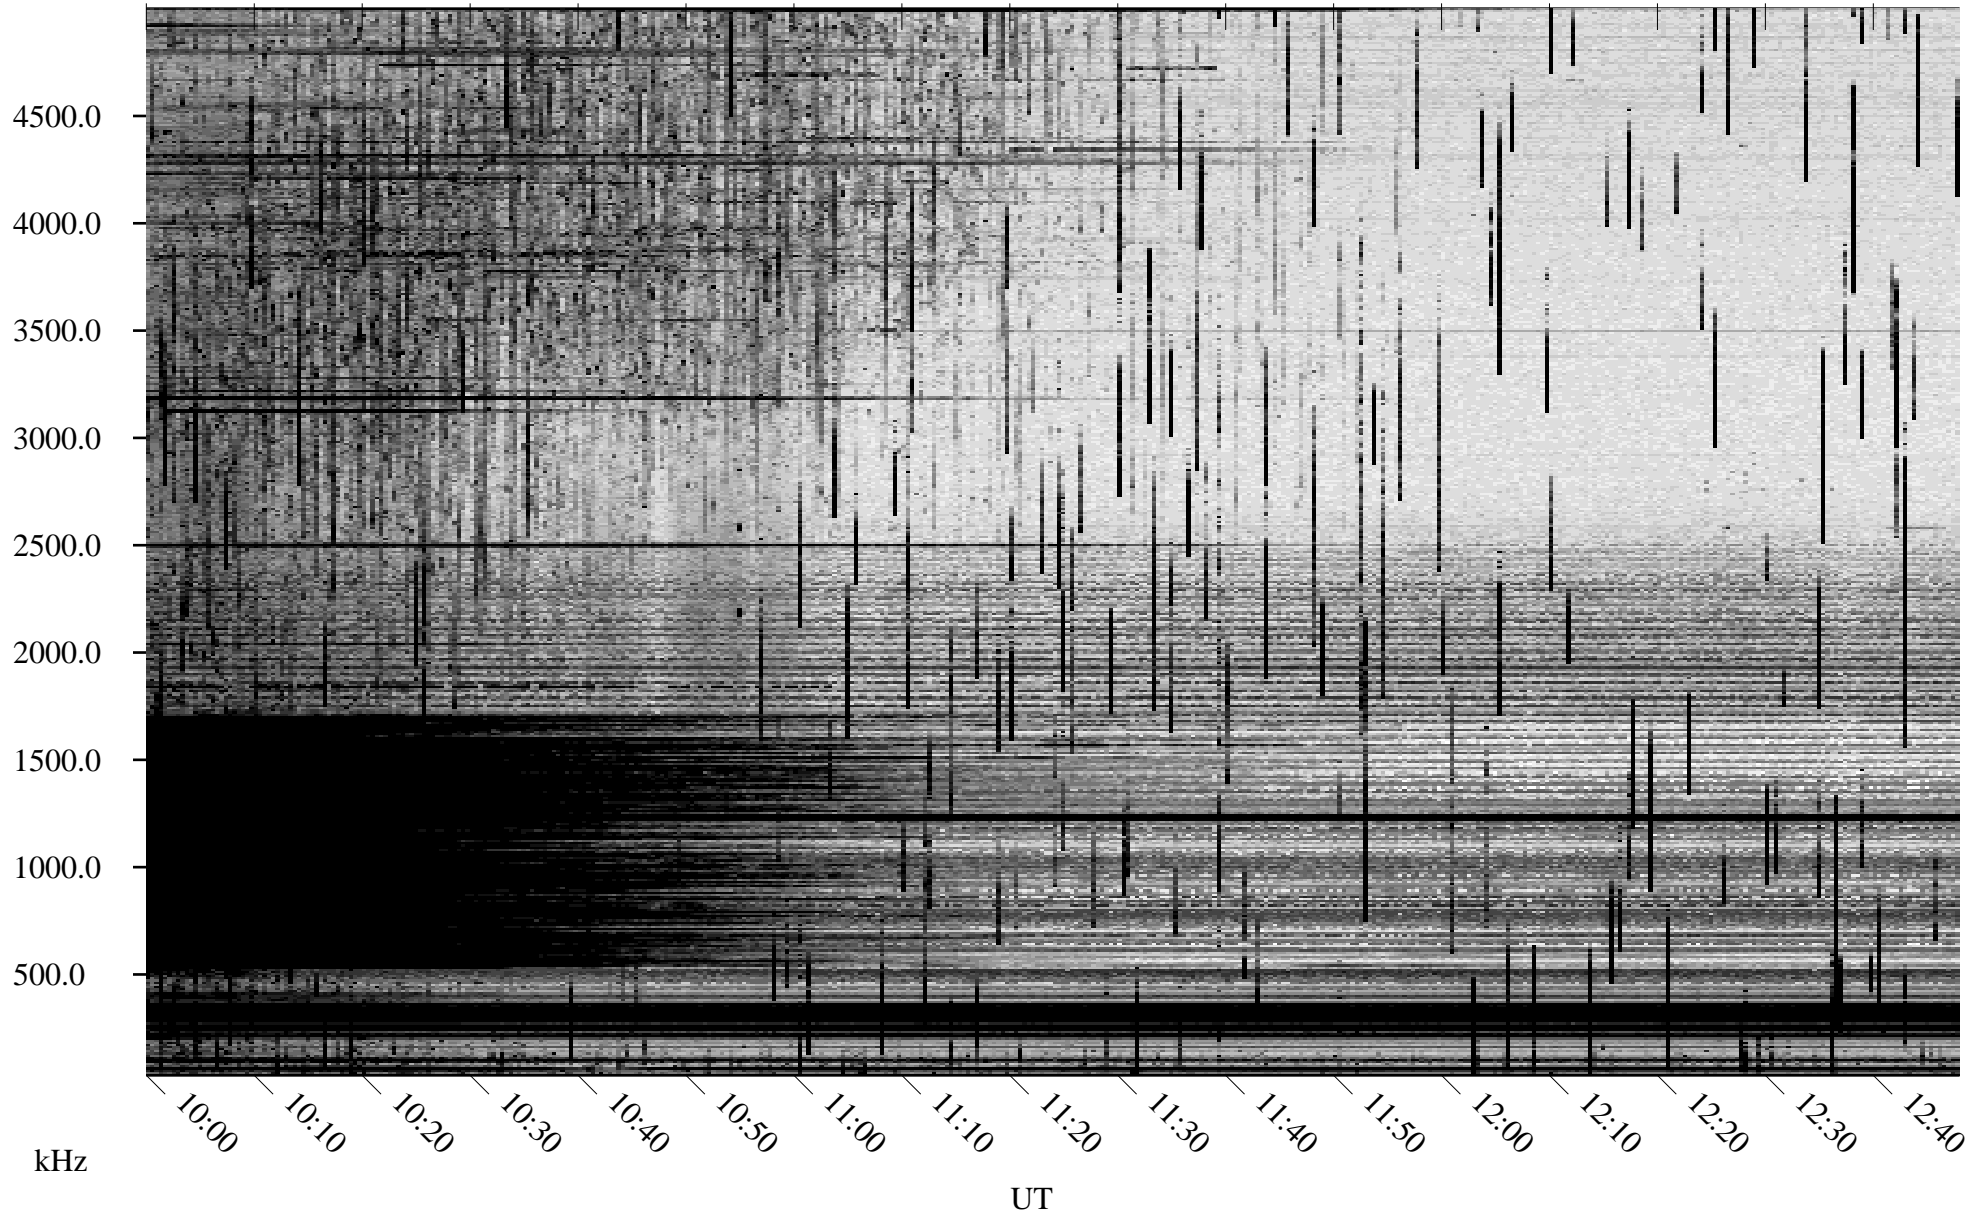

08/18/2006 Churchill, Manitoba

Linear Scale Black = 161 White = 15

ch06230l.r00m max_12

Page 1

08/18/2006 Churchill, Manitoba

Linear Scale Black = 161 White = 15

ch06230l.r00m max_12

Page 2

08/19/2006 Churchill, Manitoba

Linear Scale Black = 161 White = 15

ch06230l.r00m max_12

Page 3

08/19/2006 Churchill, Manitoba

Linear Scale Black = 161 White = 15

ch06230l.r00m max_12

Page 4

08/19/2006 Churchill, Manitoba

Linear Scale Black = 161 White = 15

ch06230l.r00m max_12

Page 5

08/19/2006 Churchill, Manitoba

Linear Scale Black = 161 White = 15

ch06230l.r00m max_12

Page 6

08/19/2006 Churchill, Manitoba

Linear Scale Black = 161 White = 15

ch06230l.r00m max_12

Page 7

08/19/2006 Churchill, Manitoba

Linear Scale Black = 161 White = 15

ch06230l.r00m max_12