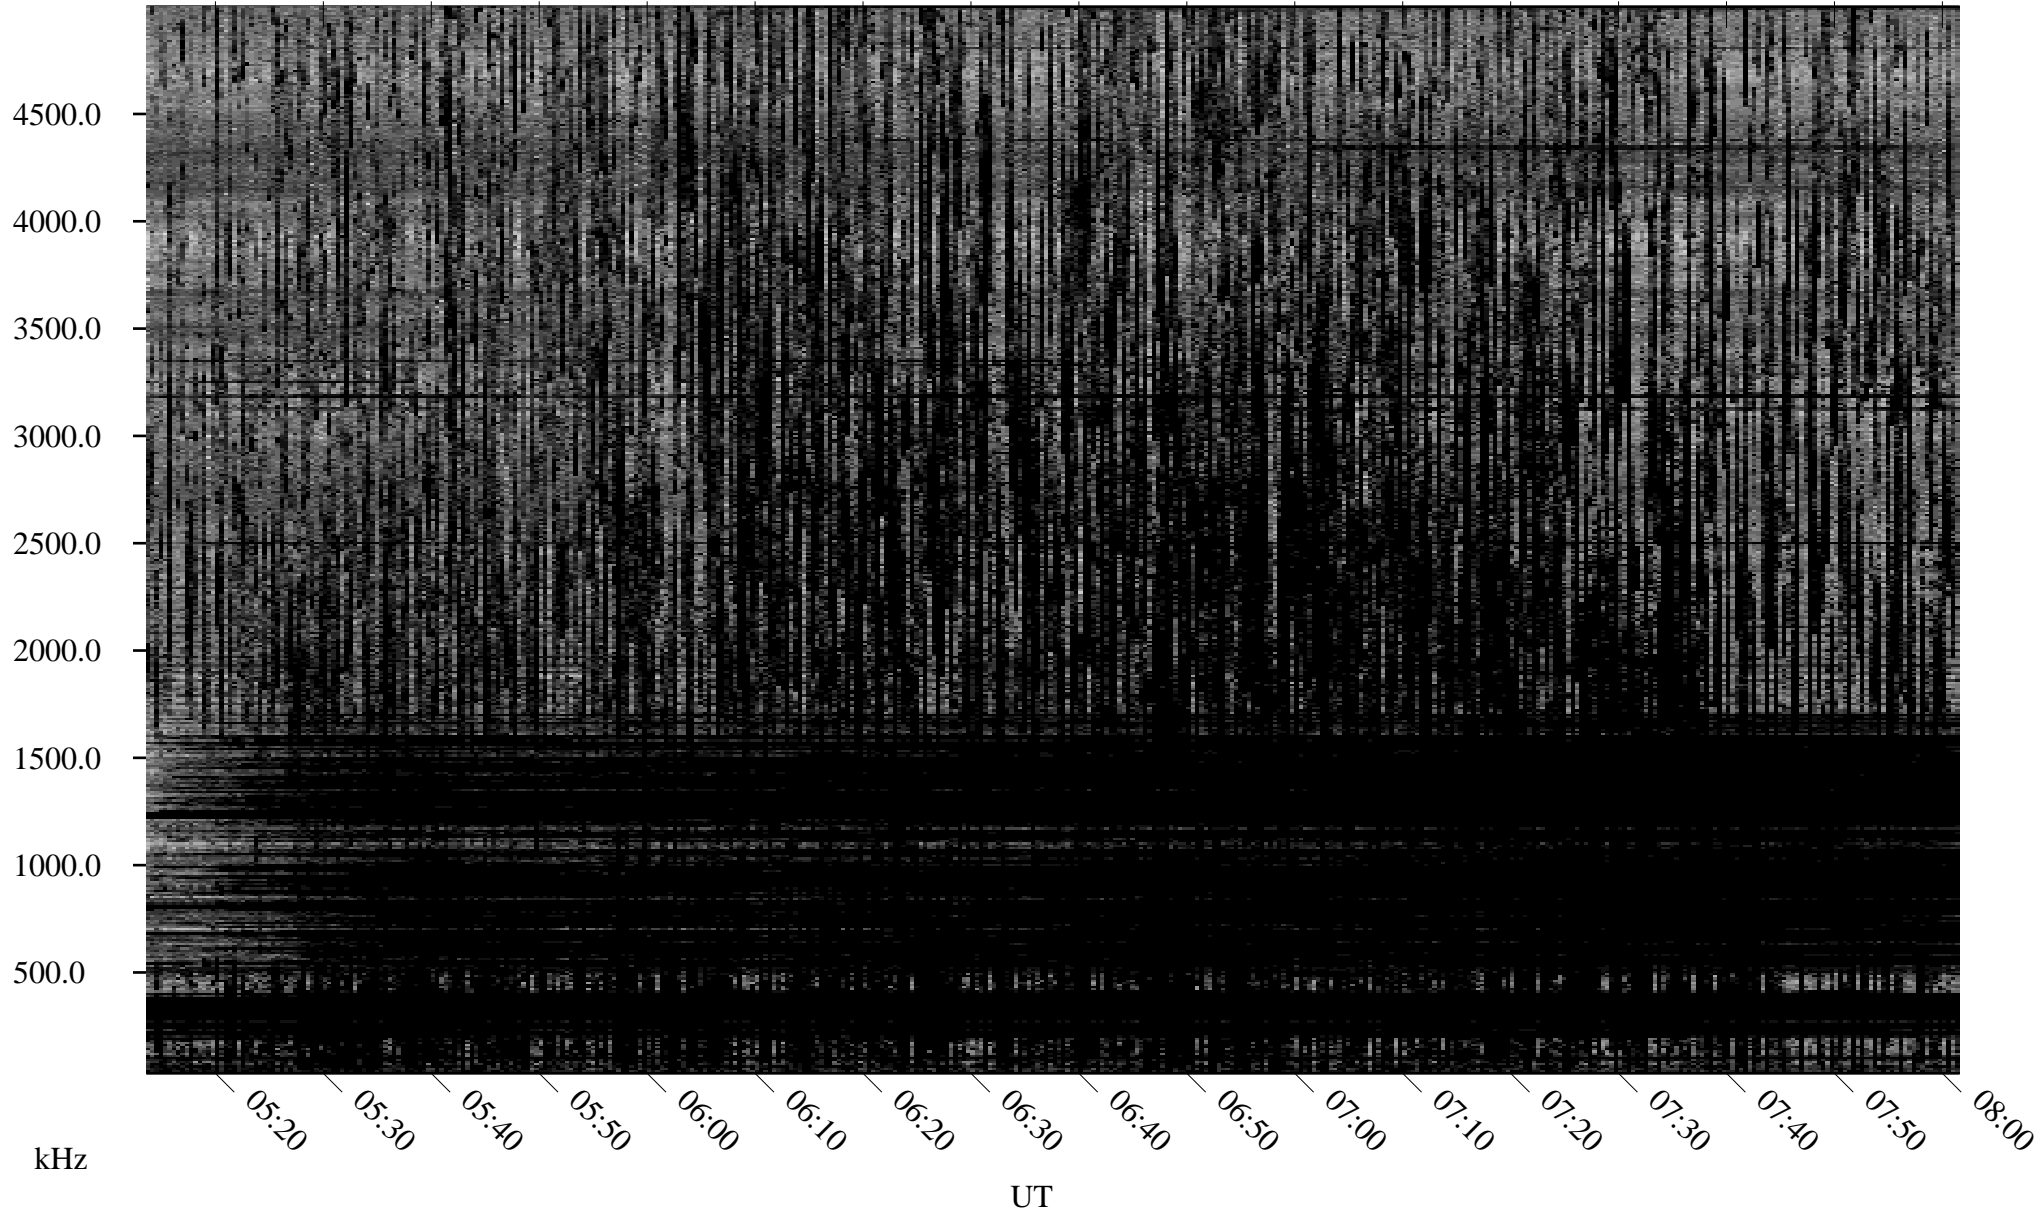

08/19/2006 Churchill, Manitoba

Linear Scale Black = 161 White = 15

ch06231l.r01m max_12

Page 1

08/20/2006 Churchill, Manitoba

Linear Scale Black = 161 White = 15

ch06231l.r01m max_12

Page 2

08/20/2006 Churchill, Manitoba

Linear Scale Black = 161 White = 15

ch06231l.r01m max_12

Page 3

08/20/2006 Churchill, Manitoba

Linear Scale Black = 161 White = 15

ch06231l.r01m max_12

Page 4

08/20/2006 Churchill, Manitoba

Linear Scale Black = 161 White = 15

ch06231l.r01m max_12

Page 5

08/20/2006 Churchill, Manitoba

Linear Scale Black = 161 White = 15

ch06231l.r01m max_12

Page 6

08/20/2006 Churchill, Manitoba

Linear Scale Black = 161 White = 15

ch06231l.r01m max_12

Page 7