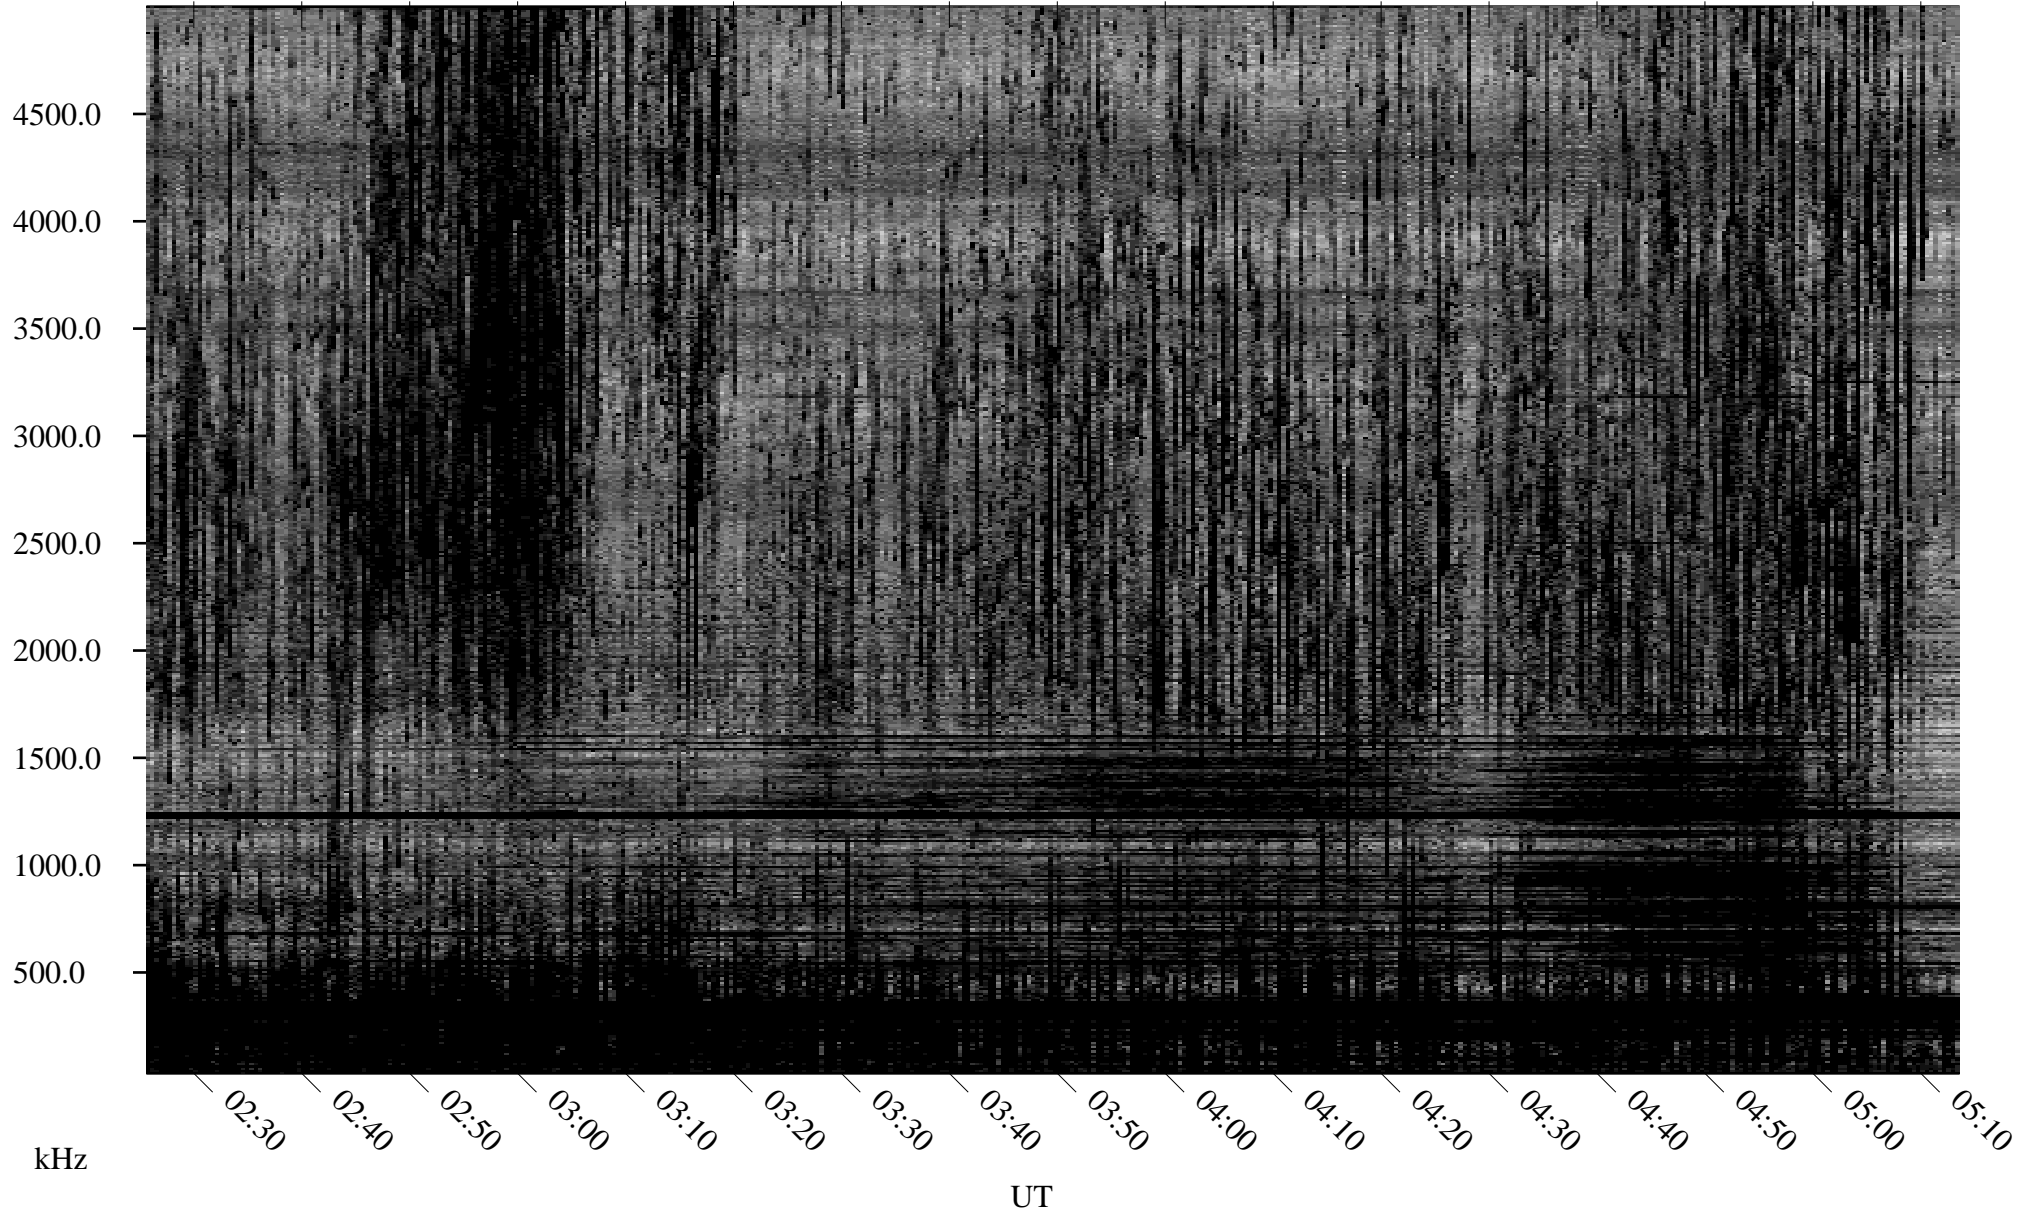

08/19/2006 Churchill, Manitoba

Linear Scale Black = 161 White = 15

ch06231l.r01m max_12

Page 1

08/20/2006 Churchill, Manitoba

Linear Scale Black = 161 White = 15

ch06231l.r01m max_12

Page 2

08/20/2006 Churchill, Manitoba

Linear Scale Black = 161 White = 15

ch06231l.r01m max_12

Page 3

08/20/2006 Churchill, Manitoba

Linear Scale Black = 161 White = 15

ch06231l.r01m max_12

Page 4

08/20/2006 Churchill, Manitoba

Linear Scale Black = 161 White = 15

ch06231l.r01m max_12

Page 5

08/20/2006 Churchill, Manitoba

Linear Scale Black = 161 White = 15

ch06231l.r01m max_12

Page 6

08/20/2006 Churchill, Manitoba

Linear Scale Black = 161 White = 15

ch06231l.r01m max_12

Page 7