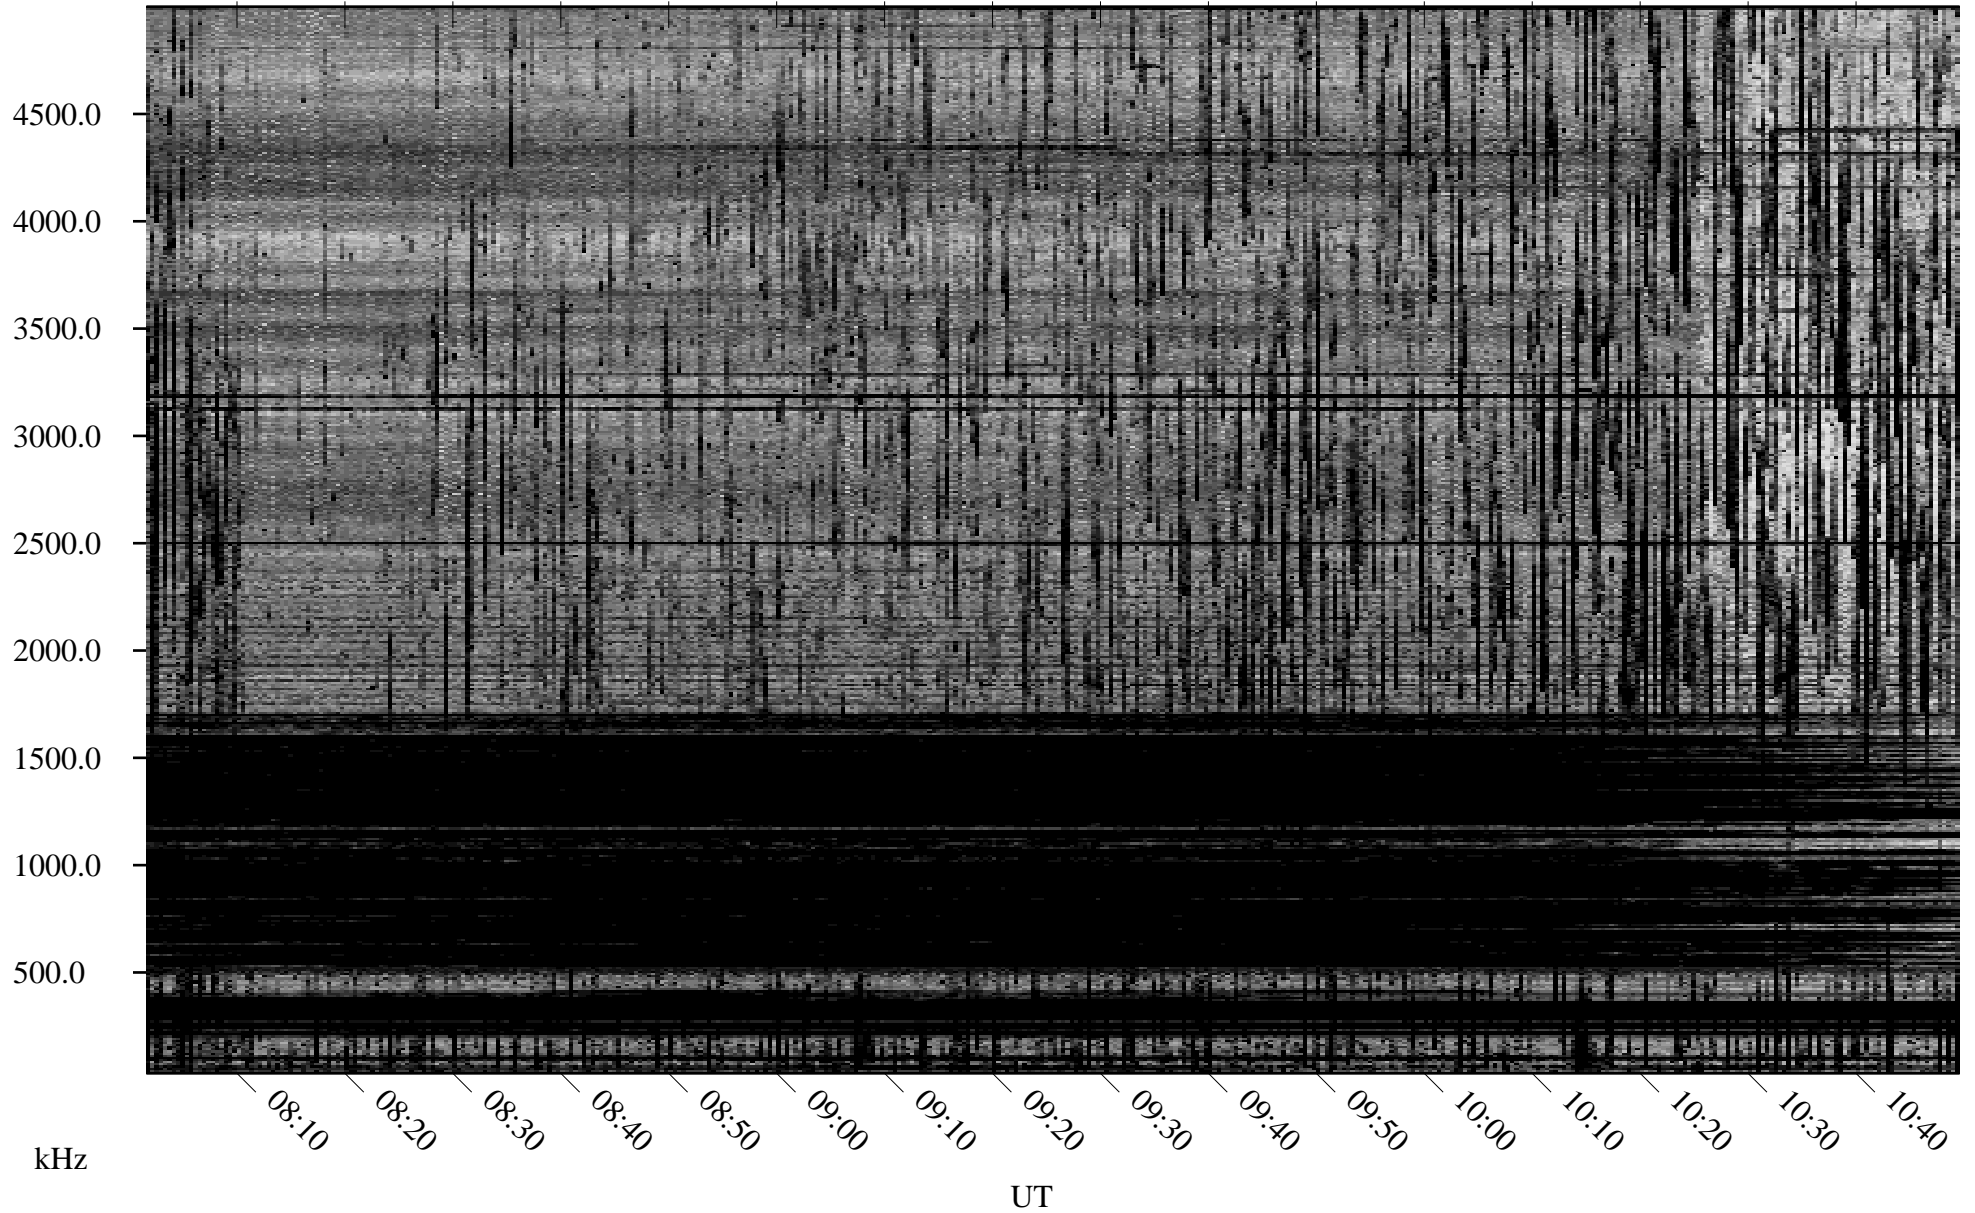

08/19/2006 Churchill, Manitoba

Linear Scale Black = 161 White = 15

ch06231l.r01m max_12

Page 1

08/20/2006 Churchill, Manitoba

Linear Scale Black = 161 White = 15

ch06231l.r01m max_12

Page 2

08/20/2006 Churchill, Manitoba

Linear Scale Black = 161 White = 15

ch06231l.r01m max_12

Page 3

08/20/2006 Churchill, Manitoba

Linear Scale Black = 161 White = 15

ch06231l.r01m max_12

Page 4

08/20/2006 Churchill, Manitoba

Linear Scale Black = 161 White = 15

ch06231l.r01m max_12

Page 5

08/20/2006 Churchill, Manitoba

Linear Scale Black = 161 White = 15

ch06231l.r01m max_12

Page 6

08/20/2006 Churchill, Manitoba

Linear Scale Black = 161 White = 15

ch06231l.r01m max_12

Page 7