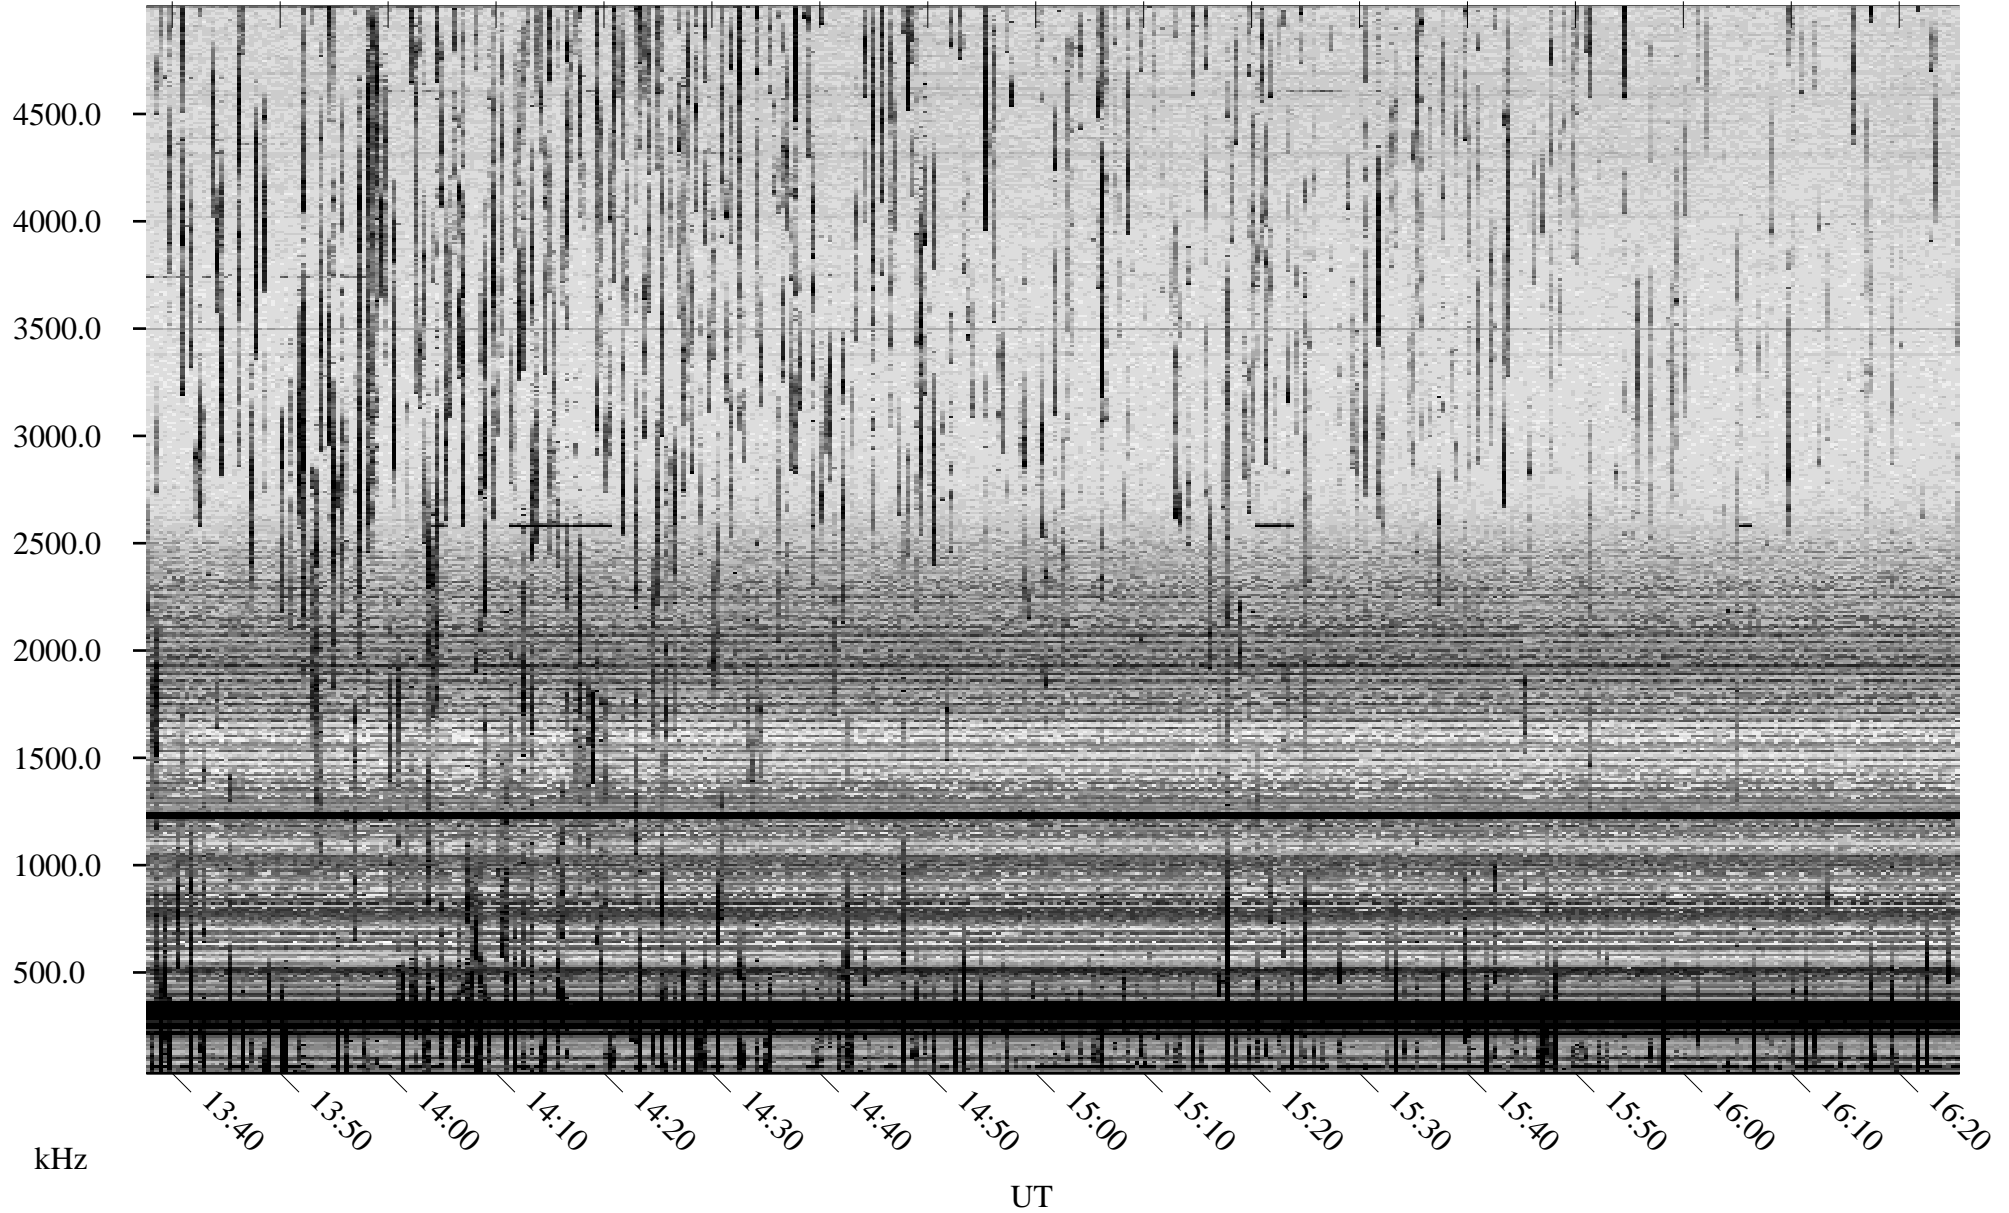

08/19/2006 Churchill, Manitoba

Linear Scale Black = 161 White = 15

ch06231l.r01m max_12

Page 1

08/20/2006 Churchill, Manitoba

Linear Scale Black = 161 White = 15

ch06231l.r01m max_12

Page 2

08/20/2006 Churchill, Manitoba

Linear Scale Black = 161 White = 15

ch06231l.r01m max_12

Page 3

08/20/2006 Churchill, Manitoba

Linear Scale Black = 161 White = 15

ch06231l.r01m max_12

Page 4

08/20/2006 Churchill, Manitoba

Linear Scale Black = 161 White = 15

ch06231l.r01m max_12

Page 5

08/20/2006 Churchill, Manitoba

Linear Scale Black = 161 White = 15

ch06231l.r01m max_12

Page 6

08/20/2006 Churchill, Manitoba

Linear Scale Black = 161 White = 15

ch06231l.r01m max_12

Page 7