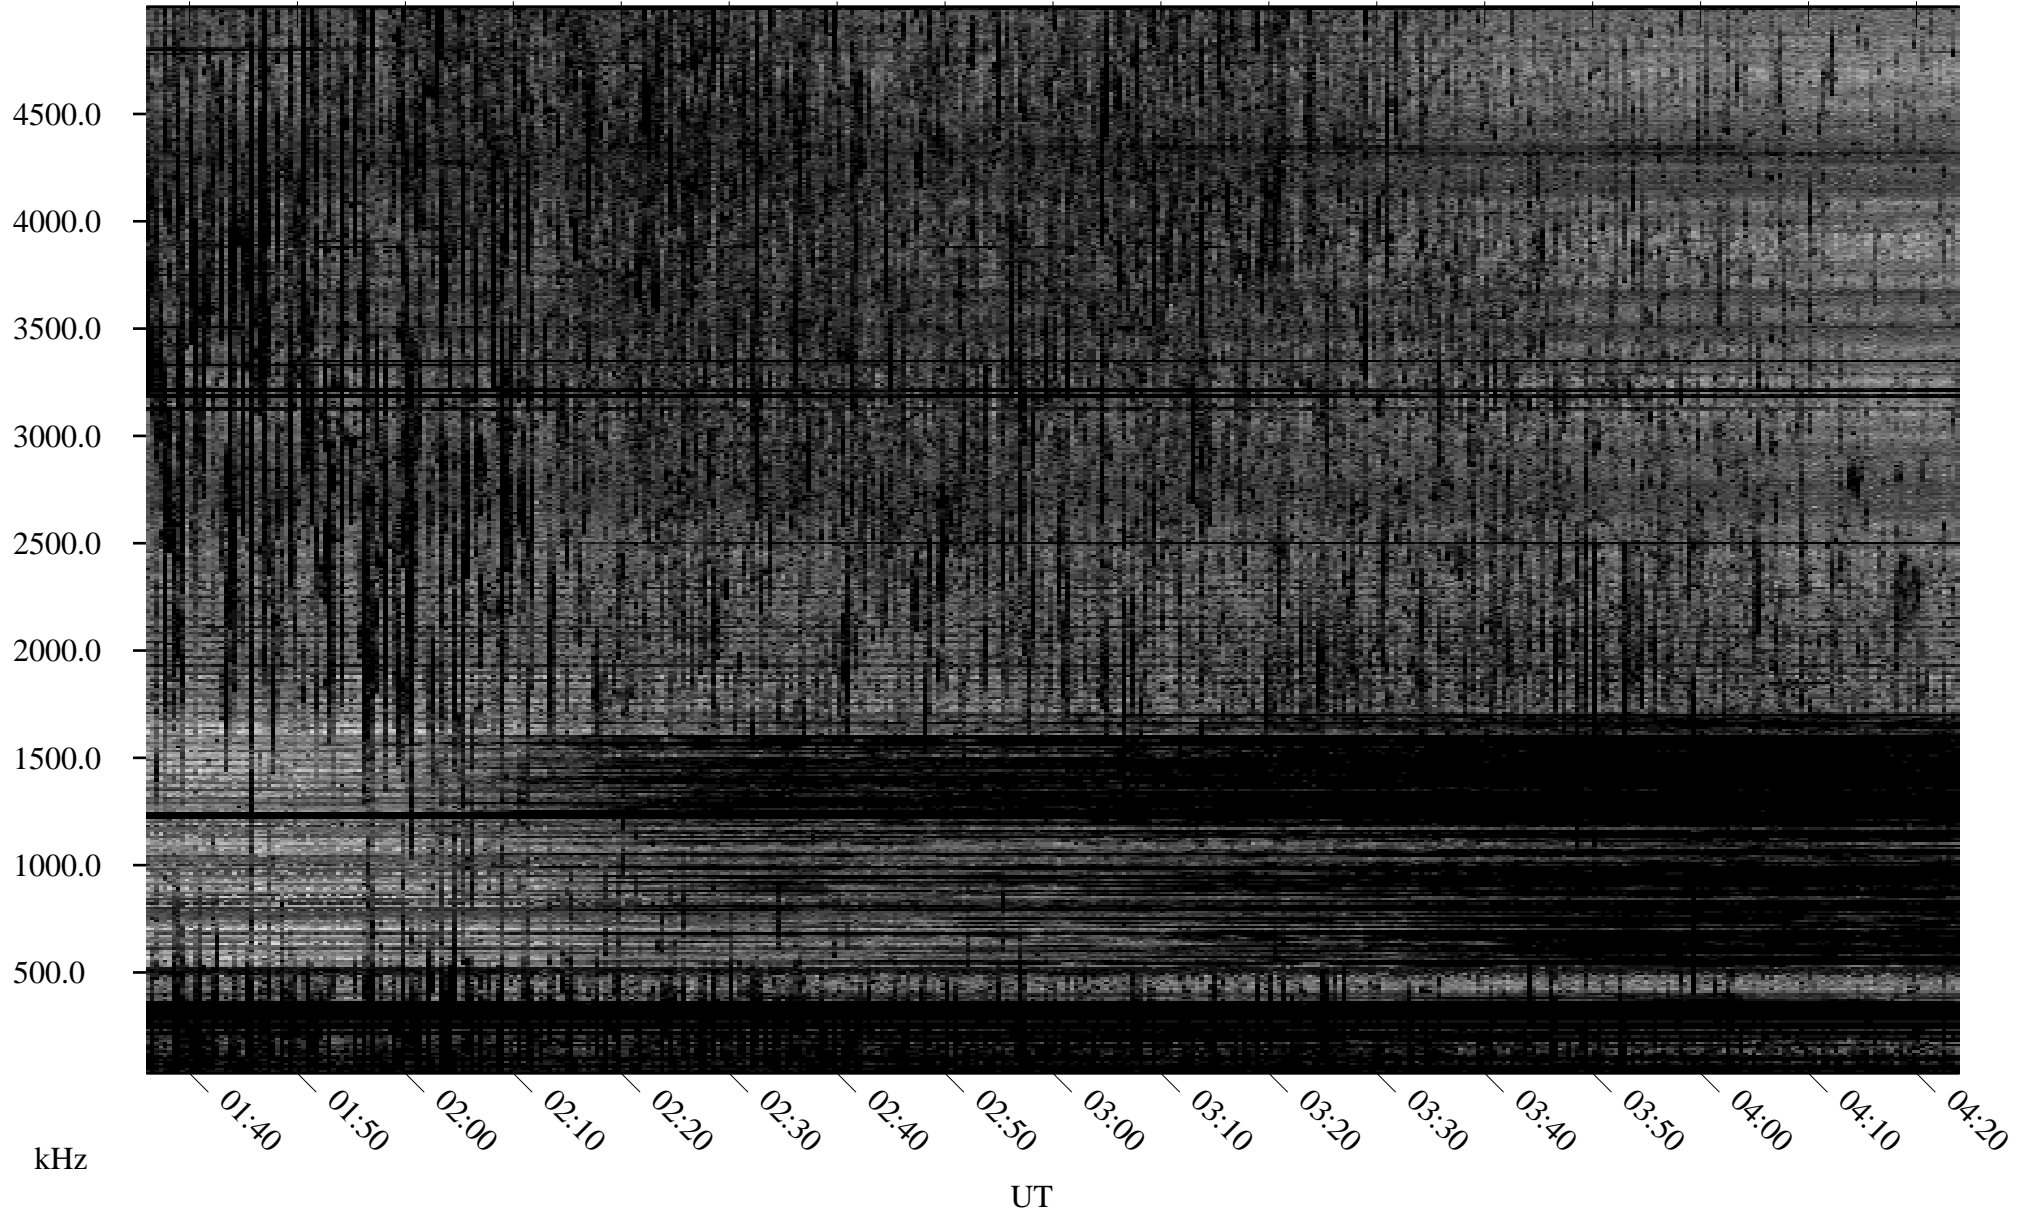

# 08/20/2006 Churchill, Manitoba

Linear Scale    Black = 161    White = 15

ch06232l.r00m max\_12

Page 1

# 08/20/2006 Churchill, Manitoba

Linear Scale    Black = 161    White = 15

ch06232l.r00m max\_12

Page 2

# 08/21/2006 Churchill, Manitoba

Linear Scale    Black = 161    White = 15

ch06232l.r00m max\_12

Page 3

# 08/21/2006 Churchill, Manitoba

Linear Scale    Black = 161    White = 15

ch06232l.r00m max\_12

Page 4