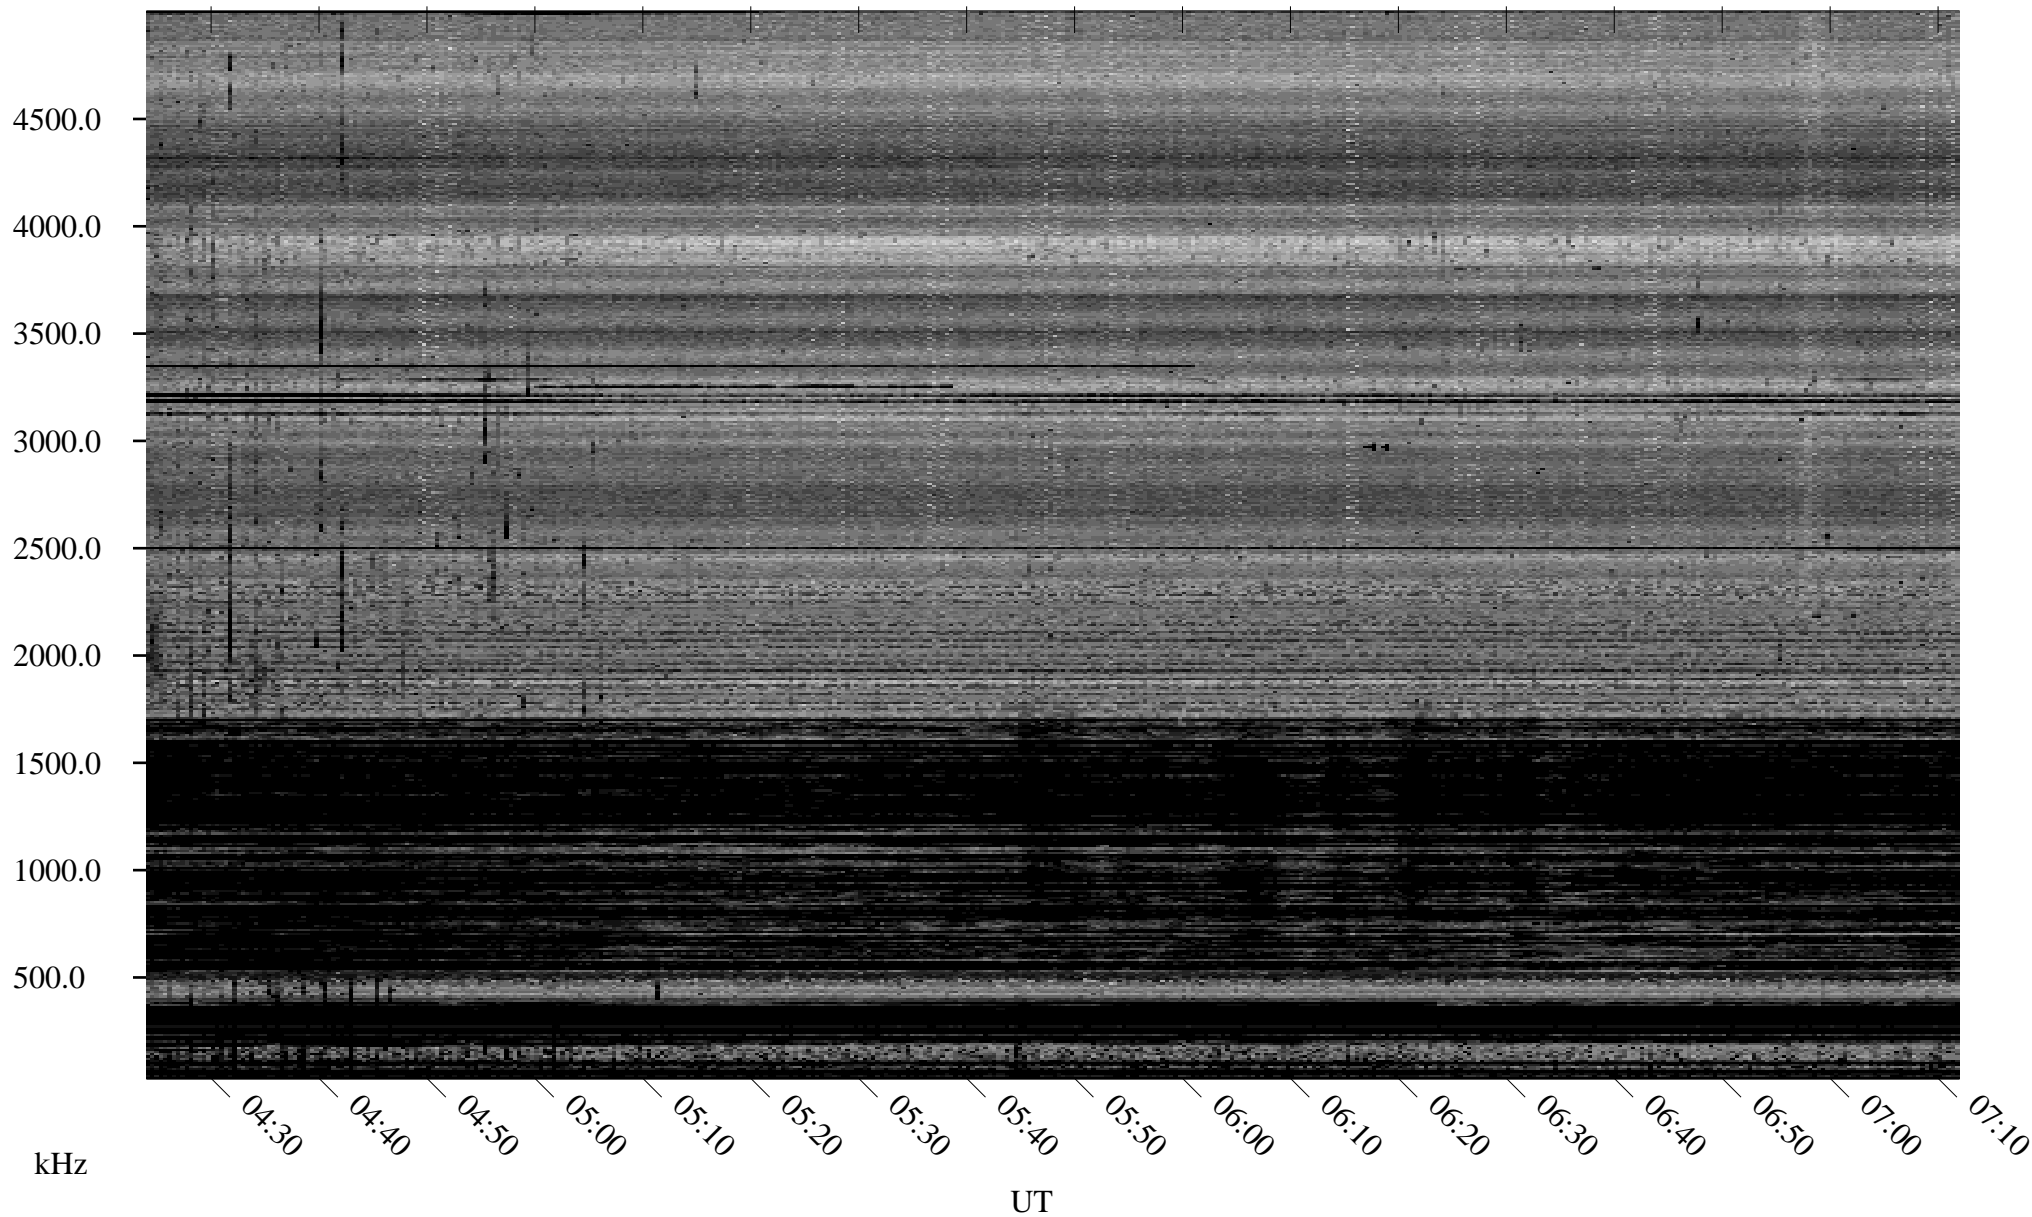

# 08/20/2006 Churchill, Manitoba

Linear Scale    Black = 161    White = 15

ch06232l.r00m max\_12

Page 1

# 08/20/2006 Churchill, Manitoba

Linear Scale    Black = 161    White = 15

ch06232l.r00m max\_12

Page 2

# 08/21/2006 Churchill, Manitoba

Linear Scale    Black = 161    White = 15

ch06232l.r00m max\_12

Page 3

# 08/21/2006 Churchill, Manitoba

Linear Scale    Black = 161    White = 15

ch06232l.r00m max\_12

Page 4