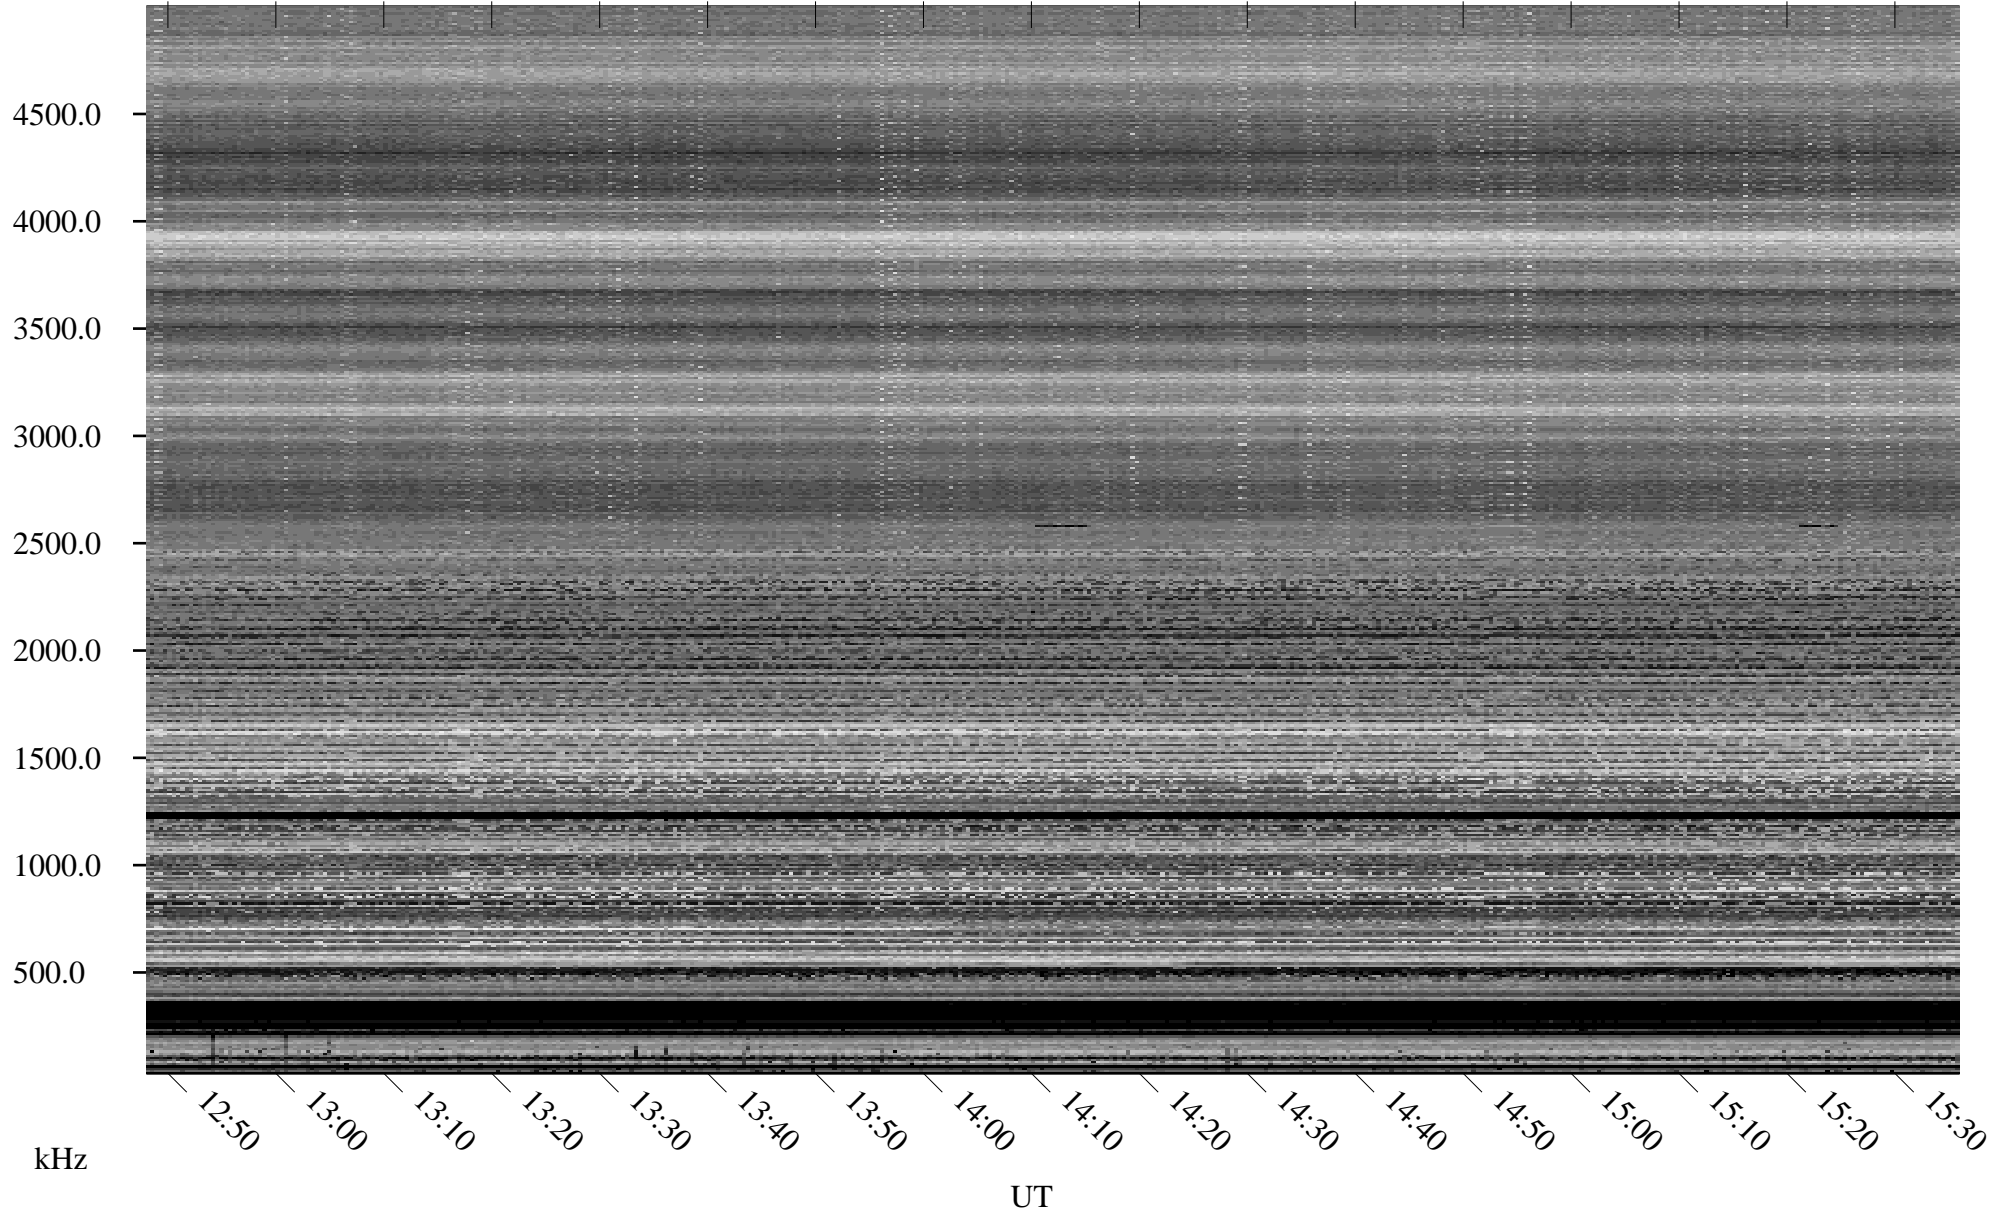

# 08/21/2006 Churchill, Manitoba

Linear Scale    Black = 161    White = 15

ch06232l.r00m max\_12

Page 4

# 08/21/2006 Churchill, Manitoba

Linear Scale    Black = 161    White = 15

ch06232l.r00m max\_12

Page 5

# 08/21/2006 Churchill, Manitoba

Linear Scale    Black = 161    White = 15

ch06232l.r00m max\_12

Page 6

# 08/21/2006 Churchill, Manitoba

Linear Scale    Black = 161    White = 15

ch06232l.r00m max\_12

Page 7

08/21/2006 Churchill, Manitoba

Linear Scale Black = 161 White = 15

ch06232l.r00m max\_12

Page 8