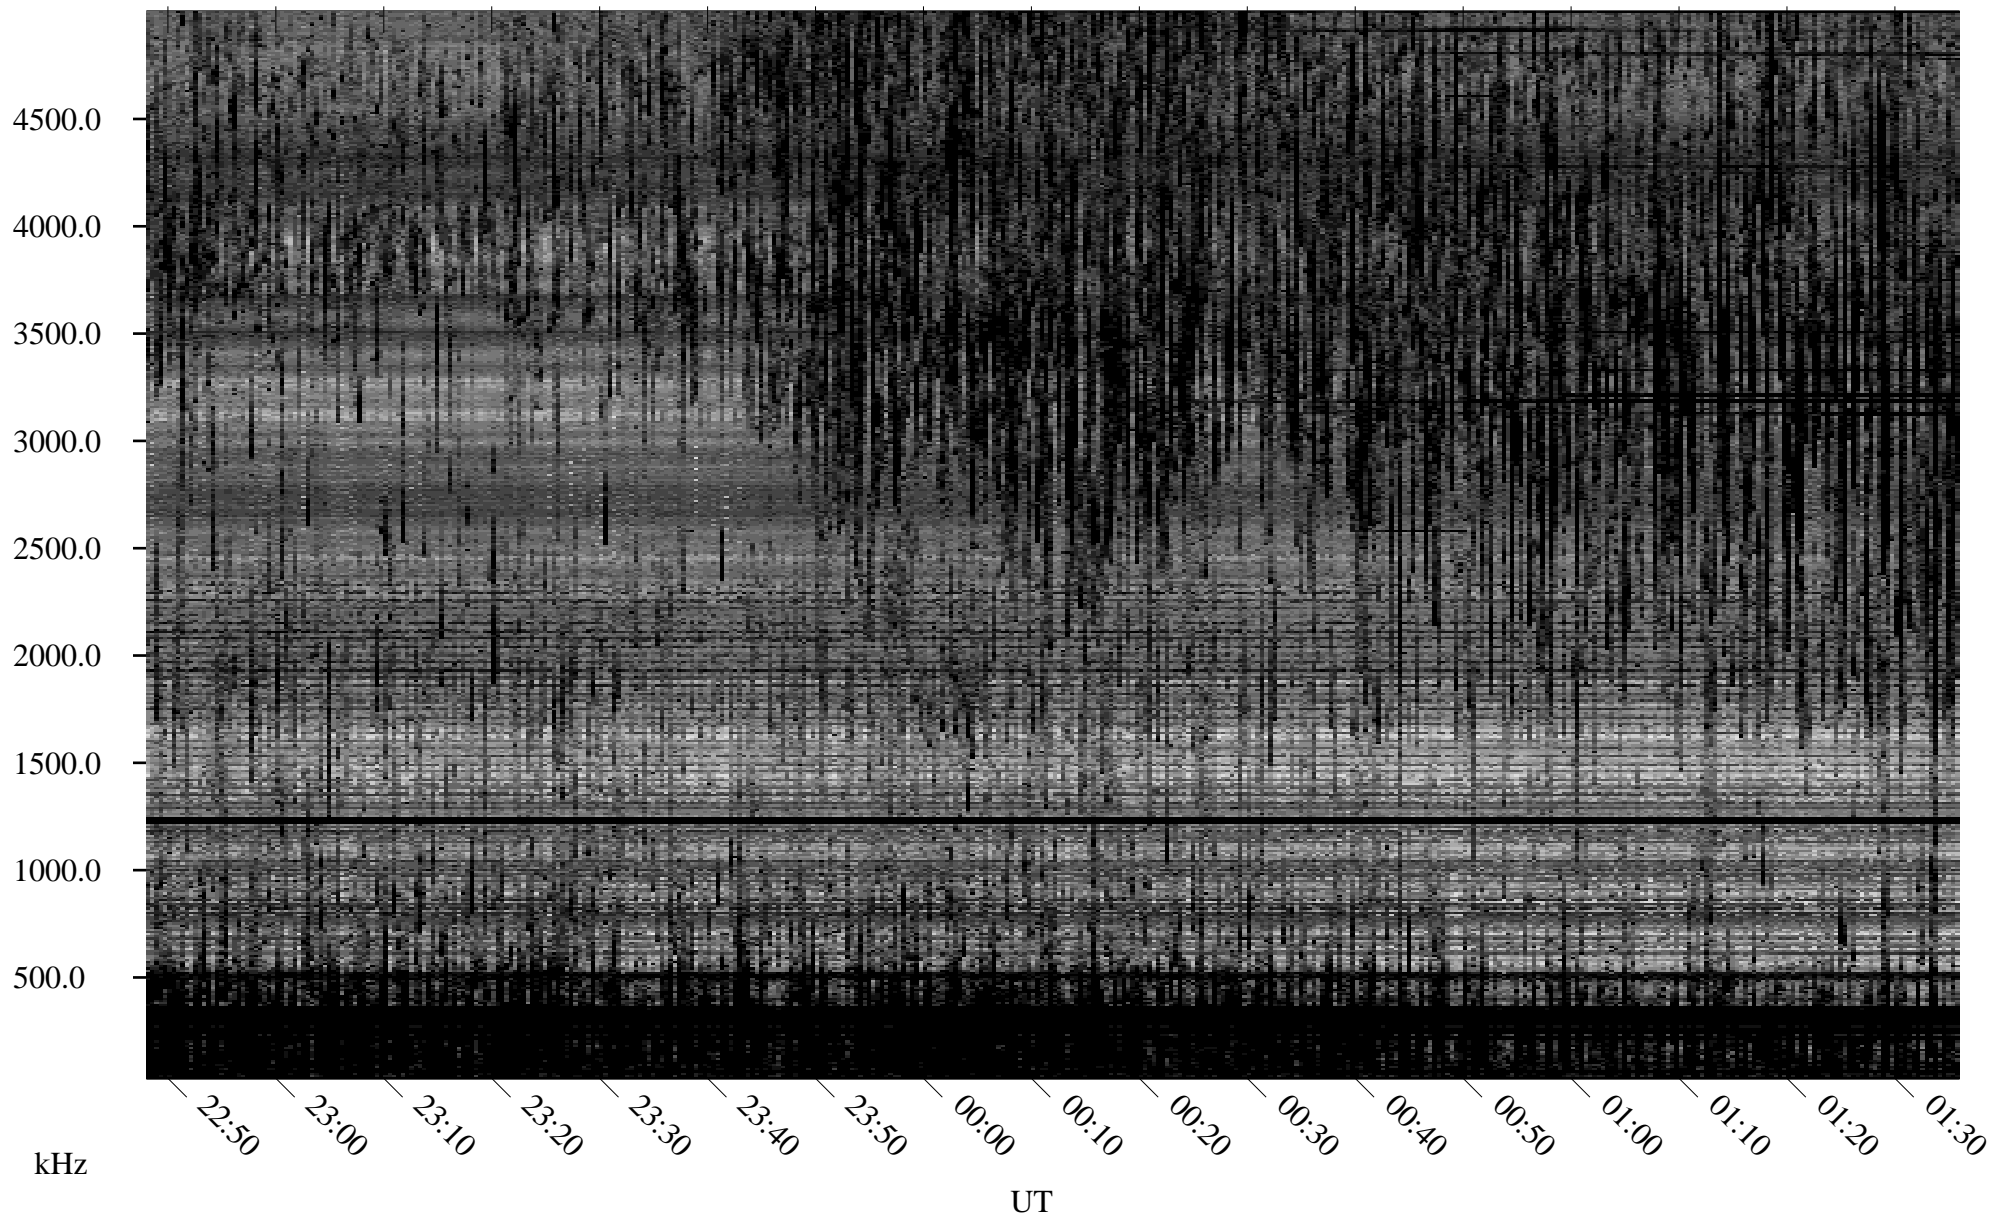

# 08/20/2006 Churchill, Manitoba

Linear Scale    Black = 161    White = 15

ch06232l.r00m max\_12

Page 1

# 08/20/2006 Churchill, Manitoba

Linear Scale    Black = 161    White = 15

ch06232l.r00m max\_12

Page 2

# 08/21/2006 Churchill, Manitoba

Linear Scale    Black = 161    White = 15

ch06232l.r00m max\_12

Page 3

# 08/21/2006 Churchill, Manitoba

Linear Scale    Black = 161    White = 15

ch06232l.r00m max\_12

Page 4