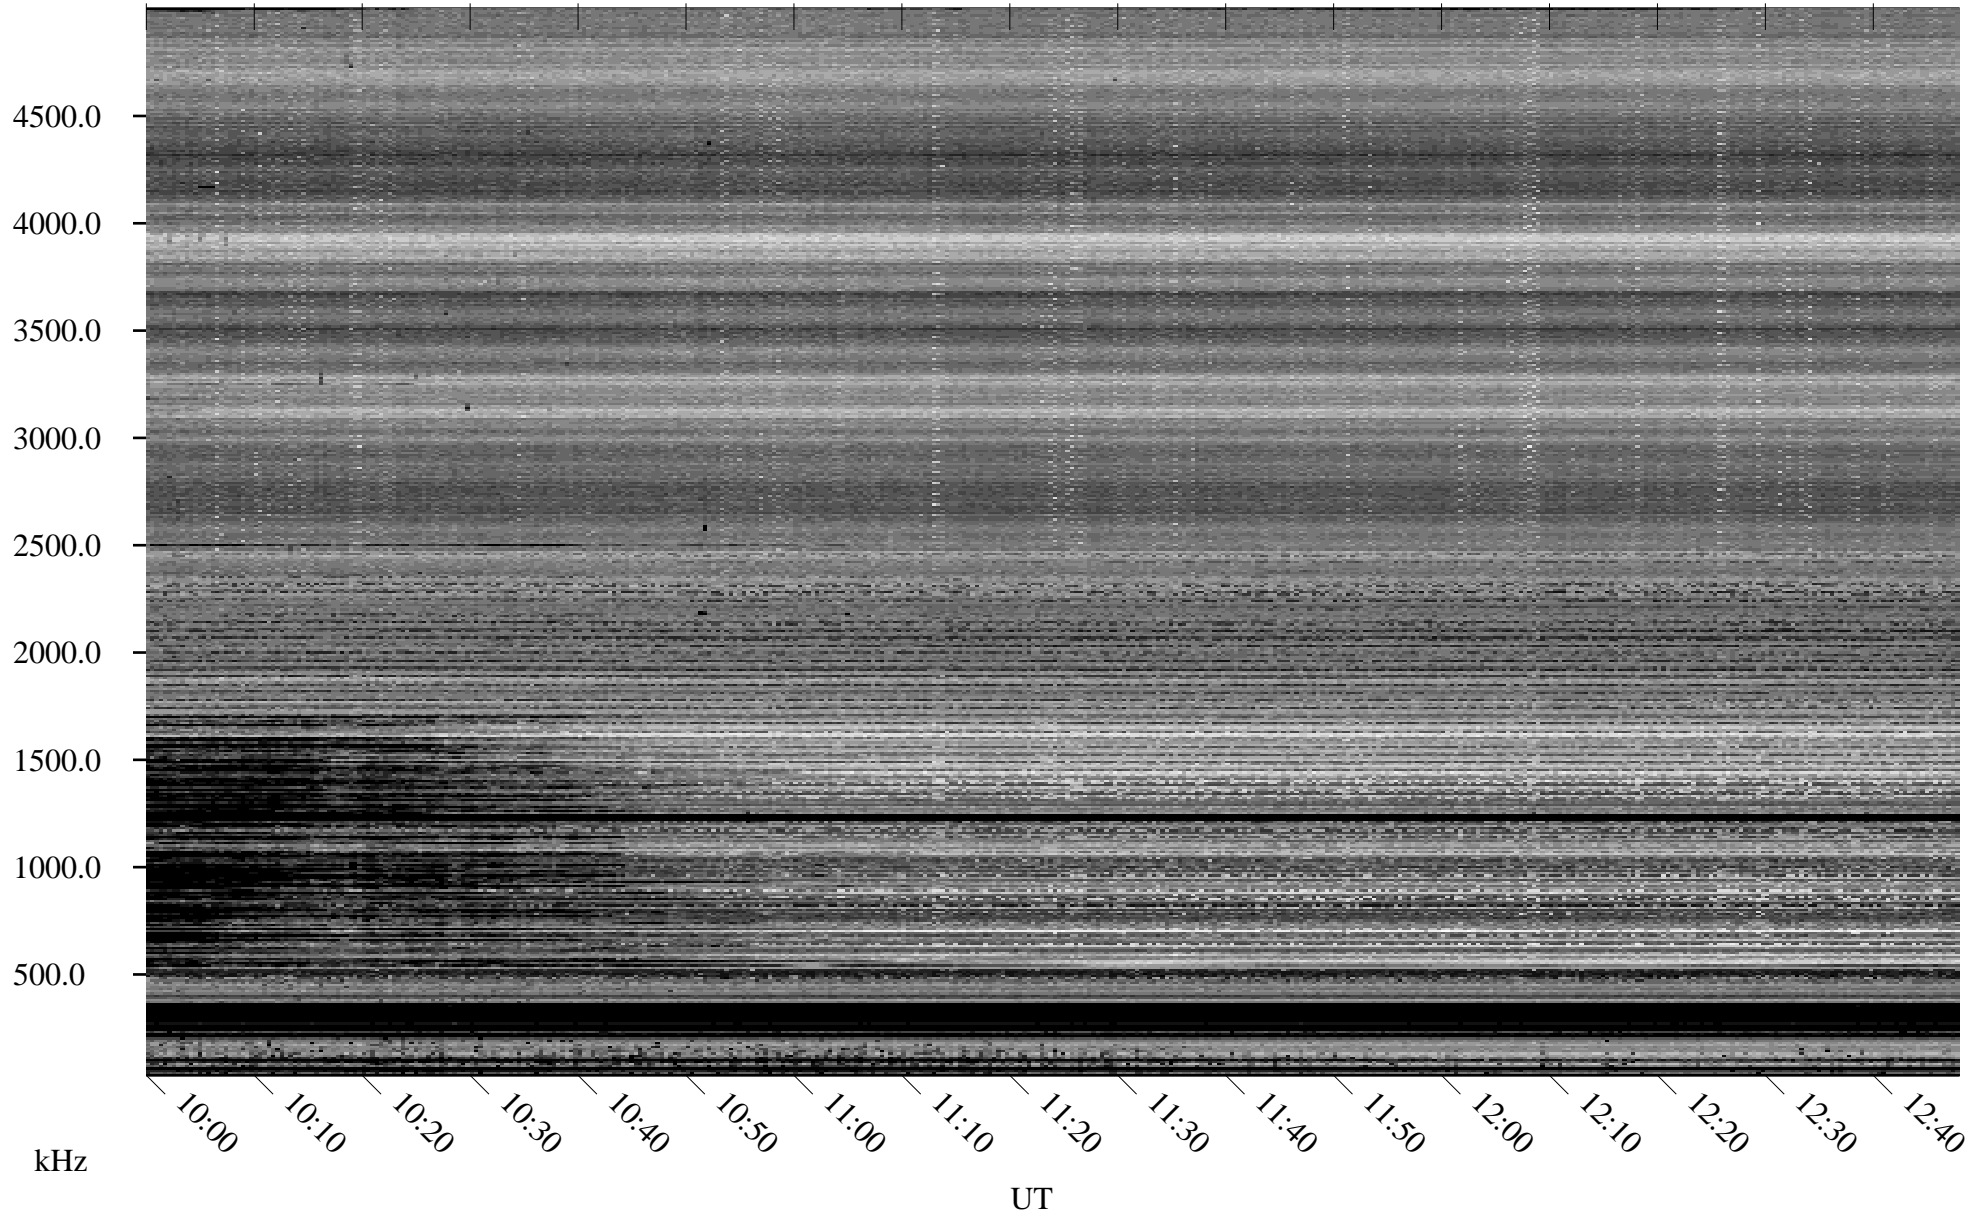

# 08/21/2006 Churchill, Manitoba

Linear Scale    Black = 161    White = 15

ch06232l.r00m max\_12

Page 4

# 08/21/2006 Churchill, Manitoba

Linear Scale    Black = 161    White = 15

ch06232l.r00m max\_12

Page 5

# 08/21/2006 Churchill, Manitoba

Linear Scale    Black = 161    White = 15

ch06232l.r00m max\_12

Page 6

# 08/21/2006 Churchill, Manitoba

Linear Scale    Black = 161    White = 15

ch06232l.r00m max\_12

Page 7

08/21/2006 Churchill, Manitoba

Linear Scale Black = 161 White = 15

ch06232l.r00m max\_12

Page 8