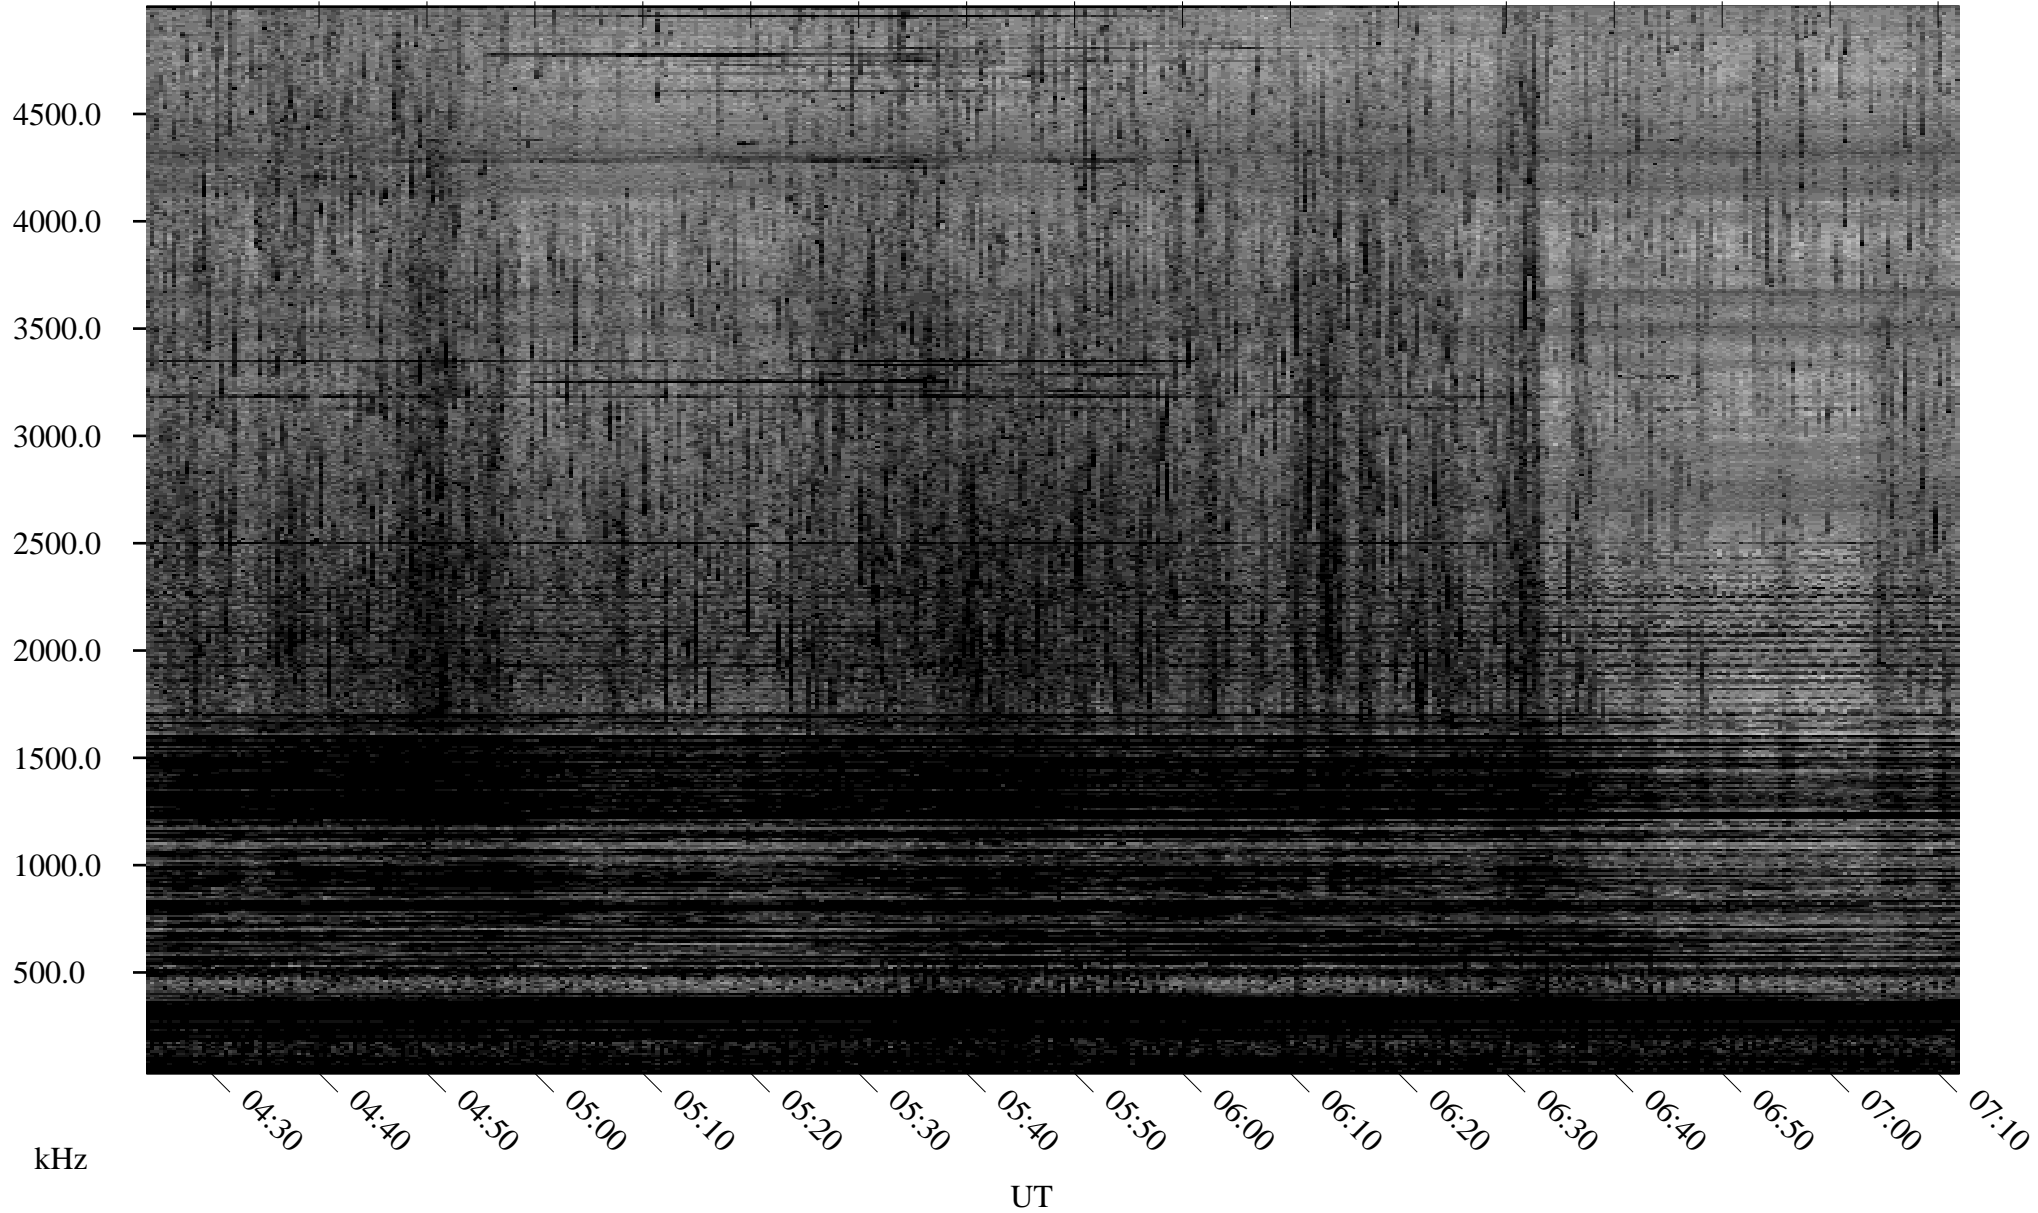

08/22/2006 Churchill, Manitoba

Linear Scale Black = 161 White = 15

ch06234l.r00m max_12

Page 1

08/22/2006 Churchill, Manitoba

Linear Scale Black = 161 White = 15

ch06234l.r00m max_12

Page 2

08/23/2006 Churchill, Manitoba

Linear Scale Black = 161 White = 15

ch06234l.r00m max_12

Page 3

08/23/2006 Churchill, Manitoba

Linear Scale Black = 161 White = 15

ch06234l.r00m max_12

Page 4

08/23/2006 Churchill, Manitoba

Linear Scale Black = 161 White = 15

ch06234l.r00m max_12

Page 5

08/23/2006 Churchill, Manitoba

Linear Scale Black = 161 White = 15

ch06234l.r00m max_12

Page 6

08/23/2006 Churchill, Manitoba

Linear Scale Black = 161 White = 15

ch06234l.r00m max_12

Page 7

08/23/2006 Churchill, Manitoba

Linear Scale Black = 161 White = 15

ch06234l.r00m max_12