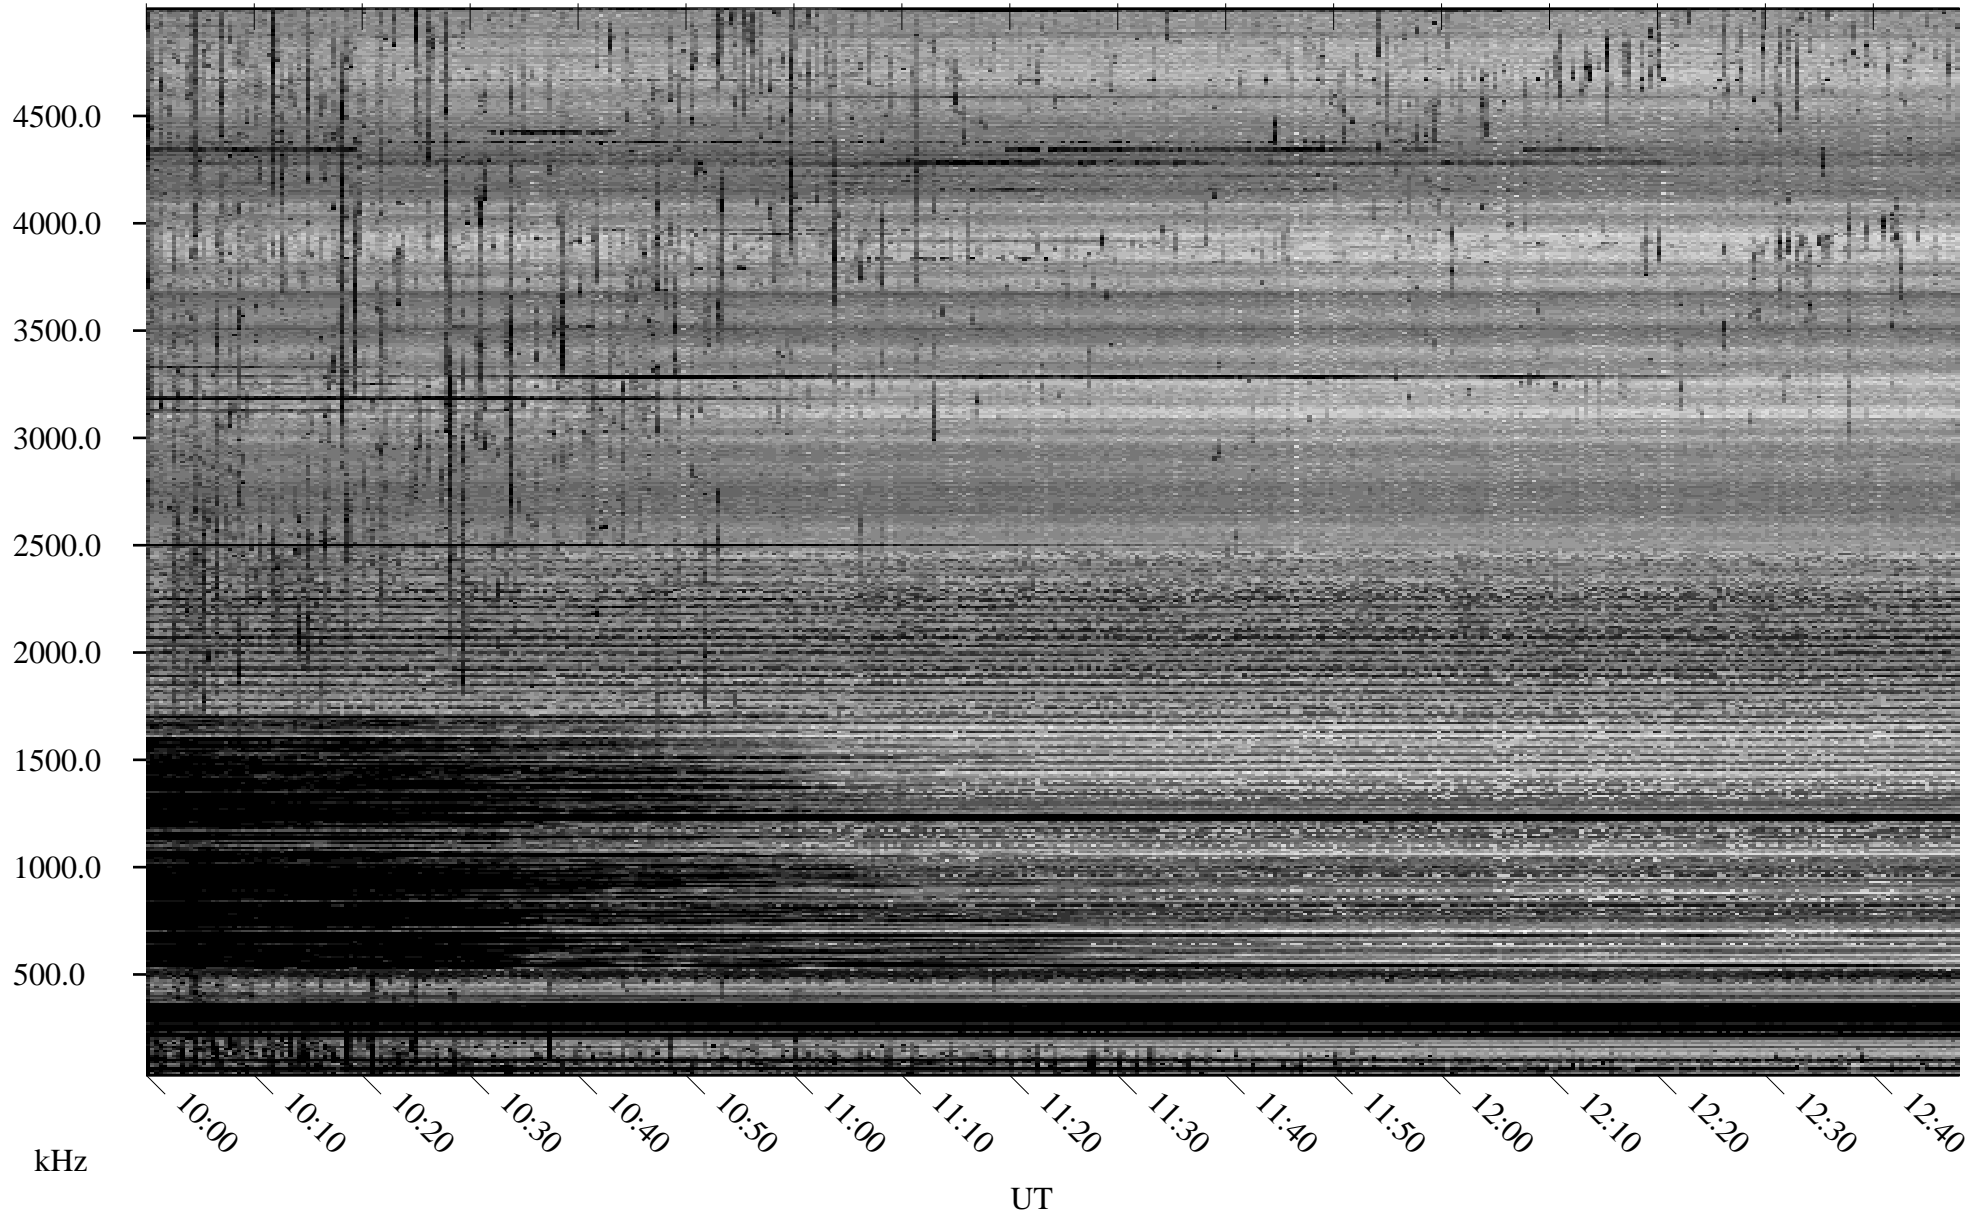

08/22/2006 Churchill, Manitoba

Linear Scale Black = 161 White = 15

ch06234l.r00m max_12

Page 1

08/22/2006 Churchill, Manitoba

Linear Scale Black = 161 White = 15

ch06234l.r00m max_12

Page 2

08/23/2006 Churchill, Manitoba

Linear Scale Black = 161 White = 15

ch06234l.r00m max_12

Page 3

08/23/2006 Churchill, Manitoba

Linear Scale Black = 161 White = 15

ch06234l.r00m max_12

Page 4

08/23/2006 Churchill, Manitoba

Linear Scale Black = 161 White = 15

ch06234l.r00m max_12

Page 5

08/23/2006 Churchill, Manitoba

Linear Scale Black = 161 White = 15

ch06234l.r00m max_12

Page 6

08/23/2006 Churchill, Manitoba

Linear Scale Black = 161 White = 15

ch06234l.r00m max_12

Page 7

08/23/2006 Churchill, Manitoba

Linear Scale Black = 161 White = 15

ch06234l.r00m max_12