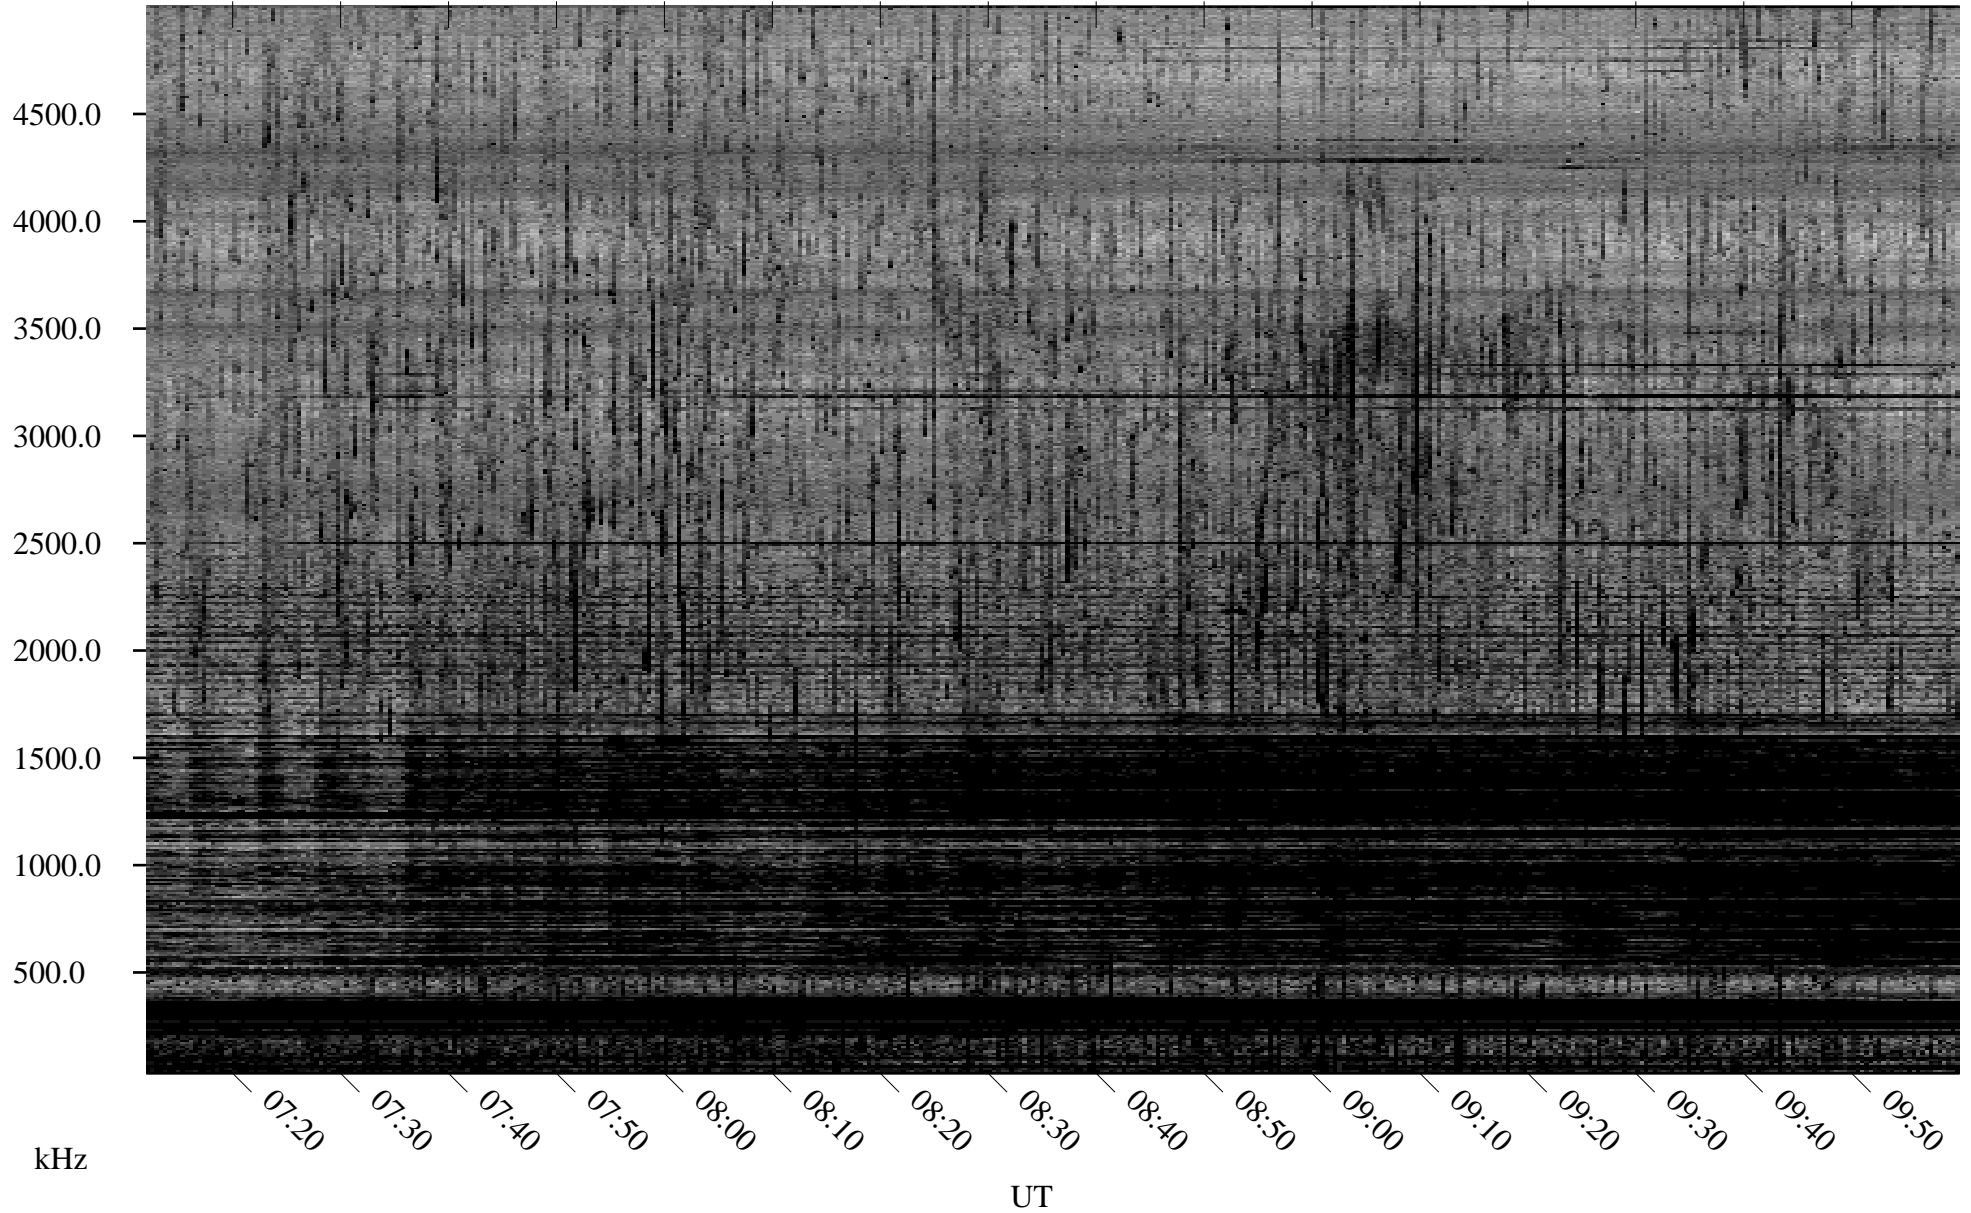

08/22/2006 Churchill, Manitoba

Linear Scale Black = 161 White = 15

ch06234l.r00m max_12

Page 1

08/22/2006 Churchill, Manitoba

Linear Scale Black = 161 White = 15

ch06234l.r00m max_12

Page 2

08/23/2006 Churchill, Manitoba

Linear Scale Black = 161 White = 15

ch06234l.r00m max_12

Page 3

08/23/2006 Churchill, Manitoba

Linear Scale Black = 161 White = 15

ch06234l.r00m max_12

Page 4

08/23/2006 Churchill, Manitoba

Linear Scale Black = 161 White = 15

ch06234l.r00m max_12

Page 5

08/23/2006 Churchill, Manitoba

Linear Scale Black = 161 White = 15

ch06234l.r00m max_12

Page 6

08/23/2006 Churchill, Manitoba

Linear Scale Black = 161 White = 15

ch06234l.r00m max_12

Page 7

08/23/2006 Churchill, Manitoba

Linear Scale Black = 161 White = 15

ch06234l.r00m max_12