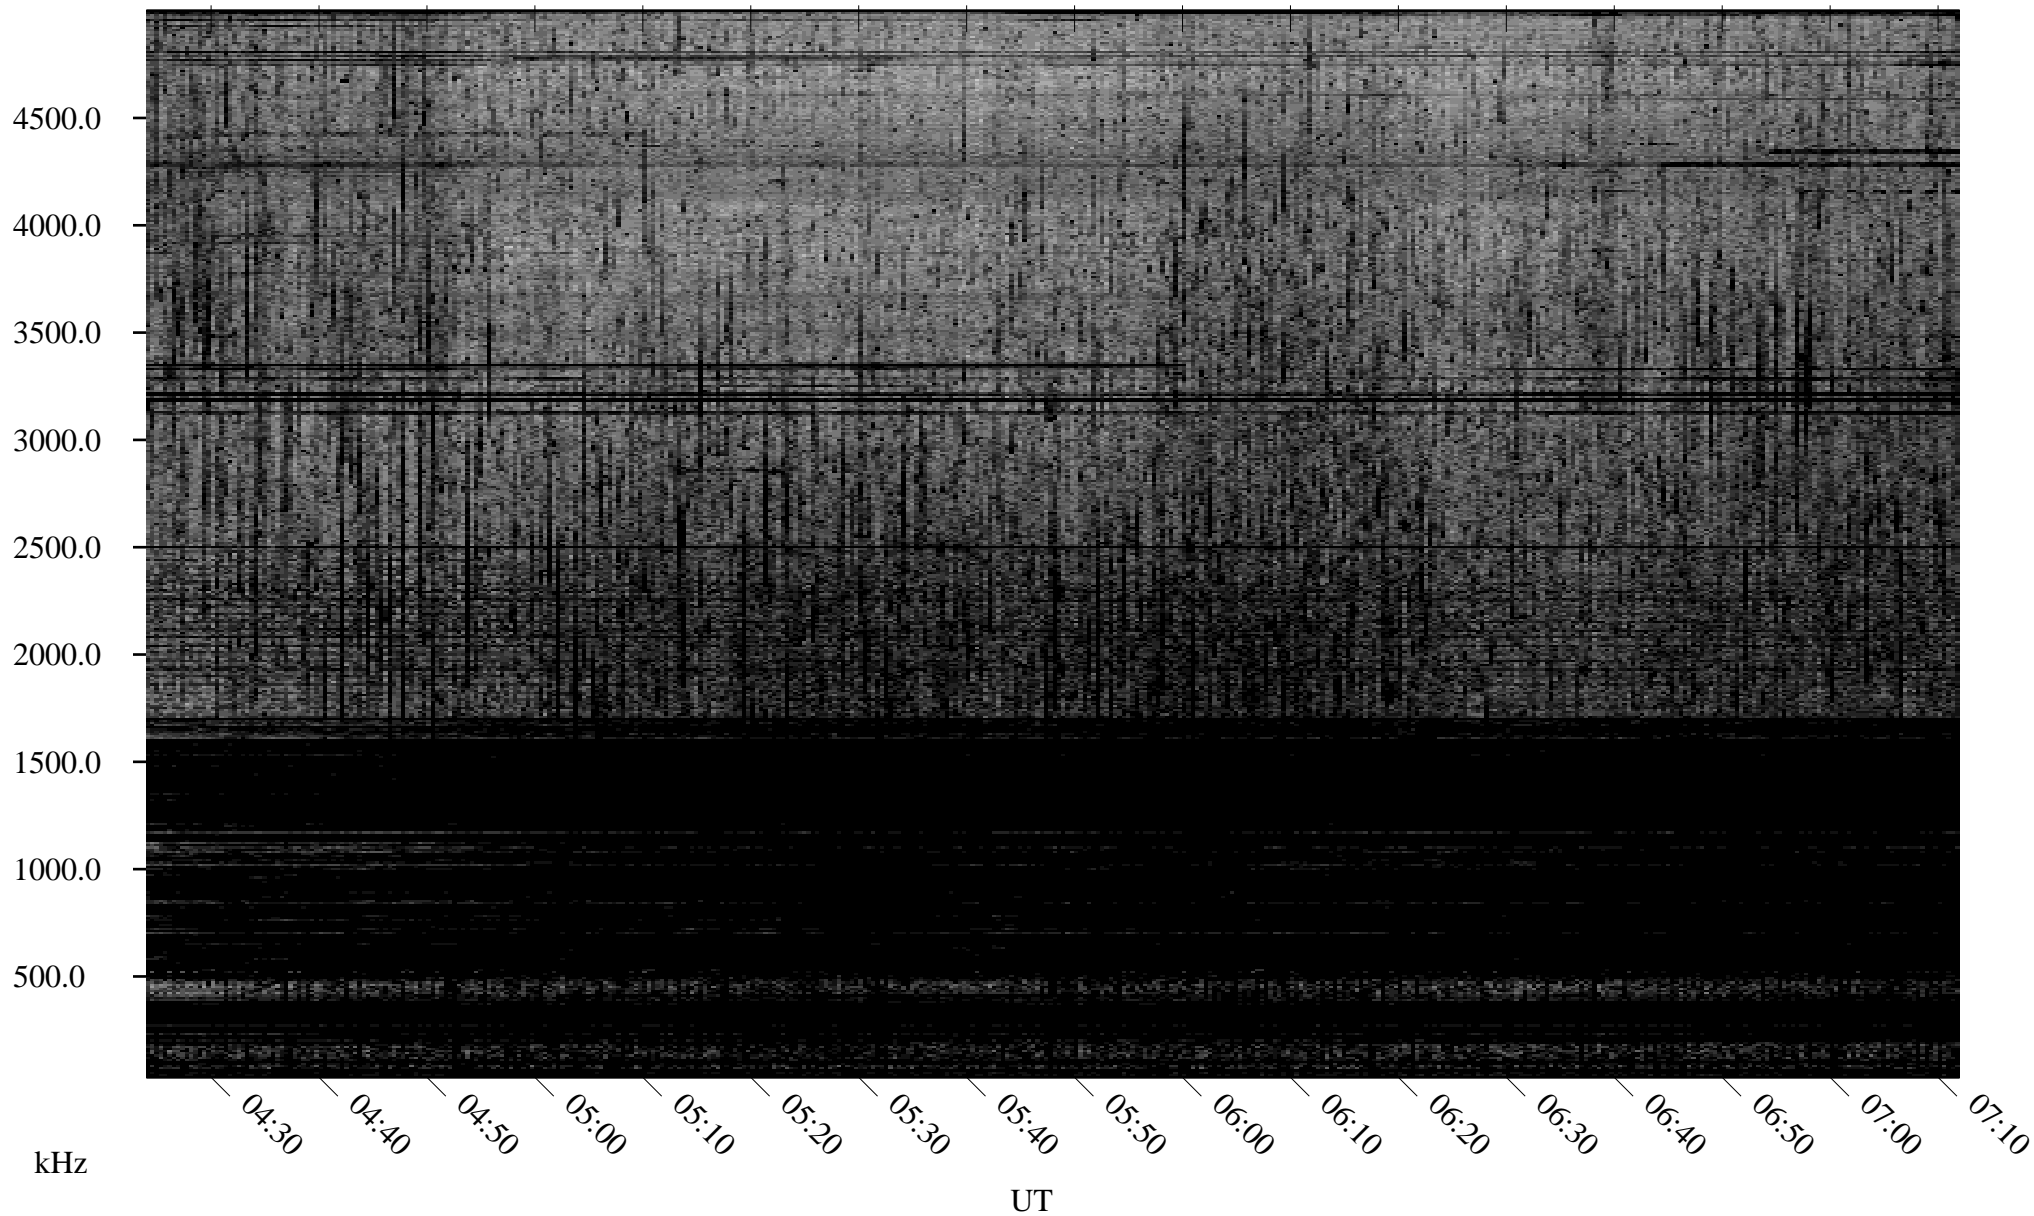

08/23/2006 Churchill, Manitoba

Linear Scale Black = 161 White = 15

ch062351.r00m max_12

Page 1

08/23/2006 Churchill, Manitoba

Linear Scale Black = 161 White = 15

ch062351.r00m max_12

Page 2

08/24/2006 Churchill, Manitoba

Linear Scale Black = 161 White = 15

ch062351.r00m max_12

Page 3

08/24/2006 Churchill, Manitoba

Linear Scale Black = 161 White = 15

ch06235l.r00m max_12

Page 4

08/24/2006 Churchill, Manitoba

Linear Scale Black = 161 White = 15

ch062351.r00m max_12

Page 5

08/24/2006 Churchill, Manitoba

Linear Scale Black = 161 White = 15

ch062351.r00m max_12

Page 6

08/24/2006 Churchill, Manitoba

Linear Scale Black = 161 White = 15

ch06235l.r00m max_12

Page 7

08/24/2006 Churchill, Manitoba

Linear Scale Black = 161 White = 15

ch062351.r00m max_12