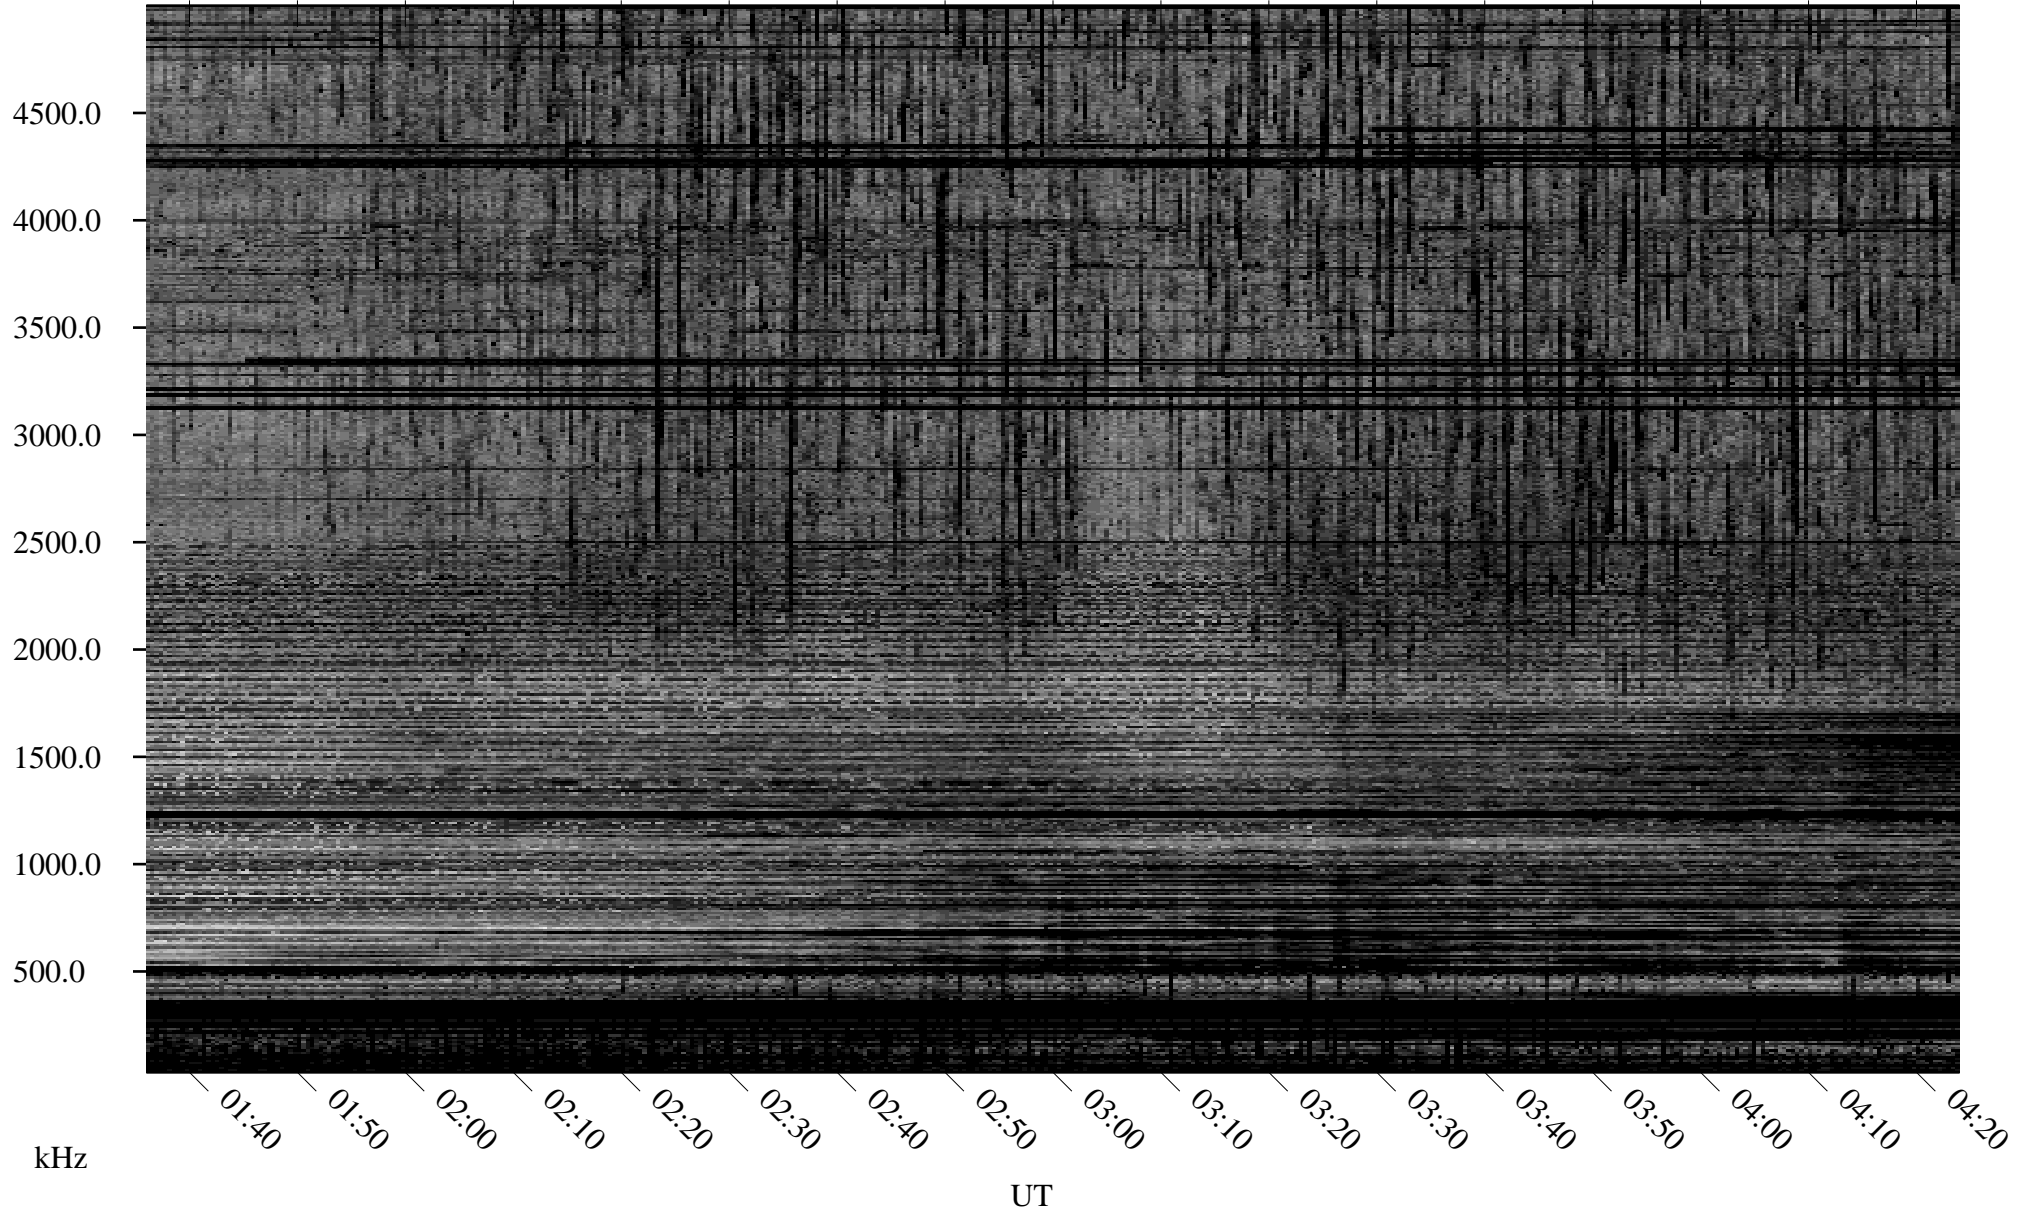

08/24/2006 Churchill, Manitoba

Linear Scale Black = 161 White = 15

ch06236l.r00m max_12

Page 1

08/24/2006 Churchill, Manitoba

Linear Scale Black = 161 White = 15

ch06236l.r00m max_12

Page 2

08/25/2006 Churchill, Manitoba

Linear Scale Black = 161 White = 15

ch06236l.r00m max_12

Page 3

08/25/2006 Churchill, Manitoba

Linear Scale Black = 161 White = 15

ch06236l.r00m max_12

Page 4

08/25/2006 Churchill, Manitoba

Linear Scale Black = 161 White = 15

ch06236l.r00m max_12

Page 5

08/25/2006 Churchill, Manitoba

Linear Scale Black = 161 White = 15

ch06236l.r00m max_12

Page 6

08/25/2006 Churchill, Manitoba

Linear Scale Black = 161 White = 15

ch06236l.r00m max_12

Page 7

08/25/2006 Churchill, Manitoba

Linear Scale Black = 161 White = 15

ch06236l.r00m max_12