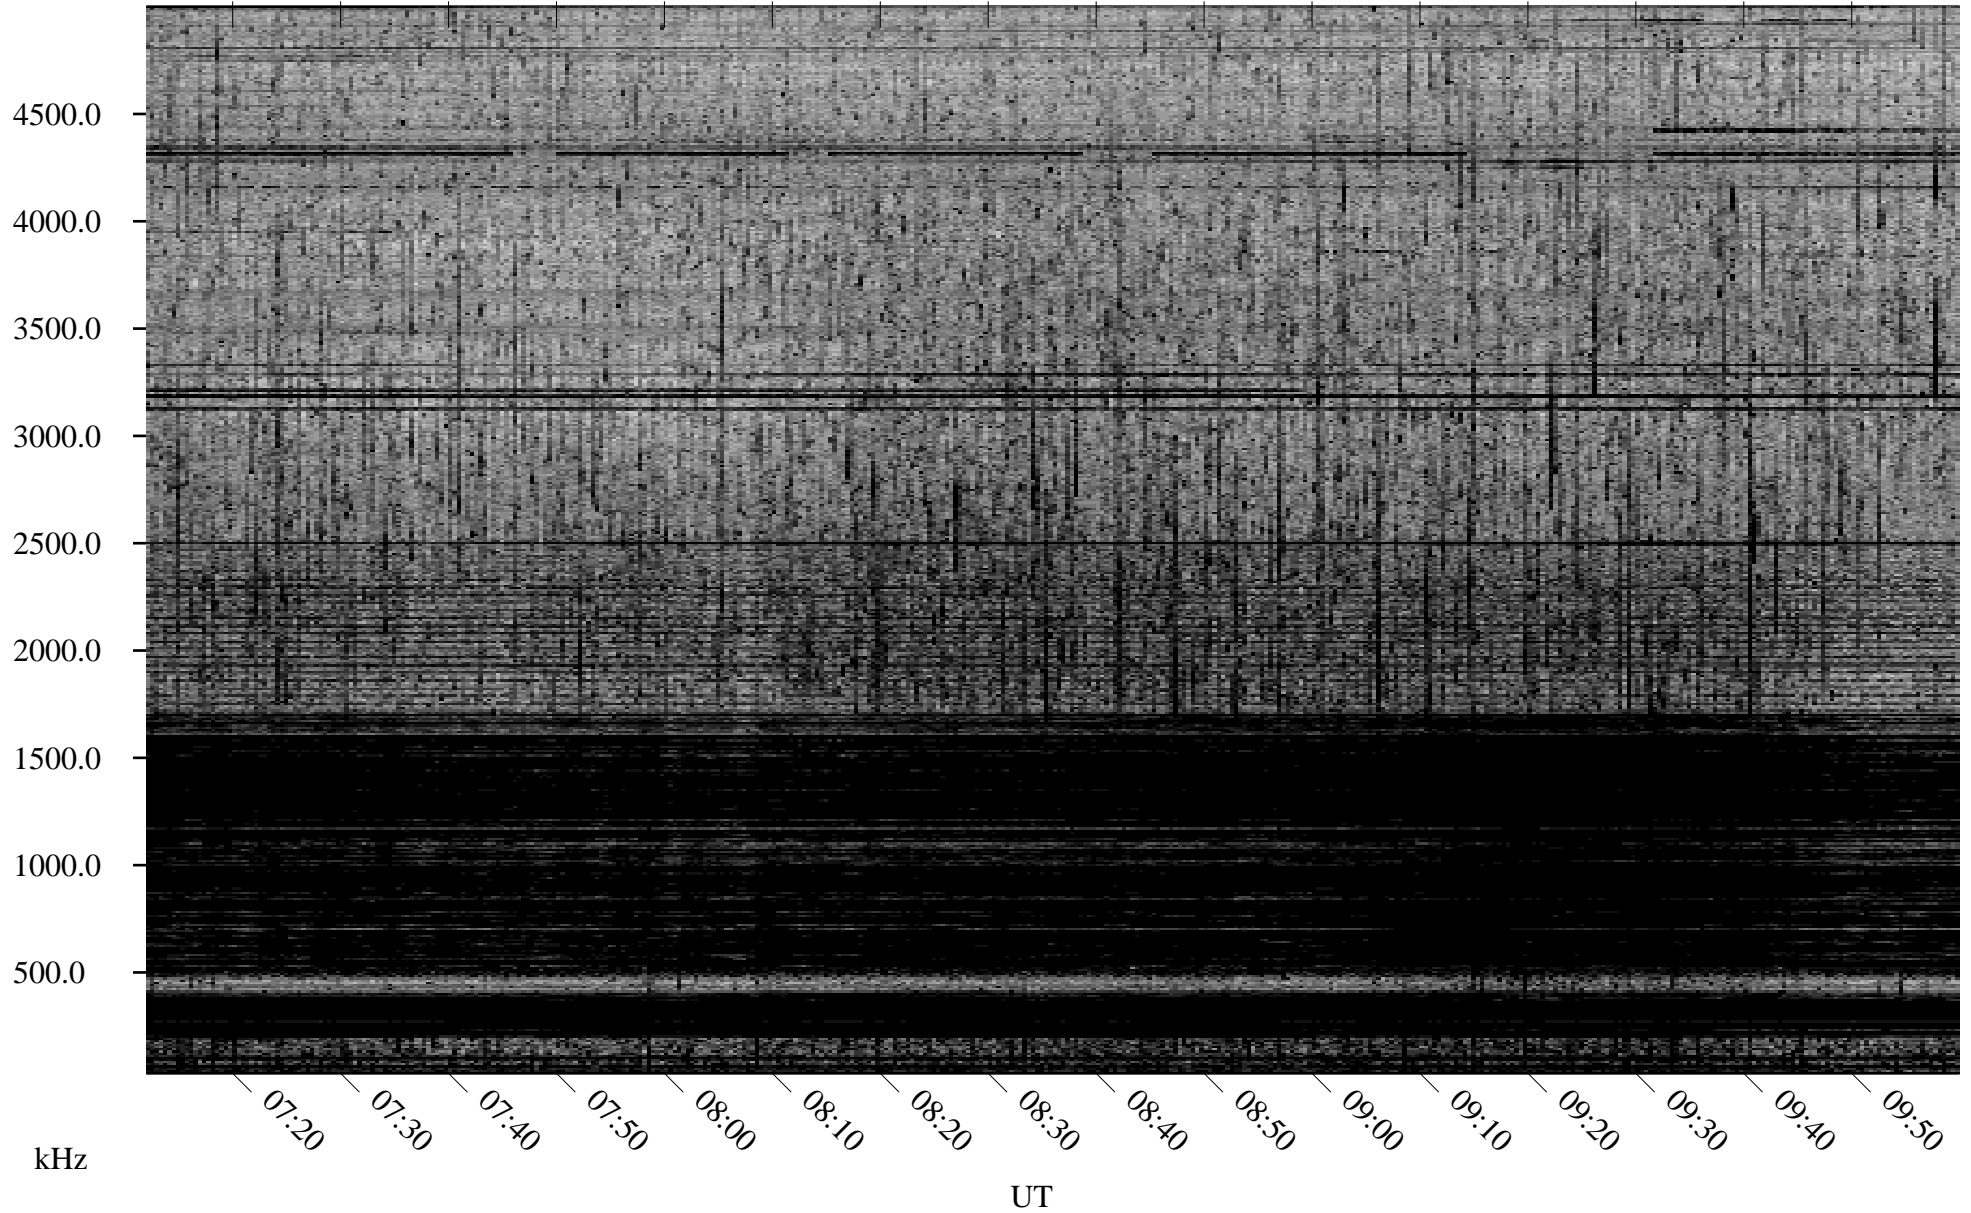

08/24/2006 Churchill, Manitoba

Linear Scale Black = 161 White = 15

ch06236l.r00m max_12

Page 1

08/24/2006 Churchill, Manitoba

Linear Scale Black = 161 White = 15

ch06236l.r00m max_12

Page 2

08/25/2006 Churchill, Manitoba

Linear Scale Black = 161 White = 15

ch06236l.r00m max_12

Page 3

08/25/2006 Churchill, Manitoba

Linear Scale Black = 161 White = 15

ch06236l.r00m max_12

Page 4

08/25/2006 Churchill, Manitoba

Linear Scale Black = 161 White = 15

ch06236l.r00m max_12

Page 5

08/25/2006 Churchill, Manitoba

Linear Scale Black = 161 White = 15

ch06236l.r00m max_12

Page 6

08/25/2006 Churchill, Manitoba

Linear Scale Black = 161 White = 15

ch06236l.r00m max_12

Page 7

08/25/2006 Churchill, Manitoba

Linear Scale Black = 161 White = 15

ch06236l.r00m max_12