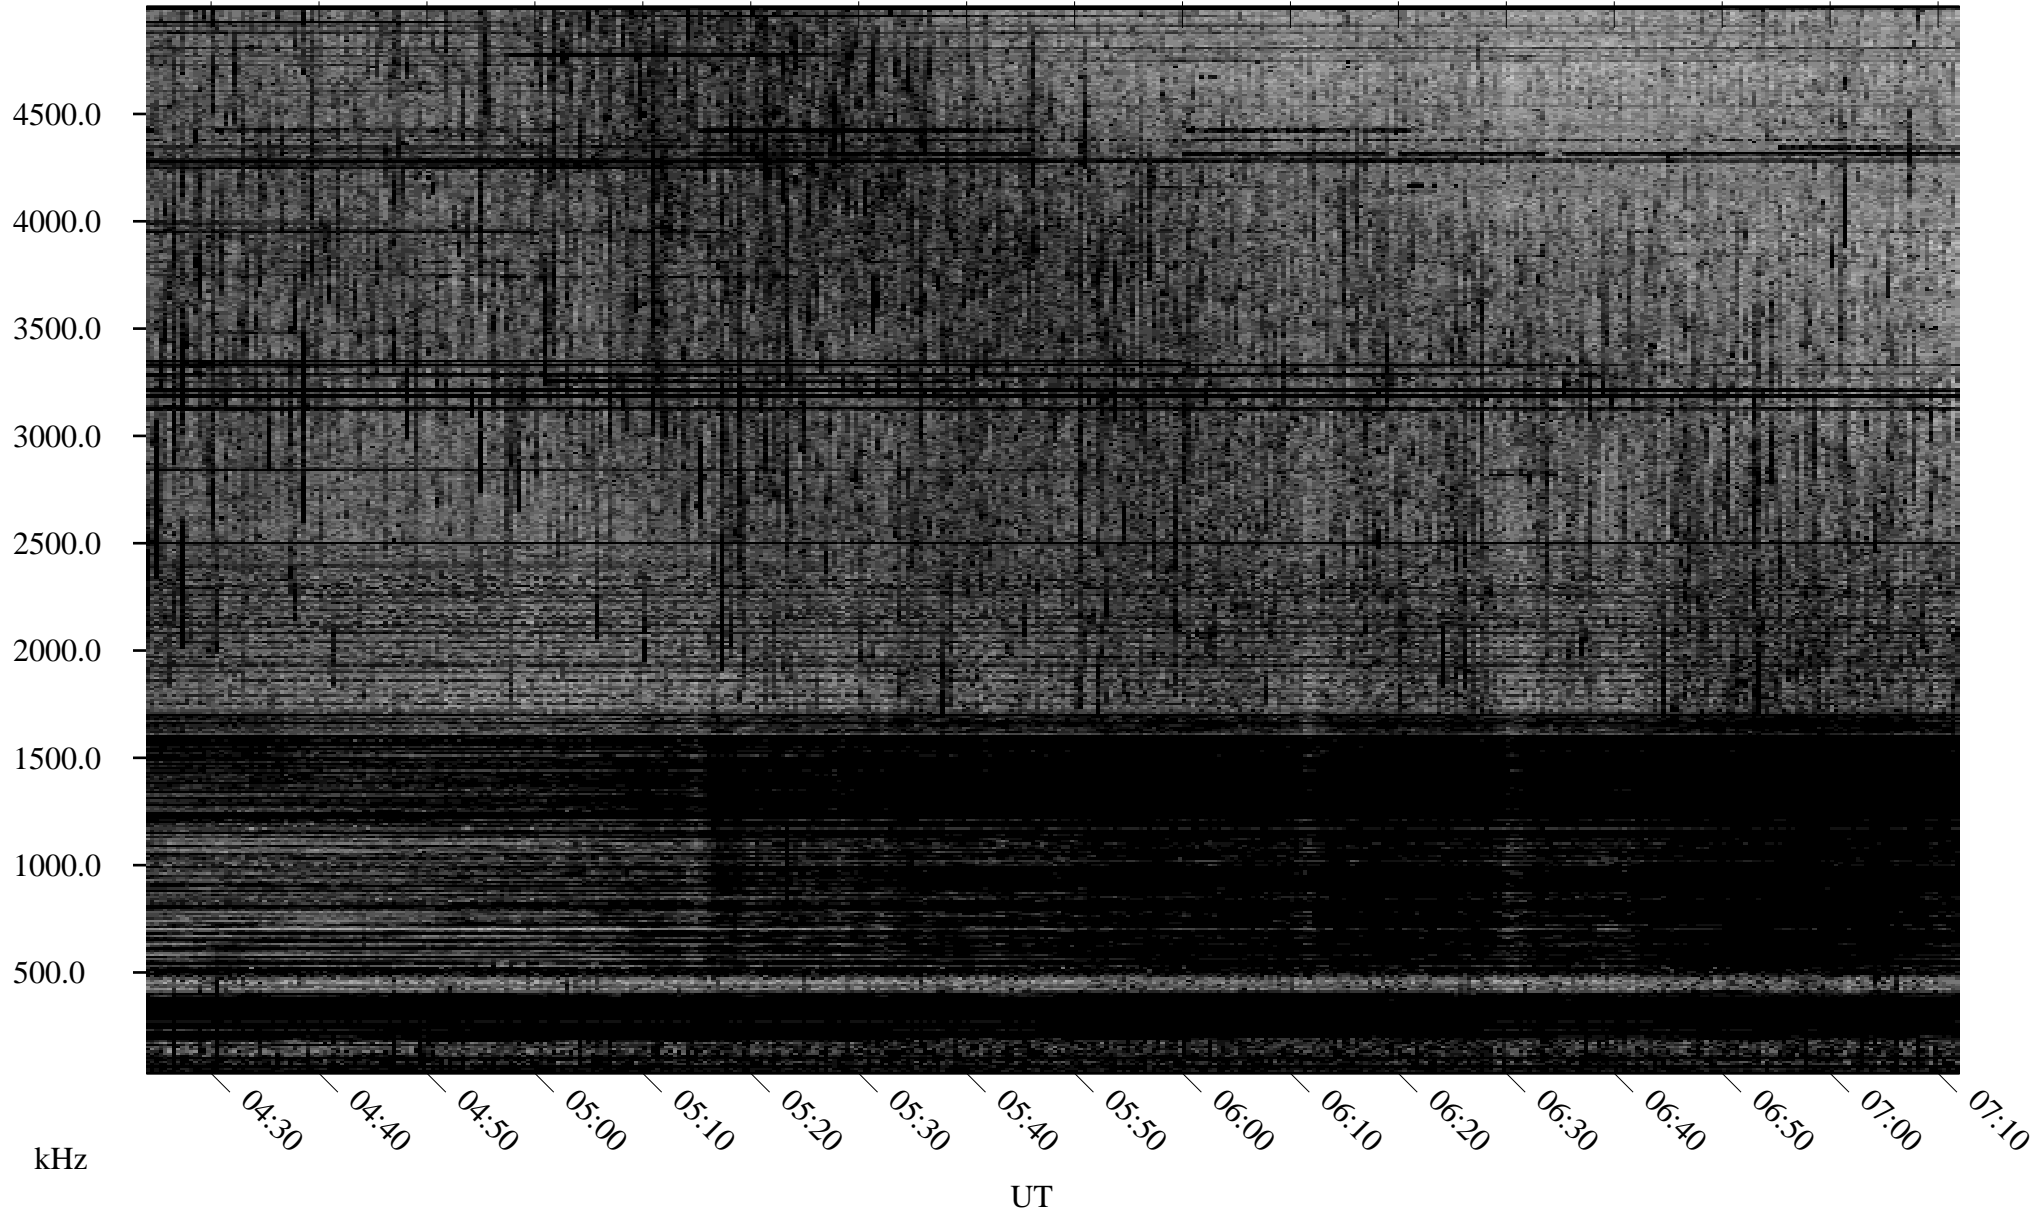

08/24/2006 Churchill, Manitoba

Linear Scale Black = 161 White = 15

ch06236l.r00m max_12

Page 1

08/24/2006 Churchill, Manitoba

Linear Scale Black = 161 White = 15

ch06236l.r00m max_12

Page 2

08/25/2006 Churchill, Manitoba

Linear Scale Black = 161 White = 15

ch06236l.r00m max_12

Page 3

08/25/2006 Churchill, Manitoba

Linear Scale Black = 161 White = 15

ch06236l.r00m max_12

Page 4

08/25/2006 Churchill, Manitoba

Linear Scale Black = 161 White = 15

ch06236l.r00m max_12

Page 5

08/25/2006 Churchill, Manitoba

Linear Scale Black = 161 White = 15

ch06236l.r00m max_12

Page 6

08/25/2006 Churchill, Manitoba

Linear Scale Black = 161 White = 15

ch06236l.r00m max_12

Page 7

08/25/2006 Churchill, Manitoba

Linear Scale Black = 161 White = 15

ch06236l.r00m max_12