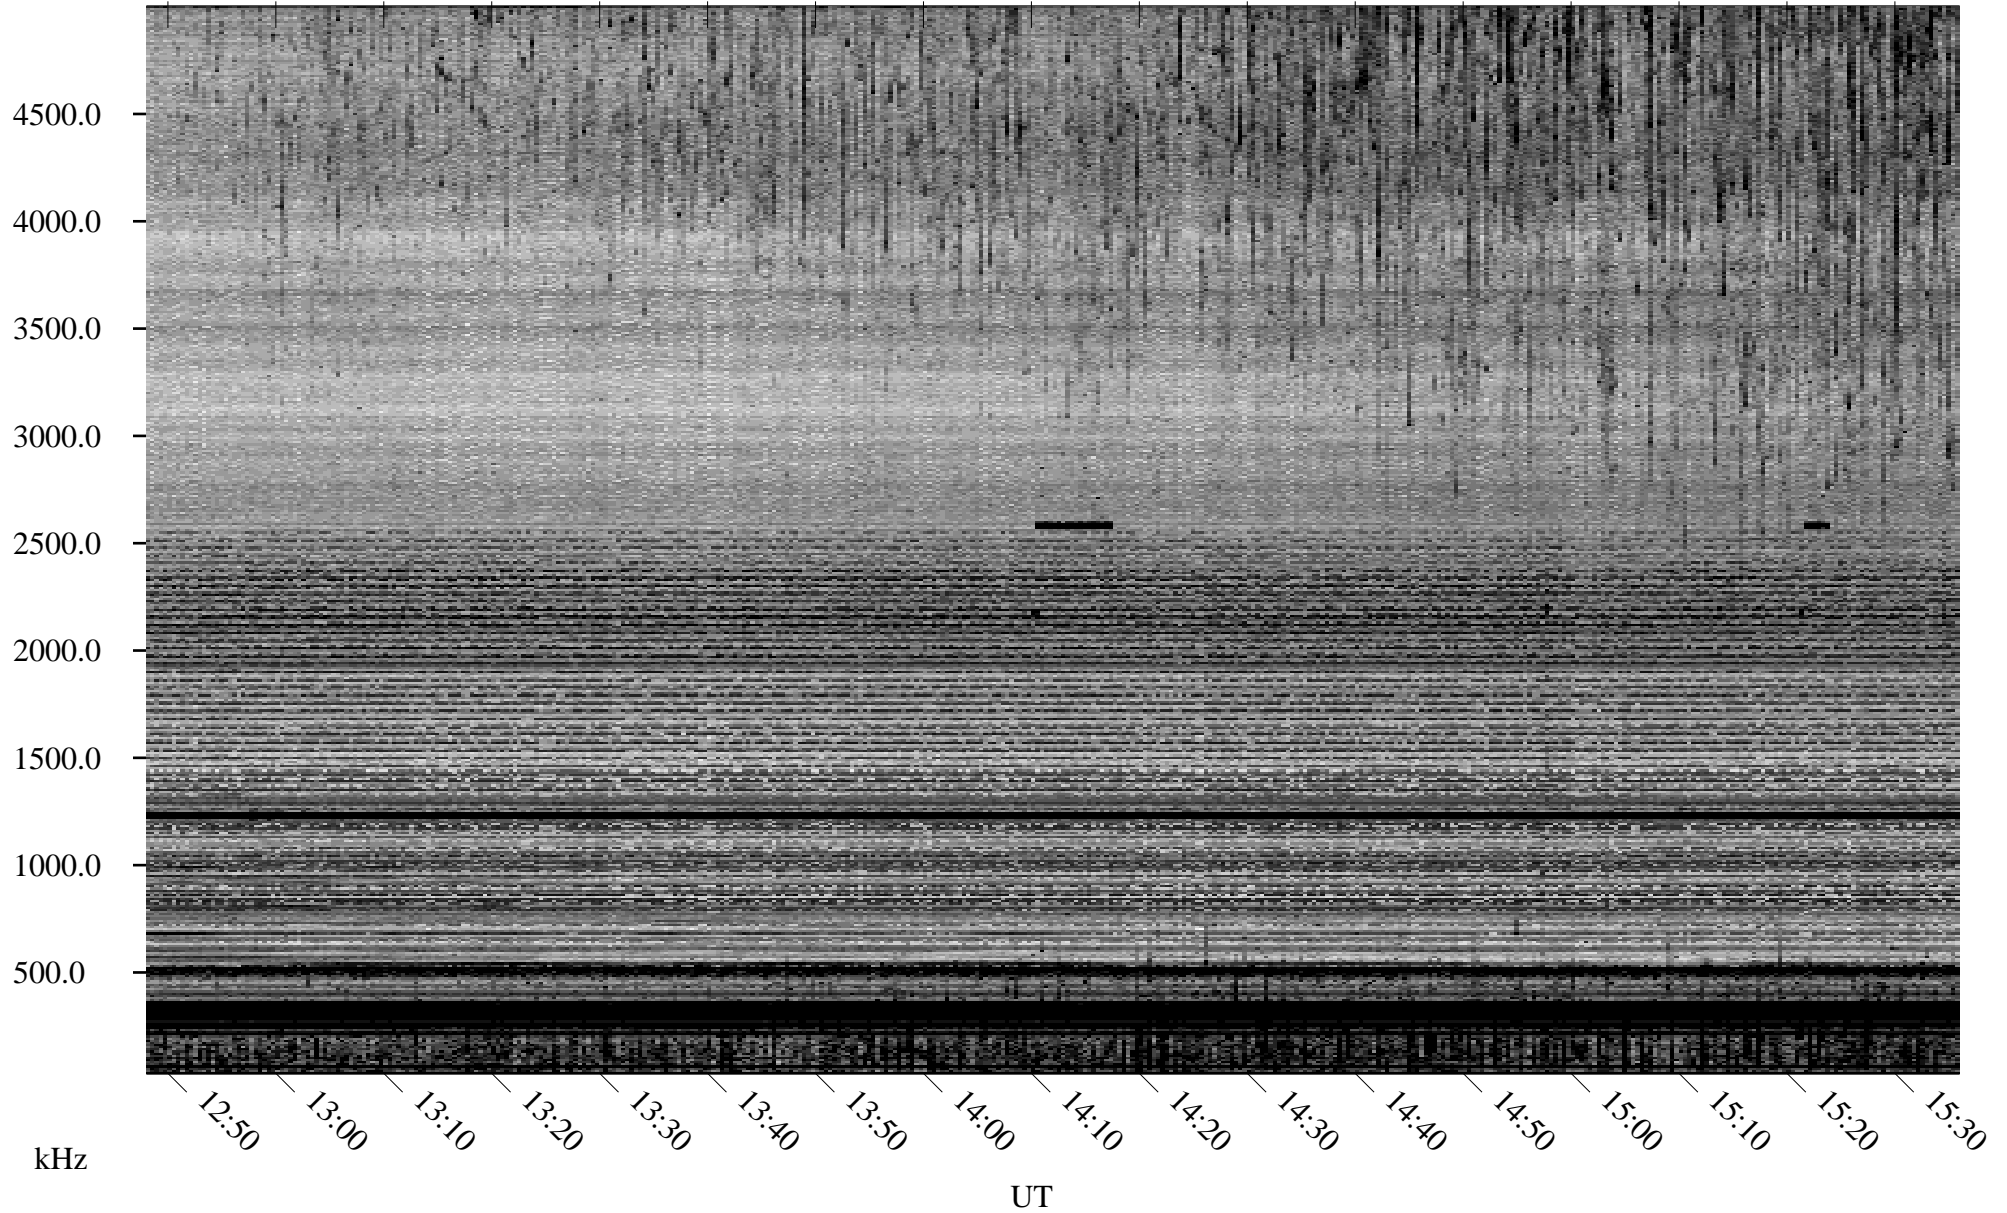

08/30/2006 Churchill, Manitoba

Linear Scale Black = 161 White = 15

ch06242l.r00m max_12

Page 1

08/30/2006 Churchill, Manitoba

Linear Scale Black = 161 White = 15

ch06242l.r00m max_12

Page 2

08/31/2006 Churchill, Manitoba

Linear Scale Black = 161 White = 15

ch06242l.r00m max_12

Page 3

08/31/2006 Churchill, Manitoba

Linear Scale Black = 161 White = 15

ch06242l.r00m max_12

Page 4

08/31/2006 Churchill, Manitoba

Linear Scale Black = 161 White = 15

ch06242l.r00m max_12

Page 5

08/31/2006 Churchill, Manitoba

Linear Scale Black = 161 White = 15

ch06242l.r00m max_12

Page 6

08/31/2006 Churchill, Manitoba

Linear Scale Black = 161 White = 15

ch06242l.r00m max_12

Page 7

08/31/2006 Churchill, Manitoba

Linear Scale Black = 161 White = 15

ch06242l.r00m max_12