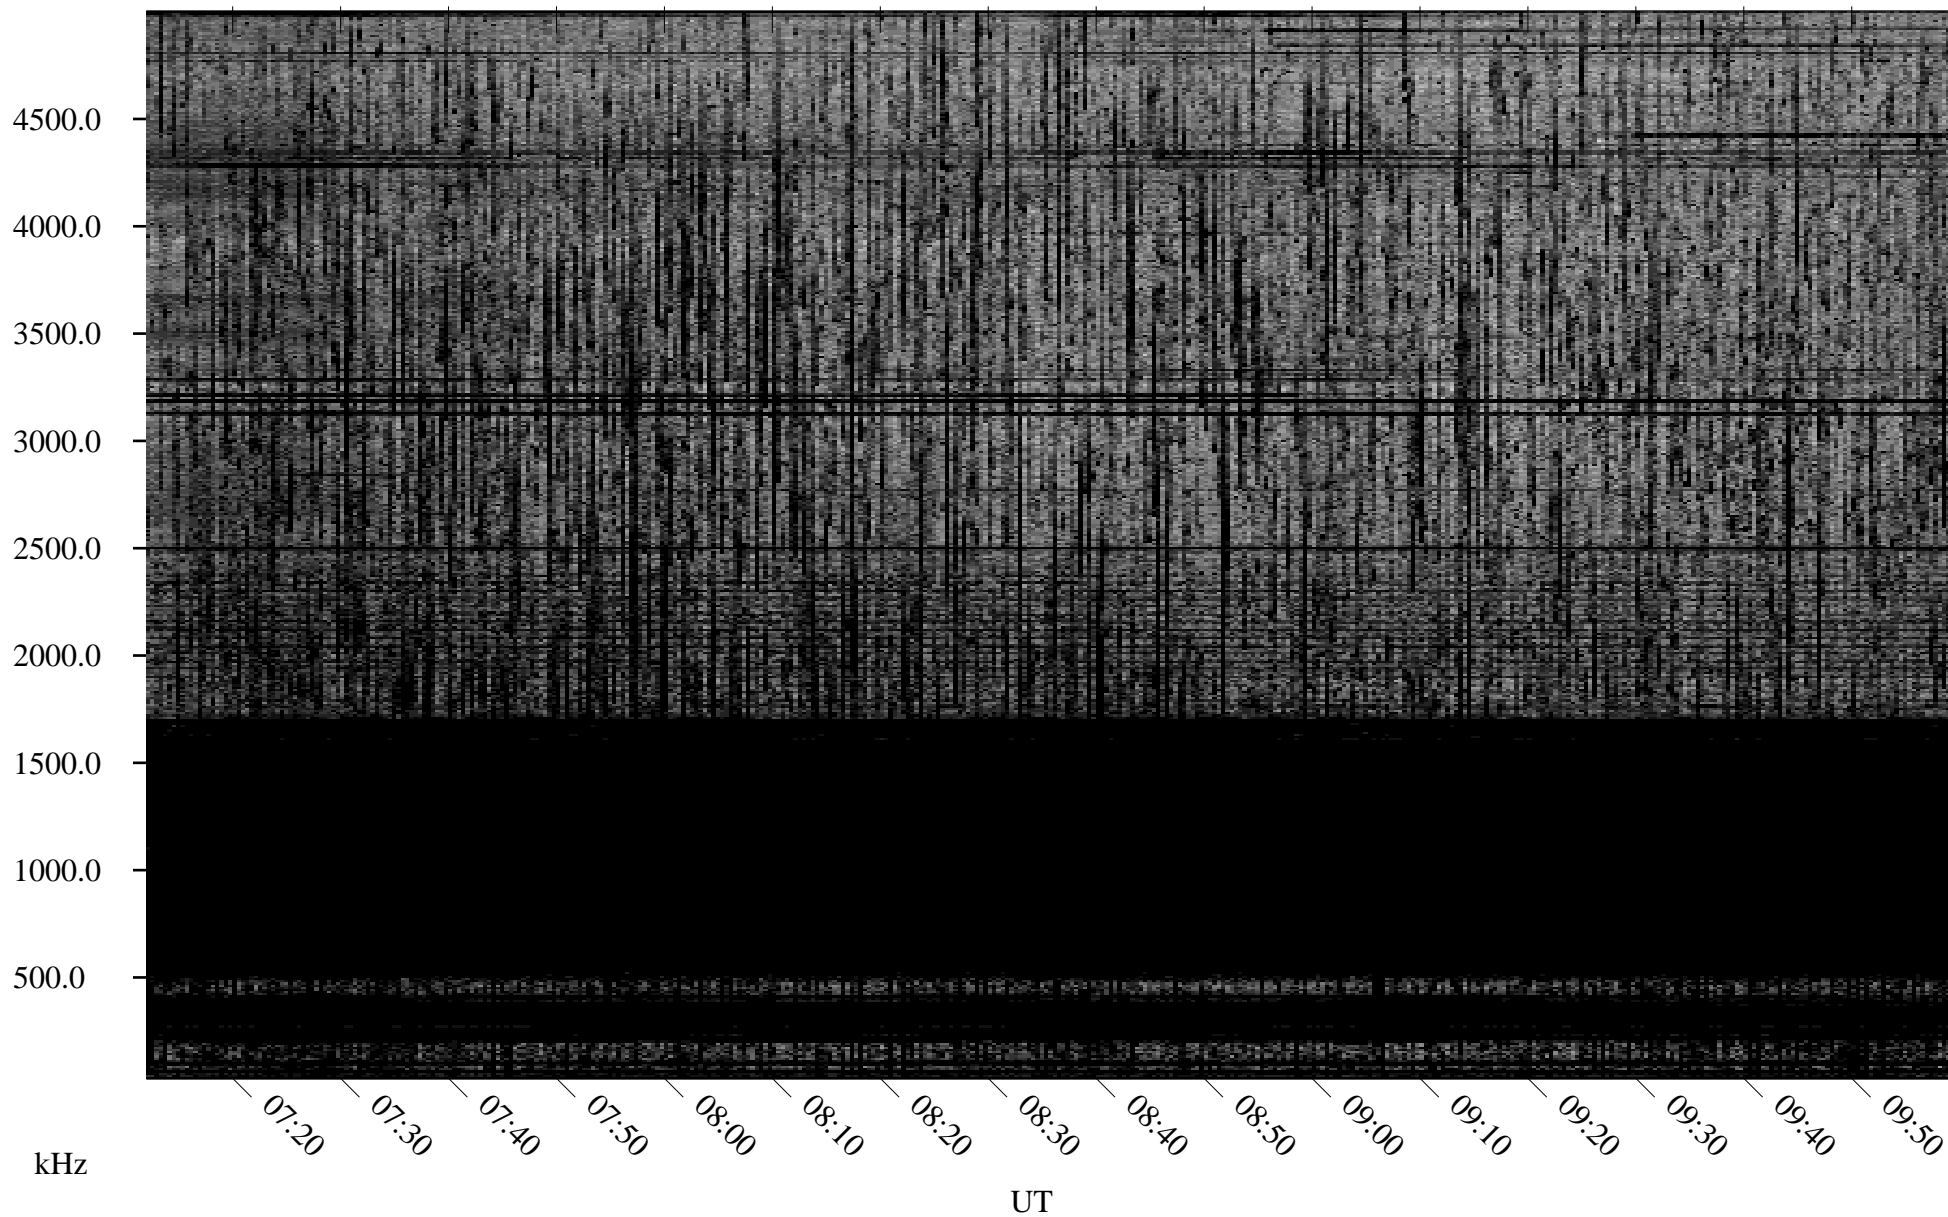

08/30/2006 Churchill, Manitoba

Linear Scale Black = 161 White = 15

ch06242l.r00m max_12

Page 1

08/30/2006 Churchill, Manitoba

Linear Scale Black = 161 White = 15

ch06242l.r00m max_12

Page 2

08/31/2006 Churchill, Manitoba

Linear Scale Black = 161 White = 15

ch06242l.r00m max_12

Page 3

08/31/2006 Churchill, Manitoba

Linear Scale Black = 161 White = 15

ch06242l.r00m max_12

Page 4

08/31/2006 Churchill, Manitoba

Linear Scale Black = 161 White = 15

ch06242l.r00m max_12

Page 5

08/31/2006 Churchill, Manitoba

Linear Scale Black = 161 White = 15

ch06242l.r00m max_12

Page 6

08/31/2006 Churchill, Manitoba

Linear Scale Black = 161 White = 15

ch06242l.r00m max_12

Page 7

08/31/2006 Churchill, Manitoba

Linear Scale Black = 161 White = 15

ch06242l.r00m max_12