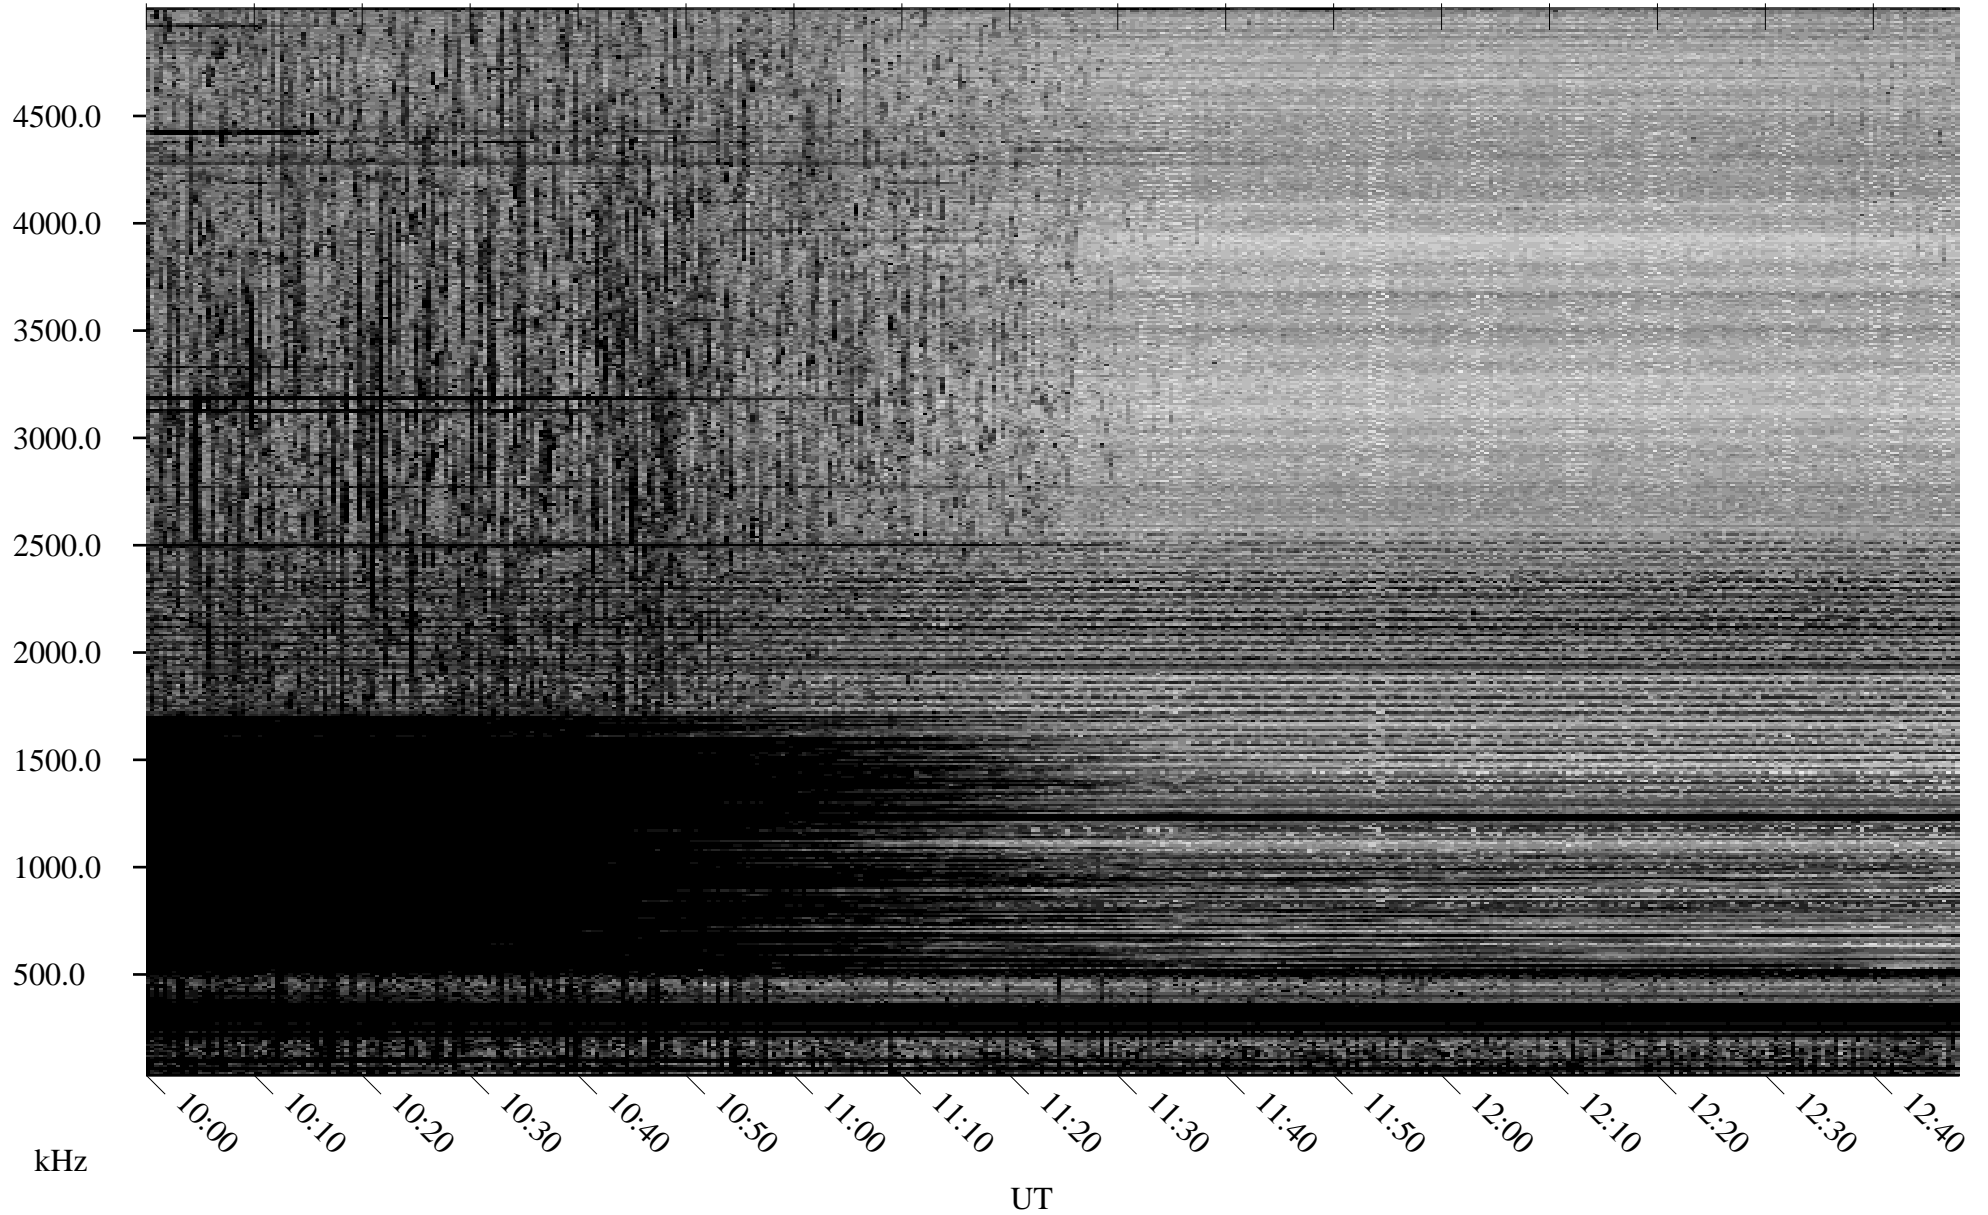

08/30/2006 Churchill, Manitoba

Linear Scale Black = 161 White = 15

ch06242l.r00m max_12

Page 1

08/30/2006 Churchill, Manitoba

Linear Scale Black = 161 White = 15

ch06242l.r00m max_12

Page 2

08/31/2006 Churchill, Manitoba

Linear Scale Black = 161 White = 15

ch06242l.r00m max_12

Page 3

08/31/2006 Churchill, Manitoba

Linear Scale Black = 161 White = 15

ch06242l.r00m max_12

Page 4

08/31/2006 Churchill, Manitoba

Linear Scale Black = 161 White = 15

ch06242l.r00m max_12

Page 5

08/31/2006 Churchill, Manitoba

Linear Scale Black = 161 White = 15

ch06242l.r00m max_12

Page 6

08/31/2006 Churchill, Manitoba

Linear Scale Black = 161 White = 15

ch06242l.r00m max_12

Page 7

08/31/2006 Churchill, Manitoba

Linear Scale Black = 161 White = 15

ch06242l.r00m max_12