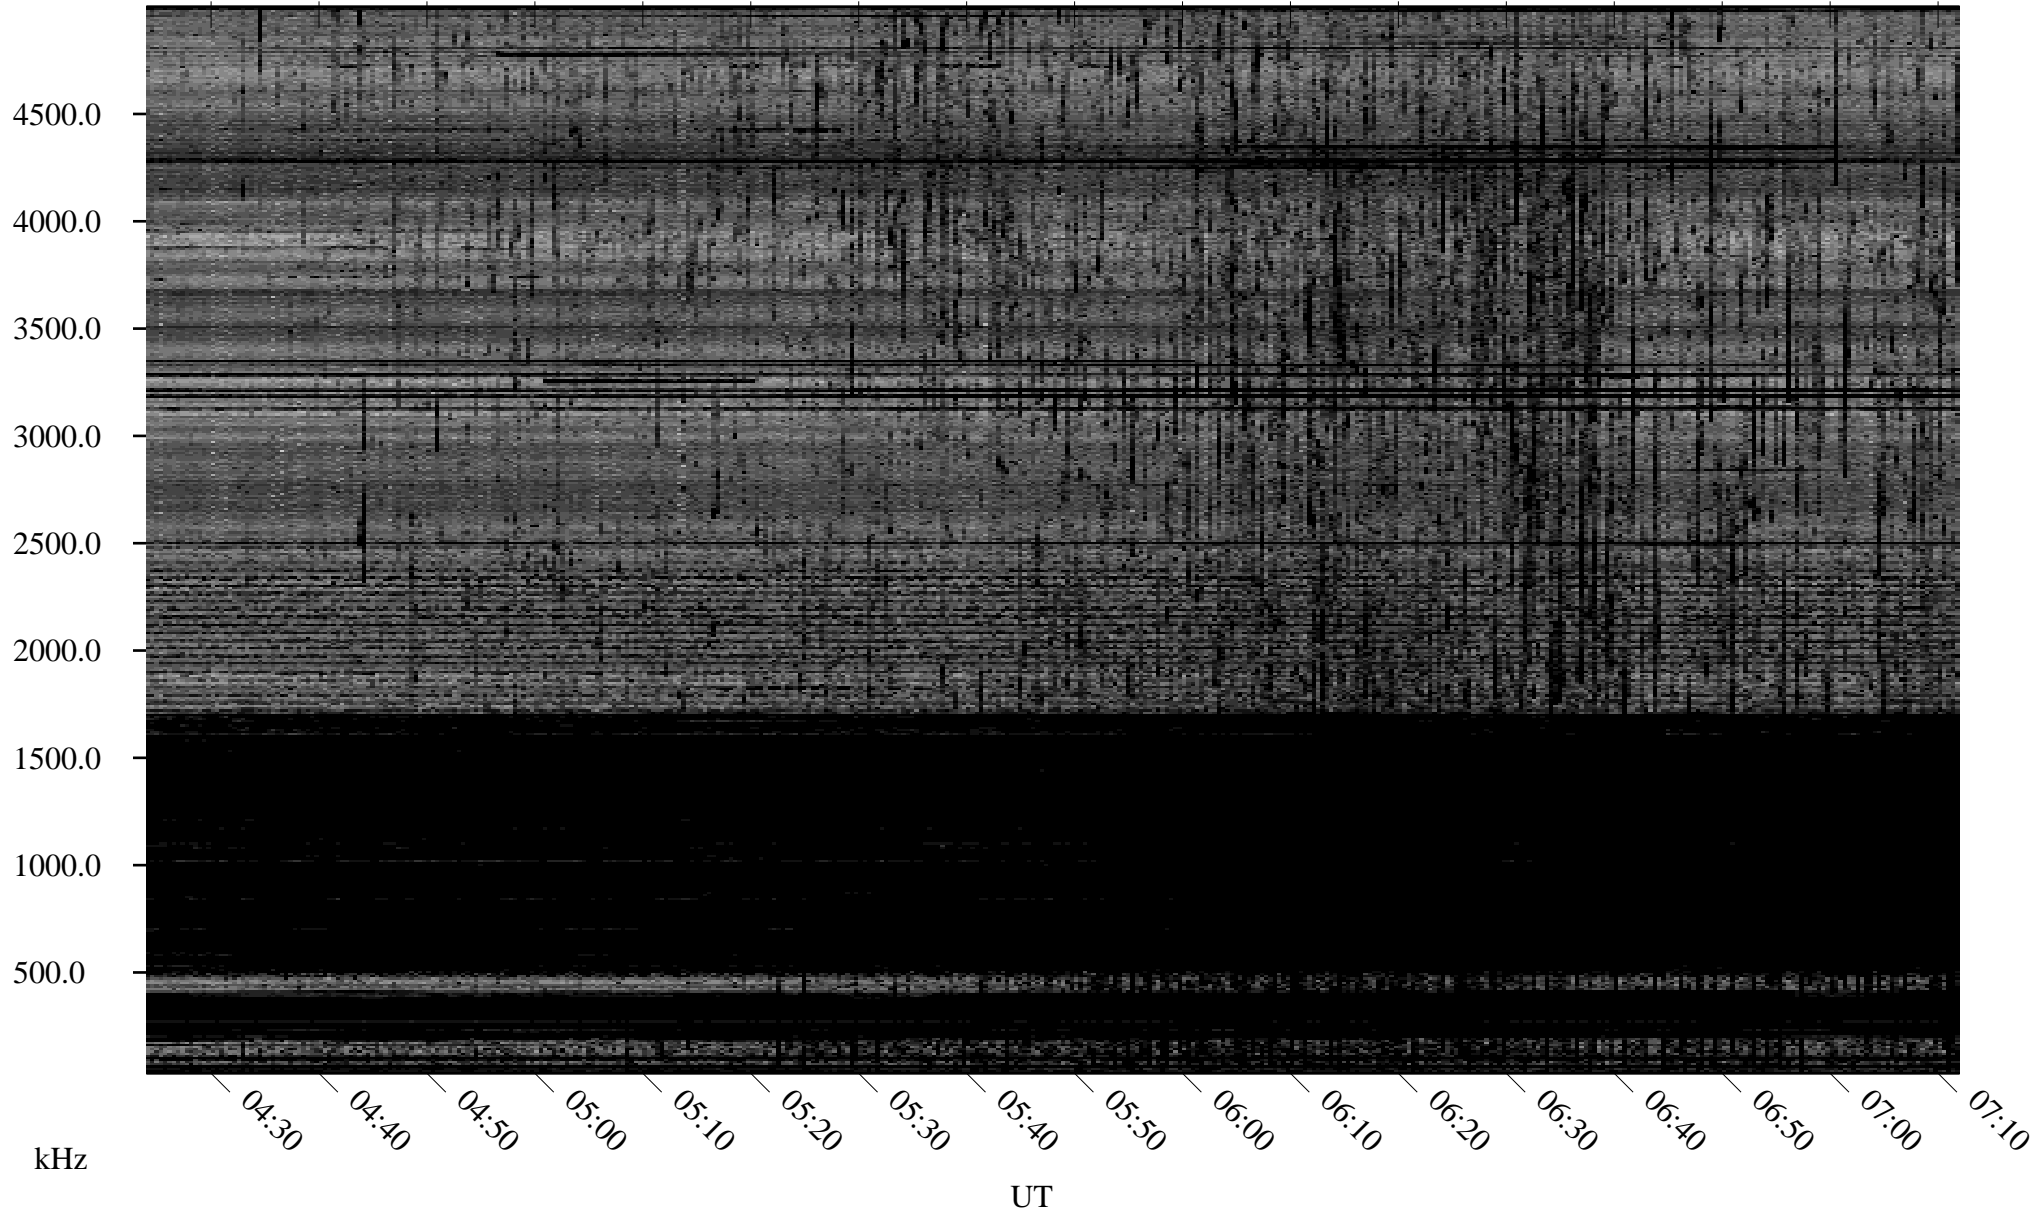

08/30/2006 Churchill, Manitoba

Linear Scale Black = 161 White = 15

ch06242l.r00m max_12

Page 1

08/30/2006 Churchill, Manitoba

Linear Scale Black = 161 White = 15

ch06242l.r00m max_12

Page 2

08/31/2006 Churchill, Manitoba

Linear Scale Black = 161 White = 15

ch06242l.r00m max_12

Page 3

08/31/2006 Churchill, Manitoba

Linear Scale Black = 161 White = 15

ch06242l.r00m max_12

Page 4

08/31/2006 Churchill, Manitoba

Linear Scale Black = 161 White = 15

ch06242l.r00m max_12

Page 5

08/31/2006 Churchill, Manitoba

Linear Scale Black = 161 White = 15

ch06242l.r00m max_12

Page 6

08/31/2006 Churchill, Manitoba

Linear Scale Black = 161 White = 15

ch06242l.r00m max_12

Page 7

08/31/2006 Churchill, Manitoba

Linear Scale Black = 161 White = 15

ch06242l.r00m max_12