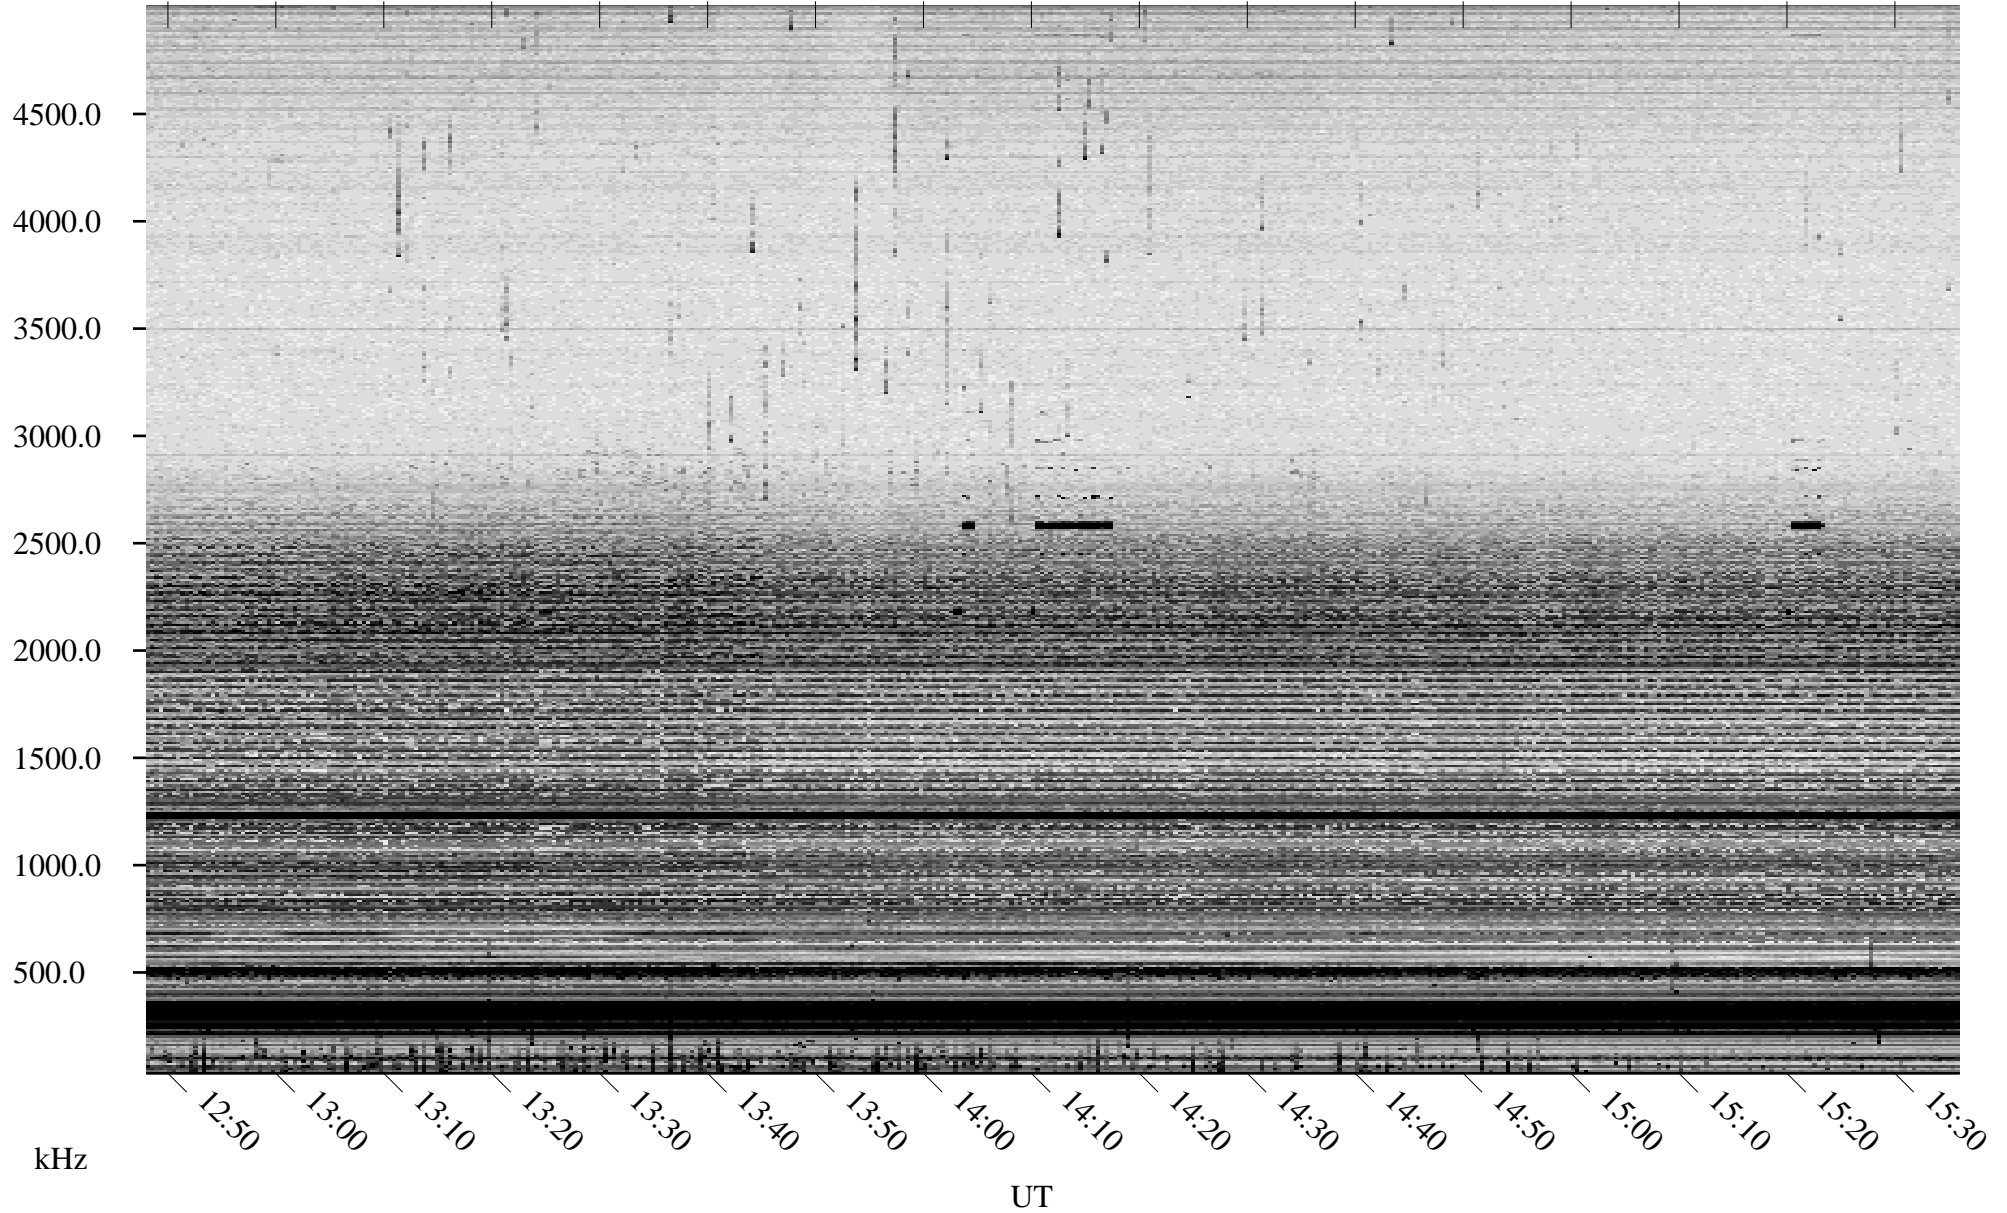

08/31/2006 Churchill, Manitoba

Linear Scale Black = 161 White = 15

ch06243l.r00m max_12

Page 1

08/31/2006 Churchill, Manitoba

Linear Scale Black = 161 White = 15

ch06243l.r00m max_12

Page 2

09/01/2006 Churchill, Manitoba

Linear Scale Black = 161 White = 15

ch06243l.r00m max_12

Page 3

09/01/2006 Churchill, Manitoba

Linear Scale Black = 161 White = 15

ch06243l.r00m max_12

Page 4

09/01/2006 Churchill, Manitoba

Linear Scale Black = 161 White = 15

ch06243l.r00m max_12

Page 5

09/01/2006 Churchill, Manitoba

Linear Scale Black = 161 White = 15

ch06243l.r00m max_12

Page 6

09/01/2006 Churchill, Manitoba

Linear Scale Black = 161 White = 15

ch06243l.r00m max_12

Page 7

09/01/2006 Churchill, Manitoba

Linear Scale Black = 161 White = 15

ch06243l.r00m max_12

Page 8