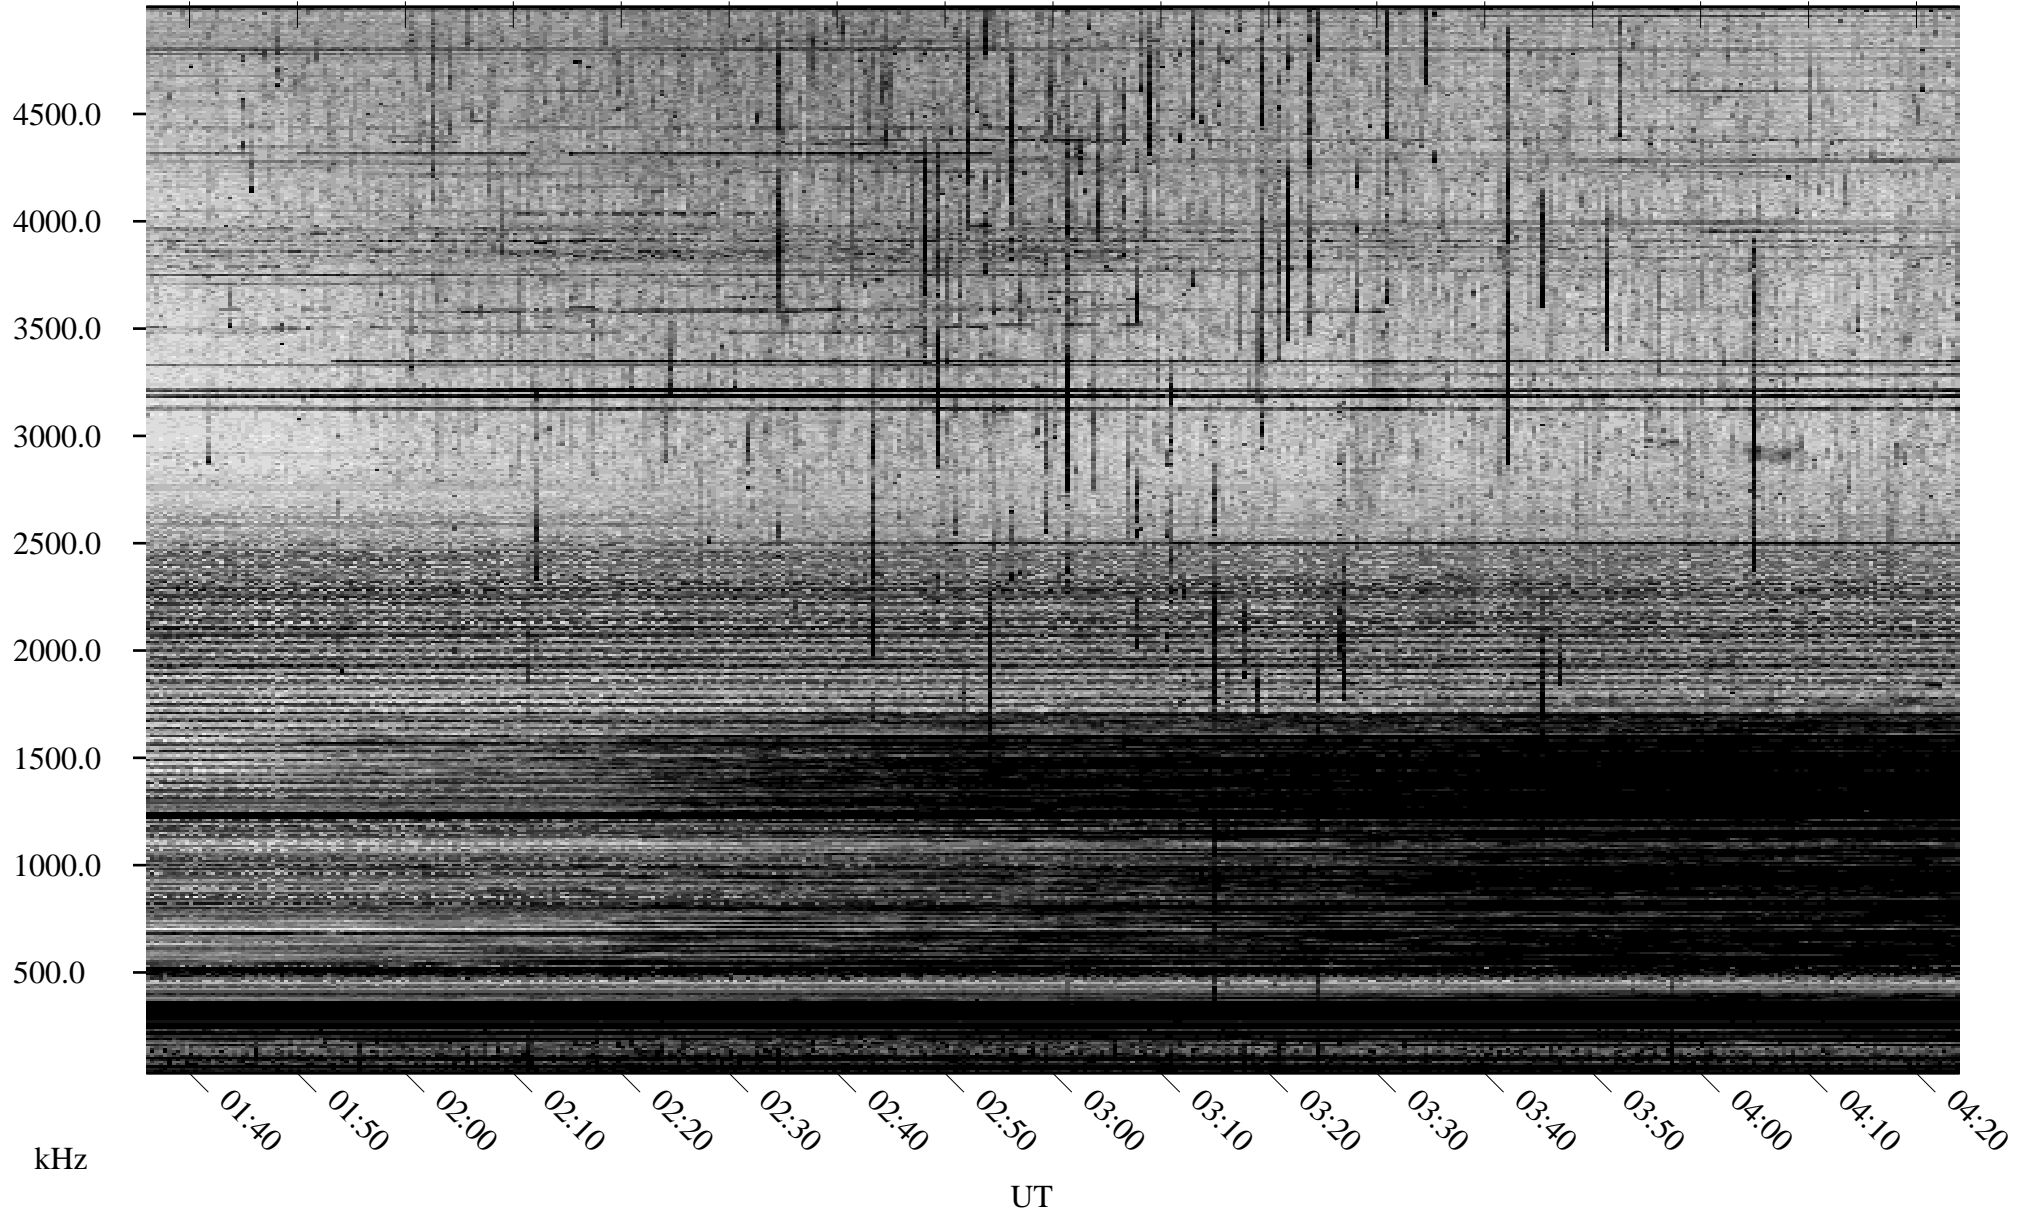

09/01/2006 Churchill, Manitoba

Linear Scale Black = 161 White = 15

ch06244l.r00m max_12

Page 1

09/01/2006 Churchill, Manitoba

Linear Scale Black = 161 White = 15

ch06244l.r00m max_12

Page 2

09/02/2006 Churchill, Manitoba

Linear Scale Black = 161 White = 15

ch06244l.r00m max_12

Page 3

09/02/2006 Churchill, Manitoba

Linear Scale Black = 161 White = 15

ch06244l.r00m max_12

Page 4

09/02/2006 Churchill, Manitoba

Linear Scale Black = 161 White = 15

ch06244l.r00m max_12

Page 5

09/02/2006 Churchill, Manitoba

Linear Scale Black = 161 White = 15

ch06244l.r00m max_12

Page 6

09/02/2006 Churchill, Manitoba

Linear Scale Black = 161 White = 15

ch06244l.r00m max_12

Page 7

09/02/2006 Churchill, Manitoba

Linear Scale Black = 161 White = 15

ch06244l.r00m max_12

Page 8