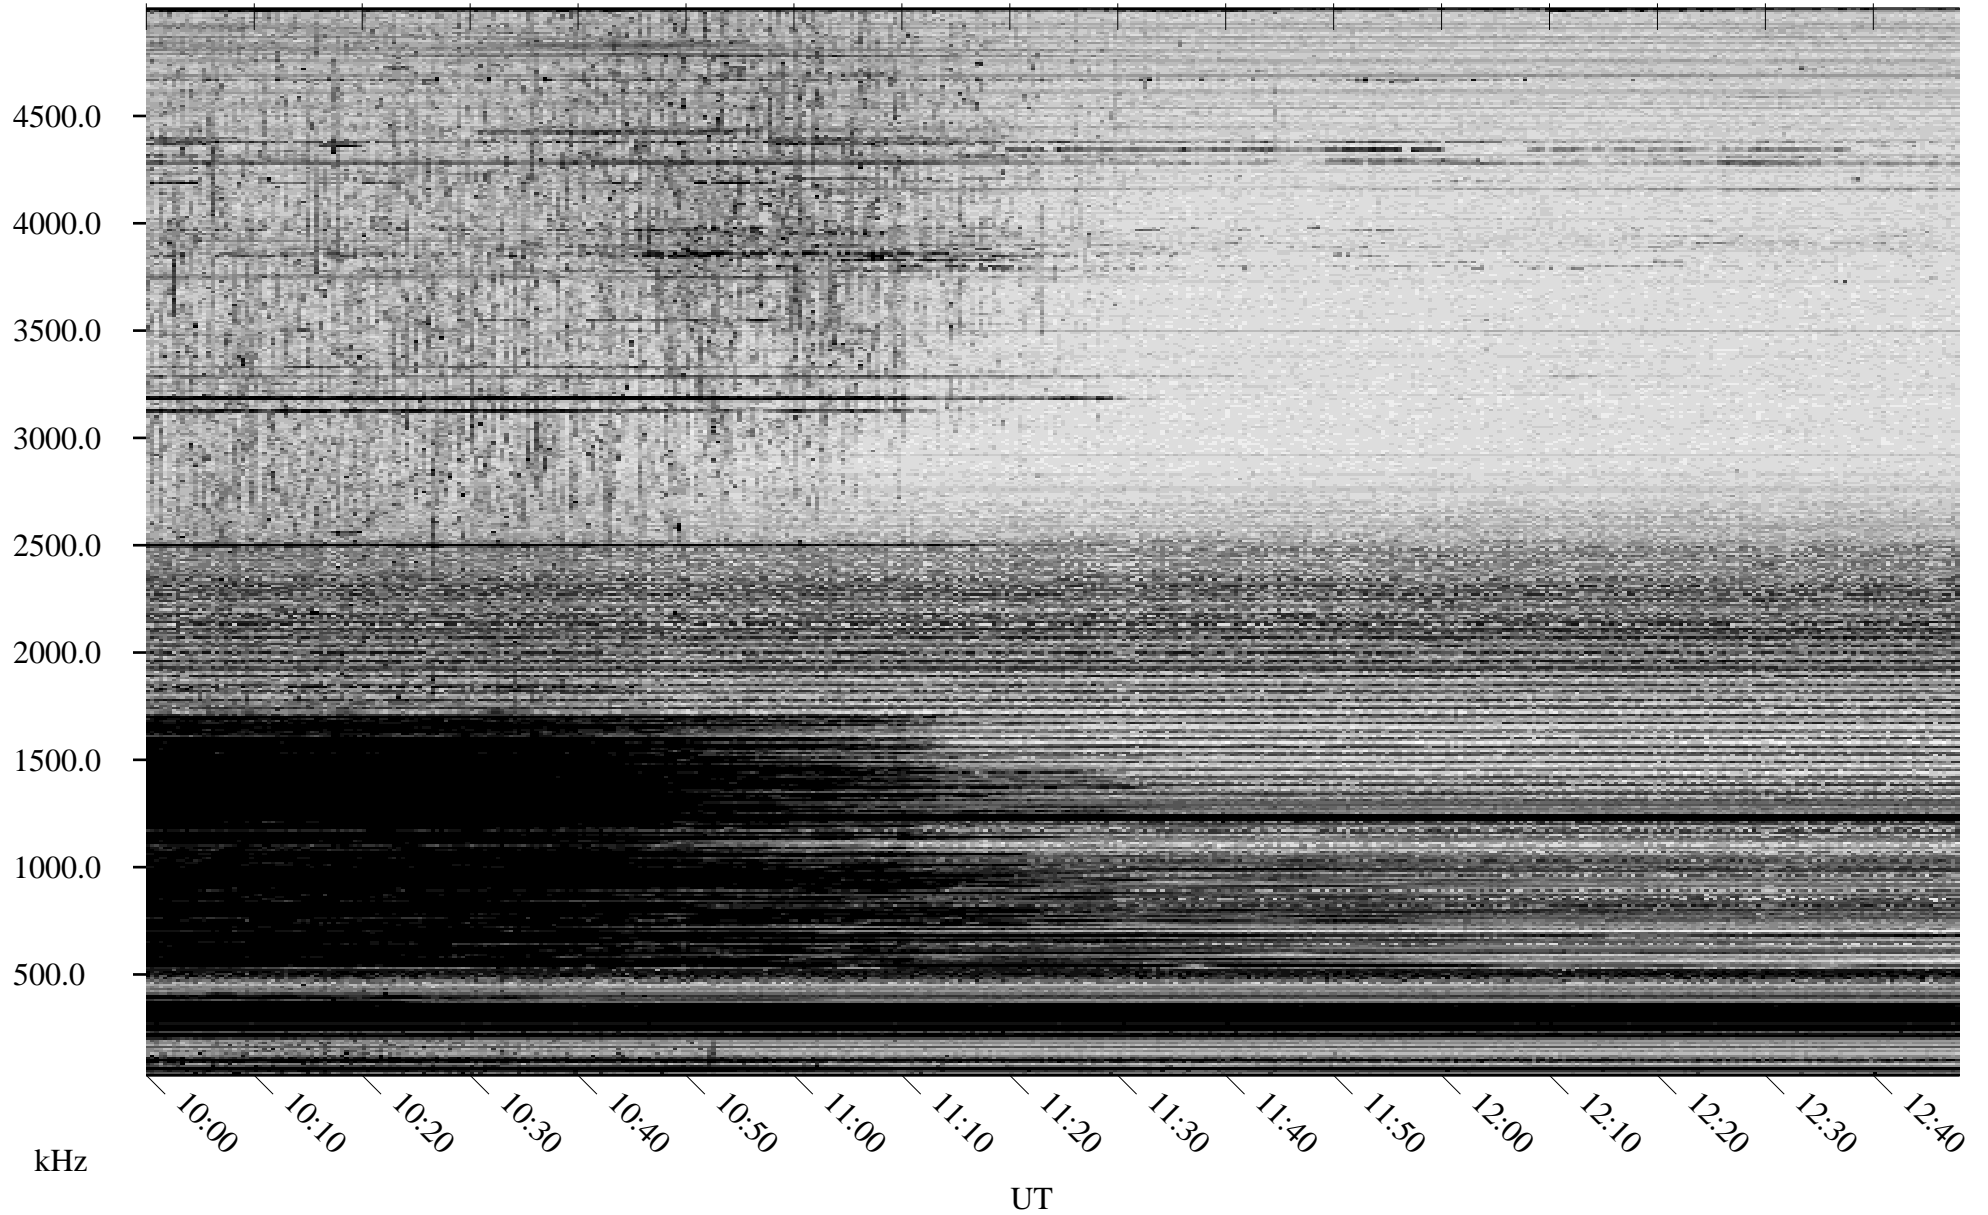

09/01/2006 Churchill, Manitoba

Linear Scale Black = 161 White = 15

ch06244l.r00m max_12

Page 1

09/01/2006 Churchill, Manitoba

Linear Scale Black = 161 White = 15

ch06244l.r00m max_12

Page 2

09/02/2006 Churchill, Manitoba

Linear Scale Black = 161 White = 15

ch06244l.r00m max_12

Page 3

09/02/2006 Churchill, Manitoba

Linear Scale Black = 161 White = 15

ch06244l.r00m max_12

Page 4

09/02/2006 Churchill, Manitoba

Linear Scale Black = 161 White = 15

ch06244l.r00m max_12

Page 5

09/02/2006 Churchill, Manitoba

Linear Scale Black = 161 White = 15

ch06244l.r00m max_12

Page 6

09/02/2006 Churchill, Manitoba

Linear Scale Black = 161 White = 15

ch06244l.r00m max_12

Page 7

09/02/2006 Churchill, Manitoba

Linear Scale Black = 161 White = 15

ch06244l.r00m max_12

Page 8