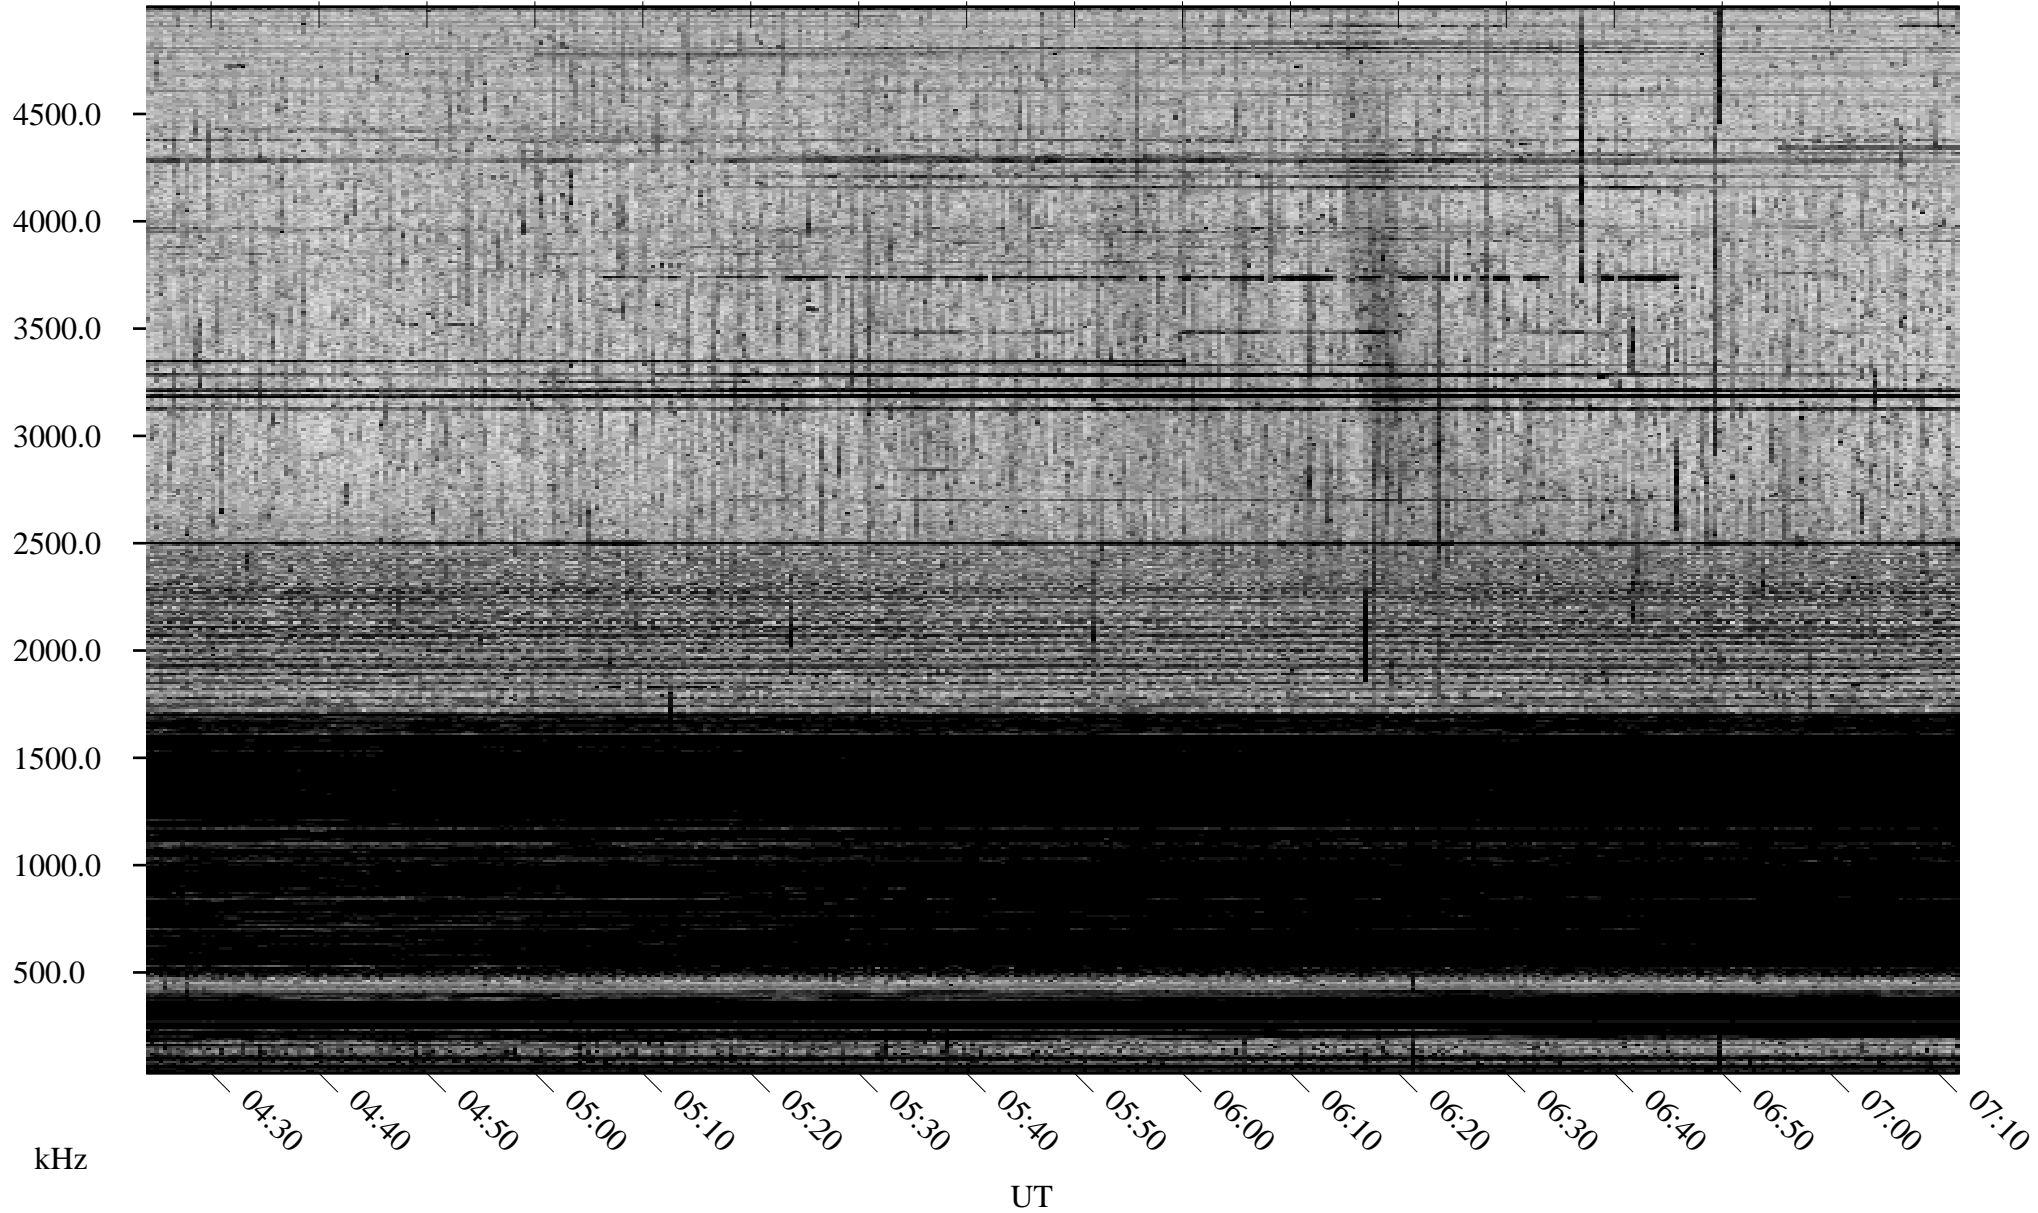

09/01/2006 Churchill, Manitoba

Linear Scale Black = 161 White = 15

ch06244l.r00m max_12

Page 1

09/01/2006 Churchill, Manitoba

Linear Scale Black = 161 White = 15

ch06244l.r00m max_12

Page 2

09/02/2006 Churchill, Manitoba

Linear Scale Black = 161 White = 15

ch06244l.r00m max_12

Page 3

09/02/2006 Churchill, Manitoba

Linear Scale Black = 161 White = 15

ch06244l.r00m max_12

Page 4

09/02/2006 Churchill, Manitoba

Linear Scale Black = 161 White = 15

ch06244l.r00m max_12

Page 5

09/02/2006 Churchill, Manitoba

Linear Scale Black = 161 White = 15

ch06244l.r00m max_12

Page 6

09/02/2006 Churchill, Manitoba

Linear Scale Black = 161 White = 15

ch06244l.r00m max_12

Page 7

09/02/2006 Churchill, Manitoba

Linear Scale Black = 161 White = 15

ch06244l.r00m max_12

Page 8