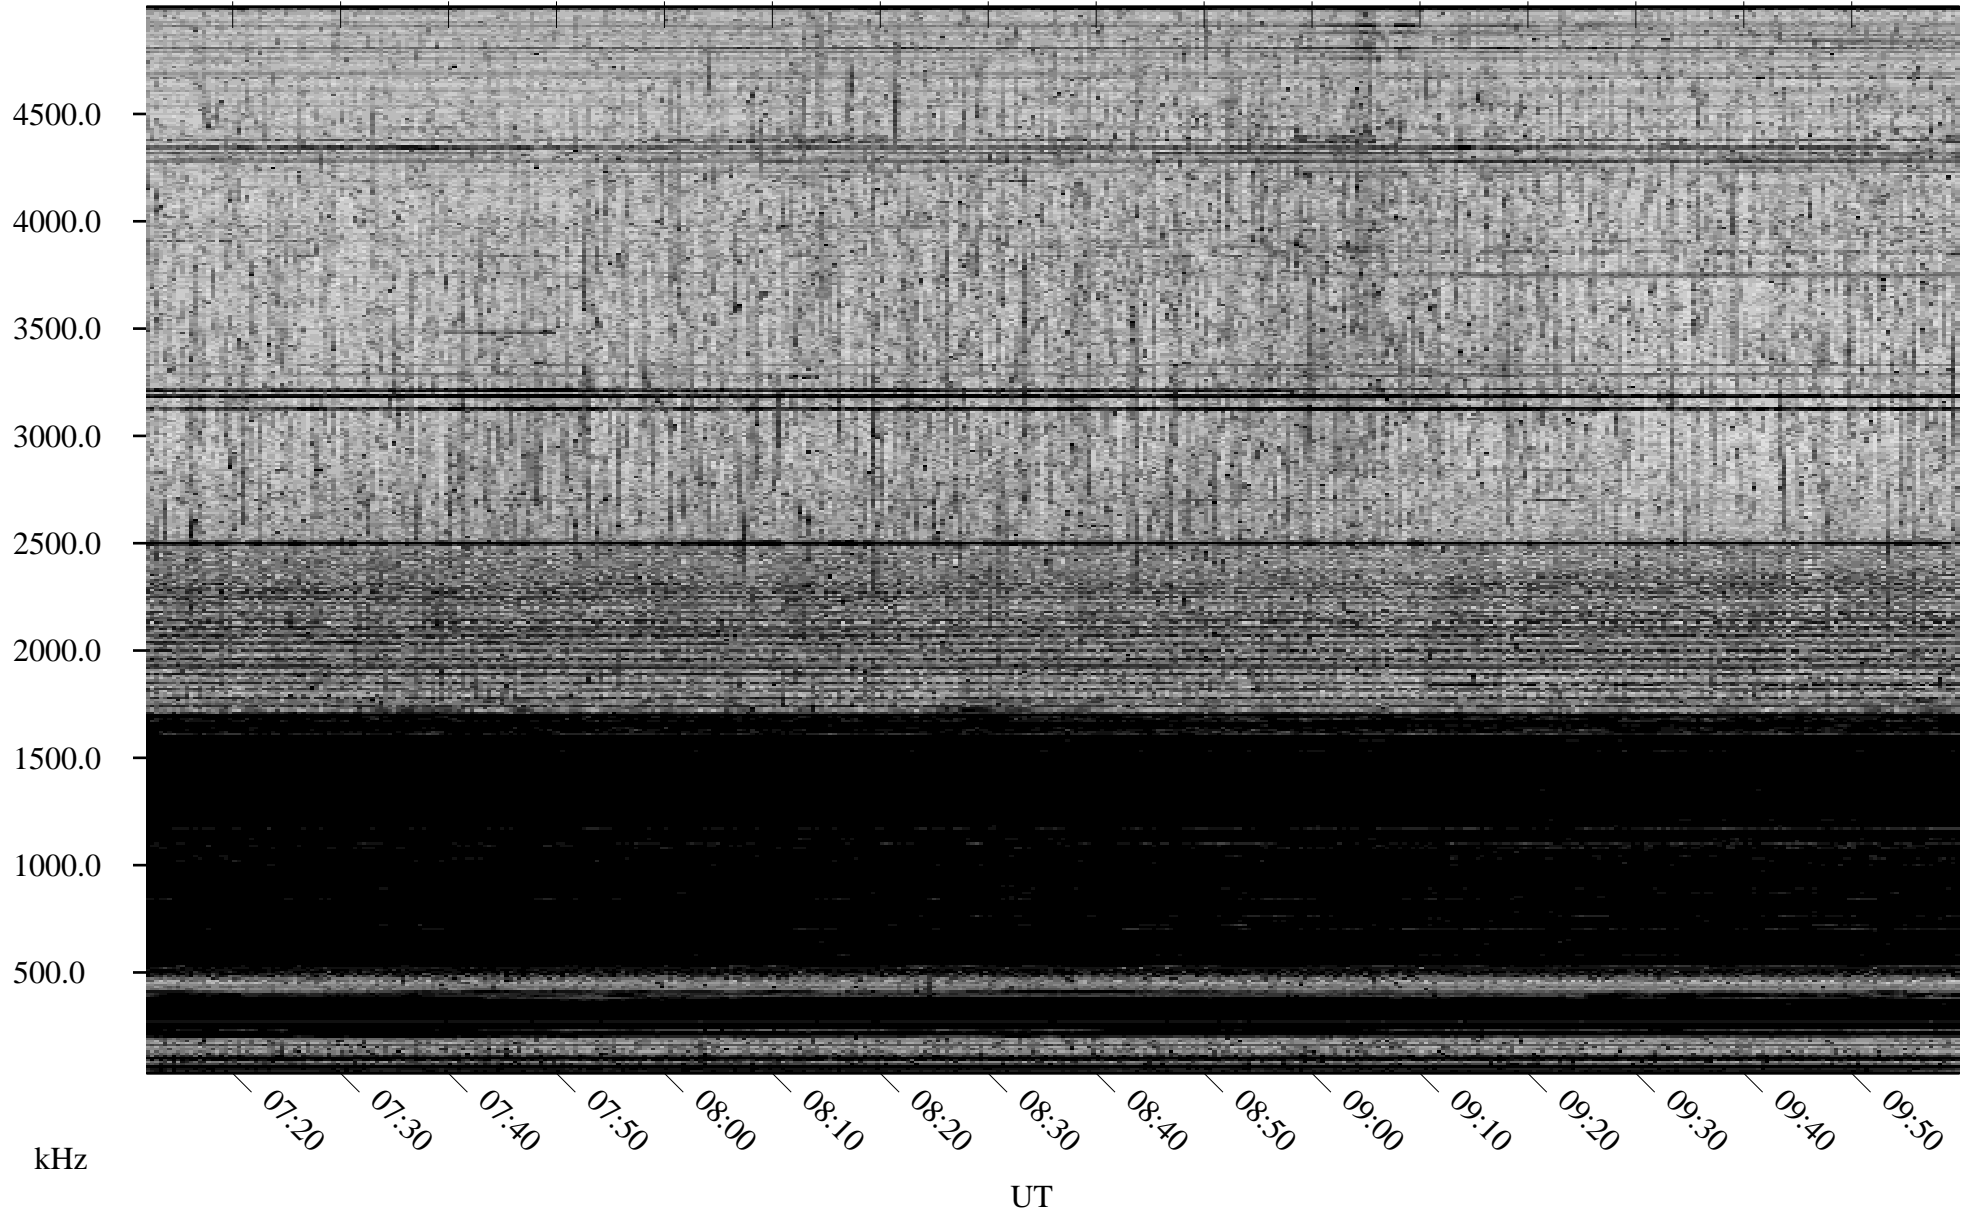

09/01/2006 Churchill, Manitoba

Linear Scale Black = 161 White = 15

ch06244l.r00m max_12

Page 1

09/01/2006 Churchill, Manitoba

Linear Scale Black = 161 White = 15

ch06244l.r00m max_12

Page 2

09/02/2006 Churchill, Manitoba

Linear Scale Black = 161 White = 15

ch06244l.r00m max_12

Page 3

09/02/2006 Churchill, Manitoba

Linear Scale Black = 161 White = 15

ch06244l.r00m max_12

Page 4

09/02/2006 Churchill, Manitoba

Linear Scale Black = 161 White = 15

ch06244l.r00m max_12

Page 5

09/02/2006 Churchill, Manitoba

Linear Scale Black = 161 White = 15

ch06244l.r00m max_12

Page 6

09/02/2006 Churchill, Manitoba

Linear Scale Black = 161 White = 15

ch06244l.r00m max_12

Page 7

09/02/2006 Churchill, Manitoba

Linear Scale Black = 161 White = 15

ch06244l.r00m max_12

Page 8