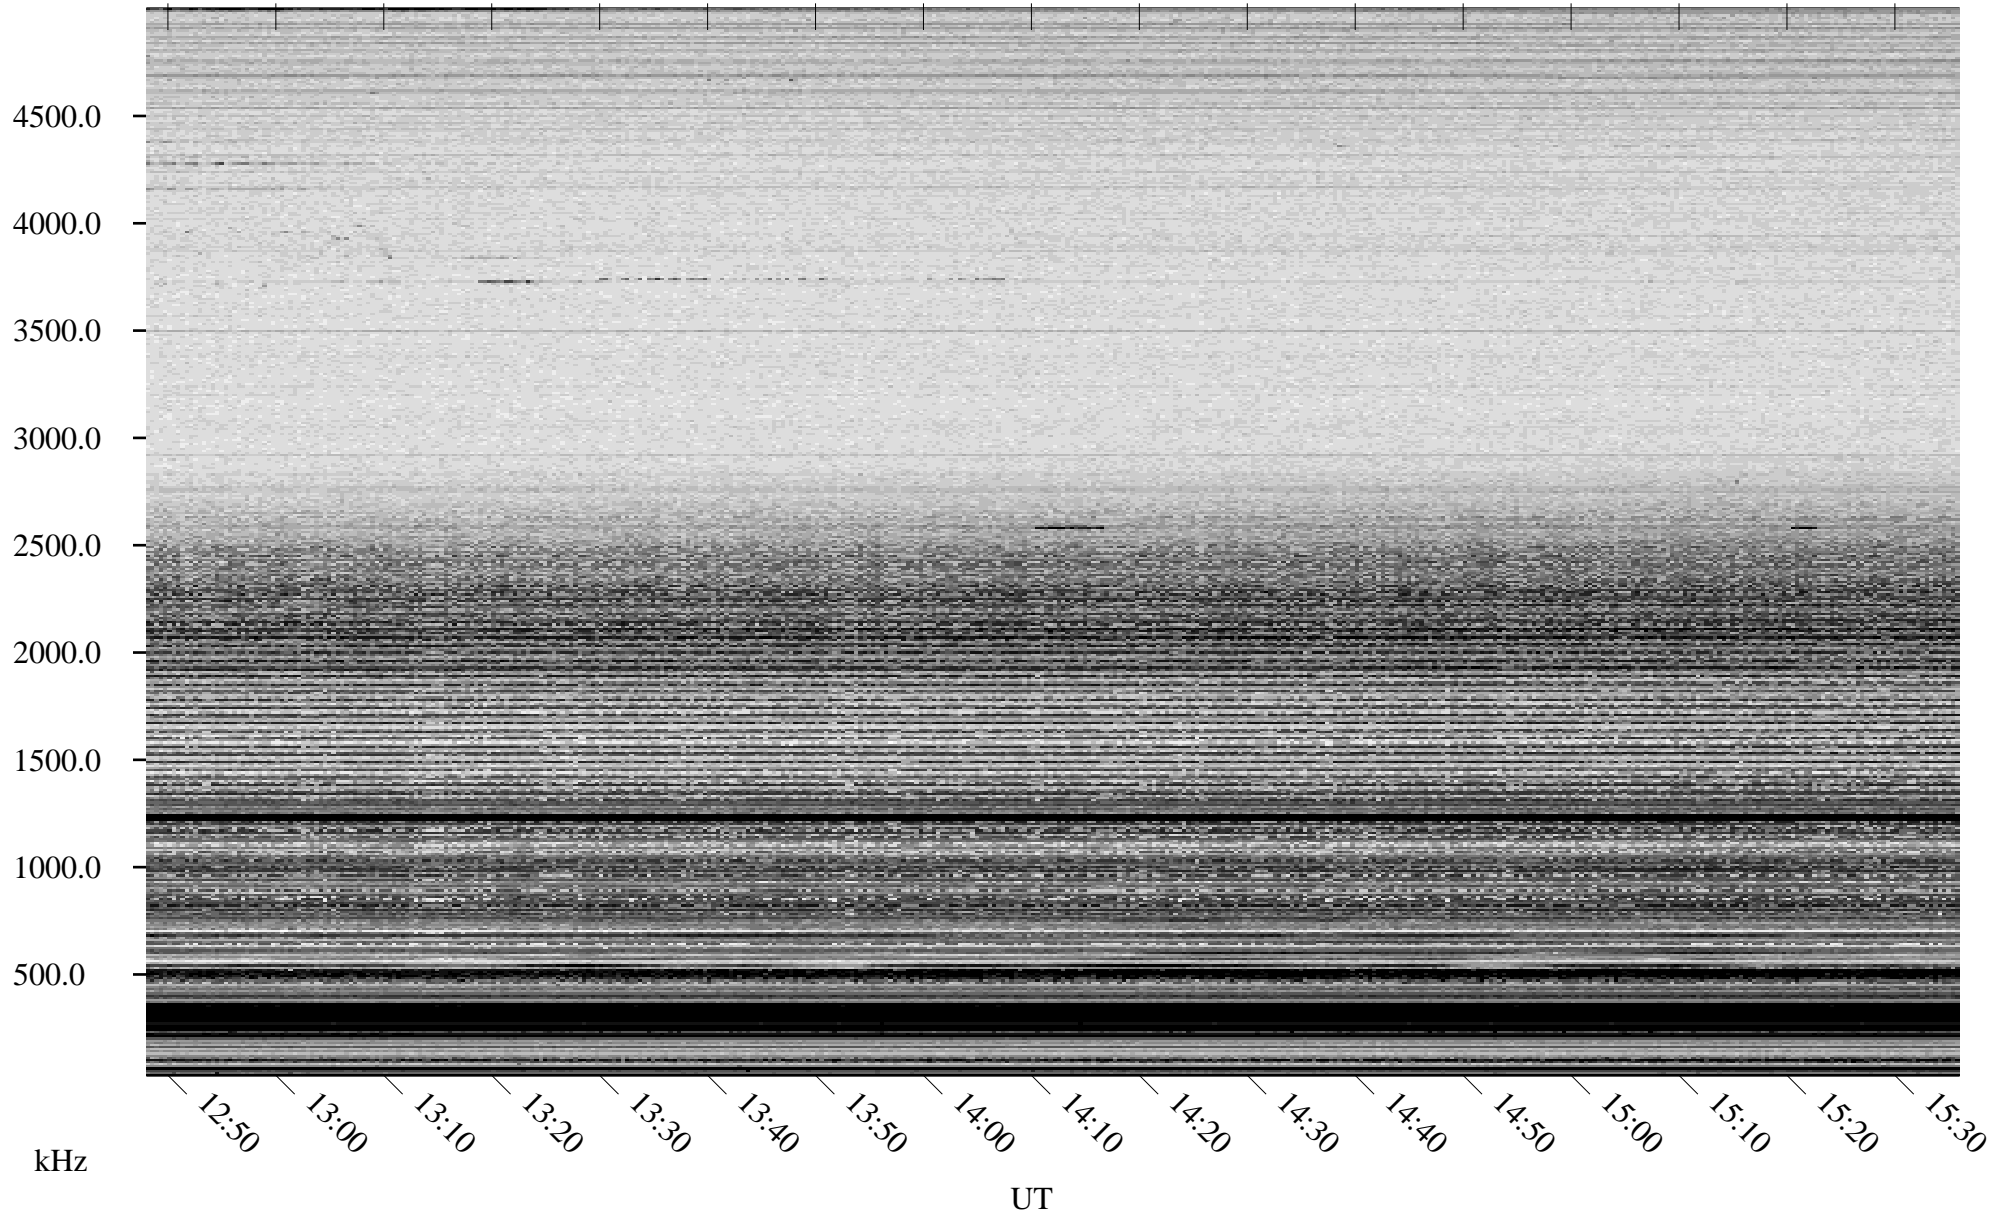

09/01/2006 Churchill, Manitoba

Linear Scale Black = 161 White = 15

ch06244l.r00m max_12

Page 1

09/01/2006 Churchill, Manitoba

Linear Scale Black = 161 White = 15

ch06244l.r00m max_12

Page 2

09/02/2006 Churchill, Manitoba

Linear Scale Black = 161 White = 15

ch06244l.r00m max_12

Page 3

09/02/2006 Churchill, Manitoba

Linear Scale Black = 161 White = 15

ch06244l.r00m max_12

Page 4

09/02/2006 Churchill, Manitoba

Linear Scale Black = 161 White = 15

ch06244l.r00m max_12

Page 5

09/02/2006 Churchill, Manitoba

Linear Scale Black = 161 White = 15

ch06244l.r00m max_12

Page 6

09/02/2006 Churchill, Manitoba

Linear Scale Black = 161 White = 15

ch06244l.r00m max_12

Page 7

09/02/2006 Churchill, Manitoba

Linear Scale Black = 161 White = 15

ch06244l.r00m max_12

Page 8