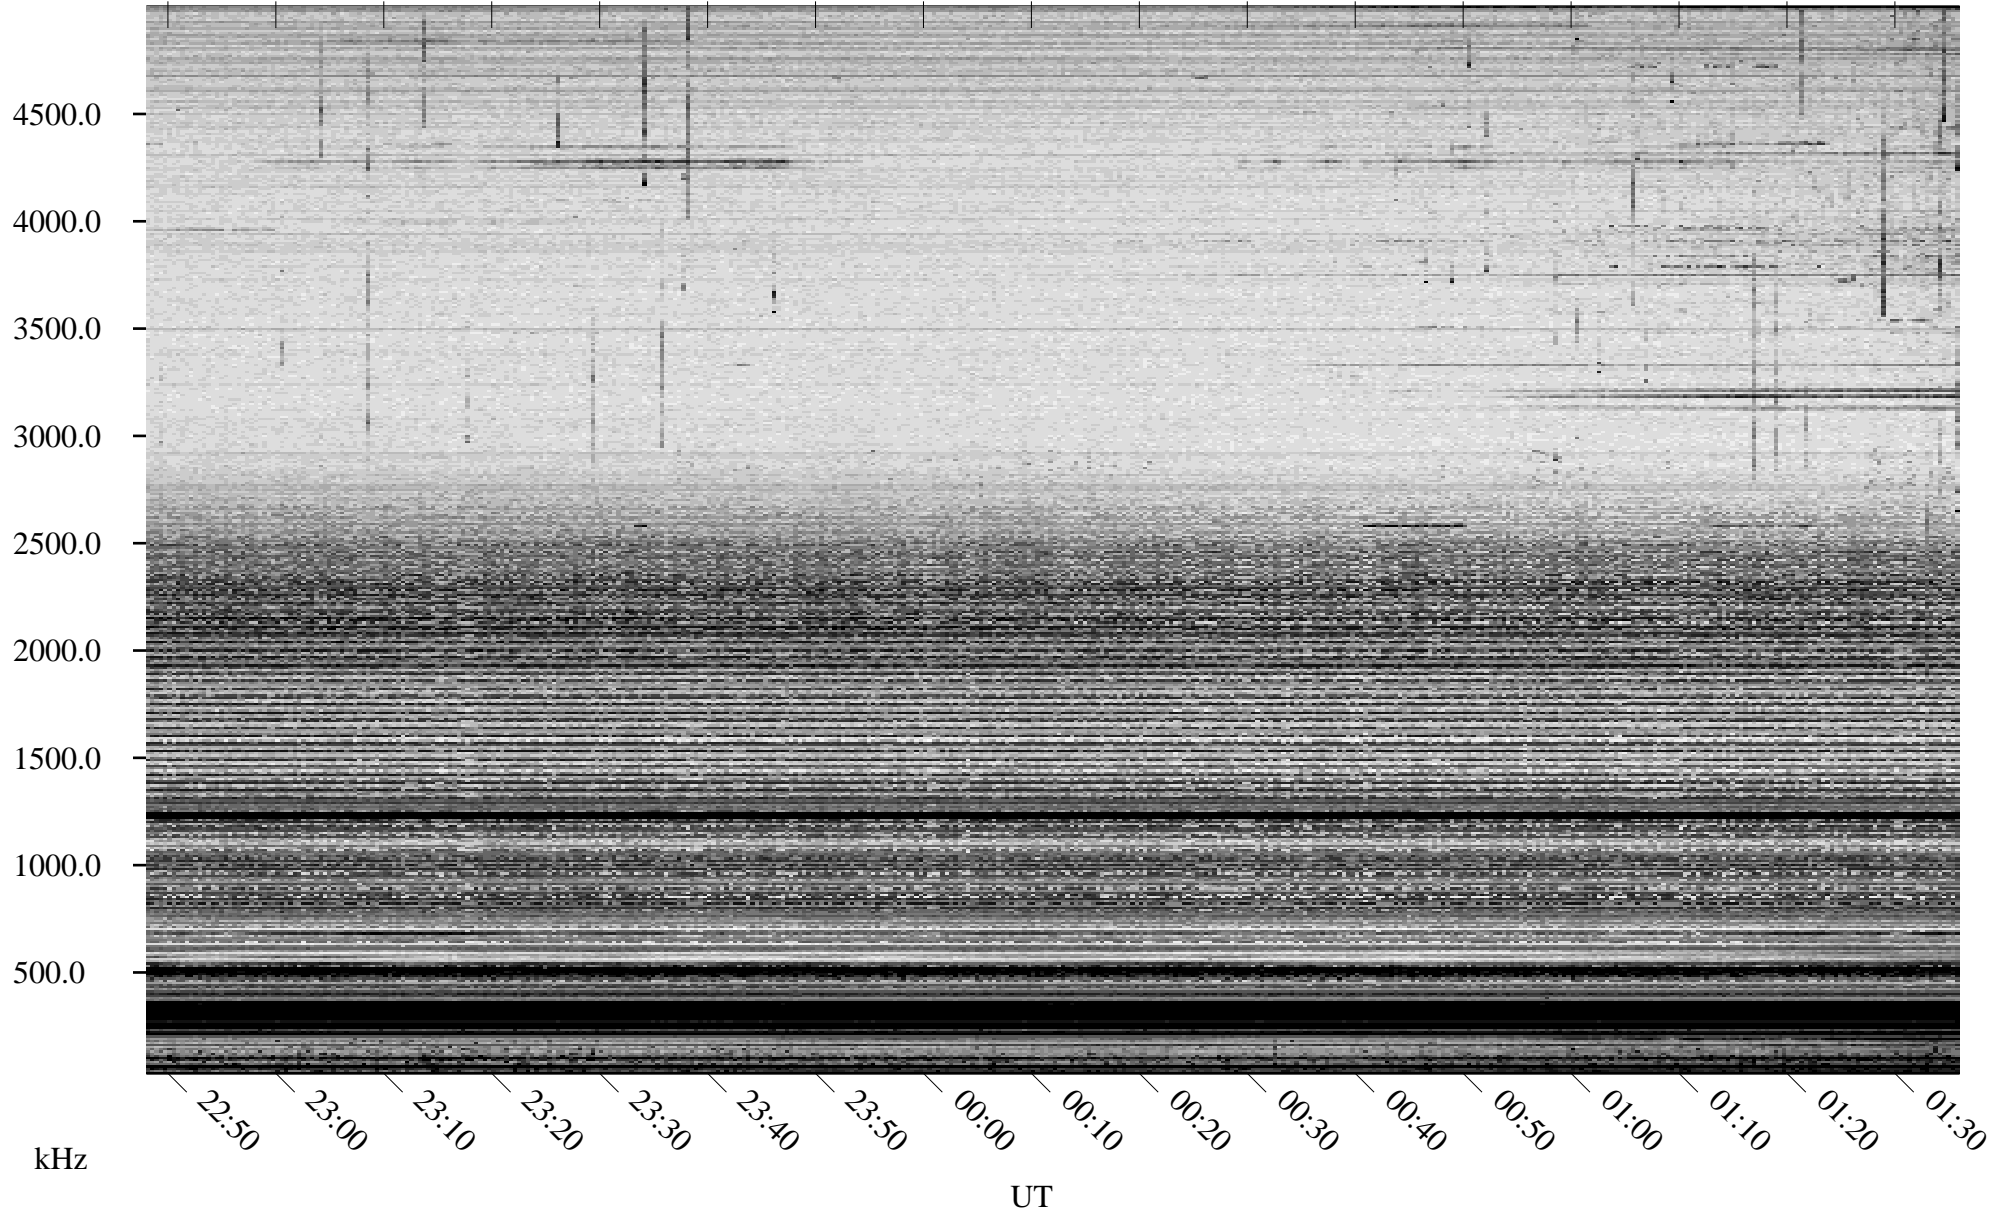

09/01/2006 Churchill, Manitoba

Linear Scale Black = 161 White = 15

ch06244l.r00m max_12

Page 1

09/01/2006 Churchill, Manitoba

Linear Scale Black = 161 White = 15

ch06244l.r00m max_12

Page 2

09/02/2006 Churchill, Manitoba

Linear Scale Black = 161 White = 15

ch06244l.r00m max_12

Page 3

09/02/2006 Churchill, Manitoba

Linear Scale Black = 161 White = 15

ch06244l.r00m max_12

Page 4

09/02/2006 Churchill, Manitoba

Linear Scale Black = 161 White = 15

ch06244l.r00m max_12

Page 5

09/02/2006 Churchill, Manitoba

Linear Scale Black = 161 White = 15

ch06244l.r00m max_12

Page 6

09/02/2006 Churchill, Manitoba

Linear Scale Black = 161 White = 15

ch06244l.r00m max_12

Page 7

09/02/2006 Churchill, Manitoba

Linear Scale Black = 161 White = 15

ch06244l.r00m max_12

Page 8