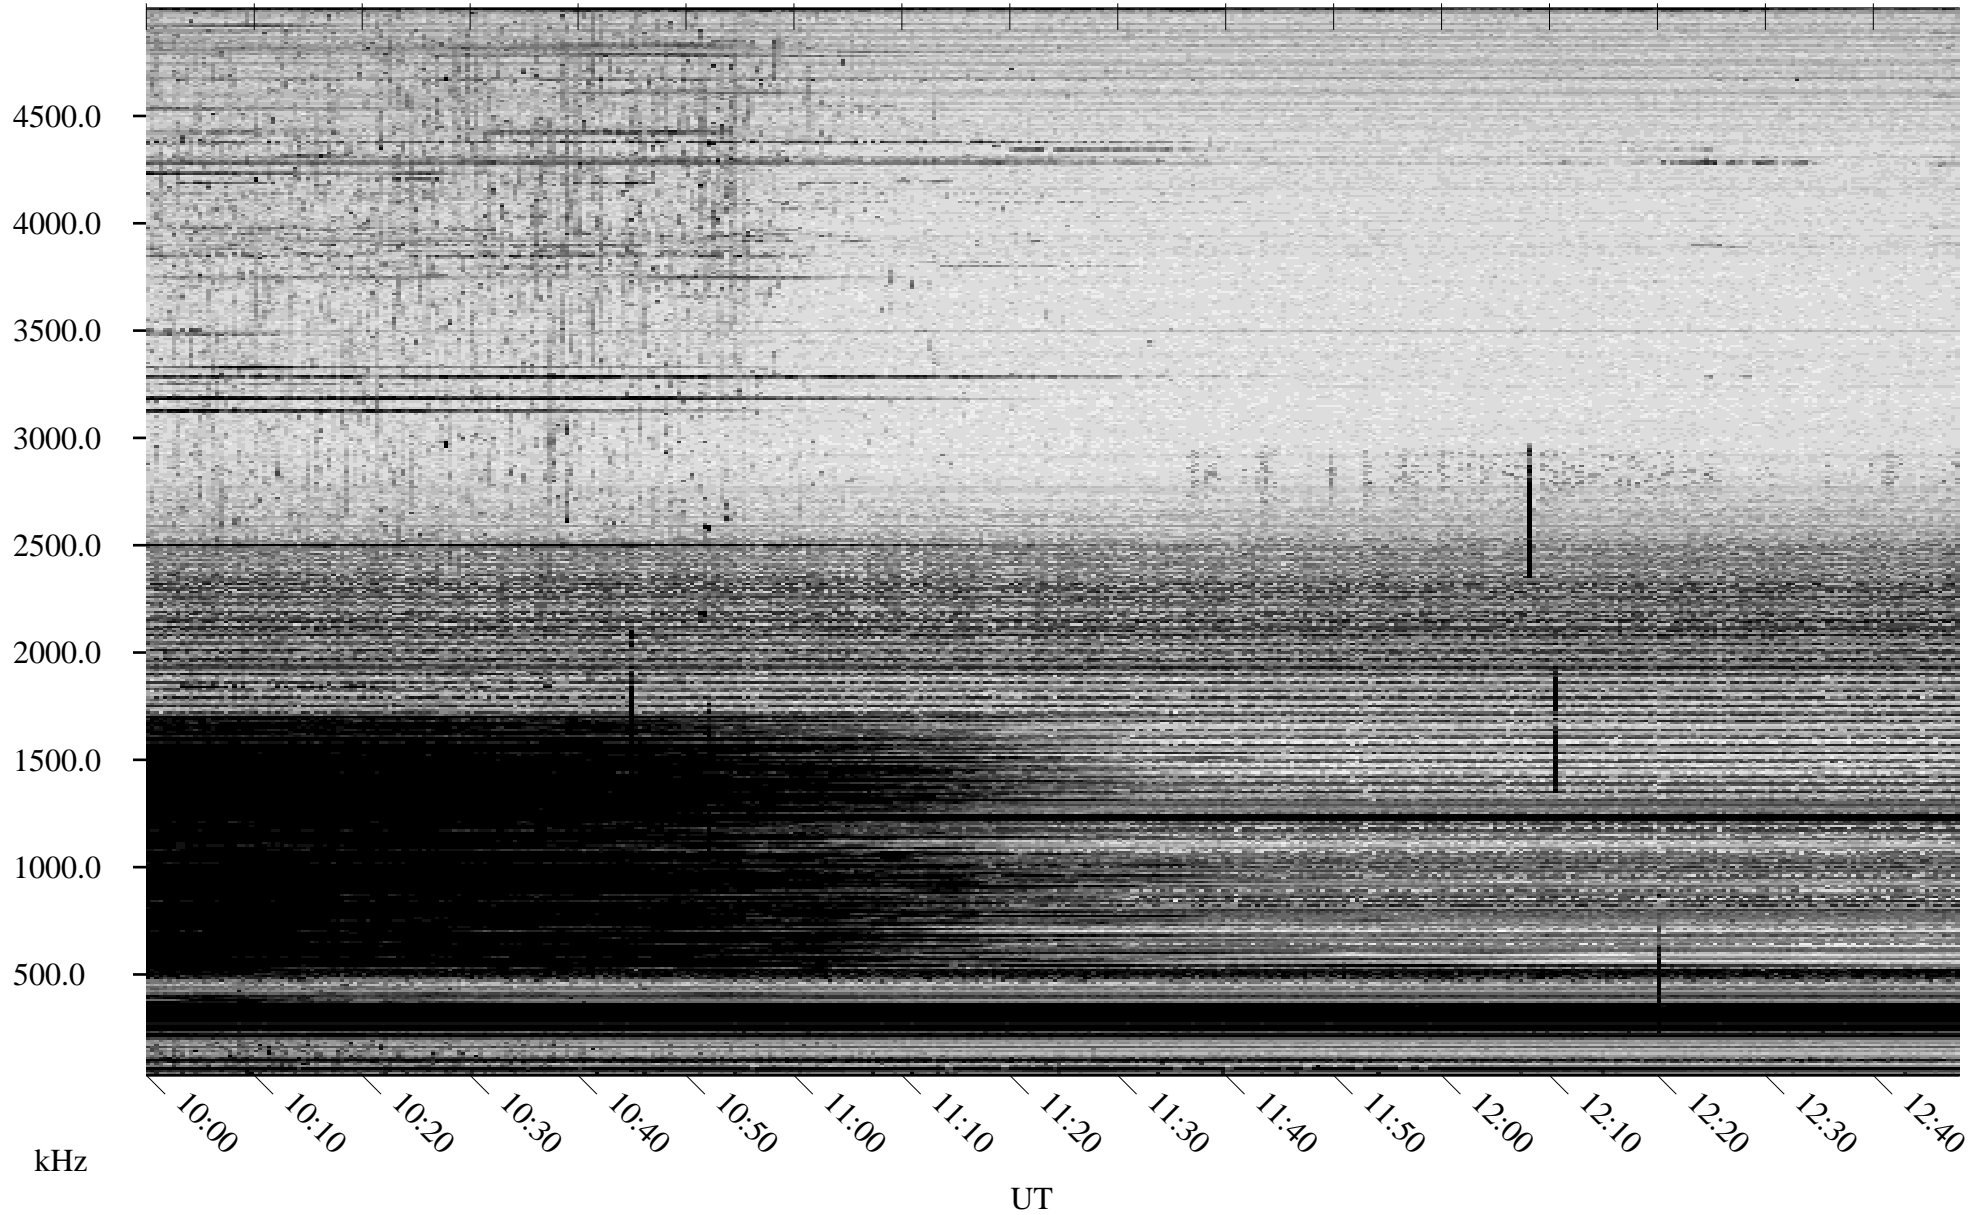

09/02/2006 Churchill, Manitoba

Linear Scale Black = 161 White = 15

ch062451.r00m max_12

Page 1

09/02/2006 Churchill, Manitoba

Linear Scale Black = 161 White = 15

ch062451.r00m max_12

Page 2

09/03/2006 Churchill, Manitoba

Linear Scale Black = 161 White = 15

ch06245l.r00m max_12

Page 3

09/03/2006 Churchill, Manitoba

Linear Scale Black = 161 White = 15

ch062451.r00m max_12

Page 4

09/03/2006 Churchill, Manitoba

Linear Scale Black = 161 White = 15

ch062451.r00m max_12

Page 5

09/03/2006 Churchill, Manitoba

Linear Scale Black = 161 White = 15

ch06245l.r00m max_12

Page 6

09/03/2006 Churchill, Manitoba

Linear Scale Black = 161 White = 15

ch062451.r00m max_12

Page 7

09/03/2006 Churchill, Manitoba

Linear Scale Black = 161 White = 15

ch062451.r00m max_12

Page 8