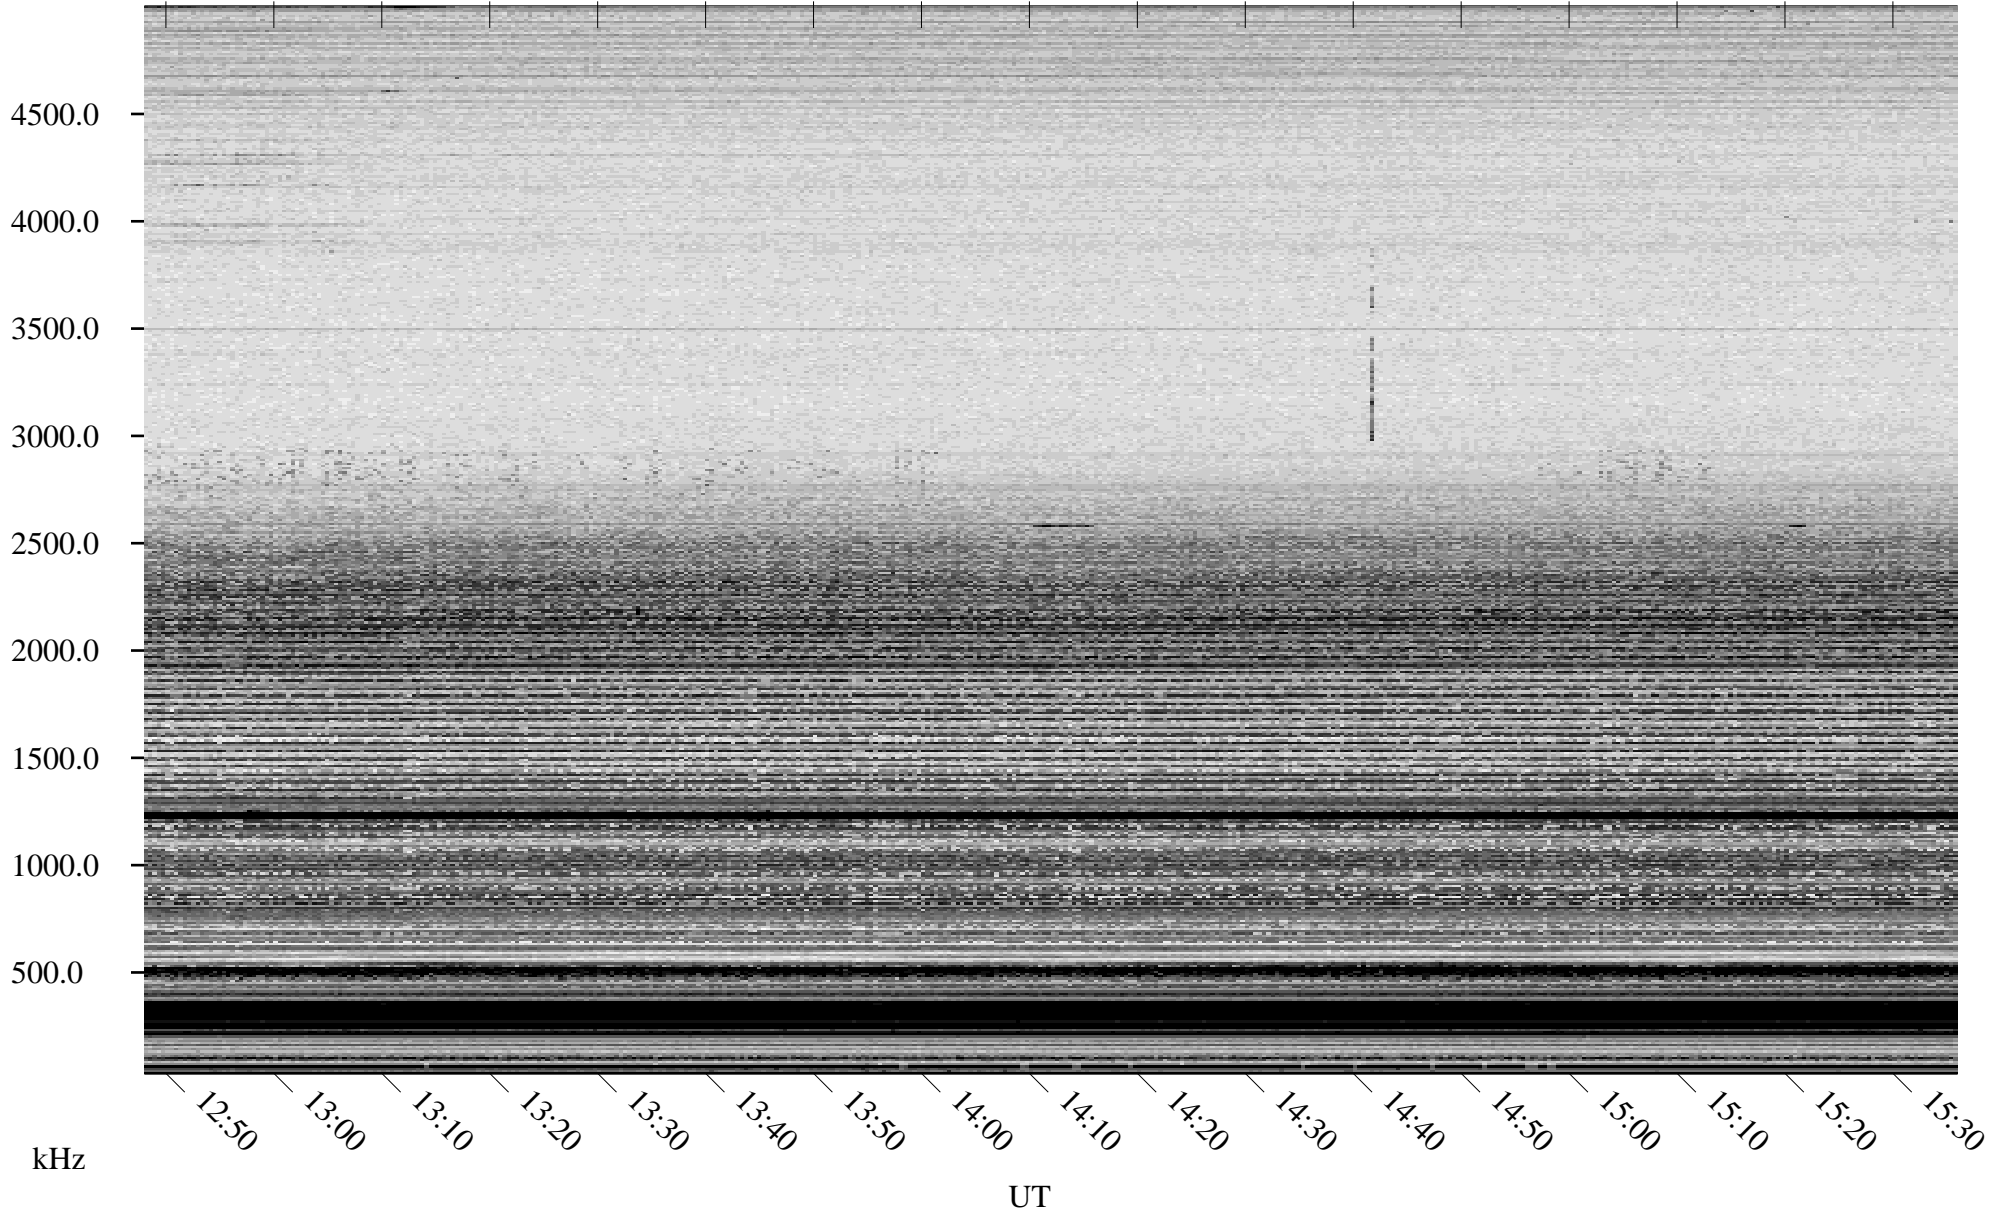

09/02/2006 Churchill, Manitoba

Linear Scale Black = 161 White = 15

ch062451.r00m max_12

Page 1

09/02/2006 Churchill, Manitoba

Linear Scale Black = 161 White = 15

ch062451.r00m max_12

Page 2

09/03/2006 Churchill, Manitoba

Linear Scale Black = 161 White = 15

ch06245l.r00m max_12

Page 3

09/03/2006 Churchill, Manitoba

Linear Scale Black = 161 White = 15

ch062451.r00m max_12

Page 4

09/03/2006 Churchill, Manitoba

Linear Scale Black = 161 White = 15

ch062451.r00m max_12

Page 5

09/03/2006 Churchill, Manitoba

Linear Scale Black = 161 White = 15

ch06245l.r00m max_12

Page 6

09/03/2006 Churchill, Manitoba

Linear Scale Black = 161 White = 15

ch062451.r00m max_12

Page 7

09/03/2006 Churchill, Manitoba

Linear Scale Black = 161 White = 15

ch062451.r00m max_12

Page 8