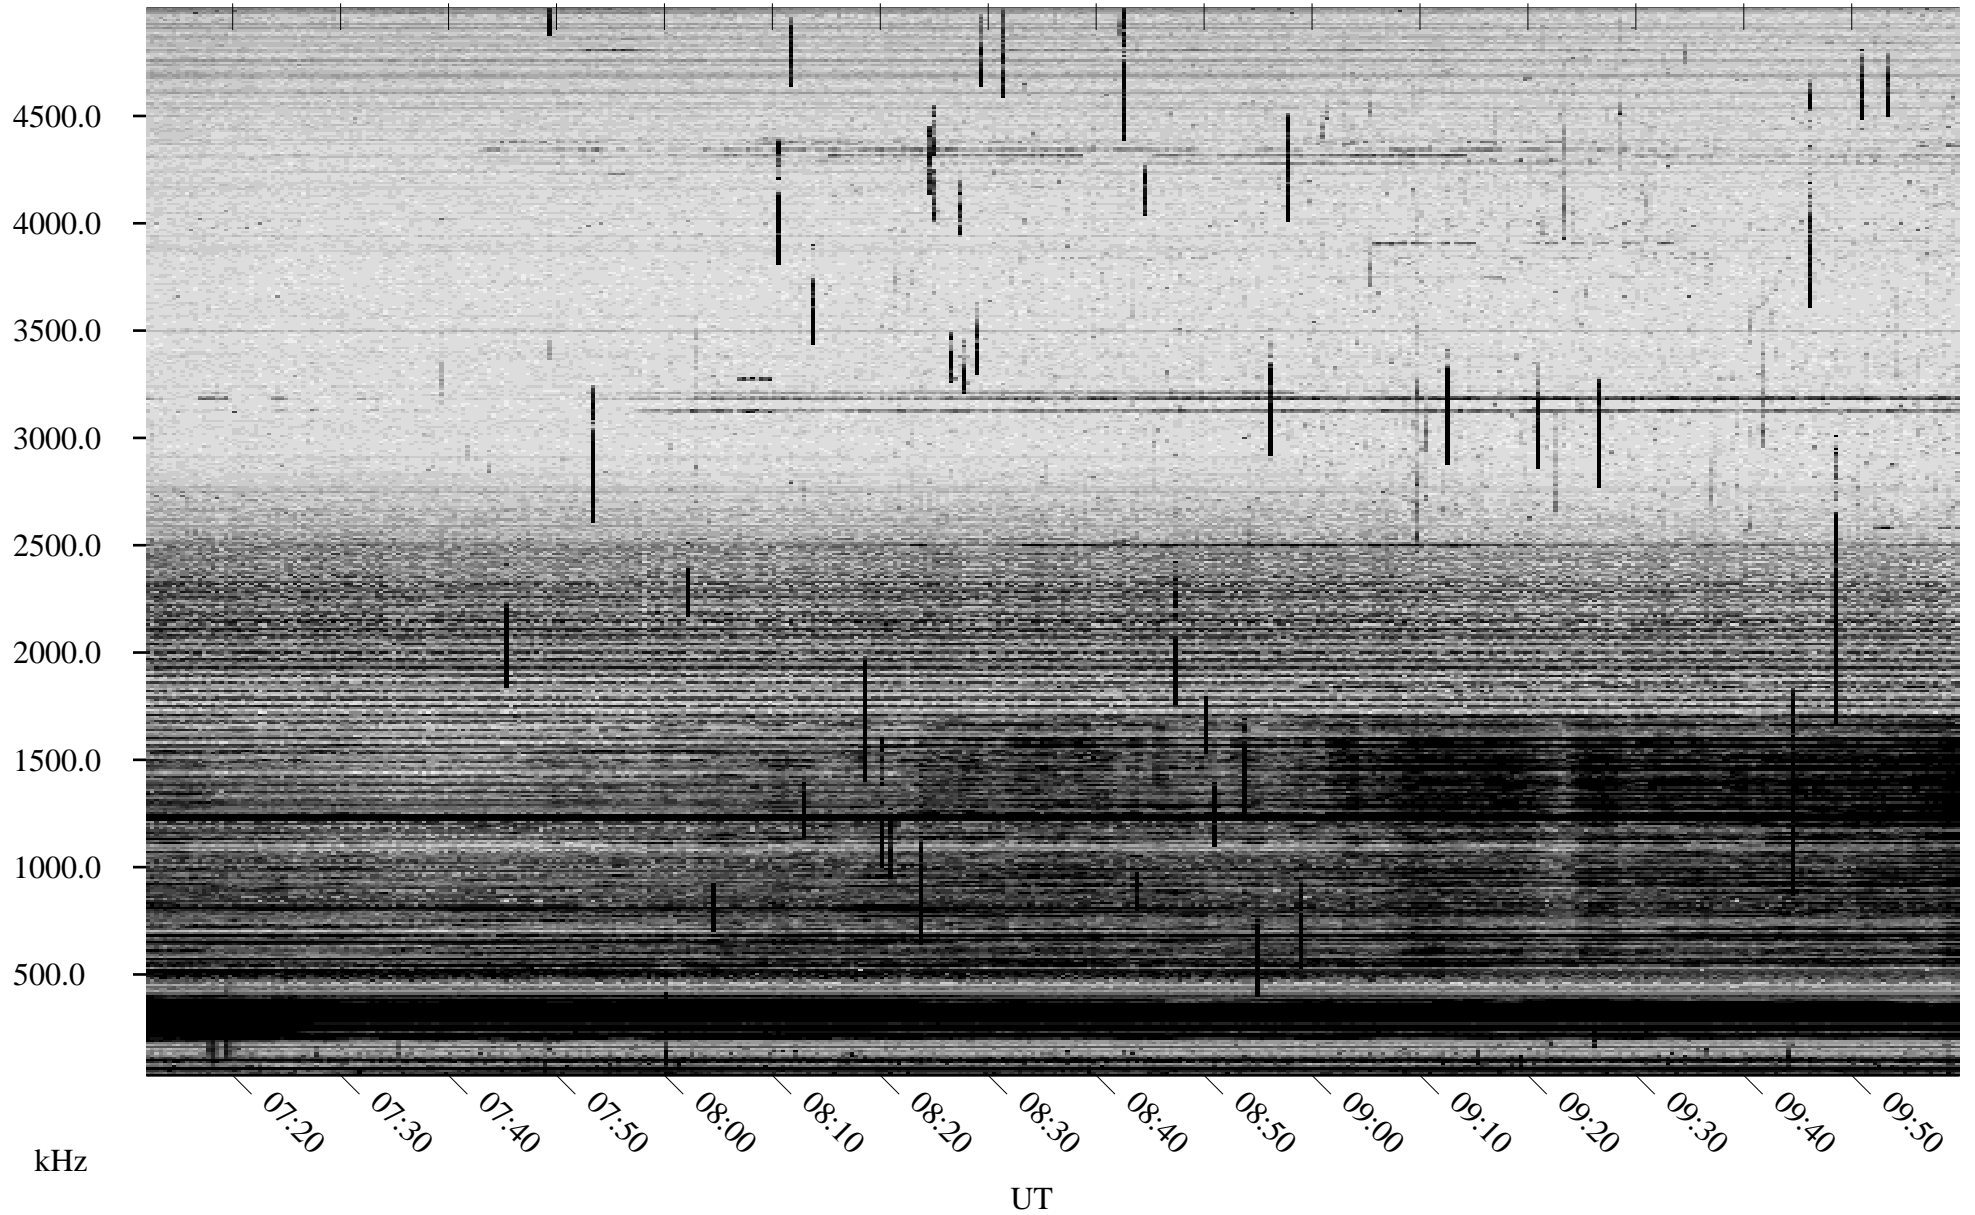

09/03/2006 Churchill, Manitoba

Linear Scale Black = 161 White = 15

ch06246l.r00m max_12

Page 1

09/03/2006 Churchill, Manitoba

Linear Scale Black = 161 White = 15

ch06246l.r00m max_12

Page 2

09/04/2006 Churchill, Manitoba

Linear Scale Black = 161 White = 15

ch06246l.r00m max_12

Page 3

09/04/2006 Churchill, Manitoba

Linear Scale Black = 161 White = 15

ch06246l.r00m max_12

Page 4

09/04/2006 Churchill, Manitoba

Linear Scale Black = 161 White = 15

ch06246l.r00m max_12

Page 5

09/04/2006 Churchill, Manitoba

Linear Scale Black = 161 White = 15

ch06246l.r00m max_12

Page 6

09/04/2006 Churchill, Manitoba

Linear Scale Black = 161 White = 15

ch06246l.r00m max_12

Page 7

09/04/2006 Churchill, Manitoba

Linear Scale Black = 161 White = 15

ch06246l.r00m max_12

Page 8