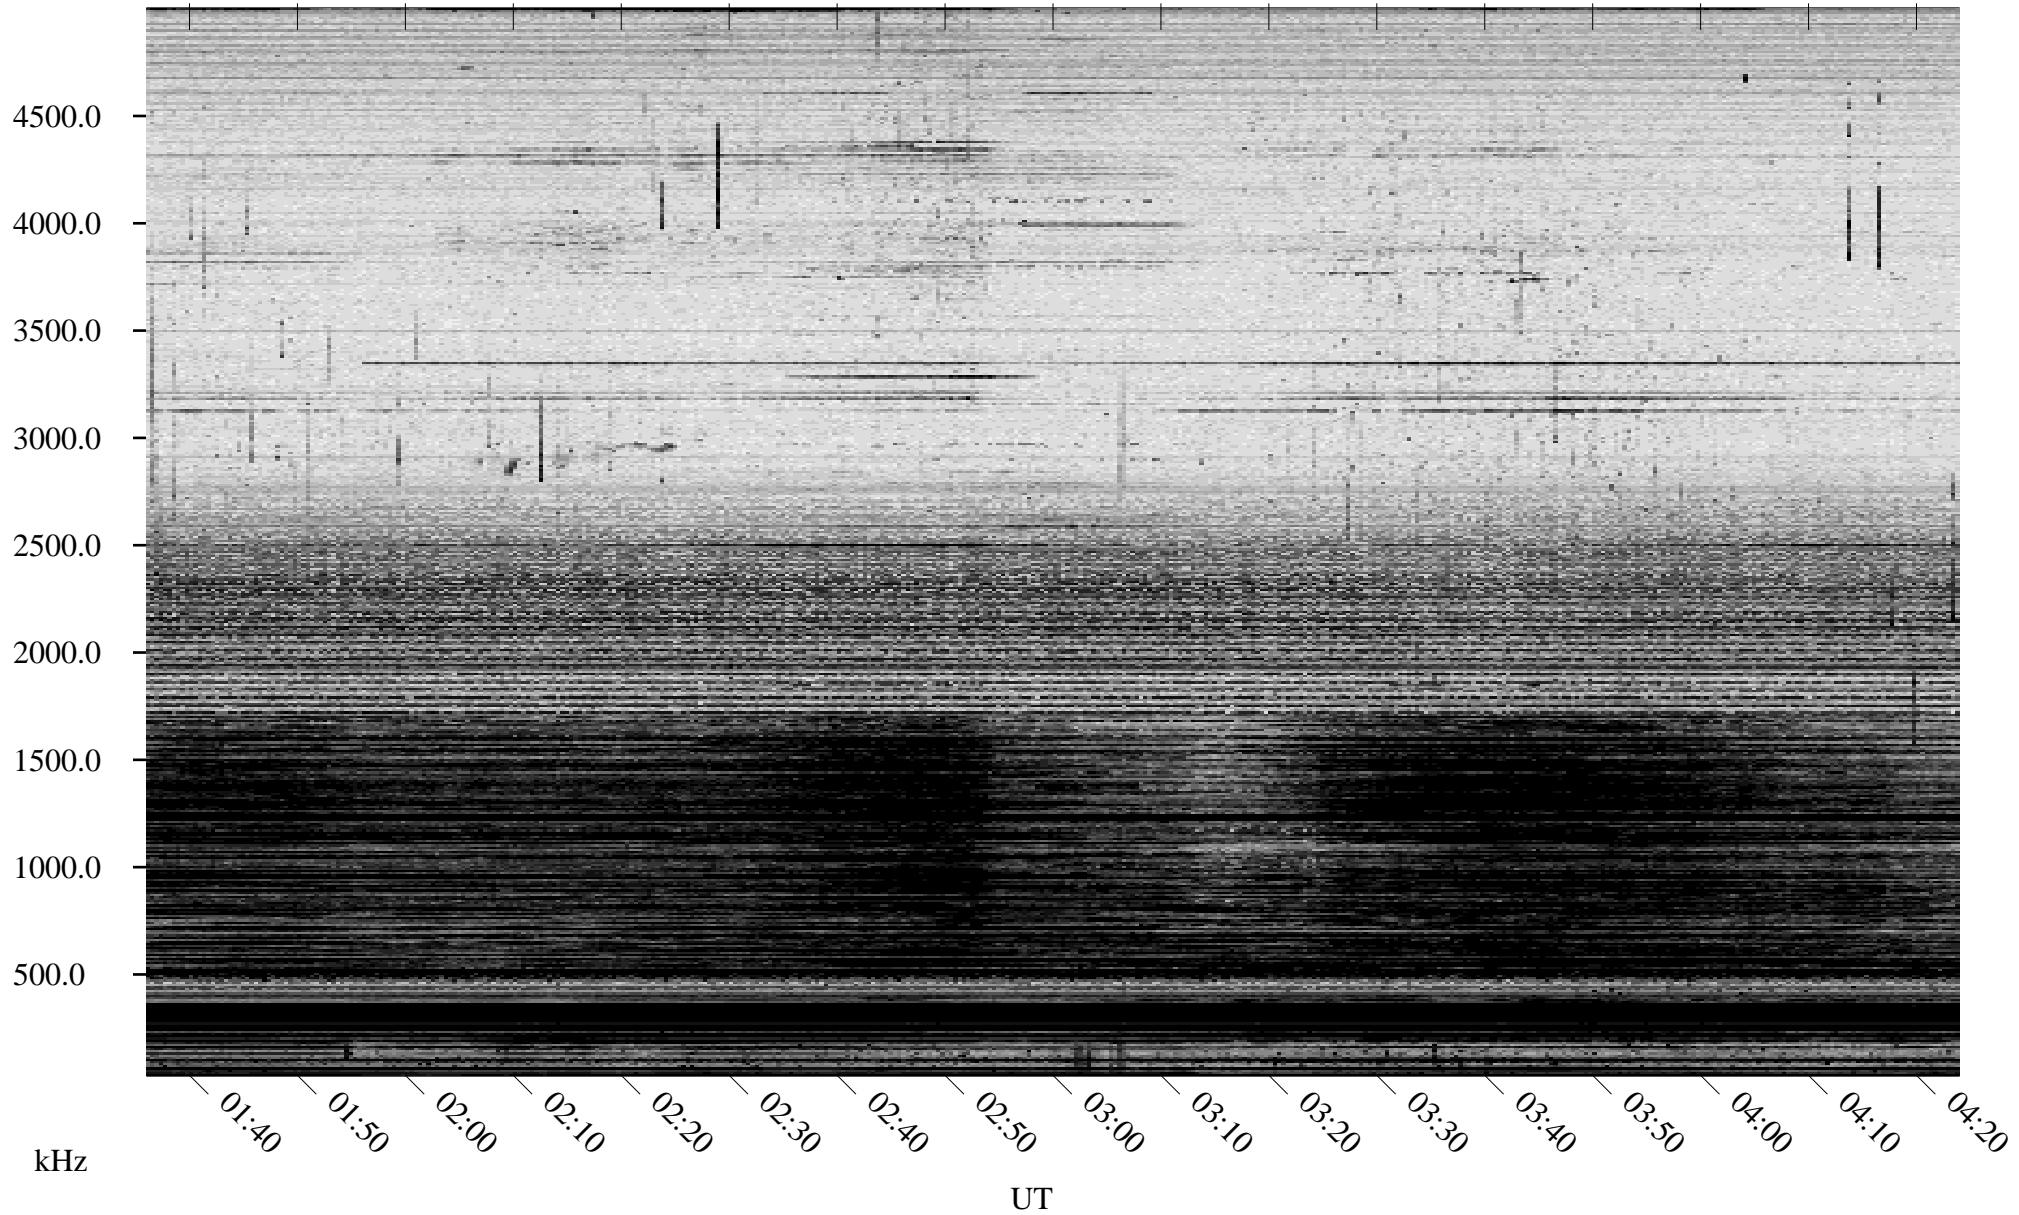

09/03/2006 Churchill, Manitoba

Linear Scale Black = 161 White = 15

ch06246l.r00m max_12

Page 1

09/03/2006 Churchill, Manitoba

Linear Scale Black = 161 White = 15

ch06246l.r00m max_12

Page 2

09/04/2006 Churchill, Manitoba

Linear Scale Black = 161 White = 15

ch06246l.r00m max_12

Page 3

09/04/2006 Churchill, Manitoba

Linear Scale Black = 161 White = 15

ch06246l.r00m max_12

Page 4

09/04/2006 Churchill, Manitoba

Linear Scale Black = 161 White = 15

ch06246l.r00m max_12

Page 5

09/04/2006 Churchill, Manitoba

Linear Scale Black = 161 White = 15

ch06246l.r00m max_12

Page 6

09/04/2006 Churchill, Manitoba

Linear Scale Black = 161 White = 15

ch06246l.r00m max_12

Page 7

09/04/2006 Churchill, Manitoba

Linear Scale Black = 161 White = 15

ch06246l.r00m max_12

Page 8