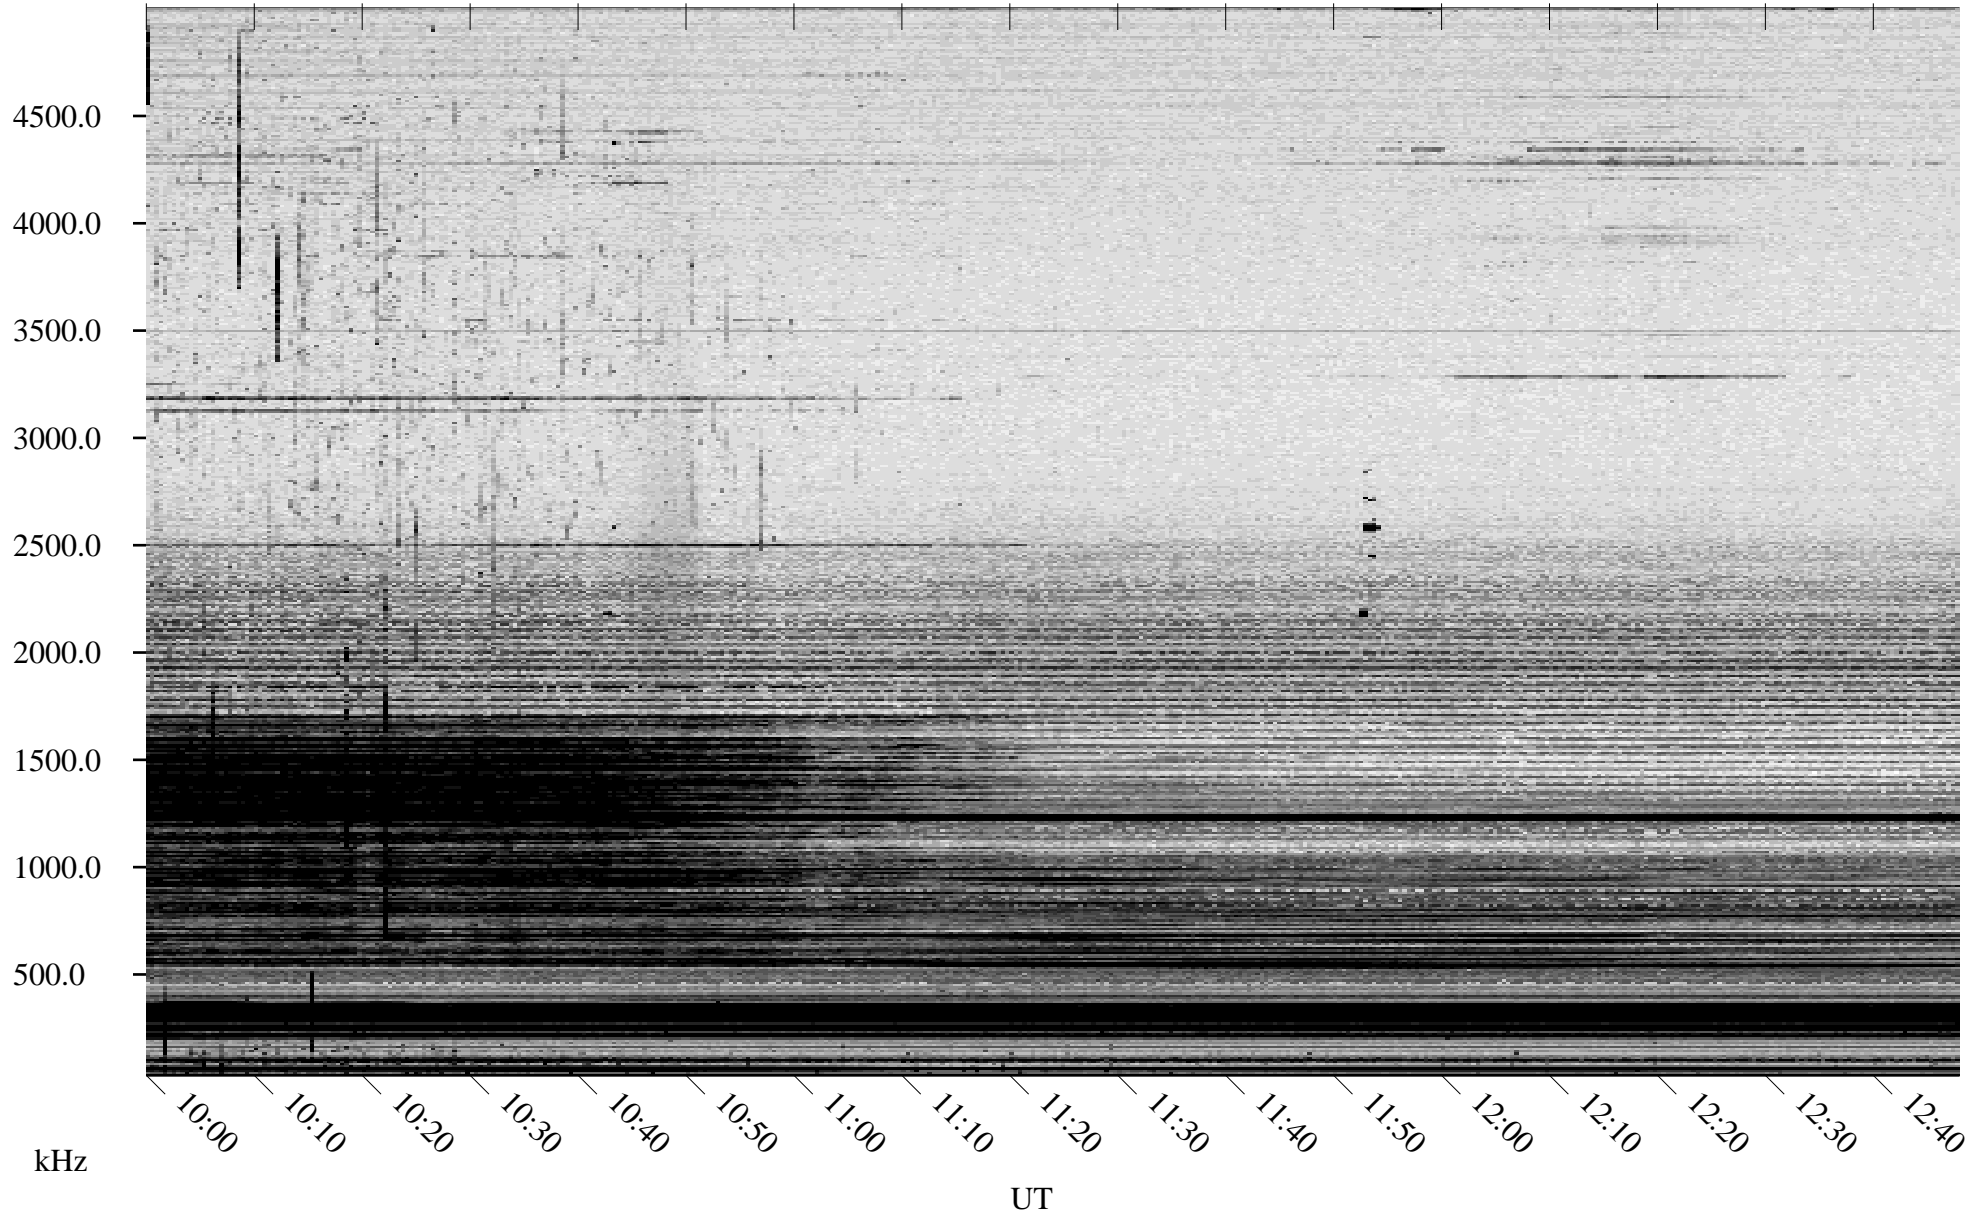

09/03/2006 Churchill, Manitoba

Linear Scale Black = 161 White = 15

ch06246l.r00m max_12

Page 1

09/03/2006 Churchill, Manitoba

Linear Scale Black = 161 White = 15

ch06246l.r00m max_12

Page 2

09/04/2006 Churchill, Manitoba

Linear Scale Black = 161 White = 15

ch06246l.r00m max_12

Page 3

09/04/2006 Churchill, Manitoba

Linear Scale Black = 161 White = 15

ch06246l.r00m max_12

Page 4

09/04/2006 Churchill, Manitoba

Linear Scale Black = 161 White = 15

ch06246l.r00m max_12

Page 5

09/04/2006 Churchill, Manitoba

Linear Scale Black = 161 White = 15

ch06246l.r00m max_12

Page 6

09/04/2006 Churchill, Manitoba

Linear Scale Black = 161 White = 15

ch06246l.r00m max_12

Page 7

09/04/2006 Churchill, Manitoba

Linear Scale Black = 161 White = 15

ch06246l.r00m max_12

Page 8