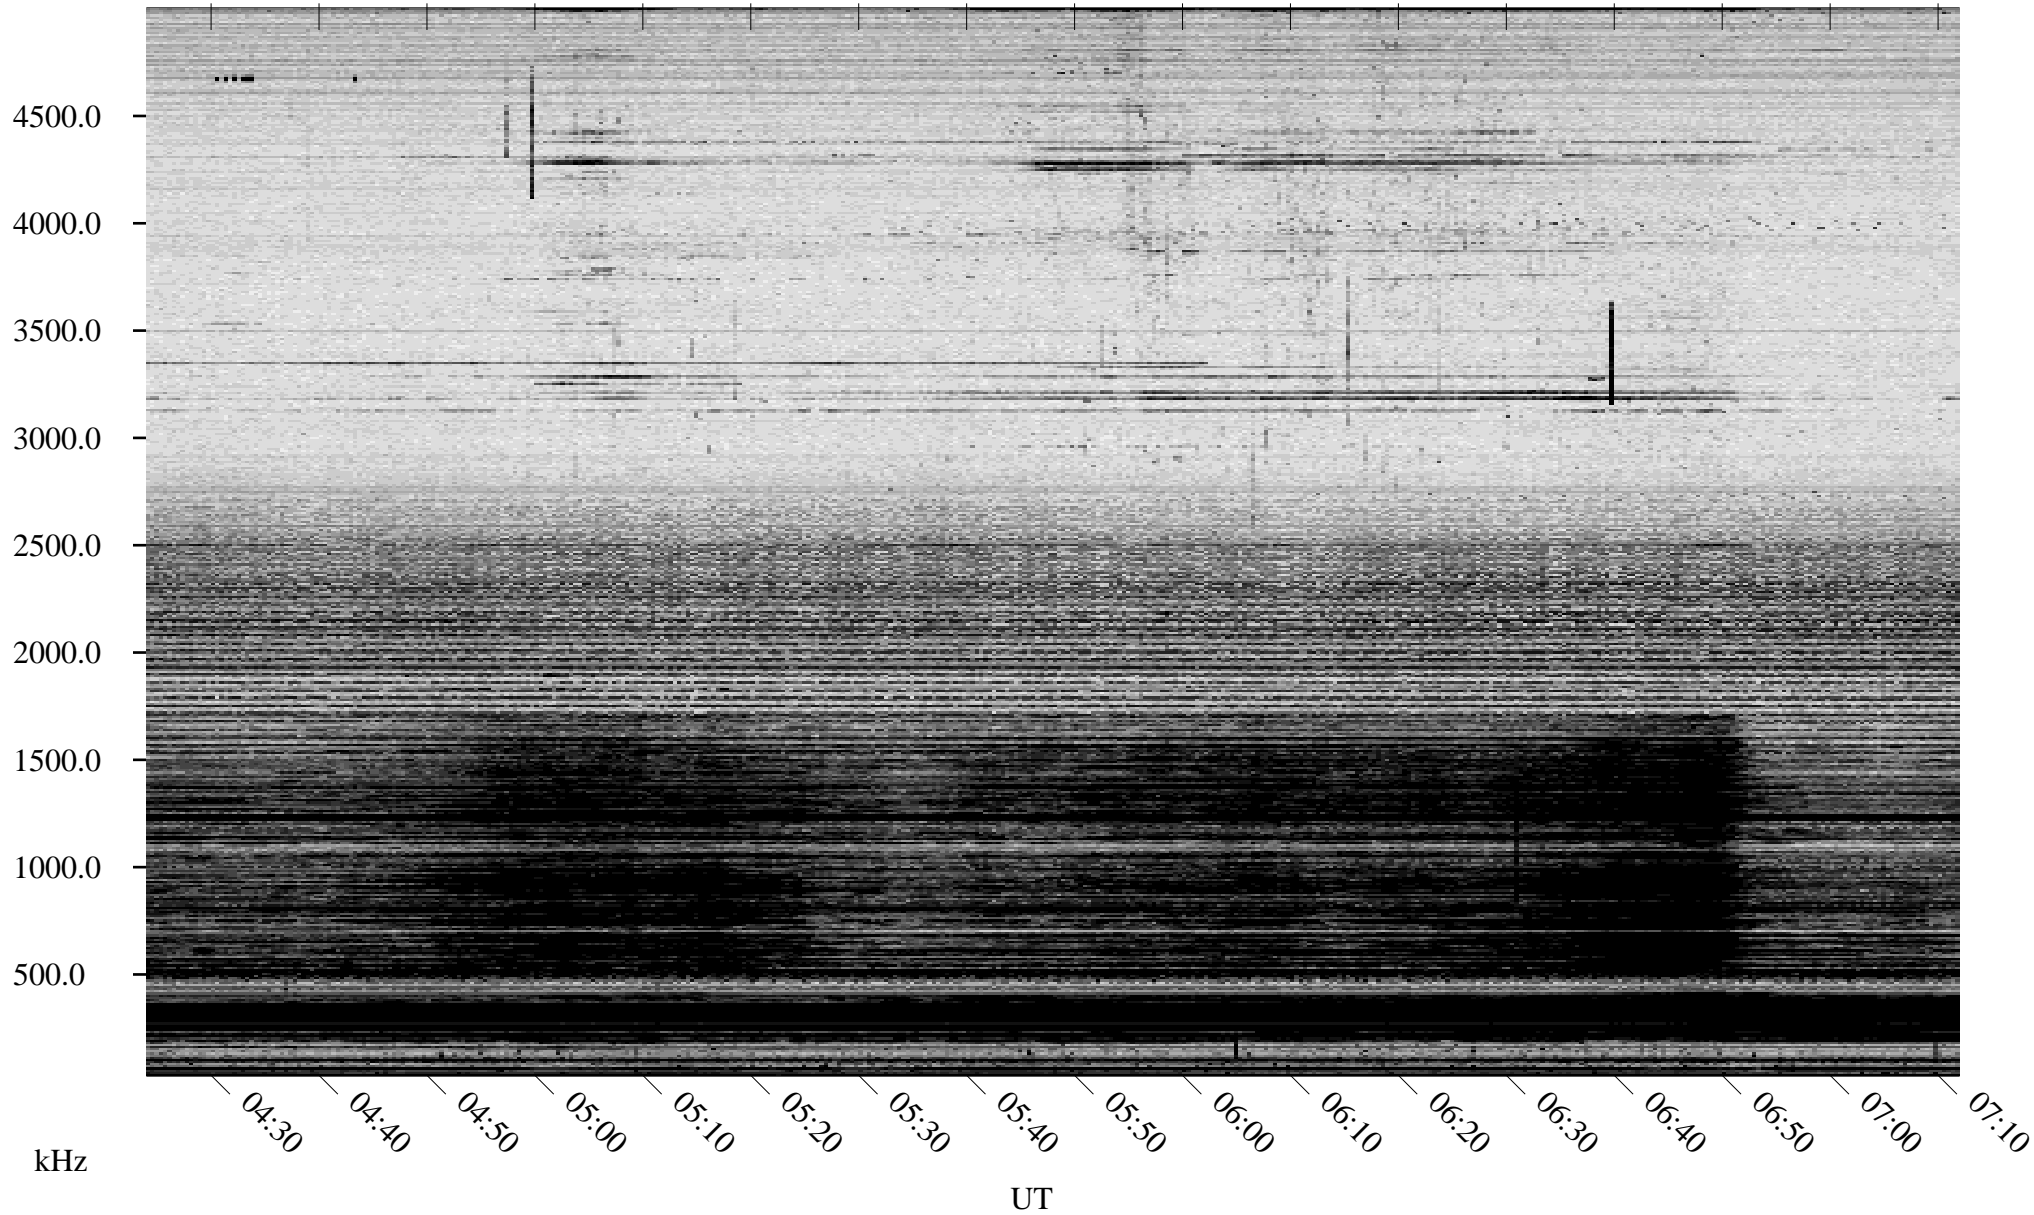

09/03/2006 Churchill, Manitoba

Linear Scale Black = 161 White = 15

ch06246l.r00m max_12

Page 1

09/03/2006 Churchill, Manitoba

Linear Scale Black = 161 White = 15

ch06246l.r00m max_12

Page 2

09/04/2006 Churchill, Manitoba

Linear Scale Black = 161 White = 15

ch06246l.r00m max_12

Page 3

09/04/2006 Churchill, Manitoba

Linear Scale Black = 161 White = 15

ch06246l.r00m max_12

Page 4

09/04/2006 Churchill, Manitoba

Linear Scale Black = 161 White = 15

ch06246l.r00m max_12

Page 5

09/04/2006 Churchill, Manitoba

Linear Scale Black = 161 White = 15

ch06246l.r00m max_12

Page 6

09/04/2006 Churchill, Manitoba

Linear Scale Black = 161 White = 15

ch06246l.r00m max_12

Page 7

09/04/2006 Churchill, Manitoba

Linear Scale Black = 161 White = 15

ch06246l.r00m max_12

Page 8