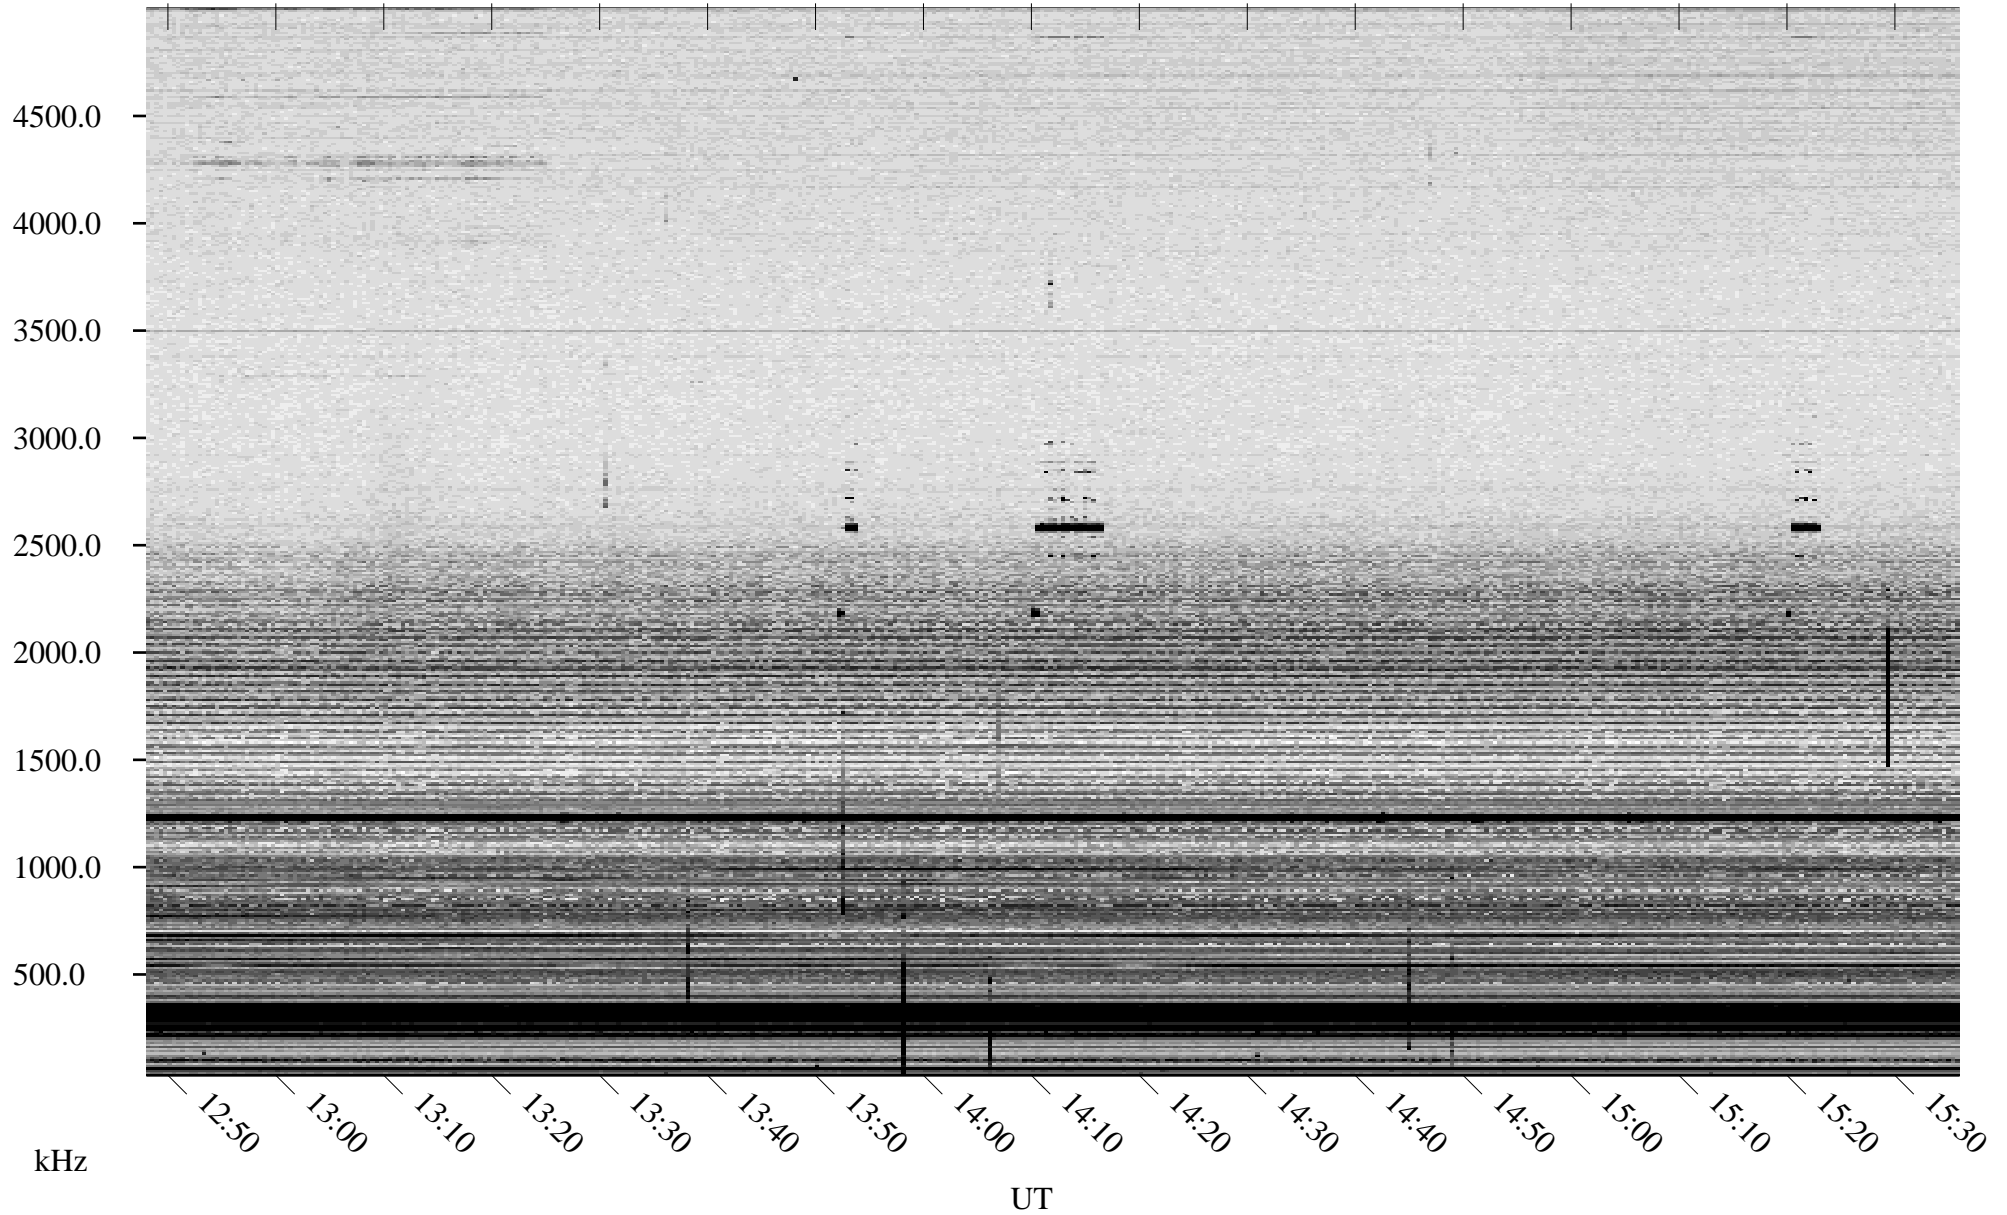

09/03/2006 Churchill, Manitoba

Linear Scale Black = 161 White = 15

ch06246l.r00m max_12

Page 1

09/03/2006 Churchill, Manitoba

Linear Scale Black = 161 White = 15

ch06246l.r00m max_12

Page 2

09/04/2006 Churchill, Manitoba

Linear Scale Black = 161 White = 15

ch06246l.r00m max_12

Page 3

09/04/2006 Churchill, Manitoba

Linear Scale Black = 161 White = 15

ch06246l.r00m max_12

Page 4

09/04/2006 Churchill, Manitoba

Linear Scale Black = 161 White = 15

ch06246l.r00m max_12

Page 5

09/04/2006 Churchill, Manitoba

Linear Scale Black = 161 White = 15

ch06246l.r00m max_12

Page 6

09/04/2006 Churchill, Manitoba

Linear Scale Black = 161 White = 15

ch06246l.r00m max_12

Page 7

09/04/2006 Churchill, Manitoba

Linear Scale Black = 161 White = 15

ch06246l.r00m max_12

Page 8