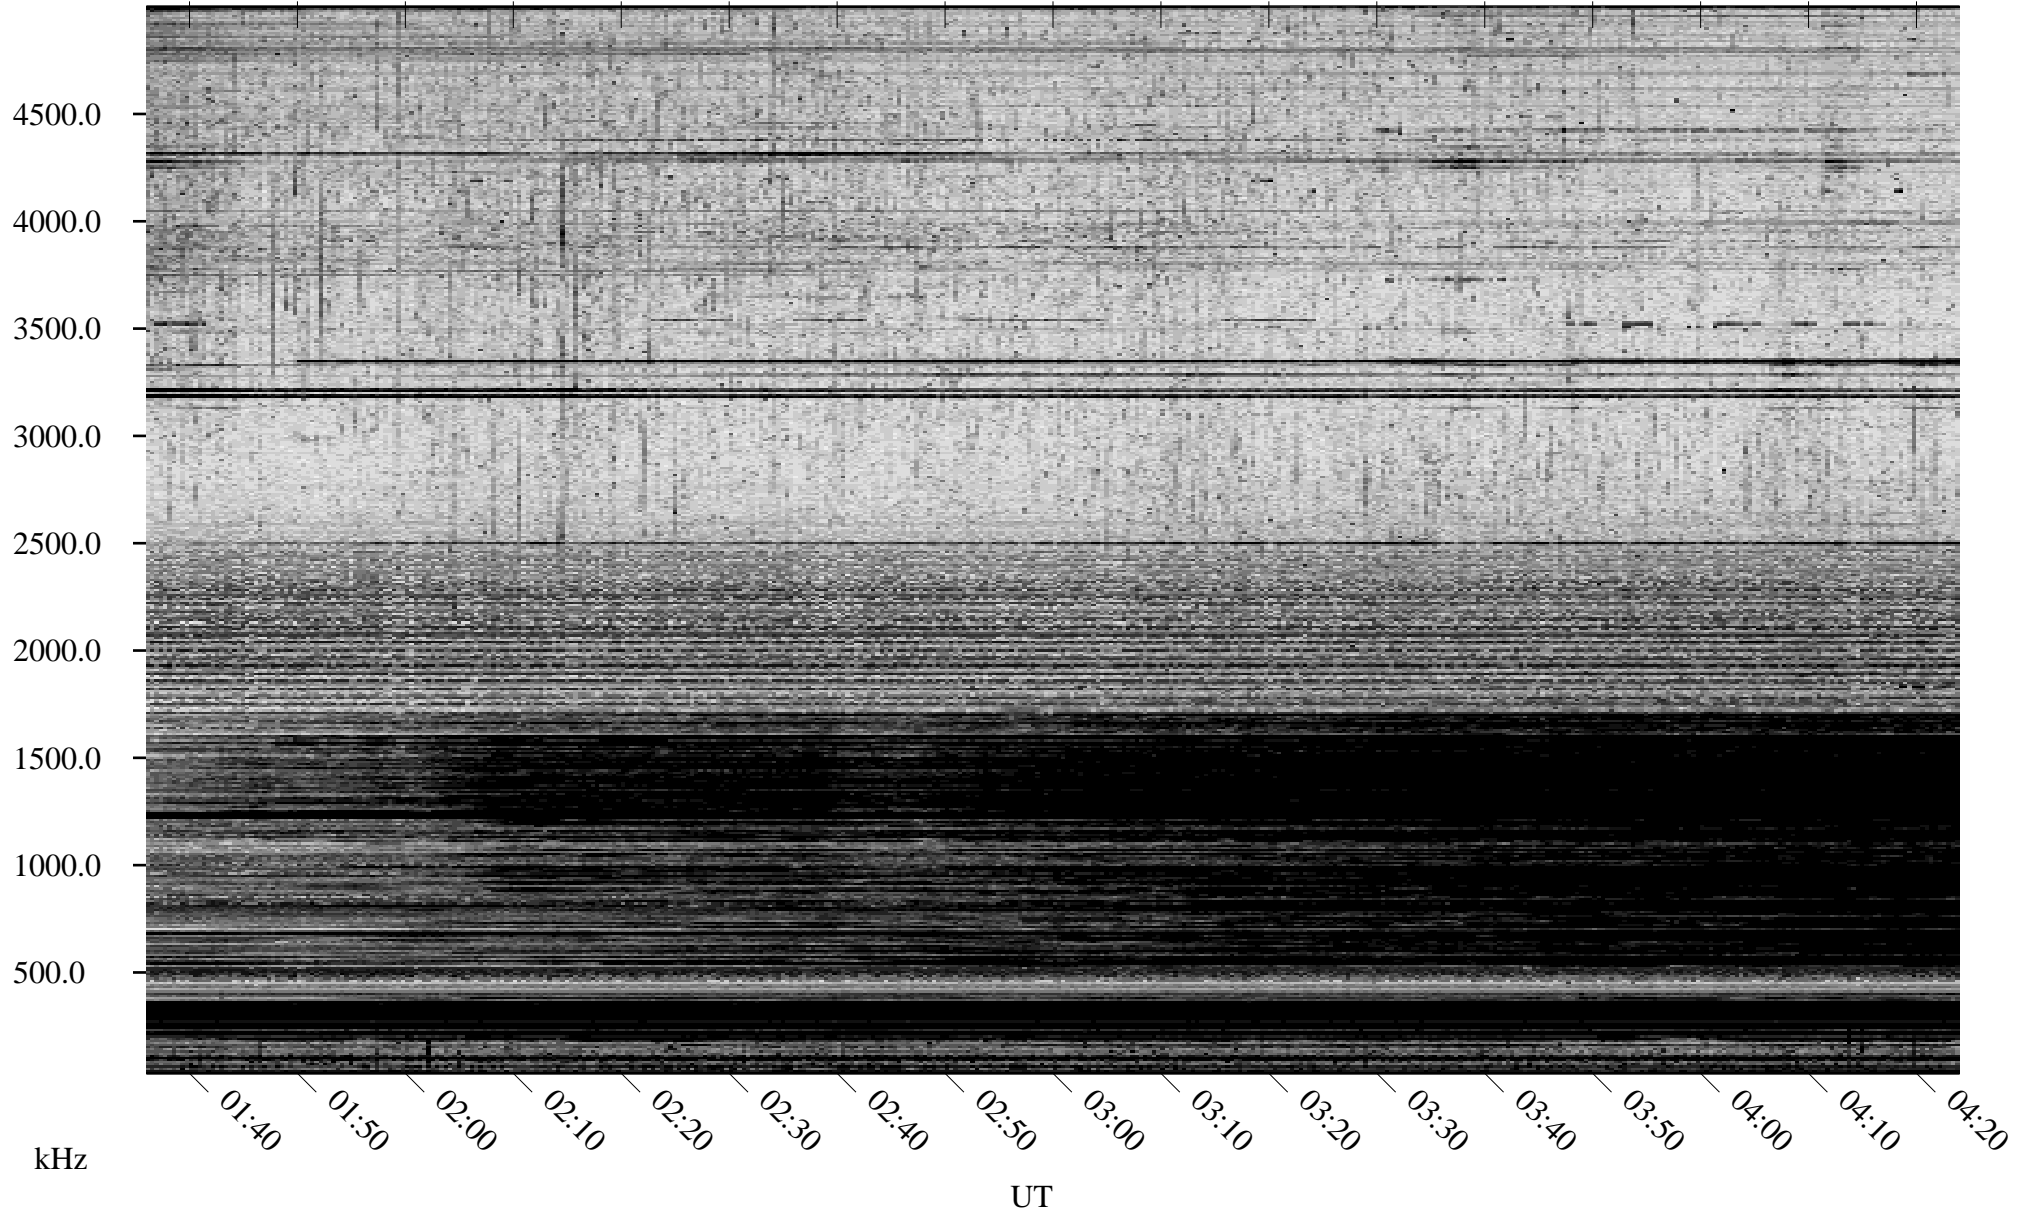

# 09/04/2006 Churchill, Manitoba

Linear Scale    Black = 161    White = 15

ch06247l.r00m max\_12

Page 1

09/04/2006 Churchill, Manitoba

Linear Scale Black = 161 White = 15

ch062471.r00m max\_12

Page 2

09/05/2006 Churchill, Manitoba

Linear Scale Black = 161 White = 15

ch06247l.r00m max\_12

Page 3

# 09/05/2006 Churchill, Manitoba

Linear Scale    Black = 161    White = 15

ch06247l.r00m max\_12

Page 4

# 09/05/2006 Churchill, Manitoba

Linear Scale    Black = 161    White = 15

ch06247l.r00m max\_12

Page 5