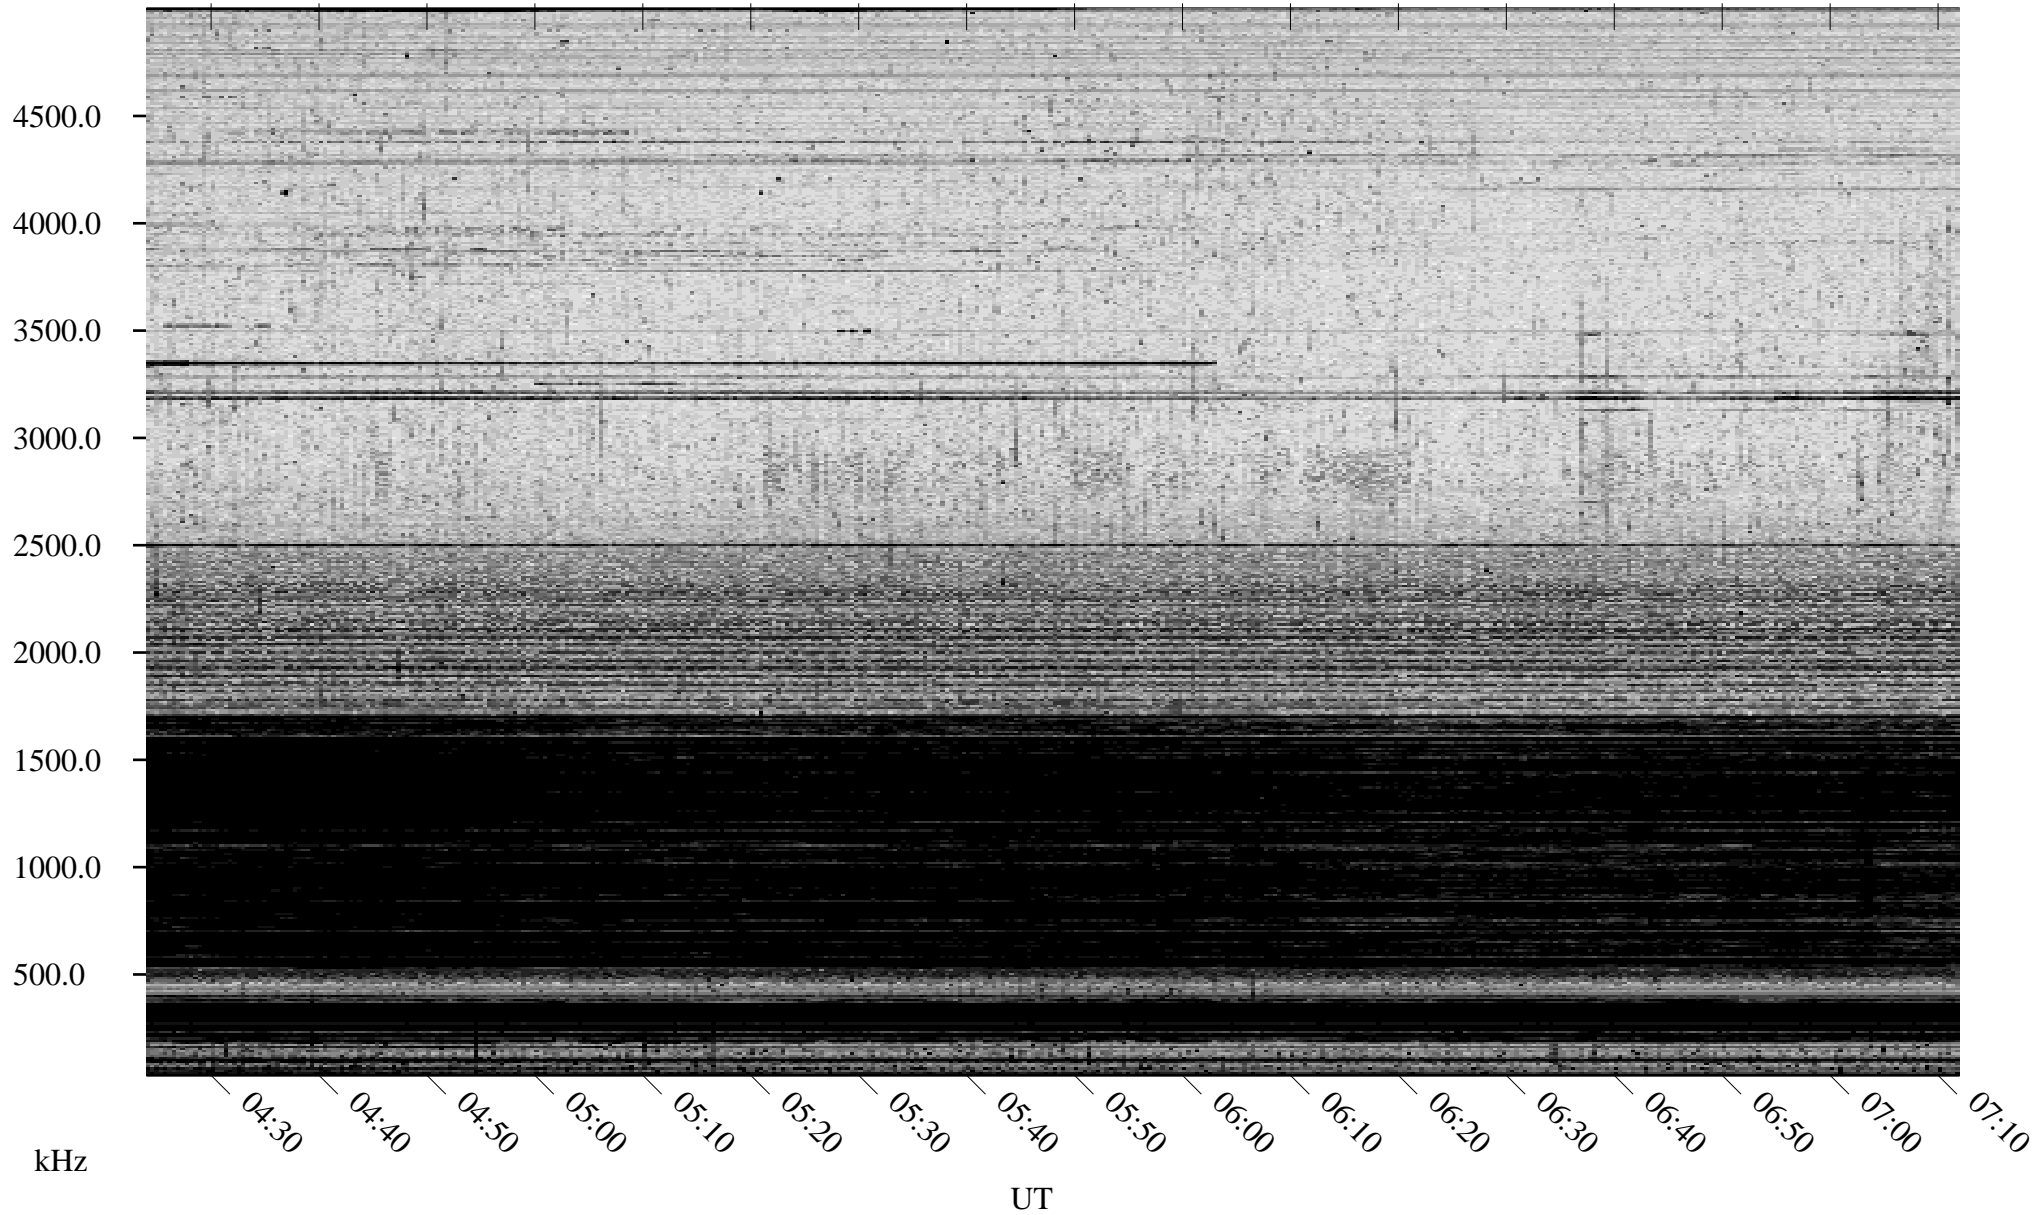

# 09/04/2006 Churchill, Manitoba

Linear Scale    Black = 161    White = 15

ch06247l.r00m max\_12

Page 1

09/04/2006 Churchill, Manitoba

Linear Scale Black = 161 White = 15

ch062471.r00m max\_12

Page 2

09/05/2006 Churchill, Manitoba

Linear Scale Black = 161 White = 15

ch06247l.r00m max\_12

Page 3

# 09/05/2006 Churchill, Manitoba

Linear Scale    Black = 161    White = 15

ch06247l.r00m max\_12

Page 4

# 09/05/2006 Churchill, Manitoba

Linear Scale    Black = 161    White = 15

ch06247l.r00m max\_12

Page 5