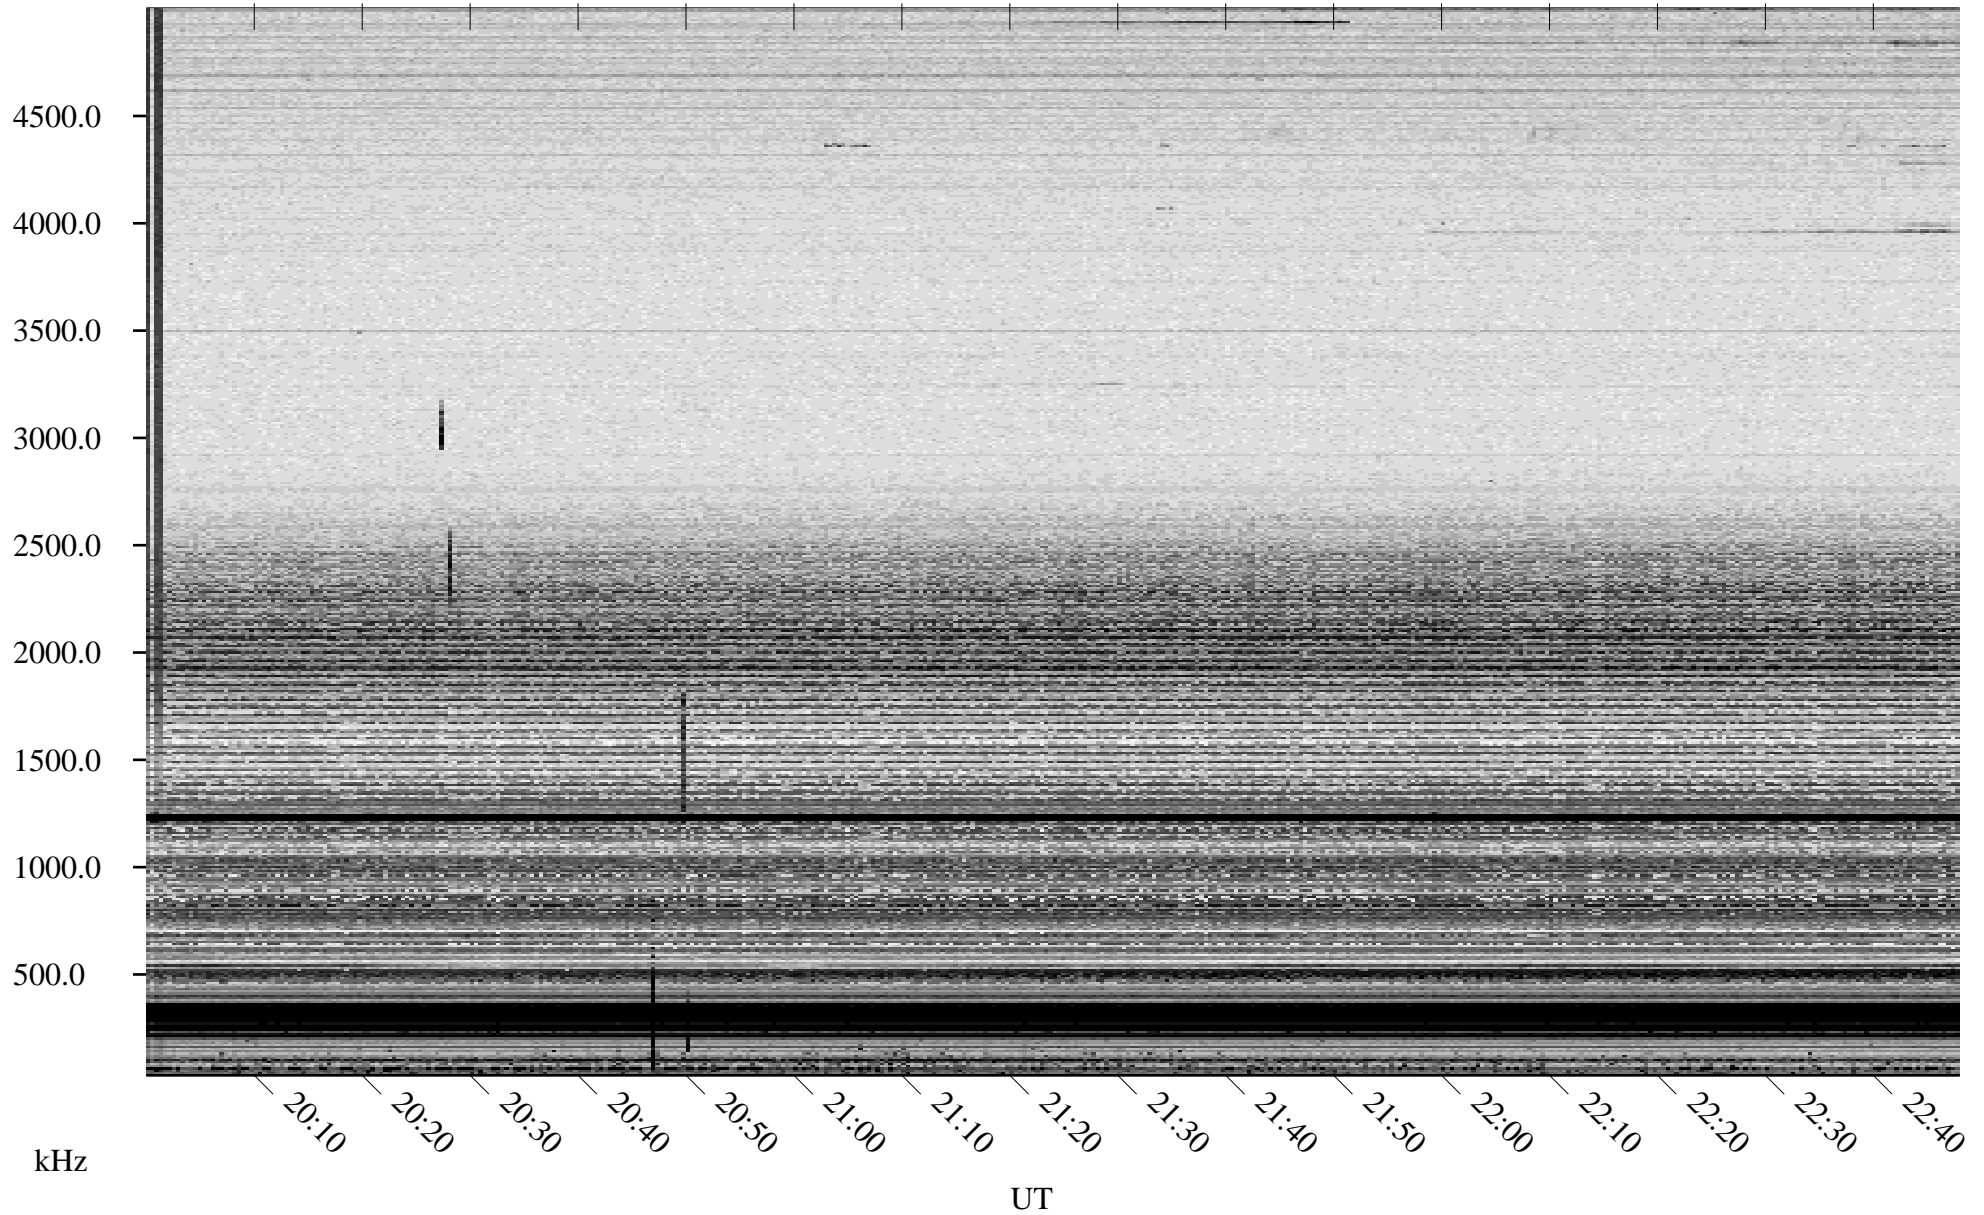

# 09/04/2006 Churchill, Manitoba

Linear Scale    Black = 161    White = 15

ch06247l.r00m max\_12

Page 1

09/04/2006 Churchill, Manitoba

Linear Scale Black = 161 White = 15

ch062471.r00m max\_12

Page 2

09/05/2006 Churchill, Manitoba

Linear Scale Black = 161 White = 15

ch06247l.r00m max\_12

Page 3

# 09/05/2006 Churchill, Manitoba

Linear Scale    Black = 161    White = 15

ch06247l.r00m max\_12

Page 4

# 09/05/2006 Churchill, Manitoba

Linear Scale    Black = 161    White = 15

ch06247l.r00m max\_12

Page 5