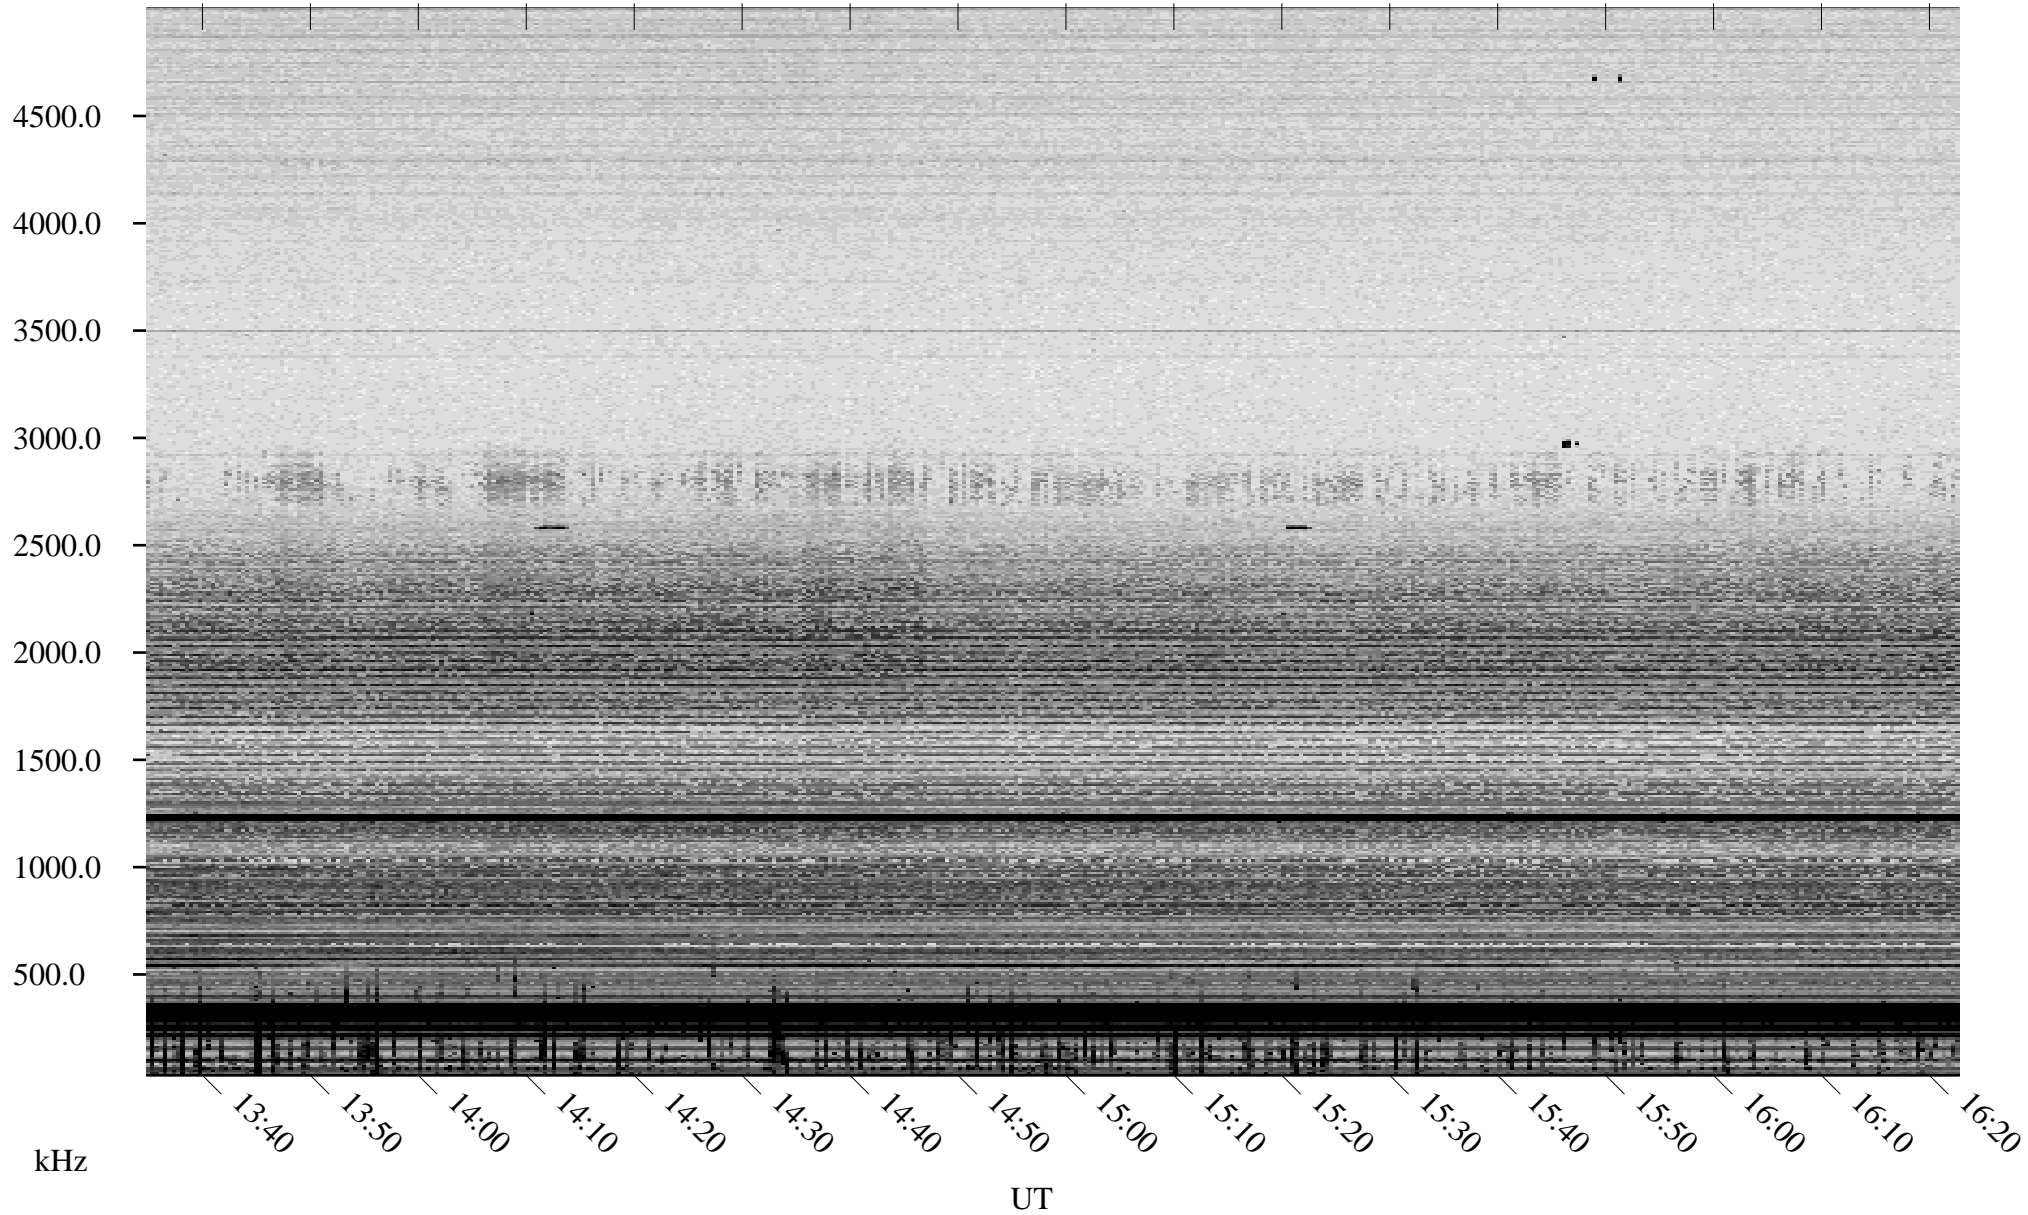

09/06/2006 Churchill, Manitoba

Linear Scale Black = 161 White = 15

ch06249l.r01m max_12

Page 1

09/06/2006 Churchill, Manitoba

Linear Scale Black = 161 White = 15

ch06249l.r01m max_12

Page 2

09/07/2006 Churchill, Manitoba

Linear Scale Black = 161 White = 15

ch06249l.r01m max_12

Page 3

09/07/2006 Churchill, Manitoba

Linear Scale Black = 161 White = 15

ch06249l.r01m max_12

Page 4

09/07/2006 Churchill, Manitoba

Linear Scale Black = 161 White = 15

ch06249l.r01m max_12

Page 5

09/07/2006 Churchill, Manitoba

Linear Scale Black = 161 White = 15

ch06249l.r01m max_12

Page 6

09/07/2006 Churchill, Manitoba

Linear Scale Black = 161 White = 15

ch06249l.r01m max_12

Page 7

09/07/2006 Churchill, Manitoba

Linear Scale Black = 161 White = 15

ch06249l.r01m max_12