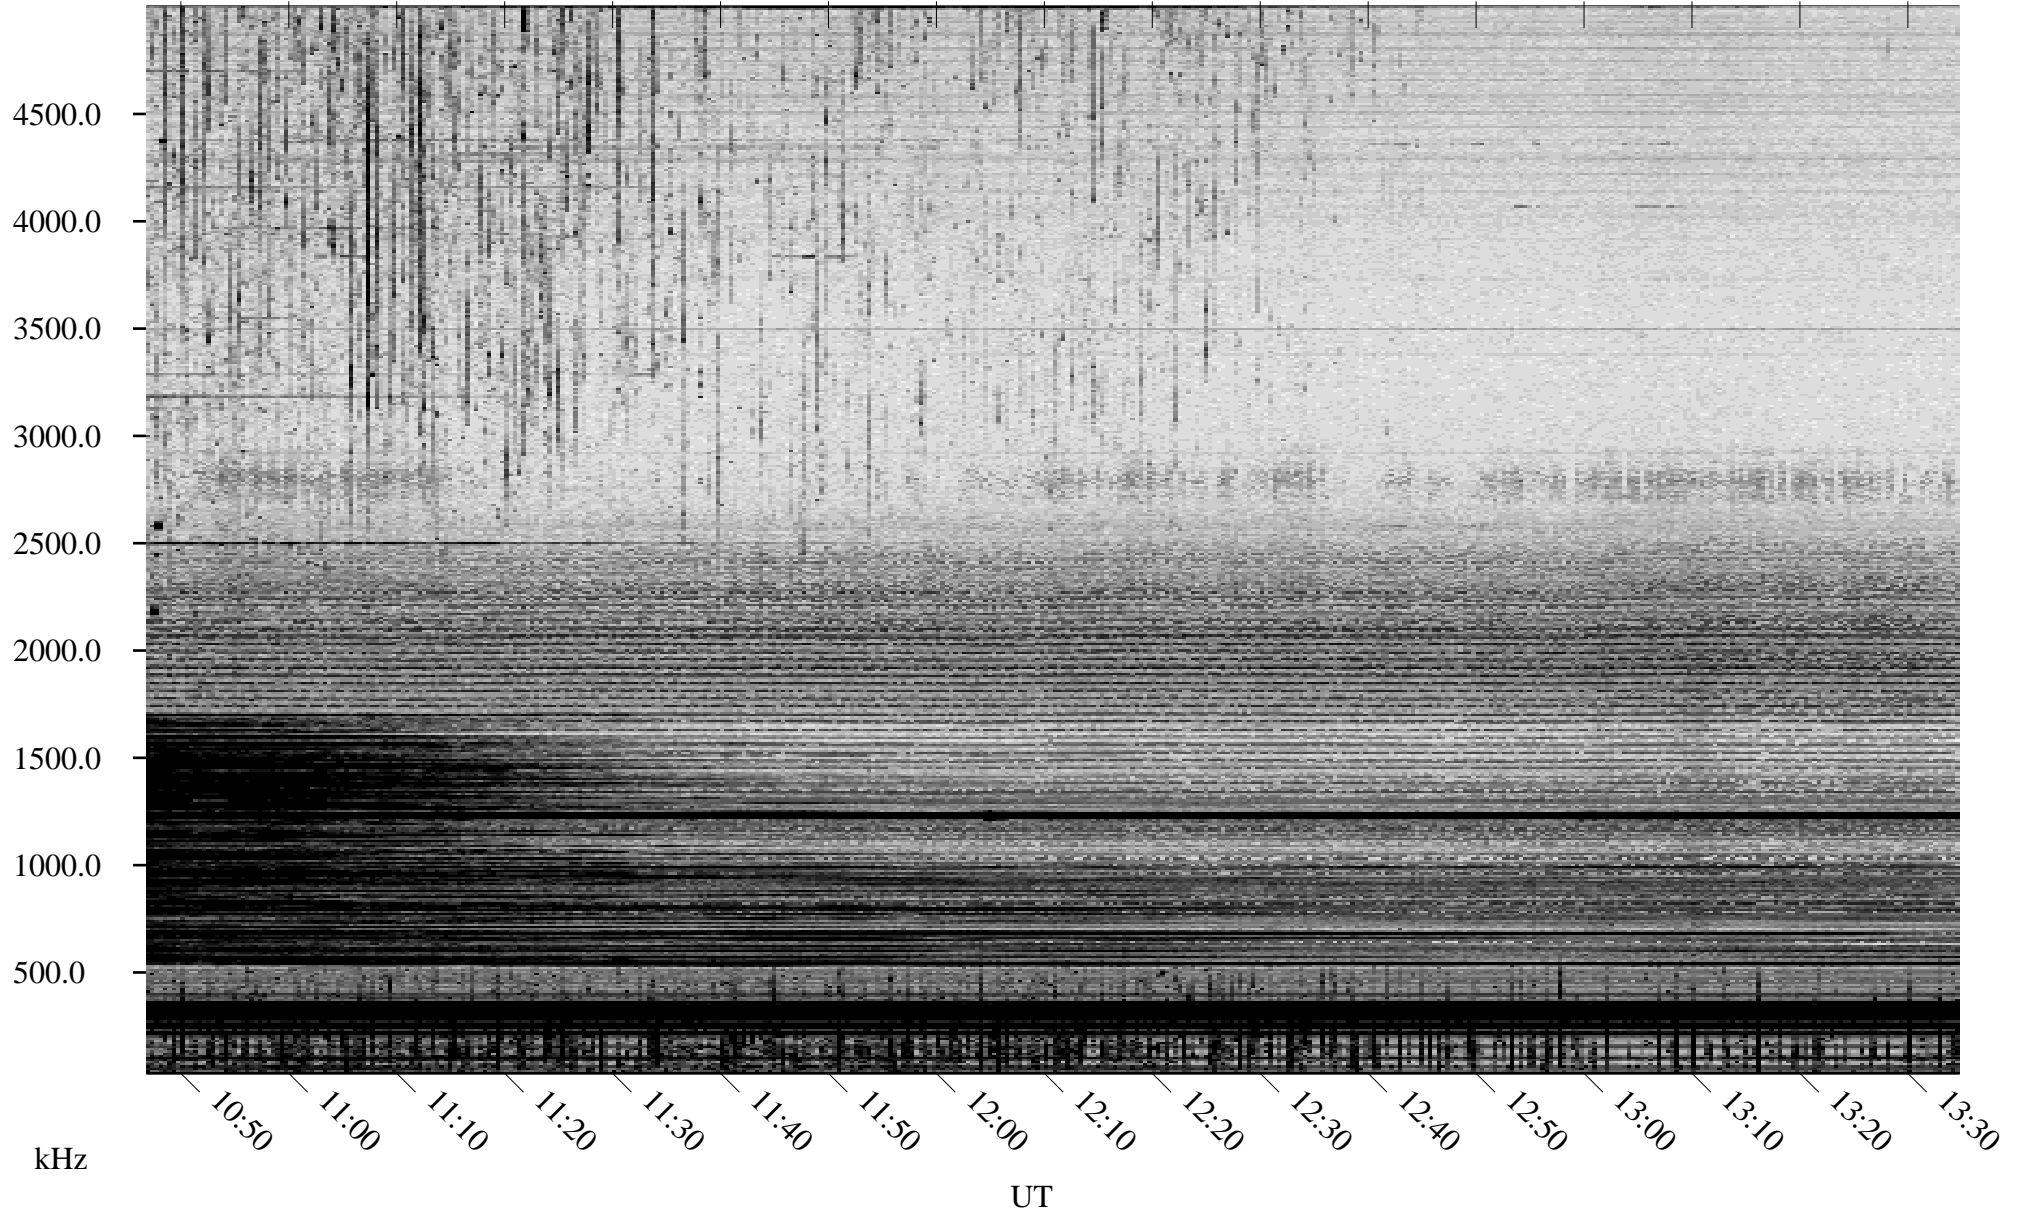

09/06/2006 Churchill, Manitoba

Linear Scale Black = 161 White = 15

ch06249l.r01m max_12

Page 1

09/06/2006 Churchill, Manitoba

Linear Scale Black = 161 White = 15

ch06249l.r01m max_12

Page 2

09/07/2006 Churchill, Manitoba

Linear Scale Black = 161 White = 15

ch06249l.r01m max_12

Page 3

09/07/2006 Churchill, Manitoba

Linear Scale Black = 161 White = 15

ch06249l.r01m max_12

Page 4

09/07/2006 Churchill, Manitoba

Linear Scale Black = 161 White = 15

ch06249l.r01m max_12

Page 5

09/07/2006 Churchill, Manitoba

Linear Scale Black = 161 White = 15

ch06249l.r01m max_12

Page 6

09/07/2006 Churchill, Manitoba

Linear Scale Black = 161 White = 15

ch06249l.r01m max_12

Page 7

09/07/2006 Churchill, Manitoba

Linear Scale Black = 161 White = 15

ch06249l.r01m max_12