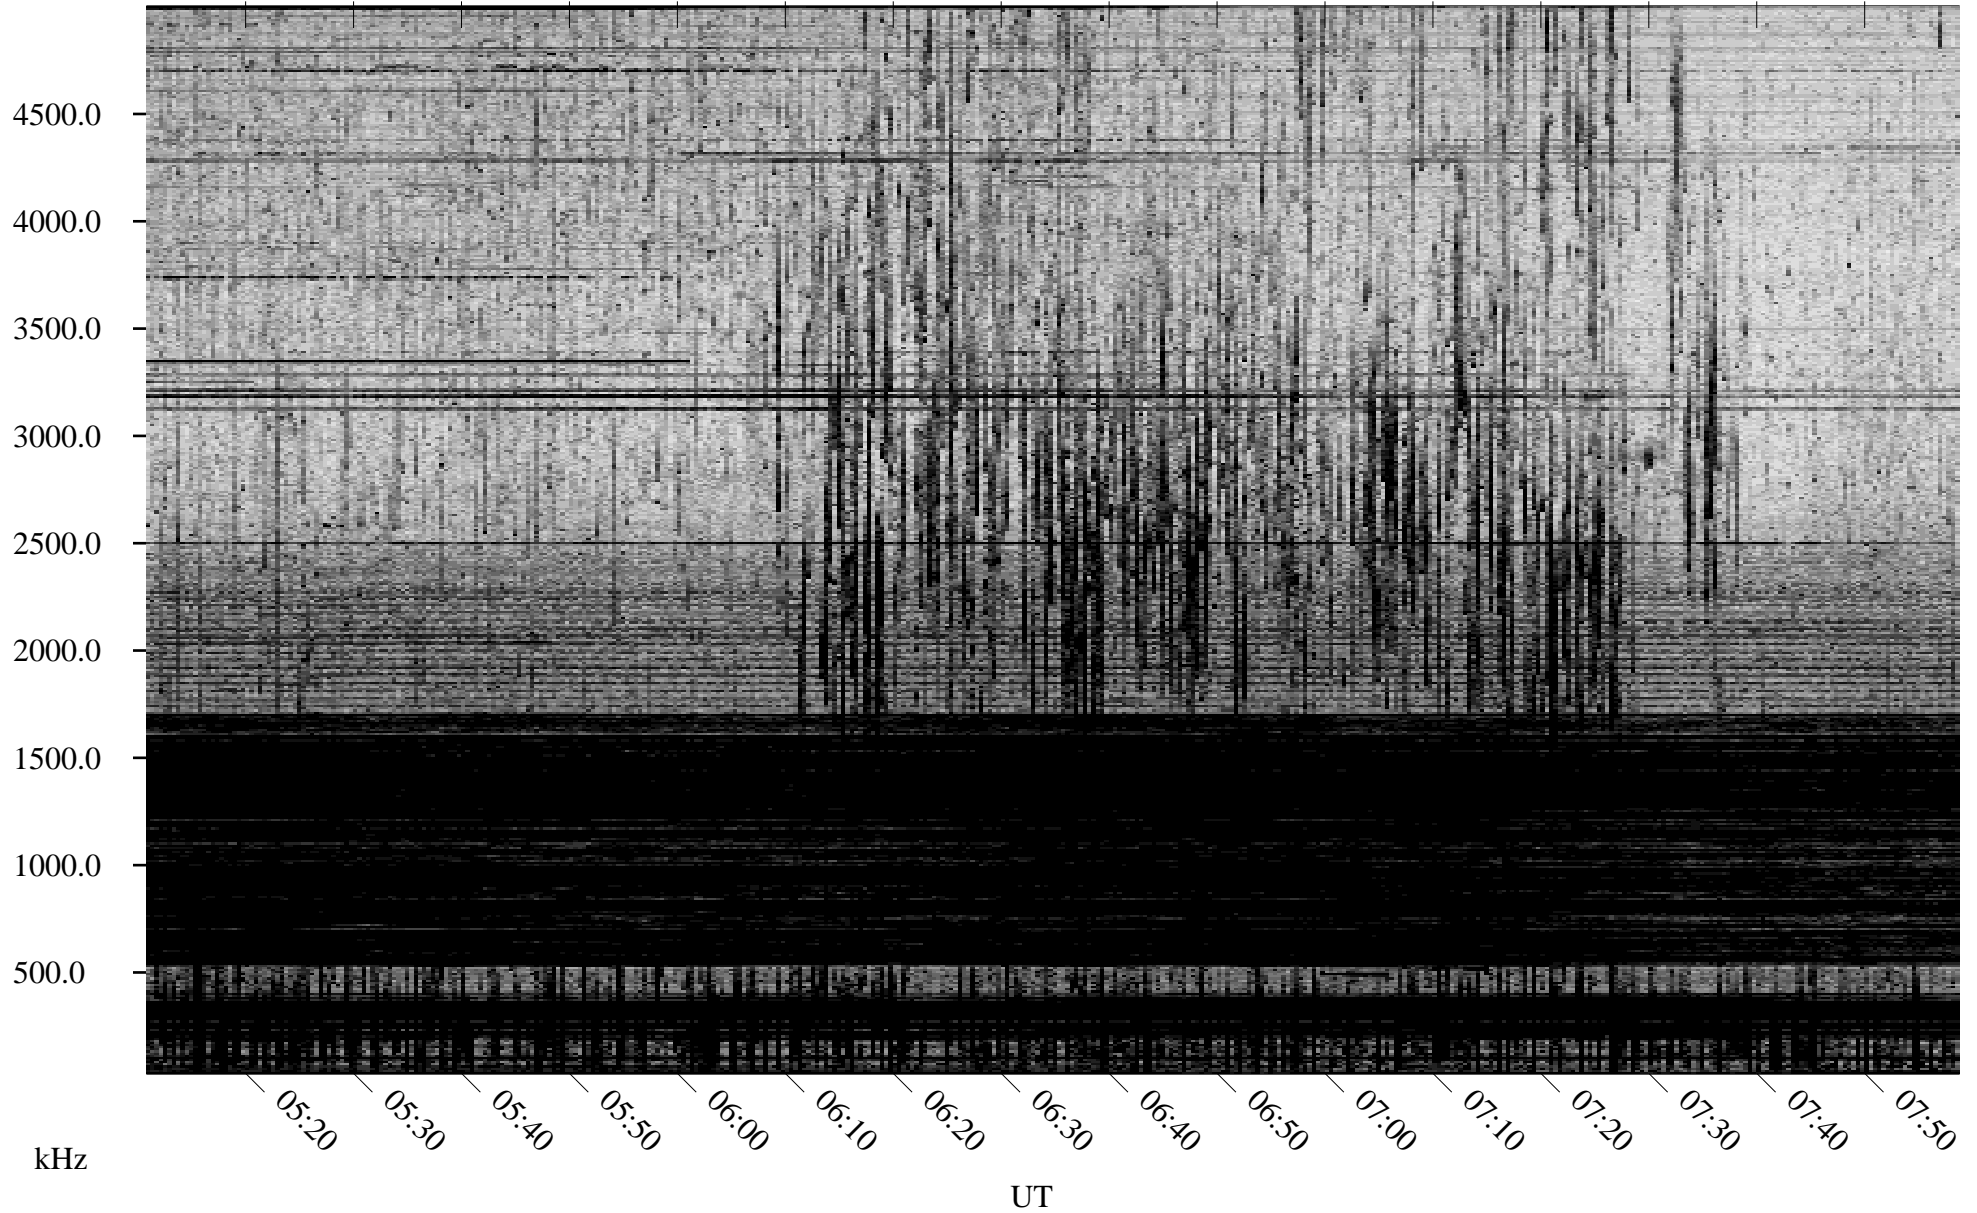

09/06/2006 Churchill, Manitoba

Linear Scale Black = 161 White = 15

ch06249l.r01m max_12

Page 1

09/06/2006 Churchill, Manitoba

Linear Scale Black = 161 White = 15

ch06249l.r01m max_12

Page 2

09/07/2006 Churchill, Manitoba

Linear Scale Black = 161 White = 15

ch06249l.r01m max_12

Page 3

09/07/2006 Churchill, Manitoba

Linear Scale Black = 161 White = 15

ch06249l.r01m max_12

Page 4

09/07/2006 Churchill, Manitoba

Linear Scale Black = 161 White = 15

ch06249l.r01m max_12

Page 5

09/07/2006 Churchill, Manitoba

Linear Scale Black = 161 White = 15

ch06249l.r01m max_12

Page 6

09/07/2006 Churchill, Manitoba

Linear Scale Black = 161 White = 15

ch06249l.r01m max_12

Page 7

09/07/2006 Churchill, Manitoba

Linear Scale Black = 161 White = 15

ch06249l.r01m max_12