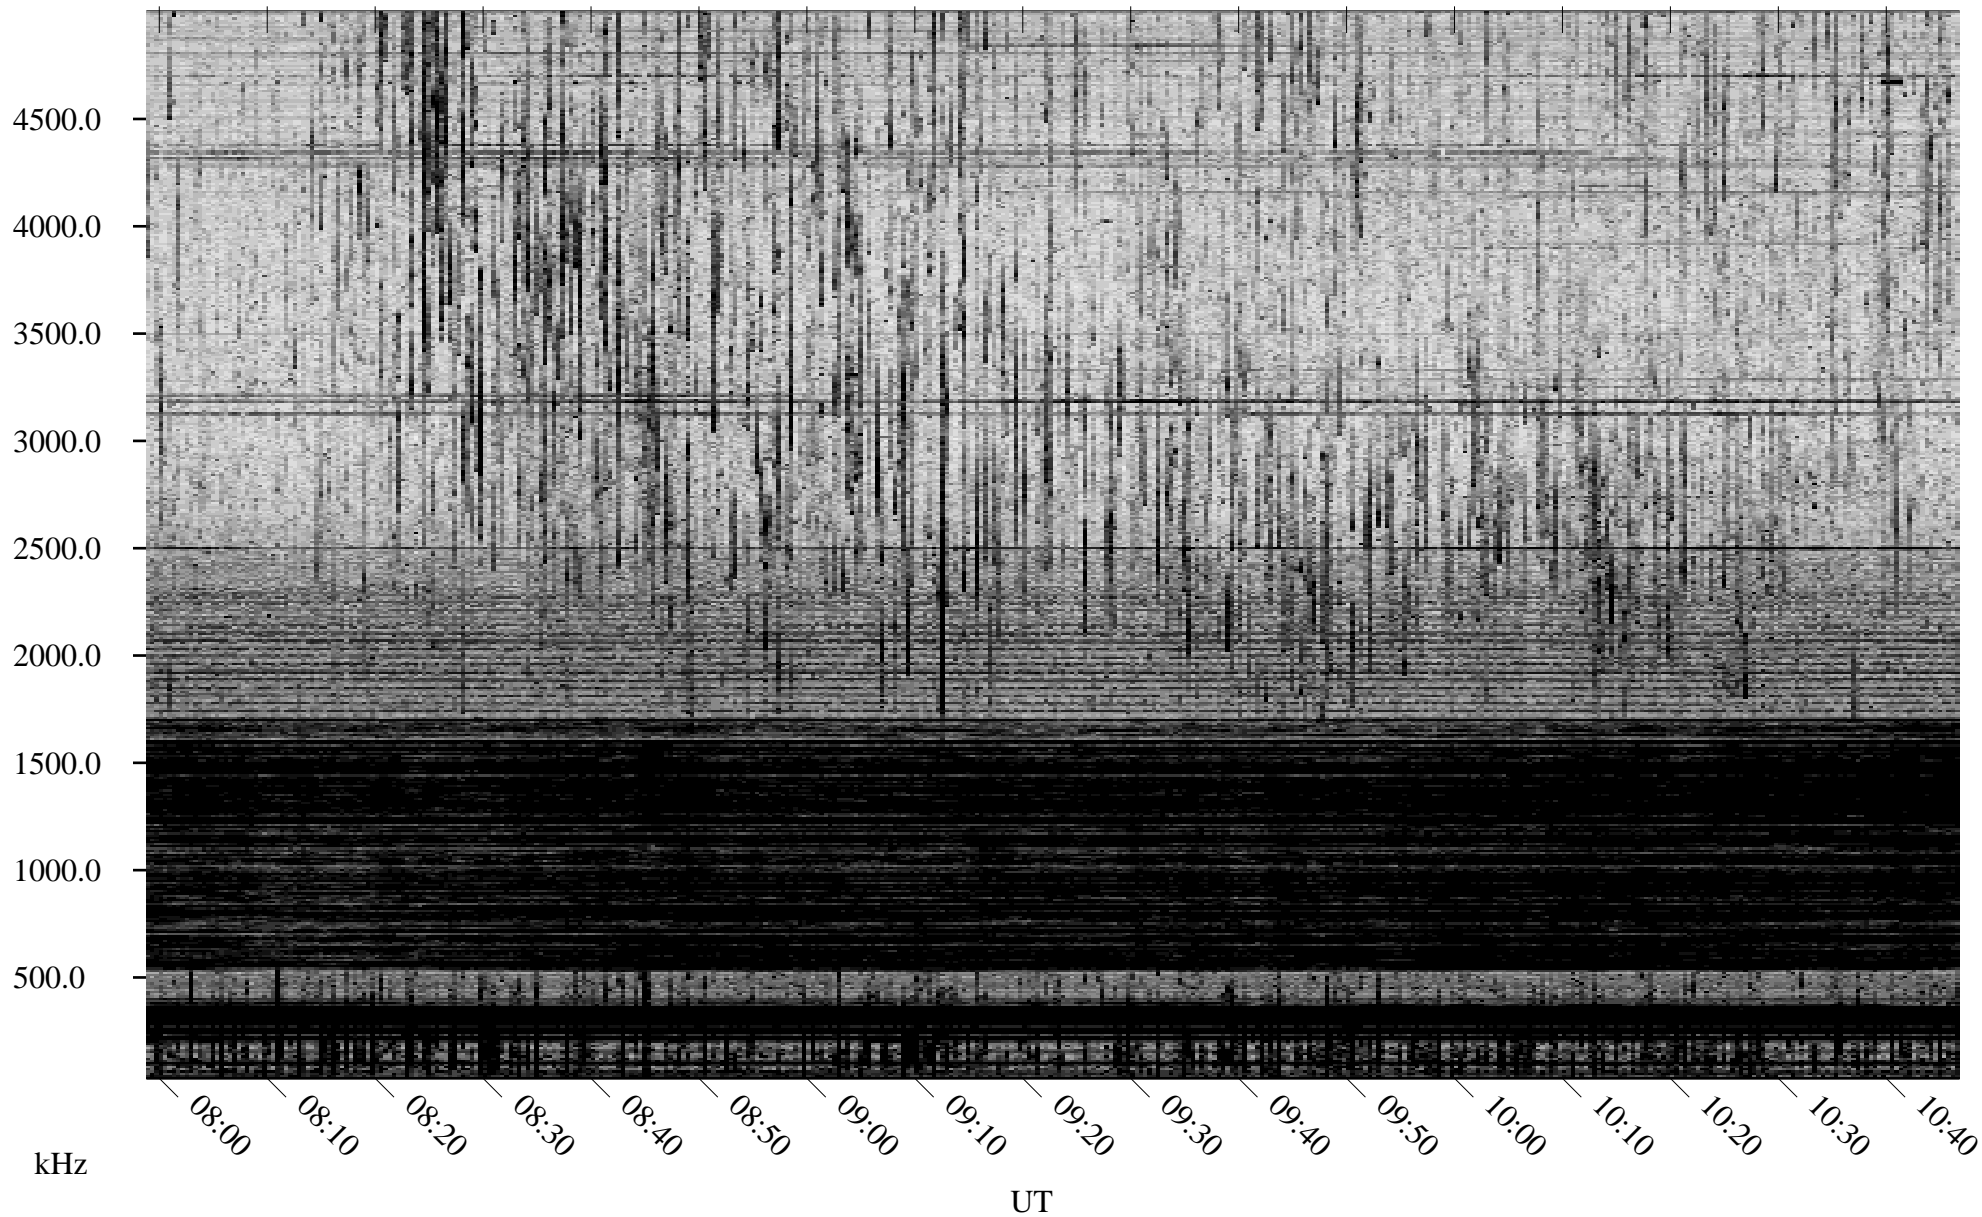

09/06/2006 Churchill, Manitoba

Linear Scale Black = 161 White = 15

ch06249l.r01m max_12

Page 1

09/06/2006 Churchill, Manitoba

Linear Scale Black = 161 White = 15

ch06249l.r01m max_12

Page 2

09/07/2006 Churchill, Manitoba

Linear Scale Black = 161 White = 15

ch06249l.r01m max_12

Page 3

09/07/2006 Churchill, Manitoba

Linear Scale Black = 161 White = 15

ch06249l.r01m max_12

Page 4

09/07/2006 Churchill, Manitoba

Linear Scale Black = 161 White = 15

ch06249l.r01m max_12

Page 5

09/07/2006 Churchill, Manitoba

Linear Scale Black = 161 White = 15

ch06249l.r01m max_12

Page 6

09/07/2006 Churchill, Manitoba

Linear Scale Black = 161 White = 15

ch06249l.r01m max_12

Page 7

09/07/2006 Churchill, Manitoba

Linear Scale Black = 161 White = 15

ch06249l.r01m max_12