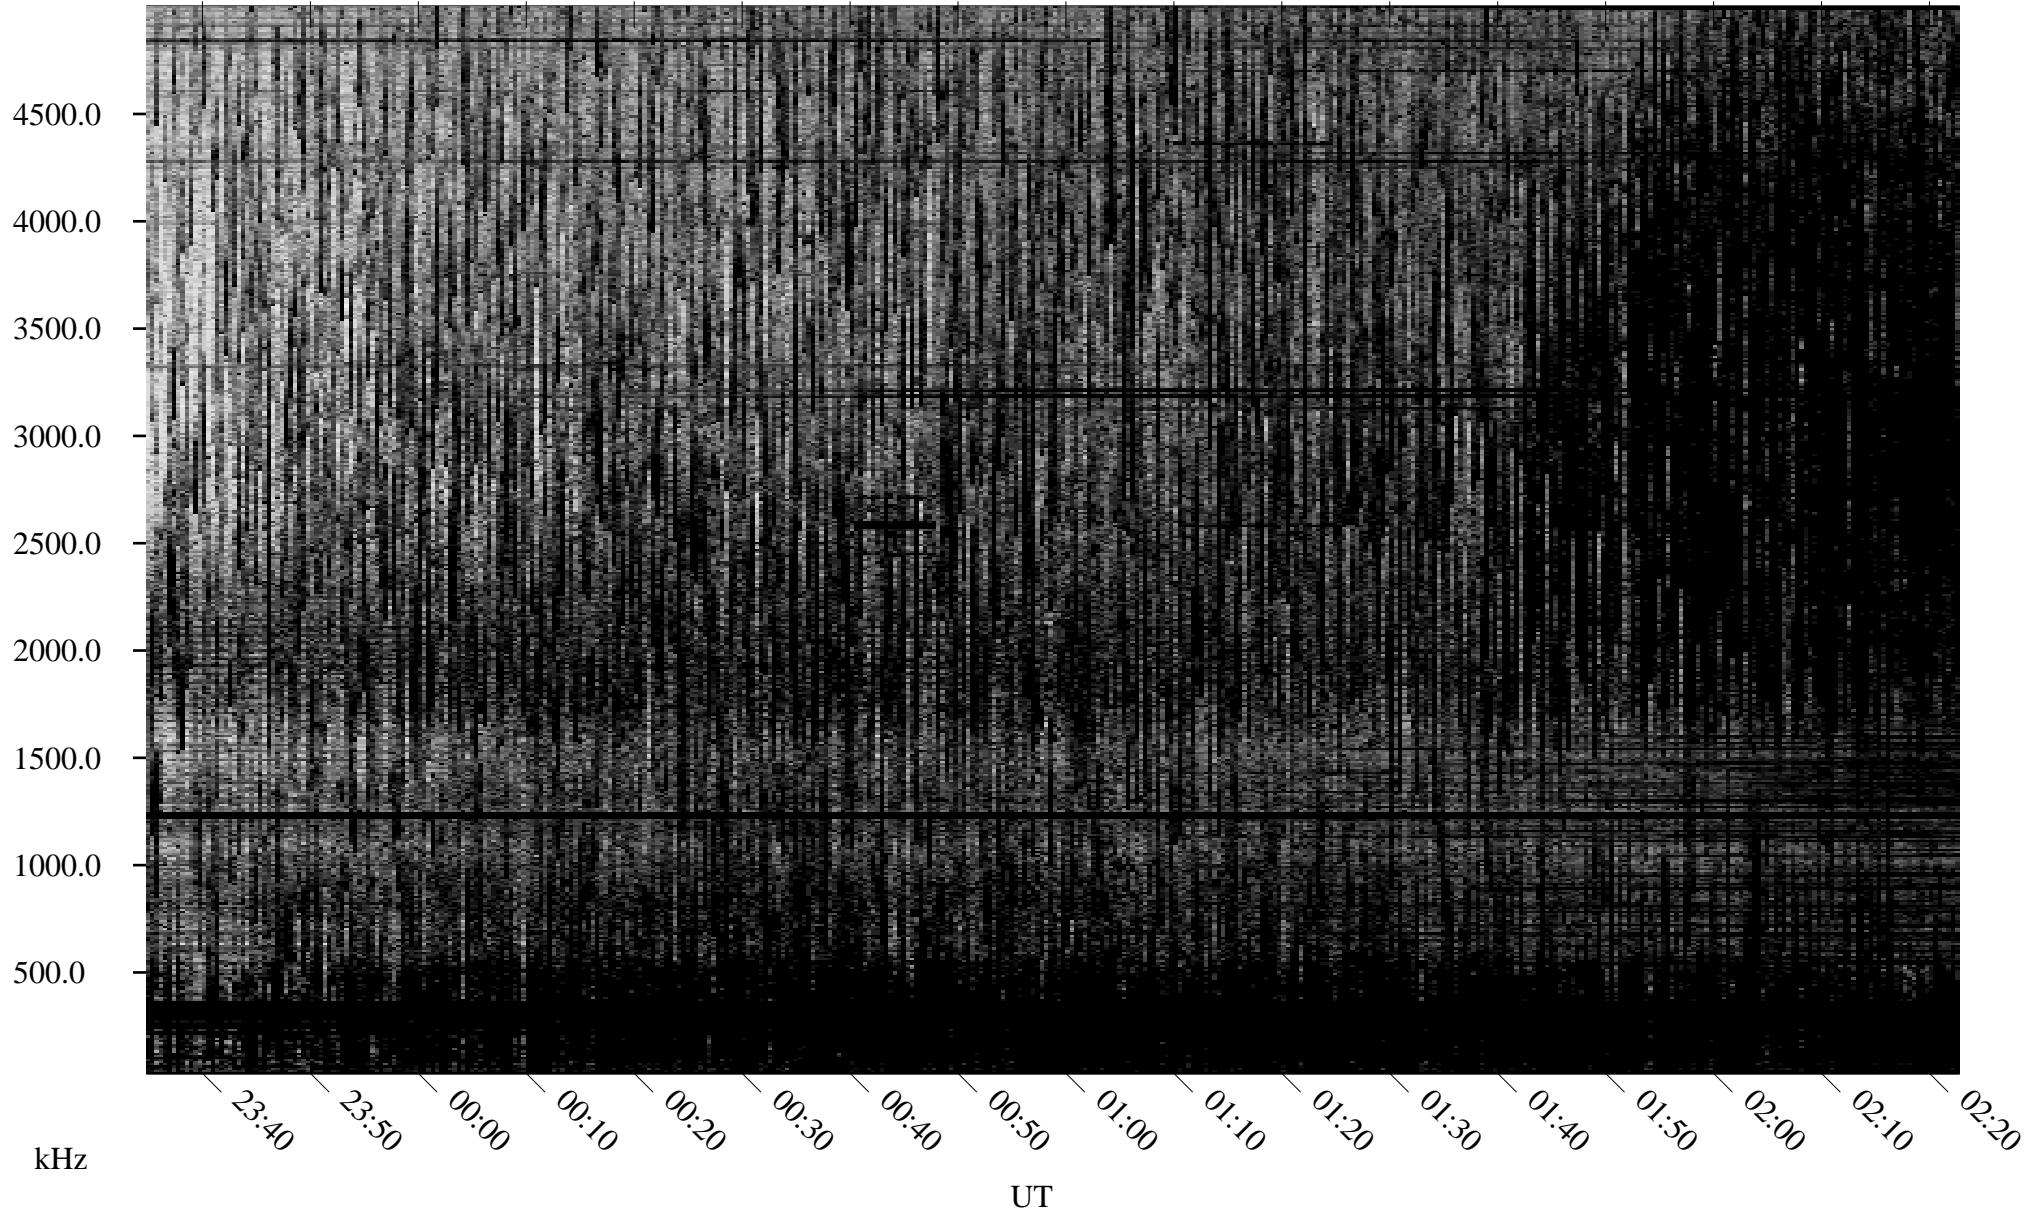

09/06/2006 Churchill, Manitoba

Linear Scale Black = 161 White = 15

ch06249l.r01m max_12

Page 1

09/06/2006 Churchill, Manitoba

Linear Scale Black = 161 White = 15

ch06249l.r01m max_12

Page 2

09/07/2006 Churchill, Manitoba

Linear Scale Black = 161 White = 15

ch06249l.r01m max_12

Page 3

09/07/2006 Churchill, Manitoba

Linear Scale Black = 161 White = 15

ch06249l.r01m max_12

Page 4

09/07/2006 Churchill, Manitoba

Linear Scale Black = 161 White = 15

ch06249l.r01m max_12

Page 5

09/07/2006 Churchill, Manitoba

Linear Scale Black = 161 White = 15

ch06249l.r01m max_12

Page 6

09/07/2006 Churchill, Manitoba

Linear Scale Black = 161 White = 15

ch06249l.r01m max_12

Page 7

09/07/2006 Churchill, Manitoba

Linear Scale Black = 161 White = 15

ch06249l.r01m max_12