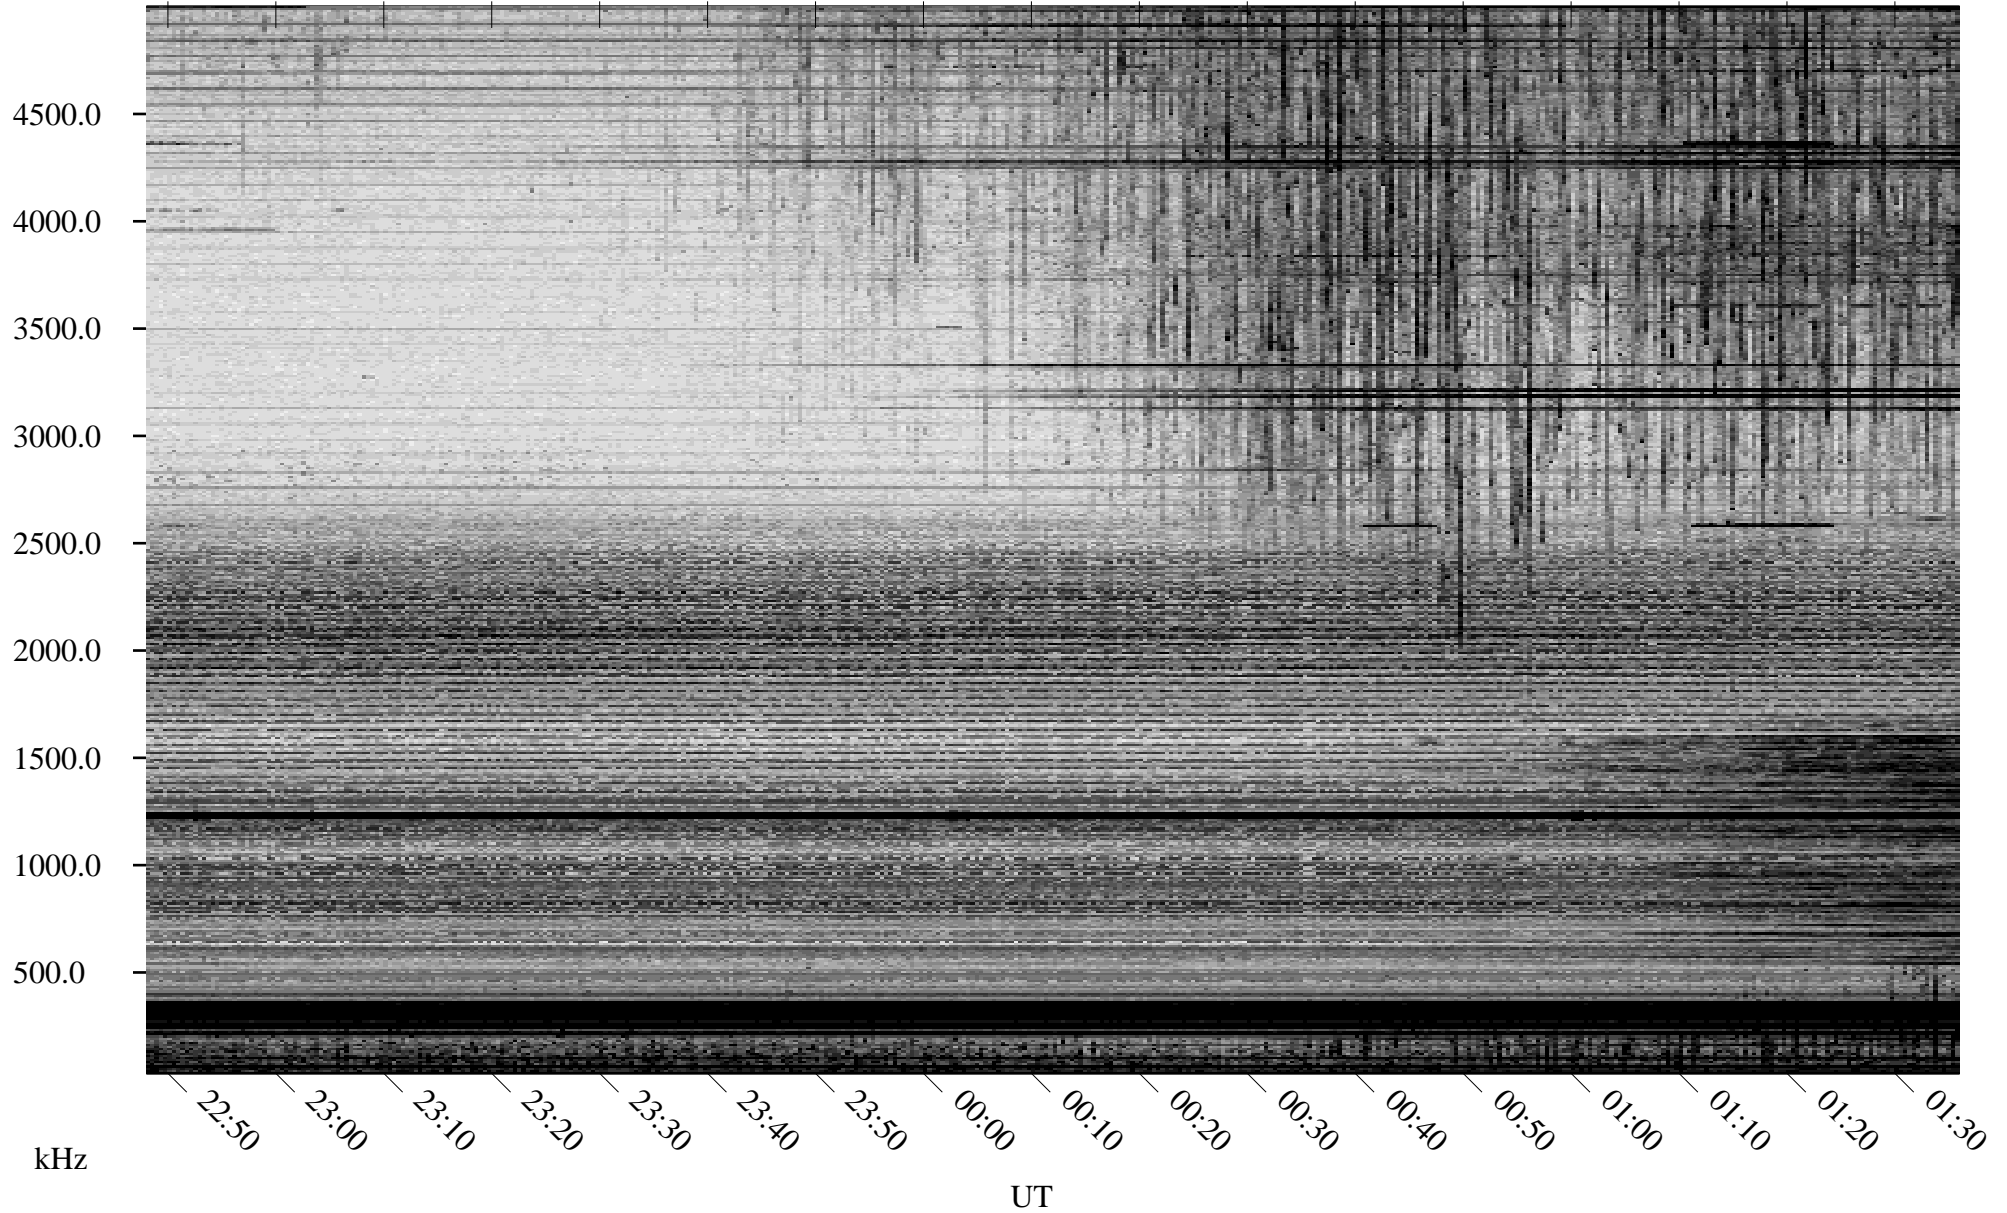

09/07/2006 Churchill, Manitoba

Linear Scale Black = 161 White = 15

ch06250l.r00m max_12

Page 1

09/07/2006 Churchill, Manitoba

Linear Scale Black = 161 White = 15

ch06250l.r00m max_12

Page 2

09/08/2006 Churchill, Manitoba

Linear Scale Black = 161 White = 15

ch06250l.r00m max_12

Page 3

09/08/2006 Churchill, Manitoba

Linear Scale Black = 161 White = 15

ch06250l.r00m max_12

Page 4

09/08/2006 Churchill, Manitoba

Linear Scale Black = 161 White = 15

ch06250l.r00m max_12

Page 5

09/08/2006 Churchill, Manitoba

Linear Scale Black = 161 White = 15

ch06250l.r00m max_12

Page 6

09/08/2006 Churchill, Manitoba

Linear Scale Black = 161 White = 15

ch06250l.r00m max_12

Page 7

09/08/2006 Churchill, Manitoba

Linear Scale Black = 161 White = 15

ch06250l.r00m max_12

Page 8