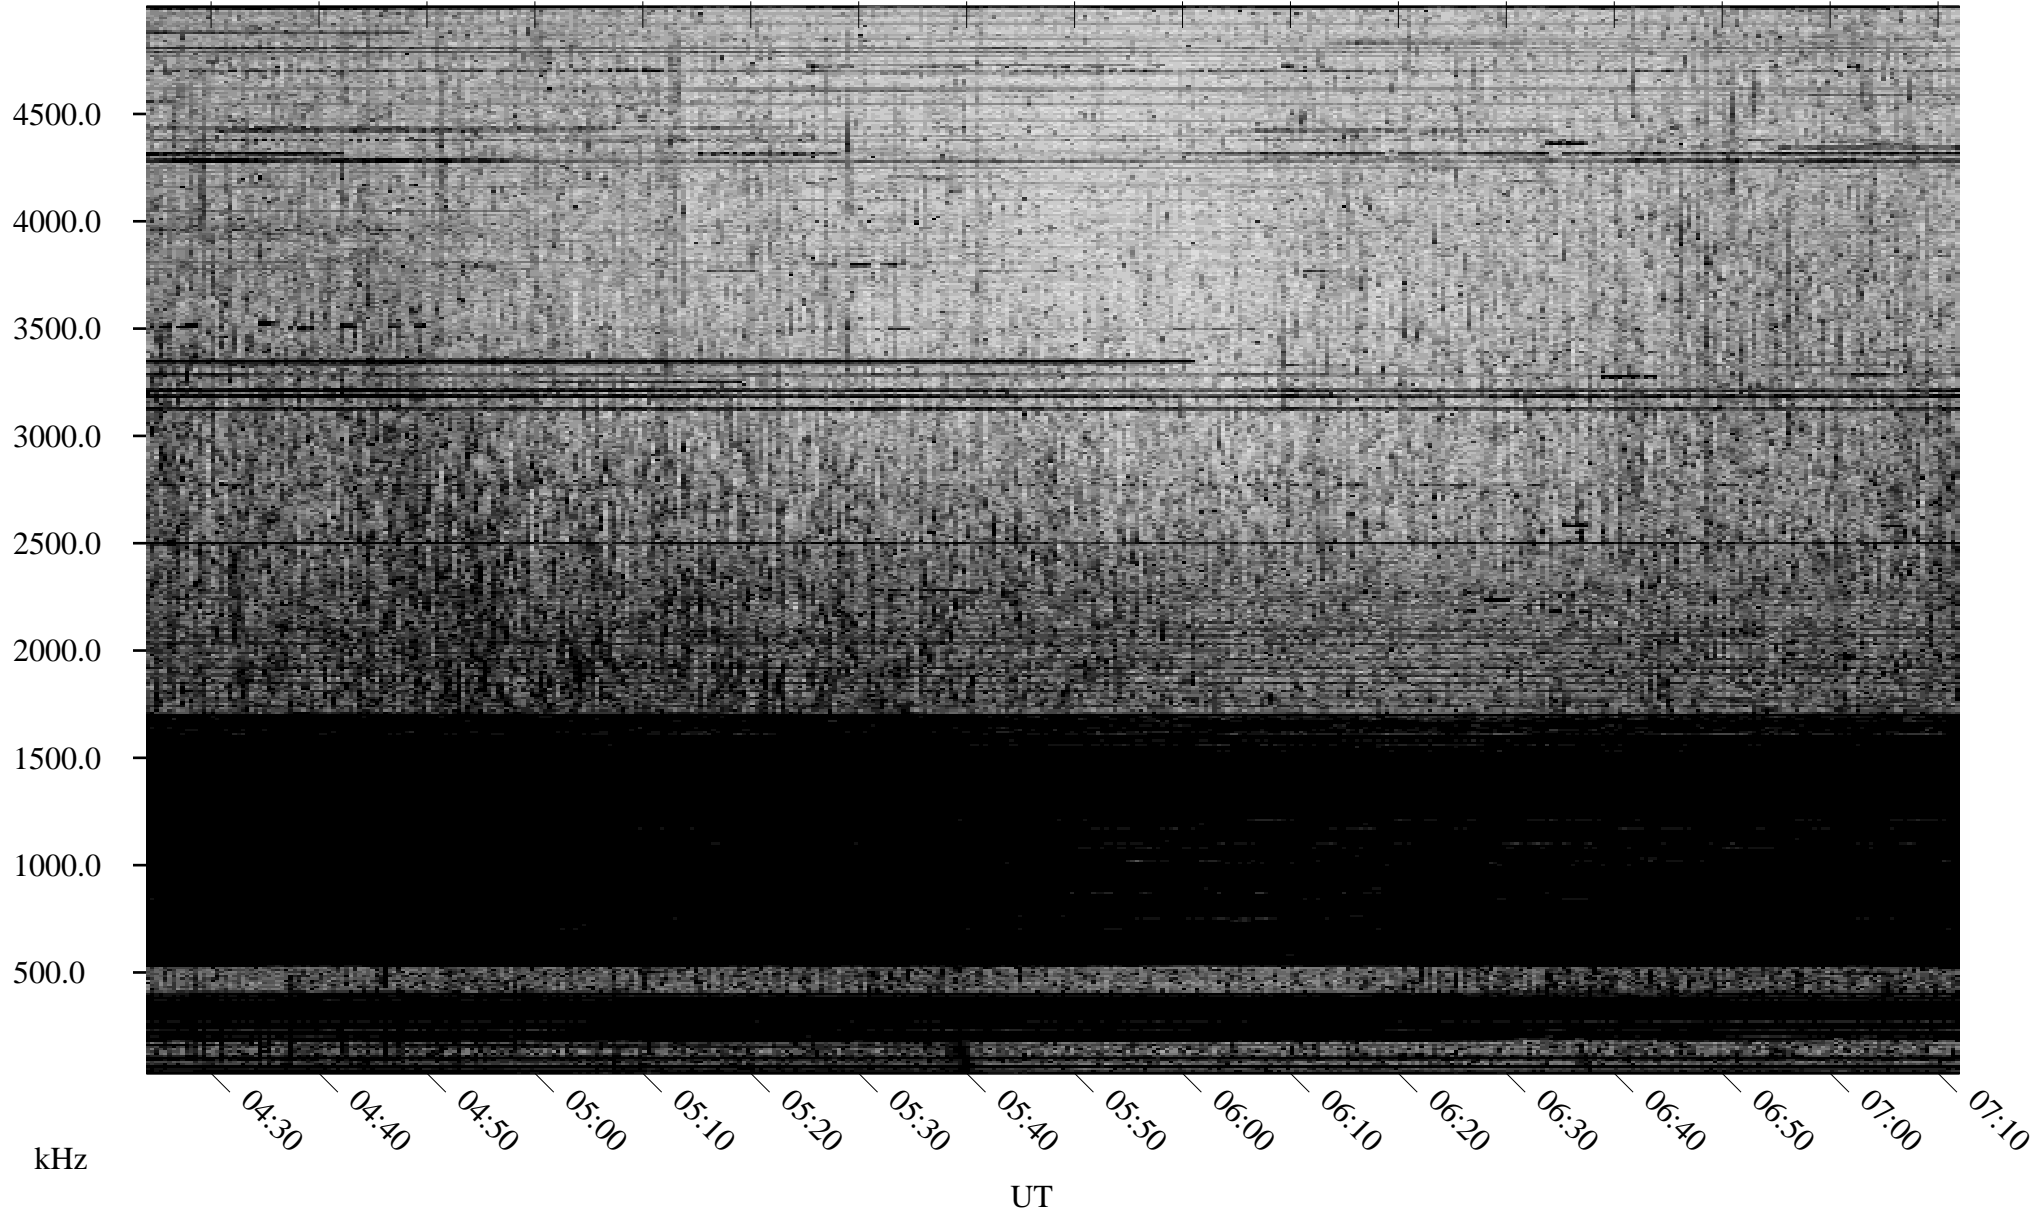

09/07/2006 Churchill, Manitoba

Linear Scale Black = 161 White = 15

ch06250l.r00m max_12

Page 1

09/07/2006 Churchill, Manitoba

Linear Scale Black = 161 White = 15

ch06250l.r00m max_12

Page 2

09/08/2006 Churchill, Manitoba

Linear Scale Black = 161 White = 15

ch06250l.r00m max_12

Page 3

09/08/2006 Churchill, Manitoba

Linear Scale Black = 161 White = 15

ch06250l.r00m max_12

Page 4

09/08/2006 Churchill, Manitoba

Linear Scale Black = 161 White = 15

ch06250l.r00m max_12

Page 5

09/08/2006 Churchill, Manitoba

Linear Scale Black = 161 White = 15

ch06250l.r00m max_12

Page 6

09/08/2006 Churchill, Manitoba

Linear Scale Black = 161 White = 15

ch06250l.r00m max_12

Page 7

09/08/2006 Churchill, Manitoba

Linear Scale Black = 161 White = 15

ch06250l.r00m max_12

Page 8