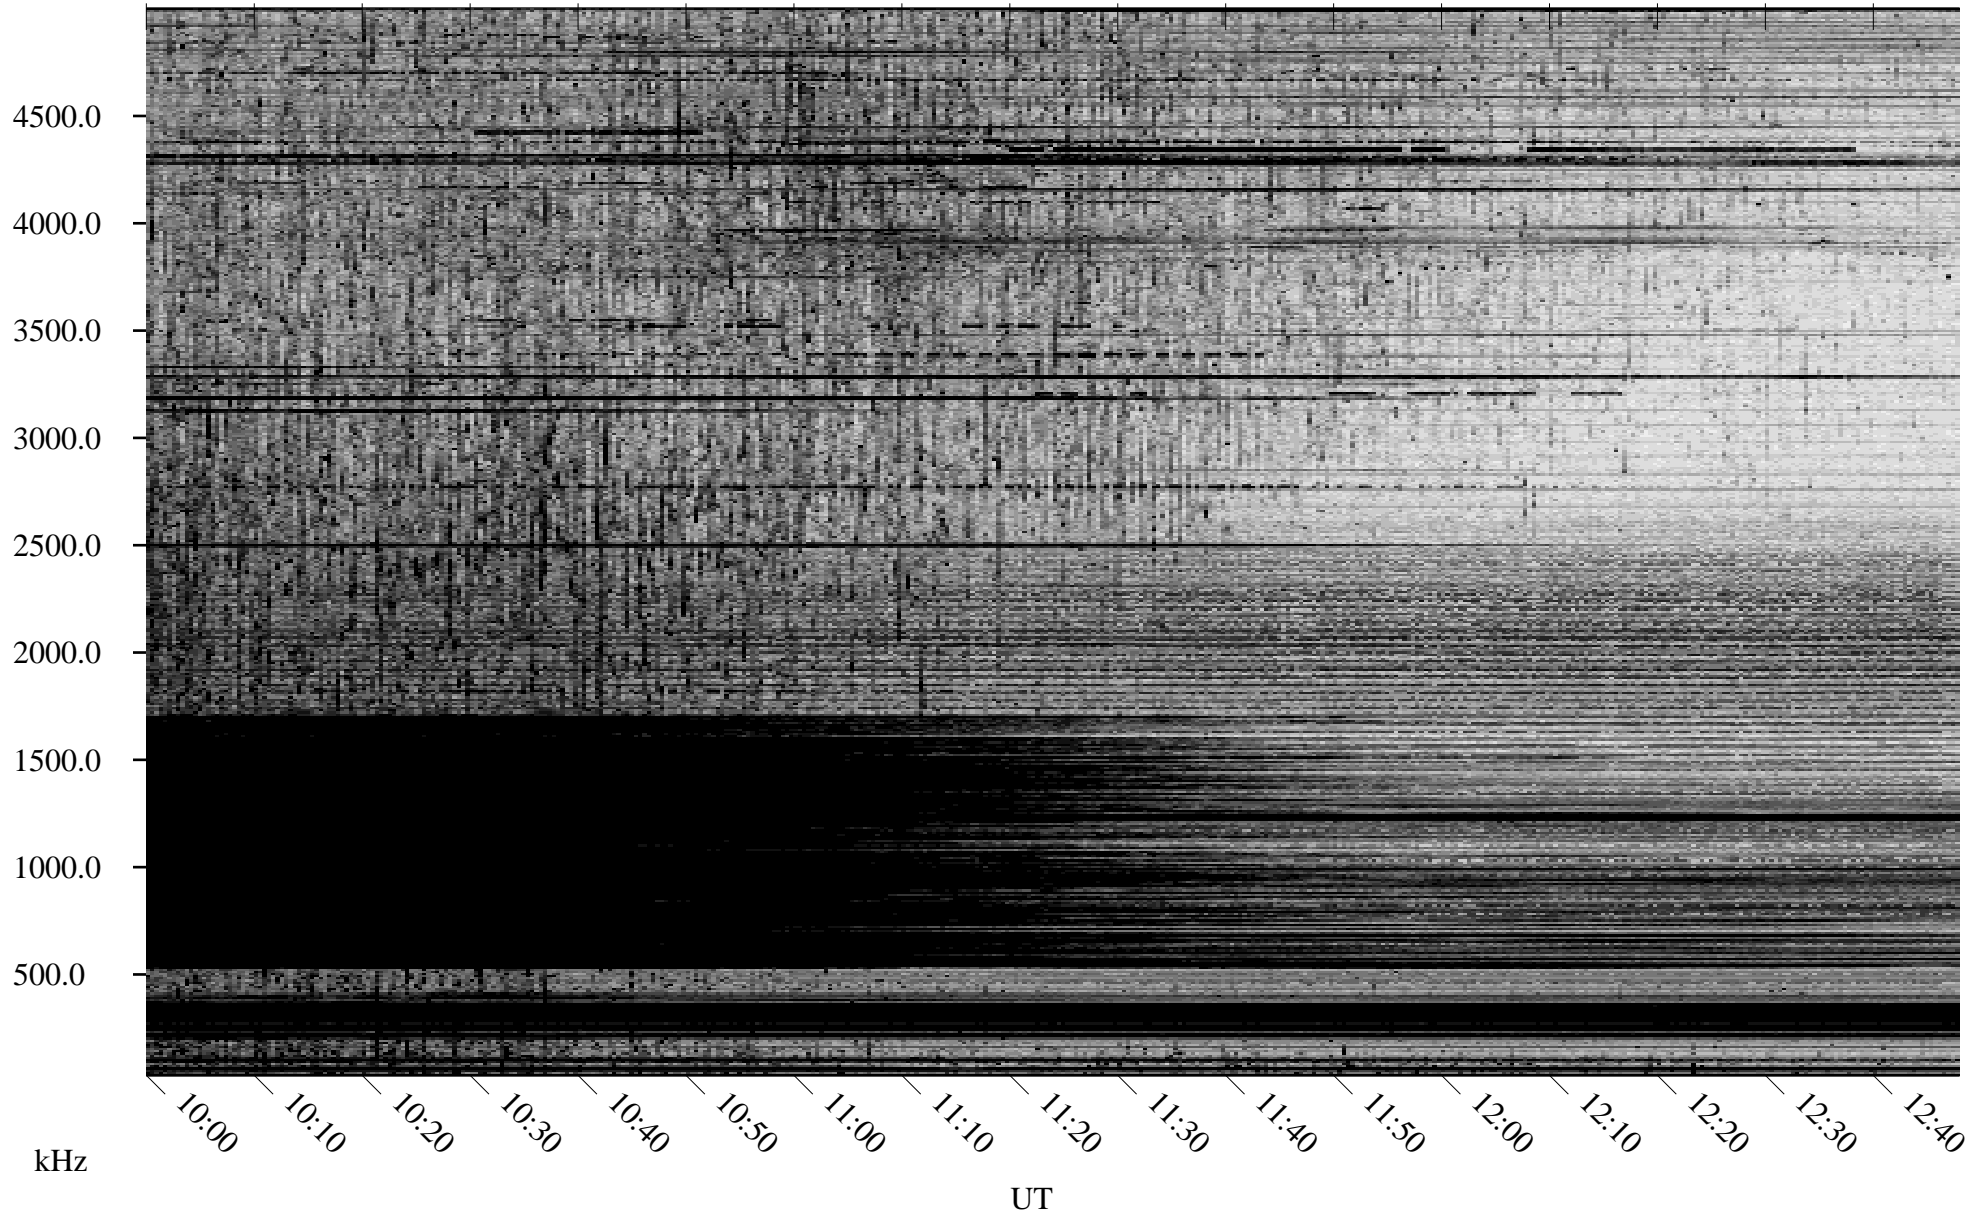

09/07/2006 Churchill, Manitoba

Linear Scale Black = 161 White = 15

ch06250l.r00m max_12

Page 1

09/07/2006 Churchill, Manitoba

Linear Scale Black = 161 White = 15

ch06250l.r00m max_12

Page 2

09/08/2006 Churchill, Manitoba

Linear Scale Black = 161 White = 15

ch06250l.r00m max_12

Page 3

09/08/2006 Churchill, Manitoba

Linear Scale Black = 161 White = 15

ch06250l.r00m max_12

Page 4

09/08/2006 Churchill, Manitoba

Linear Scale Black = 161 White = 15

ch06250l.r00m max_12

Page 5

09/08/2006 Churchill, Manitoba

Linear Scale Black = 161 White = 15

ch06250l.r00m max_12

Page 6

09/08/2006 Churchill, Manitoba

Linear Scale Black = 161 White = 15

ch06250l.r00m max_12

Page 7

09/08/2006 Churchill, Manitoba

Linear Scale Black = 161 White = 15

ch06250l.r00m max_12

Page 8