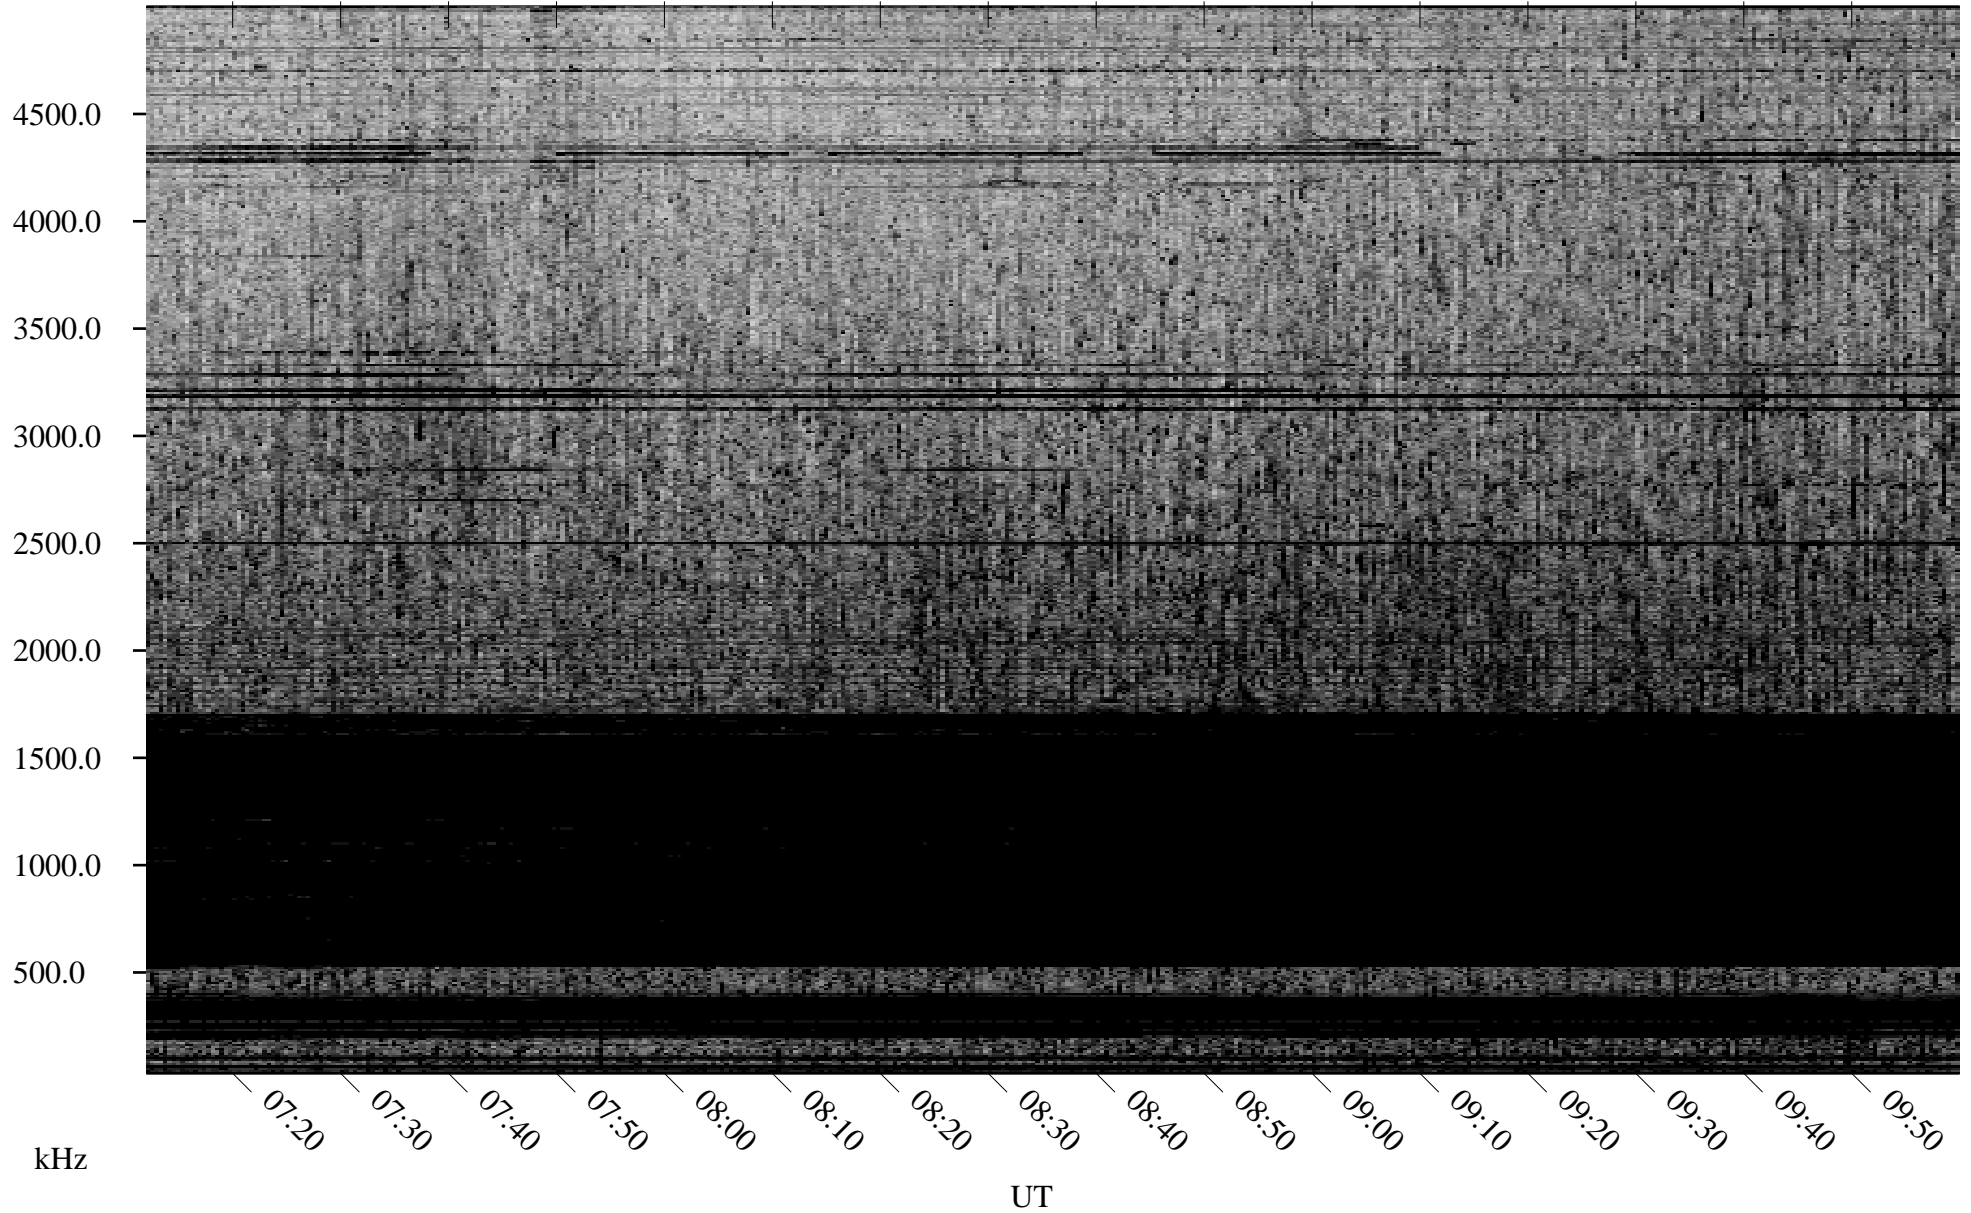

09/07/2006 Churchill, Manitoba

Linear Scale Black = 161 White = 15

ch06250l.r00m max_12

Page 1

09/07/2006 Churchill, Manitoba

Linear Scale Black = 161 White = 15

ch06250l.r00m max_12

Page 2

09/08/2006 Churchill, Manitoba

Linear Scale Black = 161 White = 15

ch06250l.r00m max_12

Page 3

09/08/2006 Churchill, Manitoba

Linear Scale Black = 161 White = 15

ch06250l.r00m max_12

Page 4

09/08/2006 Churchill, Manitoba

Linear Scale Black = 161 White = 15

ch06250l.r00m max_12

Page 5

09/08/2006 Churchill, Manitoba

Linear Scale Black = 161 White = 15

ch06250l.r00m max_12

Page 6

09/08/2006 Churchill, Manitoba

Linear Scale Black = 161 White = 15

ch06250l.r00m max_12

Page 7

09/08/2006 Churchill, Manitoba

Linear Scale Black = 161 White = 15

ch06250l.r00m max_12

Page 8