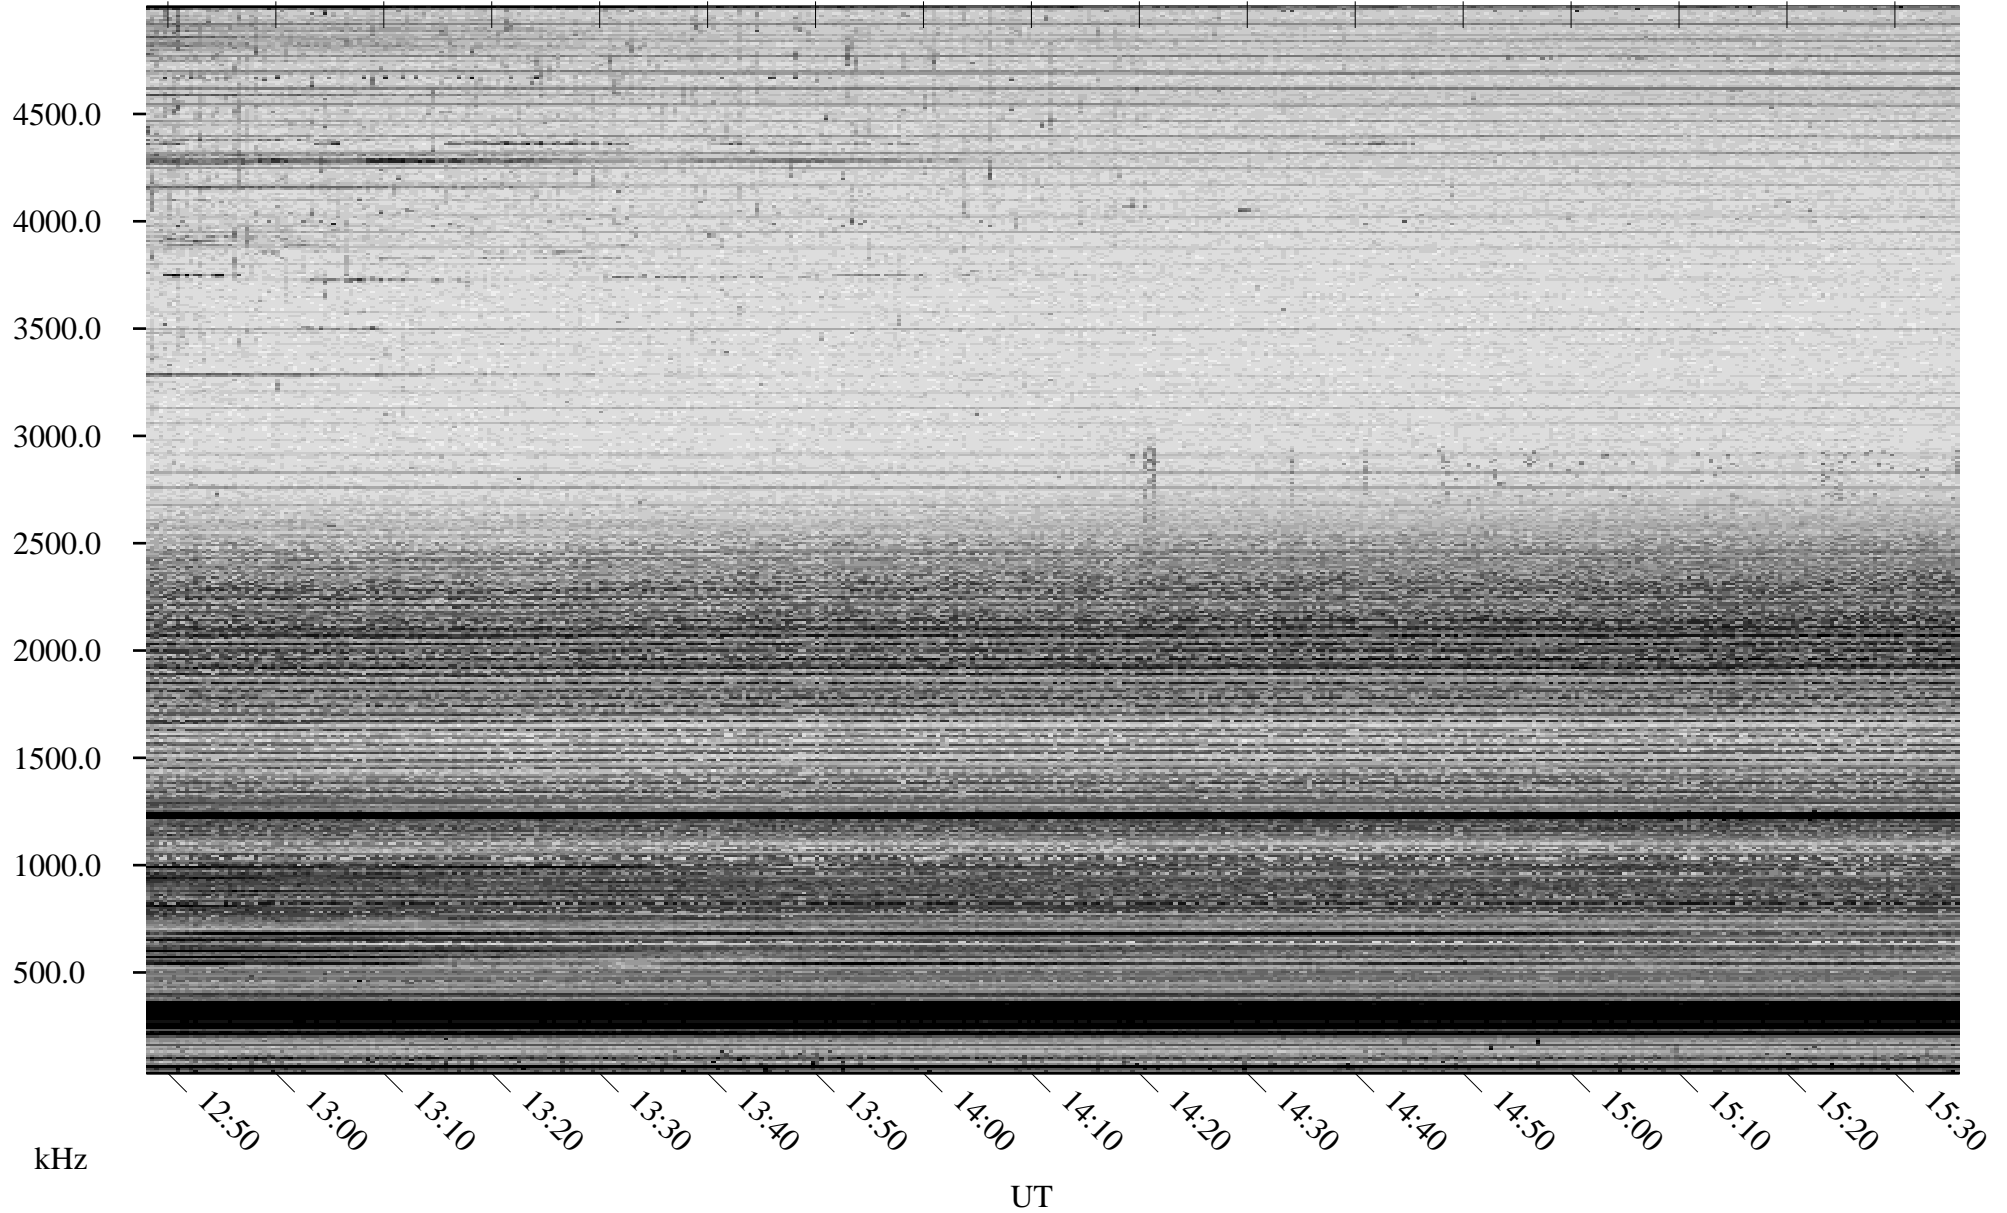

09/07/2006 Churchill, Manitoba

Linear Scale Black = 161 White = 15

ch06250l.r00m max_12

Page 1

09/07/2006 Churchill, Manitoba

Linear Scale Black = 161 White = 15

ch06250l.r00m max_12

Page 2

09/08/2006 Churchill, Manitoba

Linear Scale Black = 161 White = 15

ch06250l.r00m max_12

Page 3

09/08/2006 Churchill, Manitoba

Linear Scale Black = 161 White = 15

ch06250l.r00m max_12

Page 4

09/08/2006 Churchill, Manitoba

Linear Scale Black = 161 White = 15

ch06250l.r00m max_12

Page 5

09/08/2006 Churchill, Manitoba

Linear Scale Black = 161 White = 15

ch06250l.r00m max_12

Page 6

09/08/2006 Churchill, Manitoba

Linear Scale Black = 161 White = 15

ch06250l.r00m max_12

Page 7

09/08/2006 Churchill, Manitoba

Linear Scale Black = 161 White = 15

ch06250l.r00m max_12

Page 8