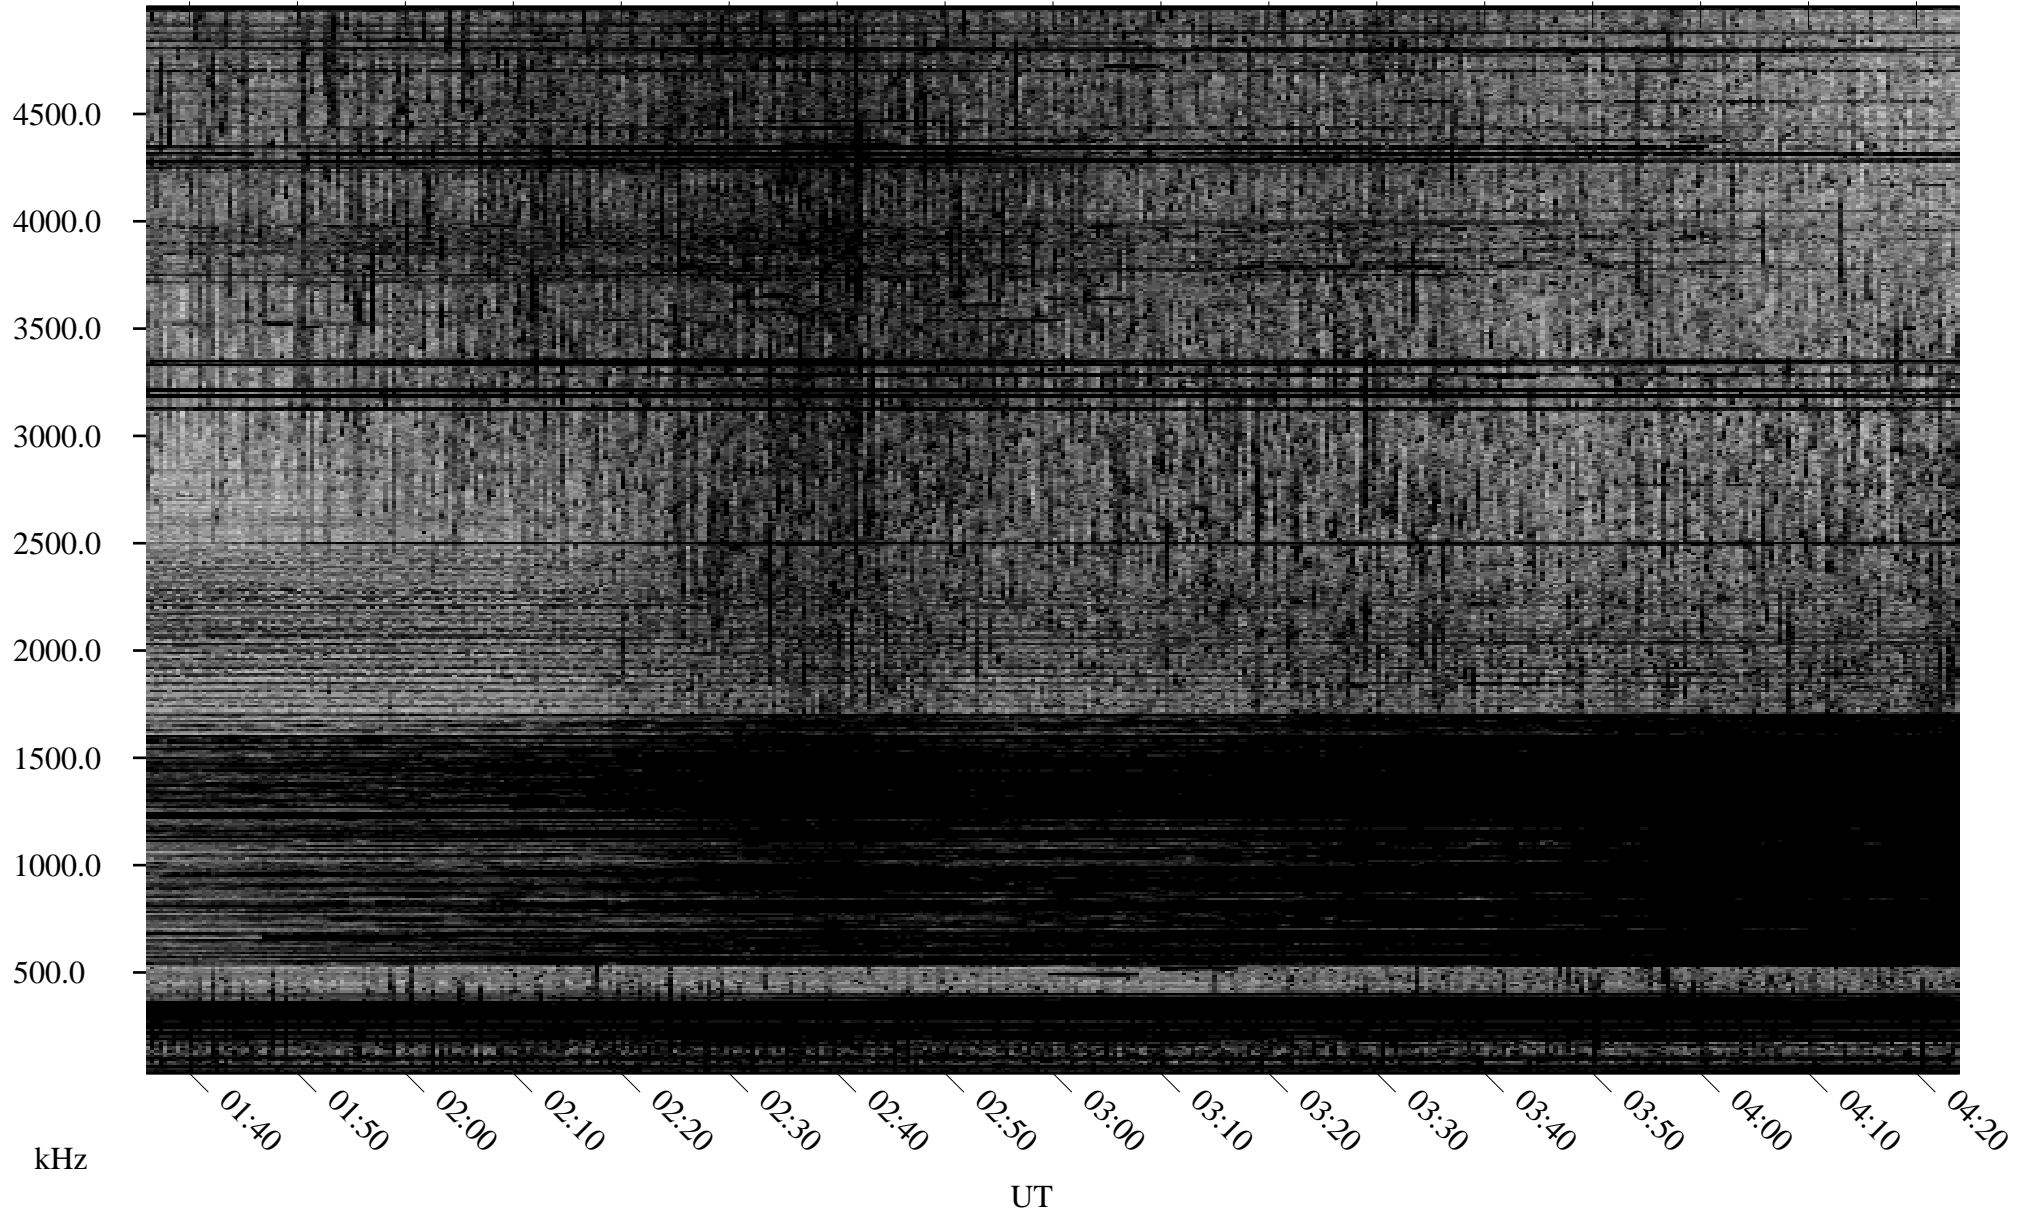

09/07/2006 Churchill, Manitoba

Linear Scale Black = 161 White = 15

ch06250l.r00m max_12

Page 1

09/07/2006 Churchill, Manitoba

Linear Scale Black = 161 White = 15

ch06250l.r00m max_12

Page 2

09/08/2006 Churchill, Manitoba

Linear Scale Black = 161 White = 15

ch06250l.r00m max_12

Page 3

09/08/2006 Churchill, Manitoba

Linear Scale Black = 161 White = 15

ch06250l.r00m max_12

Page 4

09/08/2006 Churchill, Manitoba

Linear Scale Black = 161 White = 15

ch06250l.r00m max_12

Page 5

09/08/2006 Churchill, Manitoba

Linear Scale Black = 161 White = 15

ch06250l.r00m max_12

Page 6

09/08/2006 Churchill, Manitoba

Linear Scale Black = 161 White = 15

ch06250l.r00m max_12

Page 7

09/08/2006 Churchill, Manitoba

Linear Scale Black = 161 White = 15

ch06250l.r00m max_12

Page 8