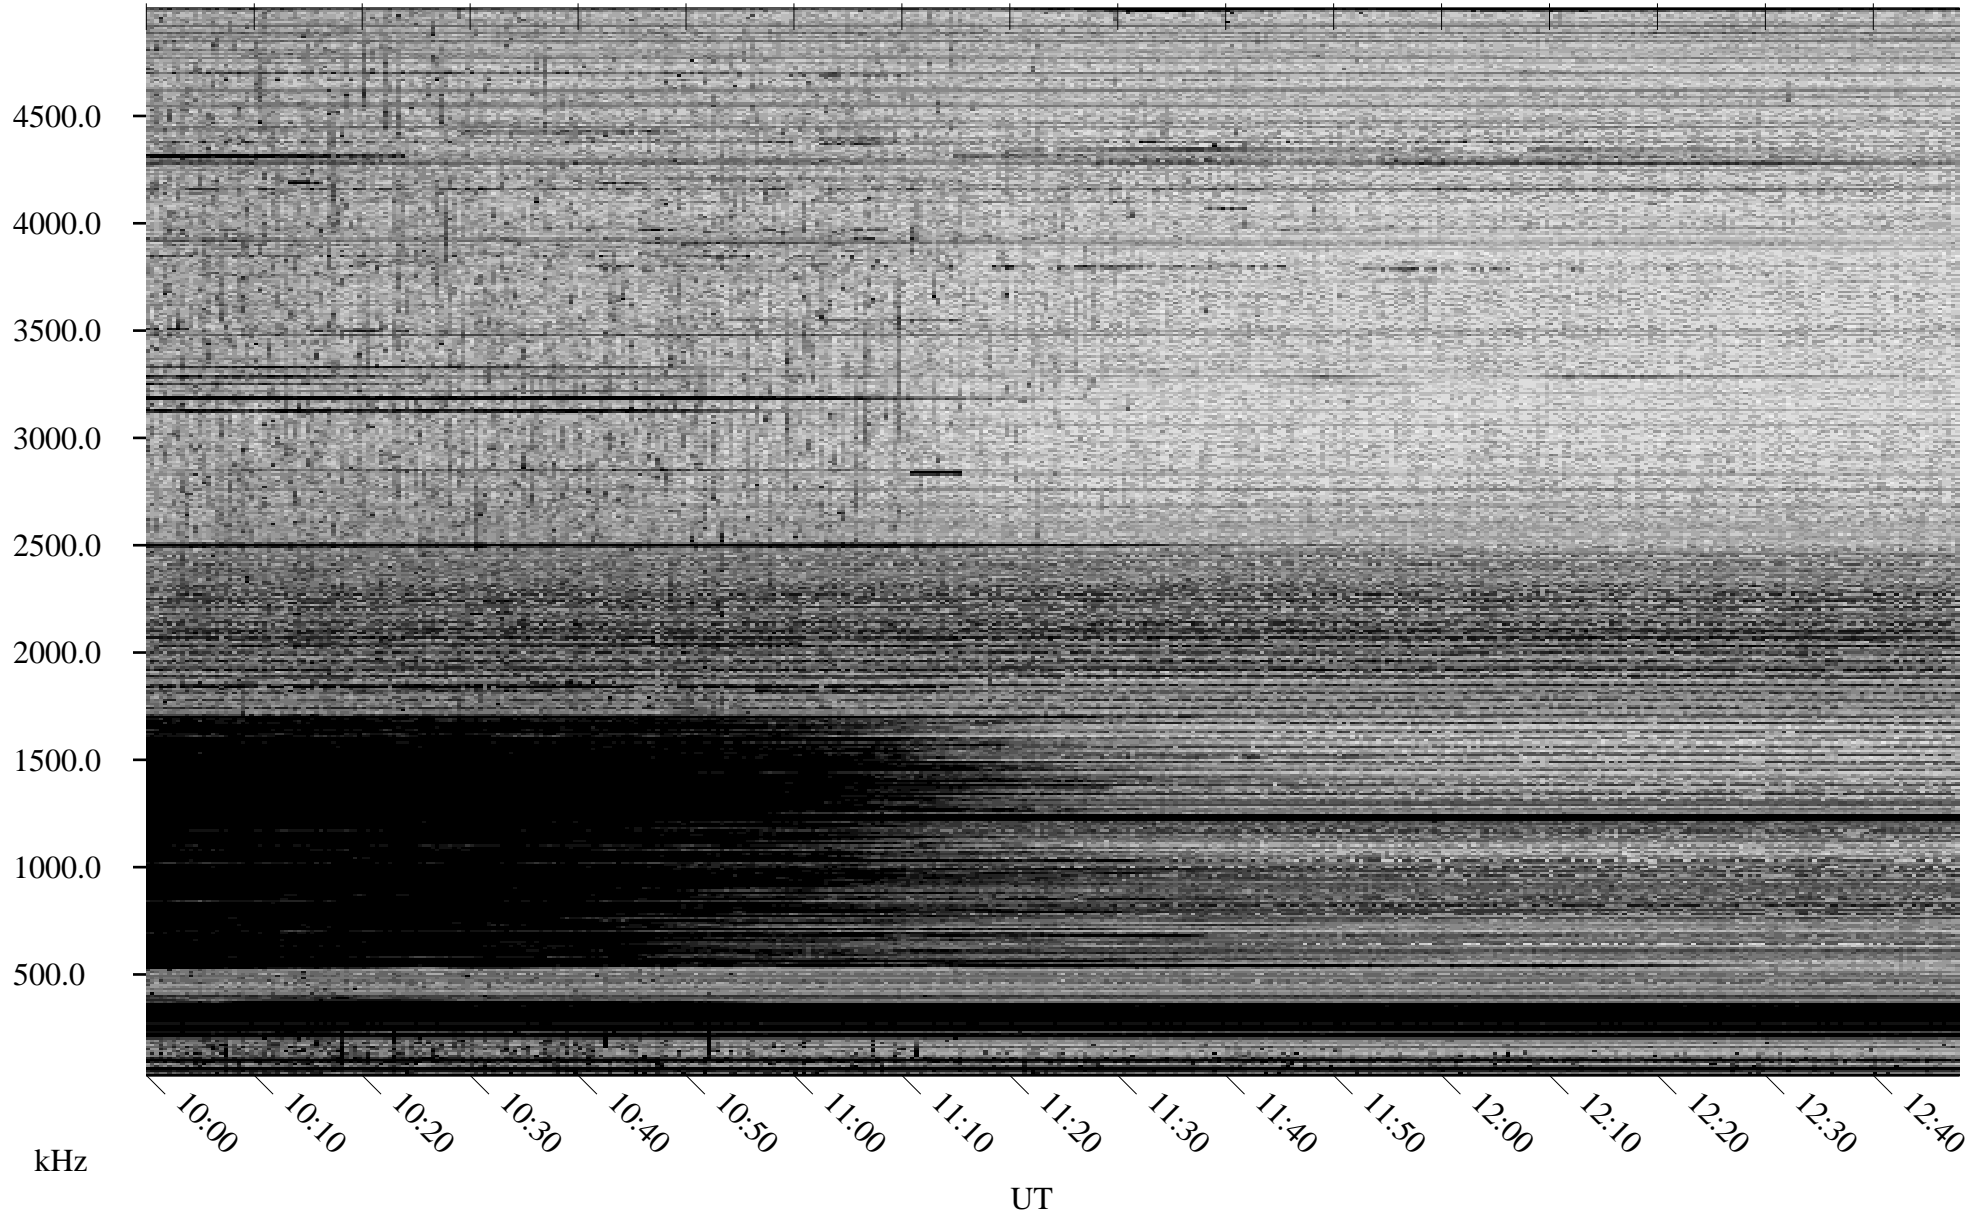

09/08/2006 Churchill, Manitoba

Linear Scale Black = 161 White = 15

ch062511.r00m max_12

Page 1

09/08/2006 Churchill, Manitoba

Linear Scale Black = 161 White = 15

ch062511.r00m max_12

Page 2

09/09/2006 Churchill, Manitoba

Linear Scale Black = 161 White = 15

ch062511.r00m max_12

Page 3

09/09/2006 Churchill, Manitoba

Linear Scale Black = 161 White = 15

ch062511.r00m max_12

Page 4

09/09/2006 Churchill, Manitoba

Linear Scale Black = 161 White = 15

ch06251l.r00m max_12

Page 5

09/09/2006 Churchill, Manitoba

Linear Scale Black = 161 White = 15

ch06251l.r00m max_12

Page 6

09/09/2006 Churchill, Manitoba

Linear Scale Black = 161 White = 15

ch062511.r00m max_12

Page 7

09/09/2006 Churchill, Manitoba

Linear Scale Black = 161 White = 15

ch062511.r00m max_12

Page 8