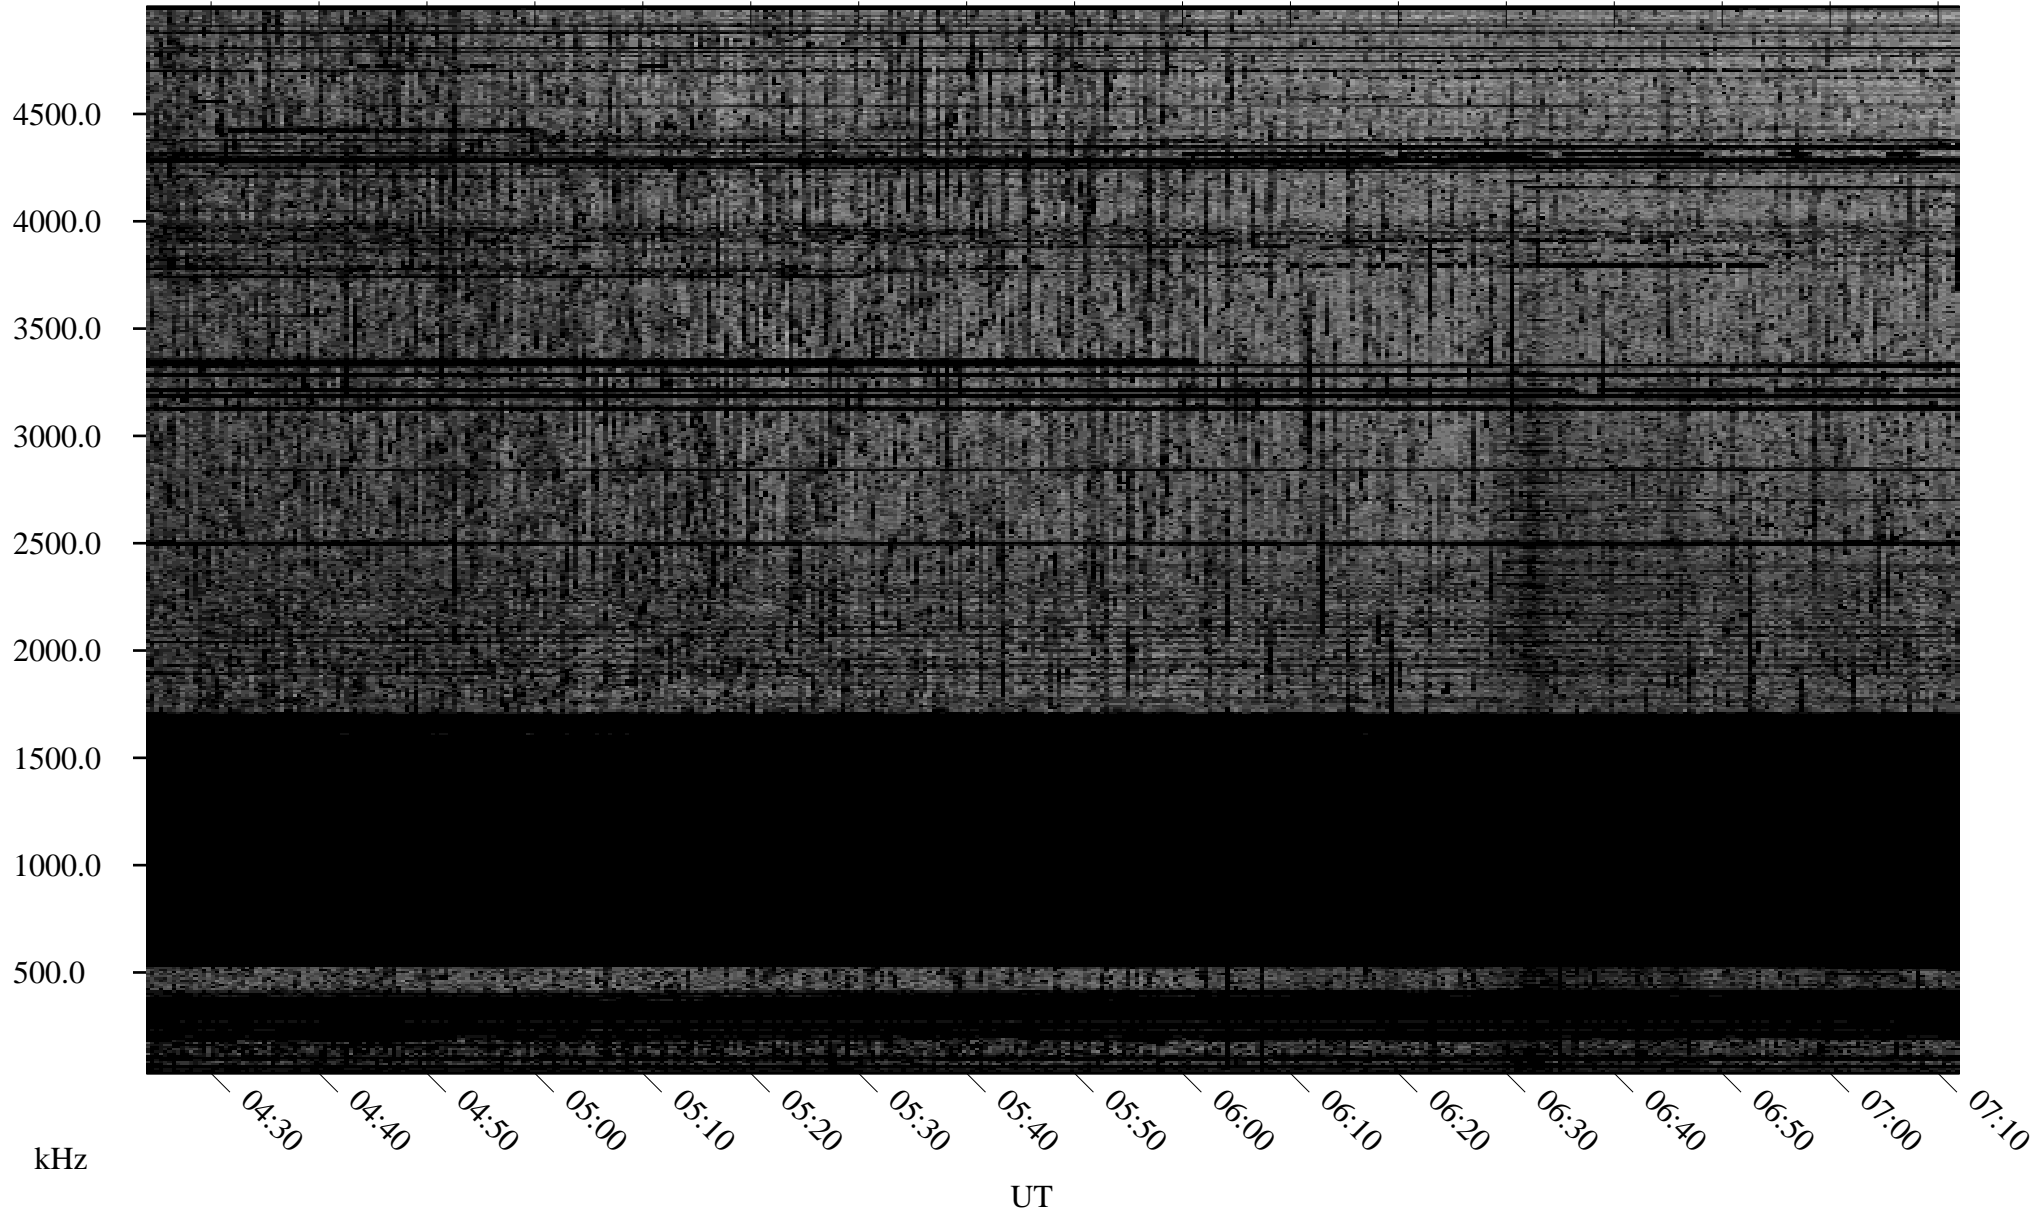

09/08/2006 Churchill, Manitoba

Linear Scale Black = 161 White = 15

ch062511.r00m max_12

Page 1

09/08/2006 Churchill, Manitoba

Linear Scale Black = 161 White = 15

ch062511.r00m max_12

Page 2

09/09/2006 Churchill, Manitoba

Linear Scale Black = 161 White = 15

ch062511.r00m max_12

Page 3

09/09/2006 Churchill, Manitoba

Linear Scale Black = 161 White = 15

ch062511.r00m max_12

Page 4

09/09/2006 Churchill, Manitoba

Linear Scale Black = 161 White = 15

ch06251l.r00m max_12

Page 5

09/09/2006 Churchill, Manitoba

Linear Scale Black = 161 White = 15

ch06251l.r00m max_12

Page 6

09/09/2006 Churchill, Manitoba

Linear Scale Black = 161 White = 15

ch062511.r00m max_12

Page 7

09/09/2006 Churchill, Manitoba

Linear Scale Black = 161 White = 15

ch062511.r00m max_12

Page 8