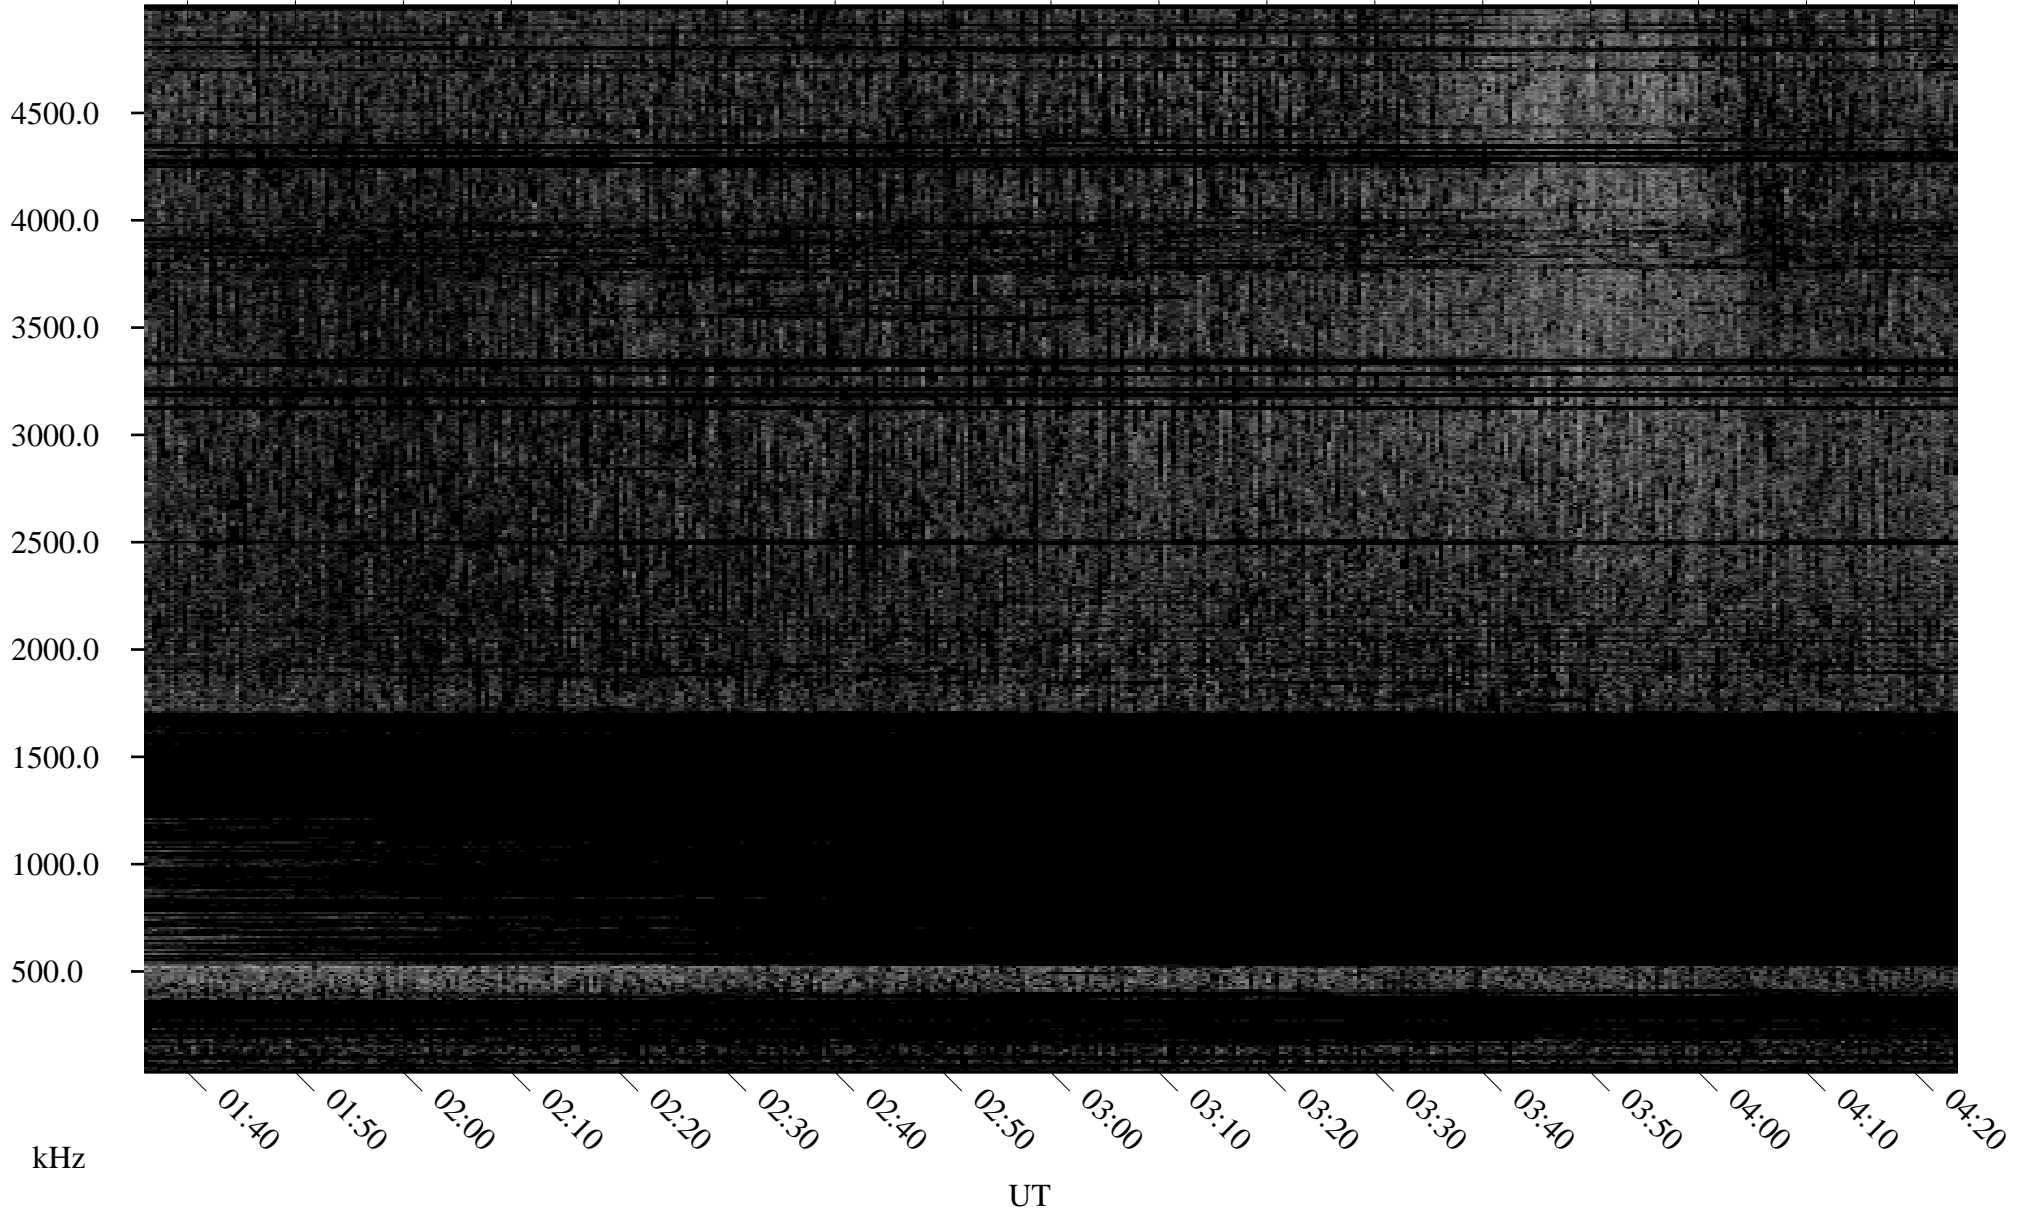

09/08/2006 Churchill, Manitoba

Linear Scale Black = 161 White = 15

ch062511.r00m max_12

Page 1

09/08/2006 Churchill, Manitoba

Linear Scale Black = 161 White = 15

ch062511.r00m max_12

Page 2

09/09/2006 Churchill, Manitoba

Linear Scale Black = 161 White = 15

ch062511.r00m max_12

Page 3

09/09/2006 Churchill, Manitoba

Linear Scale Black = 161 White = 15

ch062511.r00m max_12

Page 4

09/09/2006 Churchill, Manitoba

Linear Scale Black = 161 White = 15

ch06251l.r00m max_12

Page 5

09/09/2006 Churchill, Manitoba

Linear Scale Black = 161 White = 15

ch06251l.r00m max_12

Page 6

09/09/2006 Churchill, Manitoba

Linear Scale Black = 161 White = 15

ch062511.r00m max_12

Page 7

09/09/2006 Churchill, Manitoba

Linear Scale Black = 161 White = 15

ch062511.r00m max_12

Page 8