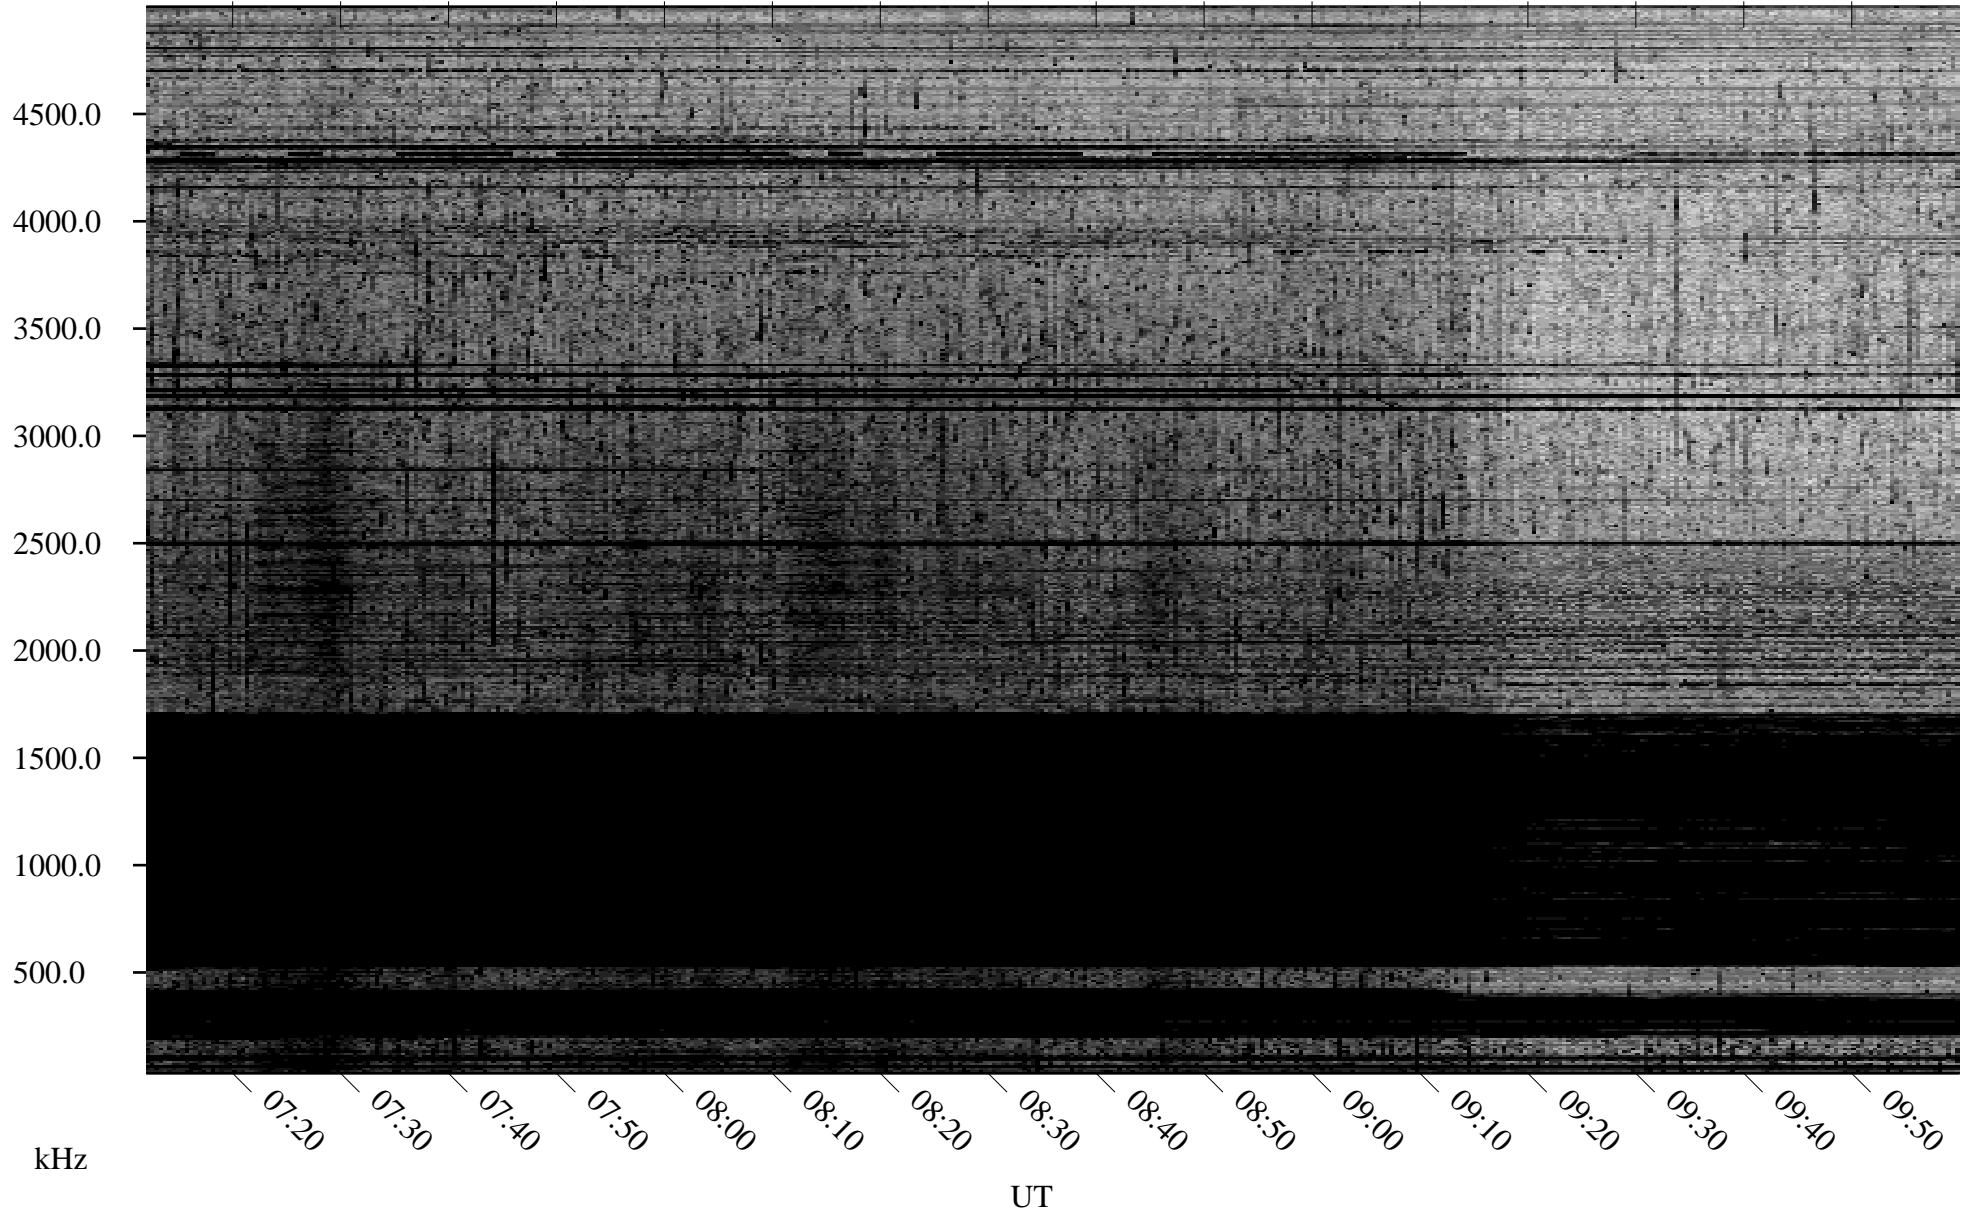

09/08/2006 Churchill, Manitoba

Linear Scale Black = 161 White = 15

ch062511.r00m max_12

Page 1

09/08/2006 Churchill, Manitoba

Linear Scale Black = 161 White = 15

ch062511.r00m max_12

Page 2

09/09/2006 Churchill, Manitoba

Linear Scale Black = 161 White = 15

ch062511.r00m max_12

Page 3

09/09/2006 Churchill, Manitoba

Linear Scale Black = 161 White = 15

ch062511.r00m max_12

Page 4

09/09/2006 Churchill, Manitoba

Linear Scale Black = 161 White = 15

ch06251l.r00m max_12

Page 5

09/09/2006 Churchill, Manitoba

Linear Scale Black = 161 White = 15

ch06251l.r00m max_12

Page 6

09/09/2006 Churchill, Manitoba

Linear Scale Black = 161 White = 15

ch062511.r00m max_12

Page 7

09/09/2006 Churchill, Manitoba

Linear Scale Black = 161 White = 15

ch062511.r00m max_12

Page 8