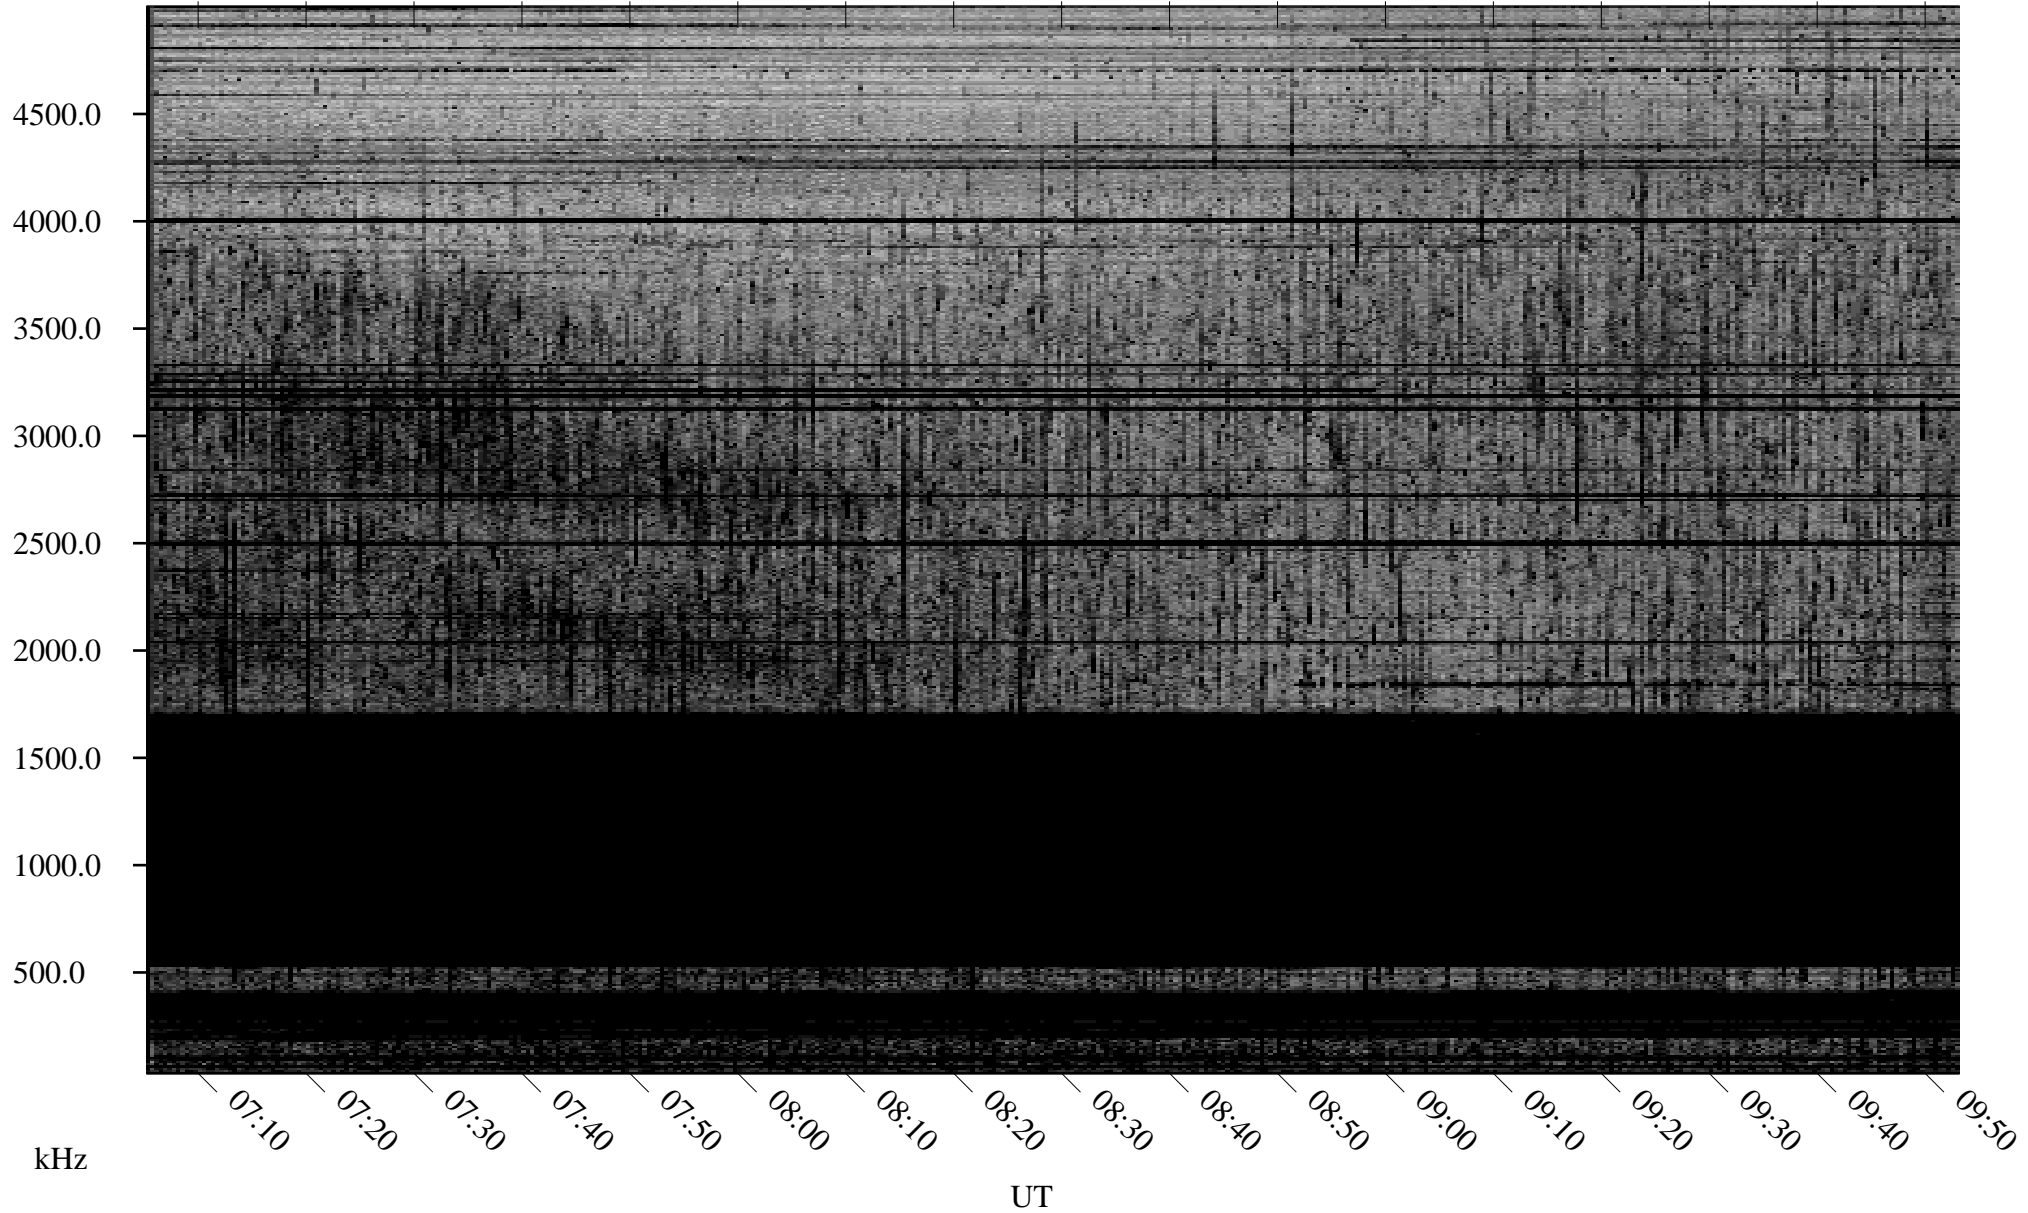

# 09/22/2006 Churchill, Manitoba

Linear Scale    Black = 161    White = 15

ch062651.r00m max\_12

Page 1

# 09/22/2006 Churchill, Manitoba

Linear Scale    Black = 161    White = 15

ch06265l.r00m max\_12

Page 2

# 09/22/2006 Churchill, Manitoba

Linear Scale    Black = 161    White = 15

ch062651.r00m max\_12

09/22/2006 Churchill, Manitoba

Linear Scale Black = 161 White = 15

ch062651.r00m max\_12

Page 4