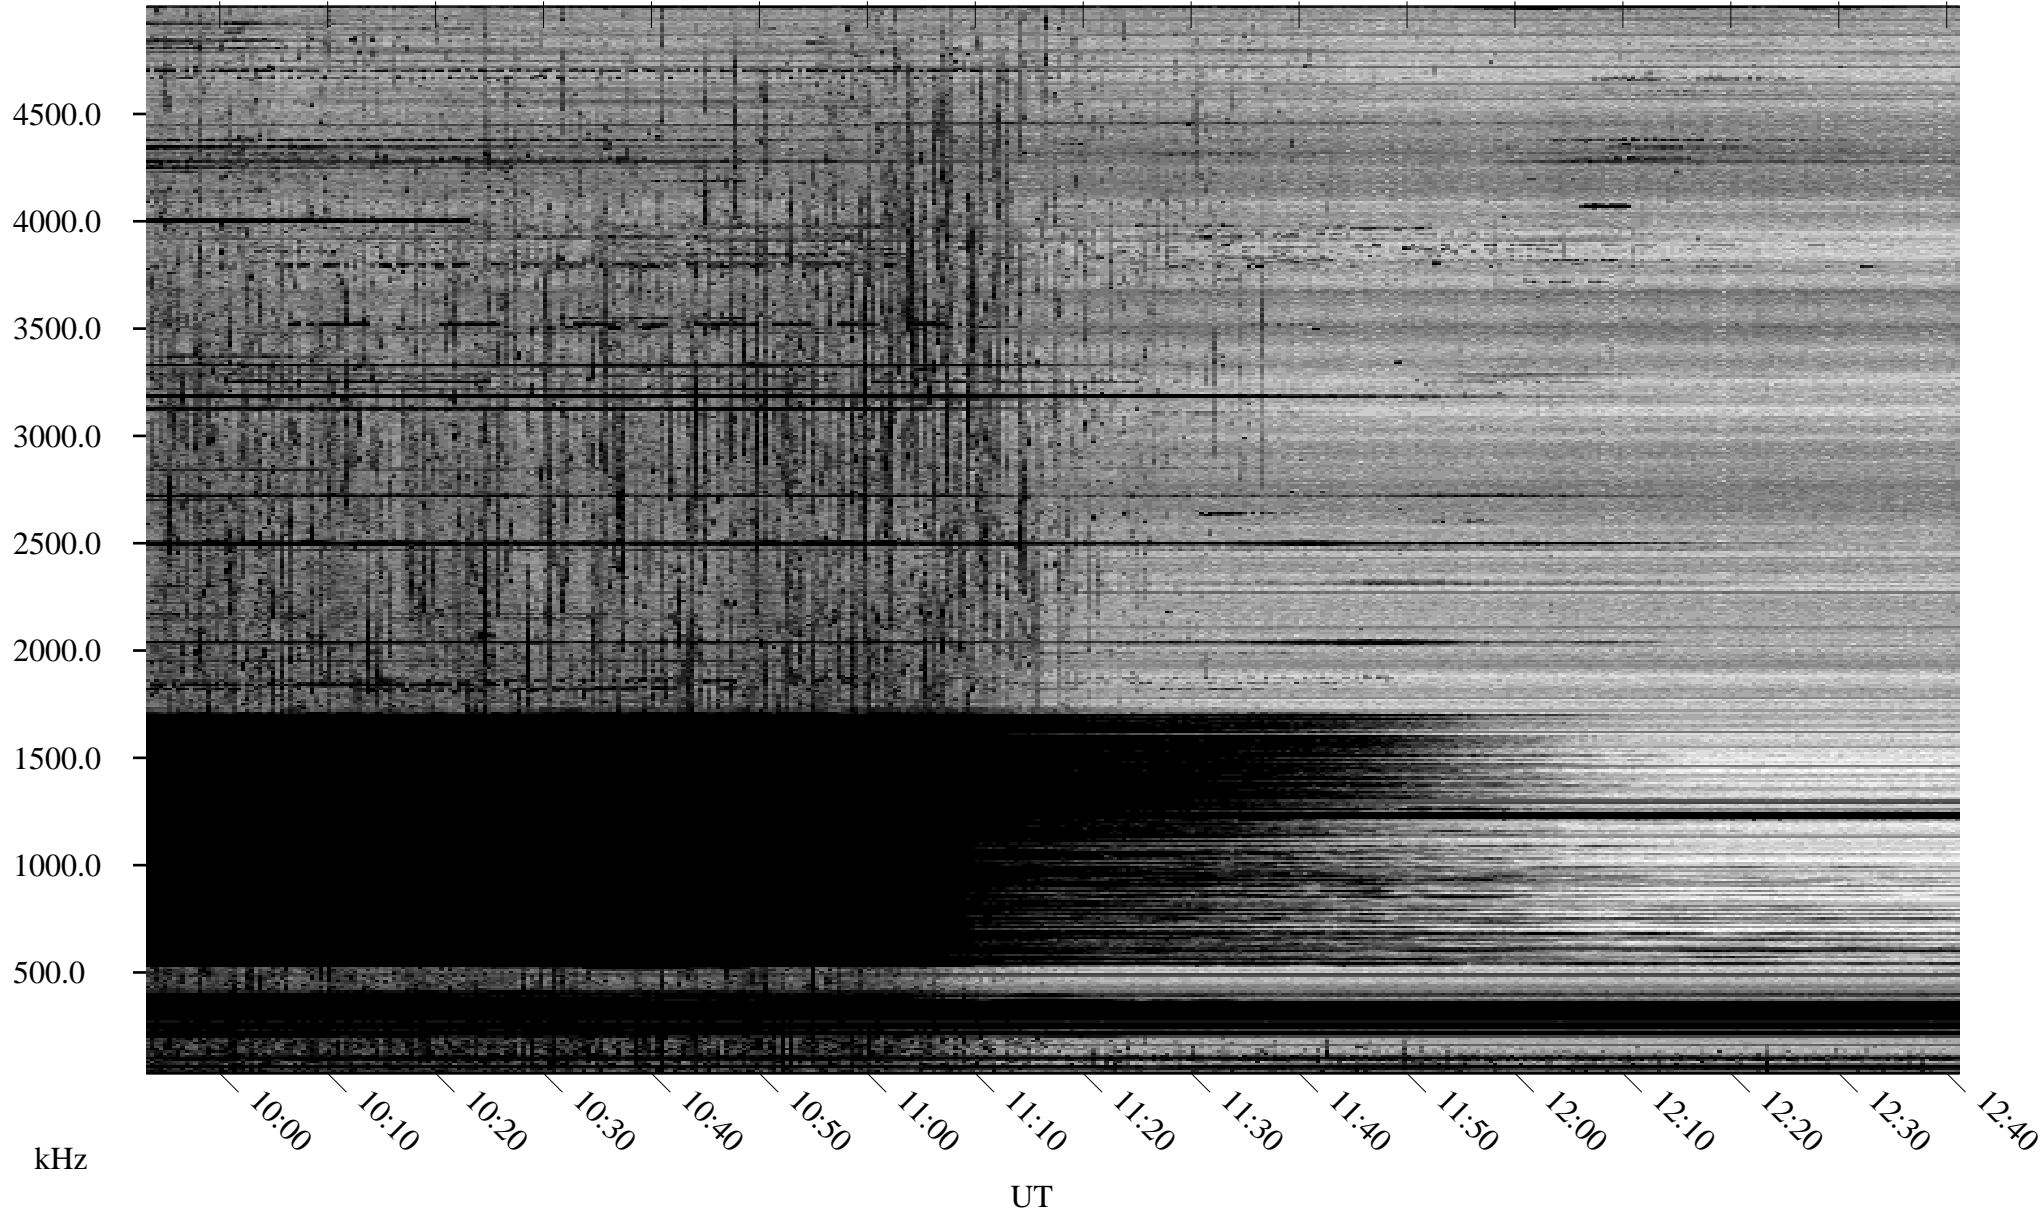

# 09/22/2006 Churchill, Manitoba

Linear Scale    Black = 161    White = 15

ch062651.r00m max\_12

Page 1

# 09/22/2006 Churchill, Manitoba

Linear Scale    Black = 161    White = 15

ch06265l.r00m max\_12

Page 2

# 09/22/2006 Churchill, Manitoba

Linear Scale    Black = 161    White = 15

ch062651.r00m max\_12

09/22/2006 Churchill, Manitoba

Linear Scale Black = 161 White = 15

ch062651.r00m max\_12

Page 4