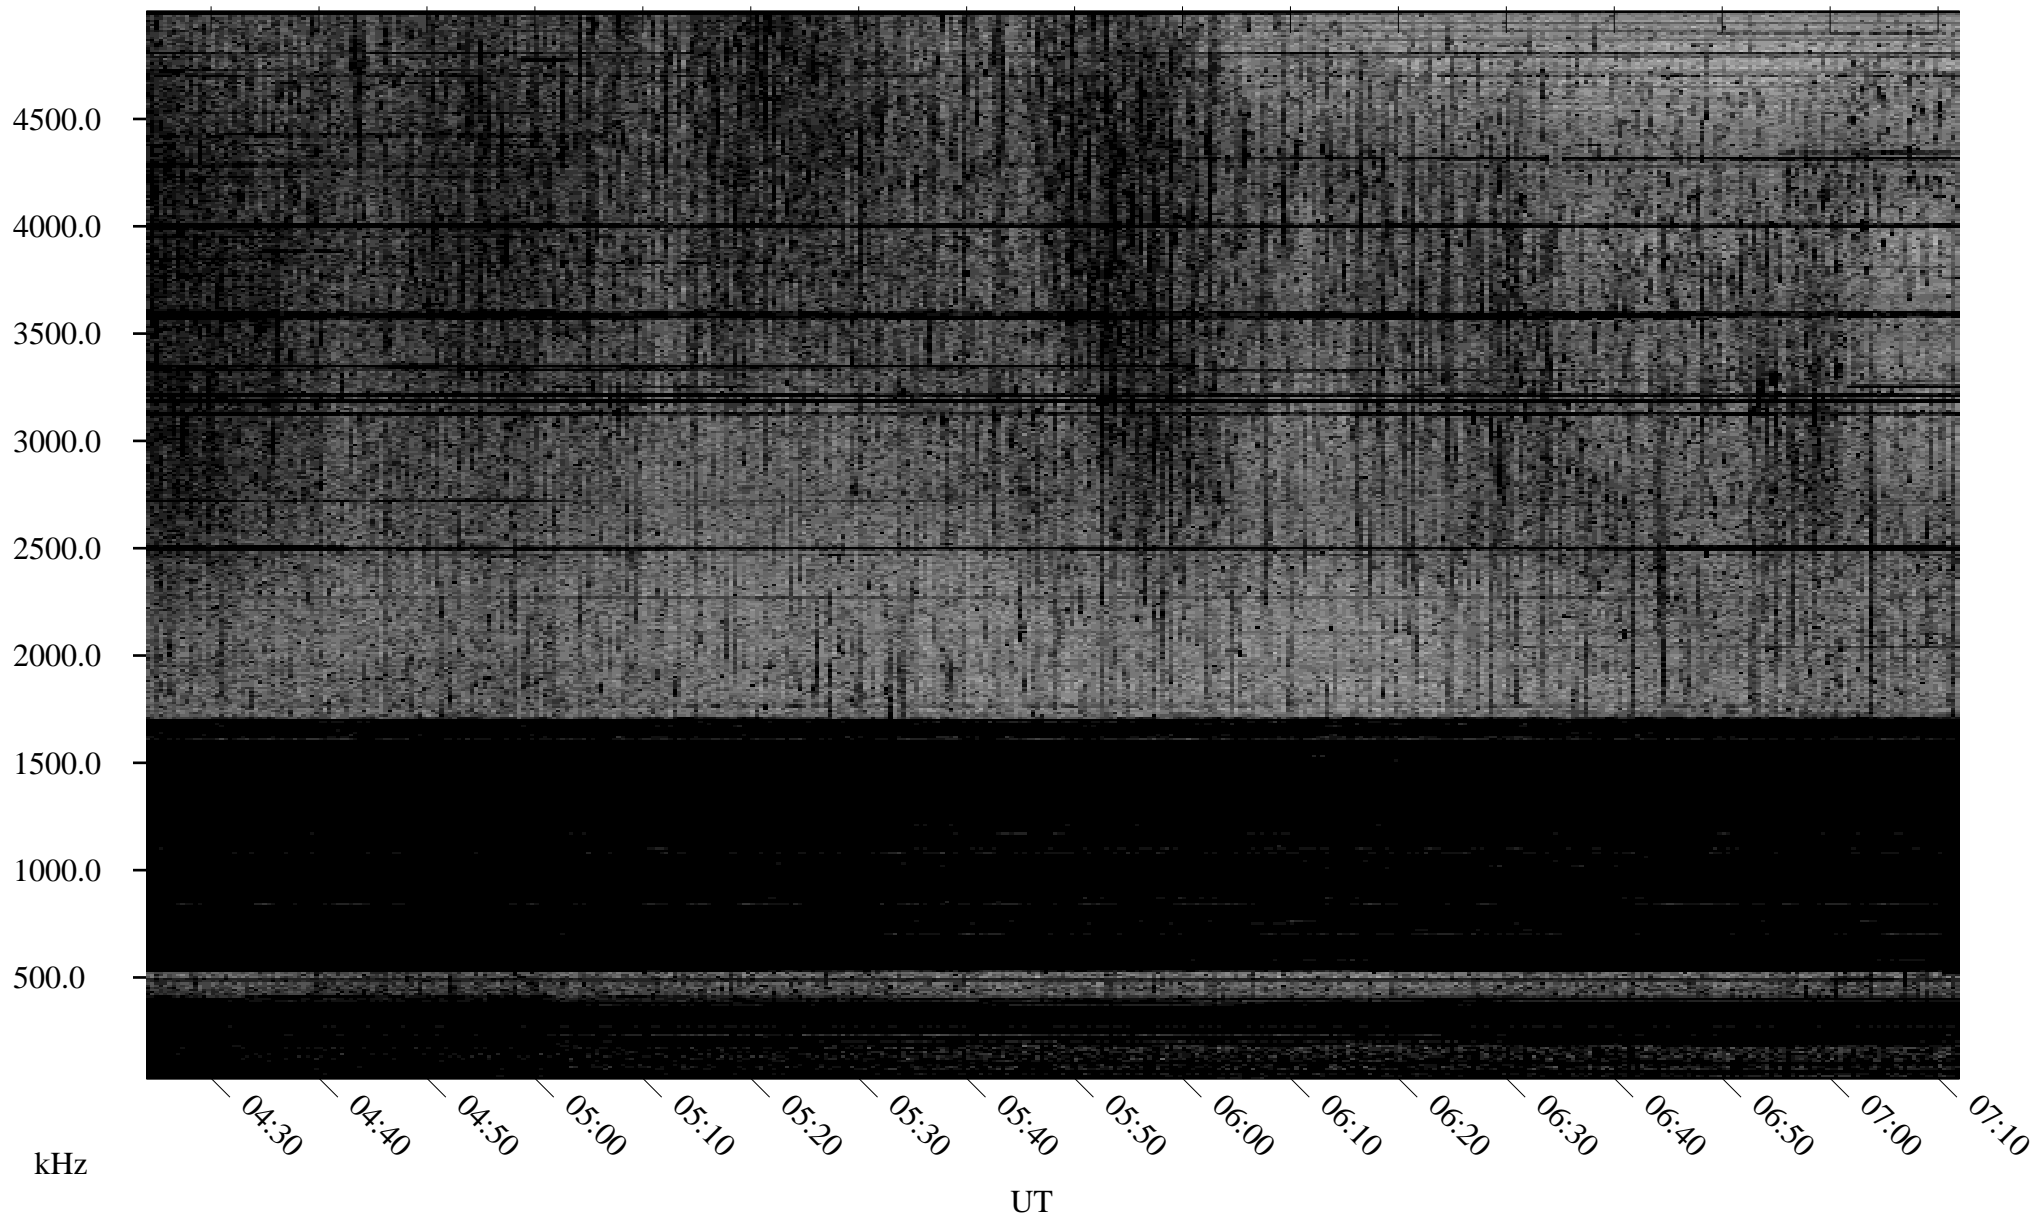

09/22/2006 Churchill, Manitoba

Linear Scale Black = 161 White = 15

ch06265l.r01m max_12

Page 1

09/22/2006 Churchill, Manitoba

Linear Scale Black = 161 White = 15

ch06265l.r01m max_12

Page 2

09/23/2006 Churchill, Manitoba

Linear Scale Black = 161 White = 15

ch06265l.r01m max_12

Page 3

09/23/2006 Churchill, Manitoba

Linear Scale Black = 161 White = 15

ch06265l.r01m max_12

Page 4

09/23/2006 Churchill, Manitoba

Linear Scale Black = 161 White = 15

ch06265l.r01m max_12

Page 5

09/23/2006 Churchill, Manitoba

Linear Scale Black = 161 White = 15

ch062651.r01m max_12

Page 6

09/23/2006 Churchill, Manitoba

Linear Scale Black = 161 White = 15

ch06265l.r01m max_12

Page 7

09/23/2006 Churchill, Manitoba

Linear Scale Black = 161 White = 15

ch062651.r01m max_12

Page 8