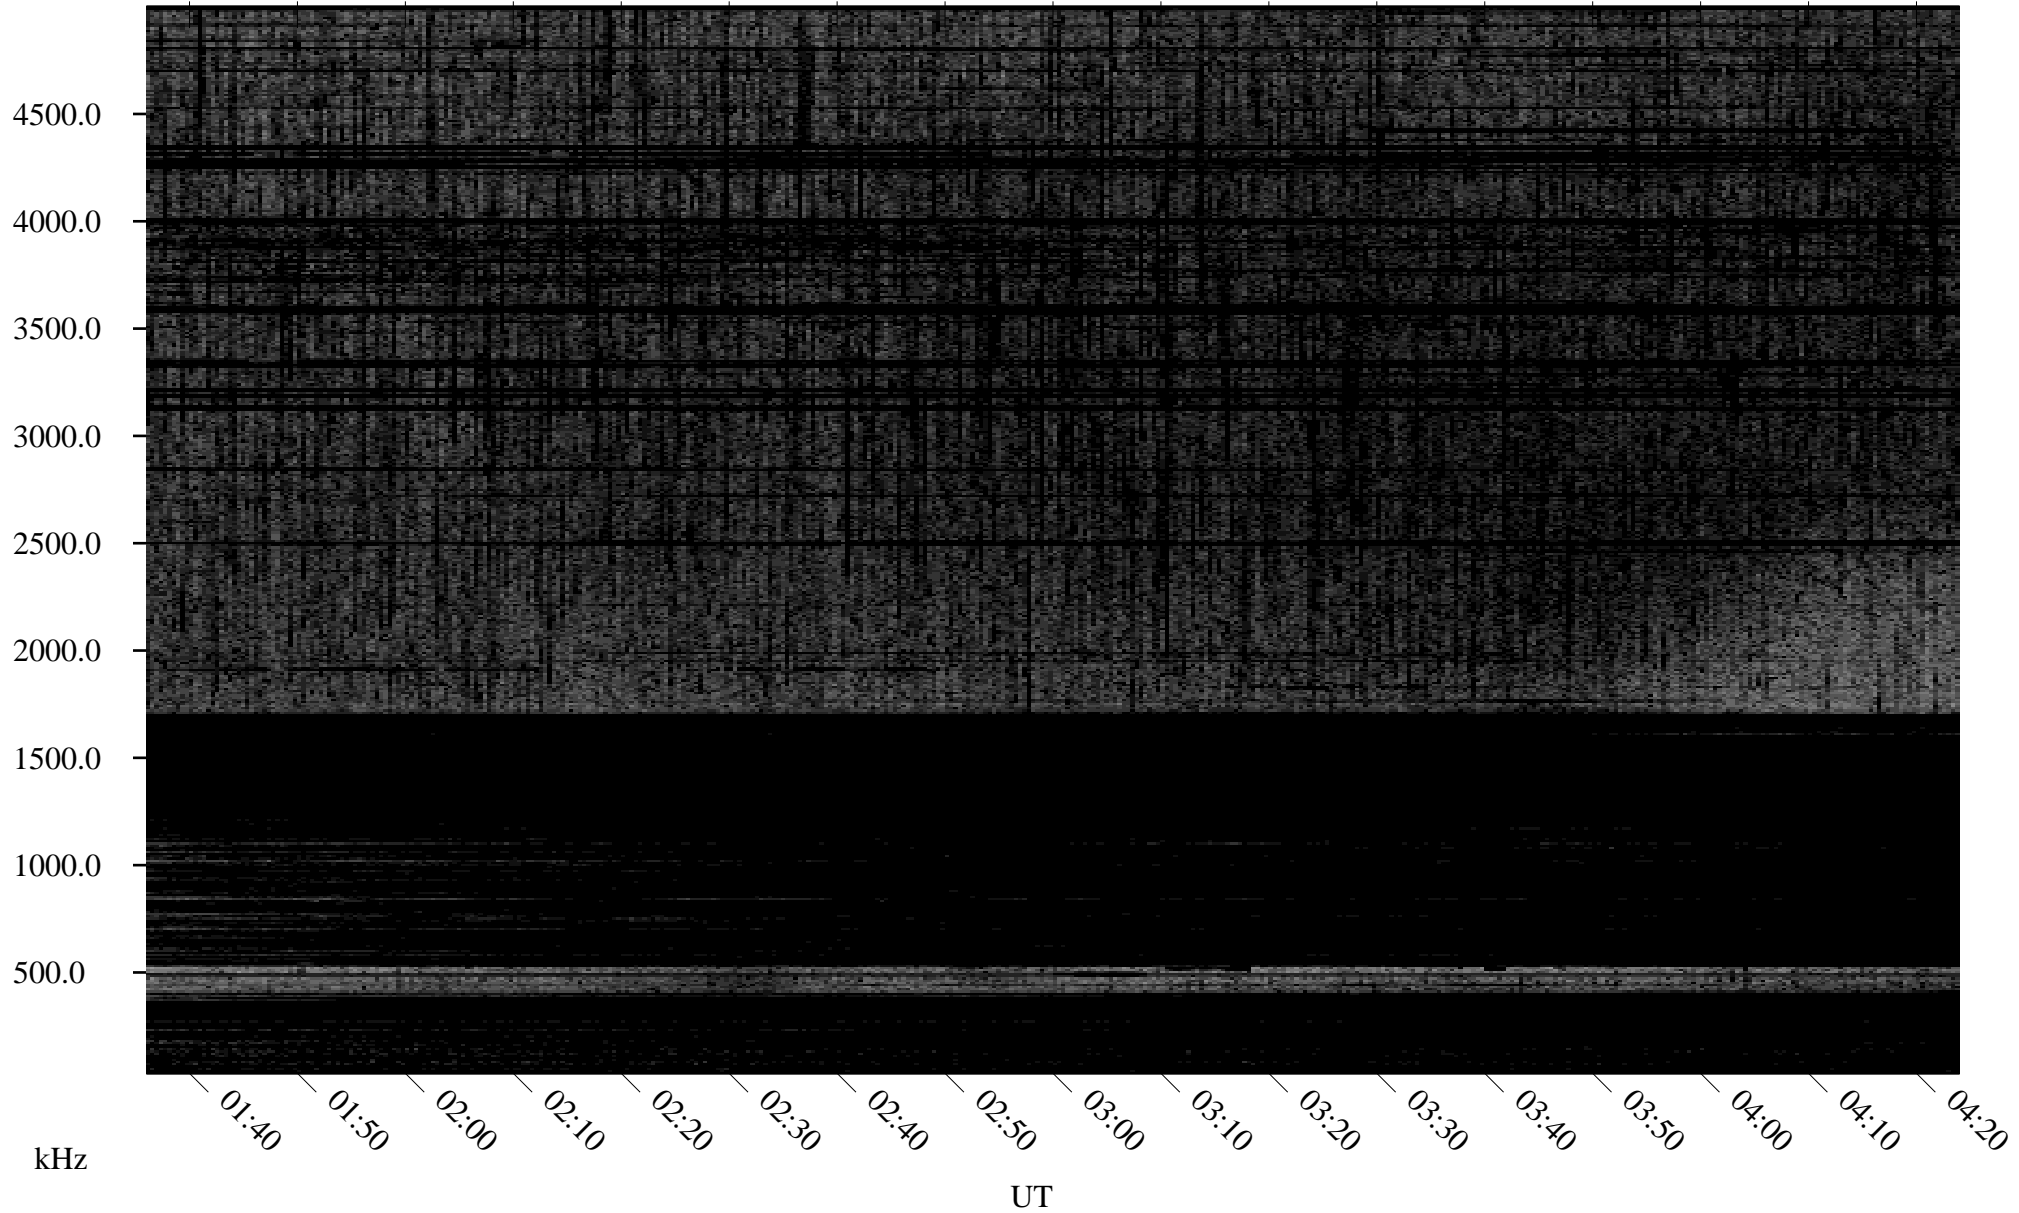

09/22/2006 Churchill, Manitoba

Linear Scale Black = 161 White = 15

ch06265l.r01m max_12

Page 1

09/22/2006 Churchill, Manitoba

Linear Scale Black = 161 White = 15

ch06265l.r01m max_12

Page 2

09/23/2006 Churchill, Manitoba

Linear Scale Black = 161 White = 15

ch06265l.r01m max_12

Page 3

09/23/2006 Churchill, Manitoba

Linear Scale Black = 161 White = 15

ch06265l.r01m max_12

Page 4

09/23/2006 Churchill, Manitoba

Linear Scale Black = 161 White = 15

ch06265l.r01m max_12

Page 5

09/23/2006 Churchill, Manitoba

Linear Scale Black = 161 White = 15

ch062651.r01m max_12

Page 6

09/23/2006 Churchill, Manitoba

Linear Scale Black = 161 White = 15

ch06265l.r01m max_12

Page 7

09/23/2006 Churchill, Manitoba

Linear Scale Black = 161 White = 15

ch062651.r01m max_12

Page 8