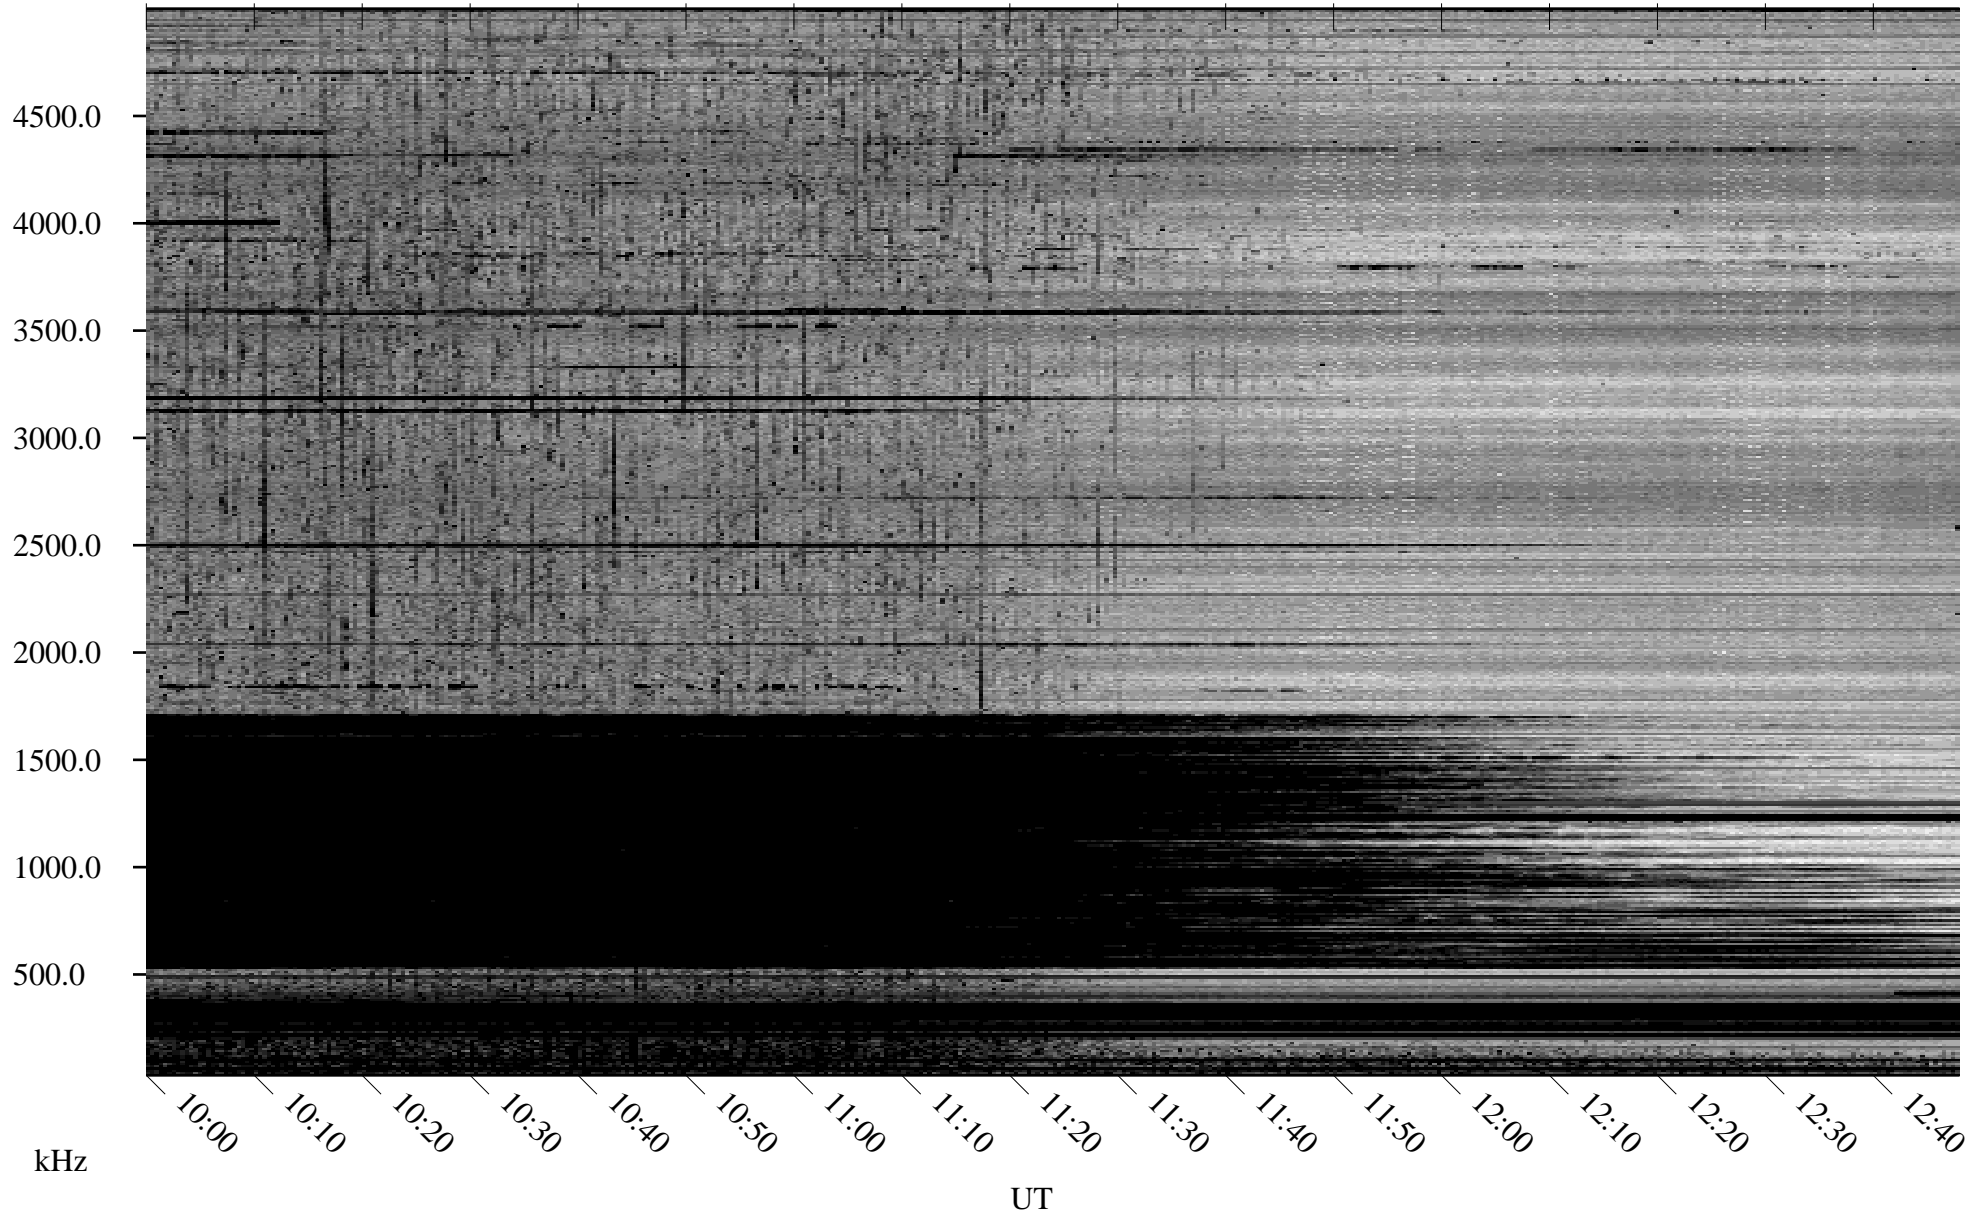

09/22/2006 Churchill, Manitoba

Linear Scale Black = 161 White = 15

ch06265l.r01m max_12

Page 1

09/22/2006 Churchill, Manitoba

Linear Scale Black = 161 White = 15

ch06265l.r01m max_12

Page 2

09/23/2006 Churchill, Manitoba

Linear Scale Black = 161 White = 15

ch06265l.r01m max_12

Page 3

09/23/2006 Churchill, Manitoba

Linear Scale Black = 161 White = 15

ch06265l.r01m max_12

Page 4

09/23/2006 Churchill, Manitoba

Linear Scale Black = 161 White = 15

ch06265l.r01m max_12

Page 5

09/23/2006 Churchill, Manitoba

Linear Scale Black = 161 White = 15

ch062651.r01m max_12

Page 6

09/23/2006 Churchill, Manitoba

Linear Scale Black = 161 White = 15

ch06265l.r01m max_12

Page 7

09/23/2006 Churchill, Manitoba

Linear Scale Black = 161 White = 15

ch062651.r01m max_12

Page 8