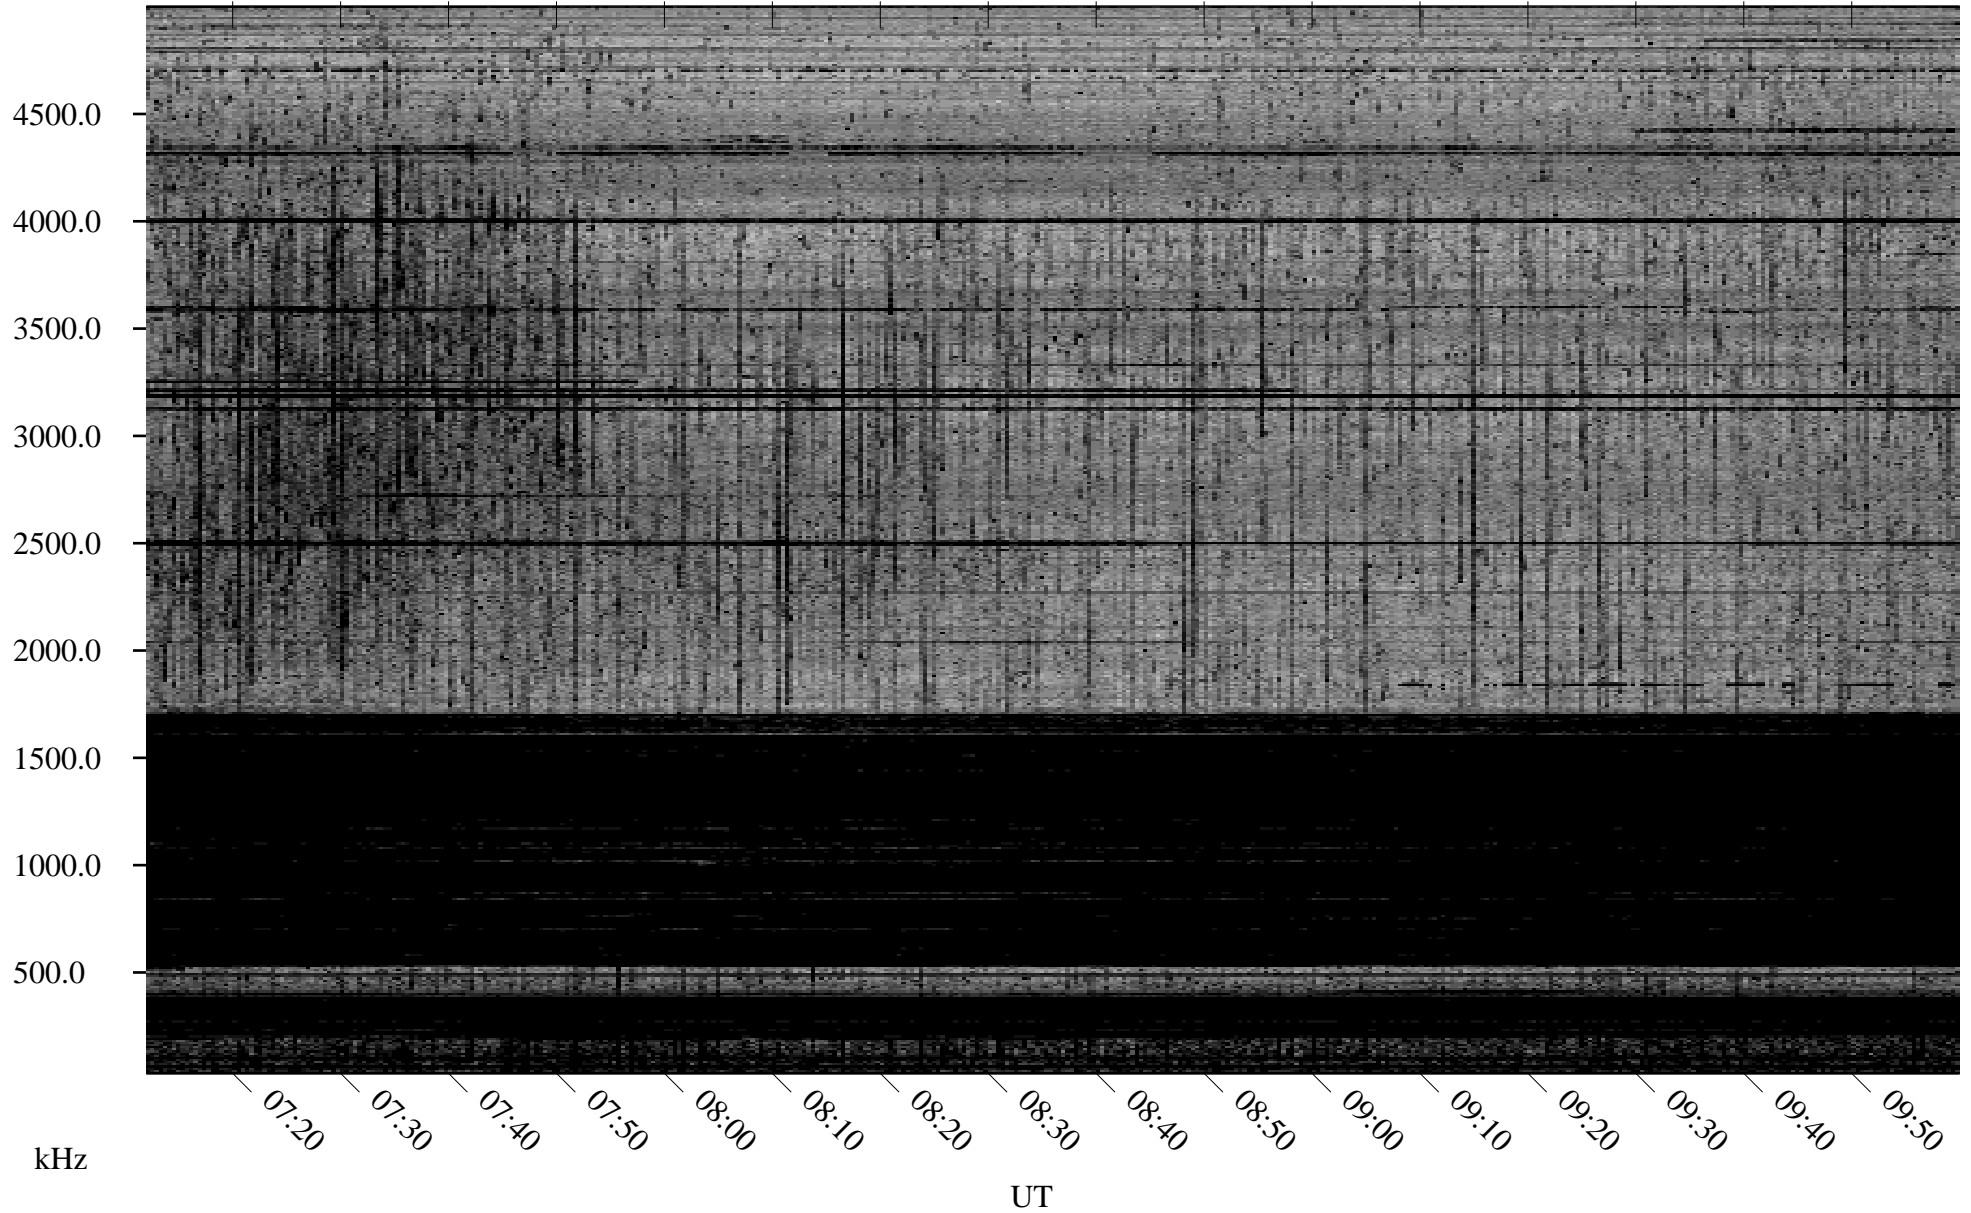

09/22/2006 Churchill, Manitoba

Linear Scale Black = 161 White = 15

ch06265l.r01m max_12

Page 1

09/22/2006 Churchill, Manitoba

Linear Scale Black = 161 White = 15

ch06265l.r01m max_12

Page 2

09/23/2006 Churchill, Manitoba

Linear Scale Black = 161 White = 15

ch06265l.r01m max_12

Page 3

09/23/2006 Churchill, Manitoba

Linear Scale Black = 161 White = 15

ch06265l.r01m max_12

Page 4

09/23/2006 Churchill, Manitoba

Linear Scale Black = 161 White = 15

ch06265l.r01m max_12

Page 5

09/23/2006 Churchill, Manitoba

Linear Scale Black = 161 White = 15

ch062651.r01m max_12

Page 6

09/23/2006 Churchill, Manitoba

Linear Scale Black = 161 White = 15

ch06265l.r01m max_12

Page 7

09/23/2006 Churchill, Manitoba

Linear Scale Black = 161 White = 15

ch062651.r01m max_12

Page 8