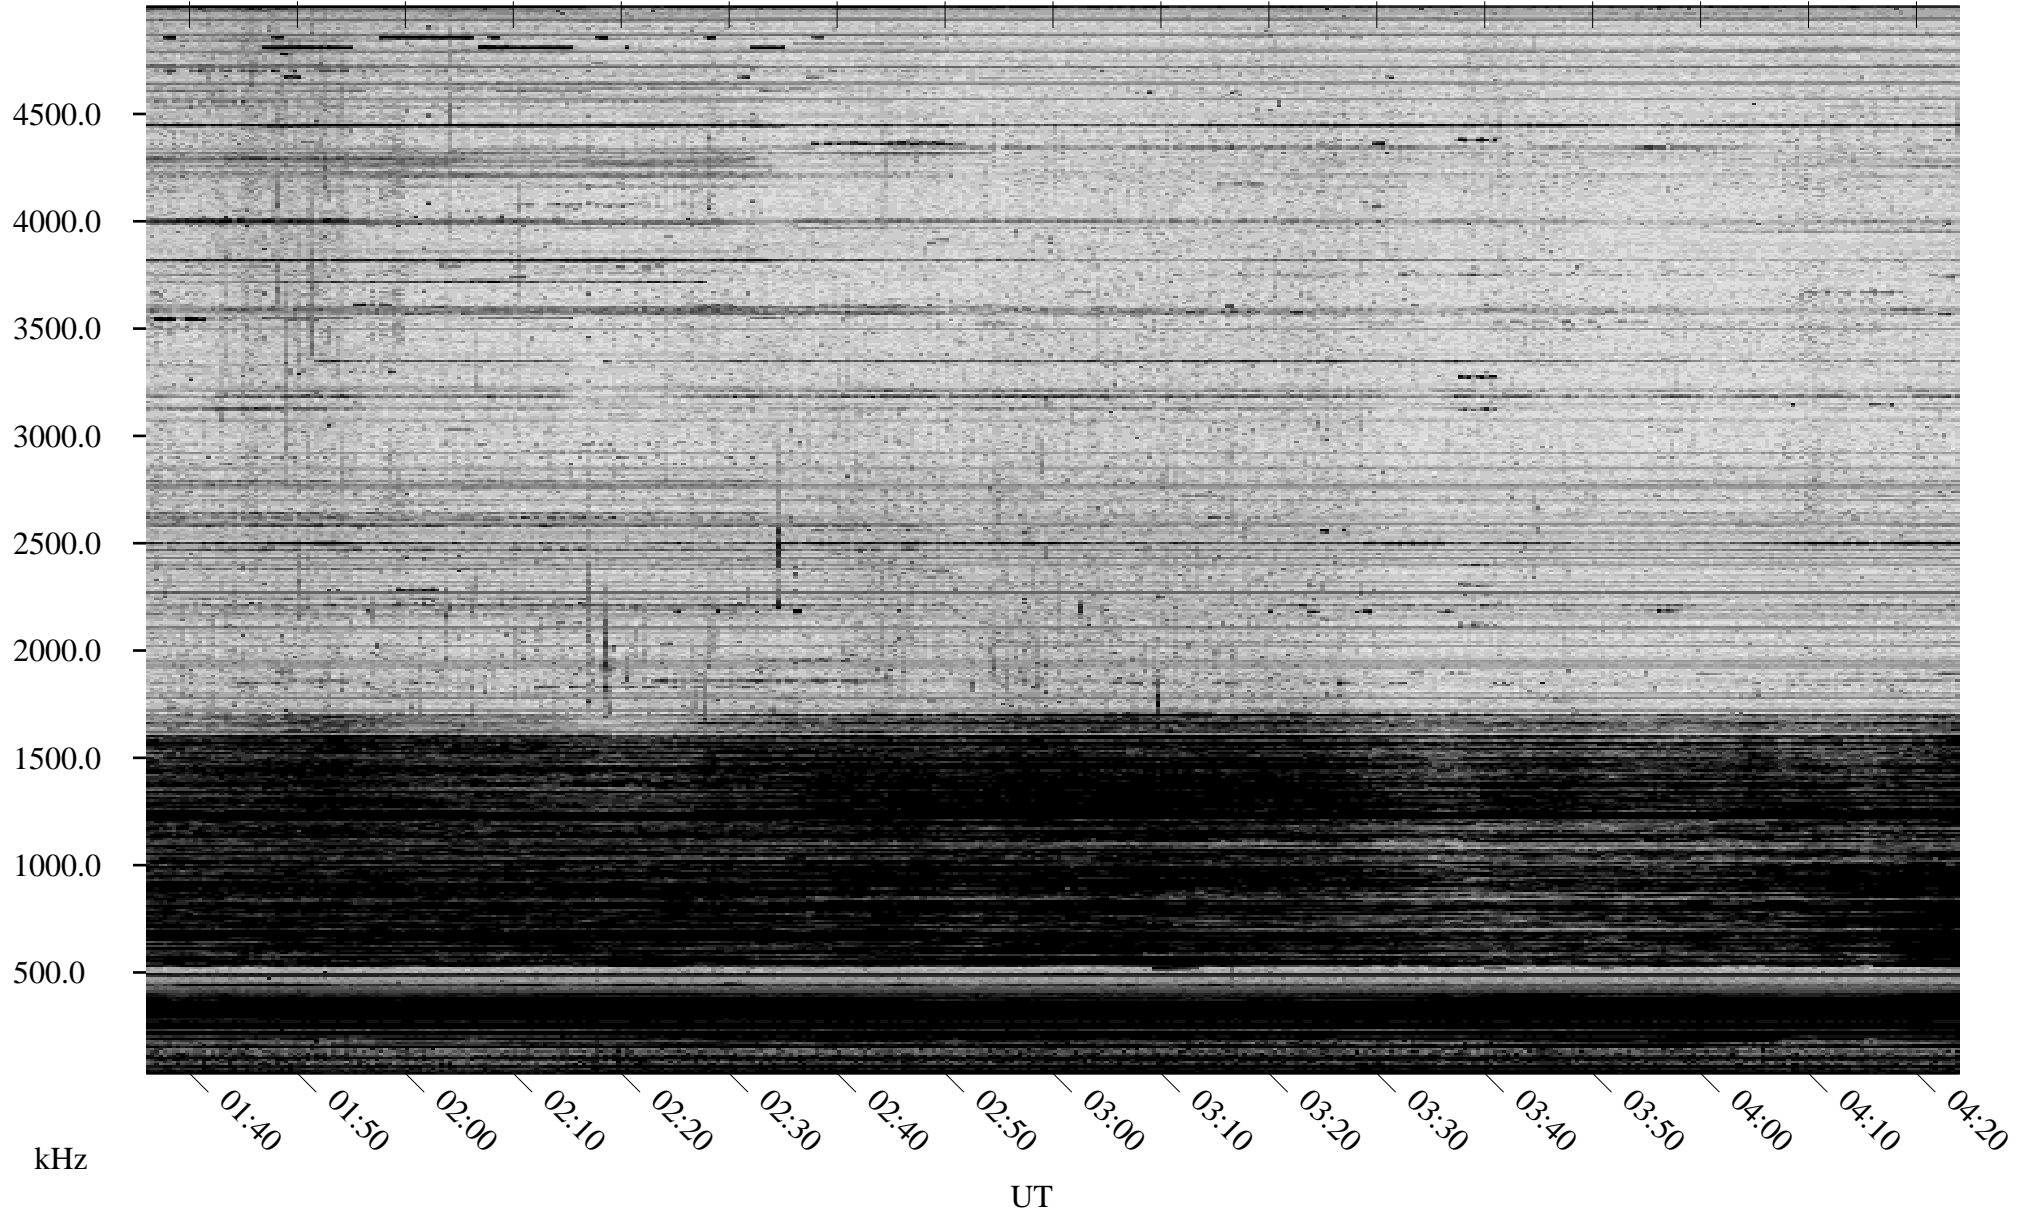

09/23/2006 Churchill, Manitoba

Linear Scale Black = 161 White = 15

ch06266l.r00m max_12

Page 1

09/23/2006 Churchill, Manitoba

Linear Scale Black = 161 White = 15

ch06266l.r00m max_12

Page 2

09/24/2006 Churchill, Manitoba

Linear Scale Black = 161 White = 15

ch06266l.r00m max_12

Page 3

09/24/2006 Churchill, Manitoba

Linear Scale Black = 161 White = 15

ch06266l.r00m max_12

Page 4

09/24/2006 Churchill, Manitoba

Linear Scale Black = 161 White = 15

ch06266l.r00m max_12

Page 5

09/24/2006 Churchill, Manitoba

Linear Scale Black = 161 White = 15

ch06266l.r00m max_12

Page 6

09/24/2006 Churchill, Manitoba

Linear Scale Black = 161 White = 15

ch06266l.r00m max_12

Page 7

09/24/2006 Churchill, Manitoba

Linear Scale Black = 161 White = 15

ch06266l.r00m max_12

Page 8