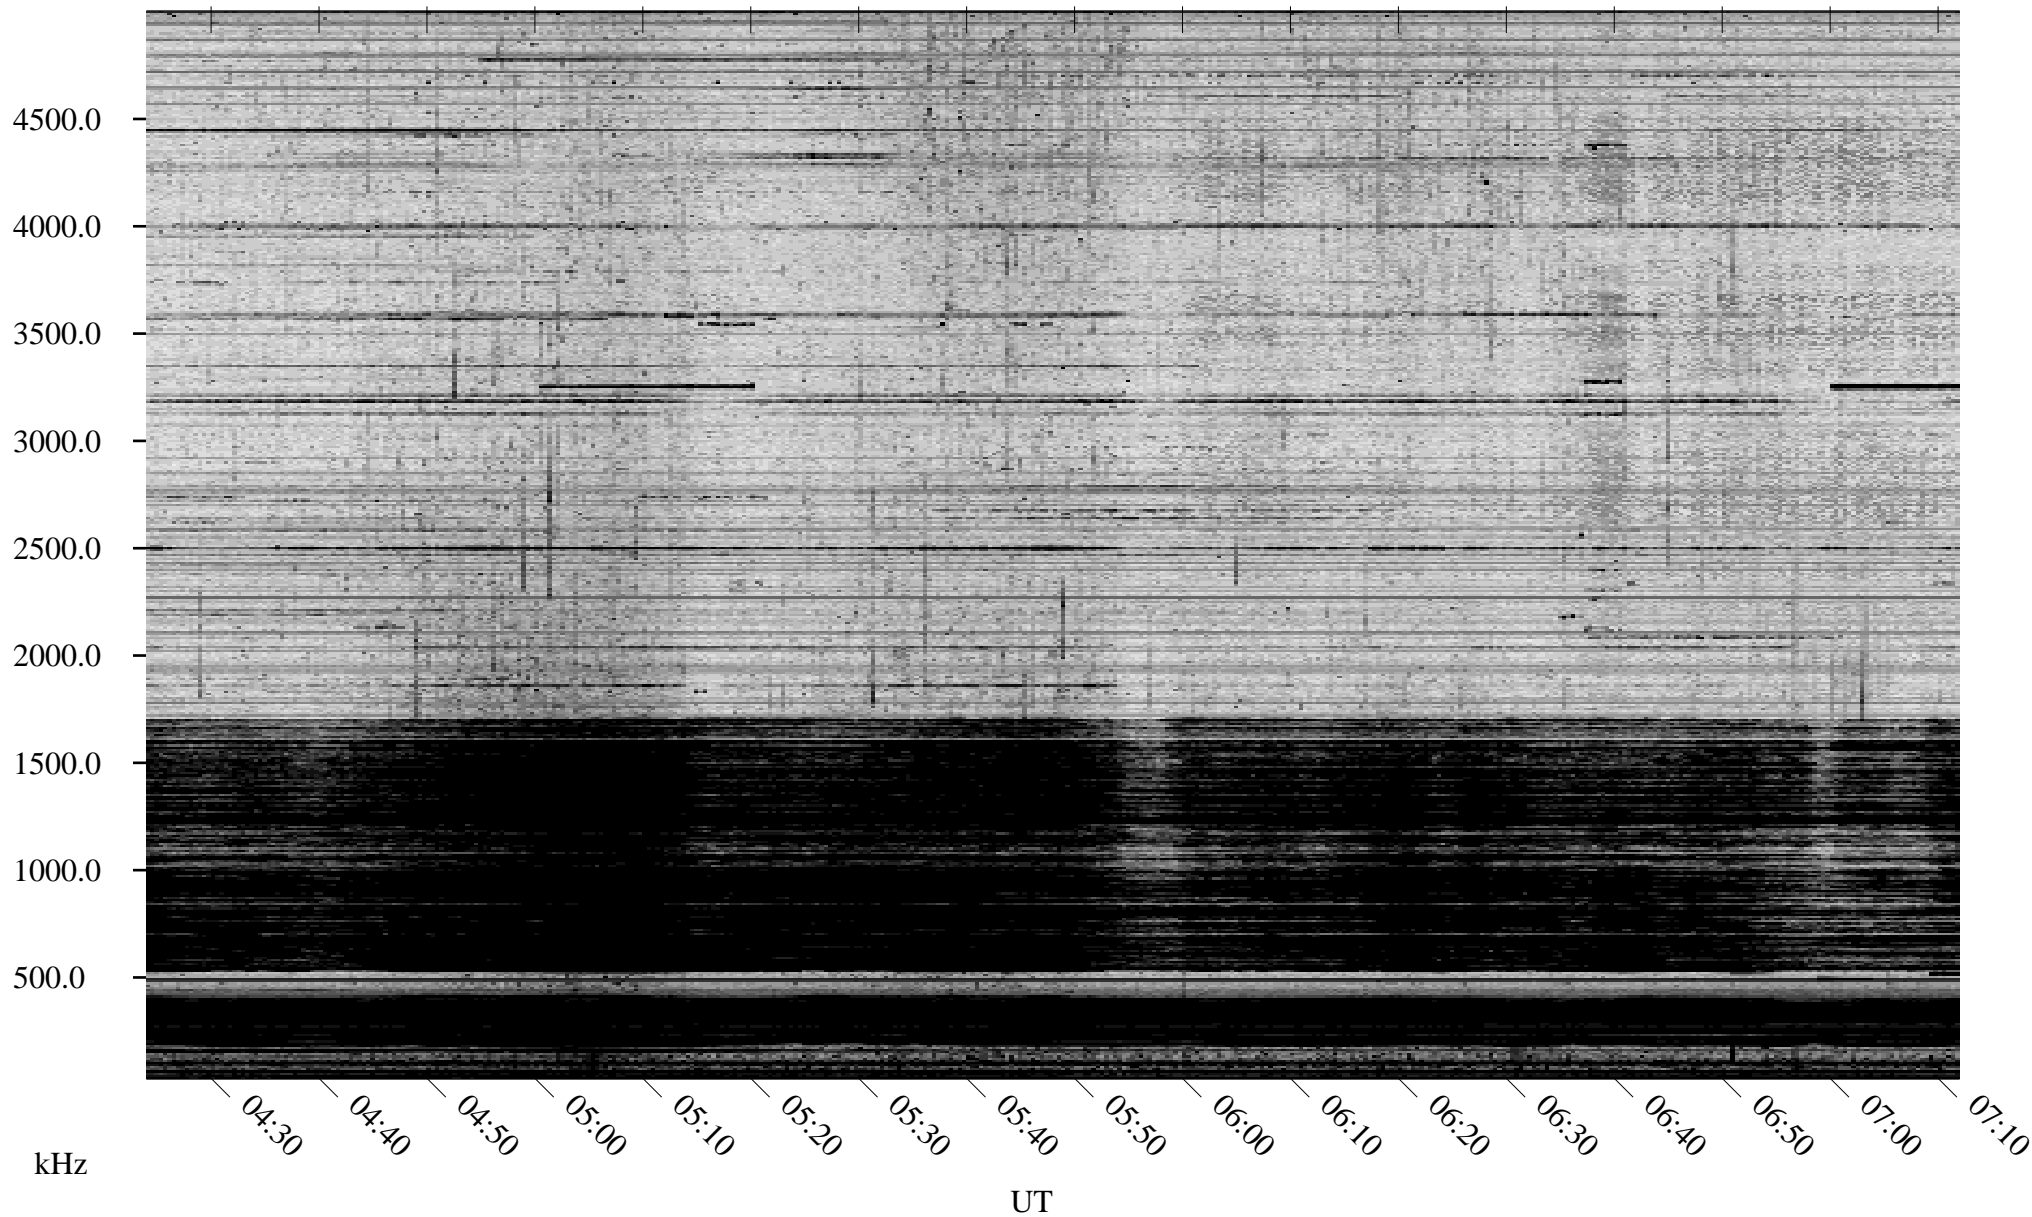

09/23/2006 Churchill, Manitoba

Linear Scale Black = 161 White = 15

ch06266l.r00m max_12

Page 1

09/23/2006 Churchill, Manitoba

Linear Scale Black = 161 White = 15

ch06266l.r00m max_12

Page 2

09/24/2006 Churchill, Manitoba

Linear Scale Black = 161 White = 15

ch06266l.r00m max_12

Page 3

09/24/2006 Churchill, Manitoba

Linear Scale Black = 161 White = 15

ch06266l.r00m max_12

Page 4

09/24/2006 Churchill, Manitoba

Linear Scale Black = 161 White = 15

ch06266l.r00m max_12

Page 5

09/24/2006 Churchill, Manitoba

Linear Scale Black = 161 White = 15

ch06266l.r00m max_12

Page 6

09/24/2006 Churchill, Manitoba

Linear Scale Black = 161 White = 15

ch06266l.r00m max_12

Page 7

09/24/2006 Churchill, Manitoba

Linear Scale Black = 161 White = 15

ch06266l.r00m max_12

Page 8