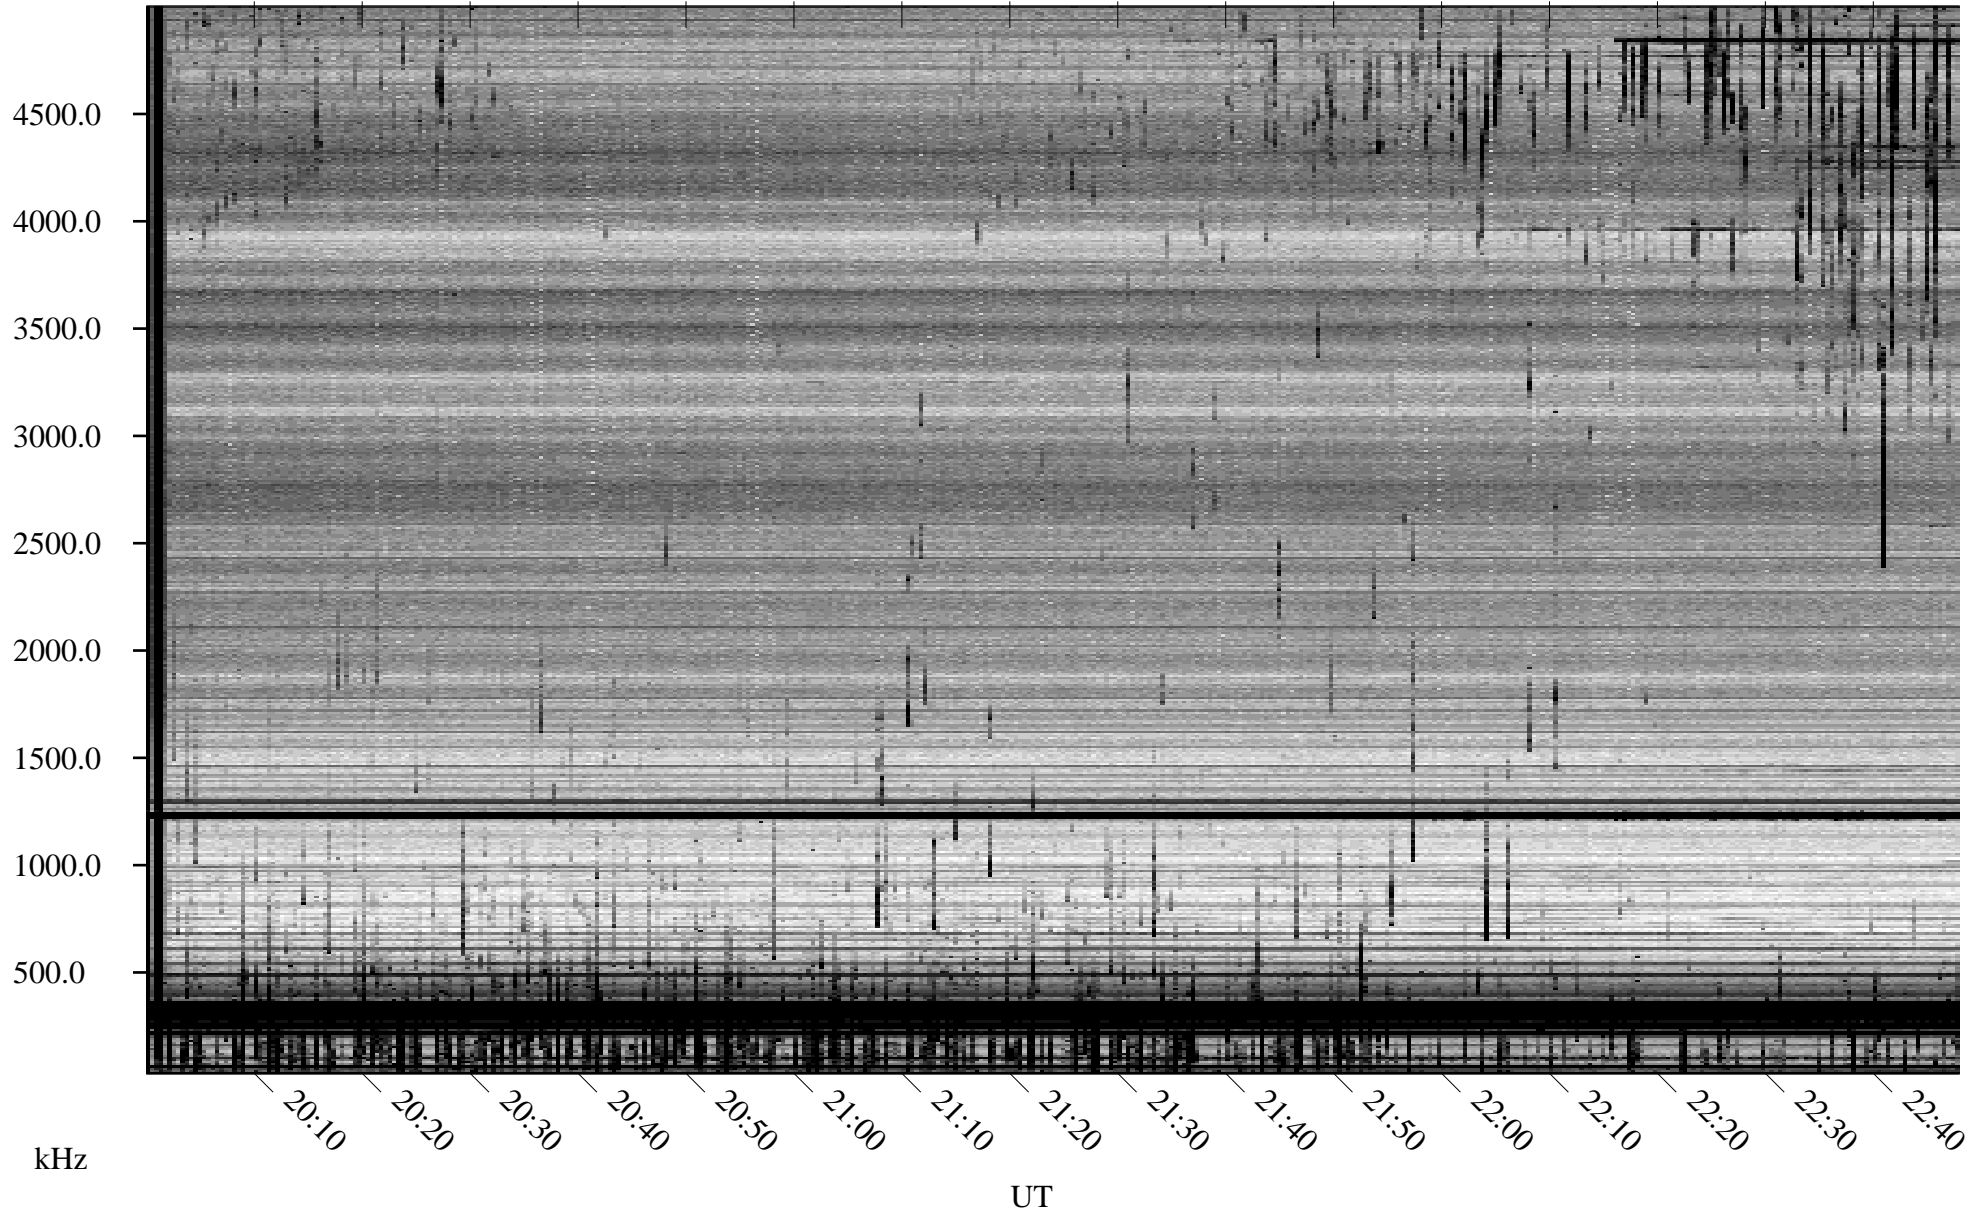

09/24/2006 Churchill, Manitoba

Linear Scale Black = 161 White = 15

ch06267l.r00m max_12

Page 1

09/24/2006 Churchill, Manitoba

Linear Scale Black = 161 White = 15

ch06267l.r00m max_12

Page 2