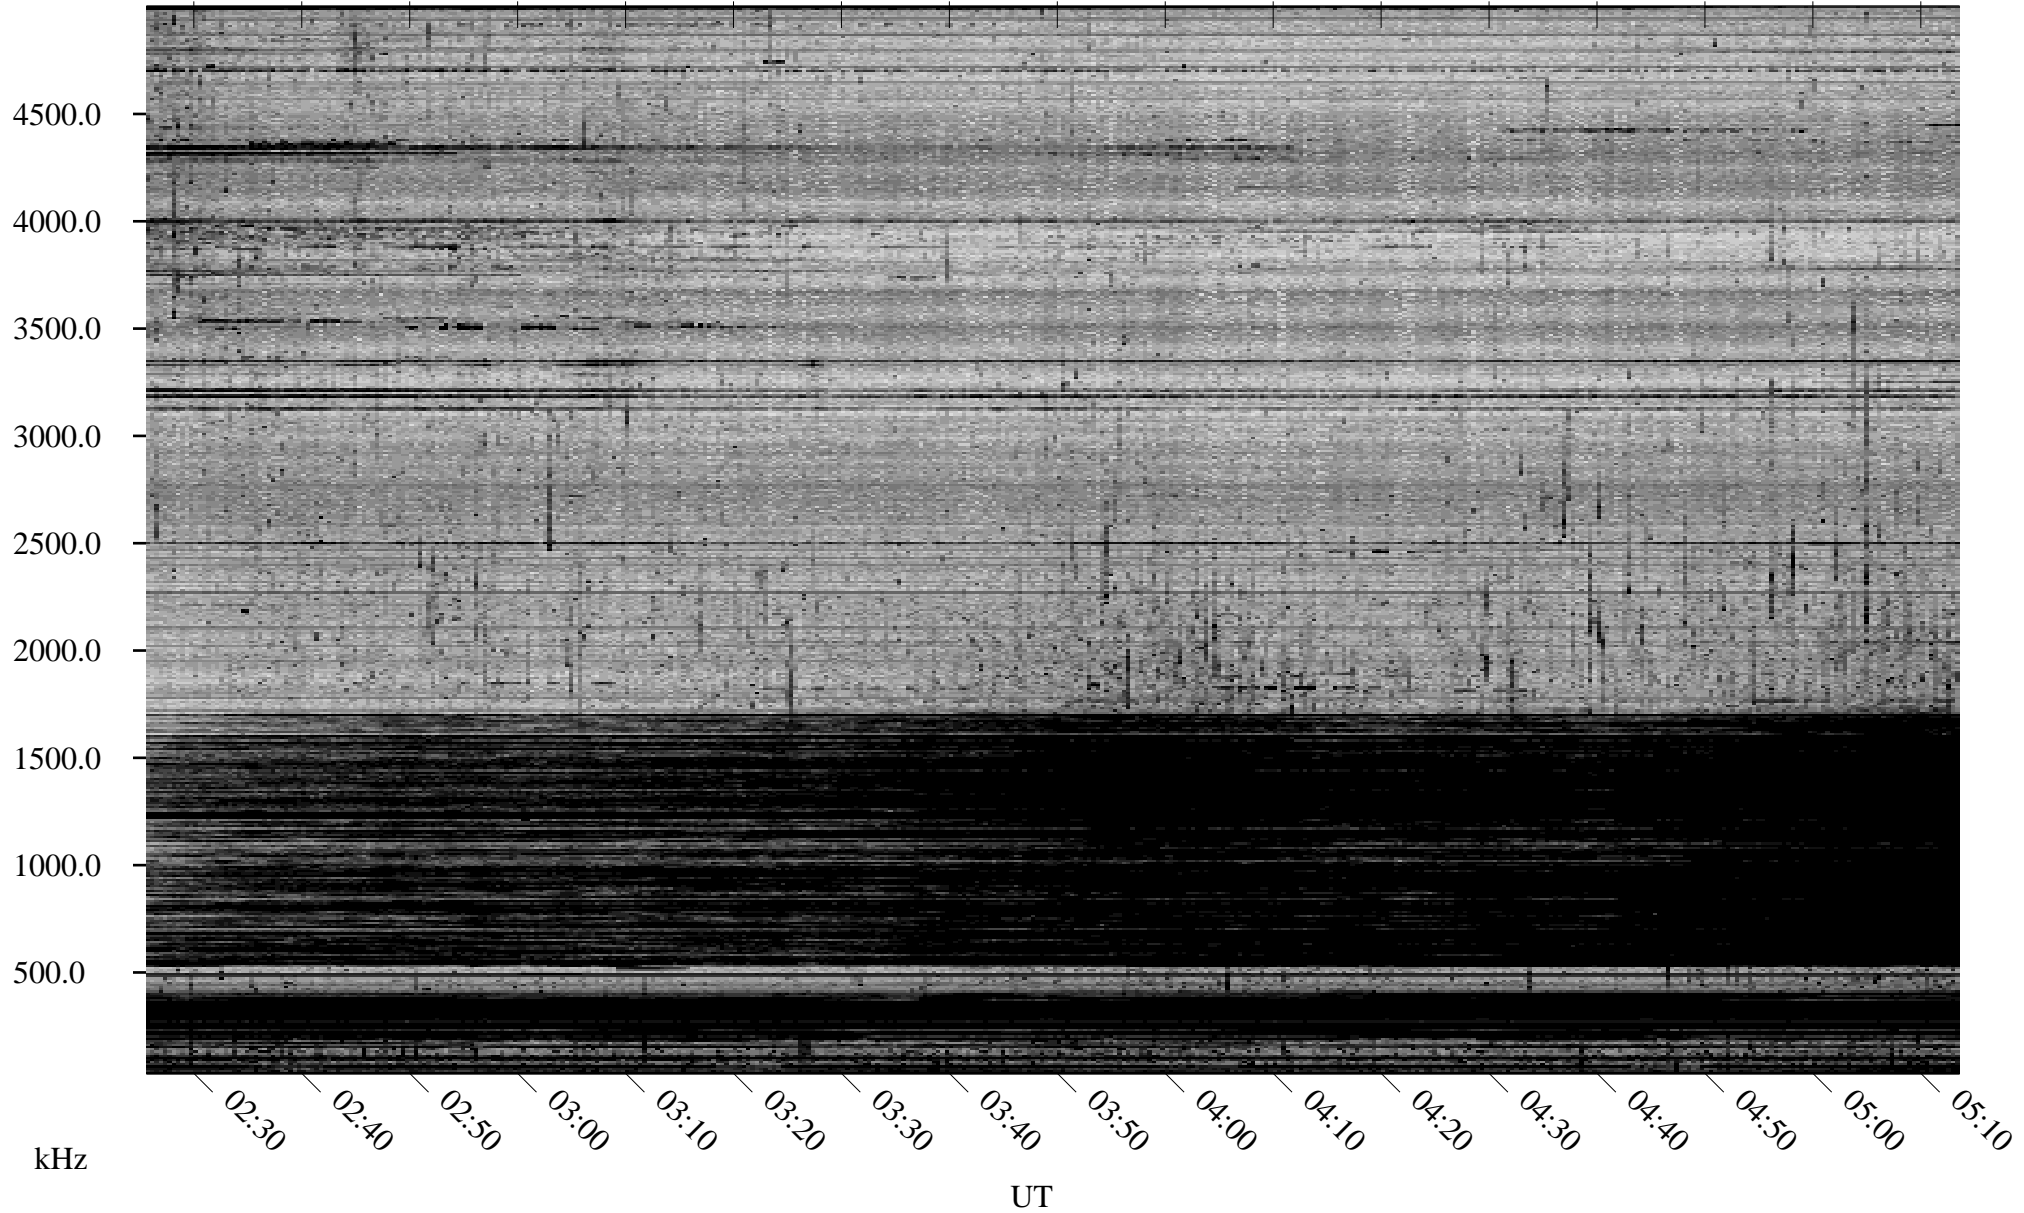

09/25/2006 Churchill, Manitoba

Linear Scale Black = 161 White = 15

ch06268l.r01m max_12

Page 1

09/25/2006 Churchill, Manitoba

Linear Scale Black = 161 White = 15

ch06268l.r01m max_12

Page 2

09/26/2006 Churchill, Manitoba

Linear Scale Black = 161 White = 15

ch06268l.r01m max_12

Page 3

09/26/2006 Churchill, Manitoba

Linear Scale Black = 161 White = 15

ch06268l.r01m max_12

Page 4

09/26/2006 Churchill, Manitoba

Linear Scale Black = 161 White = 15

ch06268l.r01m max_12