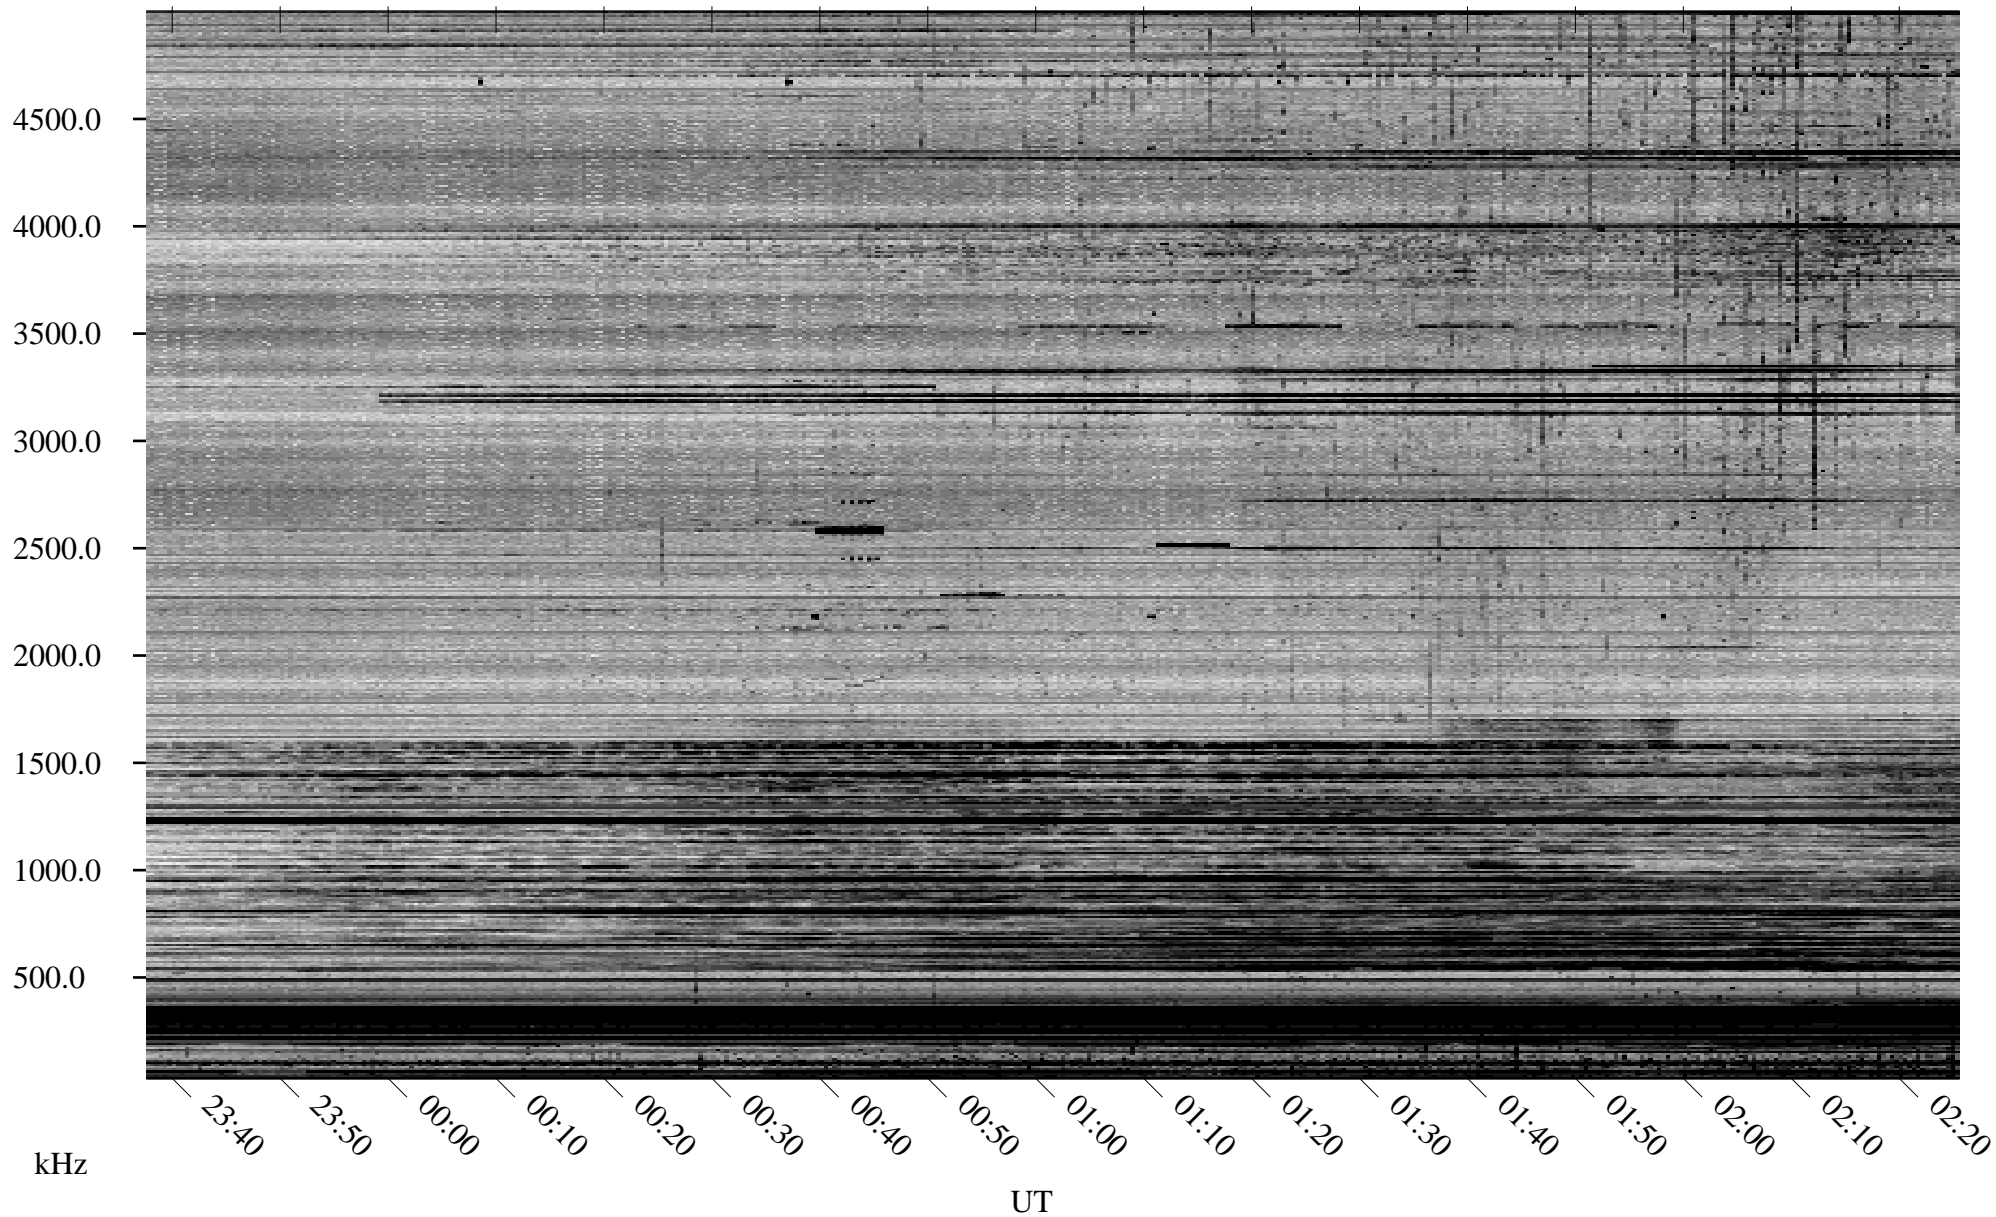

09/25/2006 Churchill, Manitoba

Linear Scale Black = 161 White = 15

ch06268l.r01m max_12

Page 1

09/25/2006 Churchill, Manitoba

Linear Scale Black = 161 White = 15

ch06268l.r01m max_12

Page 2

09/26/2006 Churchill, Manitoba

Linear Scale Black = 161 White = 15

ch06268l.r01m max_12

Page 3

09/26/2006 Churchill, Manitoba

Linear Scale Black = 161 White = 15

ch06268l.r01m max_12

Page 4

09/26/2006 Churchill, Manitoba

Linear Scale Black = 161 White = 15

ch06268l.r01m max_12