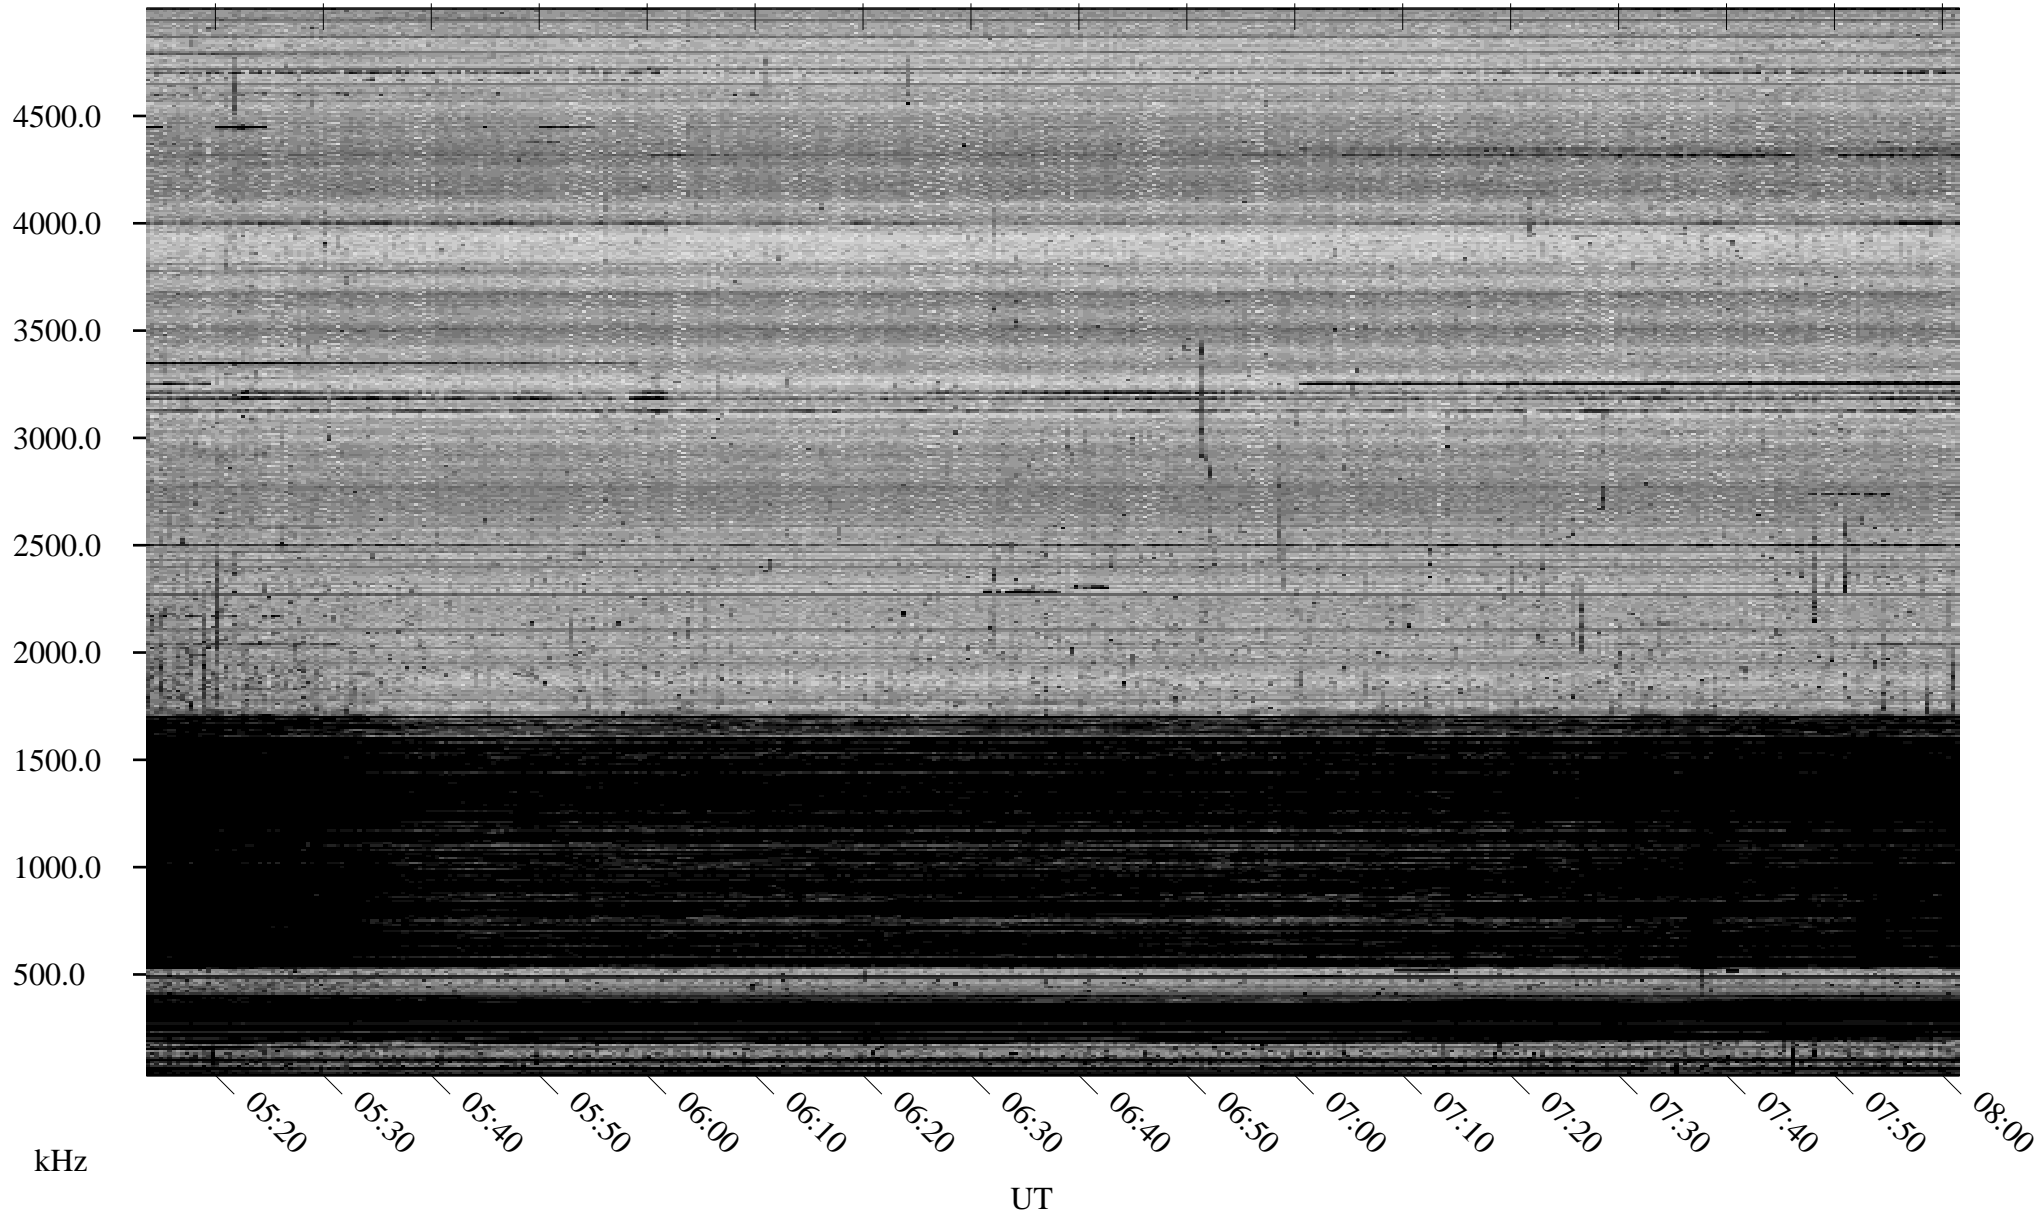

09/25/2006 Churchill, Manitoba

Linear Scale Black = 161 White = 15

ch06268l.r01m max_12

Page 1

09/25/2006 Churchill, Manitoba

Linear Scale Black = 161 White = 15

ch06268l.r01m max_12

Page 2

09/26/2006 Churchill, Manitoba

Linear Scale Black = 161 White = 15

ch06268l.r01m max_12

Page 3

09/26/2006 Churchill, Manitoba

Linear Scale Black = 161 White = 15

ch06268l.r01m max_12

Page 4

09/26/2006 Churchill, Manitoba

Linear Scale Black = 161 White = 15

ch06268l.r01m max_12