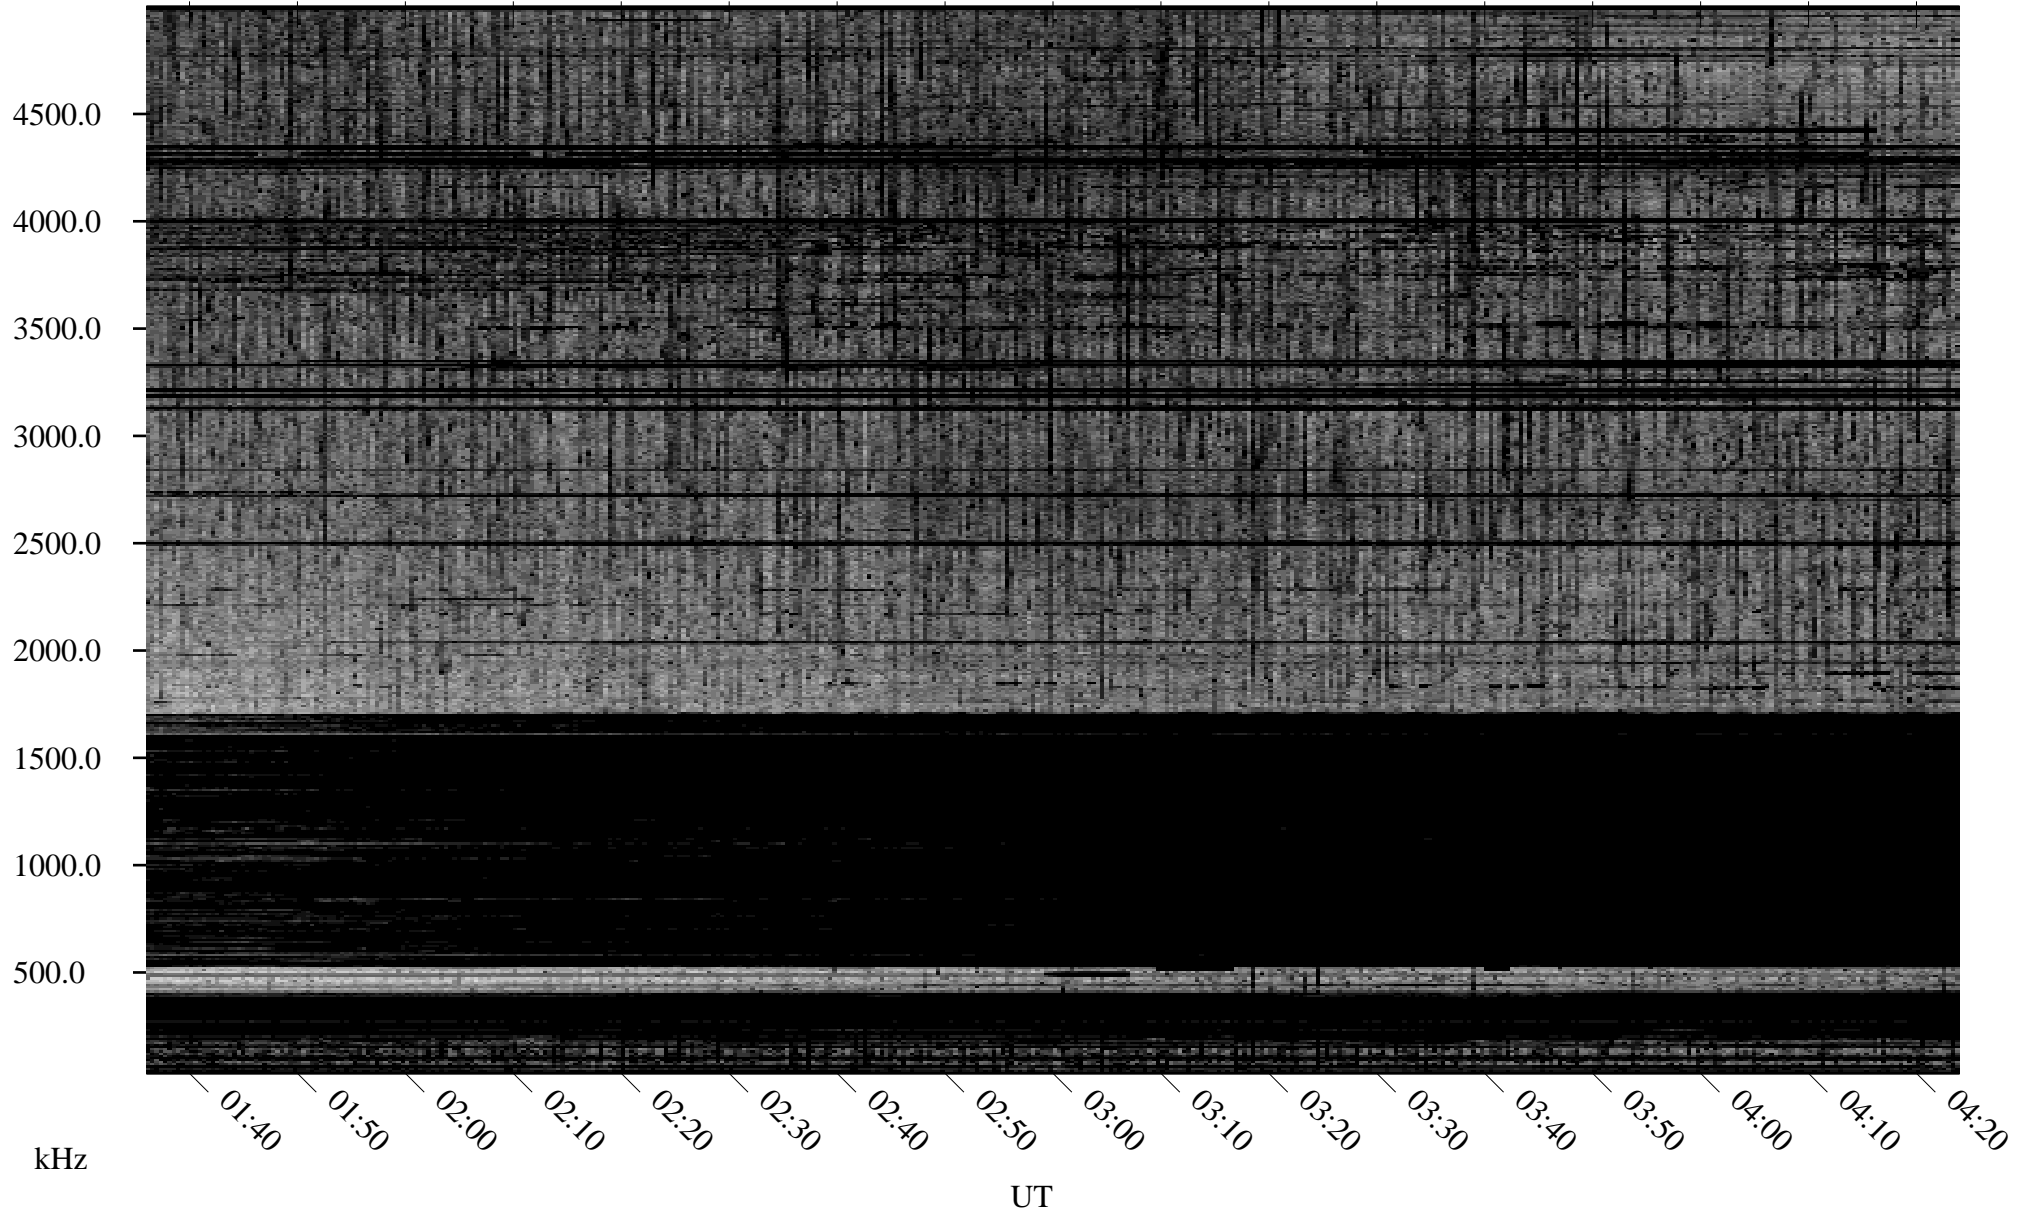

09/27/2006 Churchill, Manitoba

Linear Scale Black = 161 White = 15

ch06270l.r01m max_12

Page 1

09/27/2006 Churchill, Manitoba

Linear Scale Black = 161 White = 15

ch06270l.r01m max_12

Page 2

09/28/2006 Churchill, Manitoba

Linear Scale Black = 161 White = 15

ch06270l.r01m max_12

Page 3

09/28/2006 Churchill, Manitoba

Linear Scale Black = 161 White = 15

ch06270l.r01m max_12

Page 4

09/28/2006 Churchill, Manitoba

Linear Scale Black = 161 White = 15

ch06270l.r01m max_12

Page 5

09/28/2006 Churchill, Manitoba

Linear Scale Black = 161 White = 15

ch06270l.r01m max_12

Page 6