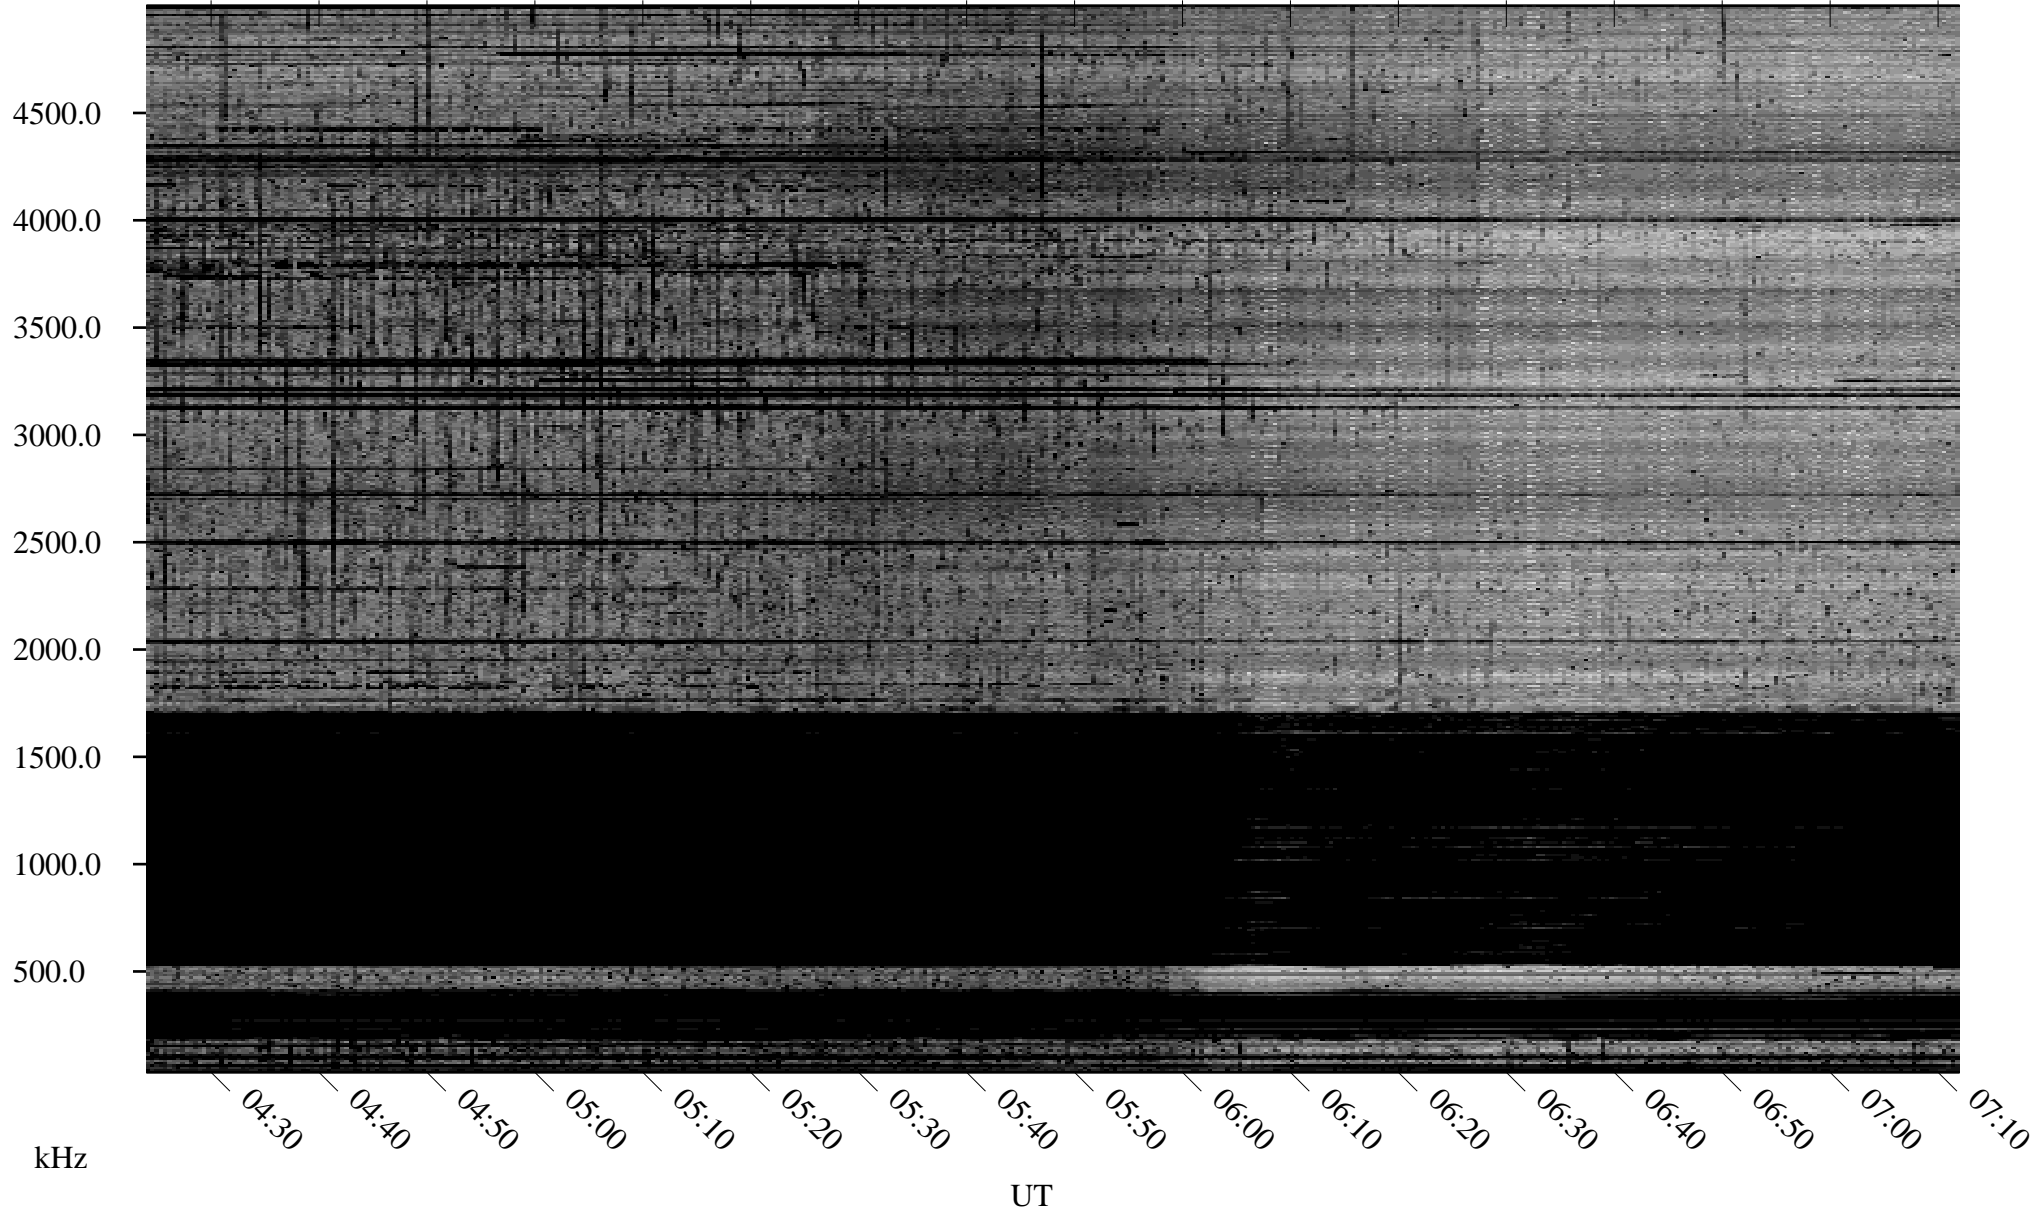

09/27/2006 Churchill, Manitoba

Linear Scale Black = 161 White = 15

ch06270l.r01m max_12

Page 1

09/27/2006 Churchill, Manitoba

Linear Scale Black = 161 White = 15

ch06270l.r01m max_12

Page 2

09/28/2006 Churchill, Manitoba

Linear Scale Black = 161 White = 15

ch06270l.r01m max_12

Page 3

09/28/2006 Churchill, Manitoba

Linear Scale Black = 161 White = 15

ch06270l.r01m max_12

Page 4

09/28/2006 Churchill, Manitoba

Linear Scale Black = 161 White = 15

ch06270l.r01m max_12

Page 5

09/28/2006 Churchill, Manitoba

Linear Scale Black = 161 White = 15

ch06270l.r01m max_12

Page 6