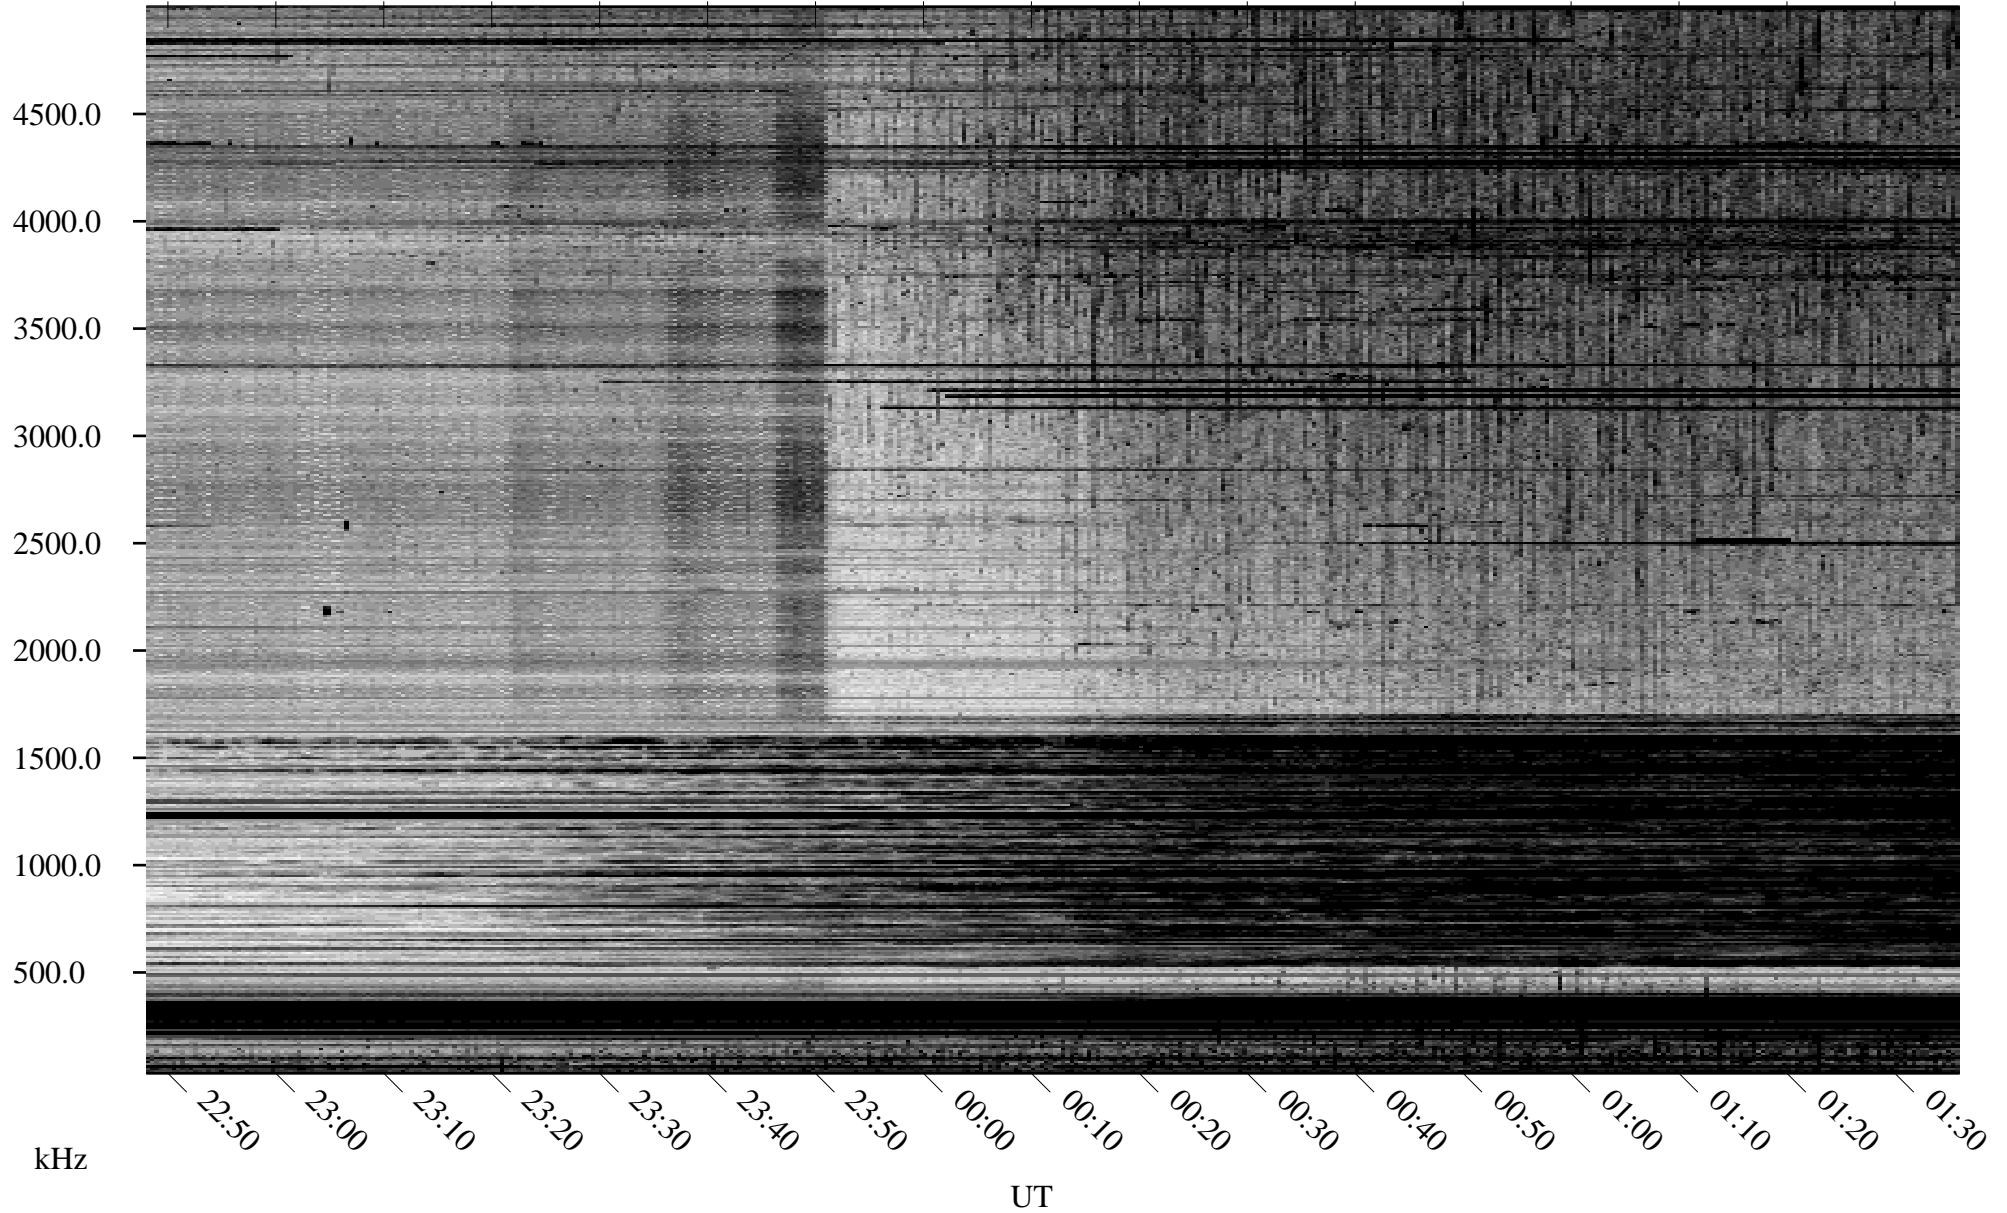

09/27/2006 Churchill, Manitoba

Linear Scale Black = 161 White = 15

ch06270l.r01m max_12

Page 1

09/27/2006 Churchill, Manitoba

Linear Scale Black = 161 White = 15

ch06270l.r01m max_12

Page 2

09/28/2006 Churchill, Manitoba

Linear Scale Black = 161 White = 15

ch06270l.r01m max_12

Page 3

09/28/2006 Churchill, Manitoba

Linear Scale Black = 161 White = 15

ch06270l.r01m max_12

Page 4

09/28/2006 Churchill, Manitoba

Linear Scale Black = 161 White = 15

ch06270l.r01m max_12

Page 5

09/28/2006 Churchill, Manitoba

Linear Scale Black = 161 White = 15

ch06270l.r01m max_12

Page 6