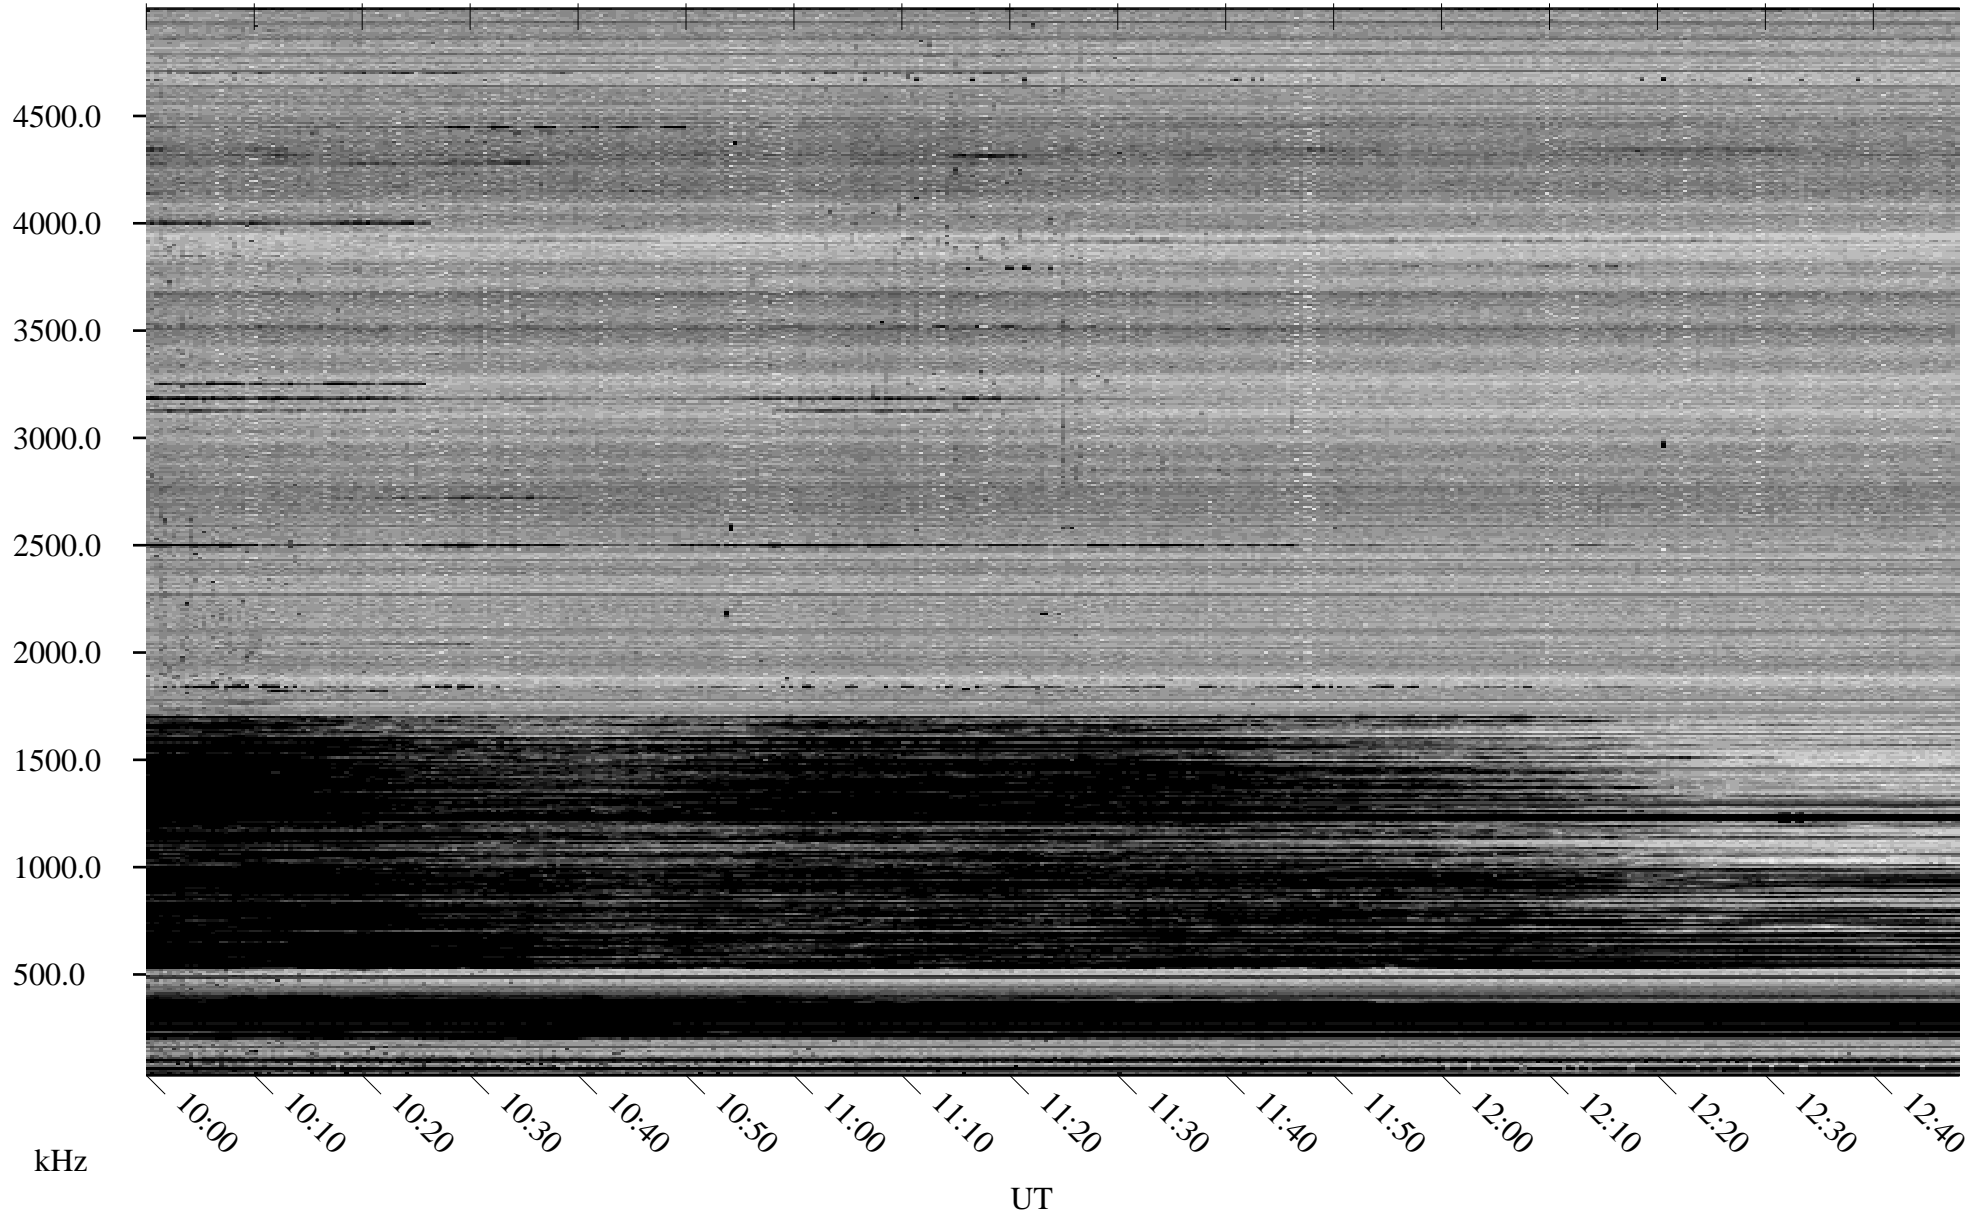

# 09/30/2006 Churchill, Manitoba

Linear Scale    Black = 161    White = 15

ch06272l.r00m max\_12

Page 4

# 09/30/2006 Churchill, Manitoba

Linear Scale    Black = 161    White = 15

ch06272l.r00m max\_12

Page 5

09/30/2006 Churchill, Manitoba

Linear Scale Black = 161 White = 15

ch06272l.r00m max\_12

Page 6

# 09/30/2006 Churchill, Manitoba

Linear Scale    Black = 161    White = 15

ch06272l.r00m max\_12

Page 7

# 09/30/2006 Churchill, Manitoba

Linear Scale    Black = 161    White = 15

ch06272l.r00m max\_12

Page 8