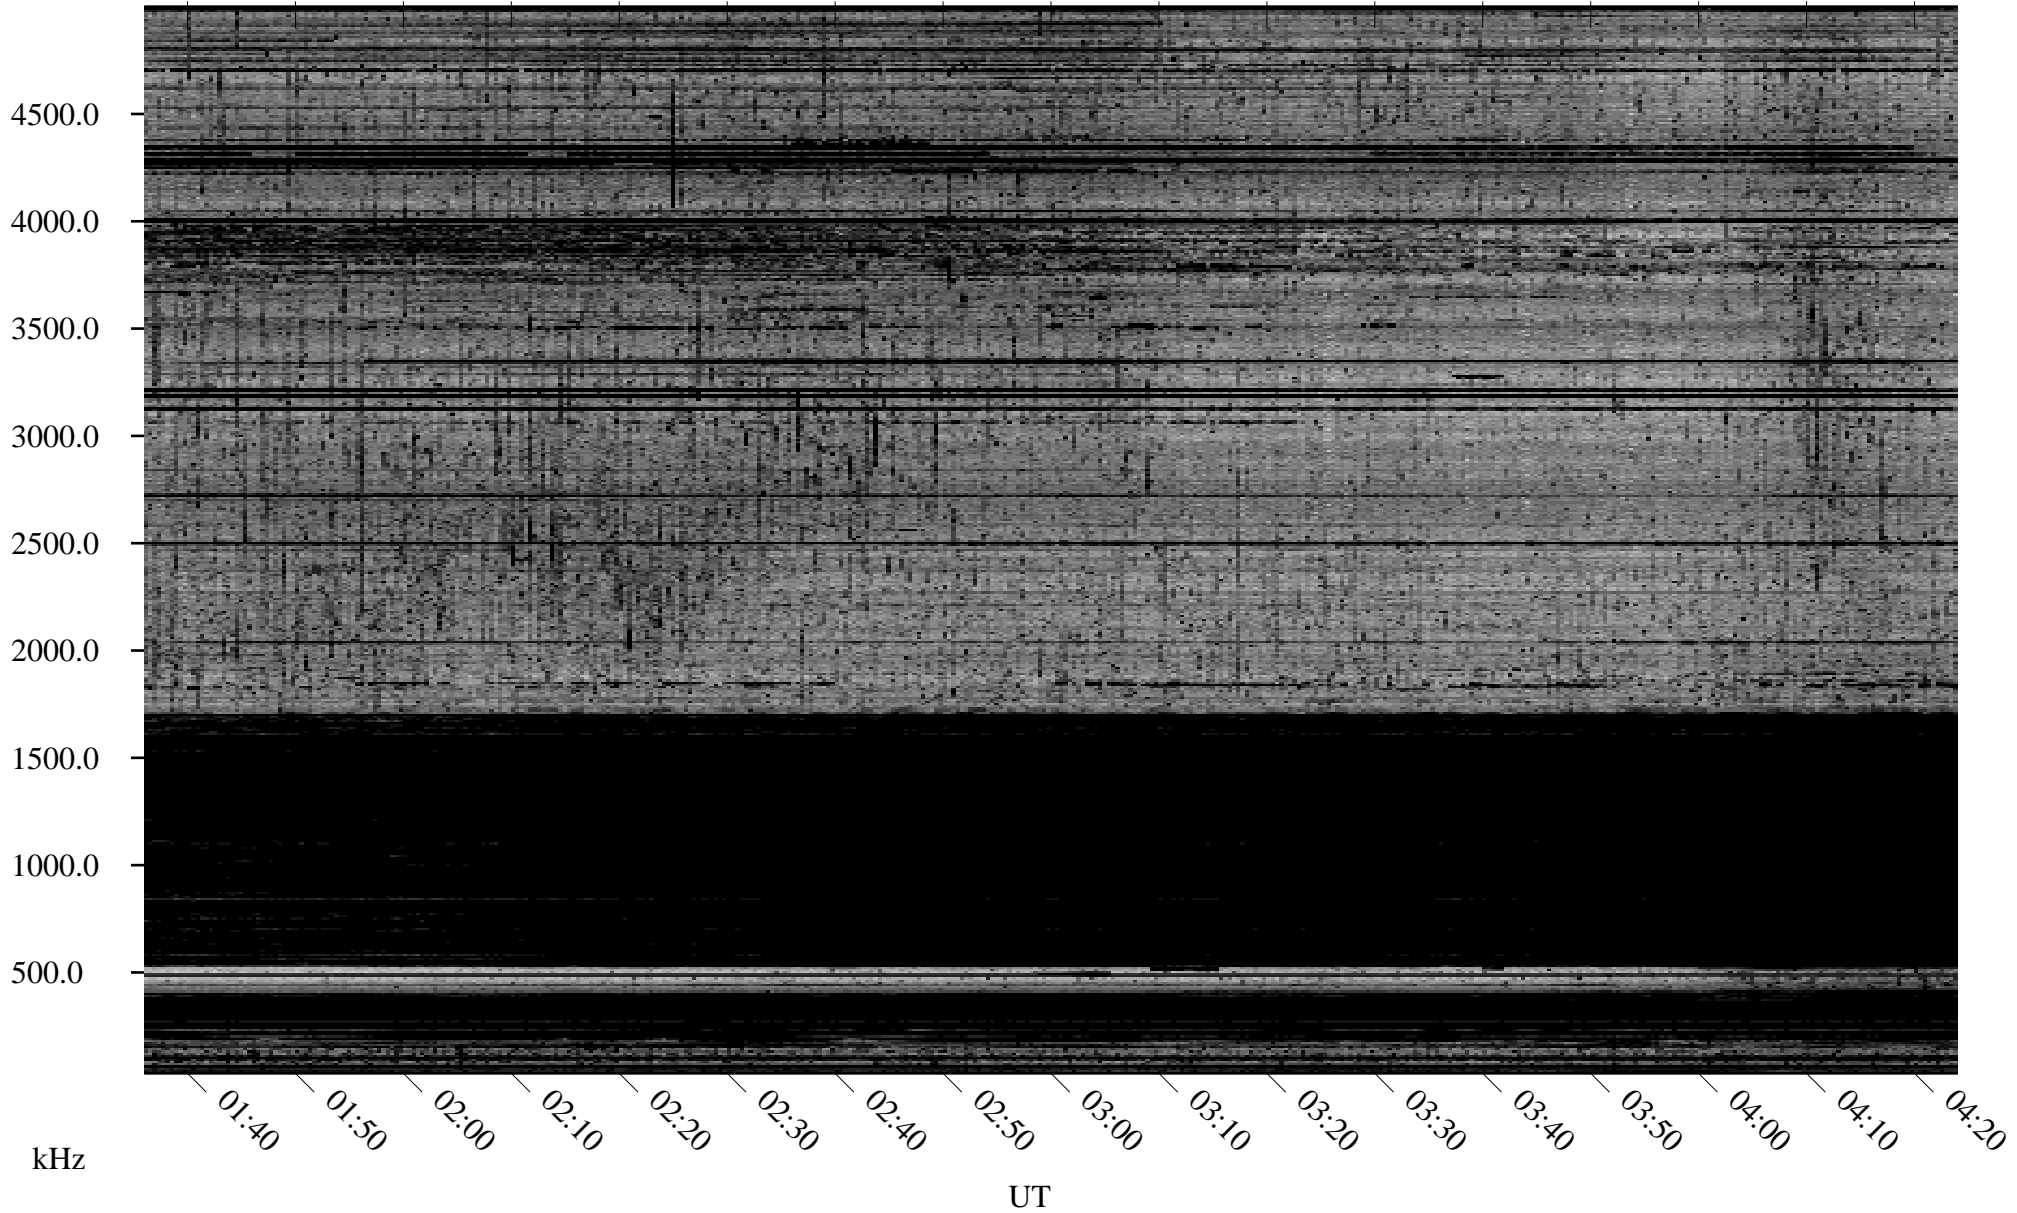

# 09/29/2006 Churchill, Manitoba

Linear Scale    Black = 161    White = 15

ch06272l.r00m max\_12

Page 1

# 09/29/2006 Churchill, Manitoba

Linear Scale    Black = 161    White = 15

ch06272l.r00m max\_12

Page 2

# 09/30/2006 Churchill, Manitoba

Linear Scale    Black = 161    White = 15

ch06272l.r00m max\_12

Page 3

# 09/30/2006 Churchill, Manitoba

Linear Scale    Black = 161    White = 15

ch06272l.r00m max\_12

Page 4