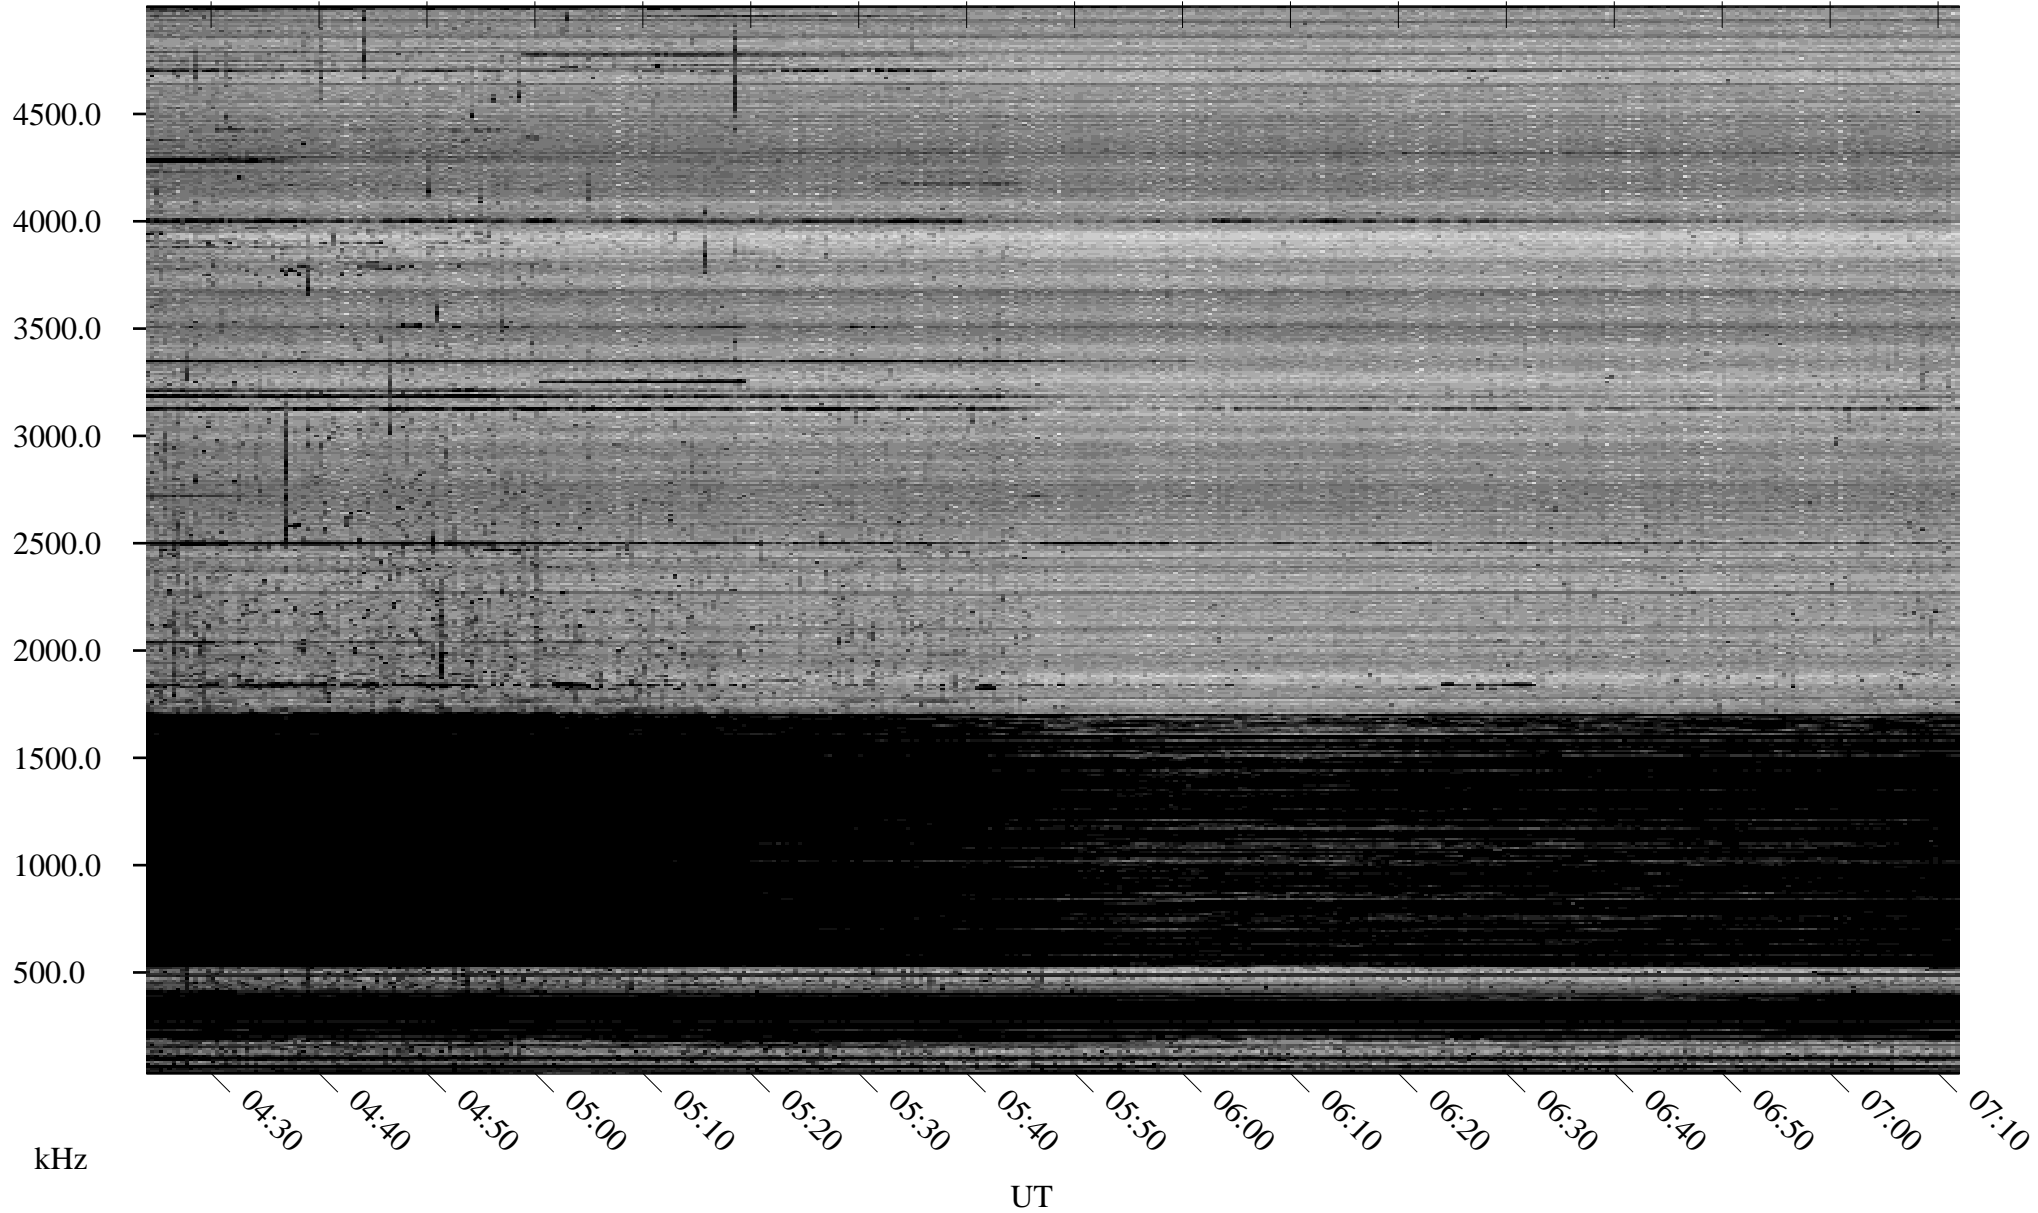

# 09/29/2006 Churchill, Manitoba

Linear Scale    Black = 161    White = 15

ch06272l.r00m max\_12

Page 1

# 09/29/2006 Churchill, Manitoba

Linear Scale    Black = 161    White = 15

ch06272l.r00m max\_12

Page 2

# 09/30/2006 Churchill, Manitoba

Linear Scale    Black = 161    White = 15

ch06272l.r00m max\_12

Page 3

# 09/30/2006 Churchill, Manitoba

Linear Scale    Black = 161    White = 15

ch06272l.r00m max\_12

Page 4