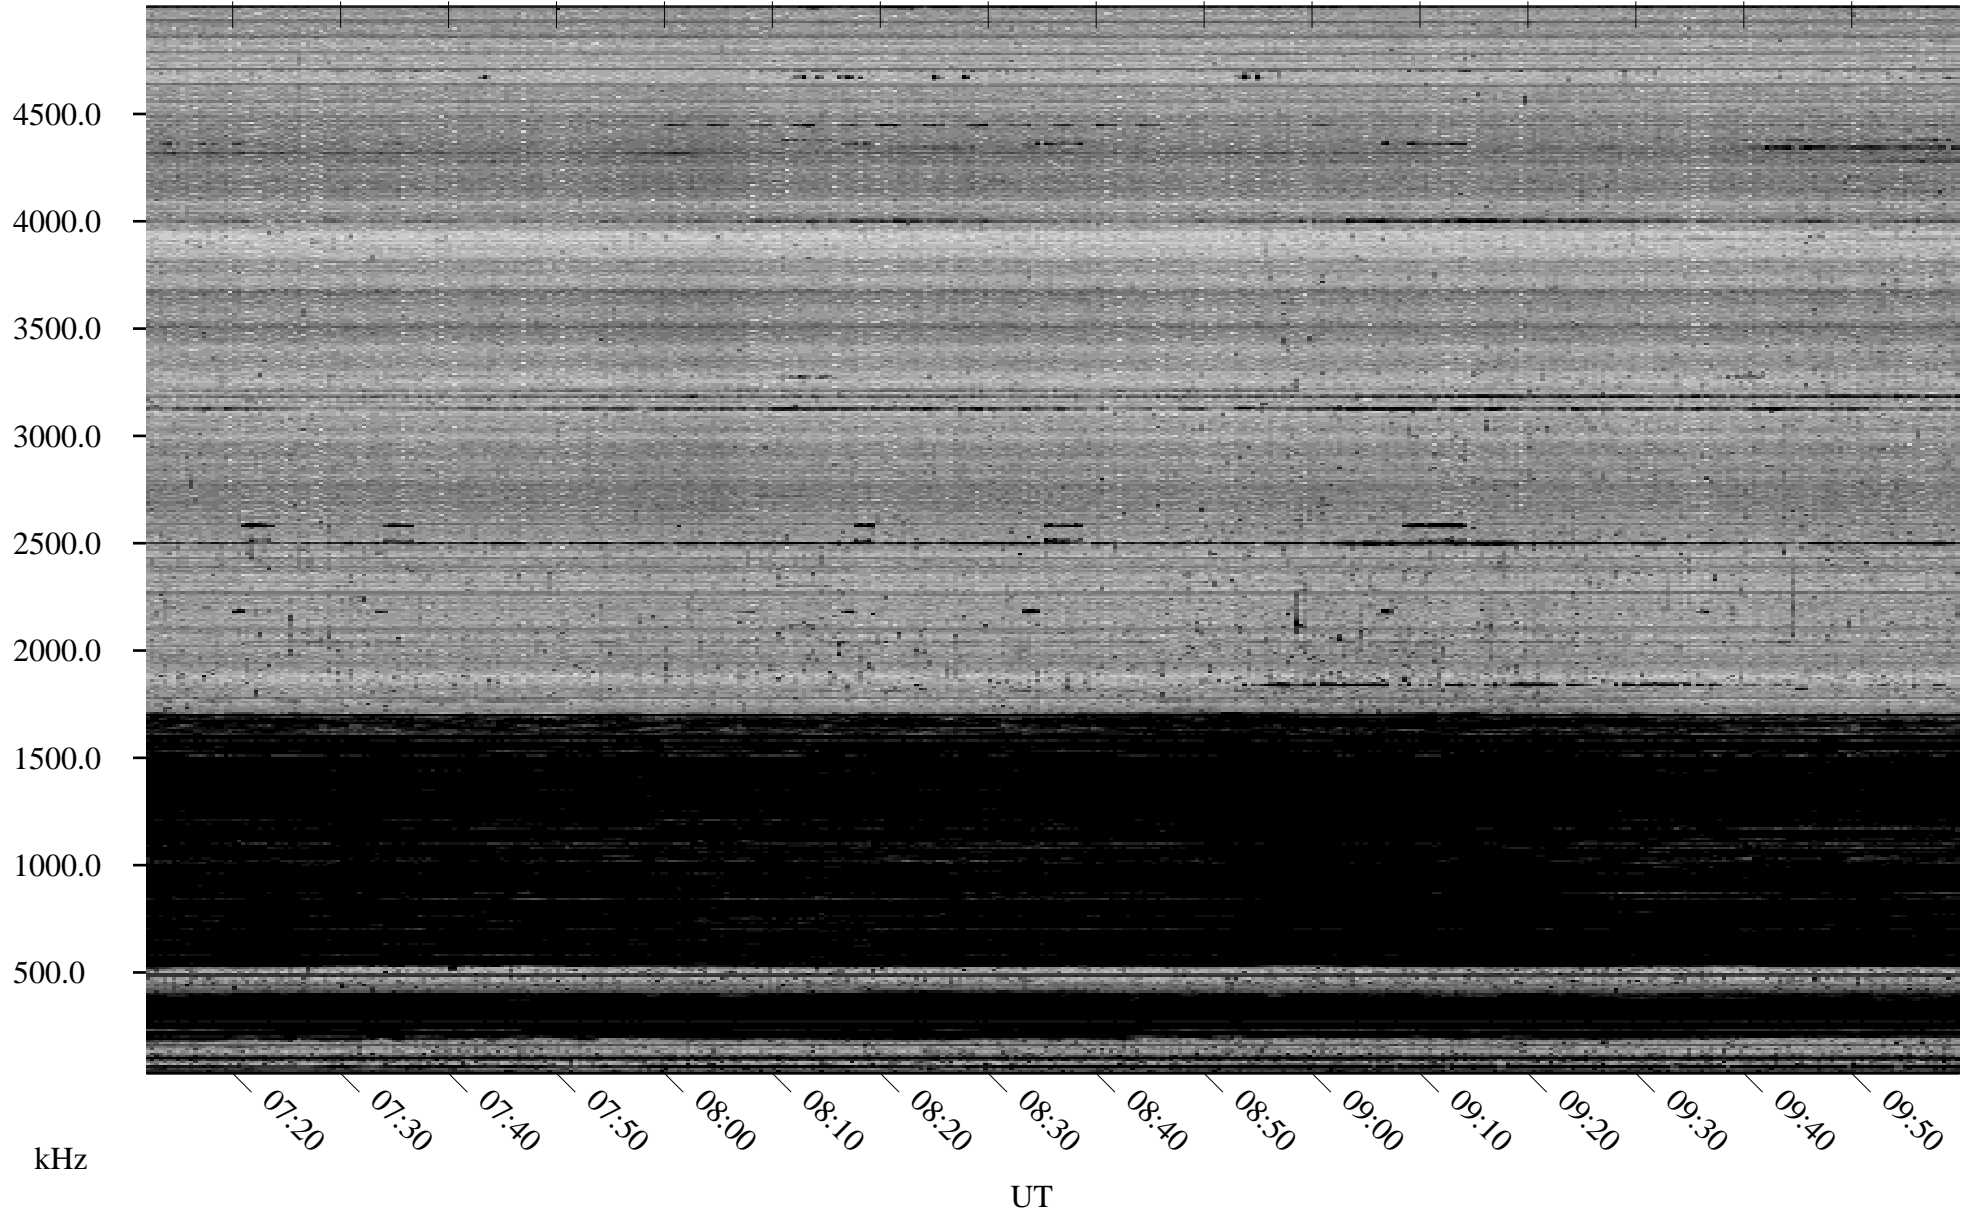

# 09/30/2006 Churchill, Manitoba

Linear Scale    Black = 161    White = 15

ch06272l.r00m max\_12

Page 3

# 09/30/2006 Churchill, Manitoba

Linear Scale    Black = 161    White = 15

ch06272l.r00m max\_12

Page 4

# 09/30/2006 Churchill, Manitoba

Linear Scale    Black = 161    White = 15

ch06272l.r00m max\_12

Page 5

09/30/2006 Churchill, Manitoba

Linear Scale Black = 161 White = 15

ch06272l.r00m max\_12

Page 6

# 09/30/2006 Churchill, Manitoba

Linear Scale    Black = 161    White = 15

ch06272l.r00m max\_12

Page 7