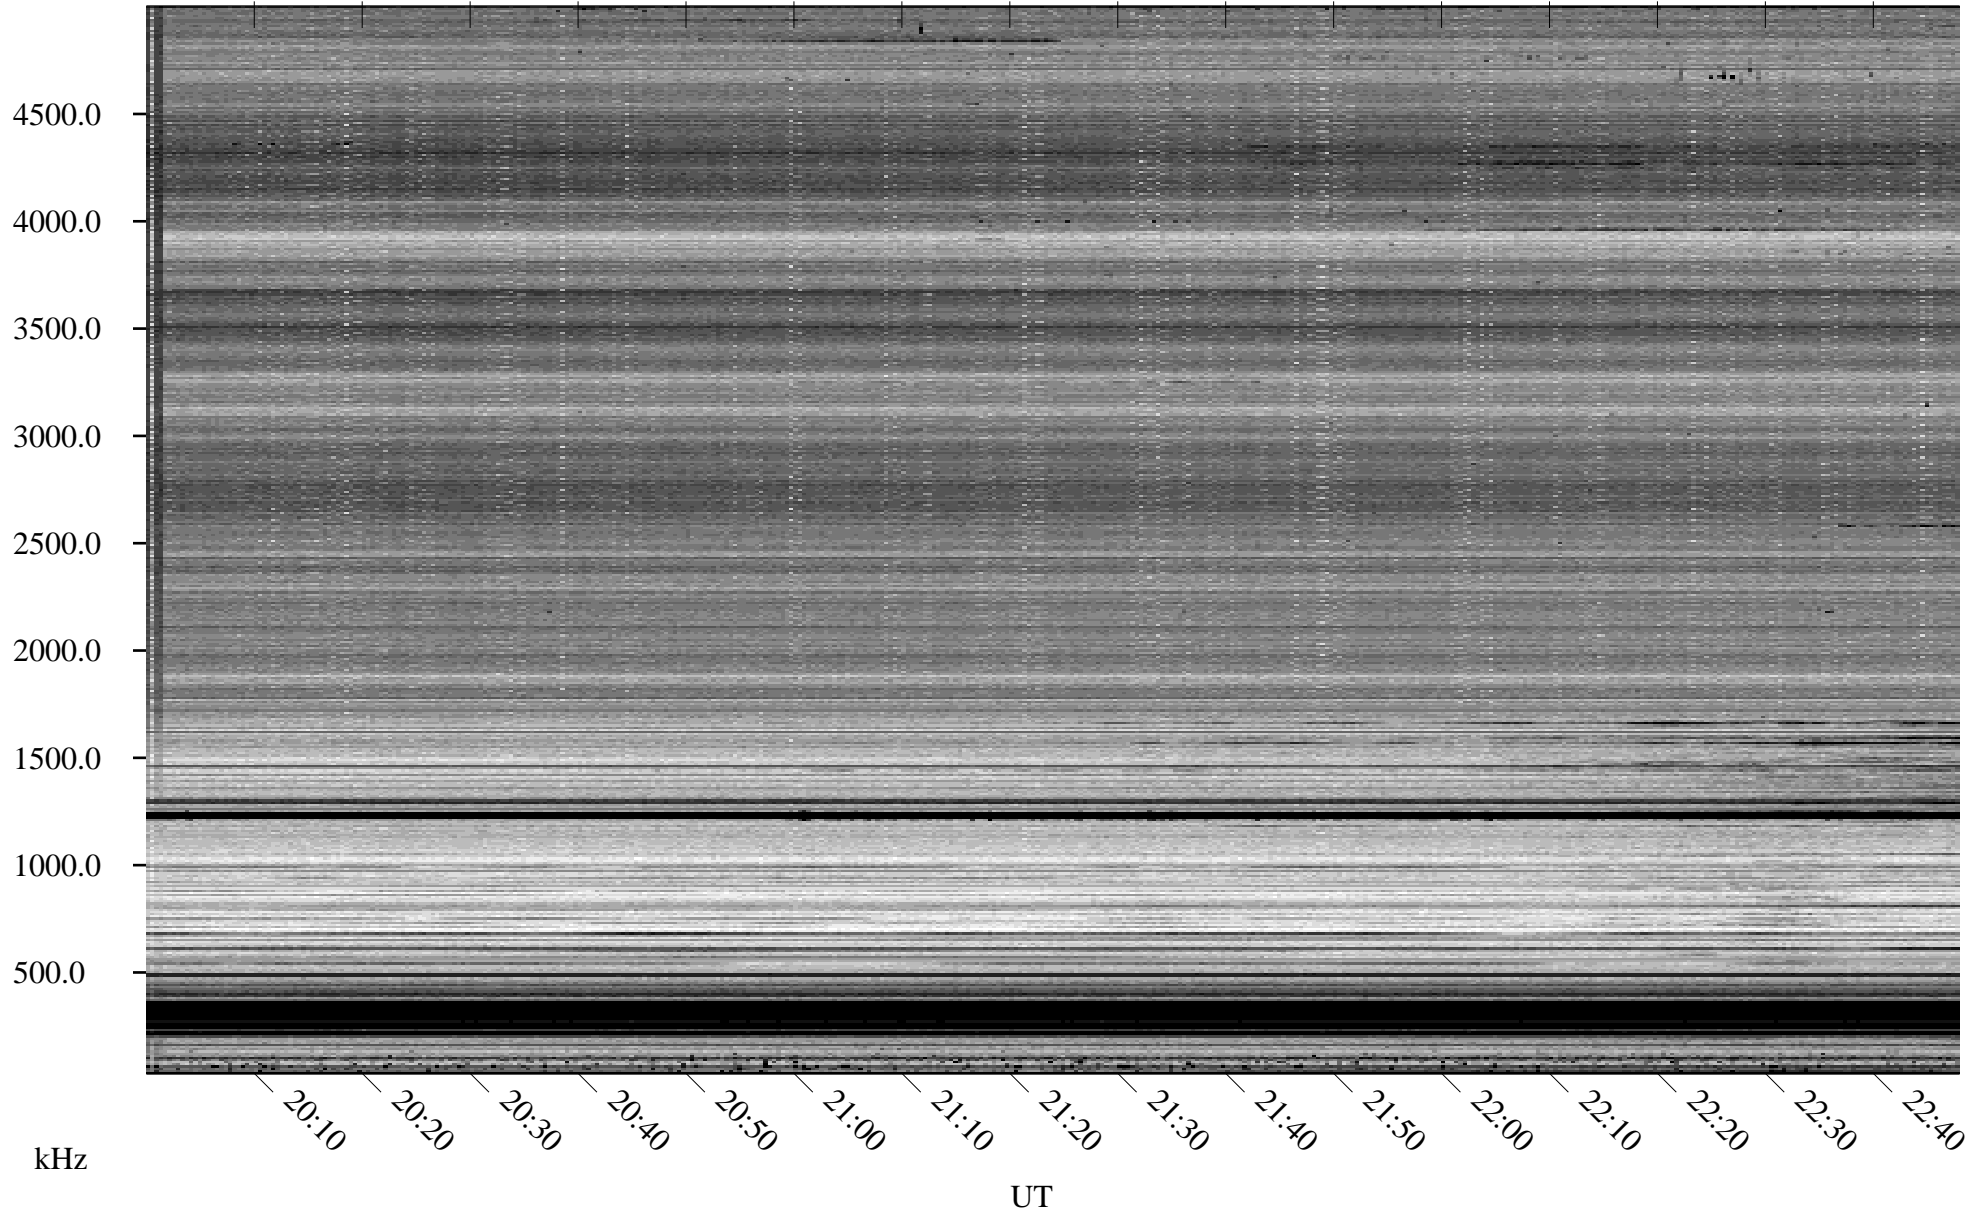

# 09/30/2006 Churchill, Manitoba

Linear Scale    Black = 161    White = 15

ch06273l.r00m max\_12

Page 1

# 09/30/2006 Churchill, Manitoba

Linear Scale    Black = 161    White = 15

ch06273l.r00m max\_12

Page 2

kHz

22:50

UT