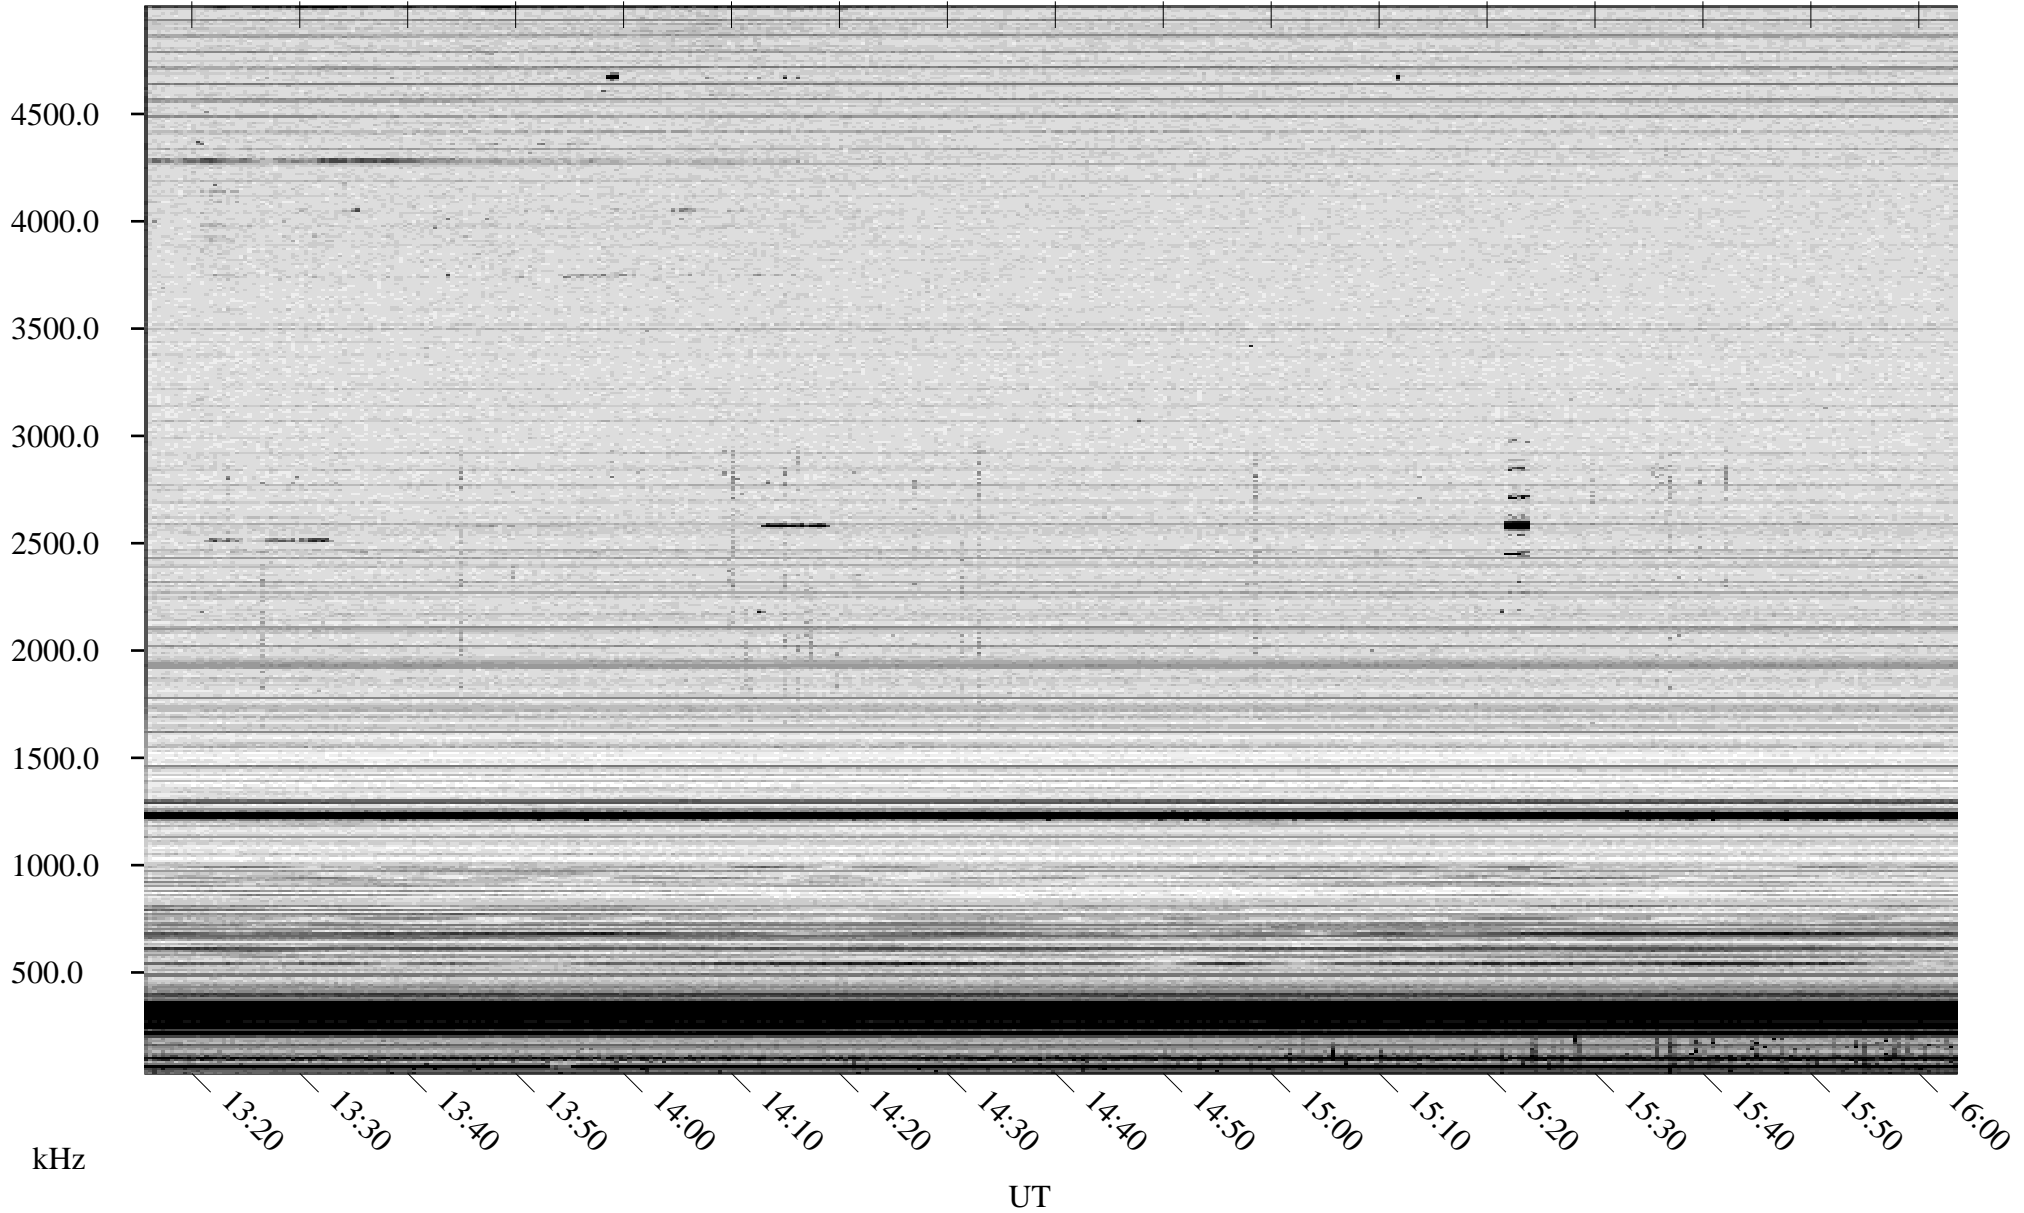

10/03/2006 Churchill, Manitoba

Linear Scale Black = 161 White = 15

ch06276l.r01m max_12

Page 1

10/03/2006 Churchill, Manitoba

Linear Scale Black = 161 White = 15

ch06276l.r01m max_12

Page 2