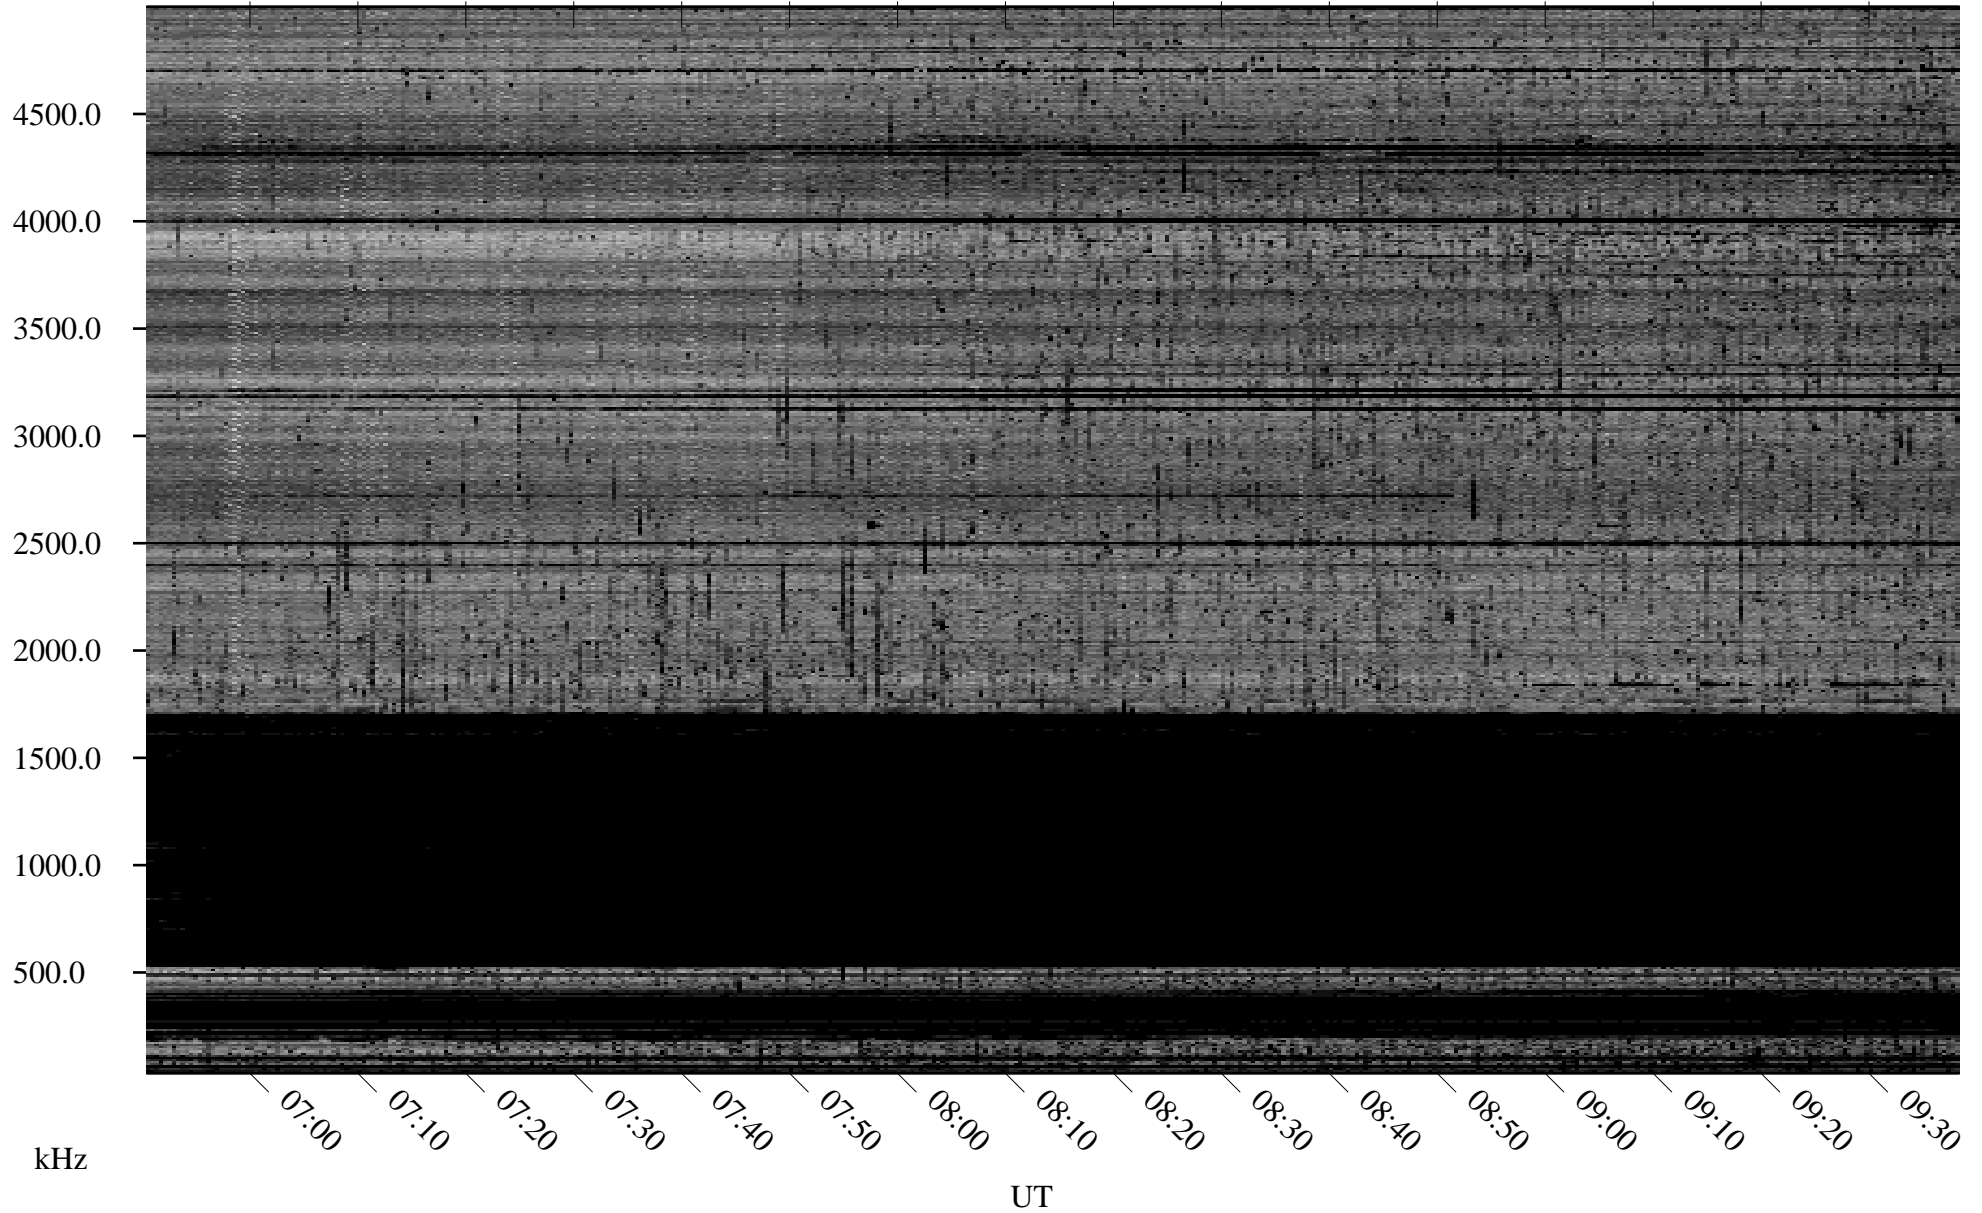

10/05/2006 Churchill, Manitoba

Linear Scale Black = 161 White = 15

ch06278l.r07m max_12

Page 1

10/06/2006 Churchill, Manitoba

Linear Scale Black = 161 White = 15

ch06278l.r07m max_12

Page 2

10/06/2006 Churchill, Manitoba

Linear Scale Black = 161 White = 15

ch06278l.r07m max_12

Page 3

10/06/2006 Churchill, Manitoba

Linear Scale Black = 161 White = 15

ch06278l.r07m max_12

Page 4

10/06/2006 Churchill, Manitoba

Linear Scale Black = 161 White = 15

ch06278l.r07m max_12

Page 5

10/06/2006 Churchill, Manitoba

Linear Scale Black = 161 White = 15

ch06278l.r07m max_12

Page 6