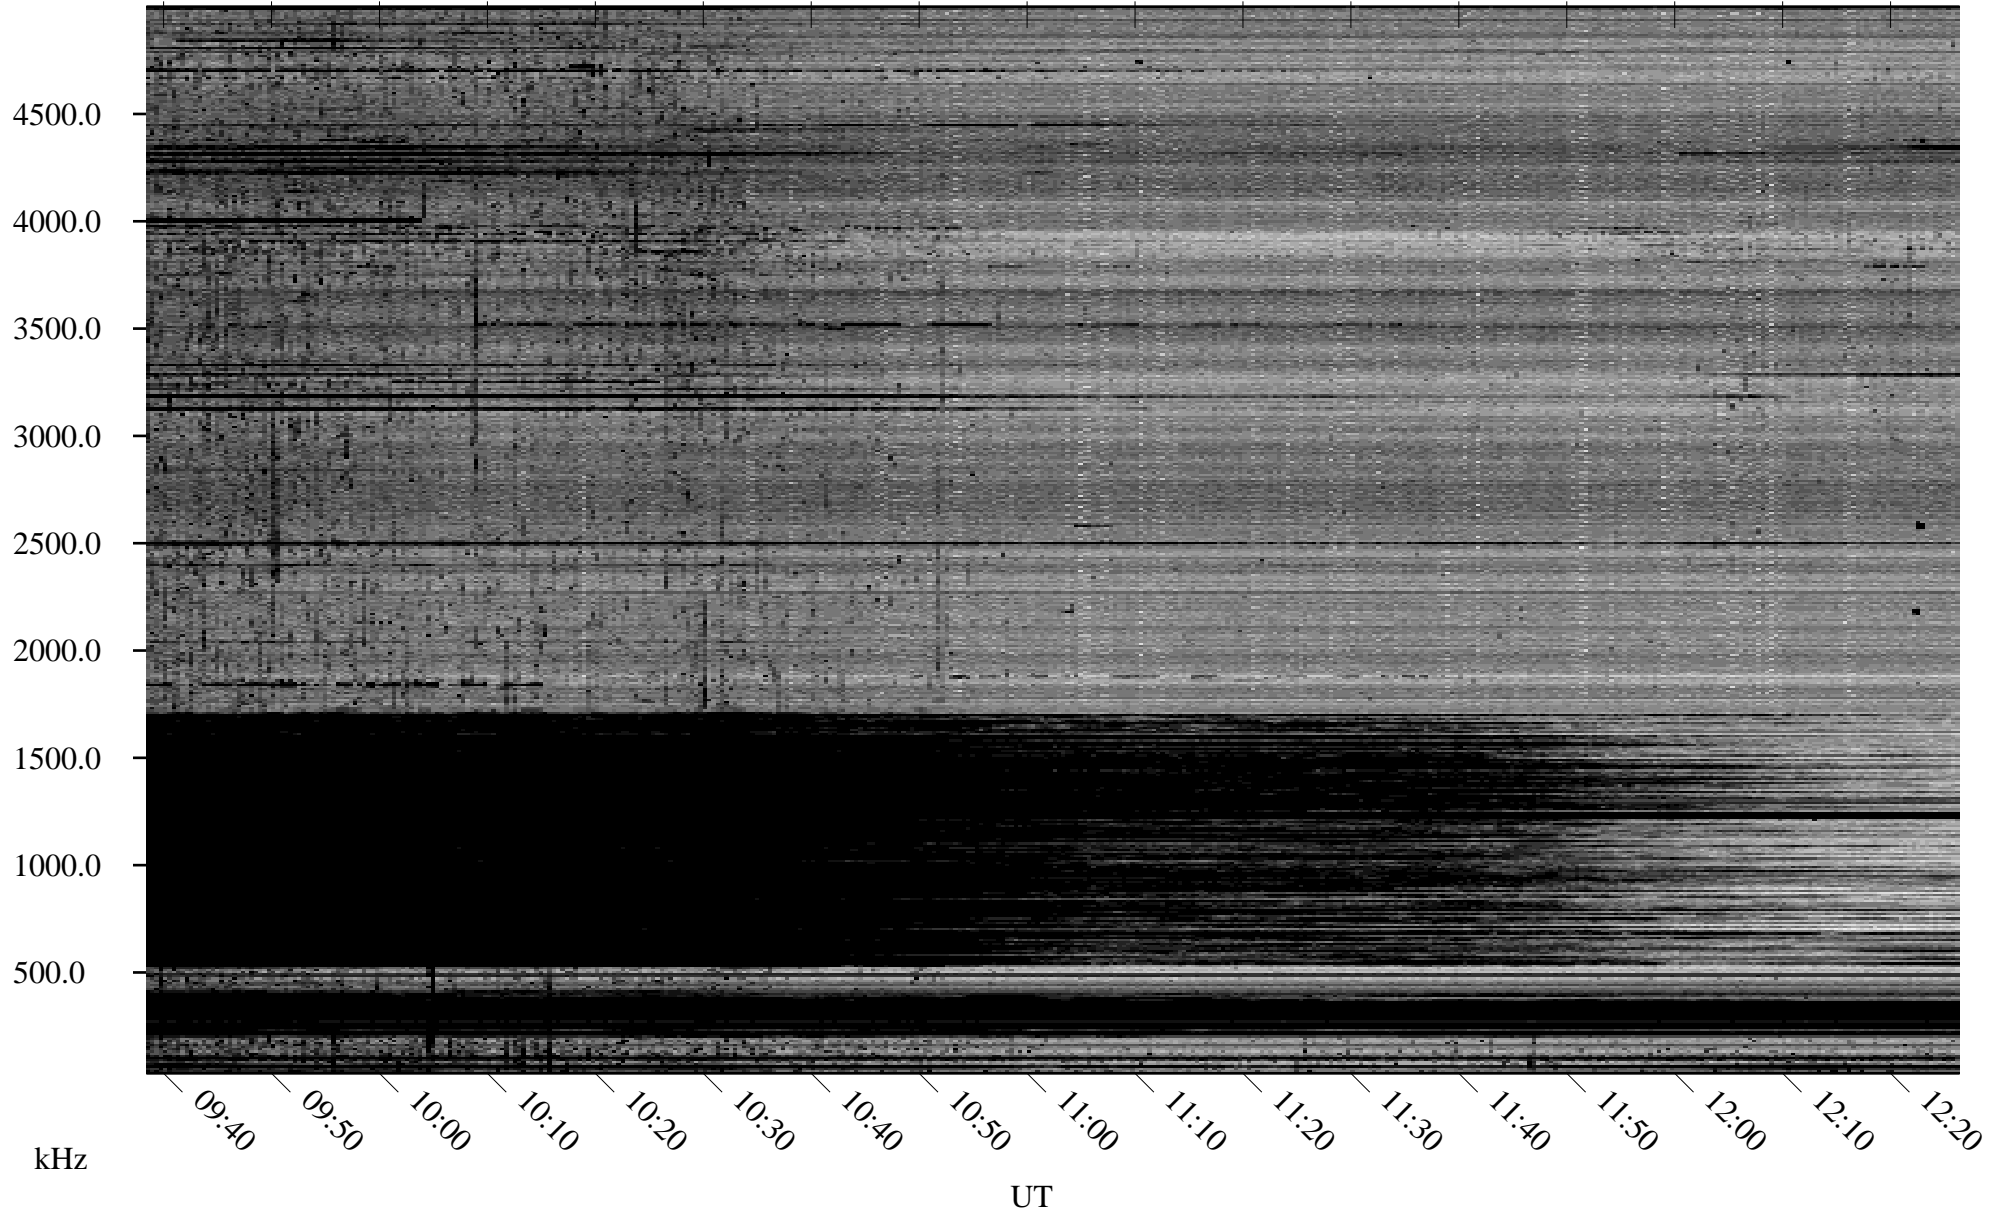

10/05/2006 Churchill, Manitoba

Linear Scale Black = 161 White = 15

ch06278l.r07m max_12

Page 1

10/06/2006 Churchill, Manitoba

Linear Scale Black = 161 White = 15

ch06278l.r07m max_12

Page 2

10/06/2006 Churchill, Manitoba

Linear Scale Black = 161 White = 15

ch06278l.r07m max_12

Page 3

10/06/2006 Churchill, Manitoba

Linear Scale Black = 161 White = 15

ch06278l.r07m max_12

Page 4

10/06/2006 Churchill, Manitoba

Linear Scale Black = 161 White = 15

ch06278l.r07m max_12

Page 5

10/06/2006 Churchill, Manitoba

Linear Scale Black = 161 White = 15

ch06278l.r07m max_12

Page 6