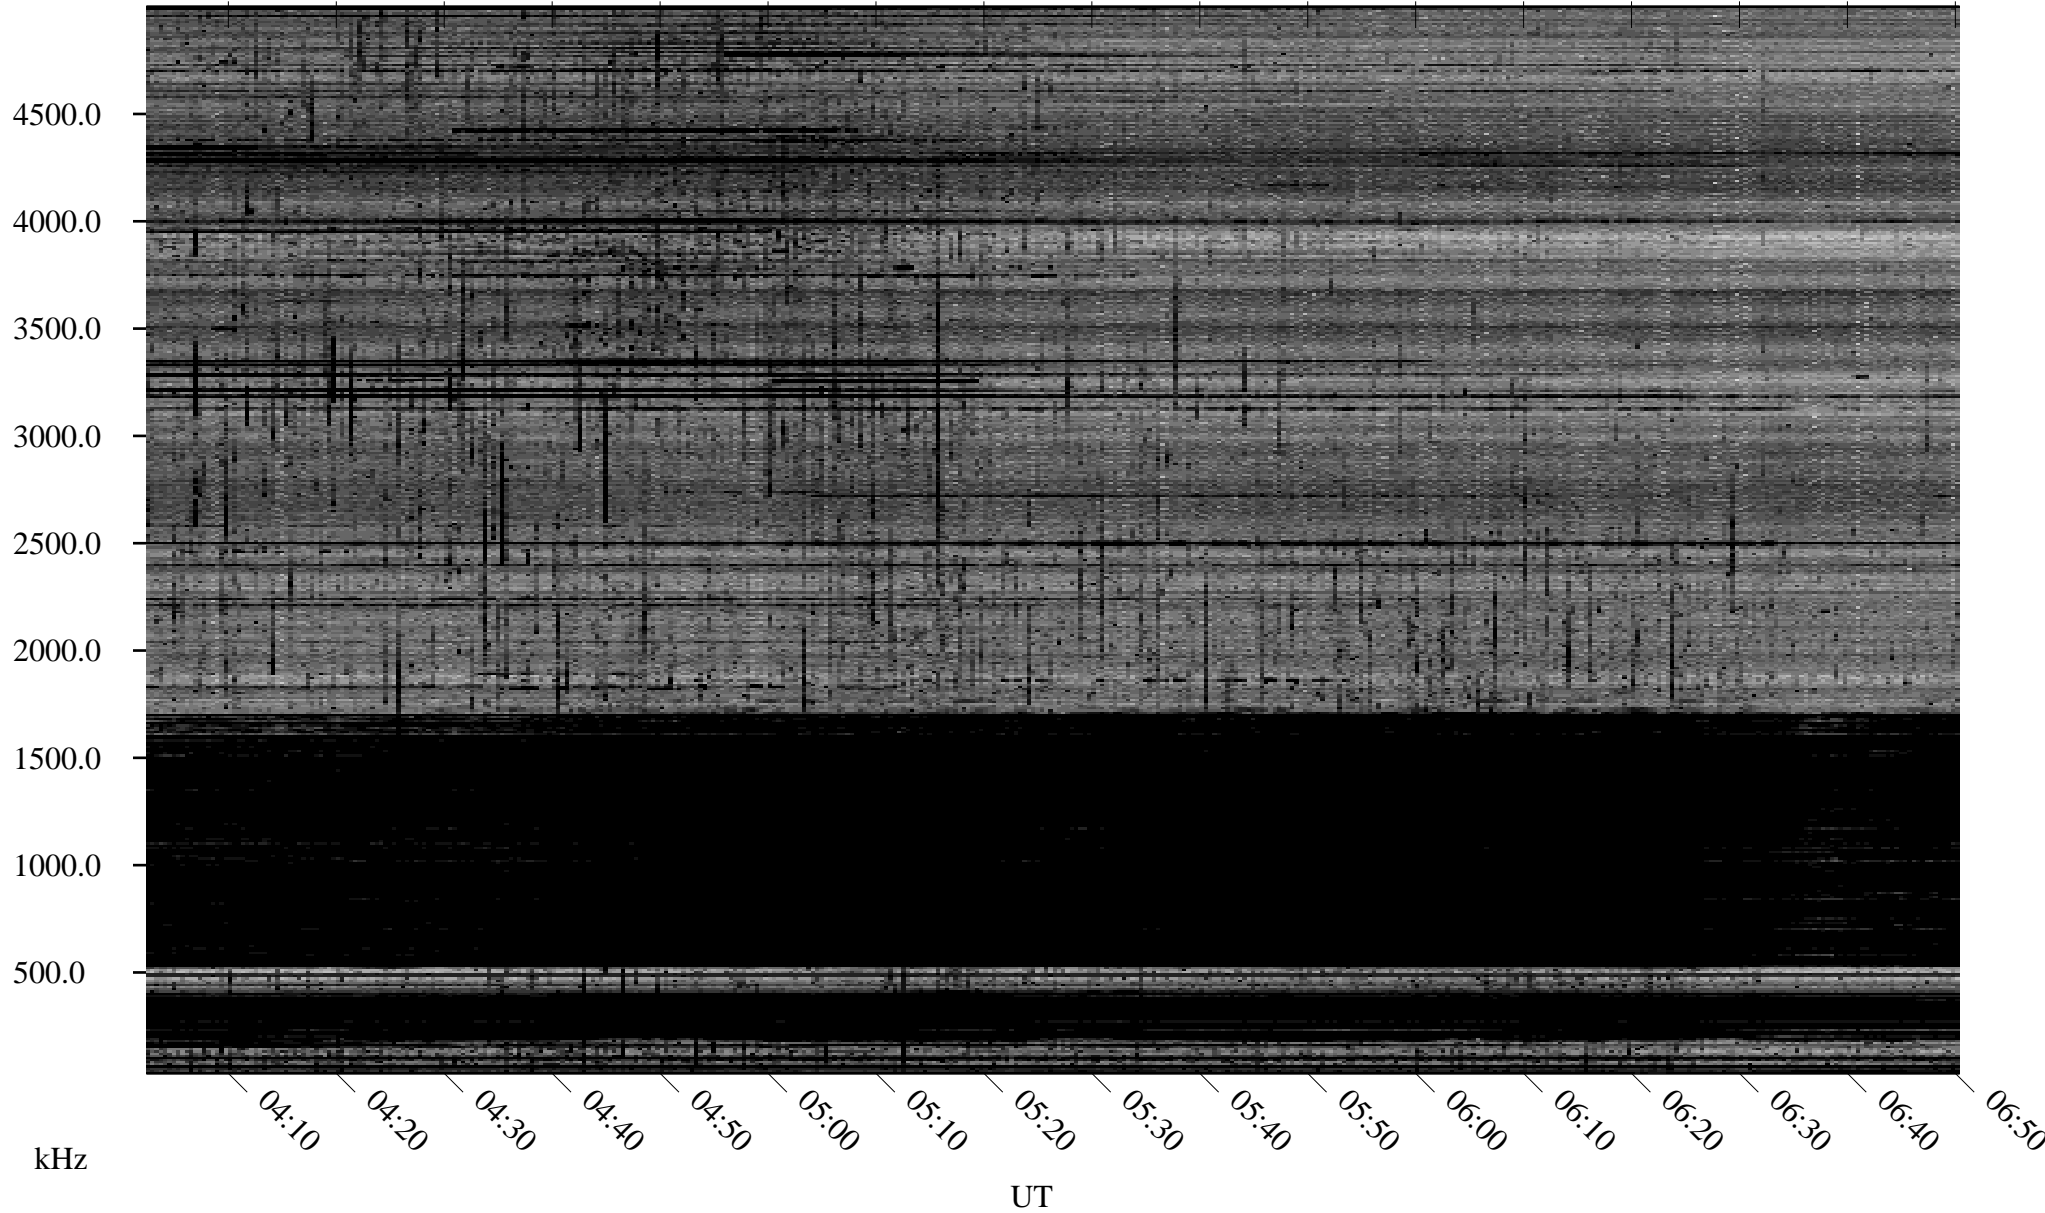

10/05/2006 Churchill, Manitoba

Linear Scale Black = 161 White = 15

ch06278l.r07m max_12

Page 1

10/06/2006 Churchill, Manitoba

Linear Scale Black = 161 White = 15

ch06278l.r07m max_12

Page 2

10/06/2006 Churchill, Manitoba

Linear Scale Black = 161 White = 15

ch06278l.r07m max_12

Page 3

10/06/2006 Churchill, Manitoba

Linear Scale Black = 161 White = 15

ch06278l.r07m max_12

Page 4

10/06/2006 Churchill, Manitoba

Linear Scale Black = 161 White = 15

ch06278l.r07m max_12

Page 5

10/06/2006 Churchill, Manitoba

Linear Scale Black = 161 White = 15

ch06278l.r07m max_12

Page 6