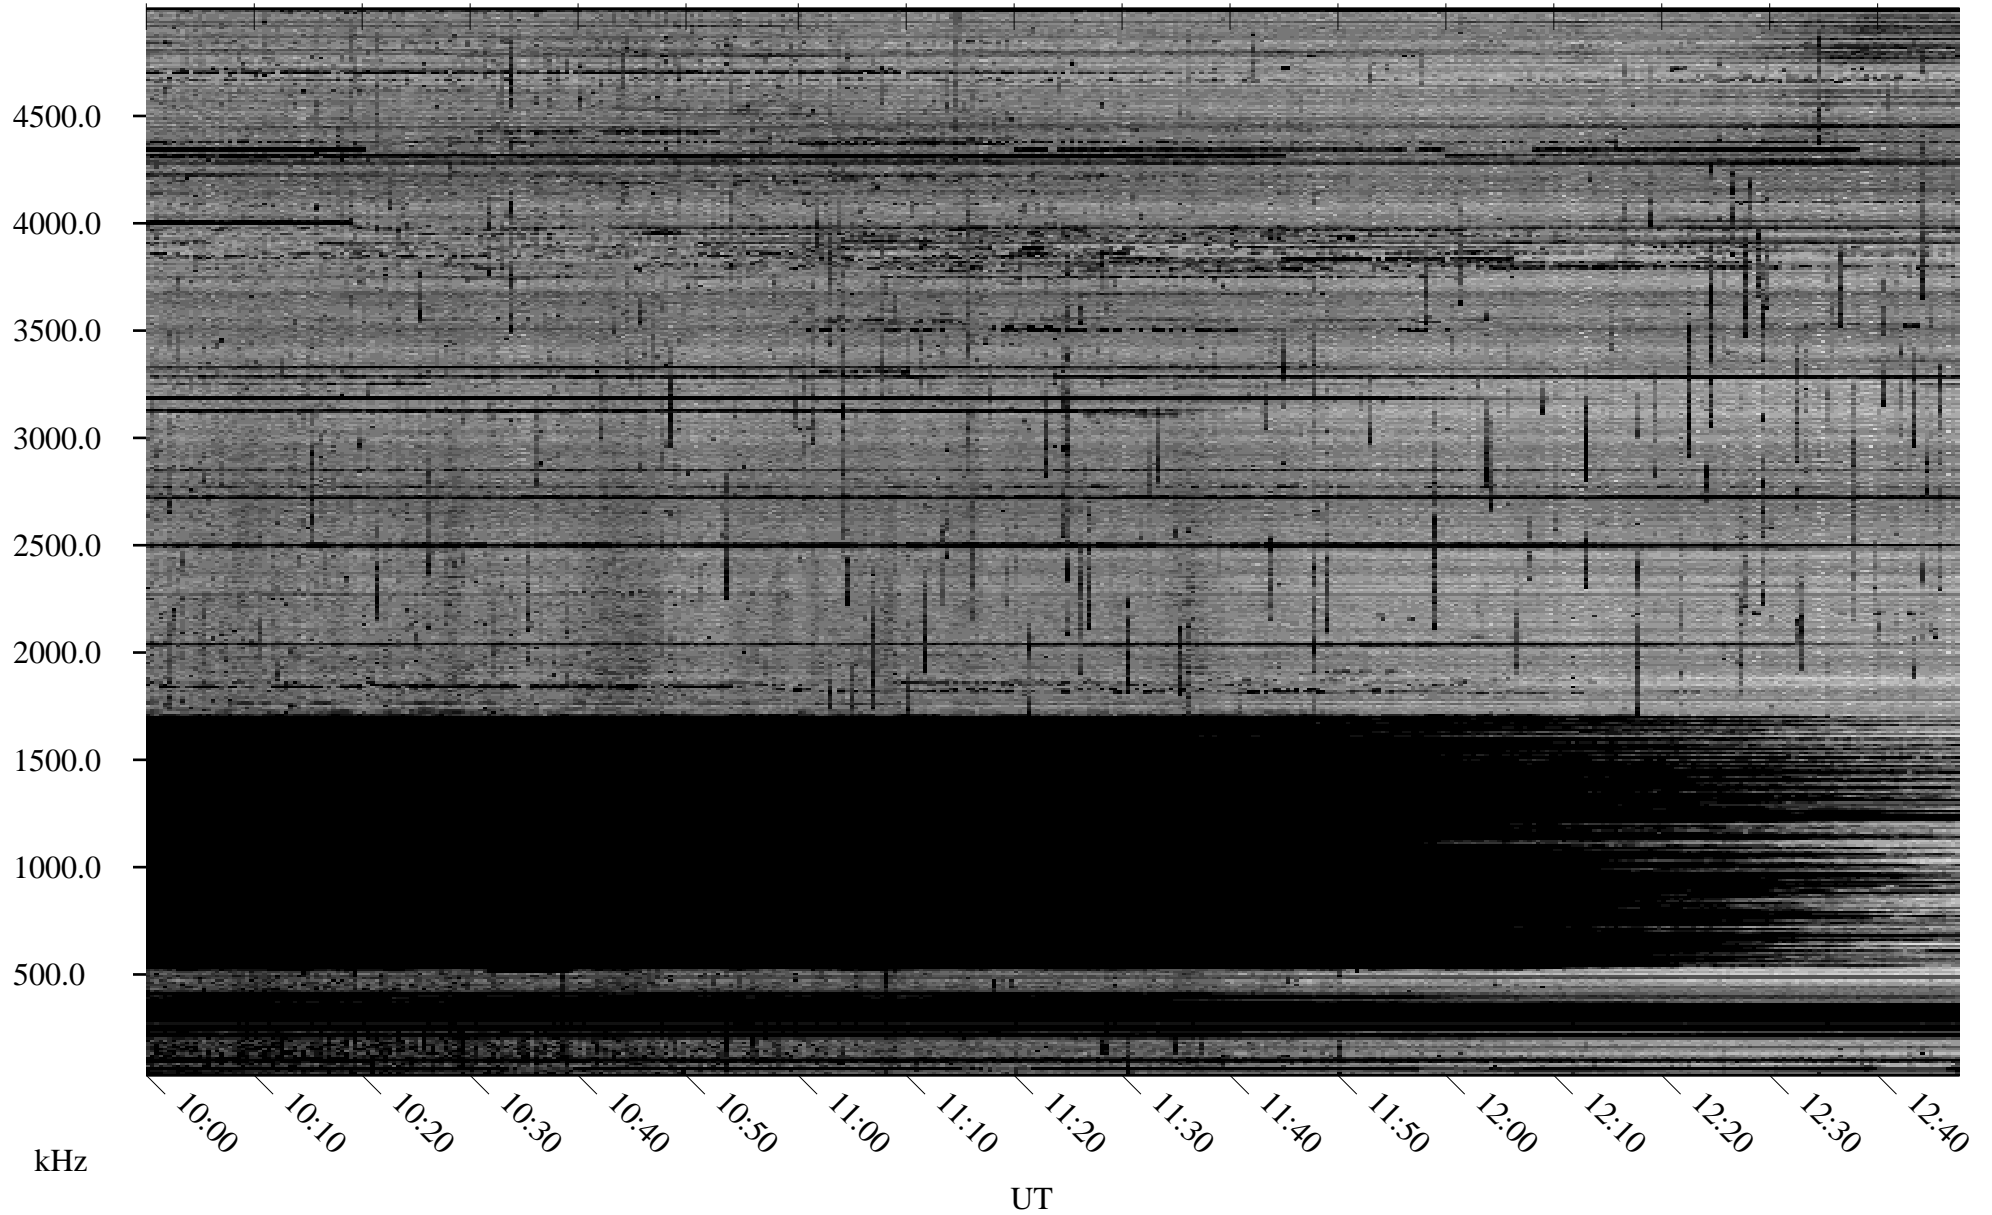

10/06/2006 Churchill, Manitoba

Linear Scale Black = 161 White = 15

ch06279l.r01m max_12

Page 1

10/06/2006 Churchill, Manitoba

Linear Scale Black = 161 White = 15

ch06279l.r01m max_12

Page 2

10/07/2006 Churchill, Manitoba

Linear Scale Black = 161 White = 15

ch06279l.r01m max_12

Page 3

10/07/2006 Churchill, Manitoba

Linear Scale Black = 161 White = 15

ch06279l.r01m max_12

Page 4

10/07/2006 Churchill, Manitoba

Linear Scale Black = 161 White = 15

ch06279l.r01m max_12

Page 5

10/07/2006 Churchill, Manitoba

Linear Scale Black = 161 White = 15

ch06279l.r01m max_12

Page 6

10/07/2006 Churchill, Manitoba

Linear Scale Black = 161 White = 15

ch06279l.r01m max_12

Page 7

10/07/2006 Churchill, Manitoba

Linear Scale Black = 161 White = 15

ch06279l.r01m max_12

Page 8