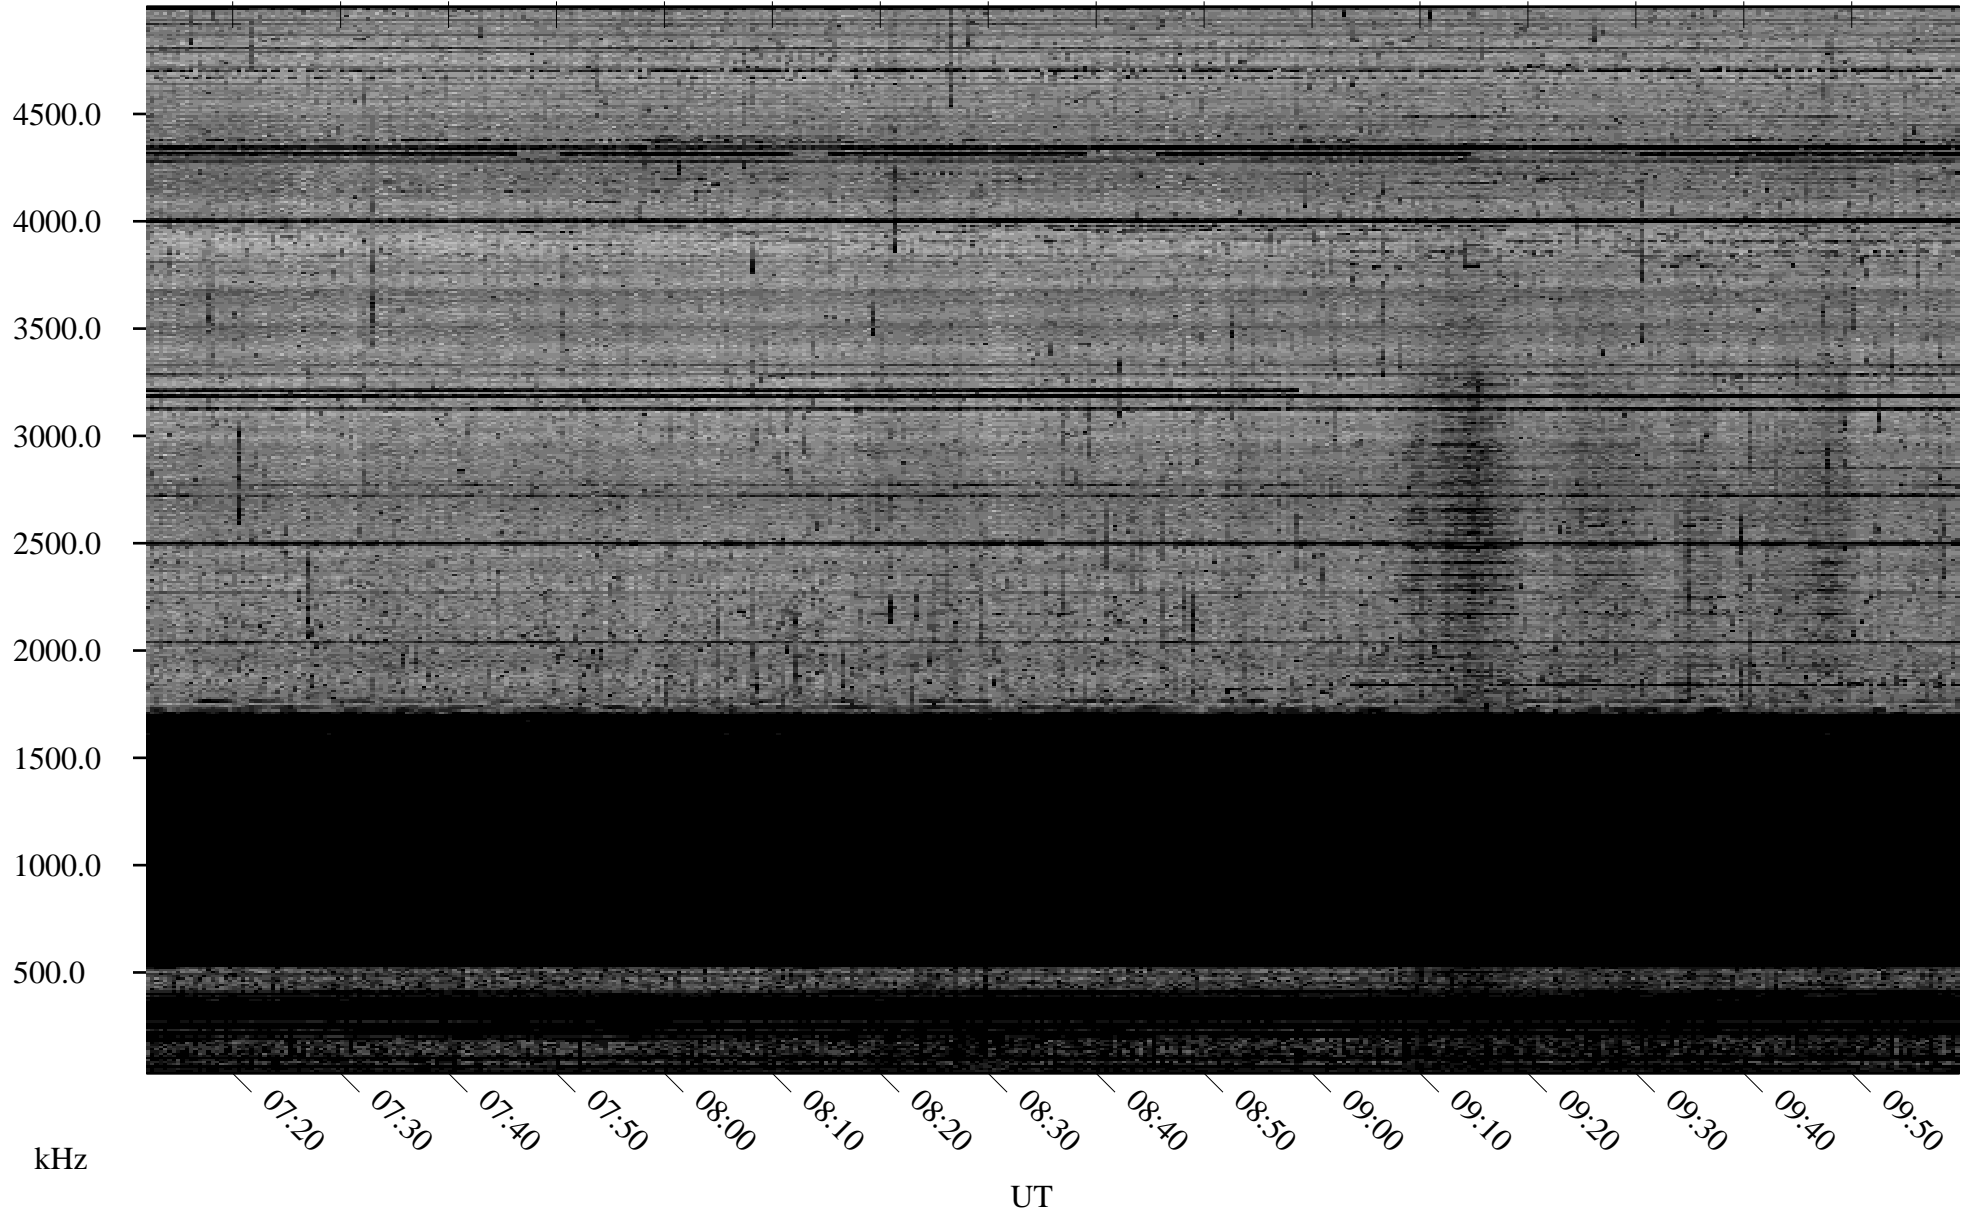

10/06/2006 Churchill, Manitoba

Linear Scale Black = 161 White = 15

ch06279l.r01m max_12

Page 1

10/06/2006 Churchill, Manitoba

Linear Scale Black = 161 White = 15

ch06279l.r01m max_12

Page 2

10/07/2006 Churchill, Manitoba

Linear Scale Black = 161 White = 15

ch06279l.r01m max_12

Page 3

10/07/2006 Churchill, Manitoba

Linear Scale Black = 161 White = 15

ch06279l.r01m max_12

Page 4

10/07/2006 Churchill, Manitoba

Linear Scale Black = 161 White = 15

ch06279l.r01m max_12

Page 5

10/07/2006 Churchill, Manitoba

Linear Scale Black = 161 White = 15

ch06279l.r01m max_12

Page 6

10/07/2006 Churchill, Manitoba

Linear Scale Black = 161 White = 15

ch06279l.r01m max_12

Page 7

10/07/2006 Churchill, Manitoba

Linear Scale Black = 161 White = 15

ch06279l.r01m max_12

Page 8