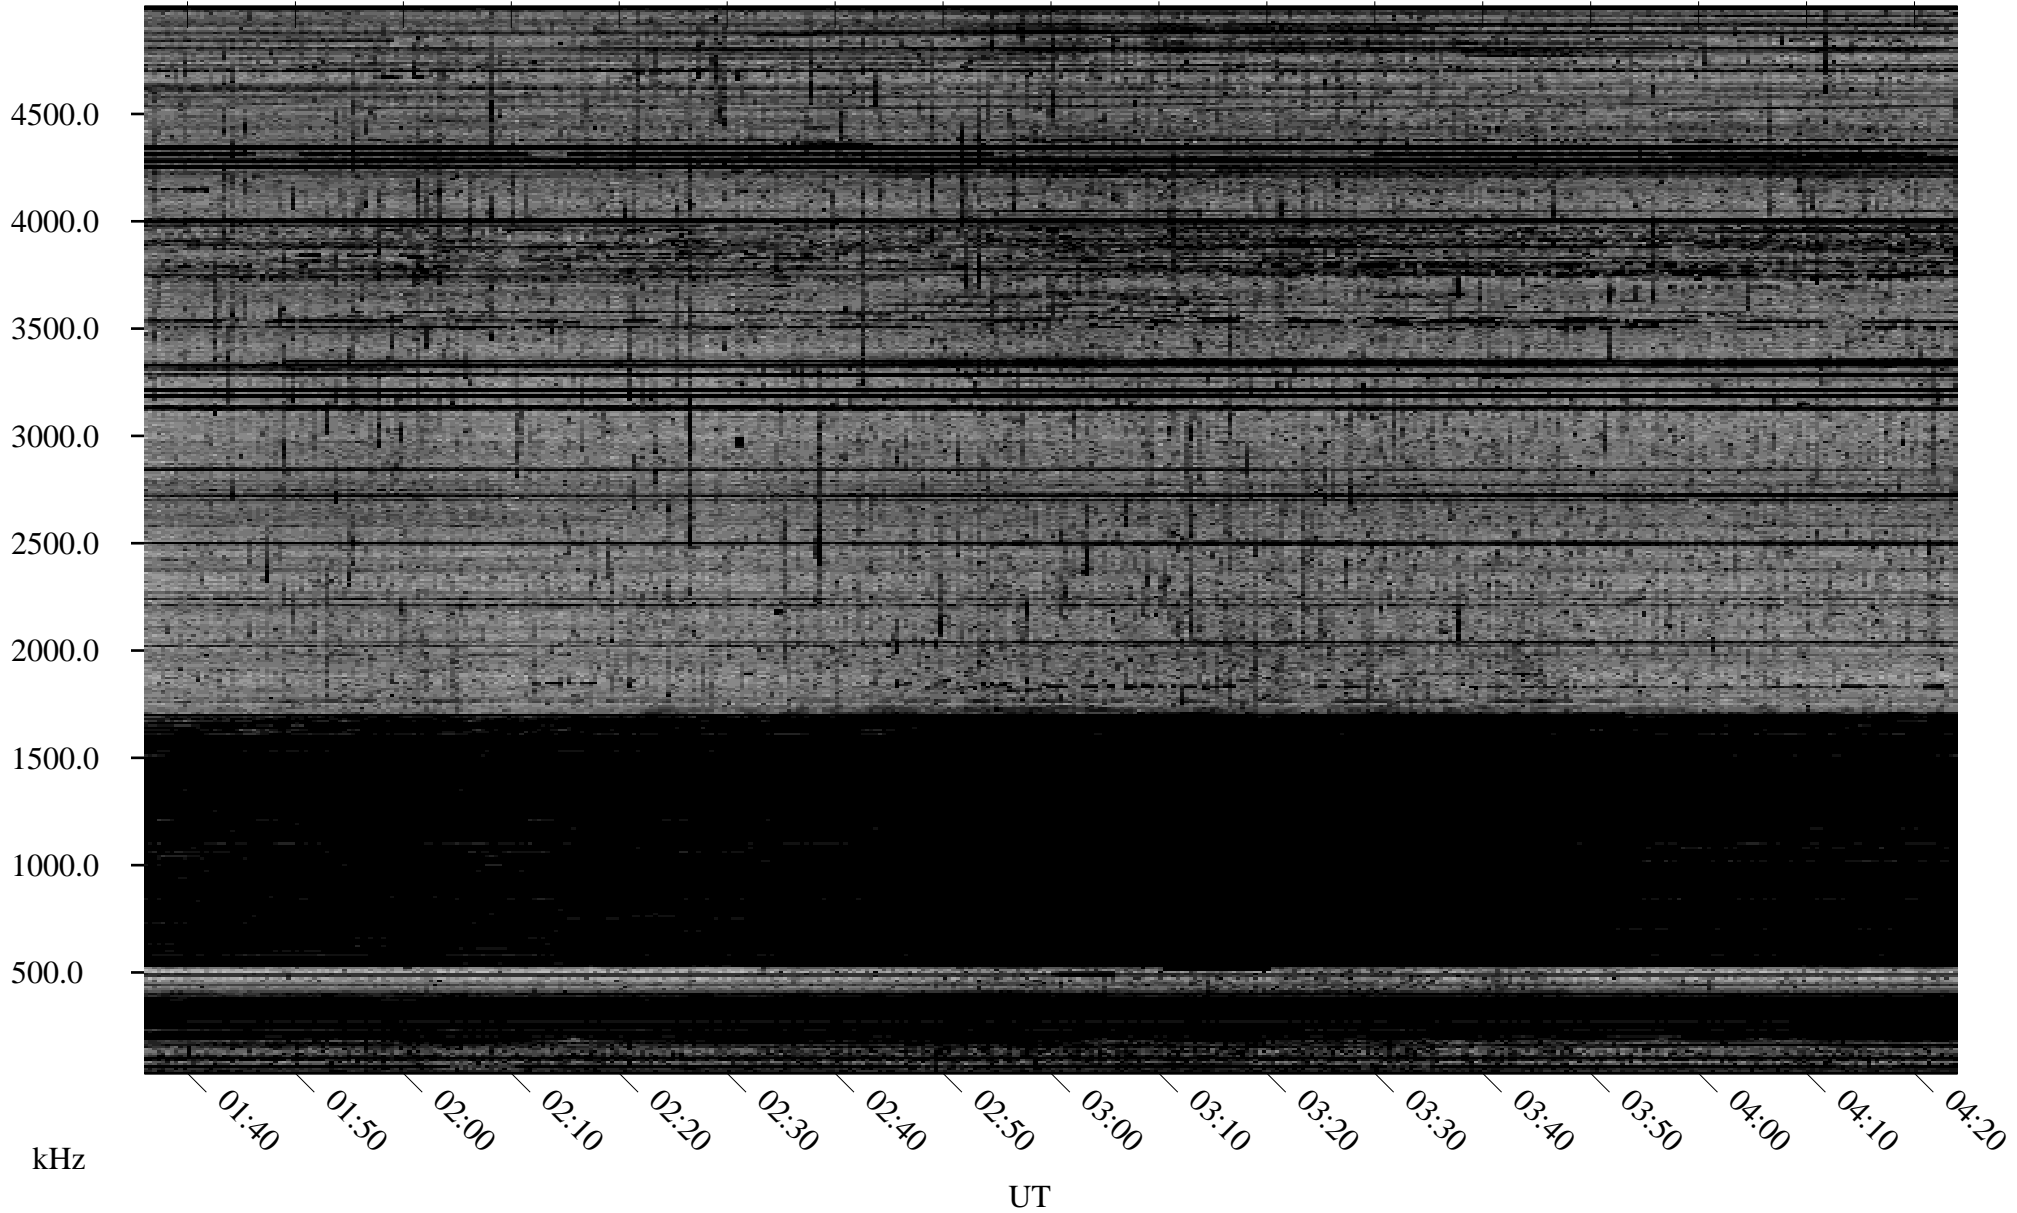

10/06/2006 Churchill, Manitoba

Linear Scale Black = 161 White = 15

ch06279l.r01m max_12

Page 1

10/06/2006 Churchill, Manitoba

Linear Scale Black = 161 White = 15

ch06279l.r01m max_12

Page 2

10/07/2006 Churchill, Manitoba

Linear Scale Black = 161 White = 15

ch06279l.r01m max_12

Page 3

10/07/2006 Churchill, Manitoba

Linear Scale Black = 161 White = 15

ch06279l.r01m max_12

Page 4

10/07/2006 Churchill, Manitoba

Linear Scale Black = 161 White = 15

ch06279l.r01m max_12

Page 5

10/07/2006 Churchill, Manitoba

Linear Scale Black = 161 White = 15

ch06279l.r01m max_12

Page 6

10/07/2006 Churchill, Manitoba

Linear Scale Black = 161 White = 15

ch06279l.r01m max_12

Page 7

10/07/2006 Churchill, Manitoba

Linear Scale Black = 161 White = 15

ch06279l.r01m max_12

Page 8