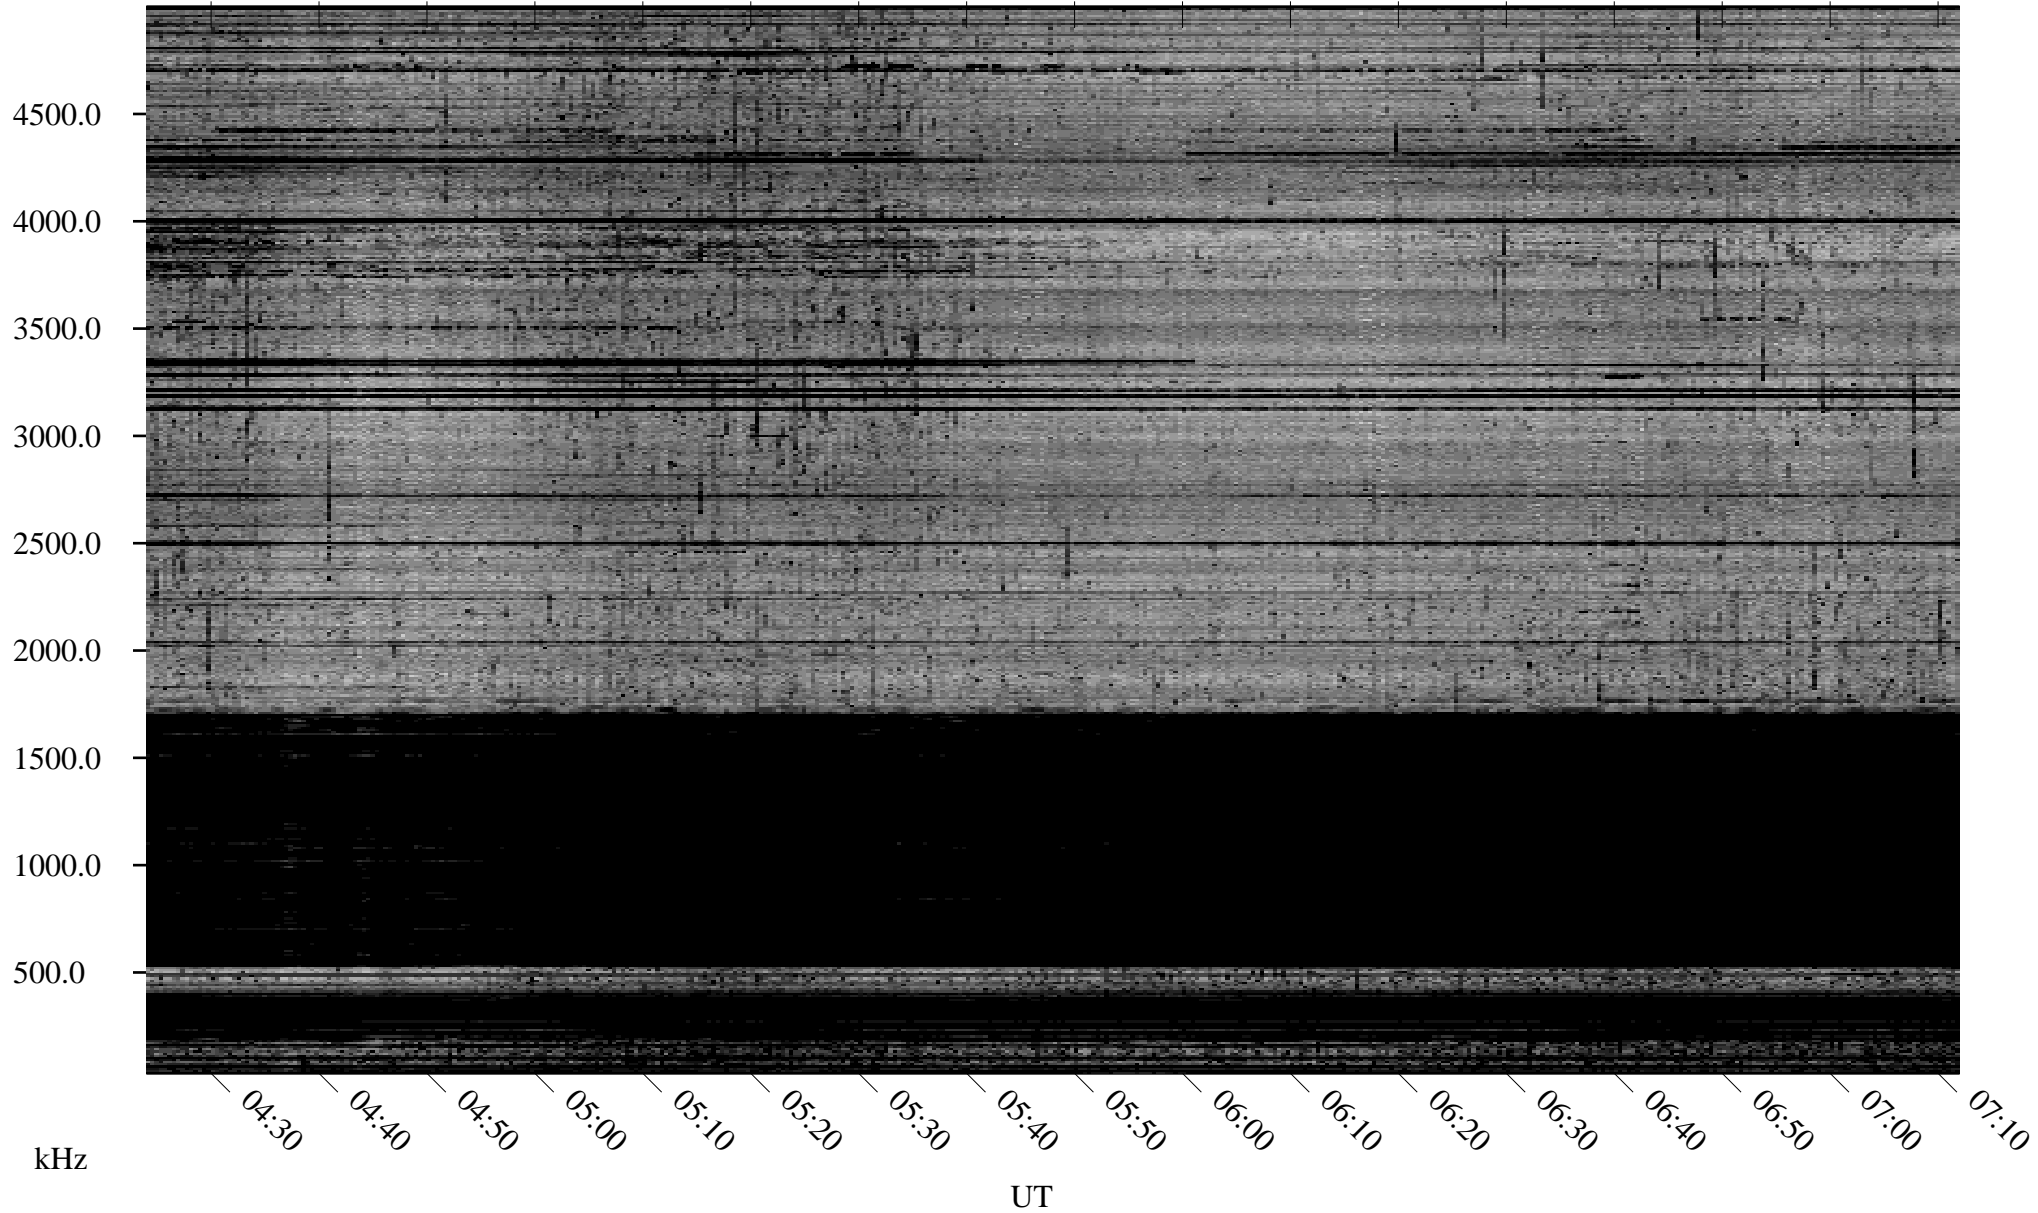

10/06/2006 Churchill, Manitoba

Linear Scale Black = 161 White = 15

ch06279l.r01m max_12

Page 1

10/06/2006 Churchill, Manitoba

Linear Scale Black = 161 White = 15

ch06279l.r01m max_12

Page 2

10/07/2006 Churchill, Manitoba

Linear Scale Black = 161 White = 15

ch06279l.r01m max_12

Page 3

10/07/2006 Churchill, Manitoba

Linear Scale Black = 161 White = 15

ch06279l.r01m max_12

Page 4

10/07/2006 Churchill, Manitoba

Linear Scale Black = 161 White = 15

ch06279l.r01m max_12

Page 5

10/07/2006 Churchill, Manitoba

Linear Scale Black = 161 White = 15

ch06279l.r01m max_12

Page 6

10/07/2006 Churchill, Manitoba

Linear Scale Black = 161 White = 15

ch06279l.r01m max_12

Page 7

10/07/2006 Churchill, Manitoba

Linear Scale Black = 161 White = 15

ch06279l.r01m max_12

Page 8