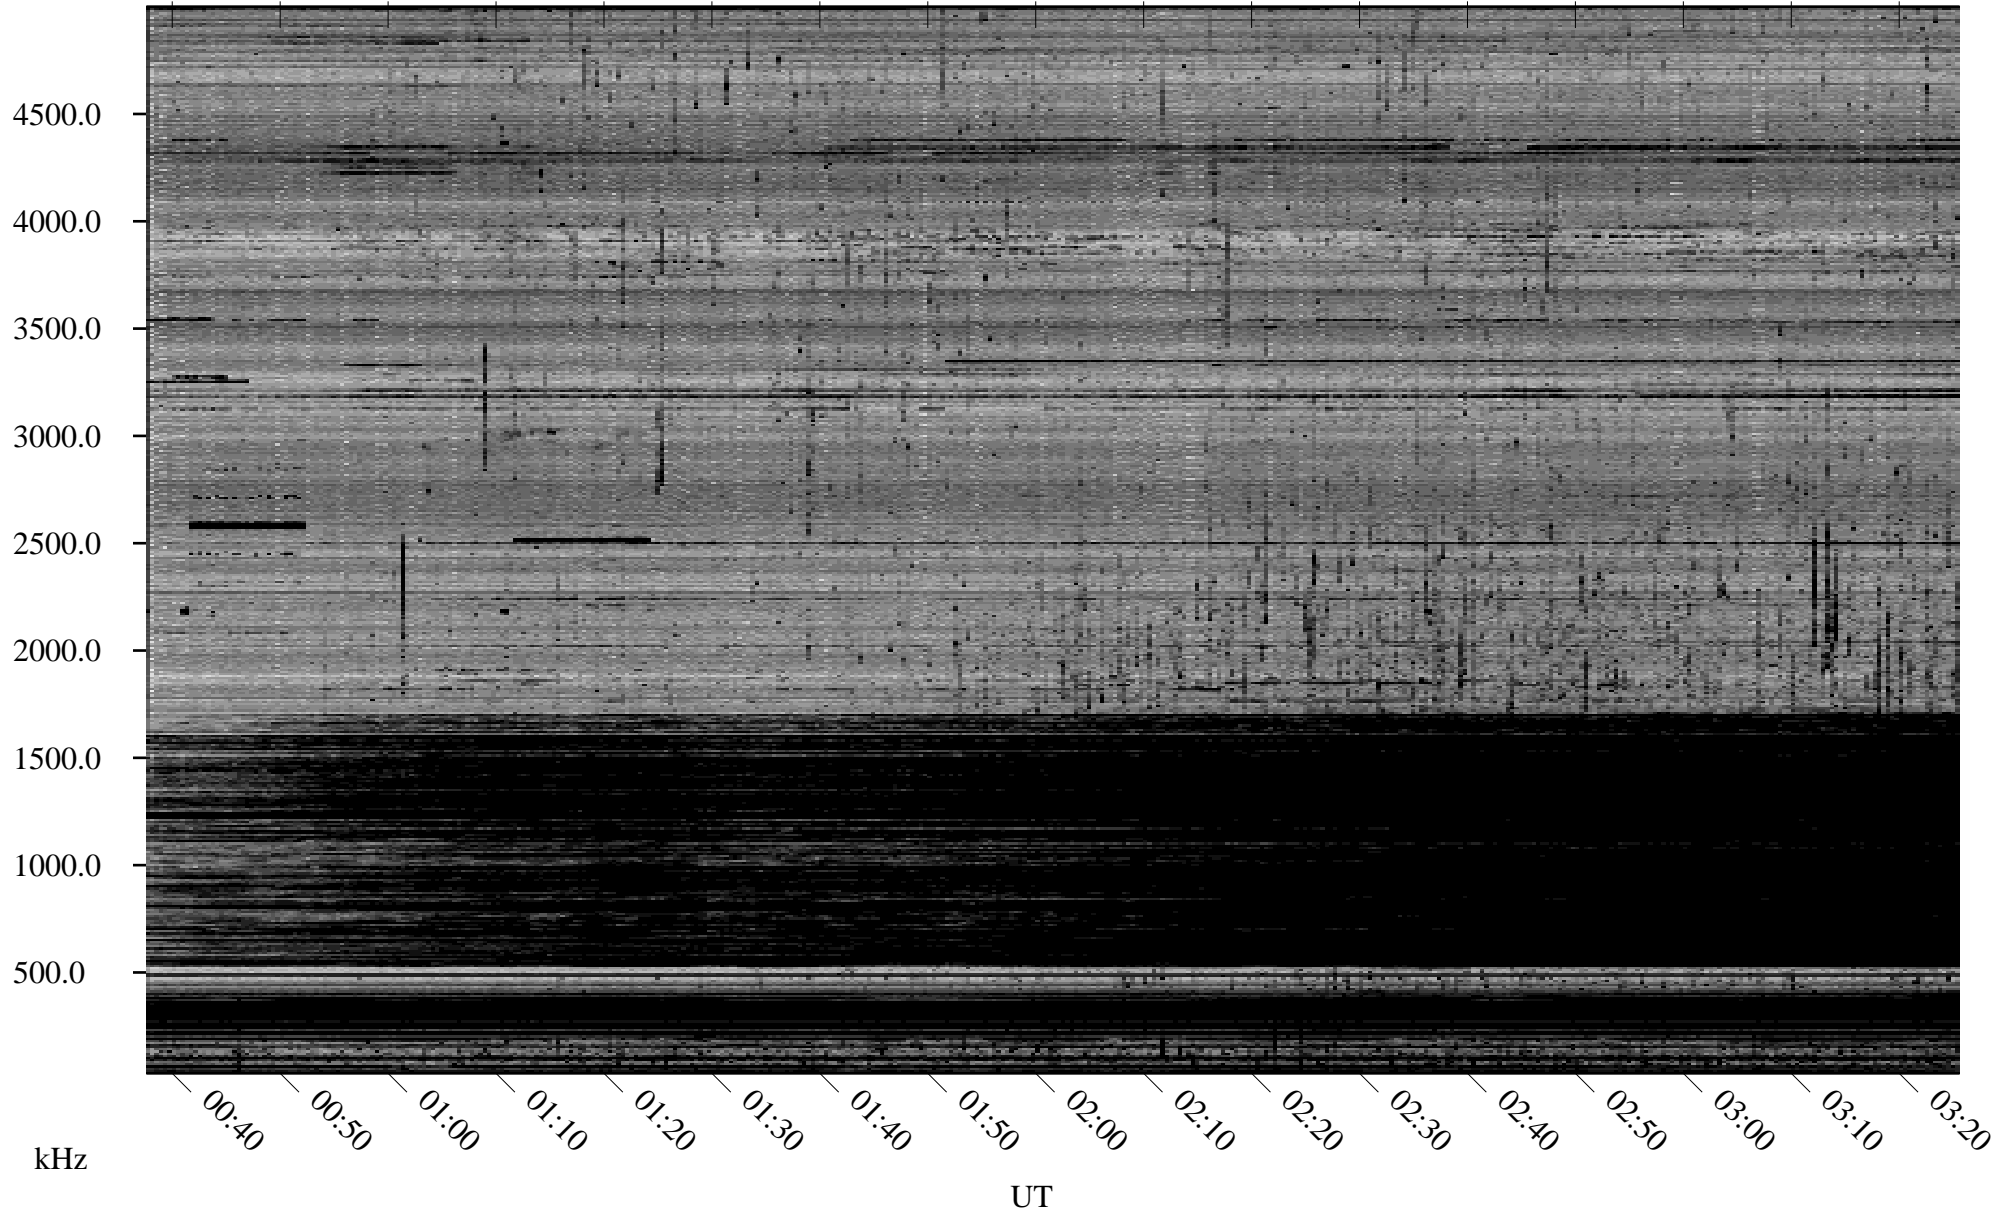

# 10/08/2006 Churchill, Manitoba

Linear Scale    Black = 161    White = 15

ch062811.r00m max\_12

Page 1

# 10/08/2006 Churchill, Manitoba

Linear Scale    Black = 161    White = 15

ch062811.r00m max\_12

Page 2

# 10/08/2006 Churchill, Manitoba

Linear Scale    Black = 161    White = 15

ch062811.r00m max\_12

Page 3

# 10/08/2006 Churchill, Manitoba

Linear Scale    Black = 161    White = 15

ch062811.r00m max\_12

Page 4