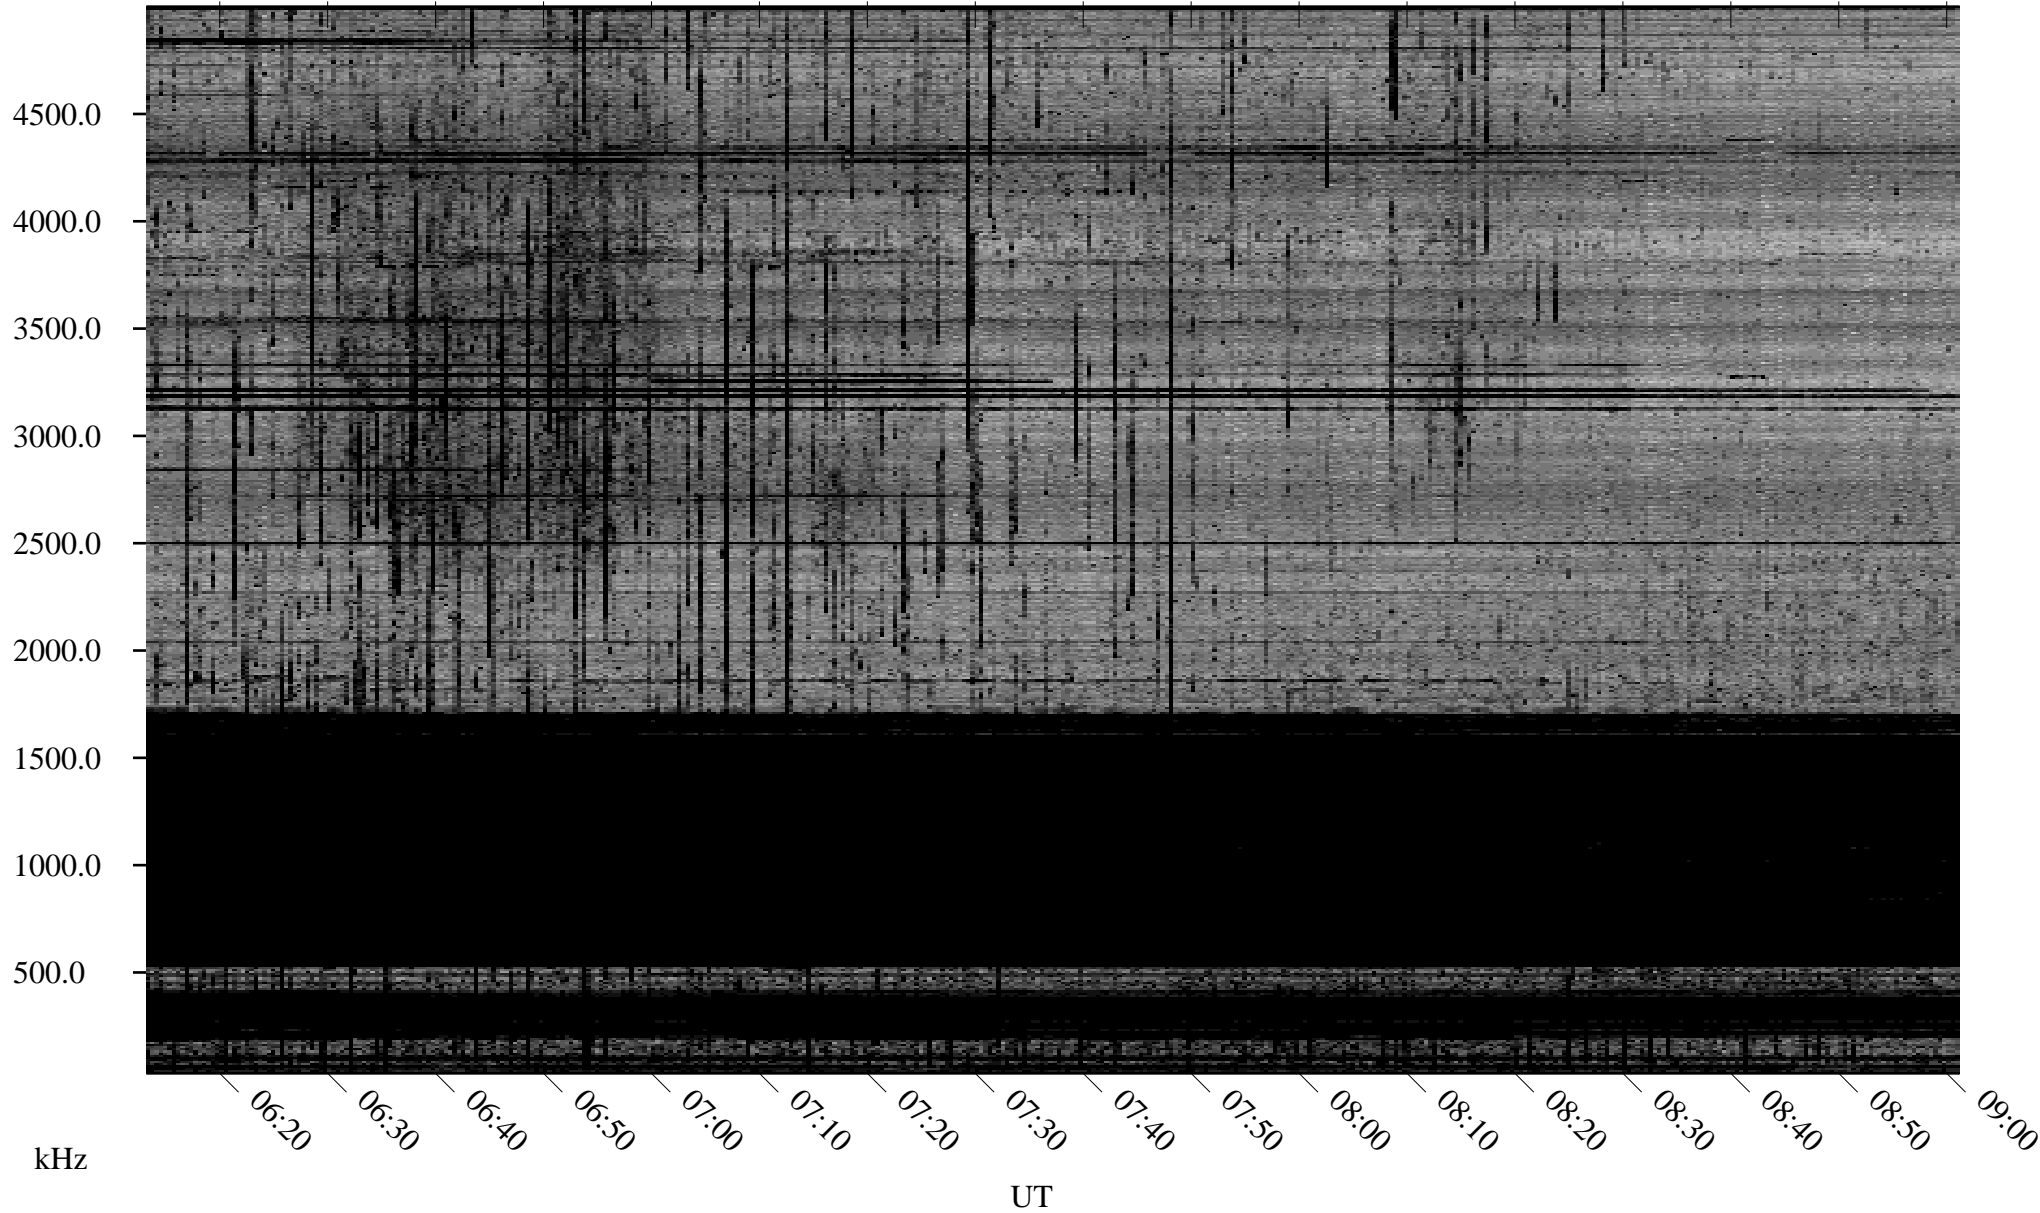

# 10/08/2006 Churchill, Manitoba

Linear Scale    Black = 161    White = 15

ch062811.r00m max\_12

Page 1

# 10/08/2006 Churchill, Manitoba

Linear Scale    Black = 161    White = 15

ch062811.r00m max\_12

Page 2

# 10/08/2006 Churchill, Manitoba

Linear Scale    Black = 161    White = 15

ch062811.r00m max\_12

Page 3

# 10/08/2006 Churchill, Manitoba

Linear Scale    Black = 161    White = 15

ch062811.r00m max\_12

Page 4