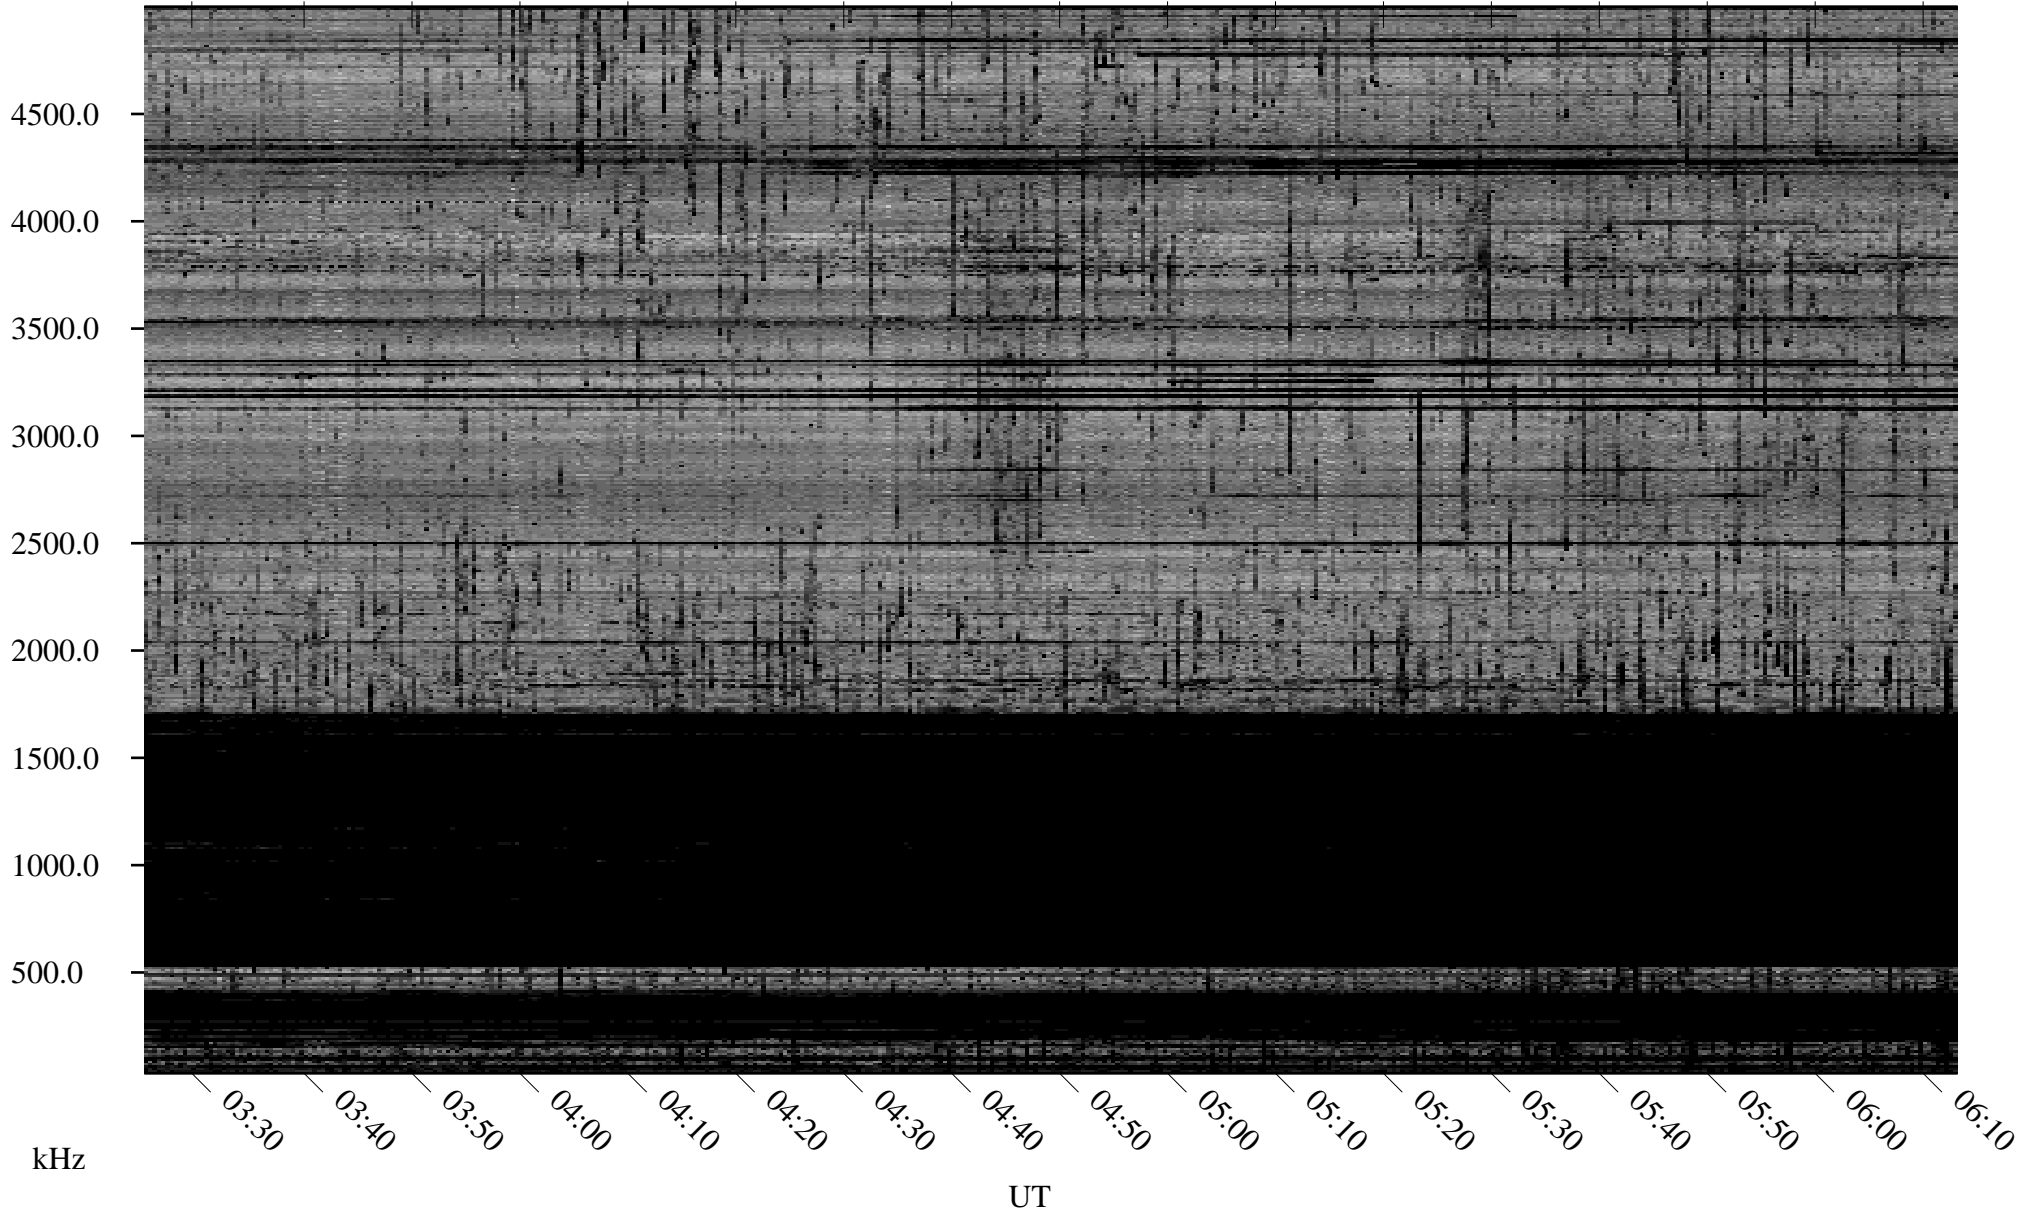

# 10/08/2006 Churchill, Manitoba

Linear Scale    Black = 161    White = 15

ch062811.r00m max\_12

Page 1

# 10/08/2006 Churchill, Manitoba

Linear Scale    Black = 161    White = 15

ch062811.r00m max\_12

Page 2

# 10/08/2006 Churchill, Manitoba

Linear Scale    Black = 161    White = 15

ch062811.r00m max\_12

Page 3

# 10/08/2006 Churchill, Manitoba

Linear Scale    Black = 161    White = 15

ch062811.r00m max\_12

Page 4