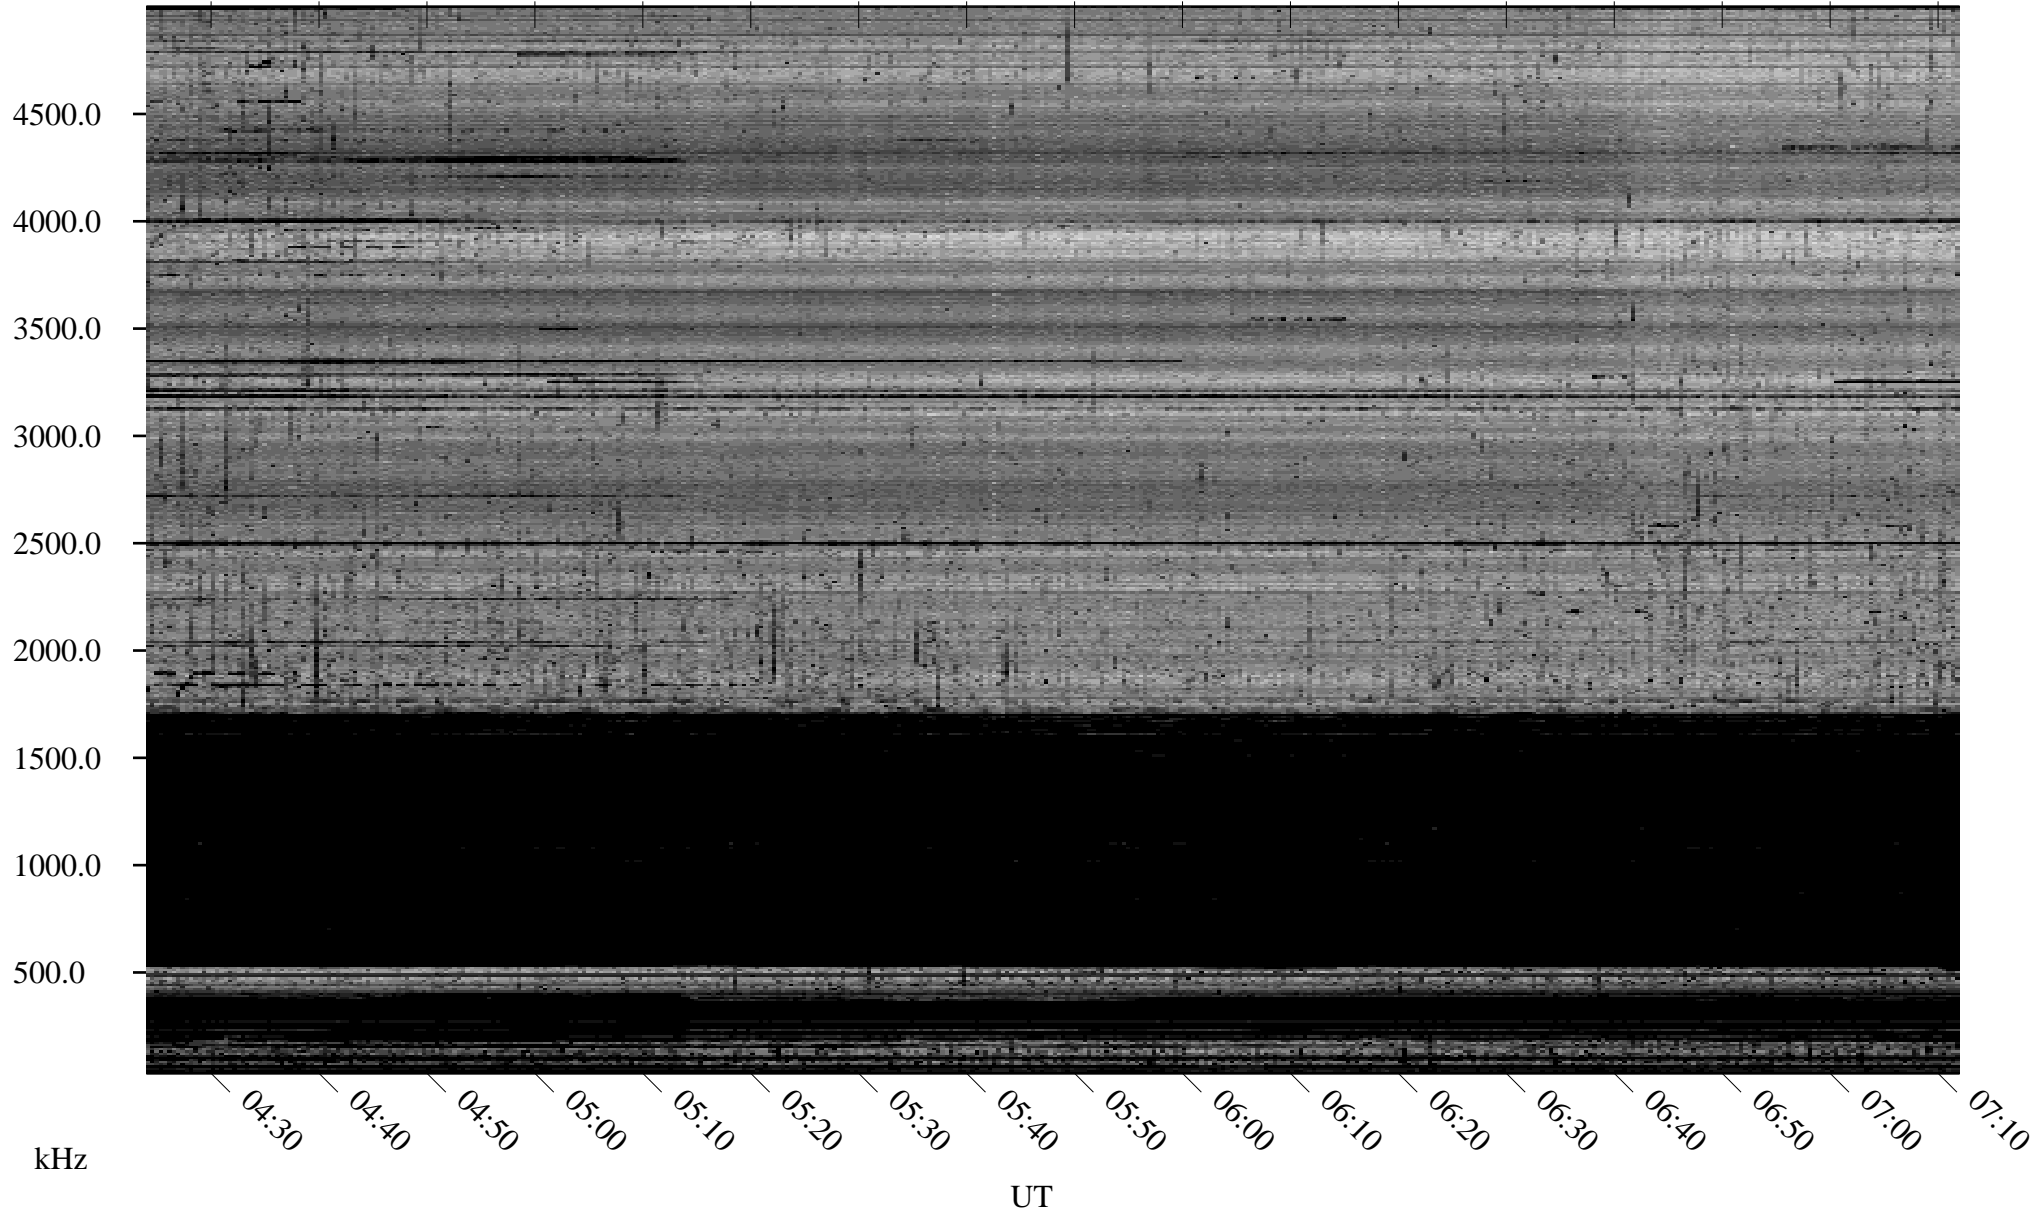

10/08/2006 Churchill, Manitoba

Linear Scale Black = 161 White = 15

ch062811.r02m max_12

Page 1

10/08/2006 Churchill, Manitoba

Linear Scale Black = 161 White = 15

ch062811.r02m max_12

Page 2

10/09/2006 Churchill, Manitoba

Linear Scale Black = 161 White = 15

ch062811.r02m max_12

Page 3

10/09/2006 Churchill, Manitoba

Linear Scale Black = 161 White = 15

ch062811.r02m max_12

Page 4

10/09/2006 Churchill, Manitoba

Linear Scale Black = 161 White = 15

ch062811.r02m max_12

Page 5

10/09/2006 Churchill, Manitoba

Linear Scale Black = 161 White = 15

ch062811.r02m max_12

Page 6

10/09/2006 Churchill, Manitoba

Linear Scale Black = 161 White = 15

ch062811.r02m max_12

Page 7

10/09/2006 Churchill, Manitoba

Linear Scale Black = 161 White = 15

ch062811.r02m max_12