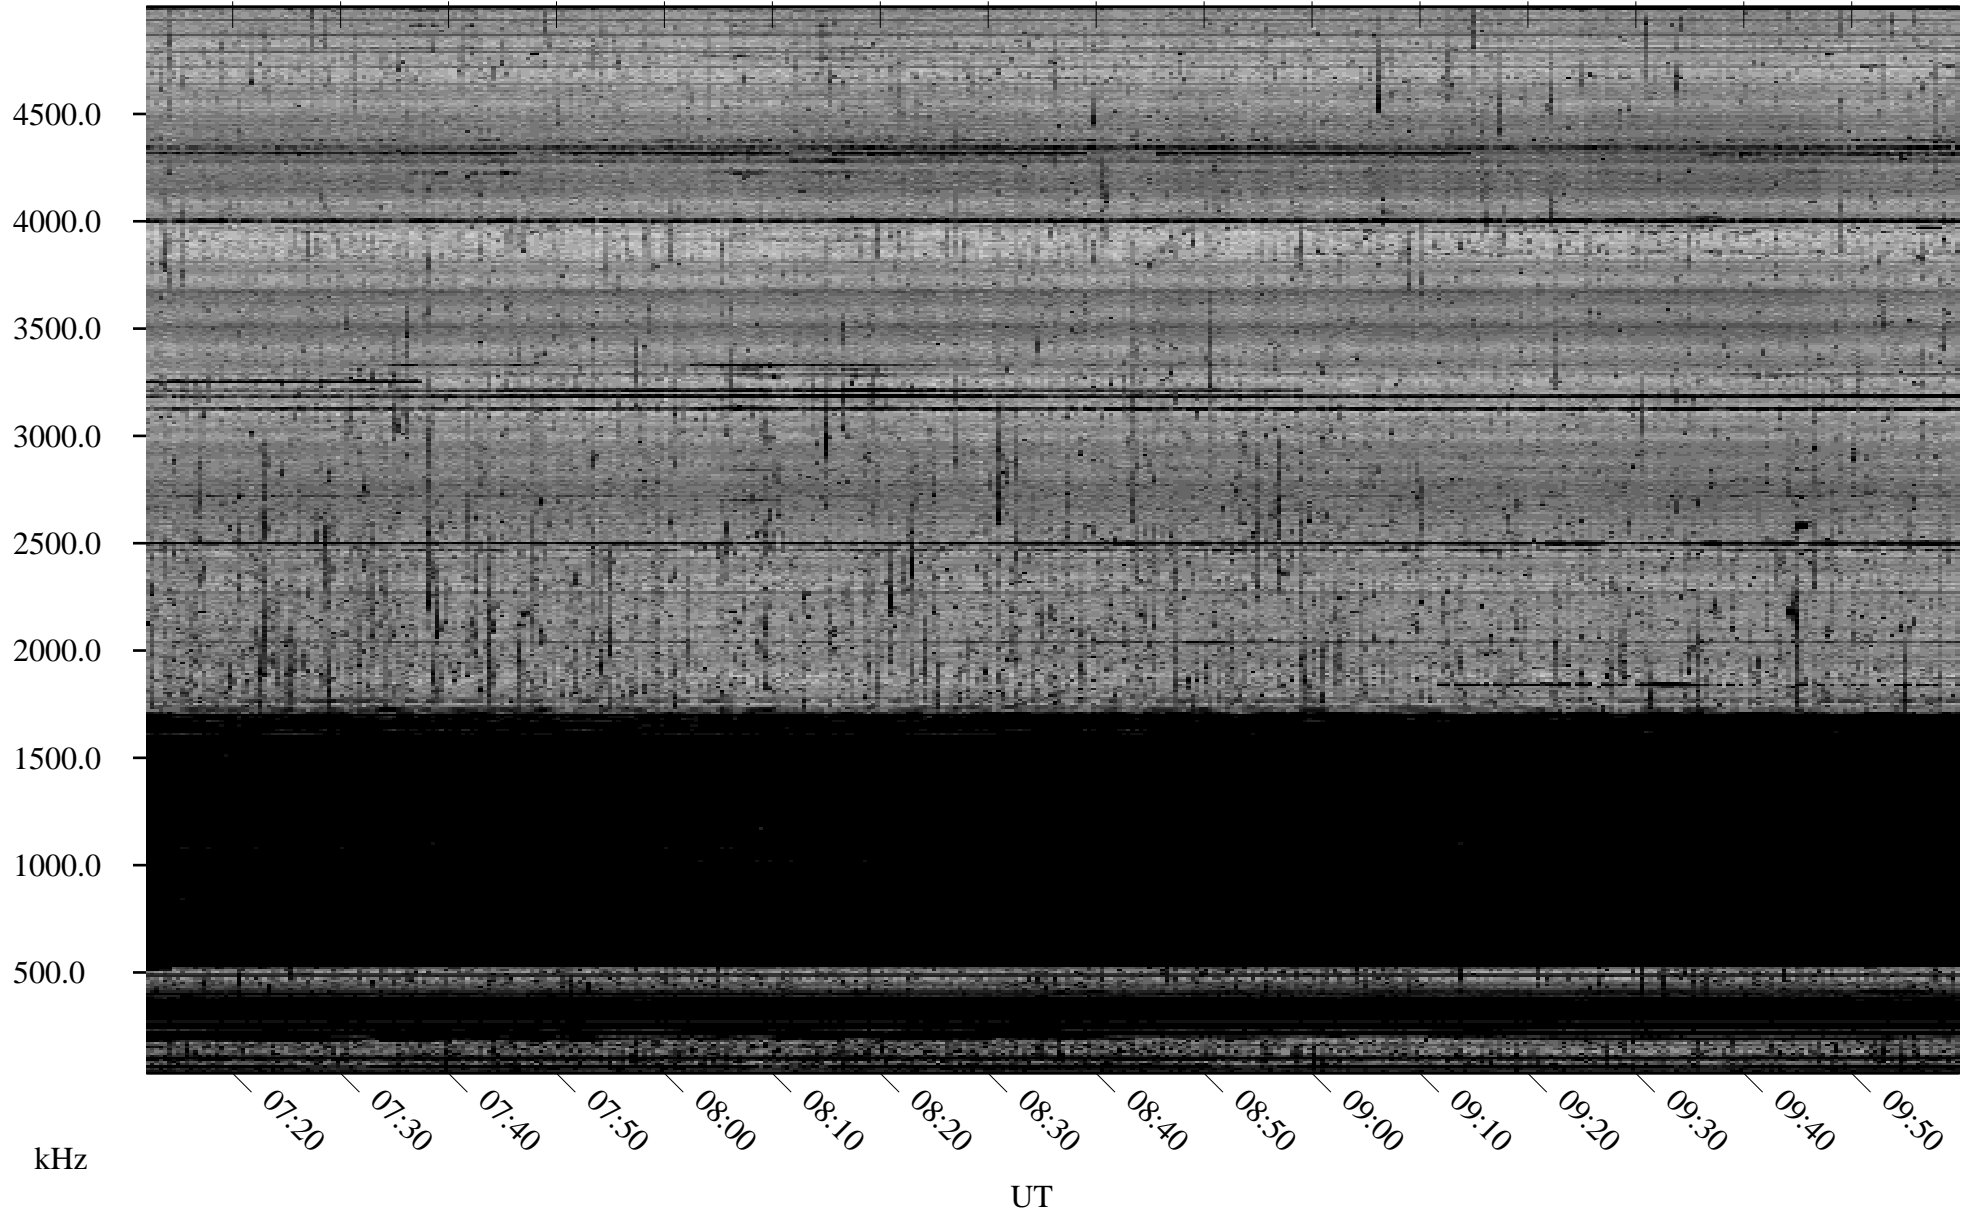

10/08/2006 Churchill, Manitoba

Linear Scale Black = 161 White = 15

ch062811.r02m max_12

Page 1

10/08/2006 Churchill, Manitoba

Linear Scale Black = 161 White = 15

ch062811.r02m max_12

Page 2

10/09/2006 Churchill, Manitoba

Linear Scale Black = 161 White = 15

ch062811.r02m max_12

Page 3

10/09/2006 Churchill, Manitoba

Linear Scale Black = 161 White = 15

ch062811.r02m max_12

Page 4

10/09/2006 Churchill, Manitoba

Linear Scale Black = 161 White = 15

ch062811.r02m max_12

Page 5

10/09/2006 Churchill, Manitoba

Linear Scale Black = 161 White = 15

ch062811.r02m max_12

Page 6

10/09/2006 Churchill, Manitoba

Linear Scale Black = 161 White = 15

ch062811.r02m max_12

Page 7

10/09/2006 Churchill, Manitoba

Linear Scale Black = 161 White = 15

ch062811.r02m max_12