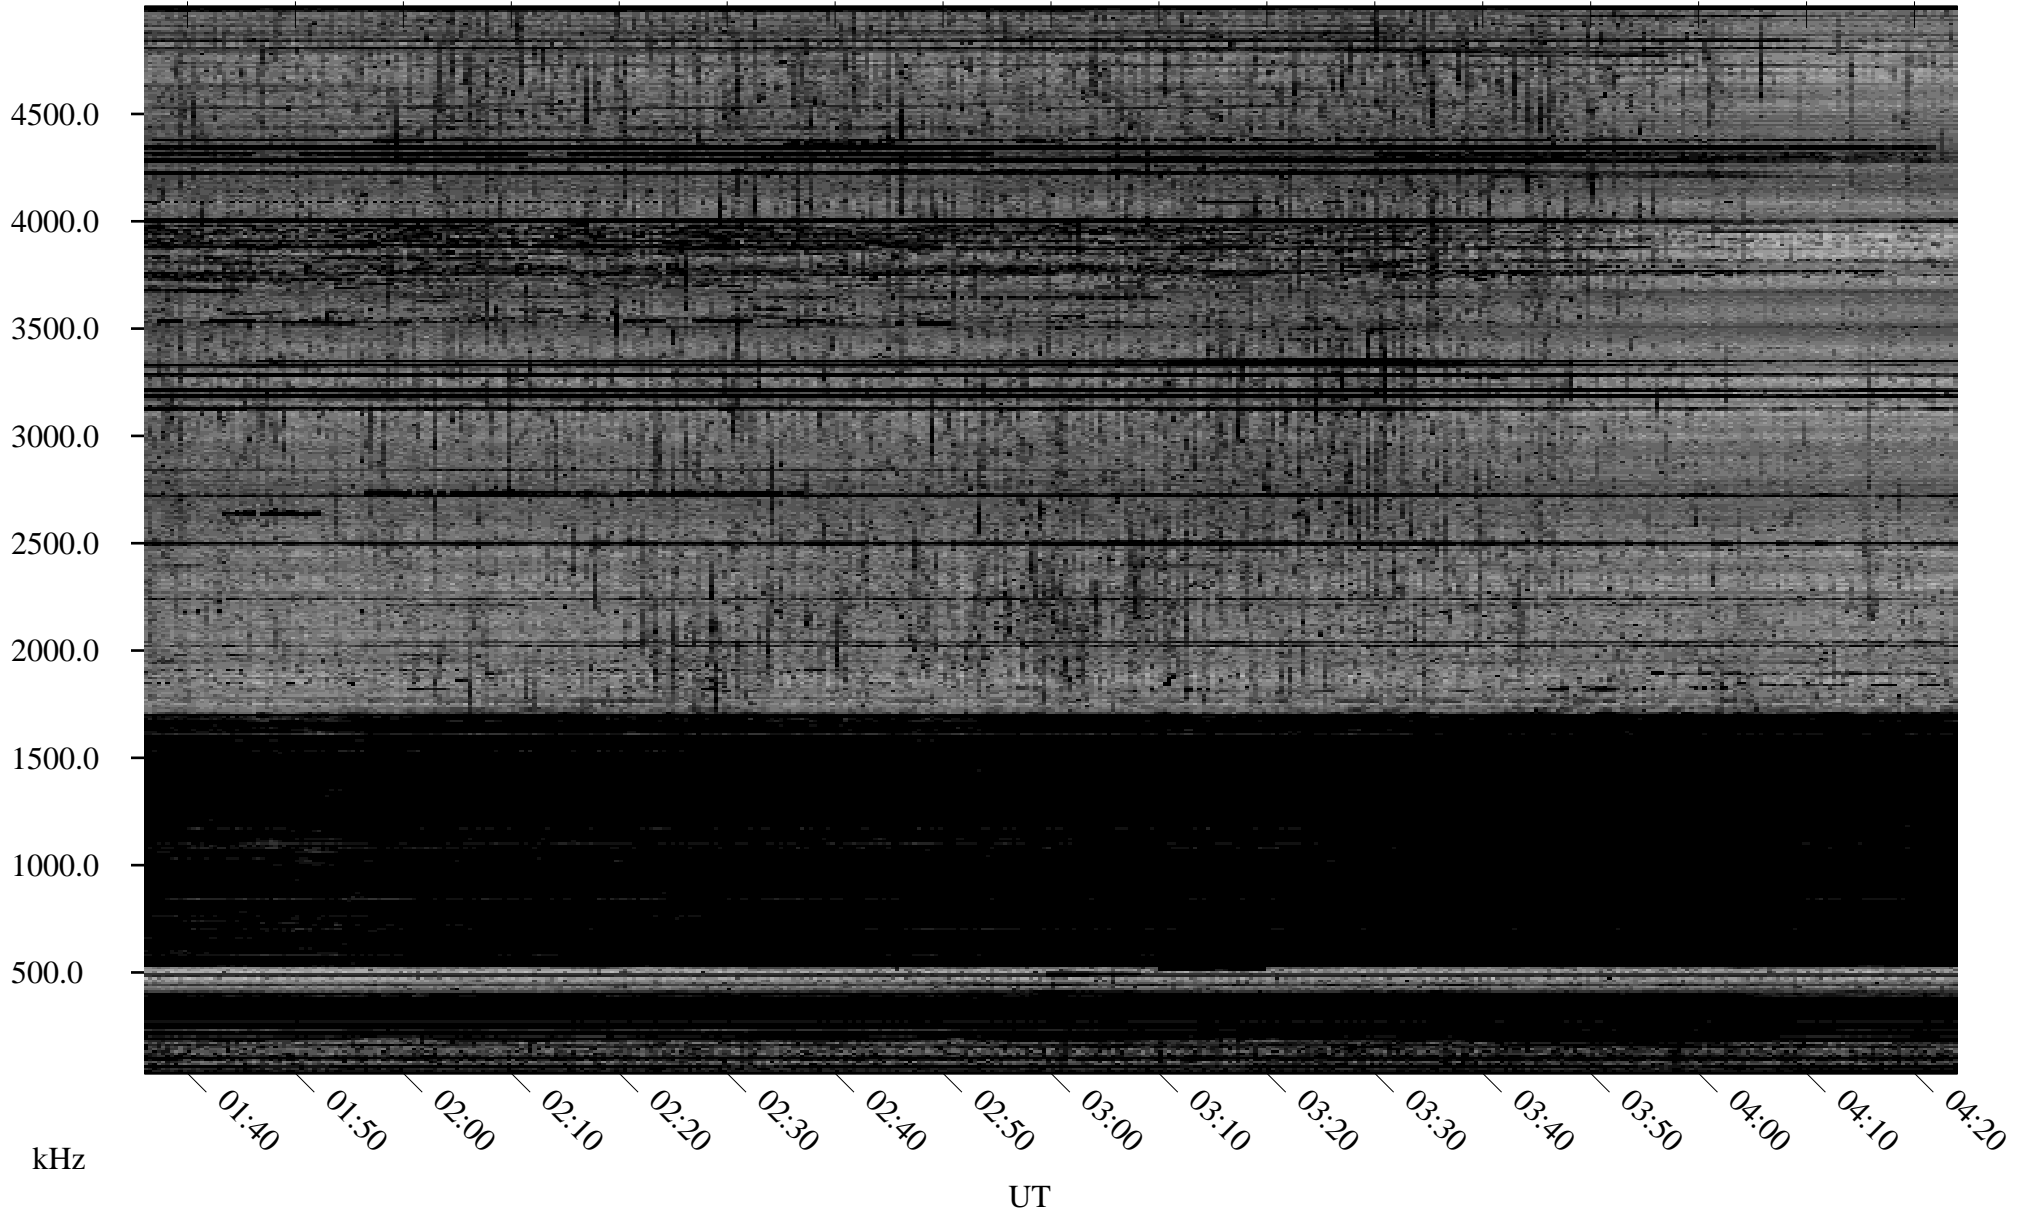

10/08/2006 Churchill, Manitoba

Linear Scale Black = 161 White = 15

ch062811.r02m max_12

Page 1

10/08/2006 Churchill, Manitoba

Linear Scale Black = 161 White = 15

ch062811.r02m max_12

Page 2

10/09/2006 Churchill, Manitoba

Linear Scale Black = 161 White = 15

ch062811.r02m max_12

Page 3

10/09/2006 Churchill, Manitoba

Linear Scale Black = 161 White = 15

ch062811.r02m max_12

Page 4

10/09/2006 Churchill, Manitoba

Linear Scale Black = 161 White = 15

ch062811.r02m max_12

Page 5

10/09/2006 Churchill, Manitoba

Linear Scale Black = 161 White = 15

ch062811.r02m max_12

Page 6

10/09/2006 Churchill, Manitoba

Linear Scale Black = 161 White = 15

ch062811.r02m max_12

Page 7

10/09/2006 Churchill, Manitoba

Linear Scale Black = 161 White = 15

ch062811.r02m max_12