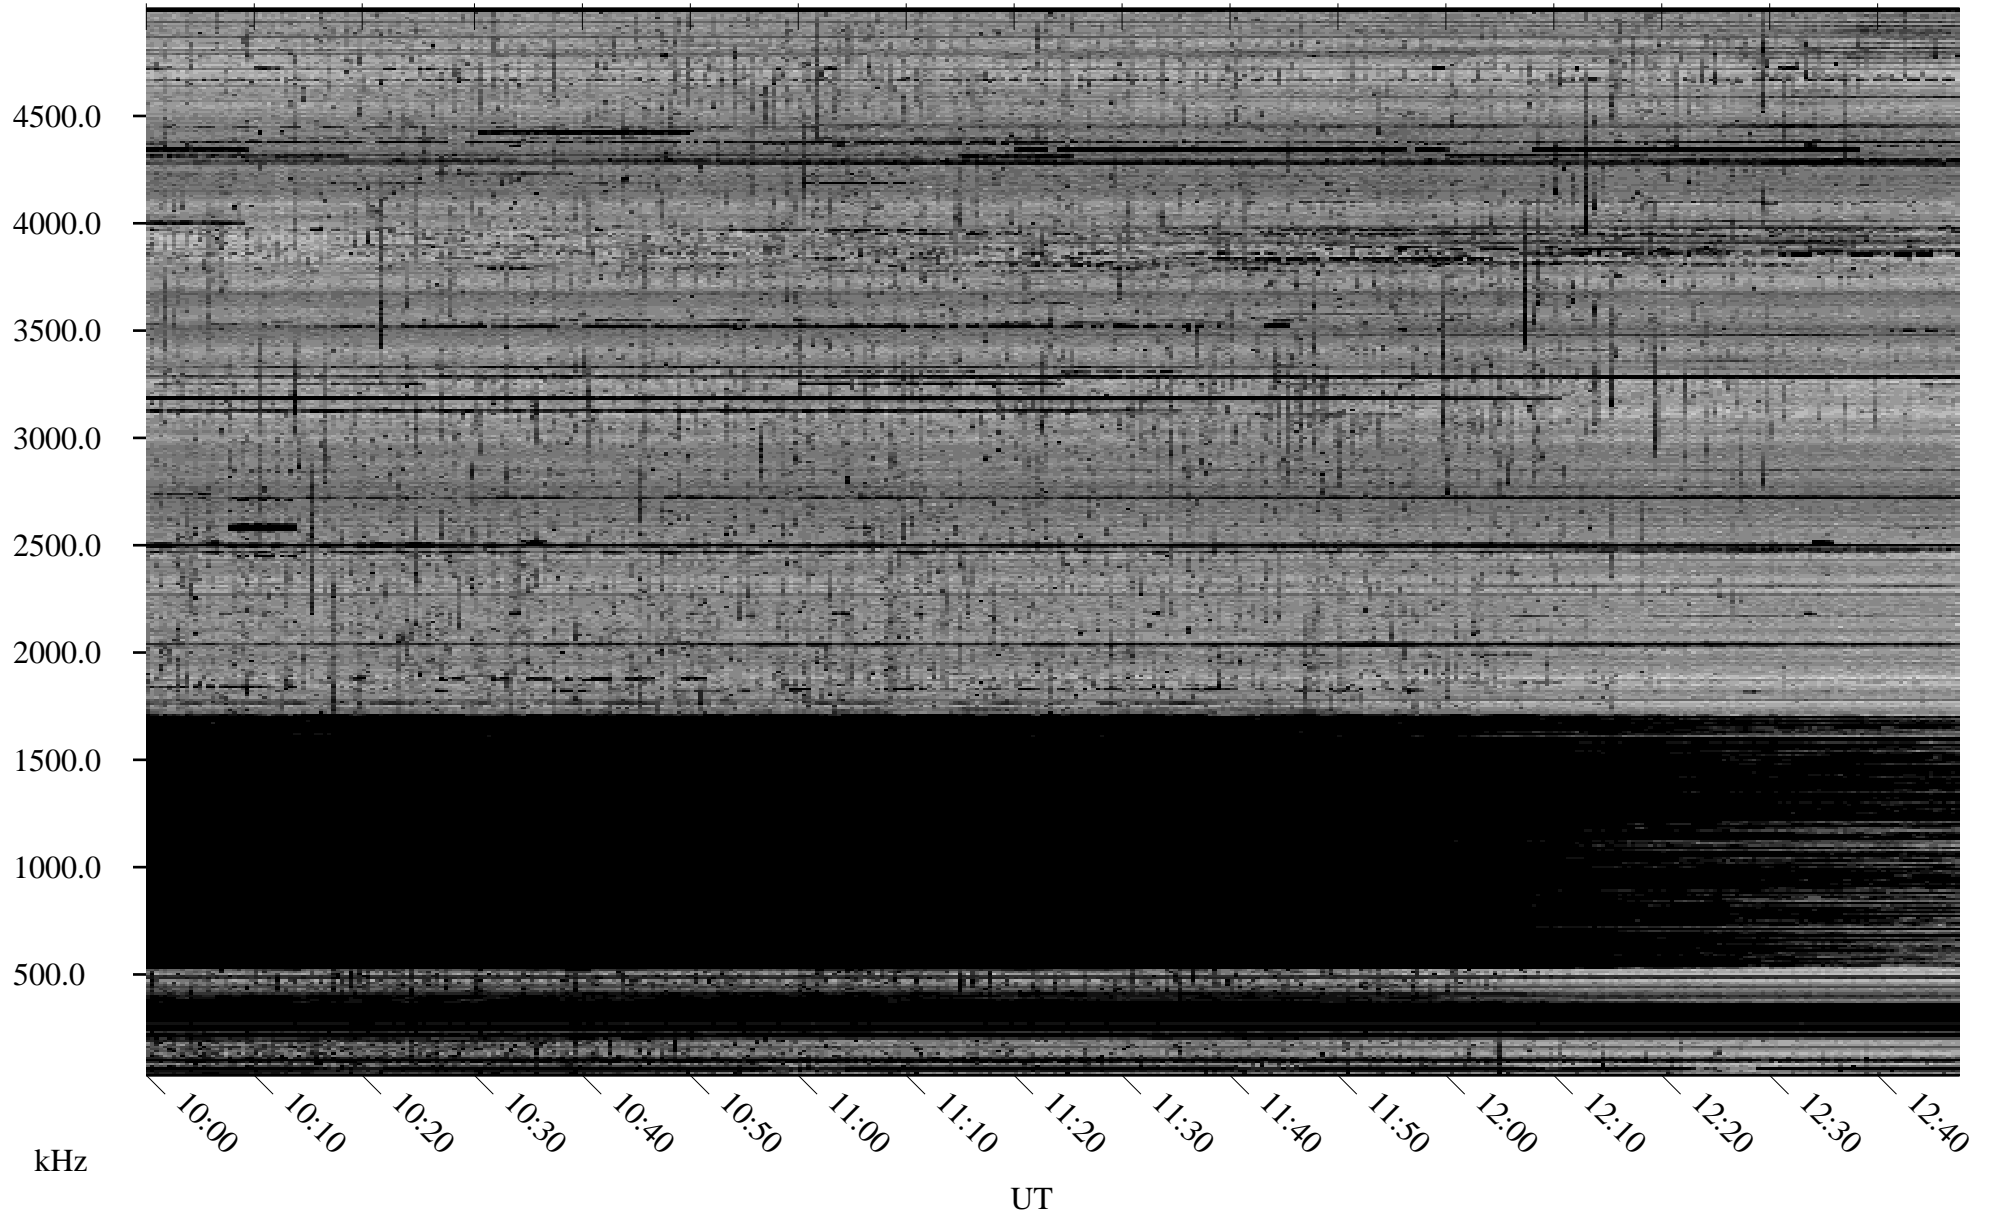

10/08/2006 Churchill, Manitoba

Linear Scale Black = 161 White = 15

ch062811.r02m max_12

Page 1

10/08/2006 Churchill, Manitoba

Linear Scale Black = 161 White = 15

ch062811.r02m max_12

Page 2

10/09/2006 Churchill, Manitoba

Linear Scale Black = 161 White = 15

ch062811.r02m max_12

Page 3

10/09/2006 Churchill, Manitoba

Linear Scale Black = 161 White = 15

ch062811.r02m max_12

Page 4

10/09/2006 Churchill, Manitoba

Linear Scale Black = 161 White = 15

ch062811.r02m max_12

Page 5

10/09/2006 Churchill, Manitoba

Linear Scale Black = 161 White = 15

ch062811.r02m max_12

Page 6

10/09/2006 Churchill, Manitoba

Linear Scale Black = 161 White = 15

ch062811.r02m max_12

Page 7

10/09/2006 Churchill, Manitoba

Linear Scale Black = 161 White = 15

ch062811.r02m max_12