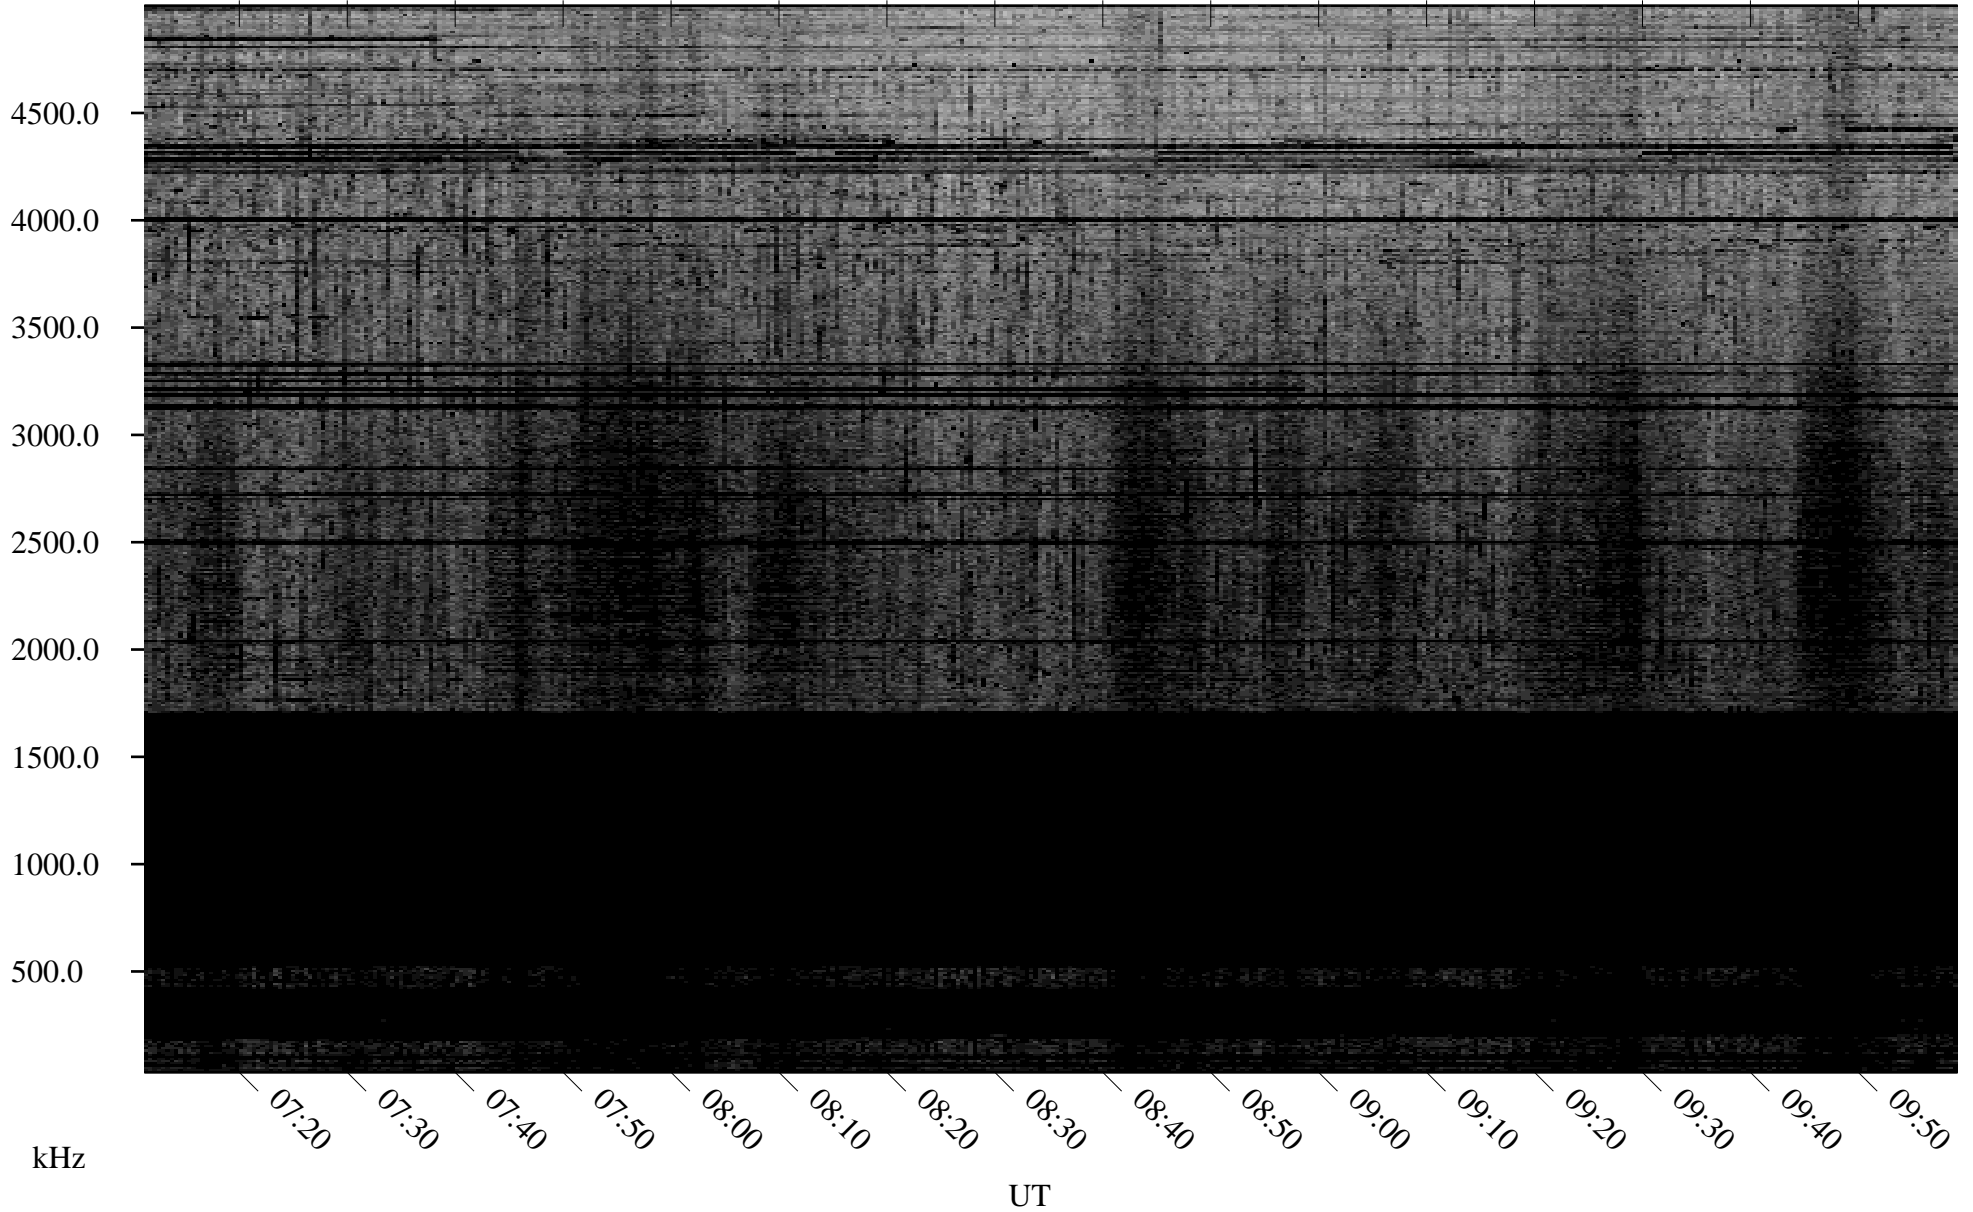

10/09/2006 Churchill, Manitoba

Linear Scale Black = 161 White = 15

ch06282l.r00m max_12

Page 1

10/09/2006 Churchill, Manitoba

Linear Scale Black = 161 White = 15

ch06282l.r00m max_12

Page 2

10/10/2006 Churchill, Manitoba

Linear Scale Black = 161 White = 15

ch06282l.r00m max_12

Page 3

10/10/2006 Churchill, Manitoba

Linear Scale Black = 161 White = 15

ch06282l.r00m max_12

Page 4

10/10/2006 Churchill, Manitoba

Linear Scale Black = 161 White = 15

ch06282l.r00m max_12

Page 5

10/10/2006 Churchill, Manitoba

Linear Scale Black = 161 White = 15

ch06282l.r00m max_12

Page 6