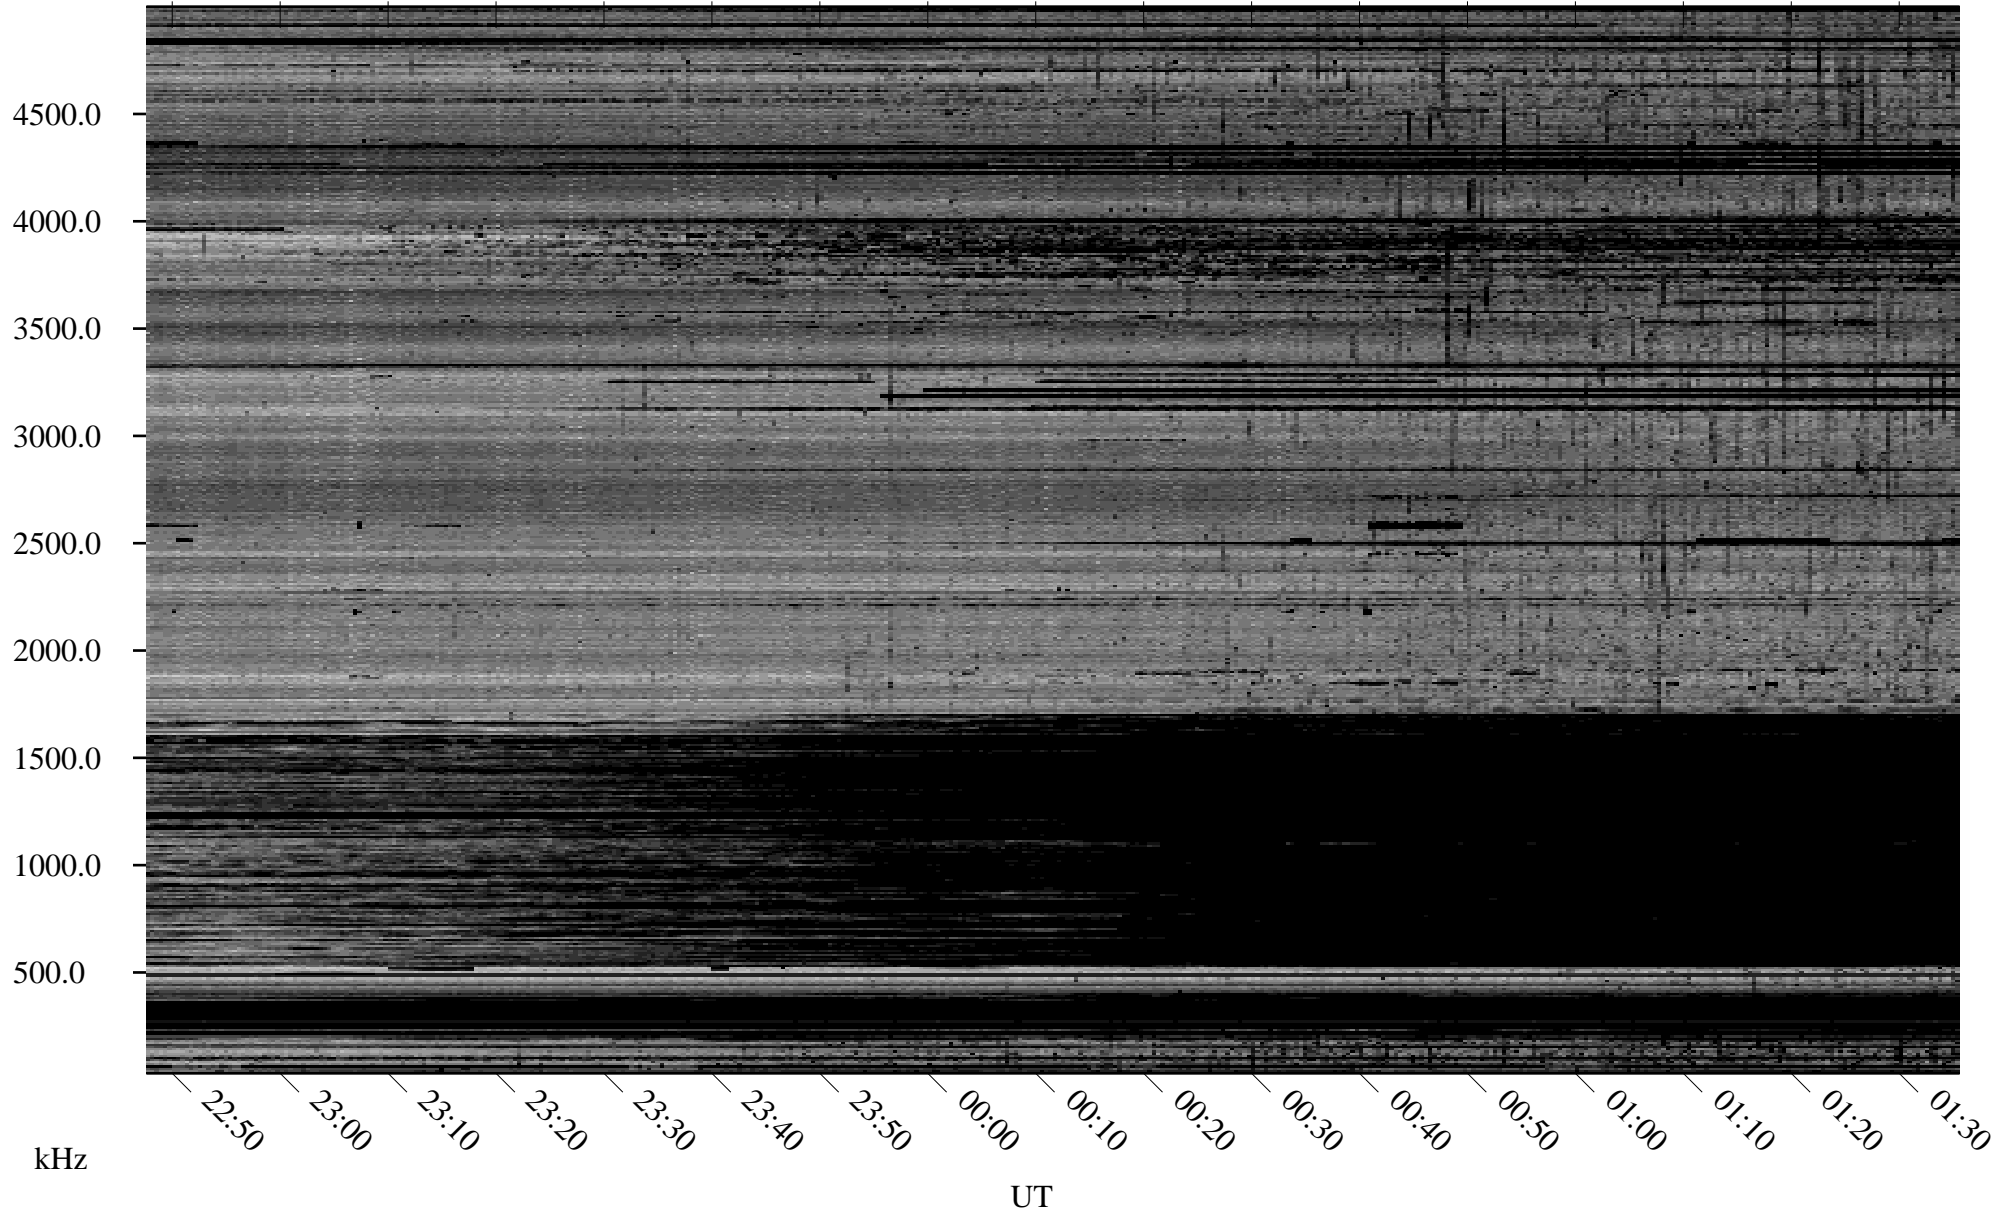

10/09/2006 Churchill, Manitoba

Linear Scale Black = 161 White = 15

ch06282l.r00m max_12

Page 1

10/09/2006 Churchill, Manitoba

Linear Scale Black = 161 White = 15

ch06282l.r00m max_12

Page 2

10/10/2006 Churchill, Manitoba

Linear Scale Black = 161 White = 15

ch06282l.r00m max_12

Page 3

10/10/2006 Churchill, Manitoba

Linear Scale Black = 161 White = 15

ch06282l.r00m max_12

Page 4

10/10/2006 Churchill, Manitoba

Linear Scale Black = 161 White = 15

ch06282l.r00m max_12

Page 5

10/10/2006 Churchill, Manitoba

Linear Scale Black = 161 White = 15

ch06282l.r00m max_12

Page 6