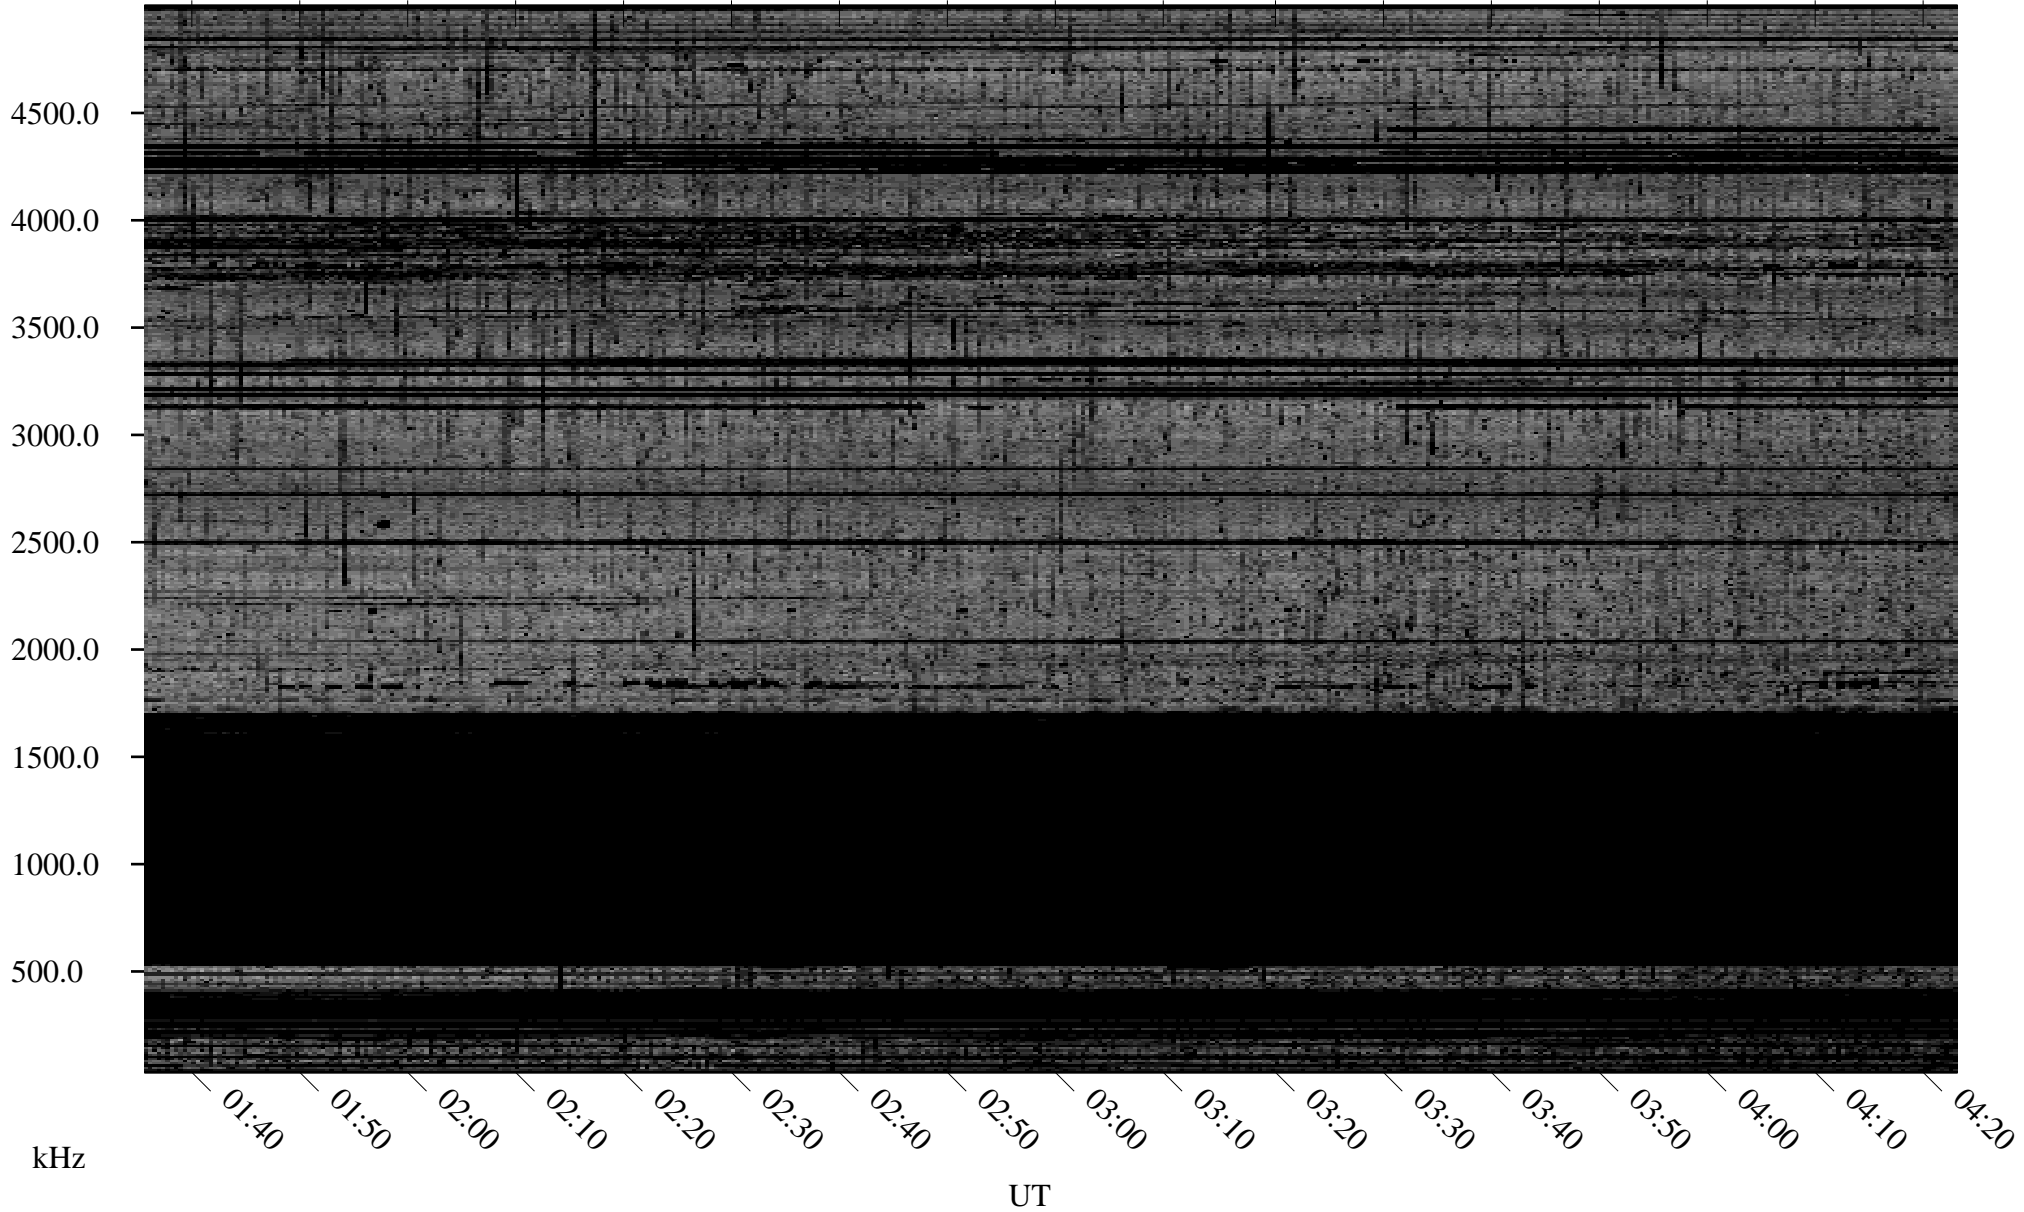

10/09/2006 Churchill, Manitoba

Linear Scale Black = 161 White = 15

ch06282l.r00m max_12

Page 1

10/09/2006 Churchill, Manitoba

Linear Scale Black = 161 White = 15

ch06282l.r00m max_12

Page 2

10/10/2006 Churchill, Manitoba

Linear Scale Black = 161 White = 15

ch06282l.r00m max_12

Page 3

10/10/2006 Churchill, Manitoba

Linear Scale Black = 161 White = 15

ch06282l.r00m max_12

Page 4

10/10/2006 Churchill, Manitoba

Linear Scale Black = 161 White = 15

ch06282l.r00m max_12

Page 5

10/10/2006 Churchill, Manitoba

Linear Scale Black = 161 White = 15

ch06282l.r00m max_12

Page 6