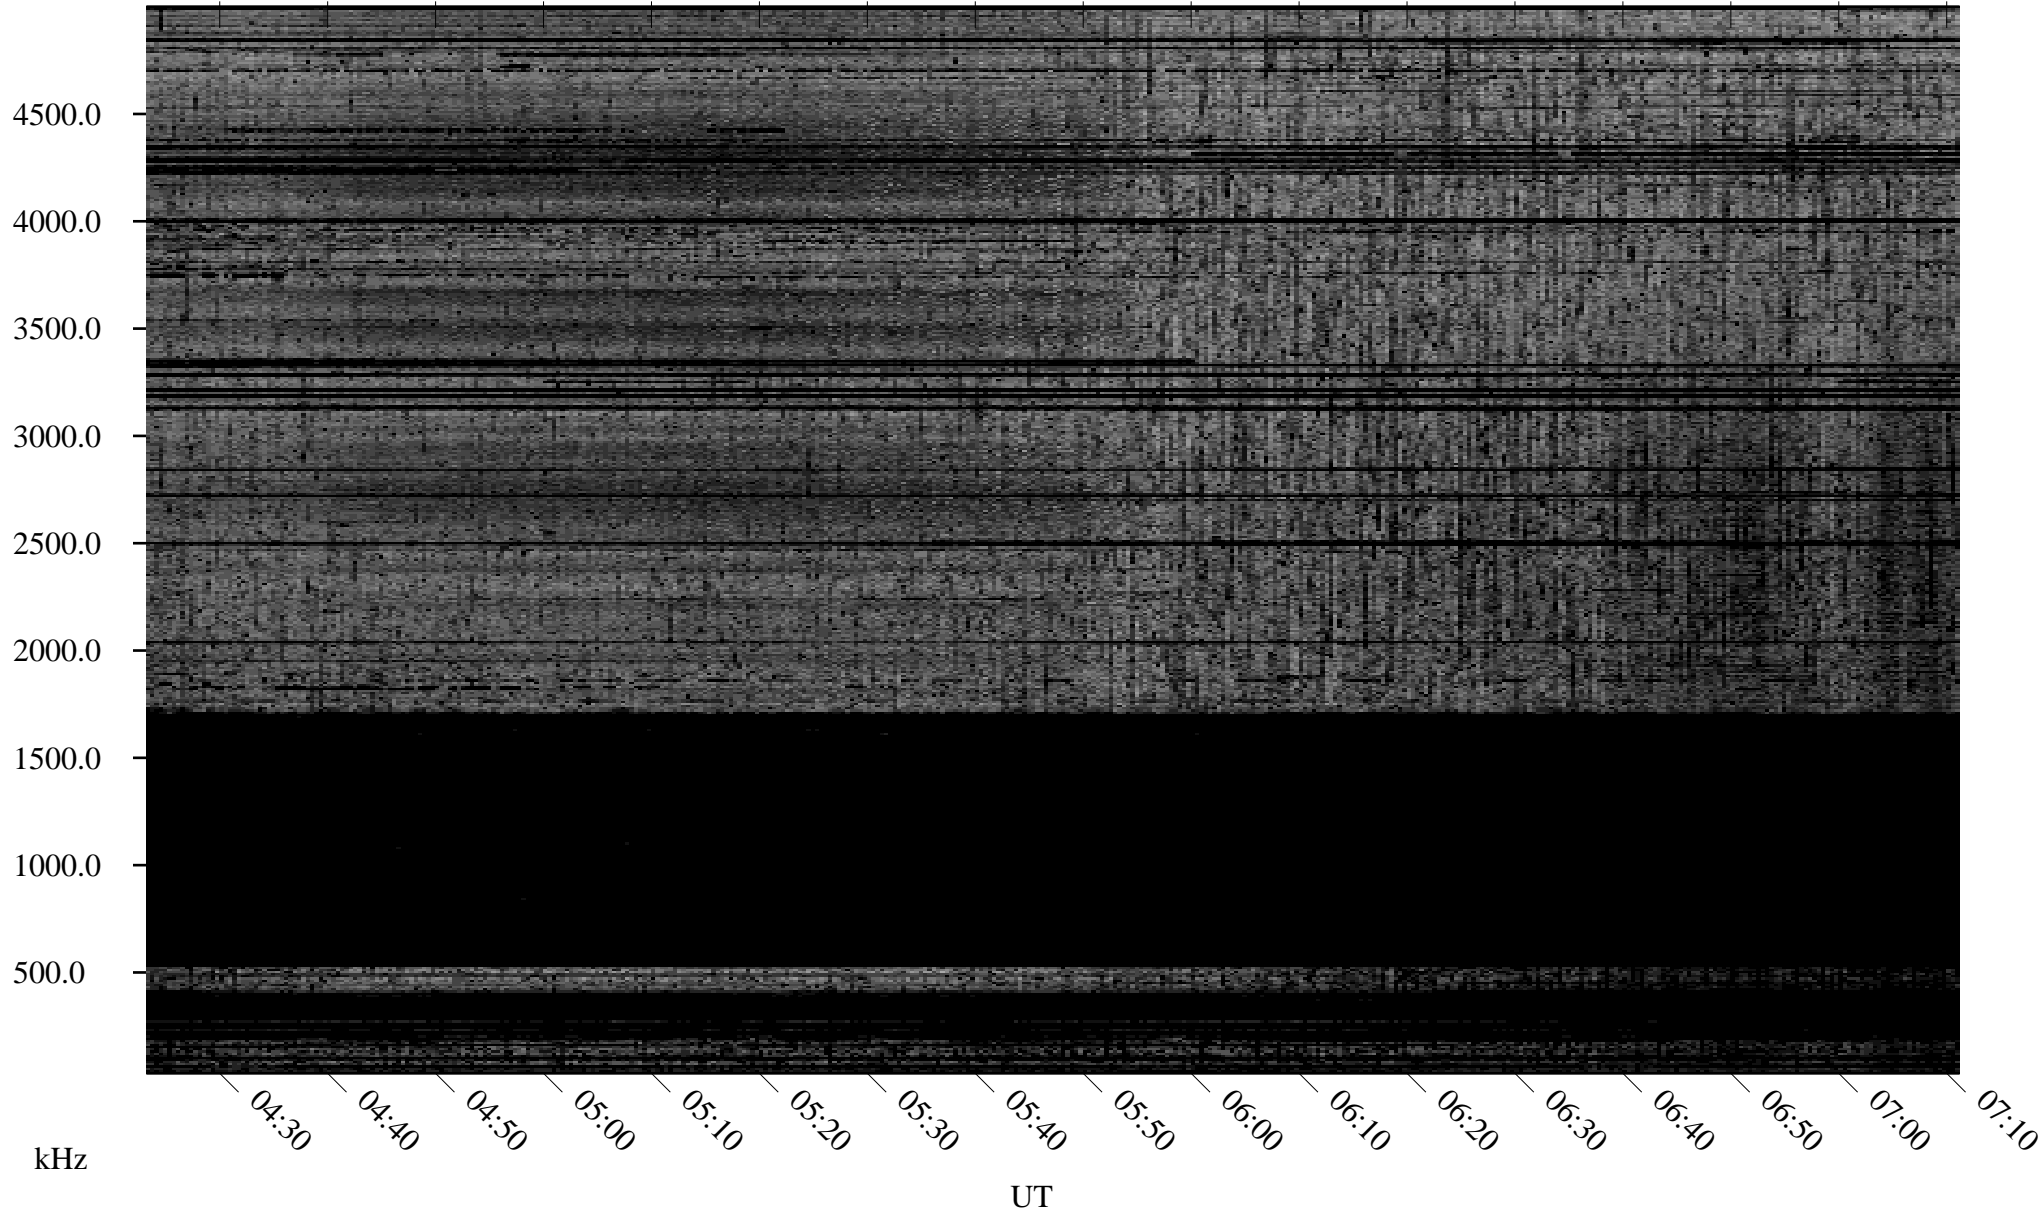

10/09/2006 Churchill, Manitoba

Linear Scale Black = 161 White = 15

ch06282l.r00m max_12

Page 1

10/09/2006 Churchill, Manitoba

Linear Scale Black = 161 White = 15

ch06282l.r00m max_12

Page 2

10/10/2006 Churchill, Manitoba

Linear Scale Black = 161 White = 15

ch06282l.r00m max_12

Page 3

10/10/2006 Churchill, Manitoba

Linear Scale Black = 161 White = 15

ch06282l.r00m max_12

Page 4

10/10/2006 Churchill, Manitoba

Linear Scale Black = 161 White = 15

ch06282l.r00m max_12

Page 5

10/10/2006 Churchill, Manitoba

Linear Scale Black = 161 White = 15

ch06282l.r00m max_12

Page 6