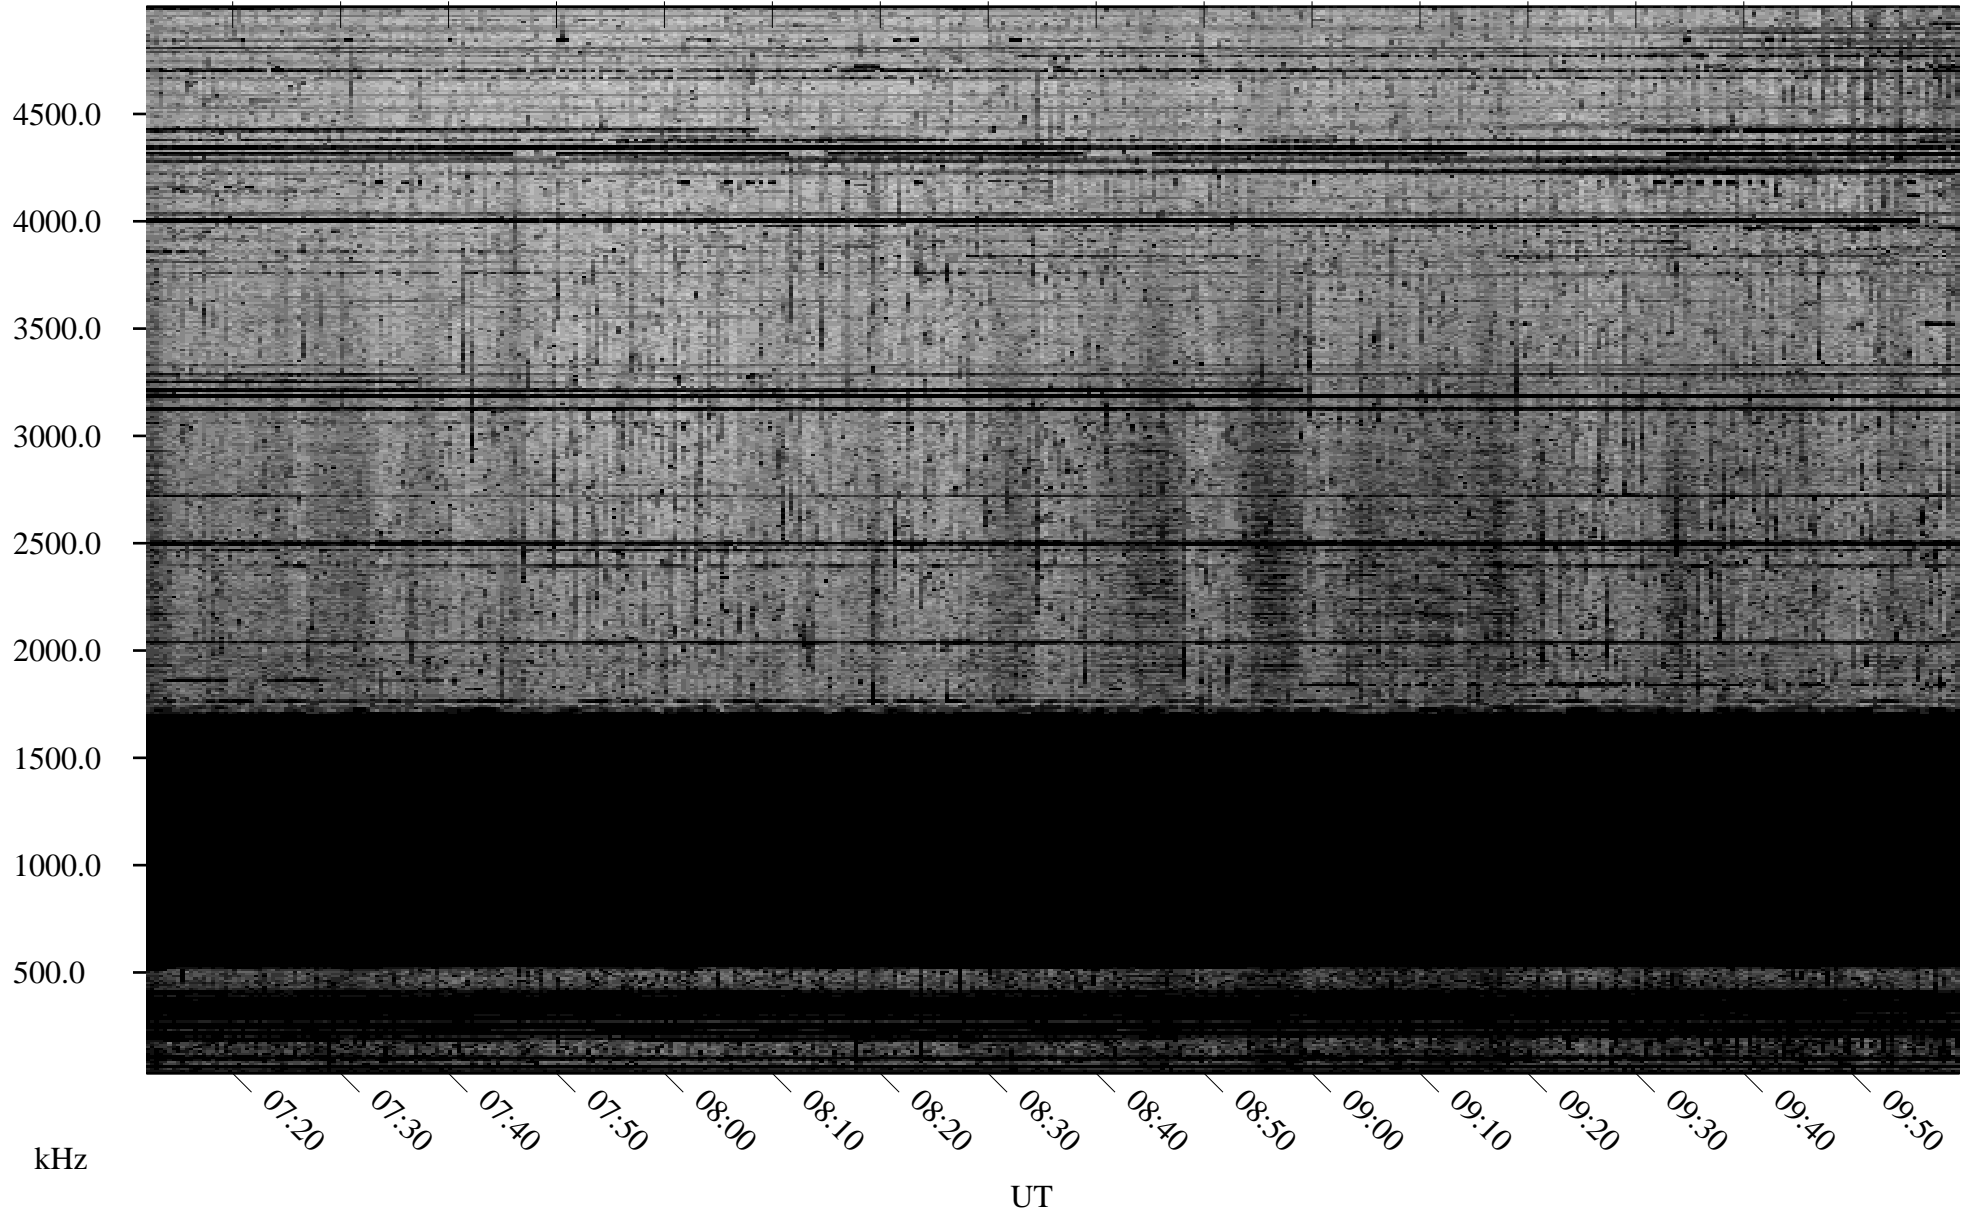

10/10/2006 Churchill, Manitoba

Linear Scale Black = 161 White = 15

ch06283l.r06m max_12

Page 1

10/10/2006 Churchill, Manitoba

Linear Scale Black = 161 White = 15

ch06283l.r06m max_12

Page 2

10/11/2006 Churchill, Manitoba

Linear Scale Black = 161 White = 15

ch06283l.r06m max_12

Page 3

10/11/2006 Churchill, Manitoba

Linear Scale Black = 161 White = 15

ch06283l.r06m max_12

Page 4

10/11/2006 Churchill, Manitoba

Linear Scale Black = 161 White = 15

ch06283l.r06m max_12

Page 5

10/11/2006 Churchill, Manitoba

Linear Scale Black = 161 White = 15

ch06283l.r06m max_12

Page 6

10/11/2006 Churchill, Manitoba

Linear Scale Black = 161 White = 15

ch06283l.r06m max_12

Page 7

10/11/2006 Churchill, Manitoba

Linear Scale Black = 161 White = 15

ch06283l.r06m max_12