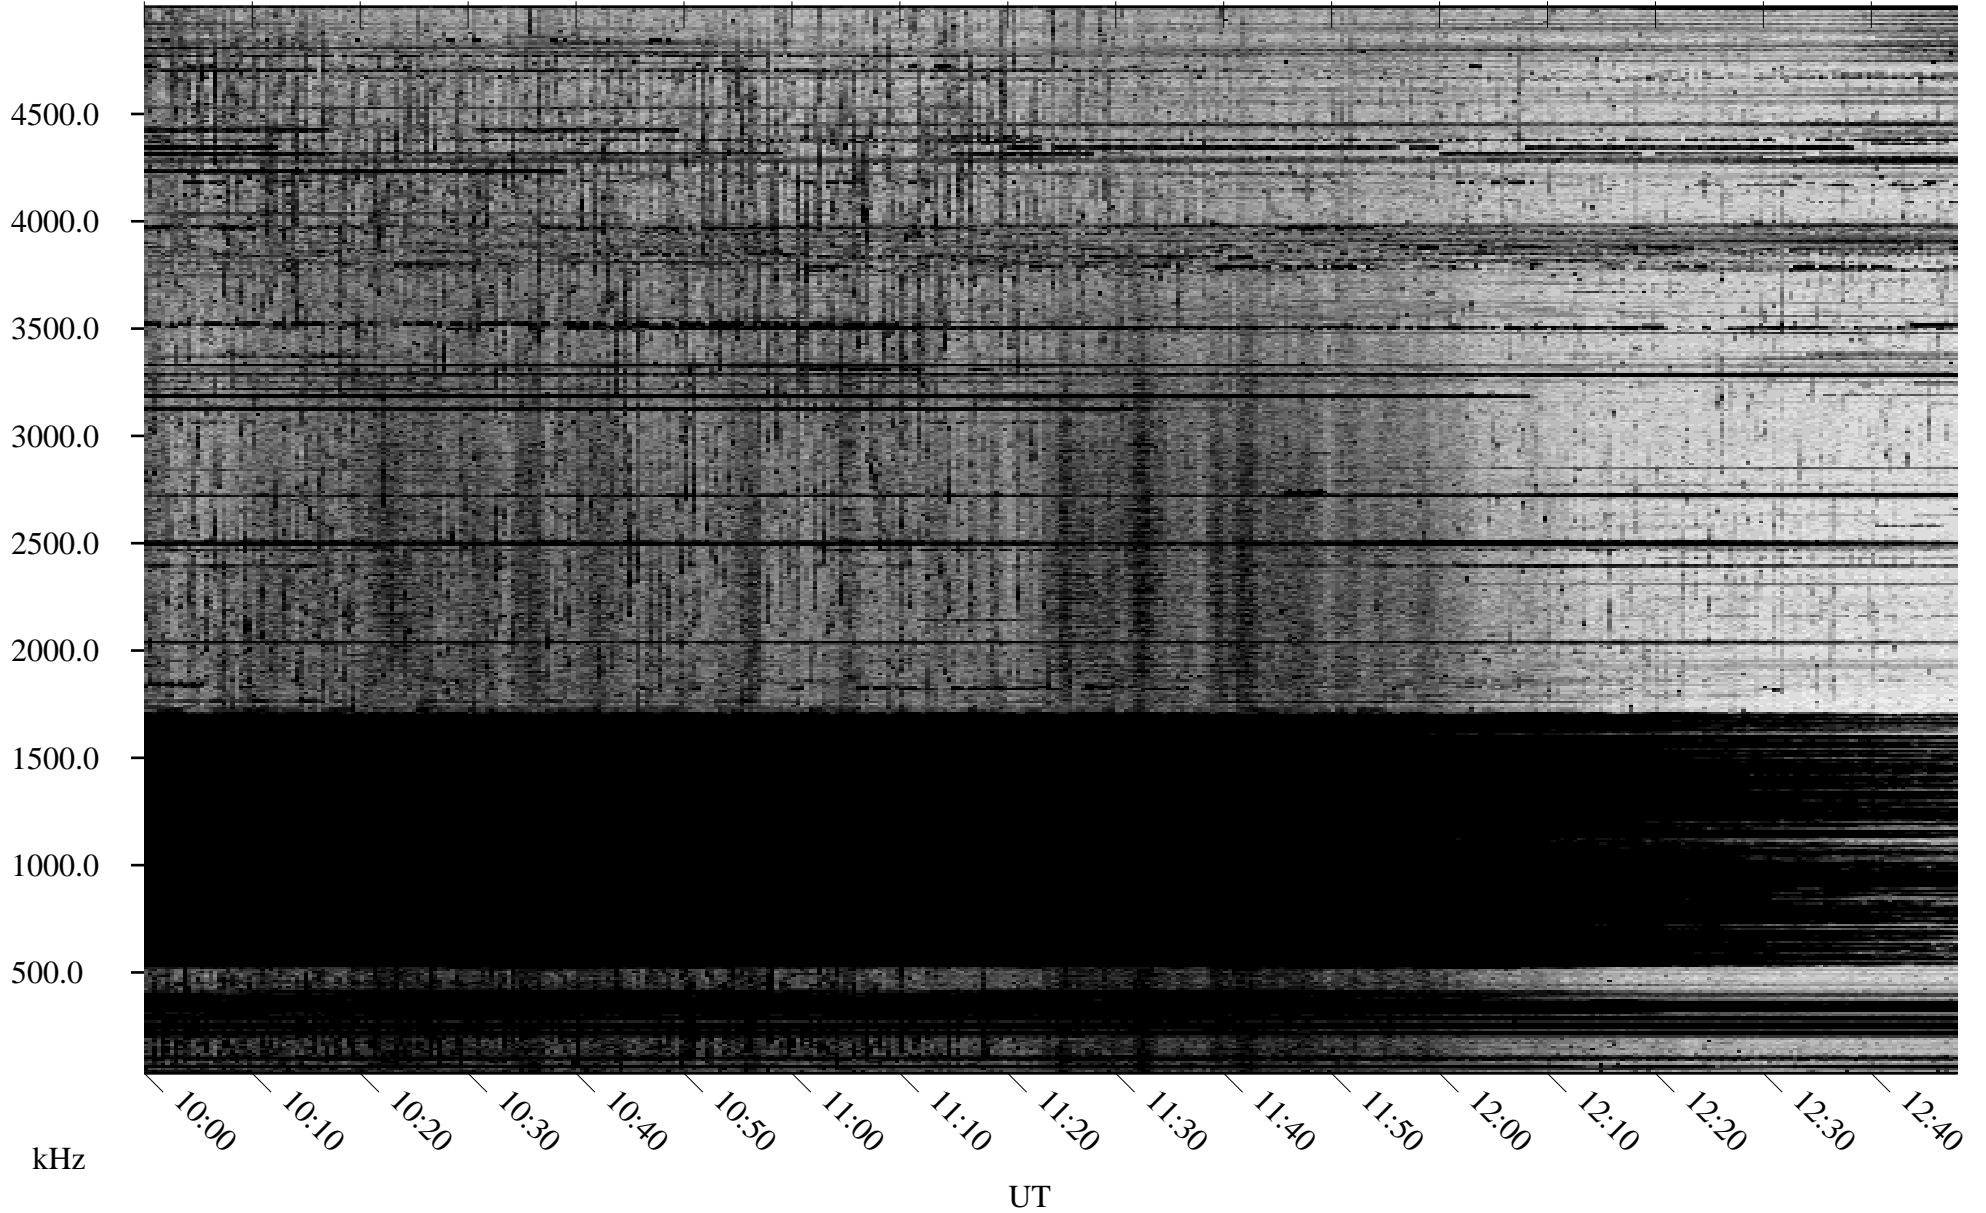

10/10/2006 Churchill, Manitoba

Linear Scale Black = 161 White = 15

ch06283l.r06m max_12

Page 1

10/10/2006 Churchill, Manitoba

Linear Scale Black = 161 White = 15

ch06283l.r06m max_12

Page 2

10/11/2006 Churchill, Manitoba

Linear Scale Black = 161 White = 15

ch06283l.r06m max_12

Page 3

10/11/2006 Churchill, Manitoba

Linear Scale Black = 161 White = 15

ch06283l.r06m max_12

Page 4

10/11/2006 Churchill, Manitoba

Linear Scale Black = 161 White = 15

ch06283l.r06m max_12

Page 5

10/11/2006 Churchill, Manitoba

Linear Scale Black = 161 White = 15

ch06283l.r06m max_12

Page 6

10/11/2006 Churchill, Manitoba

Linear Scale Black = 161 White = 15

ch06283l.r06m max_12

Page 7

10/11/2006 Churchill, Manitoba

Linear Scale Black = 161 White = 15

ch06283l.r06m max_12