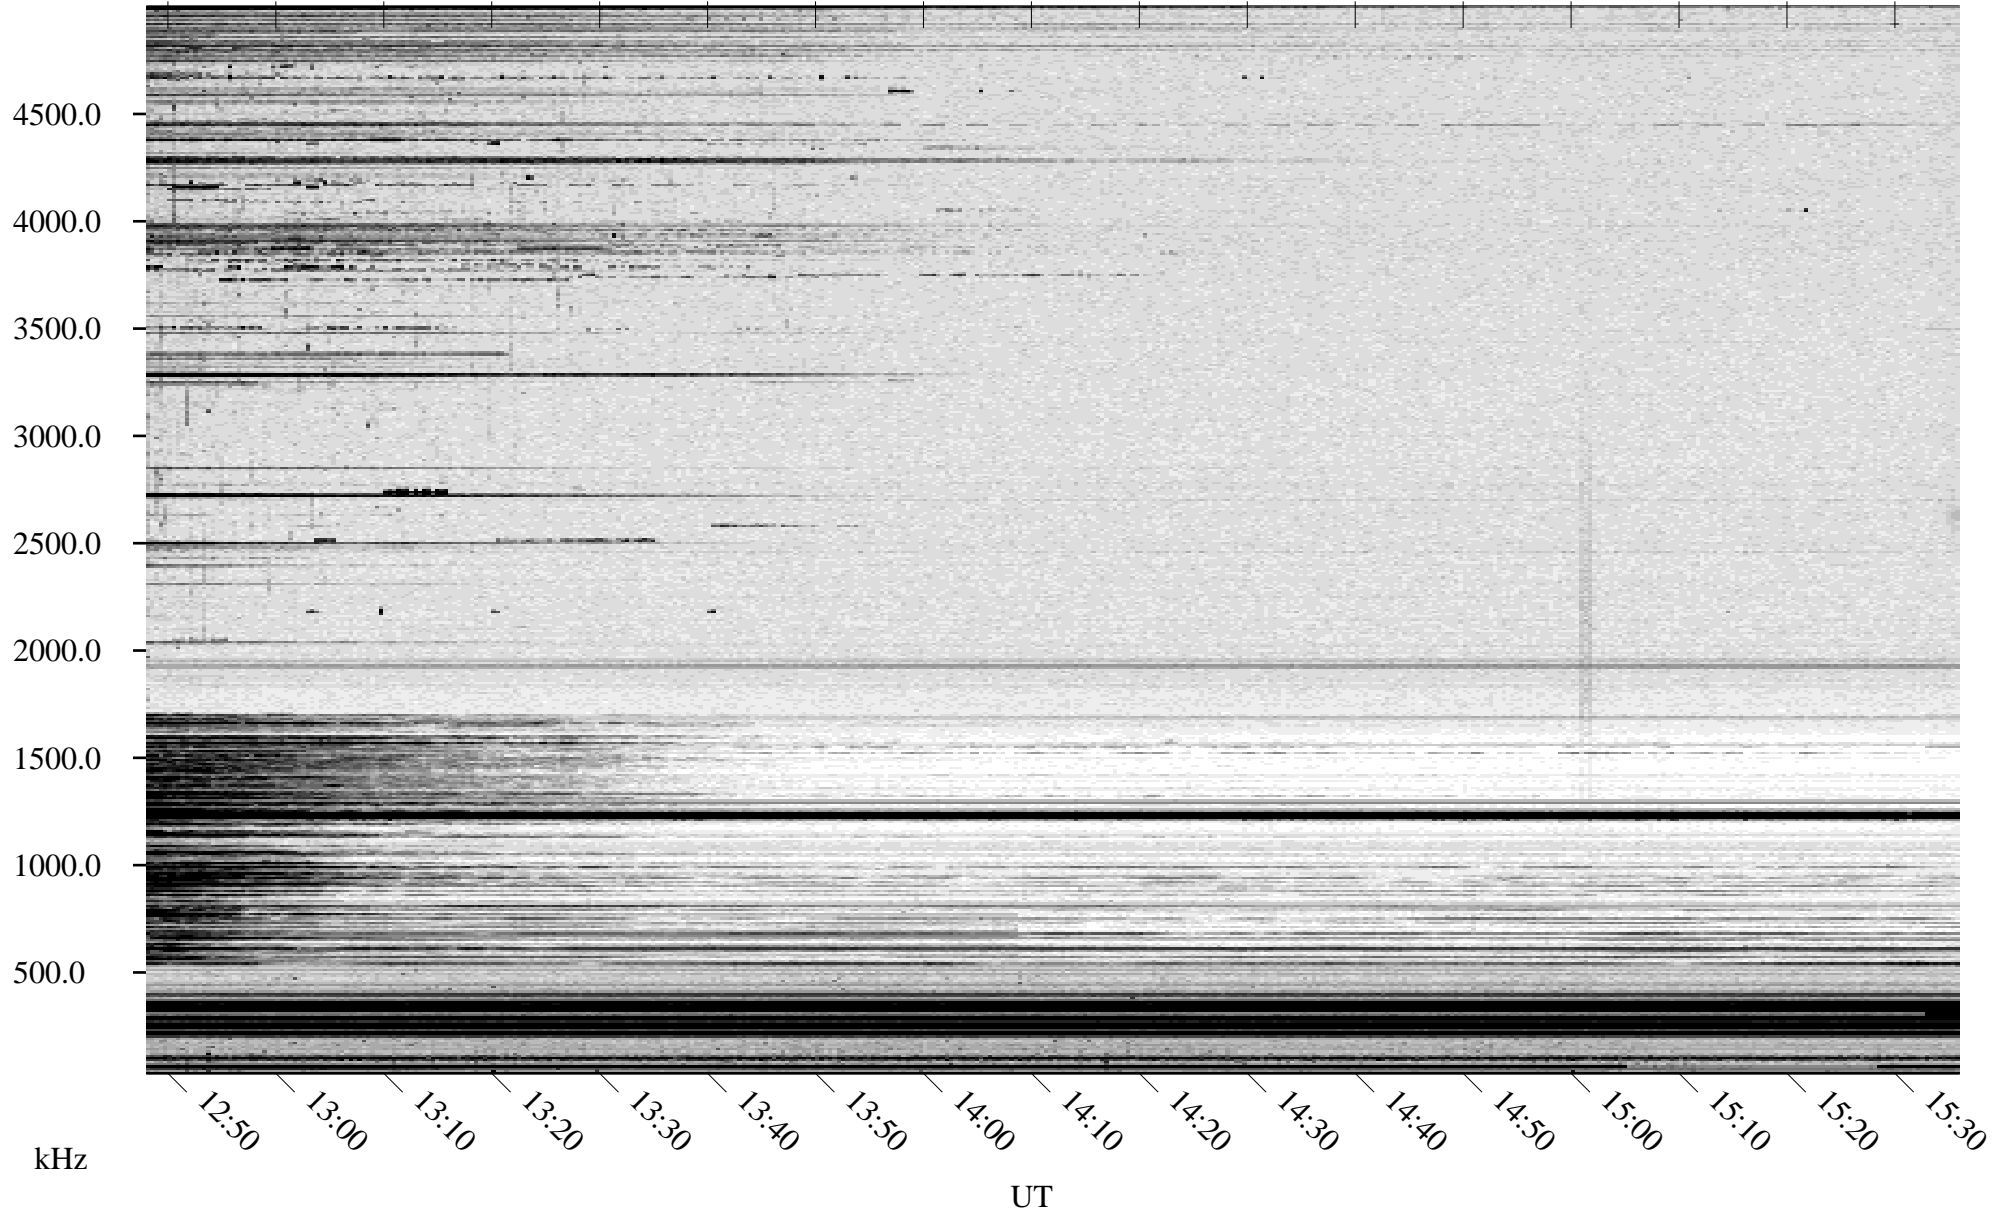

10/10/2006 Churchill, Manitoba

Linear Scale Black = 161 White = 15

ch06283l.r06m max_12

Page 1

10/10/2006 Churchill, Manitoba

Linear Scale Black = 161 White = 15

ch06283l.r06m max_12

Page 2

10/11/2006 Churchill, Manitoba

Linear Scale Black = 161 White = 15

ch06283l.r06m max_12

Page 3

10/11/2006 Churchill, Manitoba

Linear Scale Black = 161 White = 15

ch06283l.r06m max_12

Page 4

10/11/2006 Churchill, Manitoba

Linear Scale Black = 161 White = 15

ch06283l.r06m max_12

Page 5

10/11/2006 Churchill, Manitoba

Linear Scale Black = 161 White = 15

ch06283l.r06m max_12

Page 6

10/11/2006 Churchill, Manitoba

Linear Scale Black = 161 White = 15

ch06283l.r06m max_12

Page 7

10/11/2006 Churchill, Manitoba

Linear Scale Black = 161 White = 15

ch06283l.r06m max_12