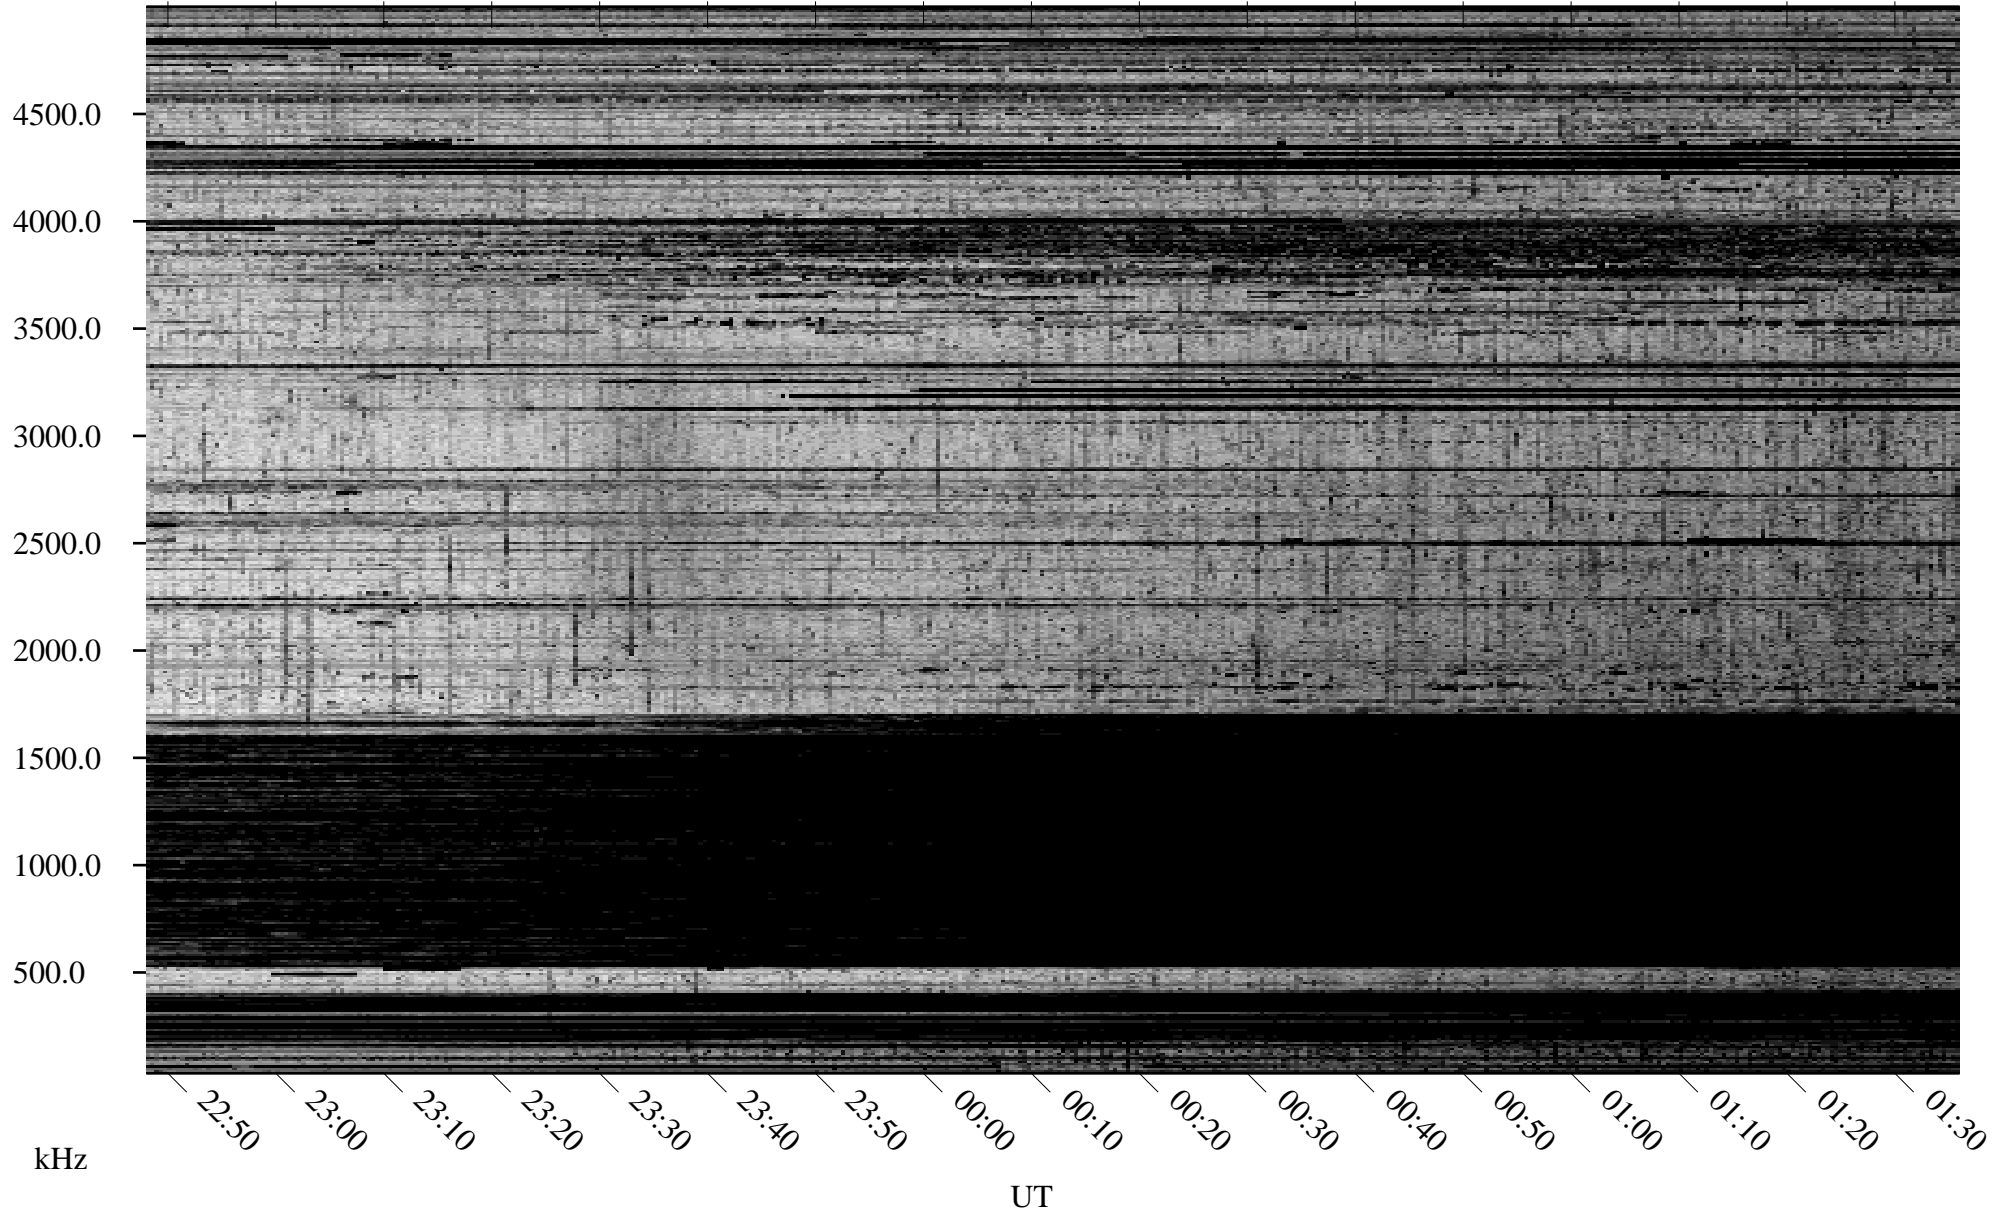

10/10/2006 Churchill, Manitoba

Linear Scale Black = 161 White = 15

ch06283l.r06m max_12

Page 1

10/10/2006 Churchill, Manitoba

Linear Scale Black = 161 White = 15

ch06283l.r06m max_12

Page 2

10/11/2006 Churchill, Manitoba

Linear Scale Black = 161 White = 15

ch06283l.r06m max_12

Page 3

10/11/2006 Churchill, Manitoba

Linear Scale Black = 161 White = 15

ch06283l.r06m max_12

Page 4

10/11/2006 Churchill, Manitoba

Linear Scale Black = 161 White = 15

ch06283l.r06m max_12

Page 5

10/11/2006 Churchill, Manitoba

Linear Scale Black = 161 White = 15

ch06283l.r06m max_12

Page 6

10/11/2006 Churchill, Manitoba

Linear Scale Black = 161 White = 15

ch06283l.r06m max_12

Page 7

10/11/2006 Churchill, Manitoba

Linear Scale Black = 161 White = 15

ch06283l.r06m max_12