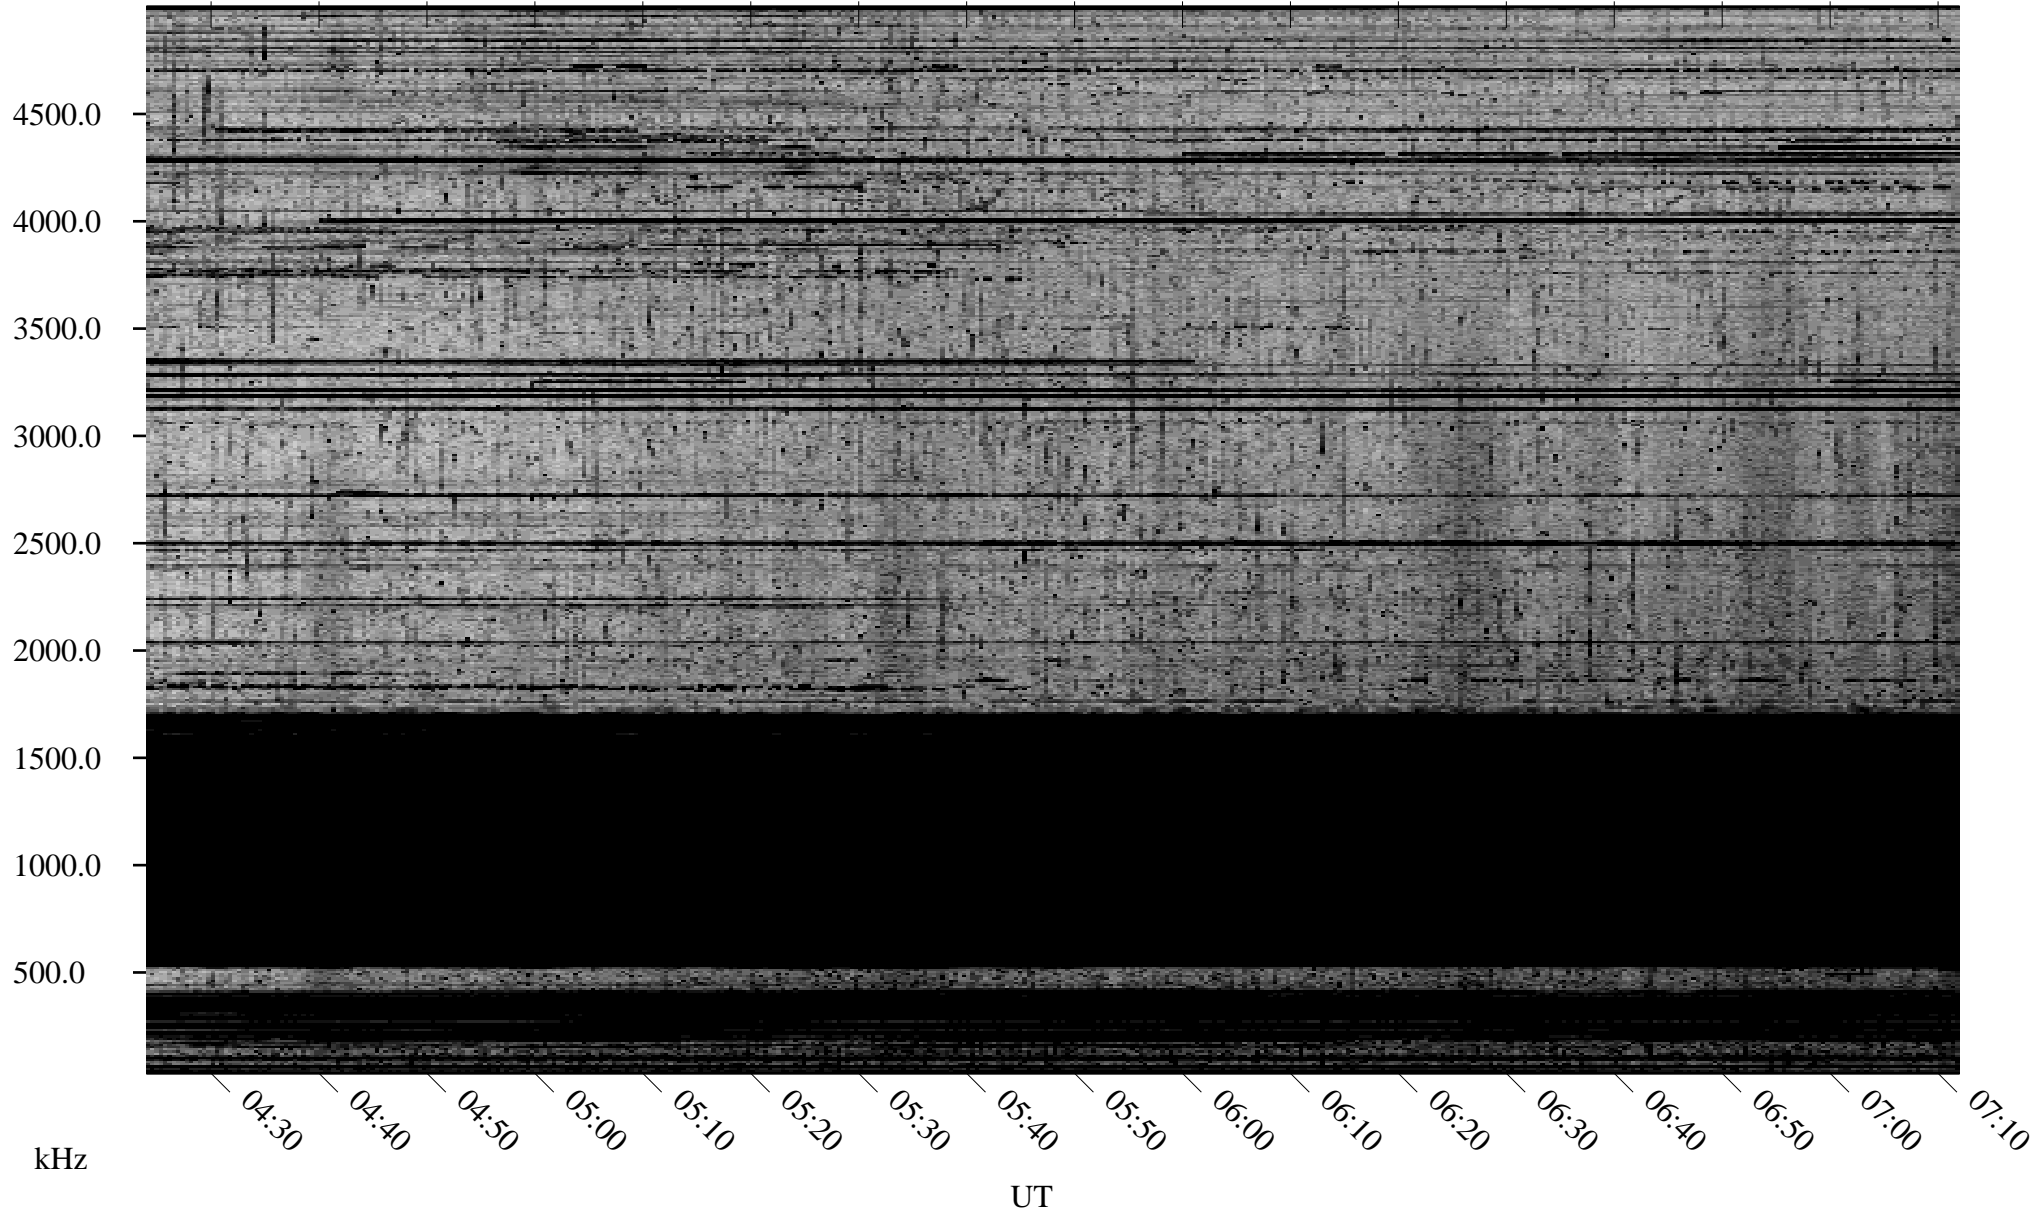

10/10/2006 Churchill, Manitoba

Linear Scale Black = 161 White = 15

ch06283l.r06m max_12

Page 1

10/10/2006 Churchill, Manitoba

Linear Scale Black = 161 White = 15

ch06283l.r06m max_12

Page 2

10/11/2006 Churchill, Manitoba

Linear Scale Black = 161 White = 15

ch06283l.r06m max_12

Page 3

10/11/2006 Churchill, Manitoba

Linear Scale Black = 161 White = 15

ch06283l.r06m max_12

Page 4

10/11/2006 Churchill, Manitoba

Linear Scale Black = 161 White = 15

ch06283l.r06m max_12

Page 5

10/11/2006 Churchill, Manitoba

Linear Scale Black = 161 White = 15

ch06283l.r06m max_12

Page 6

10/11/2006 Churchill, Manitoba

Linear Scale Black = 161 White = 15

ch06283l.r06m max_12

Page 7

10/11/2006 Churchill, Manitoba

Linear Scale Black = 161 White = 15

ch06283l.r06m max_12