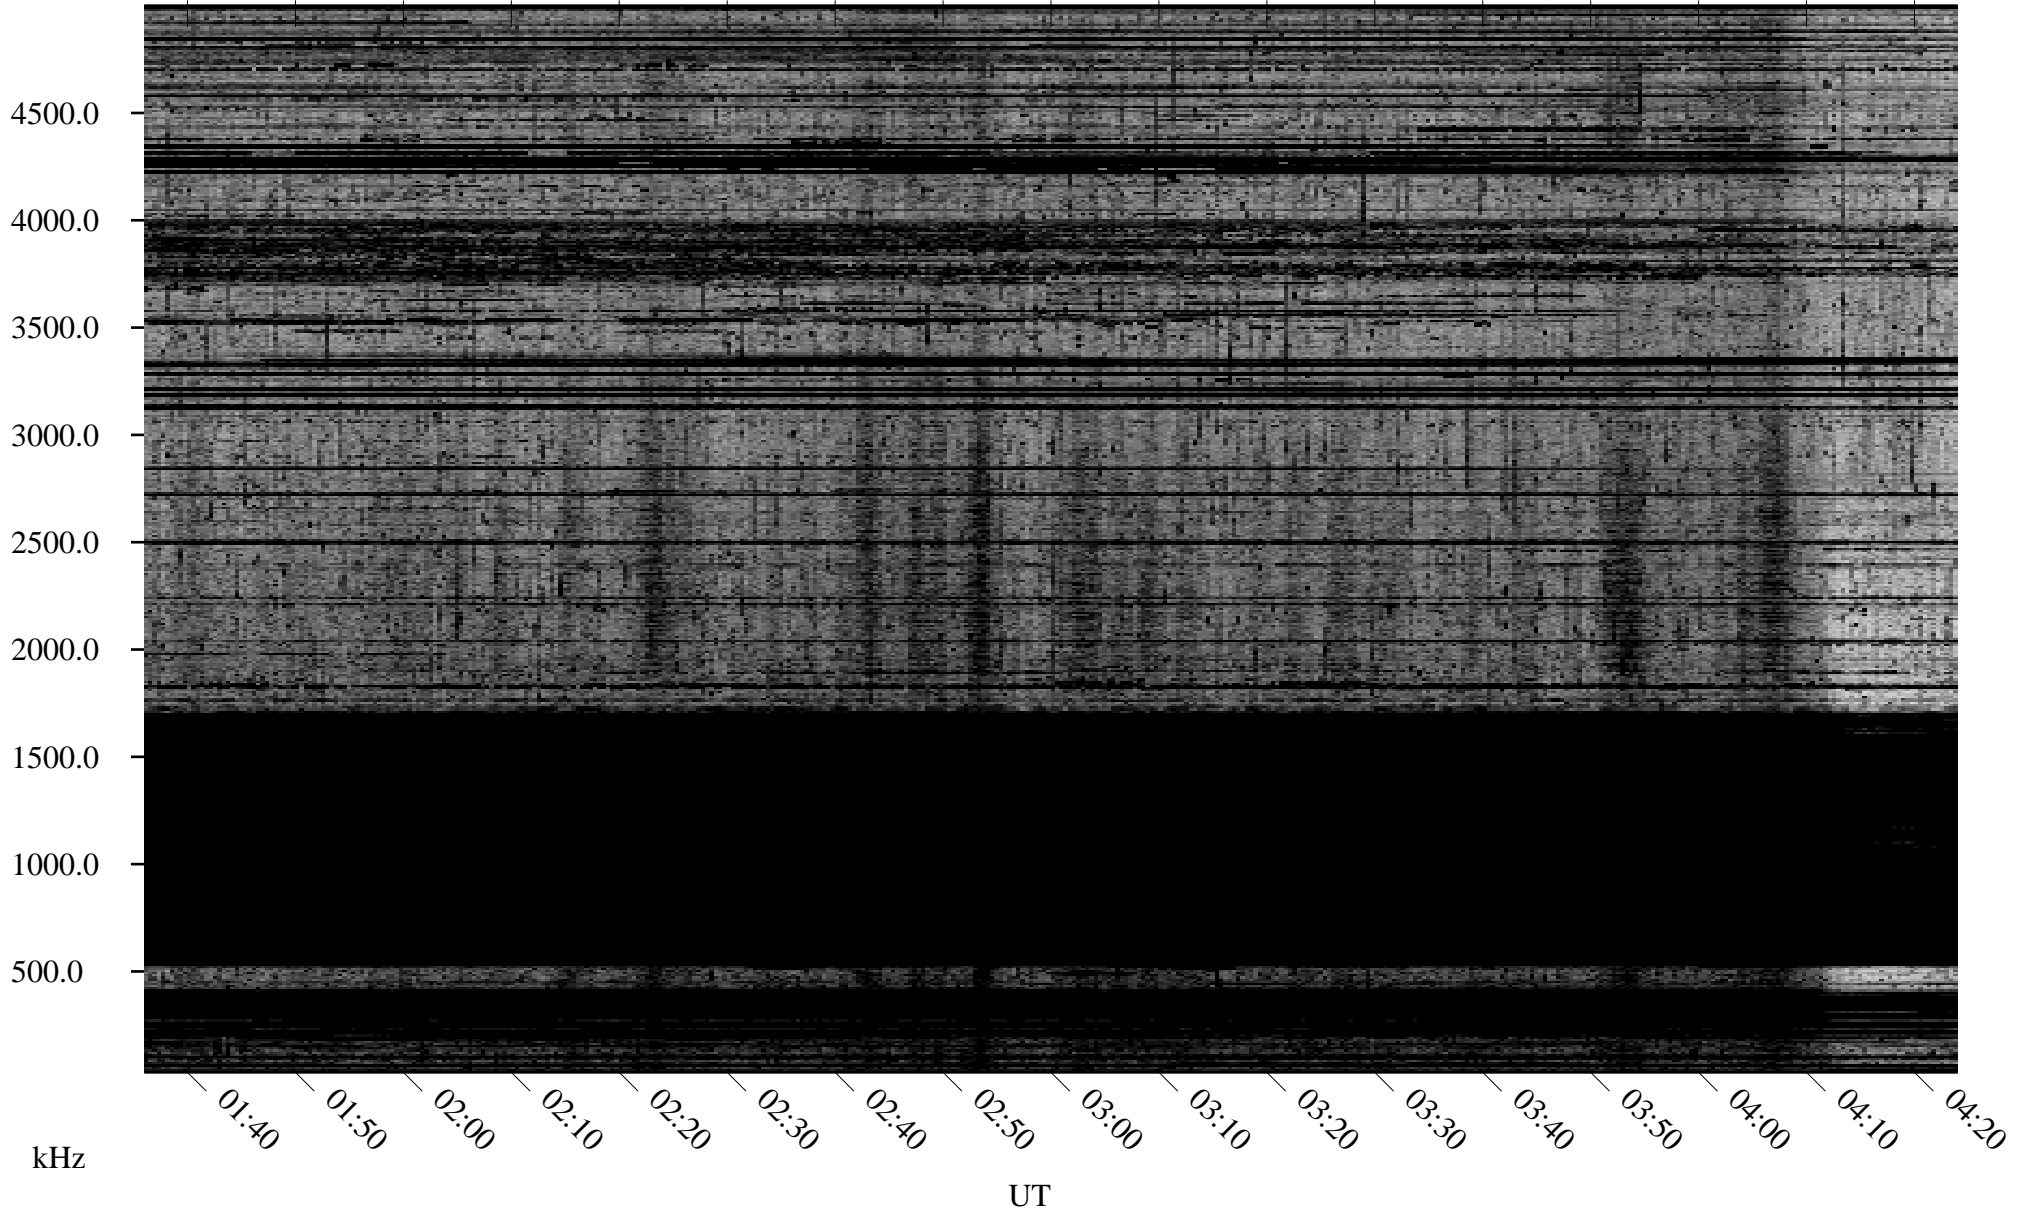

10/10/2006 Churchill, Manitoba

Linear Scale Black = 161 White = 15

ch06283l.r06m max_12

Page 1

10/10/2006 Churchill, Manitoba

Linear Scale Black = 161 White = 15

ch06283l.r06m max_12

Page 2

10/11/2006 Churchill, Manitoba

Linear Scale Black = 161 White = 15

ch06283l.r06m max_12

Page 3

10/11/2006 Churchill, Manitoba

Linear Scale Black = 161 White = 15

ch06283l.r06m max_12

Page 4

10/11/2006 Churchill, Manitoba

Linear Scale Black = 161 White = 15

ch06283l.r06m max_12

Page 5

10/11/2006 Churchill, Manitoba

Linear Scale Black = 161 White = 15

ch06283l.r06m max_12

Page 6

10/11/2006 Churchill, Manitoba

Linear Scale Black = 161 White = 15

ch06283l.r06m max_12

Page 7

10/11/2006 Churchill, Manitoba

Linear Scale Black = 161 White = 15

ch06283l.r06m max_12