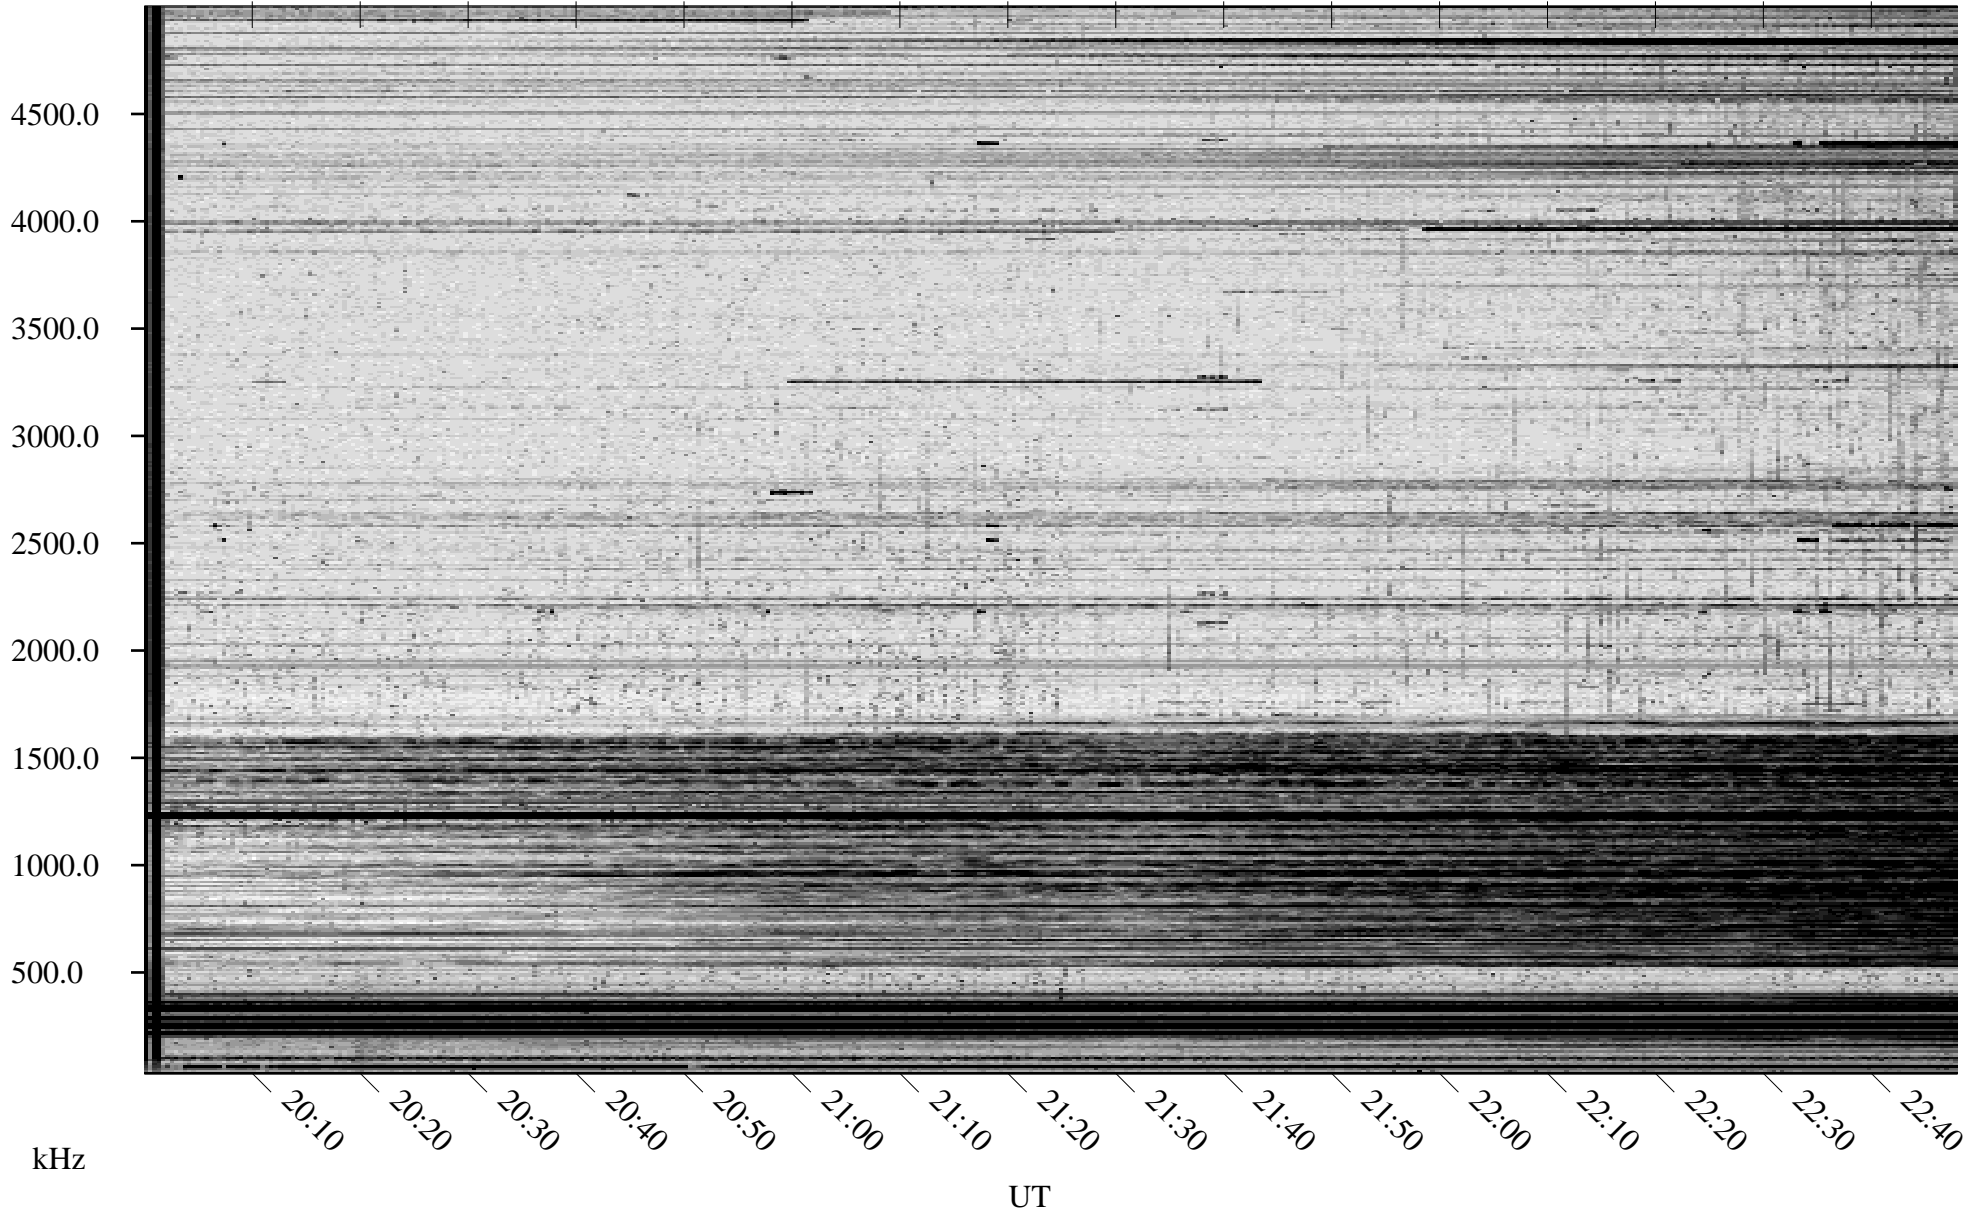

10/10/2006 Churchill, Manitoba

Linear Scale Black = 161 White = 15

ch06283l.r06m max_12

Page 1

10/10/2006 Churchill, Manitoba

Linear Scale Black = 161 White = 15

ch06283l.r06m max_12

Page 2

10/11/2006 Churchill, Manitoba

Linear Scale Black = 161 White = 15

ch06283l.r06m max_12

Page 3

10/11/2006 Churchill, Manitoba

Linear Scale Black = 161 White = 15

ch06283l.r06m max_12

Page 4

10/11/2006 Churchill, Manitoba

Linear Scale Black = 161 White = 15

ch06283l.r06m max_12

Page 5

10/11/2006 Churchill, Manitoba

Linear Scale Black = 161 White = 15

ch06283l.r06m max_12

Page 6

10/11/2006 Churchill, Manitoba

Linear Scale Black = 161 White = 15

ch06283l.r06m max_12

Page 7

10/11/2006 Churchill, Manitoba

Linear Scale Black = 161 White = 15

ch06283l.r06m max_12