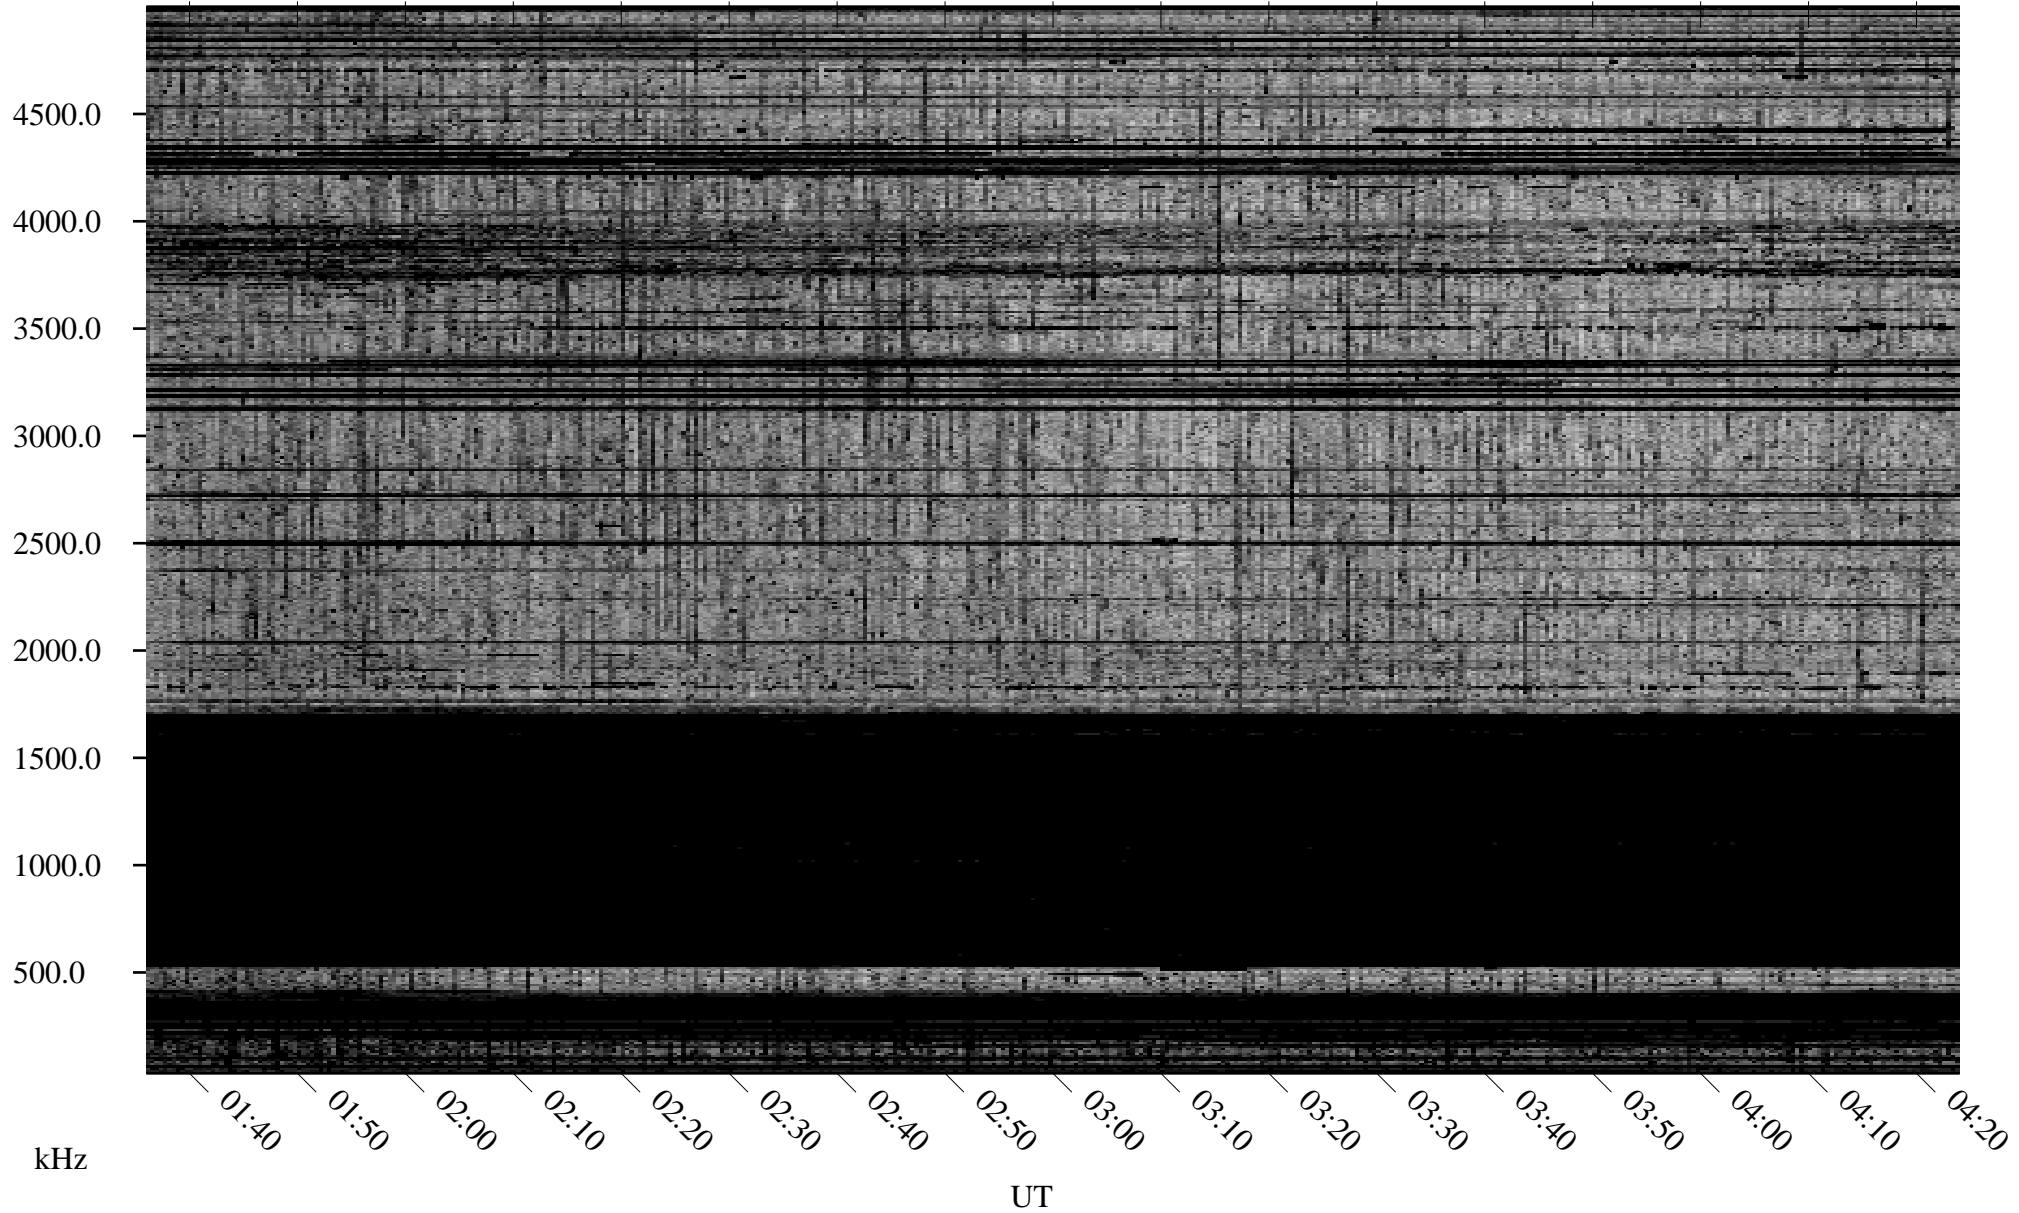

10/11/2006 Churchill, Manitoba

Linear Scale Black = 161 White = 15

ch06284l.r00m max_12

Page 1

10/11/2006 Churchill, Manitoba

Linear Scale Black = 161 White = 15

ch06284l.r00m max_12

Page 2

10/12/2006 Churchill, Manitoba

Linear Scale Black = 161 White = 15

ch06284l.r00m max_12

Page 3

10/12/2006 Churchill, Manitoba

Linear Scale Black = 161 White = 15

ch06284l.r00m max_12

Page 4

10/12/2006 Churchill, Manitoba

Linear Scale Black = 161 White = 15

ch06284l.r00m max_12

Page 5

10/12/2006 Churchill, Manitoba

Linear Scale Black = 161 White = 15

ch06284l.r00m max_12

Page 6

10/12/2006 Churchill, Manitoba

Linear Scale Black = 161 White = 15

ch06284l.r00m max_12

Page 7

10/12/2006 Churchill, Manitoba

Linear Scale Black = 161 White = 15

ch06284l.r00m max_12

Page 8