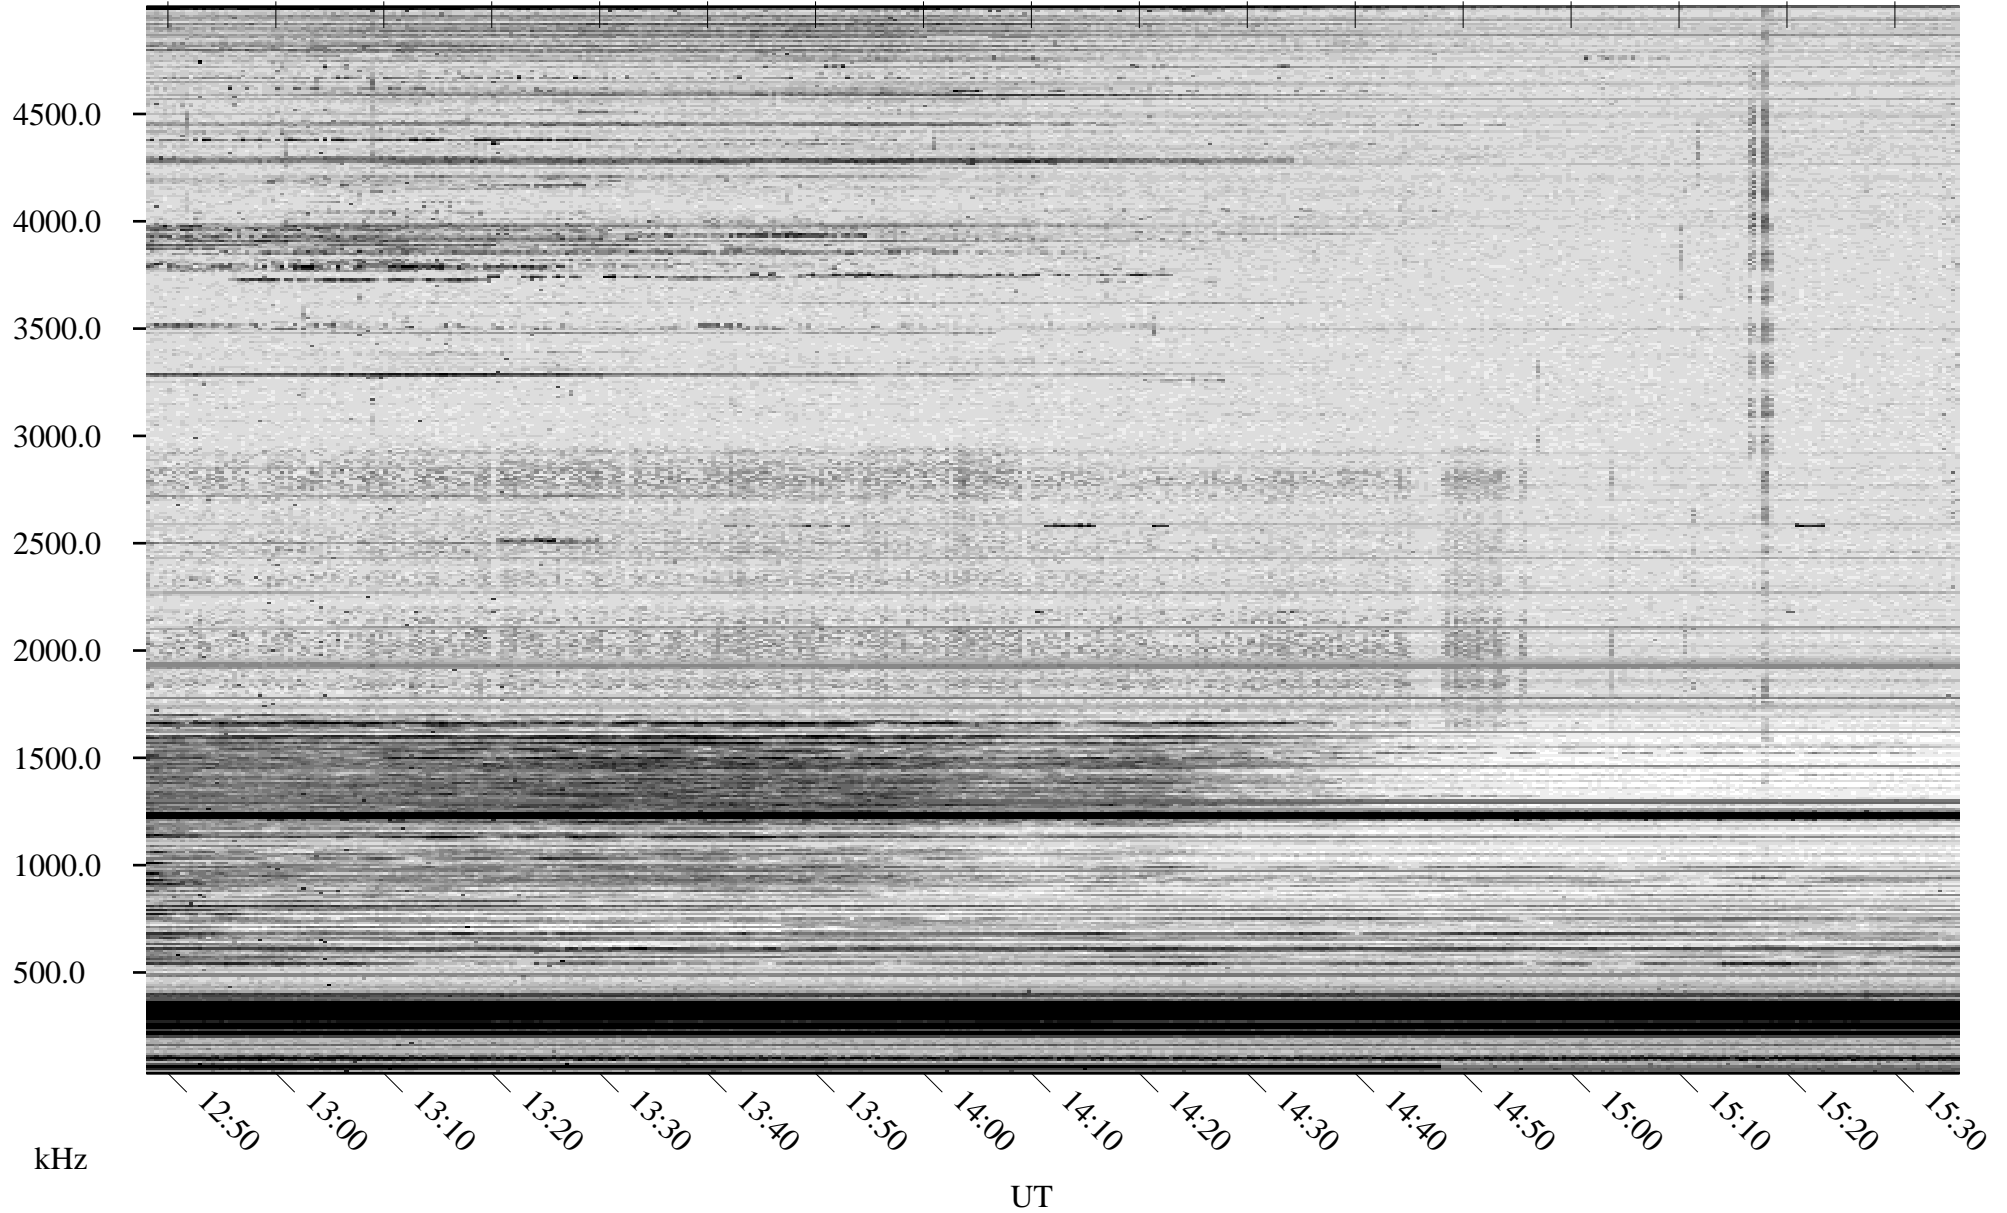

10/11/2006 Churchill, Manitoba

Linear Scale Black = 161 White = 15

ch06284l.r00m max_12

Page 1

10/11/2006 Churchill, Manitoba

Linear Scale Black = 161 White = 15

ch06284l.r00m max_12

Page 2

10/12/2006 Churchill, Manitoba

Linear Scale Black = 161 White = 15

ch06284l.r00m max_12

Page 3

10/12/2006 Churchill, Manitoba

Linear Scale Black = 161 White = 15

ch06284l.r00m max_12

Page 4

10/12/2006 Churchill, Manitoba

Linear Scale Black = 161 White = 15

ch06284l.r00m max_12

Page 5

10/12/2006 Churchill, Manitoba

Linear Scale Black = 161 White = 15

ch06284l.r00m max_12

Page 6

10/12/2006 Churchill, Manitoba

Linear Scale Black = 161 White = 15

ch06284l.r00m max_12

Page 7

10/12/2006 Churchill, Manitoba

Linear Scale Black = 161 White = 15

ch06284l.r00m max_12

Page 8