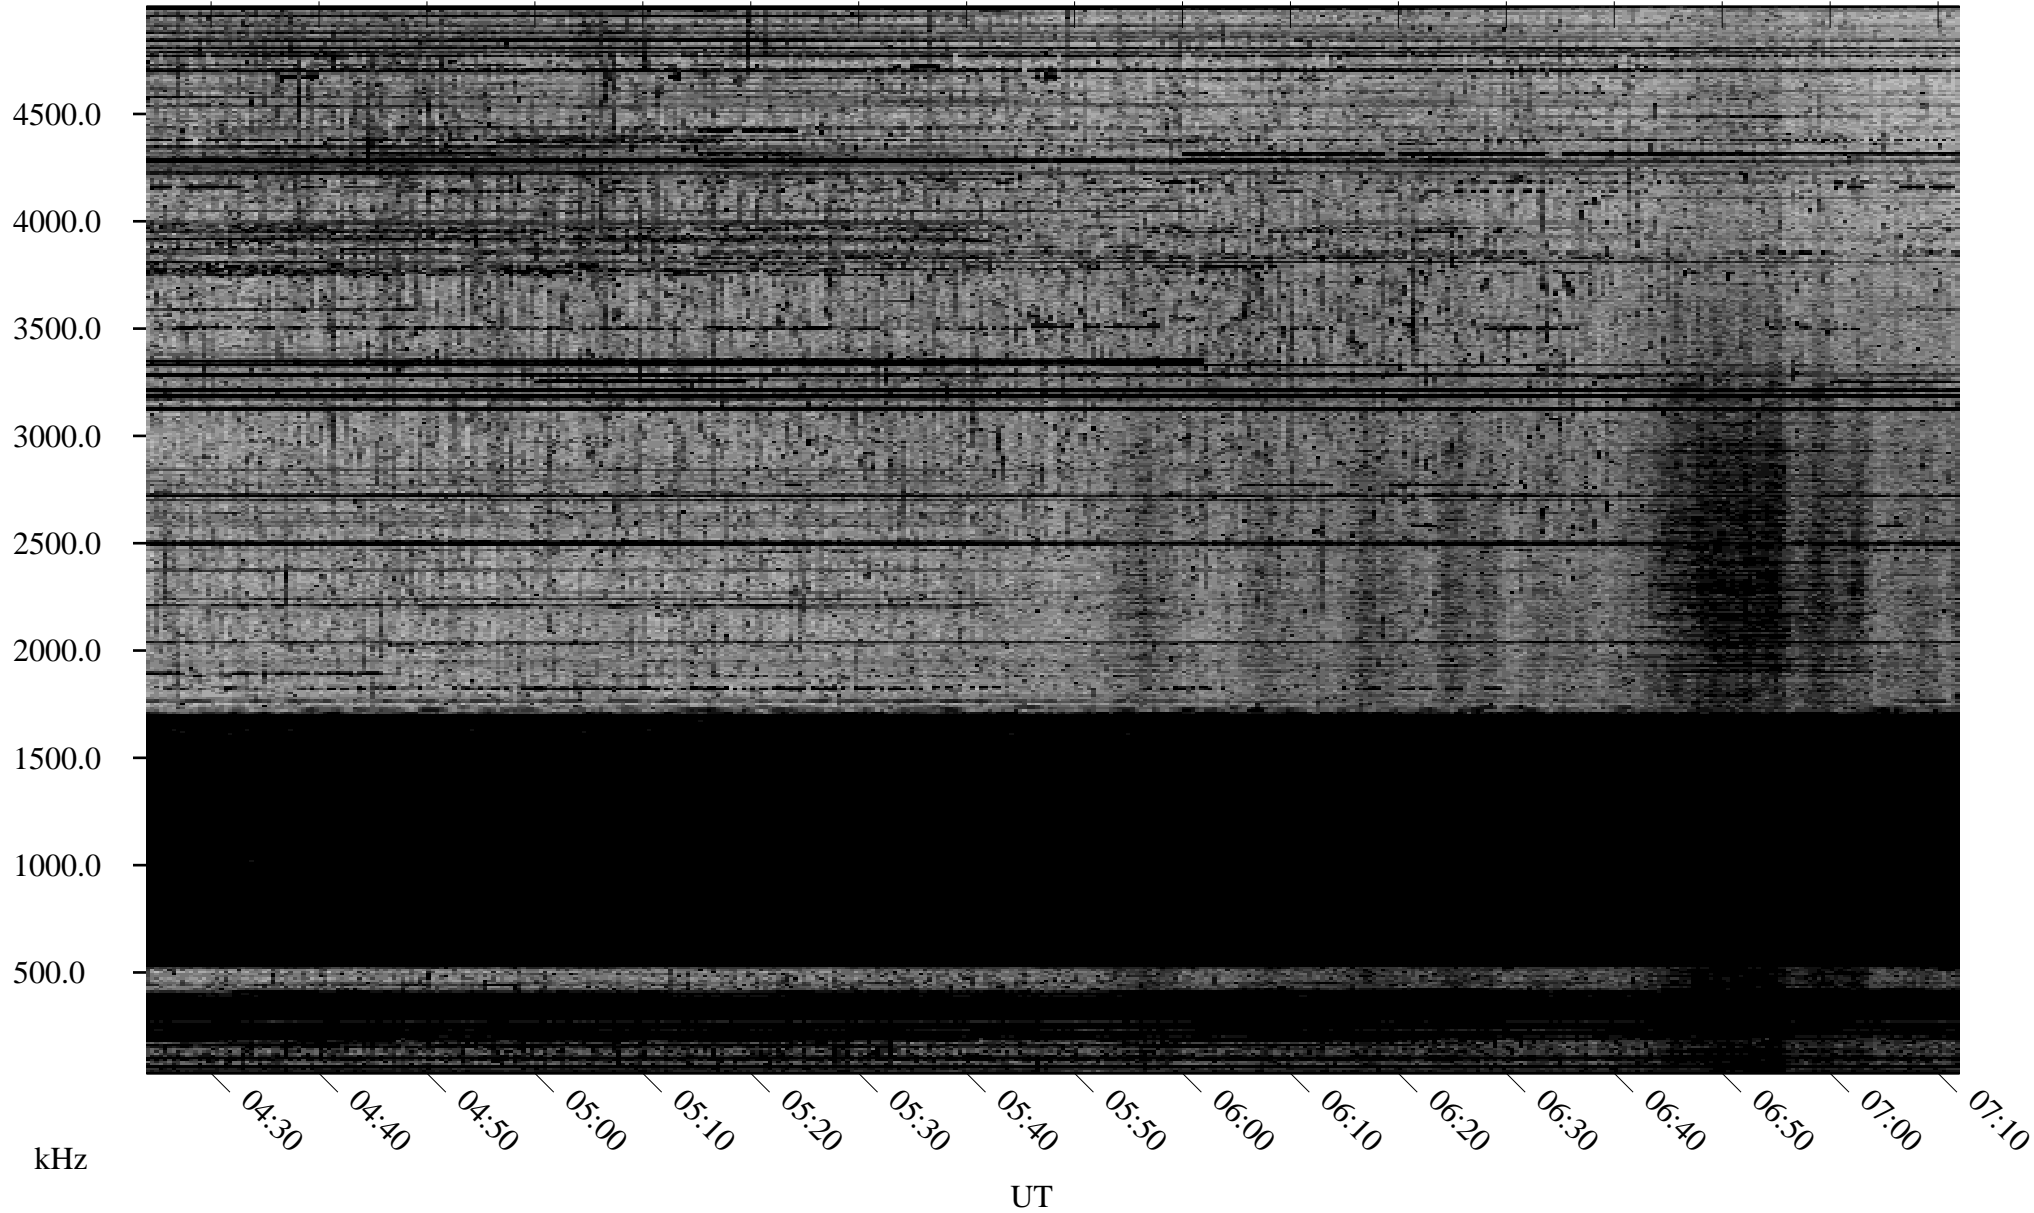

10/11/2006 Churchill, Manitoba

Linear Scale Black = 161 White = 15

ch06284l.r00m max_12

Page 1

10/11/2006 Churchill, Manitoba

Linear Scale Black = 161 White = 15

ch06284l.r00m max_12

Page 2

10/12/2006 Churchill, Manitoba

Linear Scale Black = 161 White = 15

ch06284l.r00m max_12

Page 3

10/12/2006 Churchill, Manitoba

Linear Scale Black = 161 White = 15

ch06284l.r00m max_12

Page 4

10/12/2006 Churchill, Manitoba

Linear Scale Black = 161 White = 15

ch06284l.r00m max_12

Page 5

10/12/2006 Churchill, Manitoba

Linear Scale Black = 161 White = 15

ch06284l.r00m max_12

Page 6

10/12/2006 Churchill, Manitoba

Linear Scale Black = 161 White = 15

ch06284l.r00m max_12

Page 7

10/12/2006 Churchill, Manitoba

Linear Scale Black = 161 White = 15

ch06284l.r00m max_12

Page 8