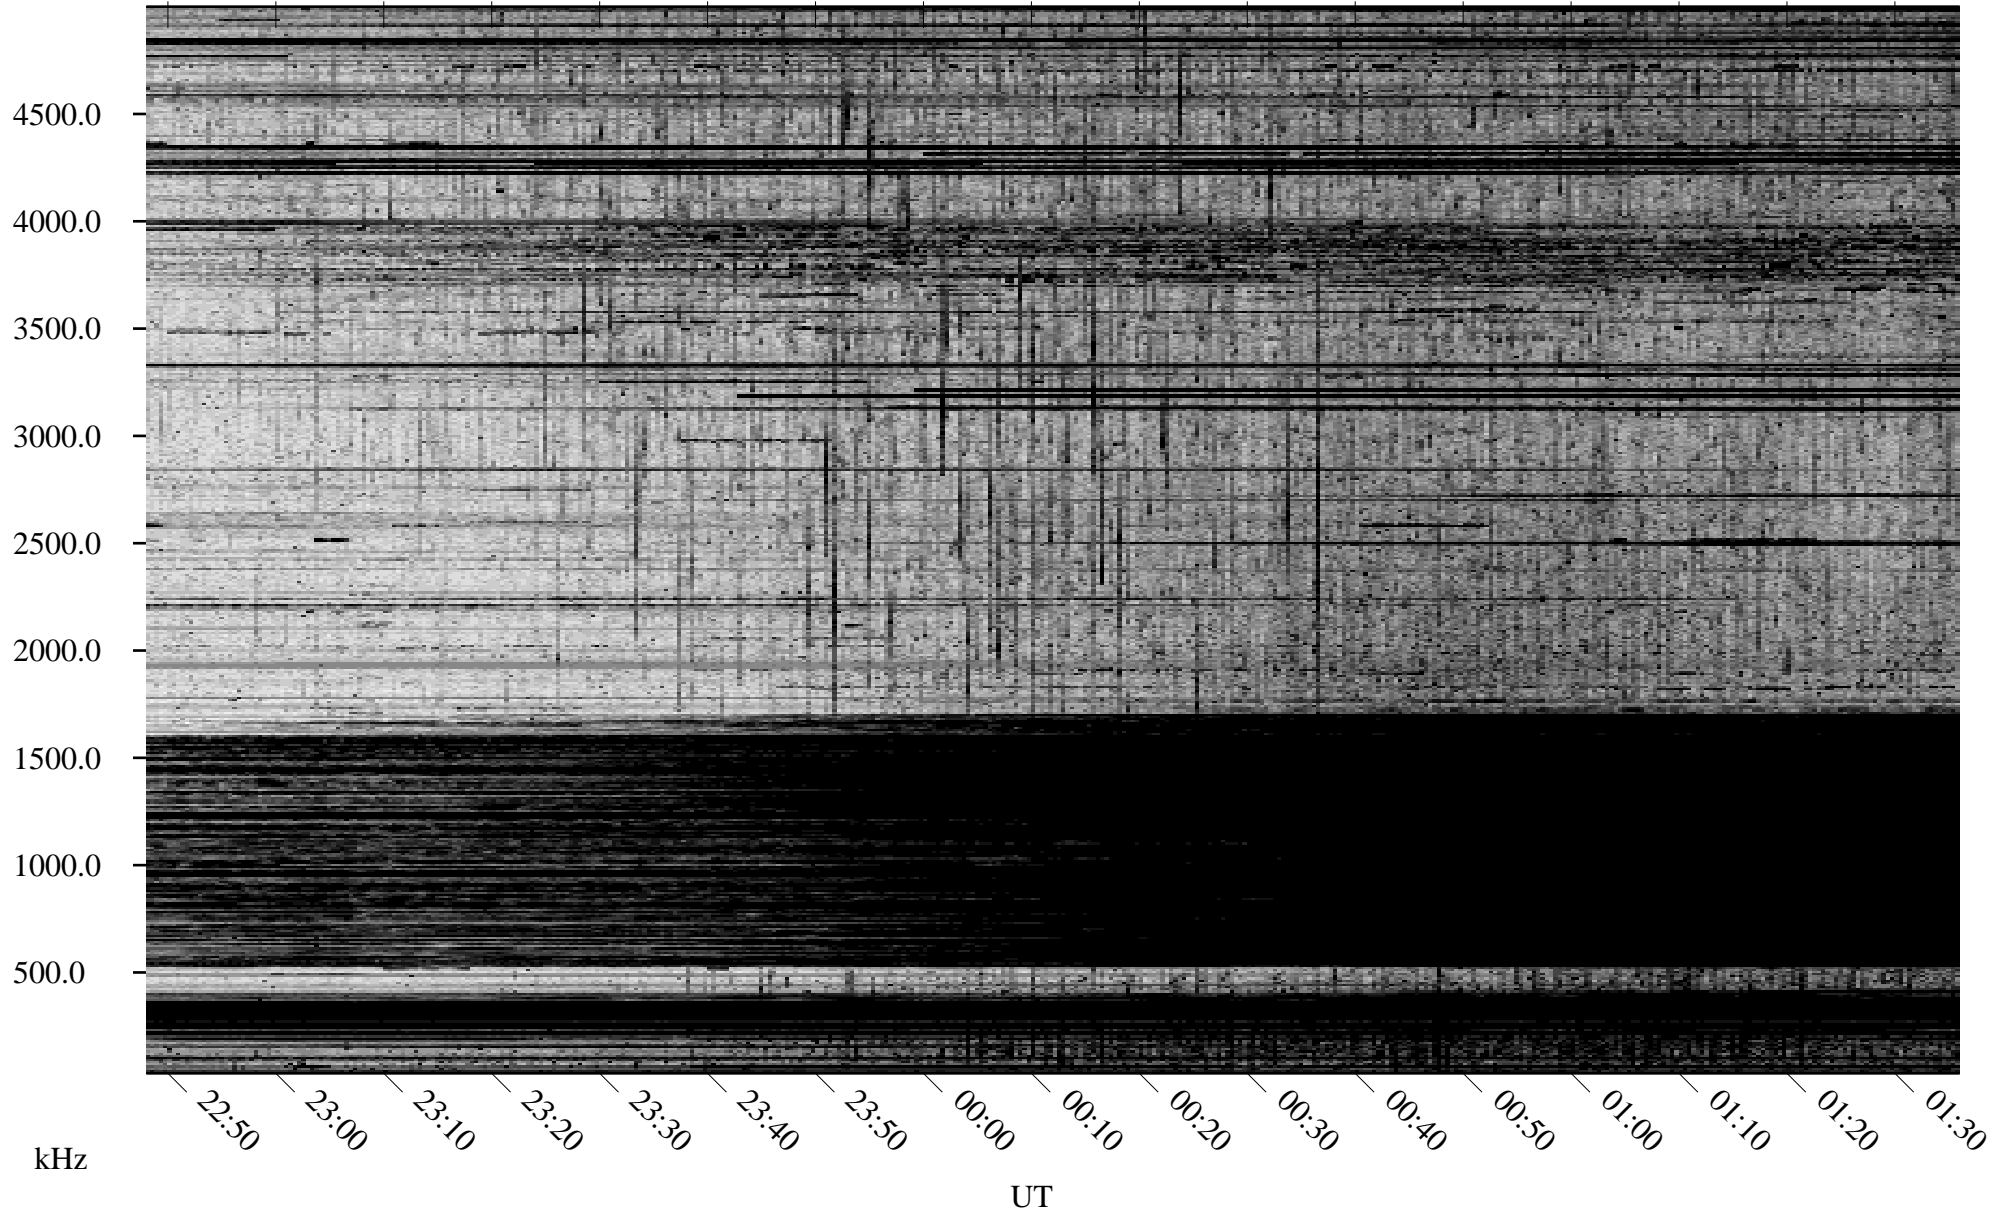

10/11/2006 Churchill, Manitoba

Linear Scale Black = 161 White = 15

ch06284l.r00m max_12

Page 1

10/11/2006 Churchill, Manitoba

Linear Scale Black = 161 White = 15

ch06284l.r00m max_12

Page 2

10/12/2006 Churchill, Manitoba

Linear Scale Black = 161 White = 15

ch06284l.r00m max_12

Page 3

10/12/2006 Churchill, Manitoba

Linear Scale Black = 161 White = 15

ch06284l.r00m max_12

Page 4

10/12/2006 Churchill, Manitoba

Linear Scale Black = 161 White = 15

ch06284l.r00m max_12

Page 5

10/12/2006 Churchill, Manitoba

Linear Scale Black = 161 White = 15

ch06284l.r00m max_12

Page 6

10/12/2006 Churchill, Manitoba

Linear Scale Black = 161 White = 15

ch06284l.r00m max_12

Page 7

10/12/2006 Churchill, Manitoba

Linear Scale Black = 161 White = 15

ch06284l.r00m max_12

Page 8