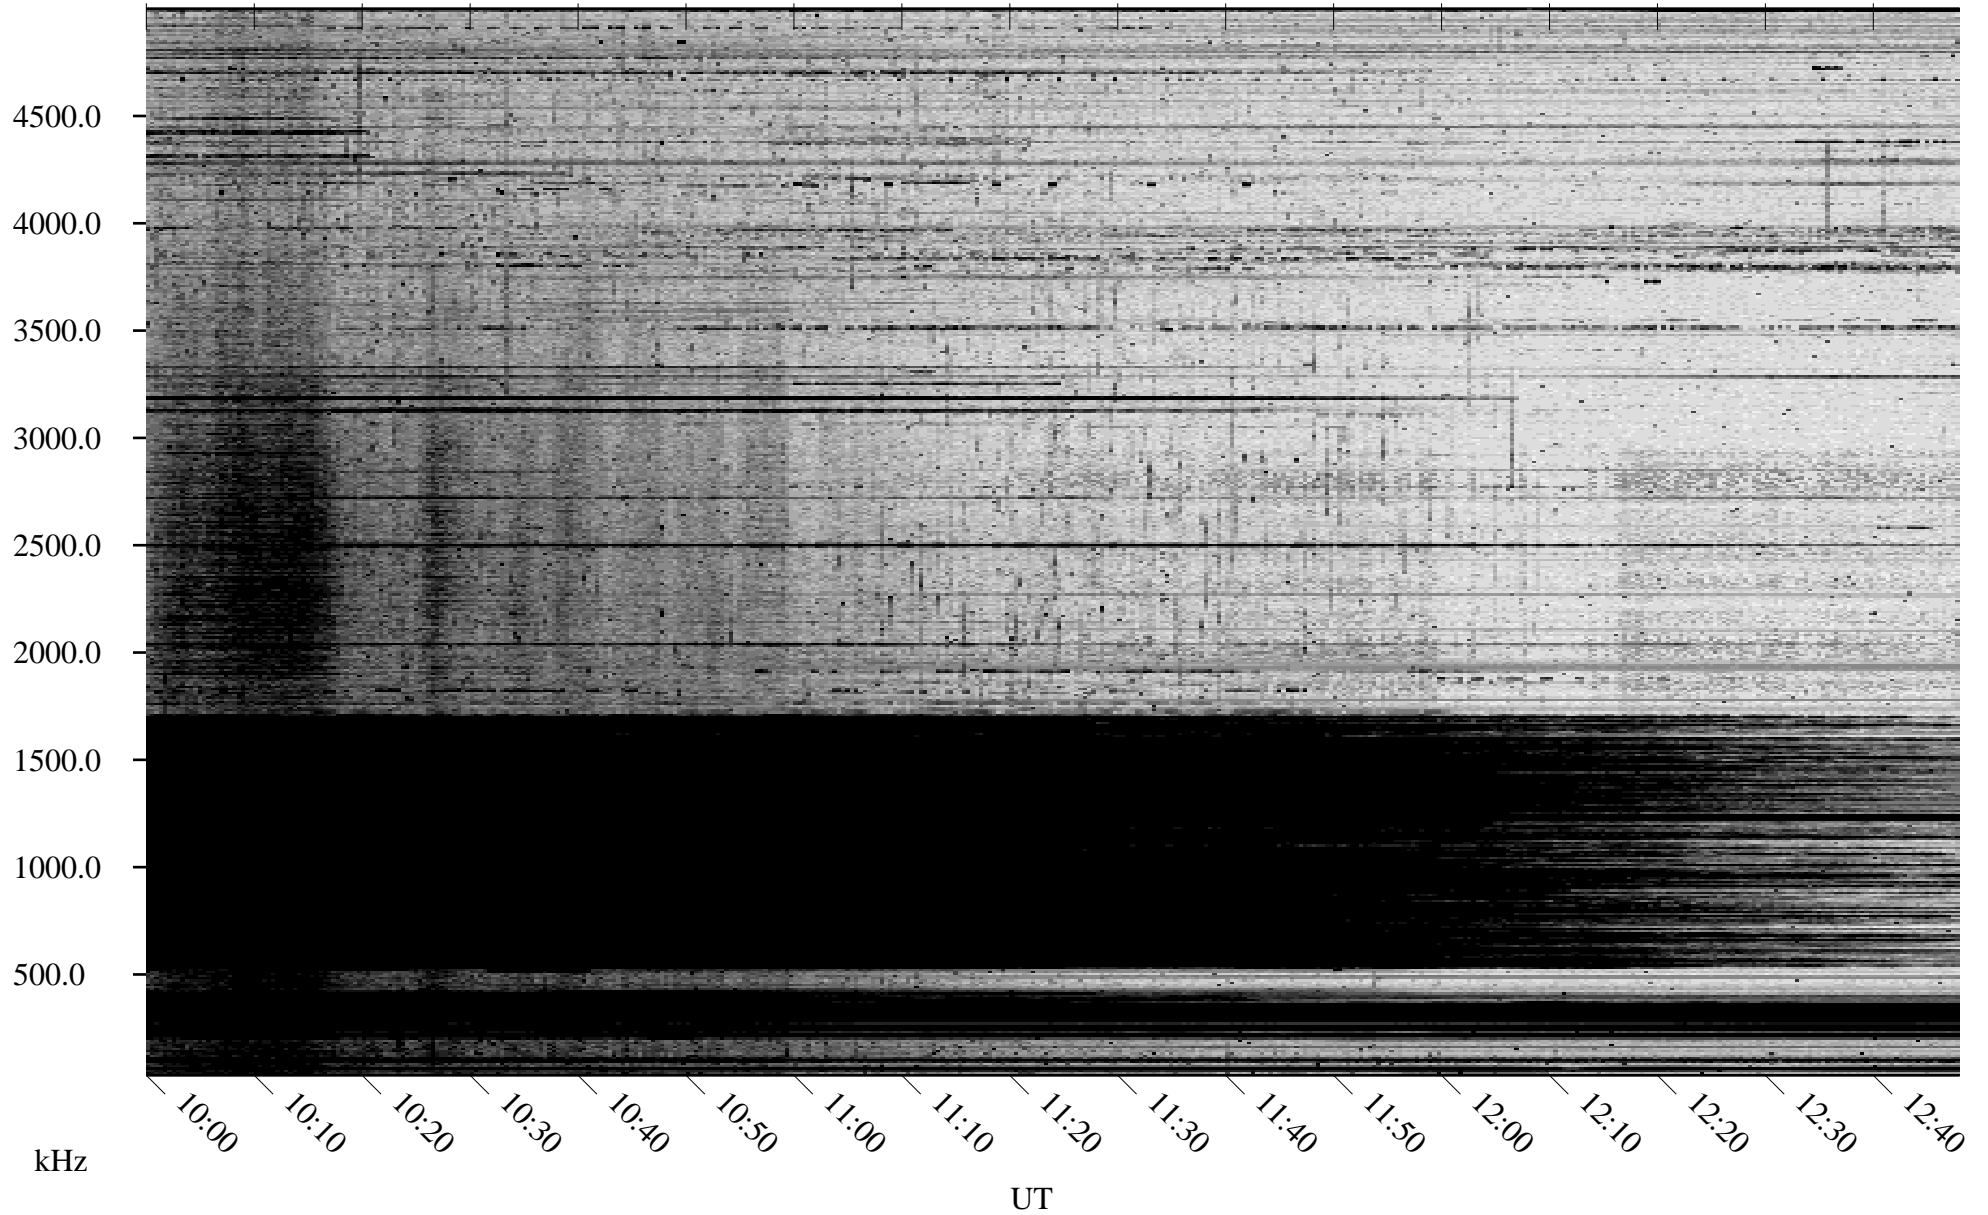

10/11/2006 Churchill, Manitoba

Linear Scale Black = 161 White = 15

ch06284l.r00m max_12

Page 1

10/11/2006 Churchill, Manitoba

Linear Scale Black = 161 White = 15

ch06284l.r00m max_12

Page 2

10/12/2006 Churchill, Manitoba

Linear Scale Black = 161 White = 15

ch06284l.r00m max_12

Page 3

10/12/2006 Churchill, Manitoba

Linear Scale Black = 161 White = 15

ch06284l.r00m max_12

Page 4

10/12/2006 Churchill, Manitoba

Linear Scale Black = 161 White = 15

ch06284l.r00m max_12

Page 5

10/12/2006 Churchill, Manitoba

Linear Scale Black = 161 White = 15

ch06284l.r00m max_12

Page 6

10/12/2006 Churchill, Manitoba

Linear Scale Black = 161 White = 15

ch06284l.r00m max_12

Page 7

10/12/2006 Churchill, Manitoba

Linear Scale Black = 161 White = 15

ch06284l.r00m max_12

Page 8