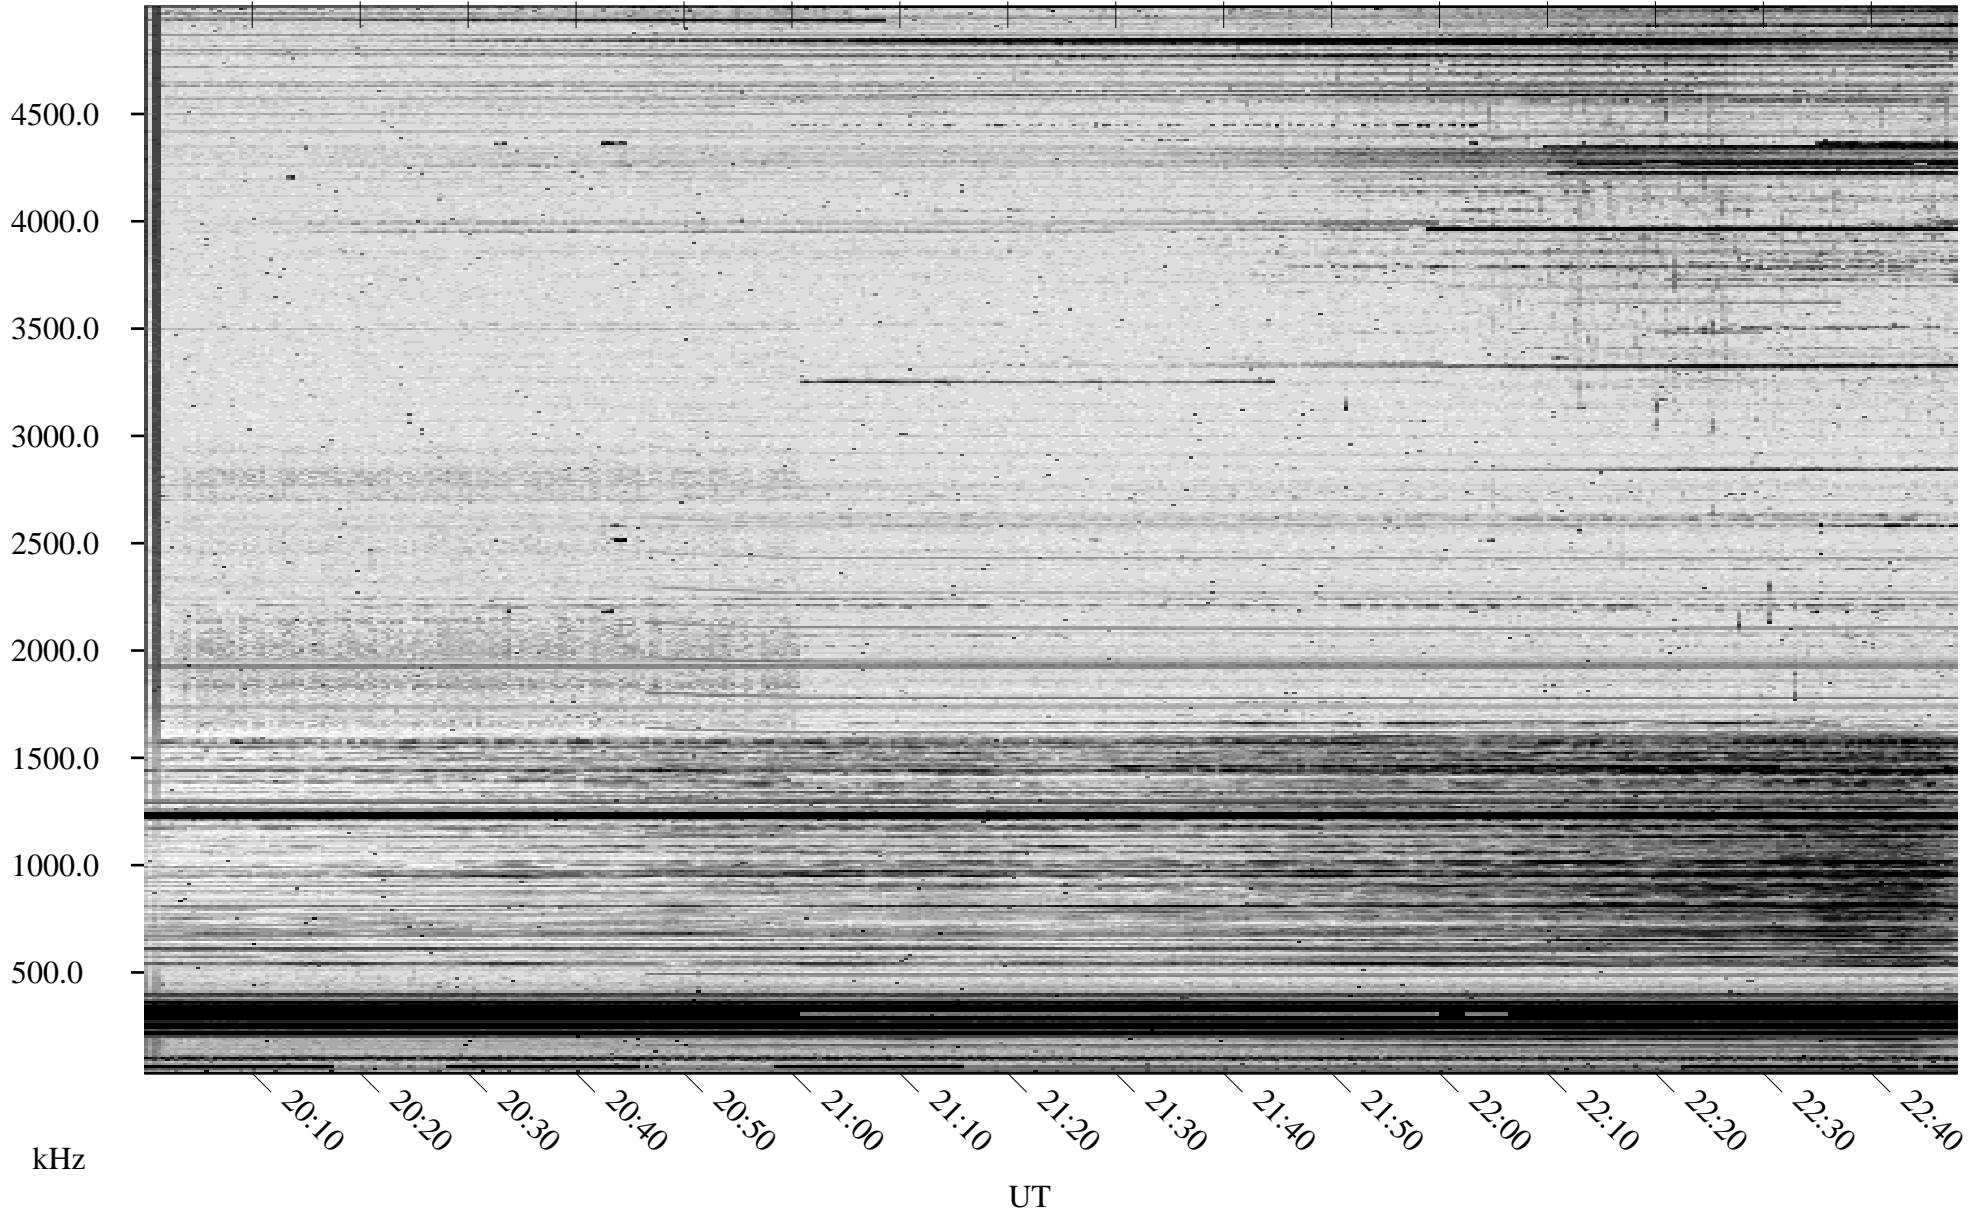

10/12/2006 Churchill, Manitoba

Linear Scale Black = 161 White = 15

ch06285l.r00m max_12

Page 1

10/12/2006 Churchill, Manitoba

Linear Scale Black = 161 White = 15

ch06285l.r00m max_12