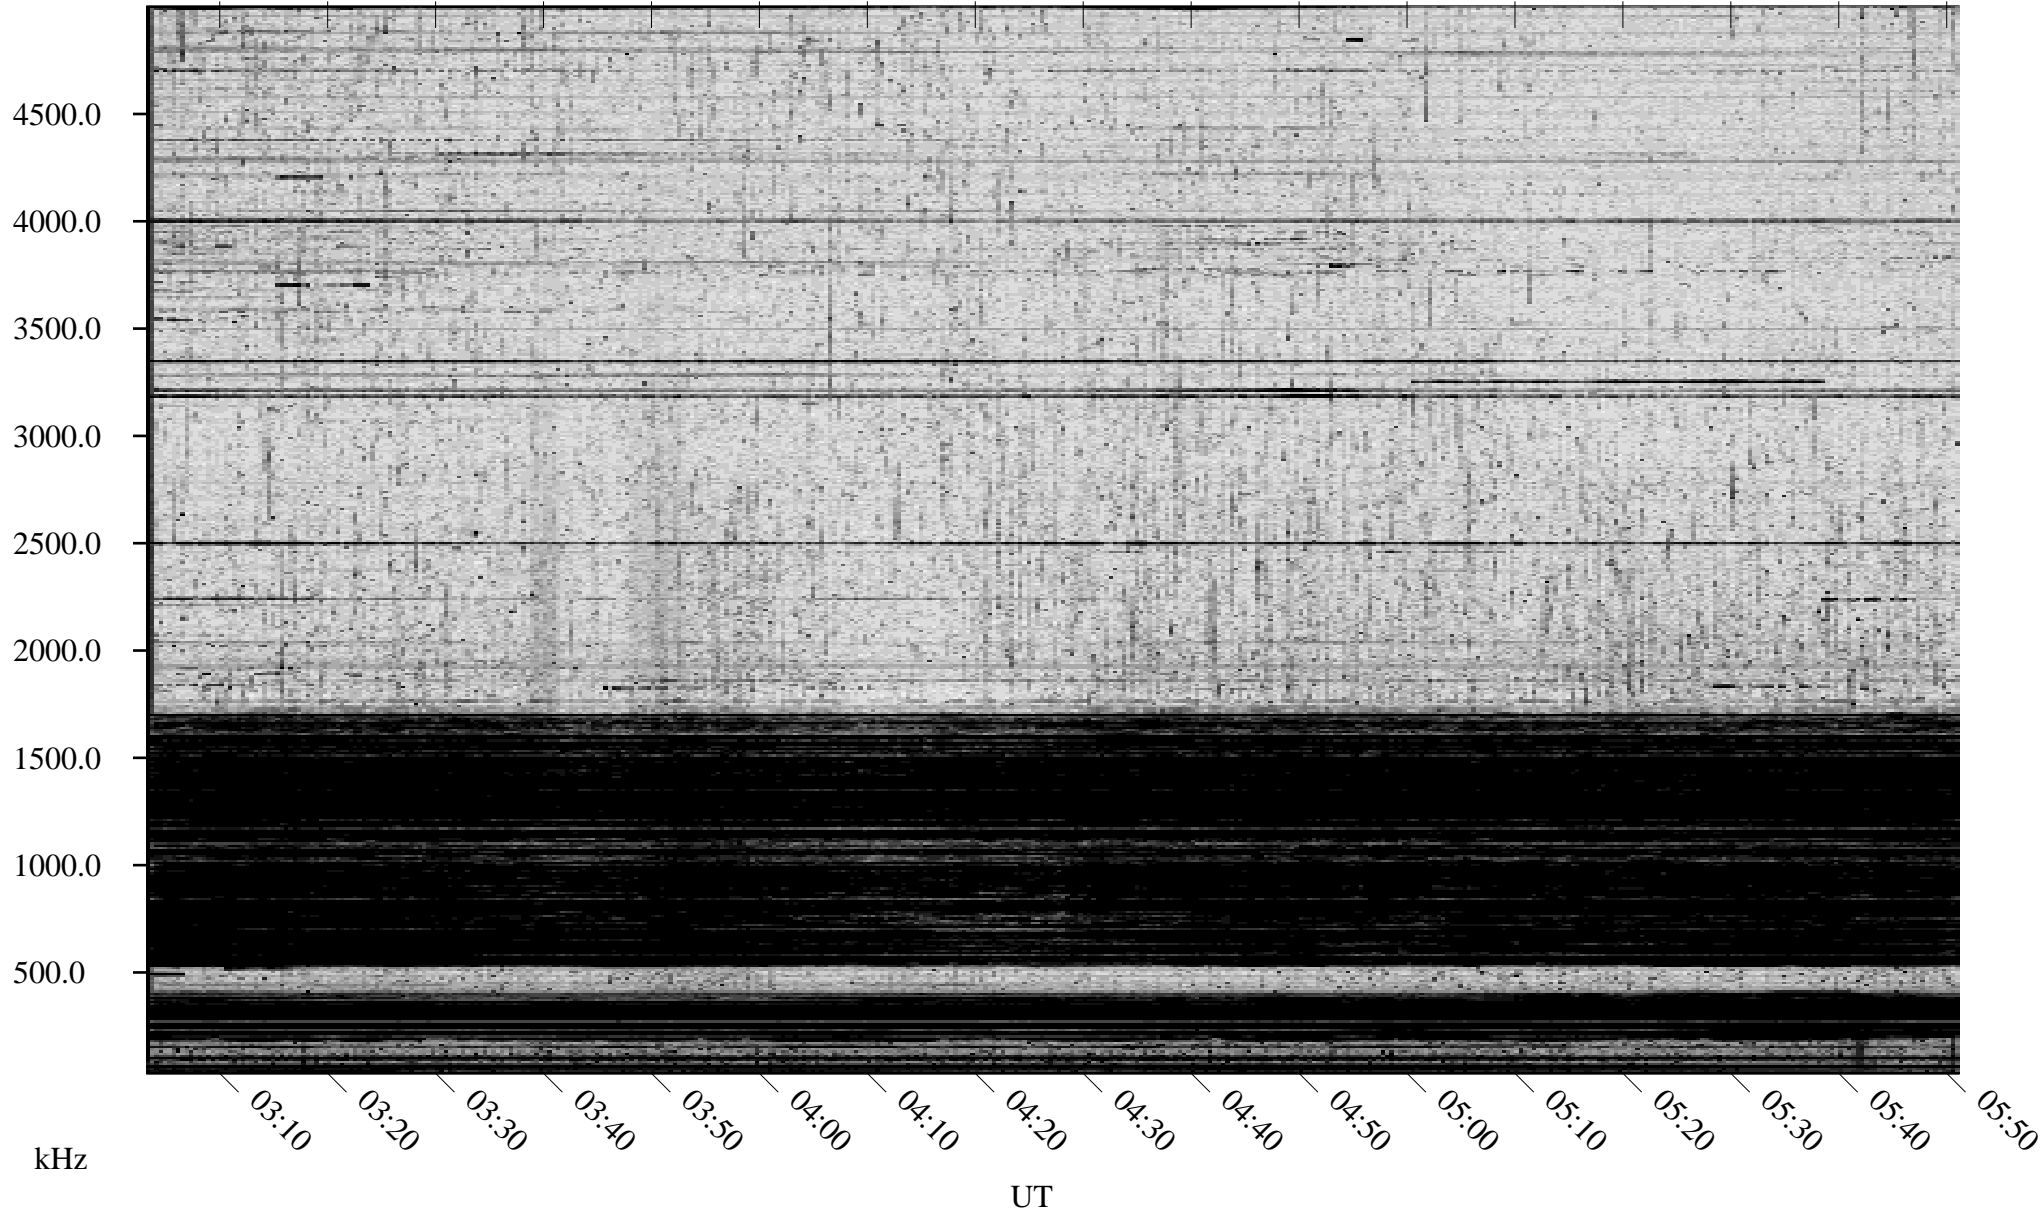

10/15/2006 Churchill, Manitoba

Linear Scale Black = 161 White = 15

ch06288l.r02m max_12

Page 1

10/15/2006 Churchill, Manitoba

Linear Scale Black = 161 White = 15

ch06288l.r02m max_12

Page 2

10/15/2006 Churchill, Manitoba

Linear Scale Black = 161 White = 15

ch06288l.r02m max_12

Page 3

10/15/2006 Churchill, Manitoba

Linear Scale Black = 161 White = 15

ch06288l.r02m max_12

Page 4

10/15/2006 Churchill, Manitoba

Linear Scale Black = 161 White = 15

ch06288l.r02m max_12

Page 5

10/15/2006 Churchill, Manitoba

Linear Scale Black = 161 White = 15

ch06288l.r02m max_12

UT