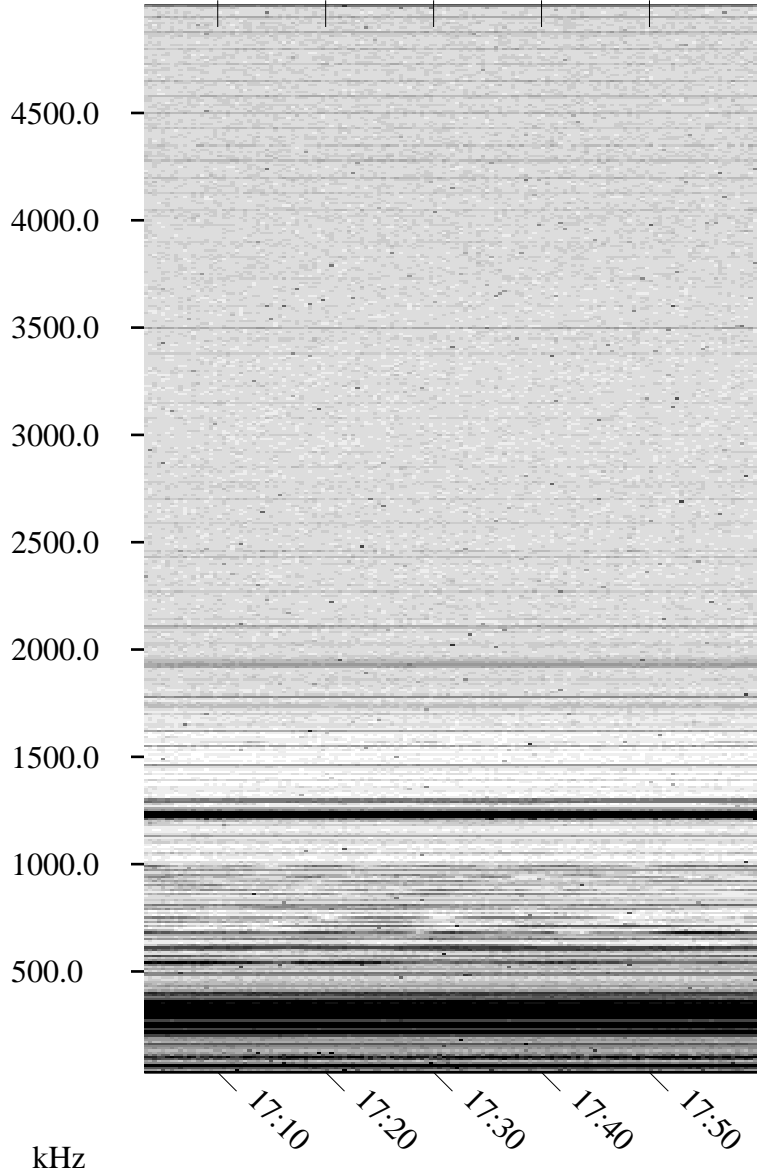

10/15/2006 Churchill, Manitoba

Linear Scale Black = 161 White = 15

ch06288l.r02m max_12

Page 1

10/15/2006 Churchill, Manitoba

Linear Scale Black = 161 White = 15

ch06288l.r02m max_12

Page 2

10/15/2006 Churchill, Manitoba

Linear Scale Black = 161 White = 15

ch06288l.r02m max_12

Page 3

10/15/2006 Churchill, Manitoba

Linear Scale Black = 161 White = 15

ch06288l.r02m max_12

Page 4

10/15/2006 Churchill, Manitoba

Linear Scale Black = 161 White = 15

ch06288l.r02m max_12

Page 5

10/15/2006 Churchill, Manitoba

Linear Scale Black = 161 White = 15

ch06288l.r02m max_12

UT