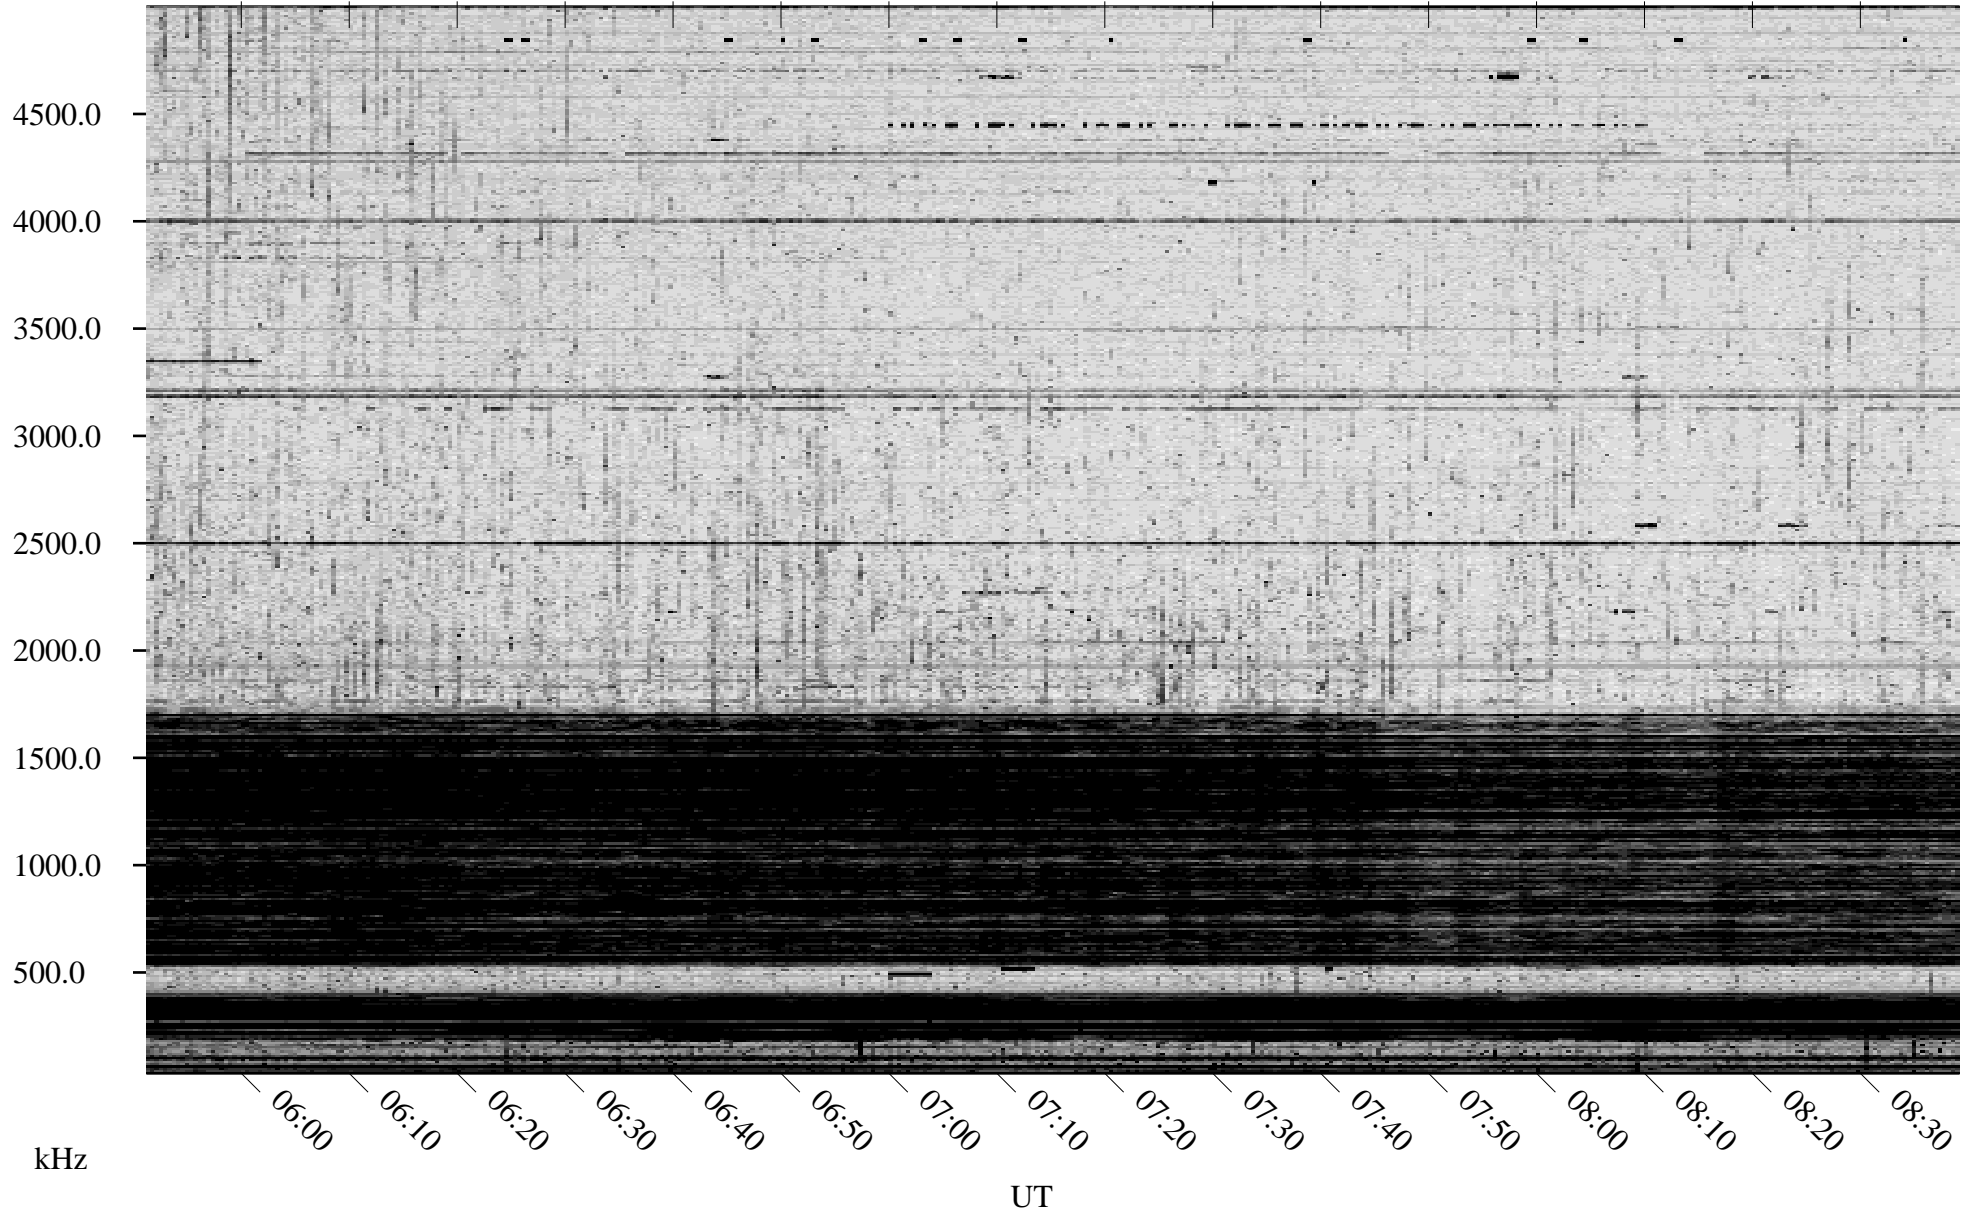

10/15/2006 Churchill, Manitoba

Linear Scale Black = 161 White = 15

ch06288l.r02m max_12

Page 1

10/15/2006 Churchill, Manitoba

Linear Scale Black = 161 White = 15

ch06288l.r02m max_12

Page 2

10/15/2006 Churchill, Manitoba

Linear Scale Black = 161 White = 15

ch06288l.r02m max_12

Page 3

10/15/2006 Churchill, Manitoba

Linear Scale Black = 161 White = 15

ch06288l.r02m max_12

Page 4

10/15/2006 Churchill, Manitoba

Linear Scale Black = 161 White = 15

ch06288l.r02m max_12

Page 5

10/15/2006 Churchill, Manitoba

Linear Scale Black = 161 White = 15

ch06288l.r02m max_12

UT