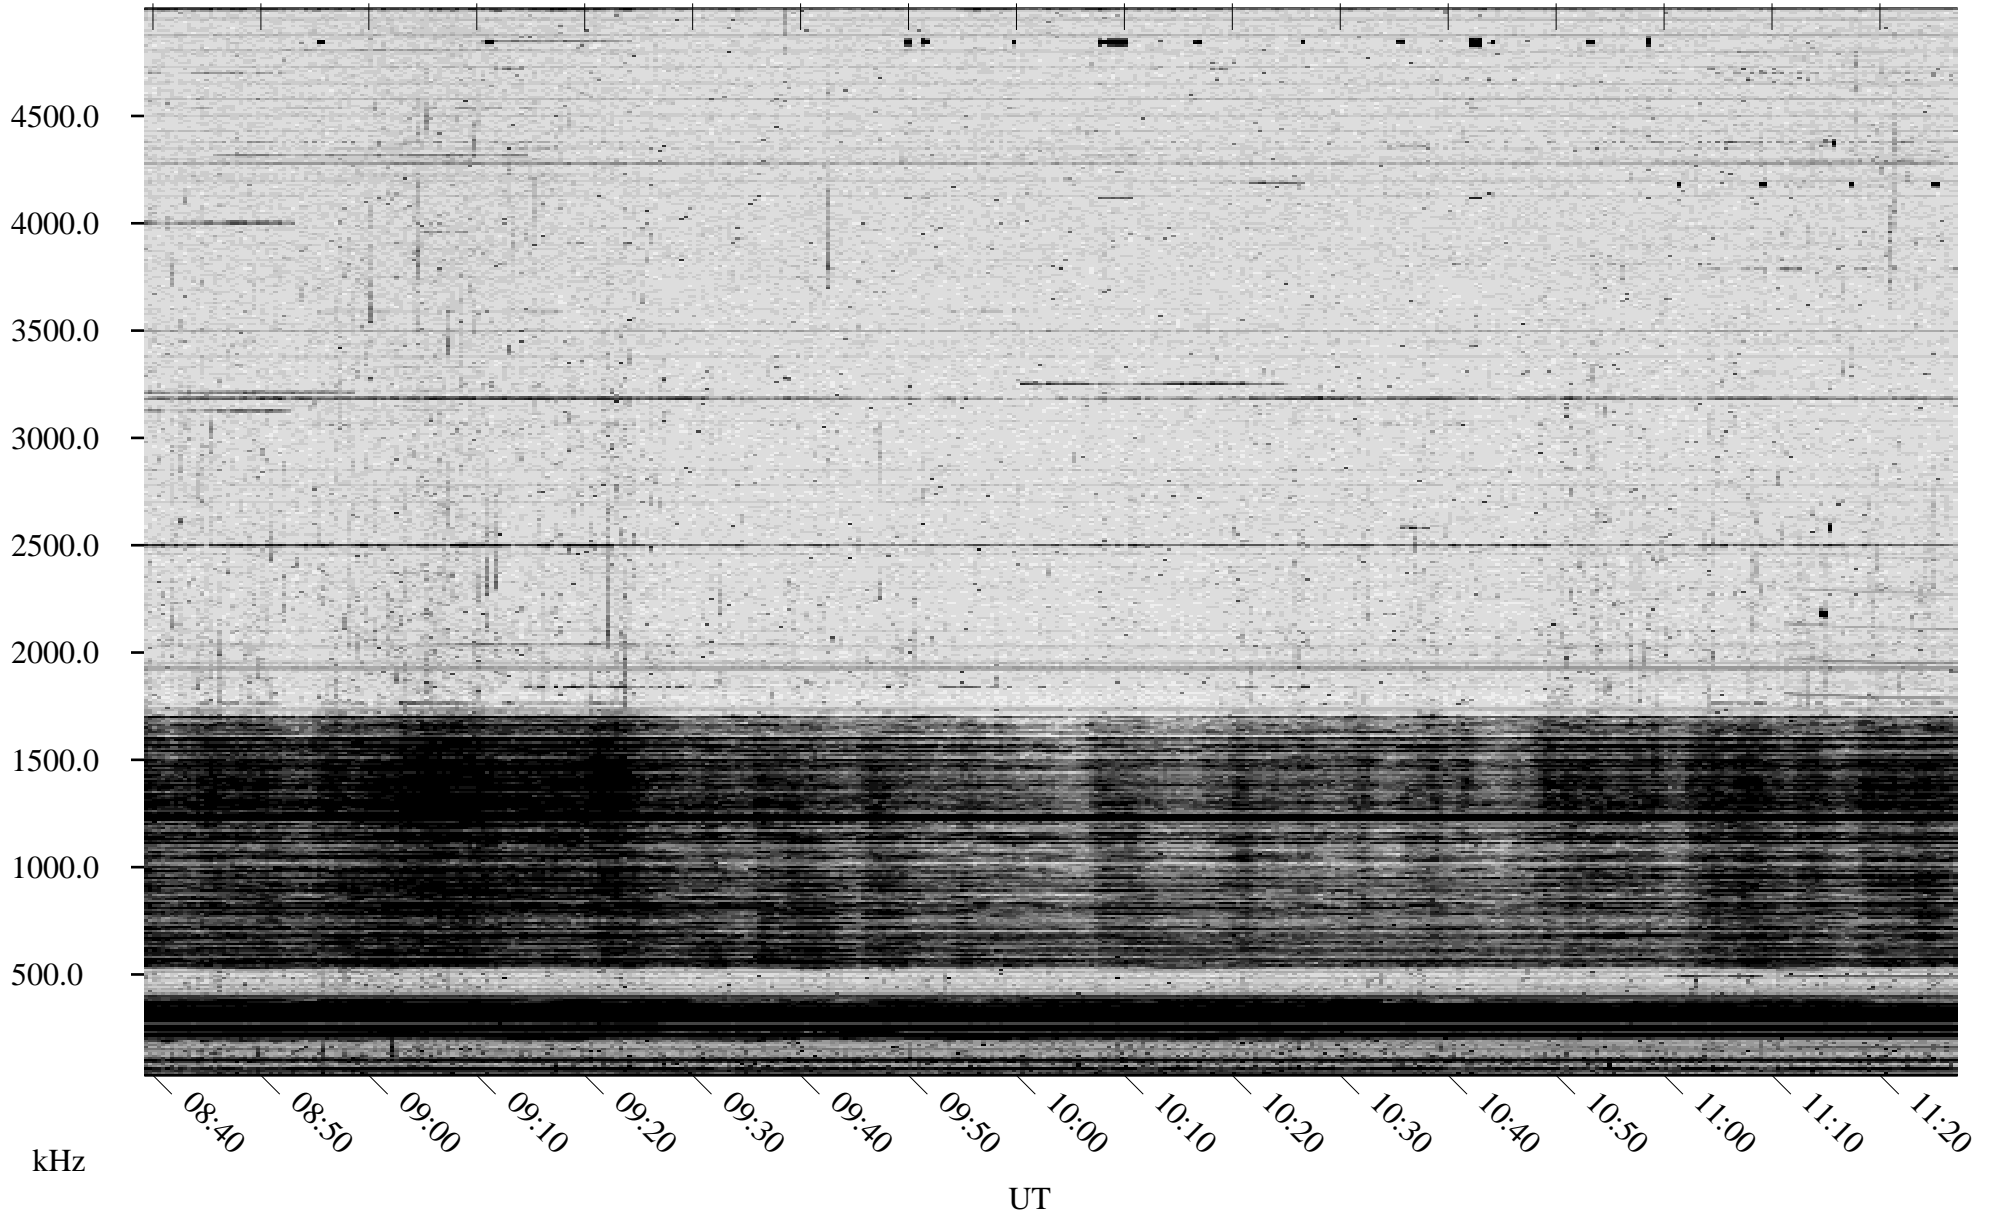

10/15/2006 Churchill, Manitoba

Linear Scale Black = 161 White = 15

ch06288l.r02m max_12

Page 1

10/15/2006 Churchill, Manitoba

Linear Scale Black = 161 White = 15

ch06288l.r02m max_12

Page 2

10/15/2006 Churchill, Manitoba

Linear Scale Black = 161 White = 15

ch06288l.r02m max_12

Page 3

10/15/2006 Churchill, Manitoba

Linear Scale Black = 161 White = 15

ch06288l.r02m max_12

Page 4

10/15/2006 Churchill, Manitoba

Linear Scale Black = 161 White = 15

ch06288l.r02m max_12

Page 5

10/15/2006 Churchill, Manitoba

Linear Scale Black = 161 White = 15

ch06288l.r02m max_12

UT