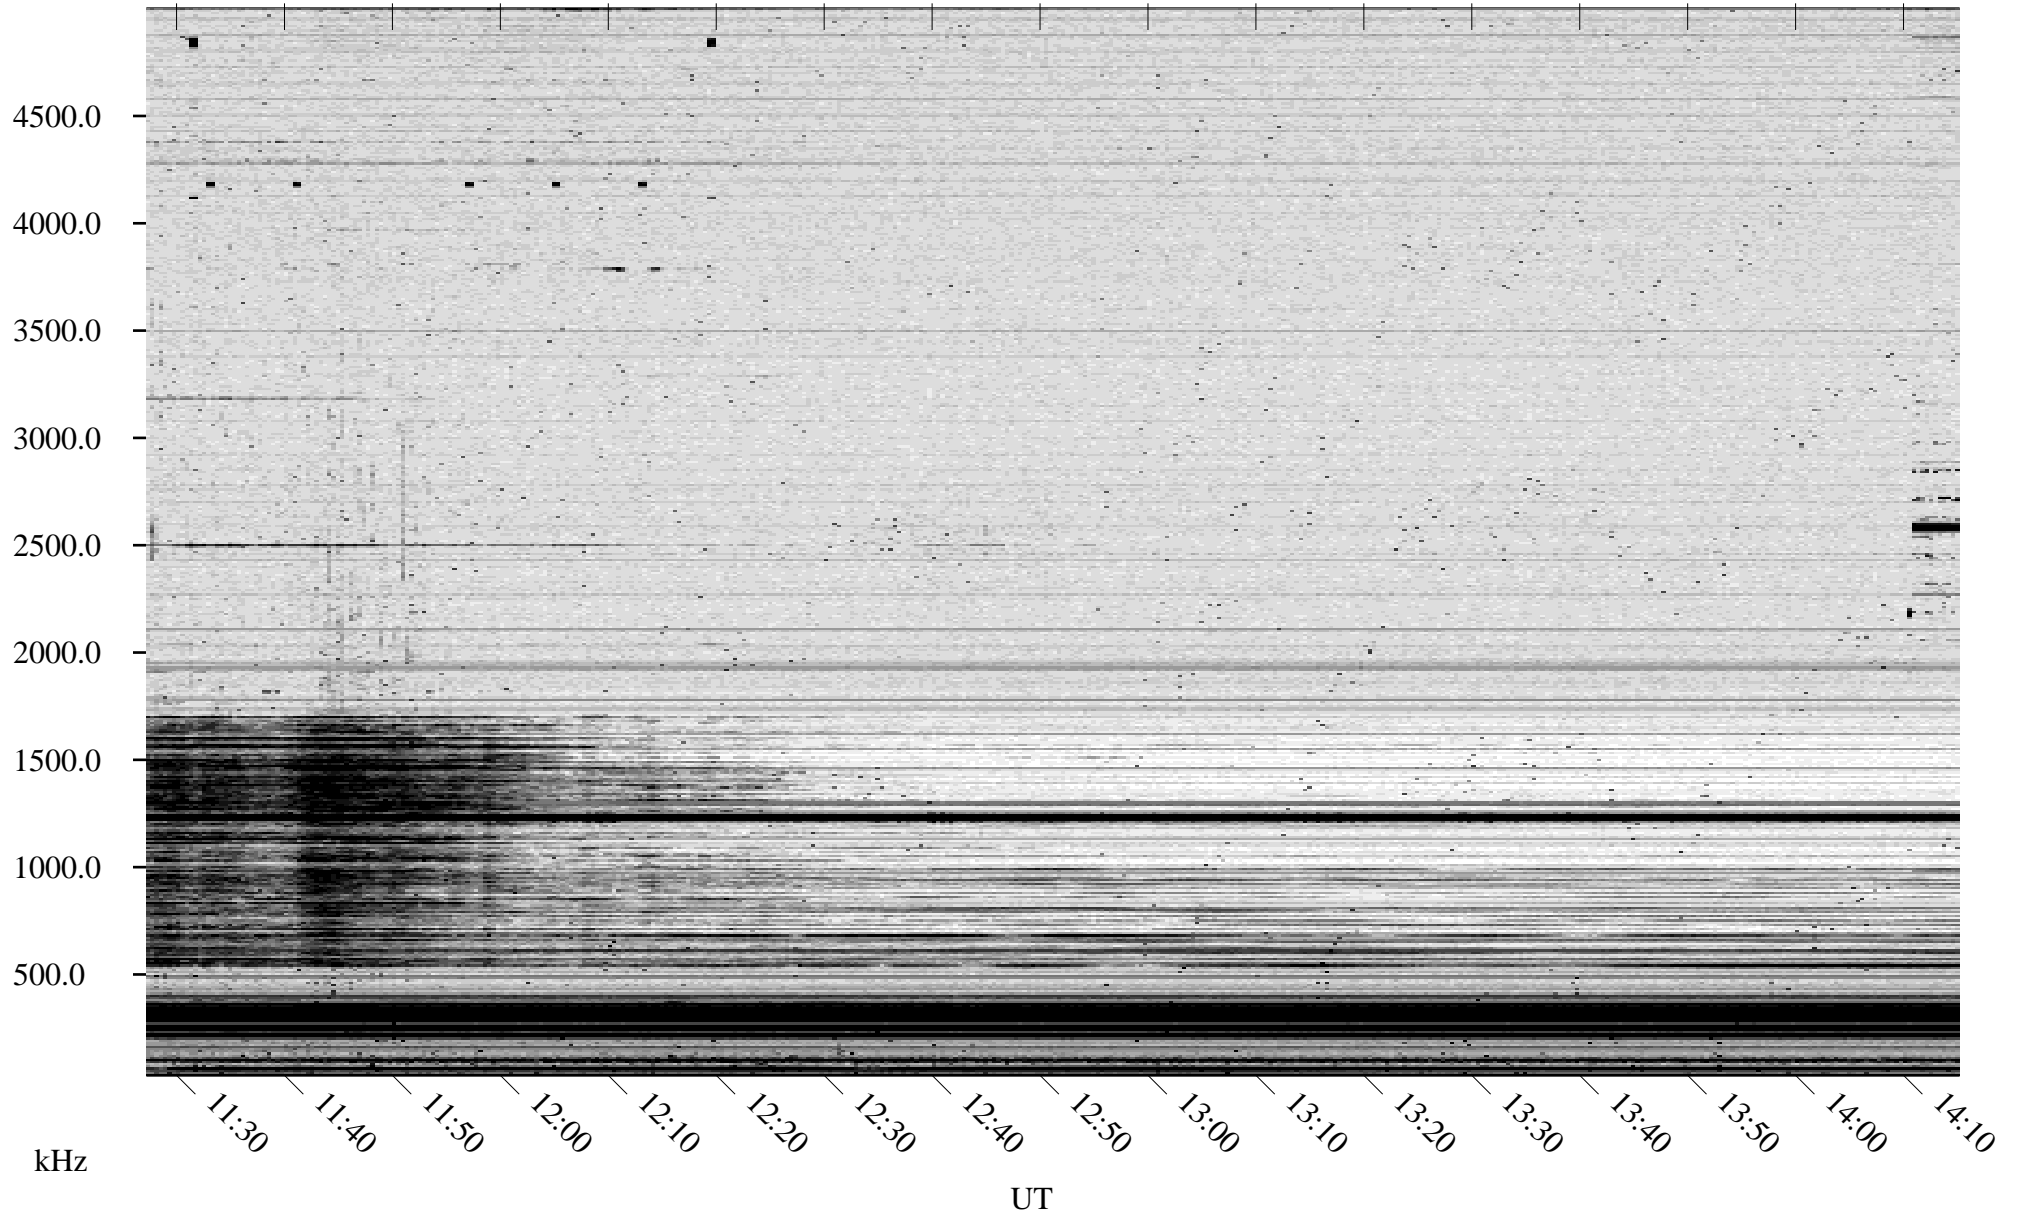

10/15/2006 Churchill, Manitoba

Linear Scale Black = 161 White = 15

ch06288l.r02m max_12

Page 1

10/15/2006 Churchill, Manitoba

Linear Scale Black = 161 White = 15

ch06288l.r02m max_12

Page 2

10/15/2006 Churchill, Manitoba

Linear Scale Black = 161 White = 15

ch06288l.r02m max_12

Page 3

10/15/2006 Churchill, Manitoba

Linear Scale Black = 161 White = 15

ch06288l.r02m max_12

Page 4

10/15/2006 Churchill, Manitoba

Linear Scale Black = 161 White = 15

ch06288l.r02m max_12

Page 5

10/15/2006 Churchill, Manitoba

Linear Scale Black = 161 White = 15

ch06288l.r02m max_12

UT