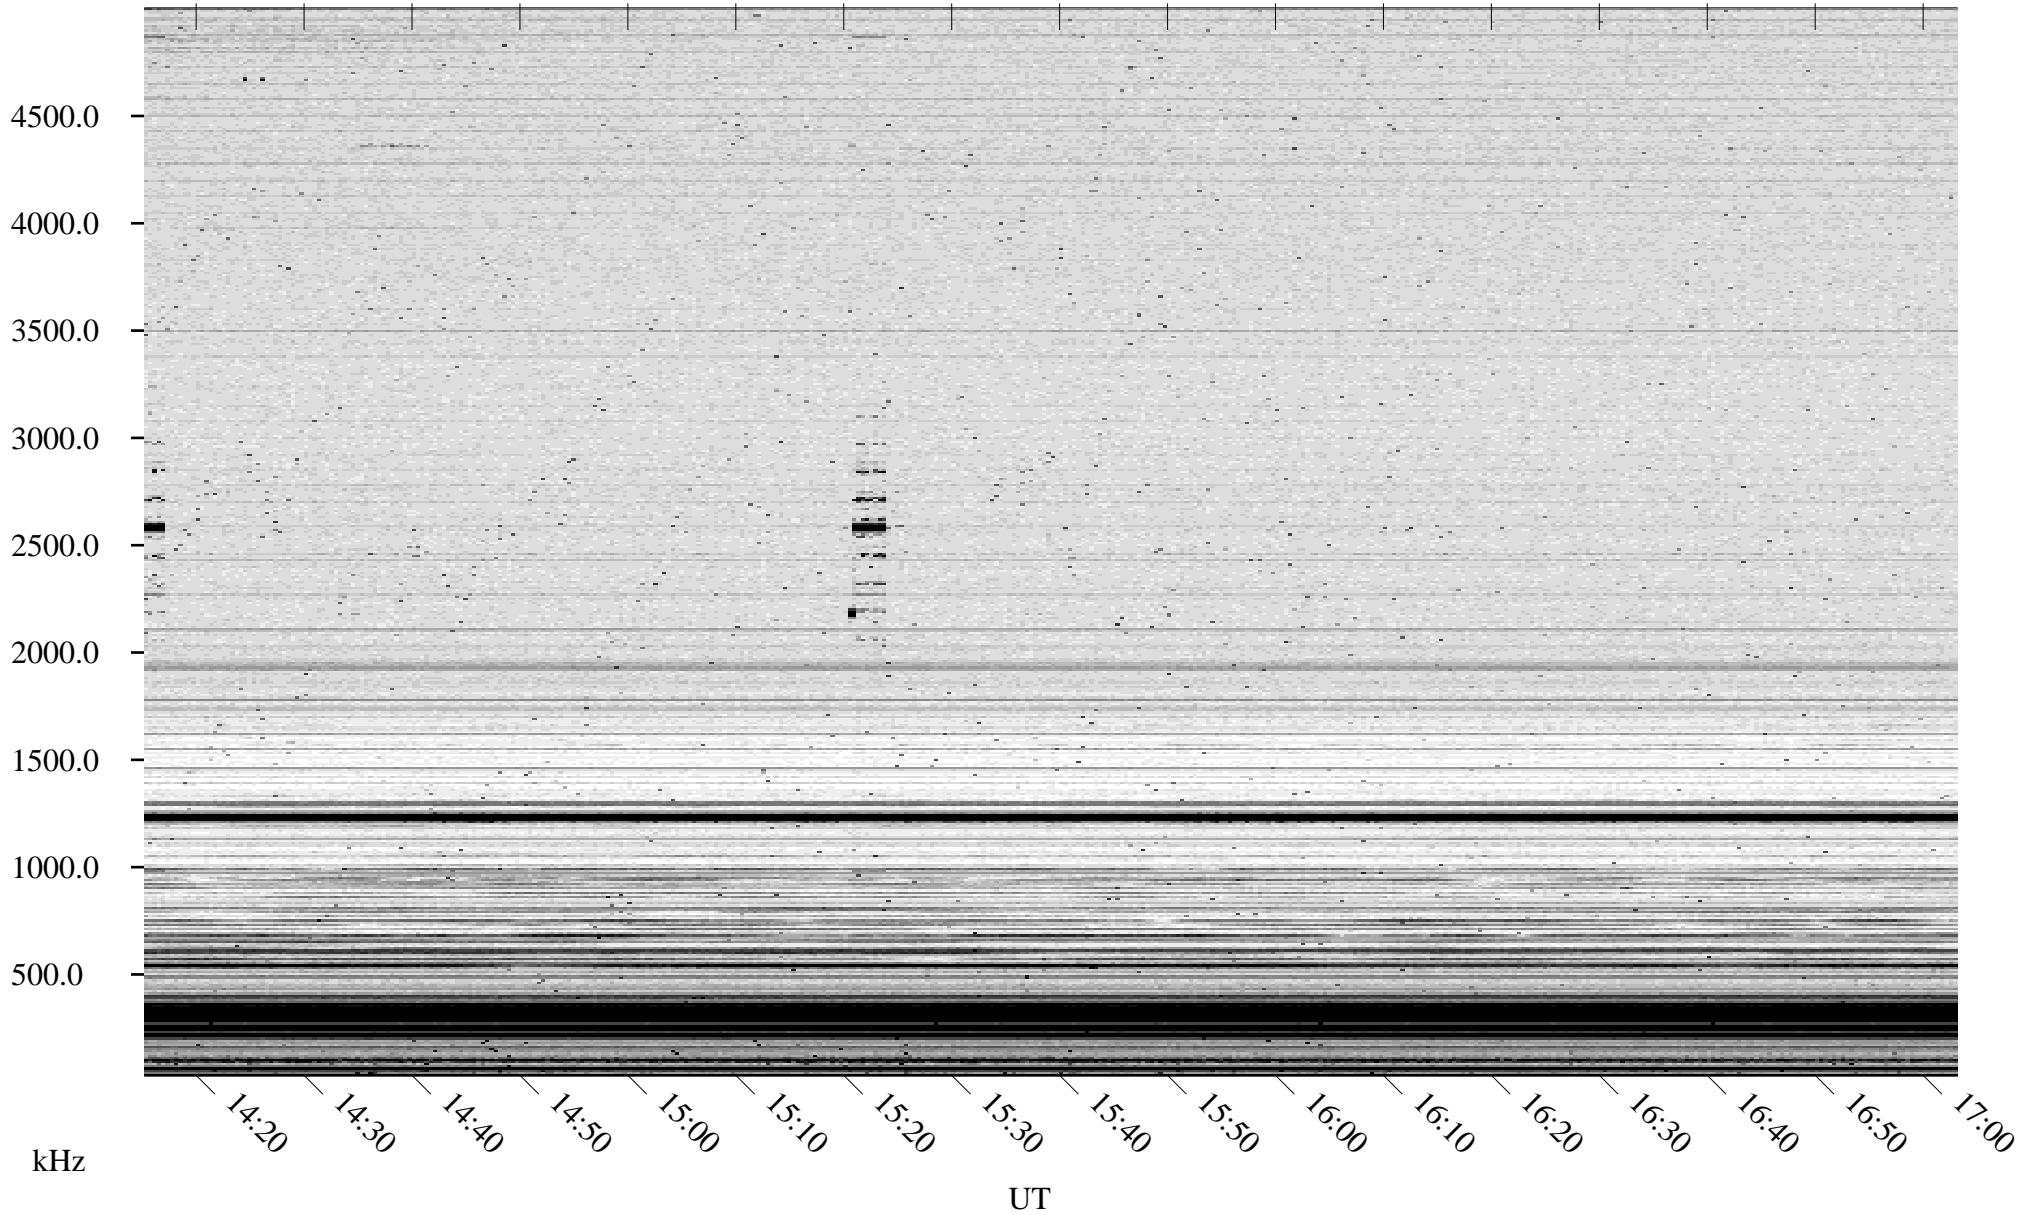

10/15/2006 Churchill, Manitoba

Linear Scale Black = 161 White = 15

ch06288l.r02m max_12

Page 1

10/15/2006 Churchill, Manitoba

Linear Scale Black = 161 White = 15

ch06288l.r02m max_12

Page 2

10/15/2006 Churchill, Manitoba

Linear Scale Black = 161 White = 15

ch06288l.r02m max_12

Page 3

10/15/2006 Churchill, Manitoba

Linear Scale Black = 161 White = 15

ch06288l.r02m max_12

Page 4

10/15/2006 Churchill, Manitoba

Linear Scale Black = 161 White = 15

ch06288l.r02m max_12

Page 5

10/15/2006 Churchill, Manitoba

Linear Scale Black = 161 White = 15

ch06288l.r02m max_12

UT