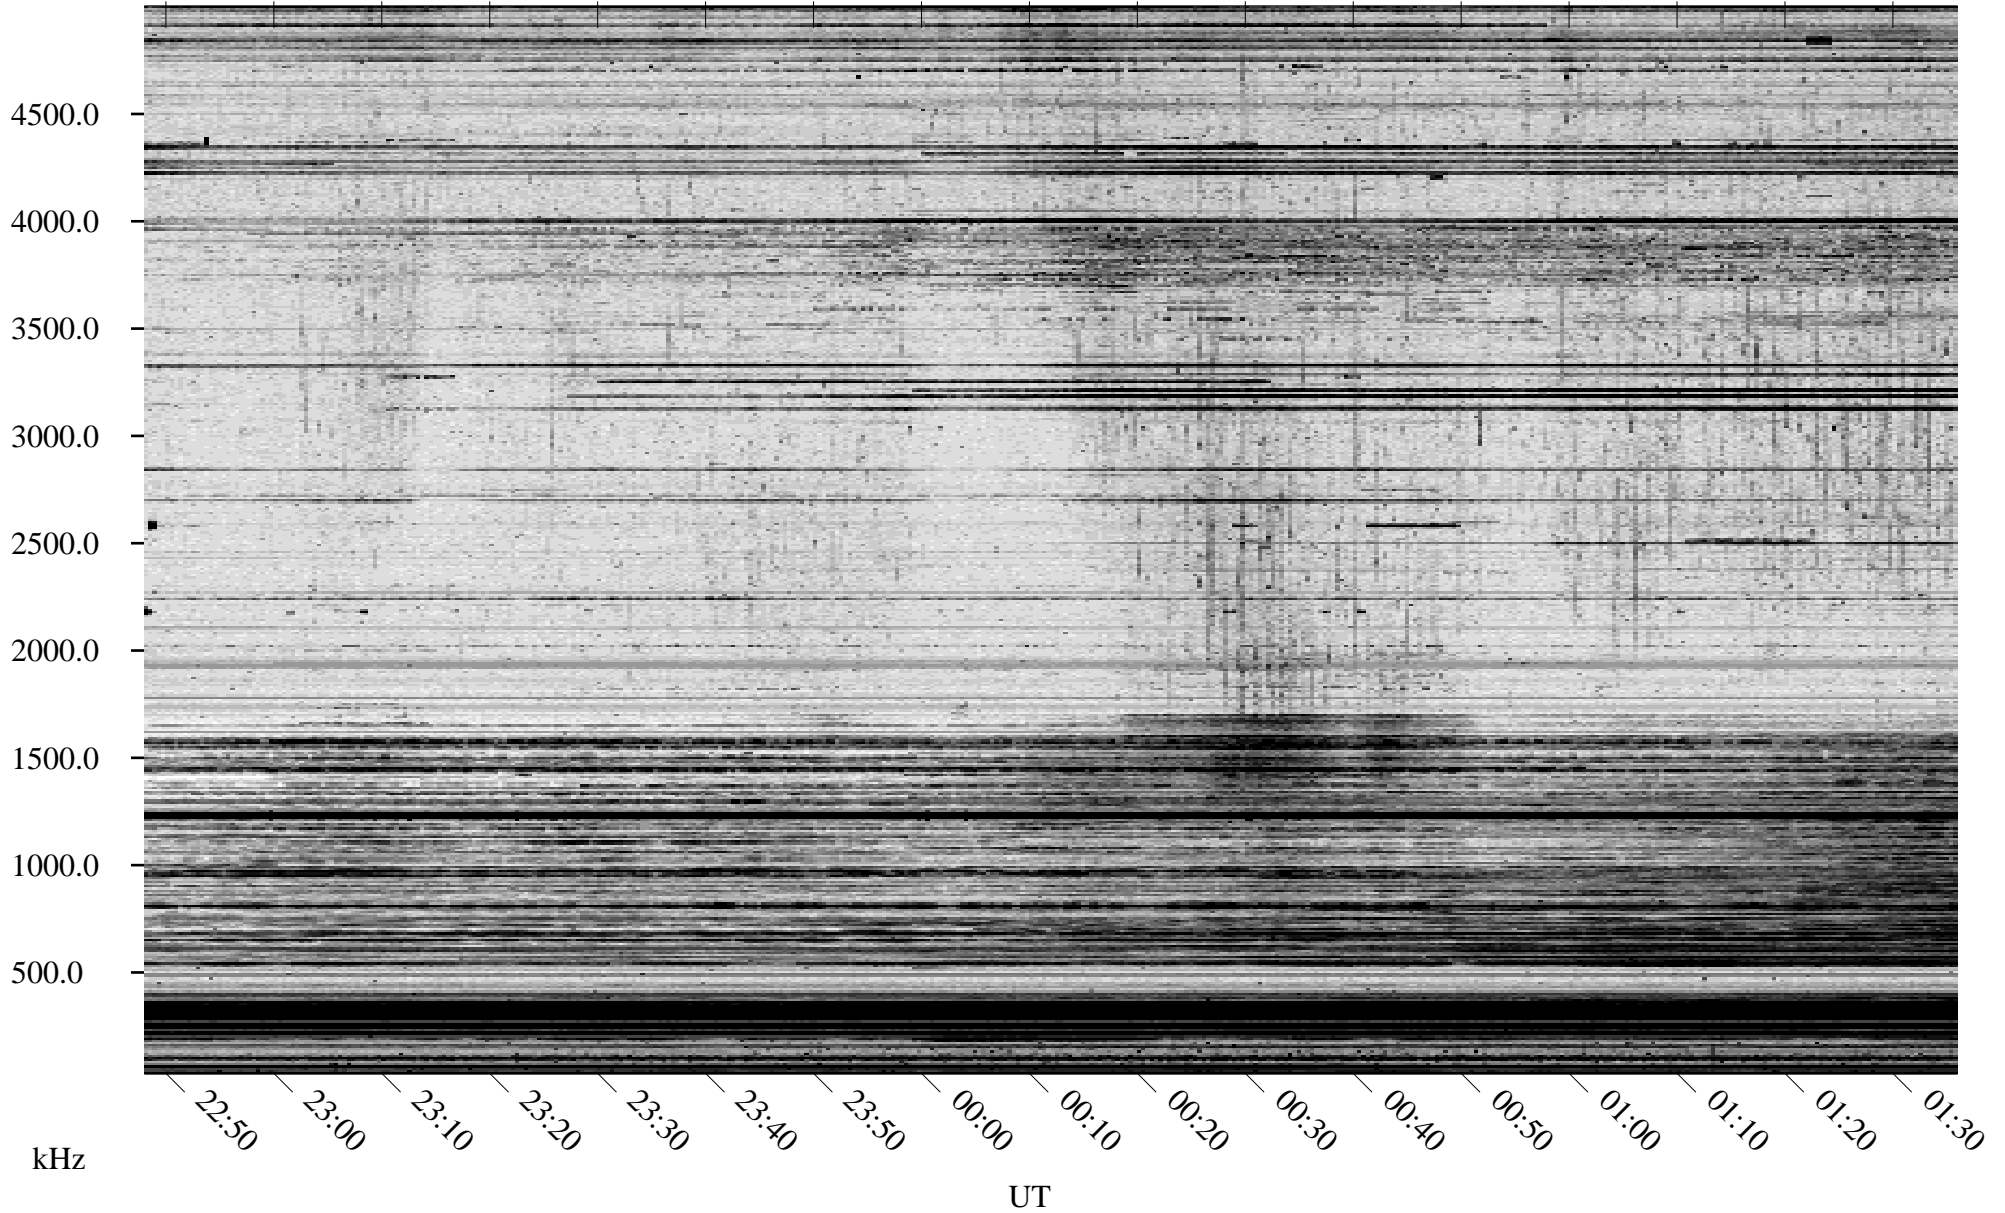

10/15/2006 Churchill, Manitoba

Linear Scale Black = 161 White = 15

ch06288l.r03m max_12

Page 1

10/15/2006 Churchill, Manitoba

Linear Scale Black = 161 White = 15

ch06288l.r03m max_12

Page 2

10/16/2006 Churchill, Manitoba

Linear Scale Black = 161 White = 15

ch06288l.r03m max_12

Page 3

10/16/2006 Churchill, Manitoba

Linear Scale Black = 161 White = 15

ch06288l.r03m max_12

Page 4

10/16/2006 Churchill, Manitoba

Linear Scale Black = 161 White = 15

ch06288l.r03m max_12

Page 5

10/16/2006 Churchill, Manitoba

Linear Scale Black = 161 White = 15

ch06288l.r03m max_12

Page 6

10/16/2006 Churchill, Manitoba

Linear Scale Black = 161 White = 15

ch06288l.r03m max_12

Page 7

10/16/2006 Churchill, Manitoba

Linear Scale Black = 161 White = 15

ch06288l.r03m max_12