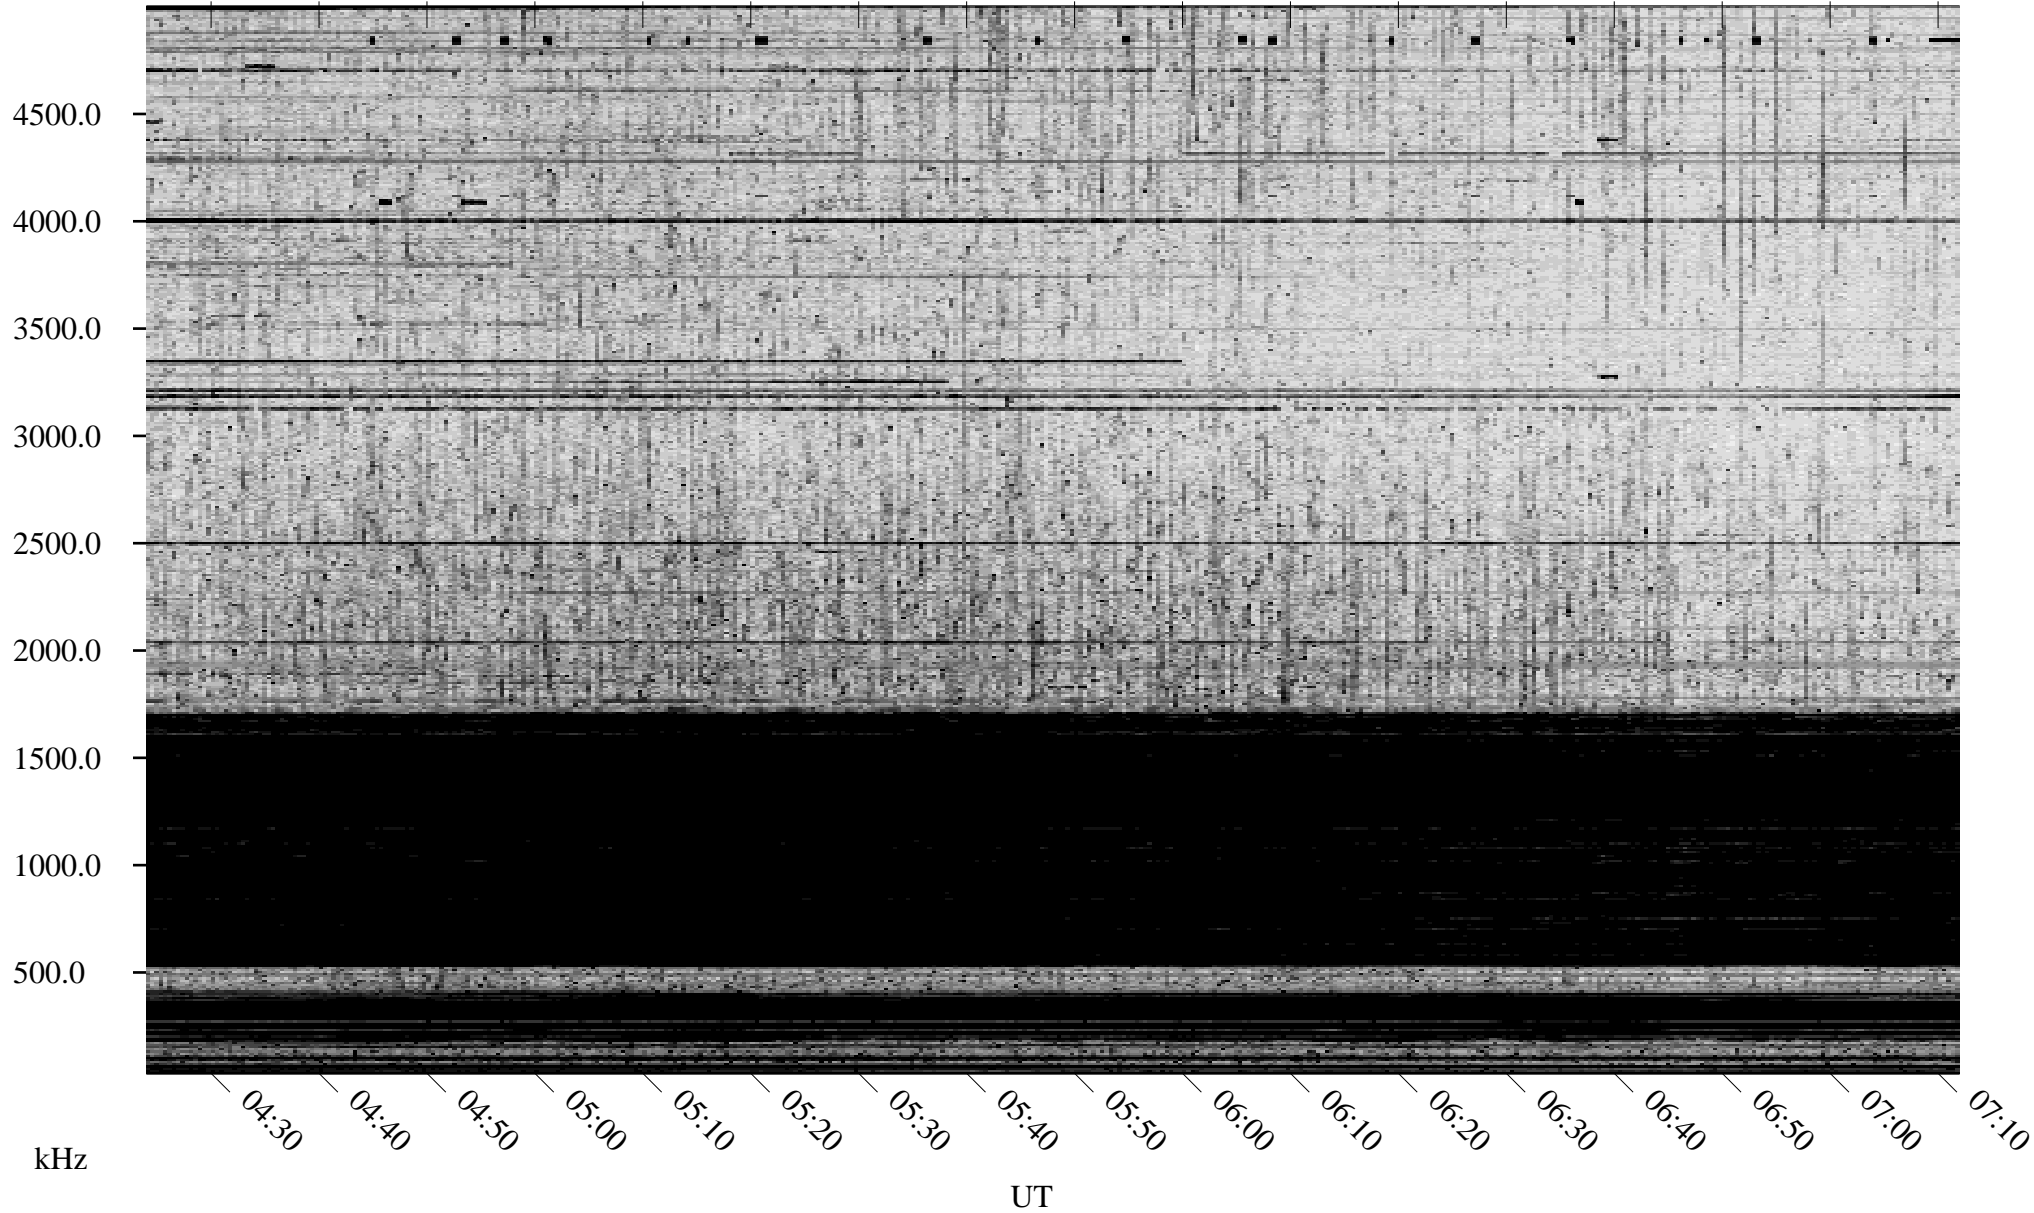

10/15/2006 Churchill, Manitoba

Linear Scale Black = 161 White = 15

ch06288l.r03m max_12

Page 1

10/15/2006 Churchill, Manitoba

Linear Scale Black = 161 White = 15

ch06288l.r03m max_12

Page 2

10/16/2006 Churchill, Manitoba

Linear Scale Black = 161 White = 15

ch06288l.r03m max_12

Page 3

10/16/2006 Churchill, Manitoba

Linear Scale Black = 161 White = 15

ch06288l.r03m max_12

Page 4

10/16/2006 Churchill, Manitoba

Linear Scale Black = 161 White = 15

ch06288l.r03m max_12

Page 5

10/16/2006 Churchill, Manitoba

Linear Scale Black = 161 White = 15

ch06288l.r03m max_12

Page 6

10/16/2006 Churchill, Manitoba

Linear Scale Black = 161 White = 15

ch06288l.r03m max_12

Page 7

10/16/2006 Churchill, Manitoba

Linear Scale Black = 161 White = 15

ch06288l.r03m max_12