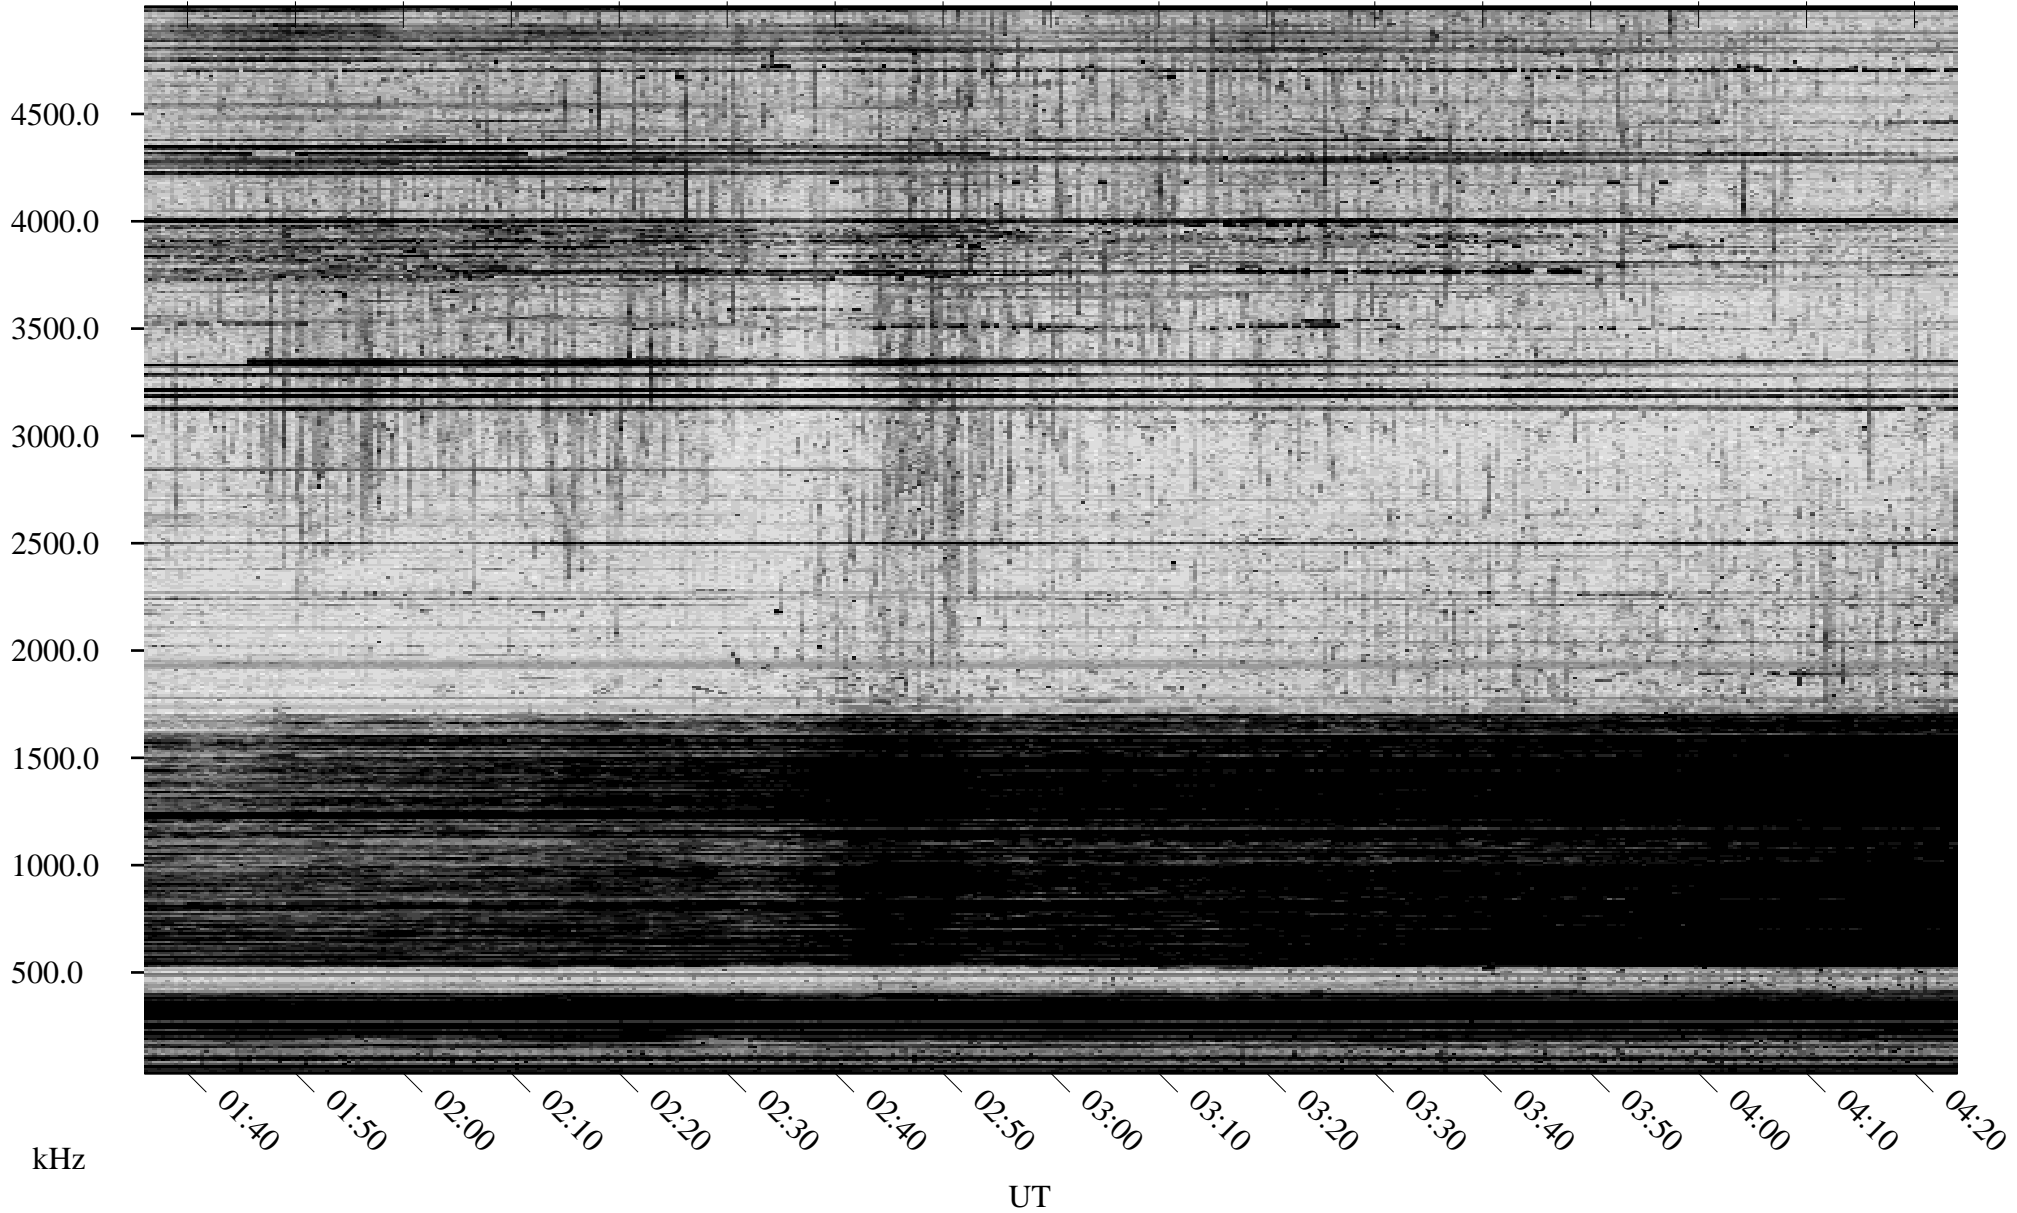

10/15/2006 Churchill, Manitoba

Linear Scale Black = 161 White = 15

ch06288l.r03m max_12

Page 1

10/15/2006 Churchill, Manitoba

Linear Scale Black = 161 White = 15

ch06288l.r03m max_12

Page 2

10/16/2006 Churchill, Manitoba

Linear Scale Black = 161 White = 15

ch06288l.r03m max_12

Page 3

10/16/2006 Churchill, Manitoba

Linear Scale Black = 161 White = 15

ch06288l.r03m max_12

Page 4

10/16/2006 Churchill, Manitoba

Linear Scale Black = 161 White = 15

ch06288l.r03m max_12

Page 5

10/16/2006 Churchill, Manitoba

Linear Scale Black = 161 White = 15

ch06288l.r03m max_12

Page 6

10/16/2006 Churchill, Manitoba

Linear Scale Black = 161 White = 15

ch06288l.r03m max_12

Page 7

10/16/2006 Churchill, Manitoba

Linear Scale Black = 161 White = 15

ch06288l.r03m max_12