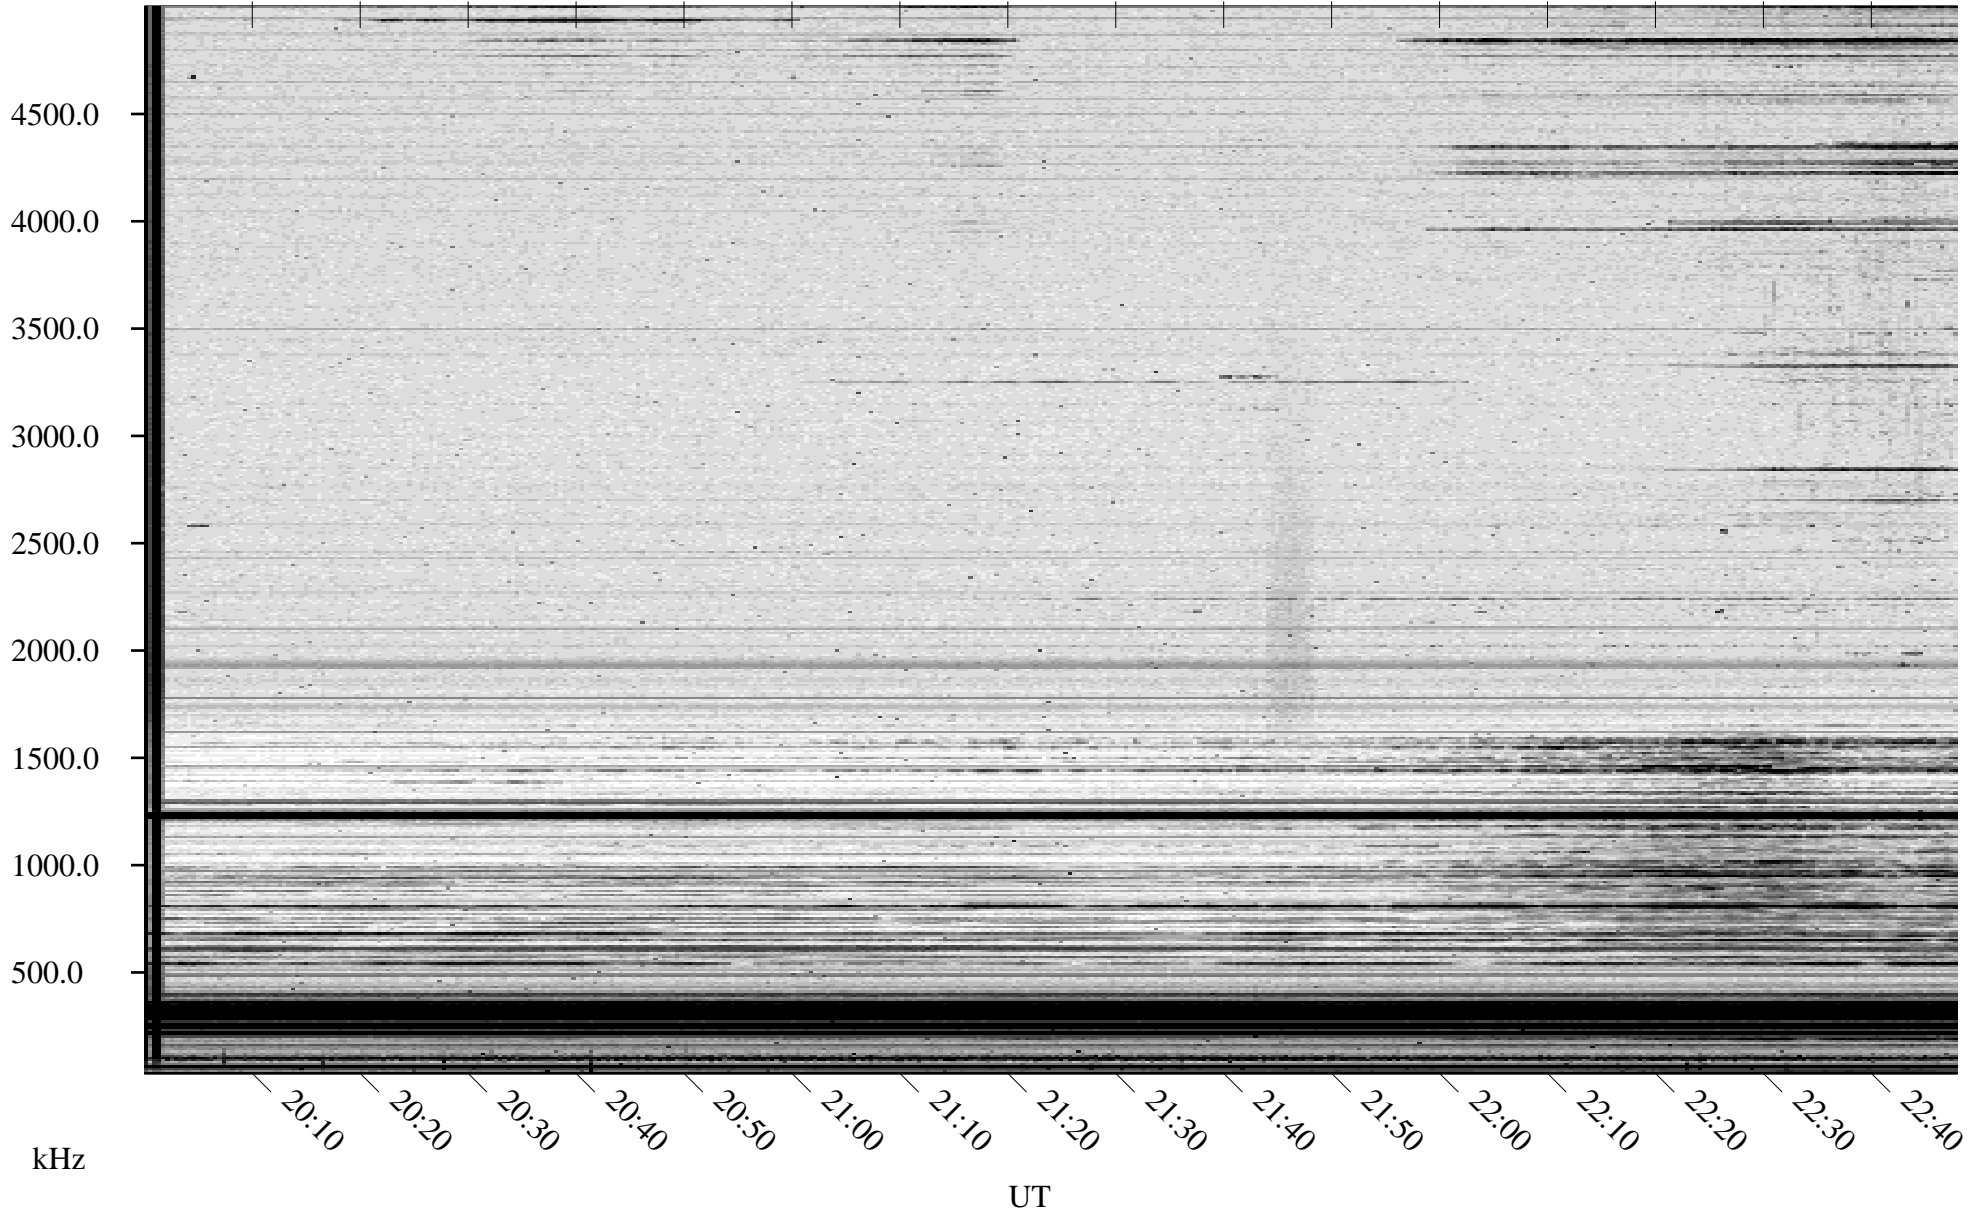

10/15/2006 Churchill, Manitoba

Linear Scale Black = 161 White = 15

ch06288l.r03m max_12

Page 1

10/15/2006 Churchill, Manitoba

Linear Scale Black = 161 White = 15

ch06288l.r03m max_12

Page 2

10/16/2006 Churchill, Manitoba

Linear Scale Black = 161 White = 15

ch06288l.r03m max_12

Page 3

10/16/2006 Churchill, Manitoba

Linear Scale Black = 161 White = 15

ch06288l.r03m max_12

Page 4

10/16/2006 Churchill, Manitoba

Linear Scale Black = 161 White = 15

ch06288l.r03m max_12

Page 5

10/16/2006 Churchill, Manitoba

Linear Scale Black = 161 White = 15

ch06288l.r03m max_12

Page 6

10/16/2006 Churchill, Manitoba

Linear Scale Black = 161 White = 15

ch06288l.r03m max_12

Page 7

10/16/2006 Churchill, Manitoba

Linear Scale Black = 161 White = 15

ch06288l.r03m max_12