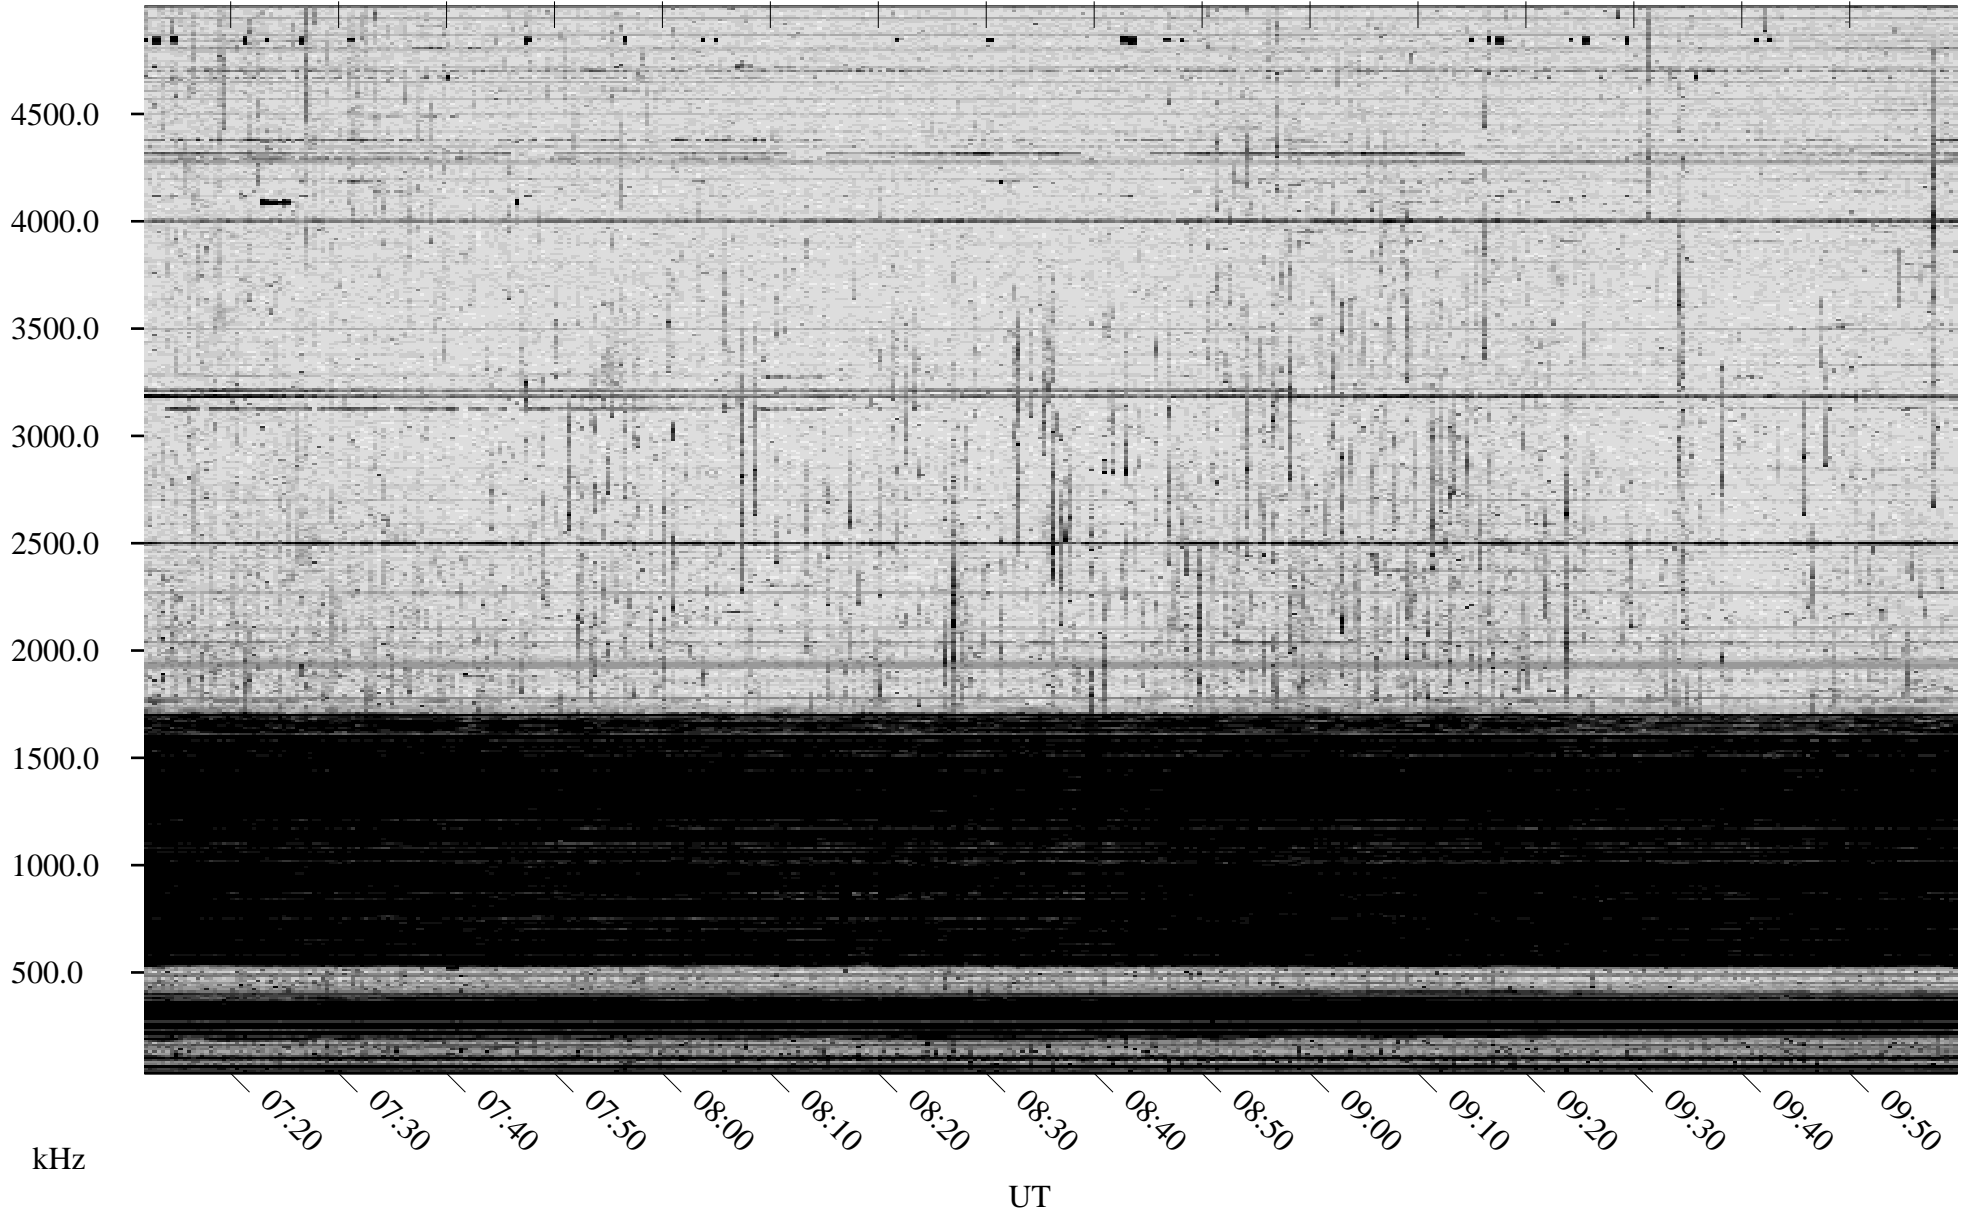

10/15/2006 Churchill, Manitoba

Linear Scale Black = 161 White = 15

ch06288l.r03m max_12

Page 1

10/15/2006 Churchill, Manitoba

Linear Scale Black = 161 White = 15

ch06288l.r03m max_12

Page 2

10/16/2006 Churchill, Manitoba

Linear Scale Black = 161 White = 15

ch06288l.r03m max_12

Page 3

10/16/2006 Churchill, Manitoba

Linear Scale Black = 161 White = 15

ch06288l.r03m max_12

Page 4

10/16/2006 Churchill, Manitoba

Linear Scale Black = 161 White = 15

ch06288l.r03m max_12

Page 5

10/16/2006 Churchill, Manitoba

Linear Scale Black = 161 White = 15

ch06288l.r03m max_12

Page 6

10/16/2006 Churchill, Manitoba

Linear Scale Black = 161 White = 15

ch06288l.r03m max_12

Page 7

10/16/2006 Churchill, Manitoba

Linear Scale Black = 161 White = 15

ch06288l.r03m max_12