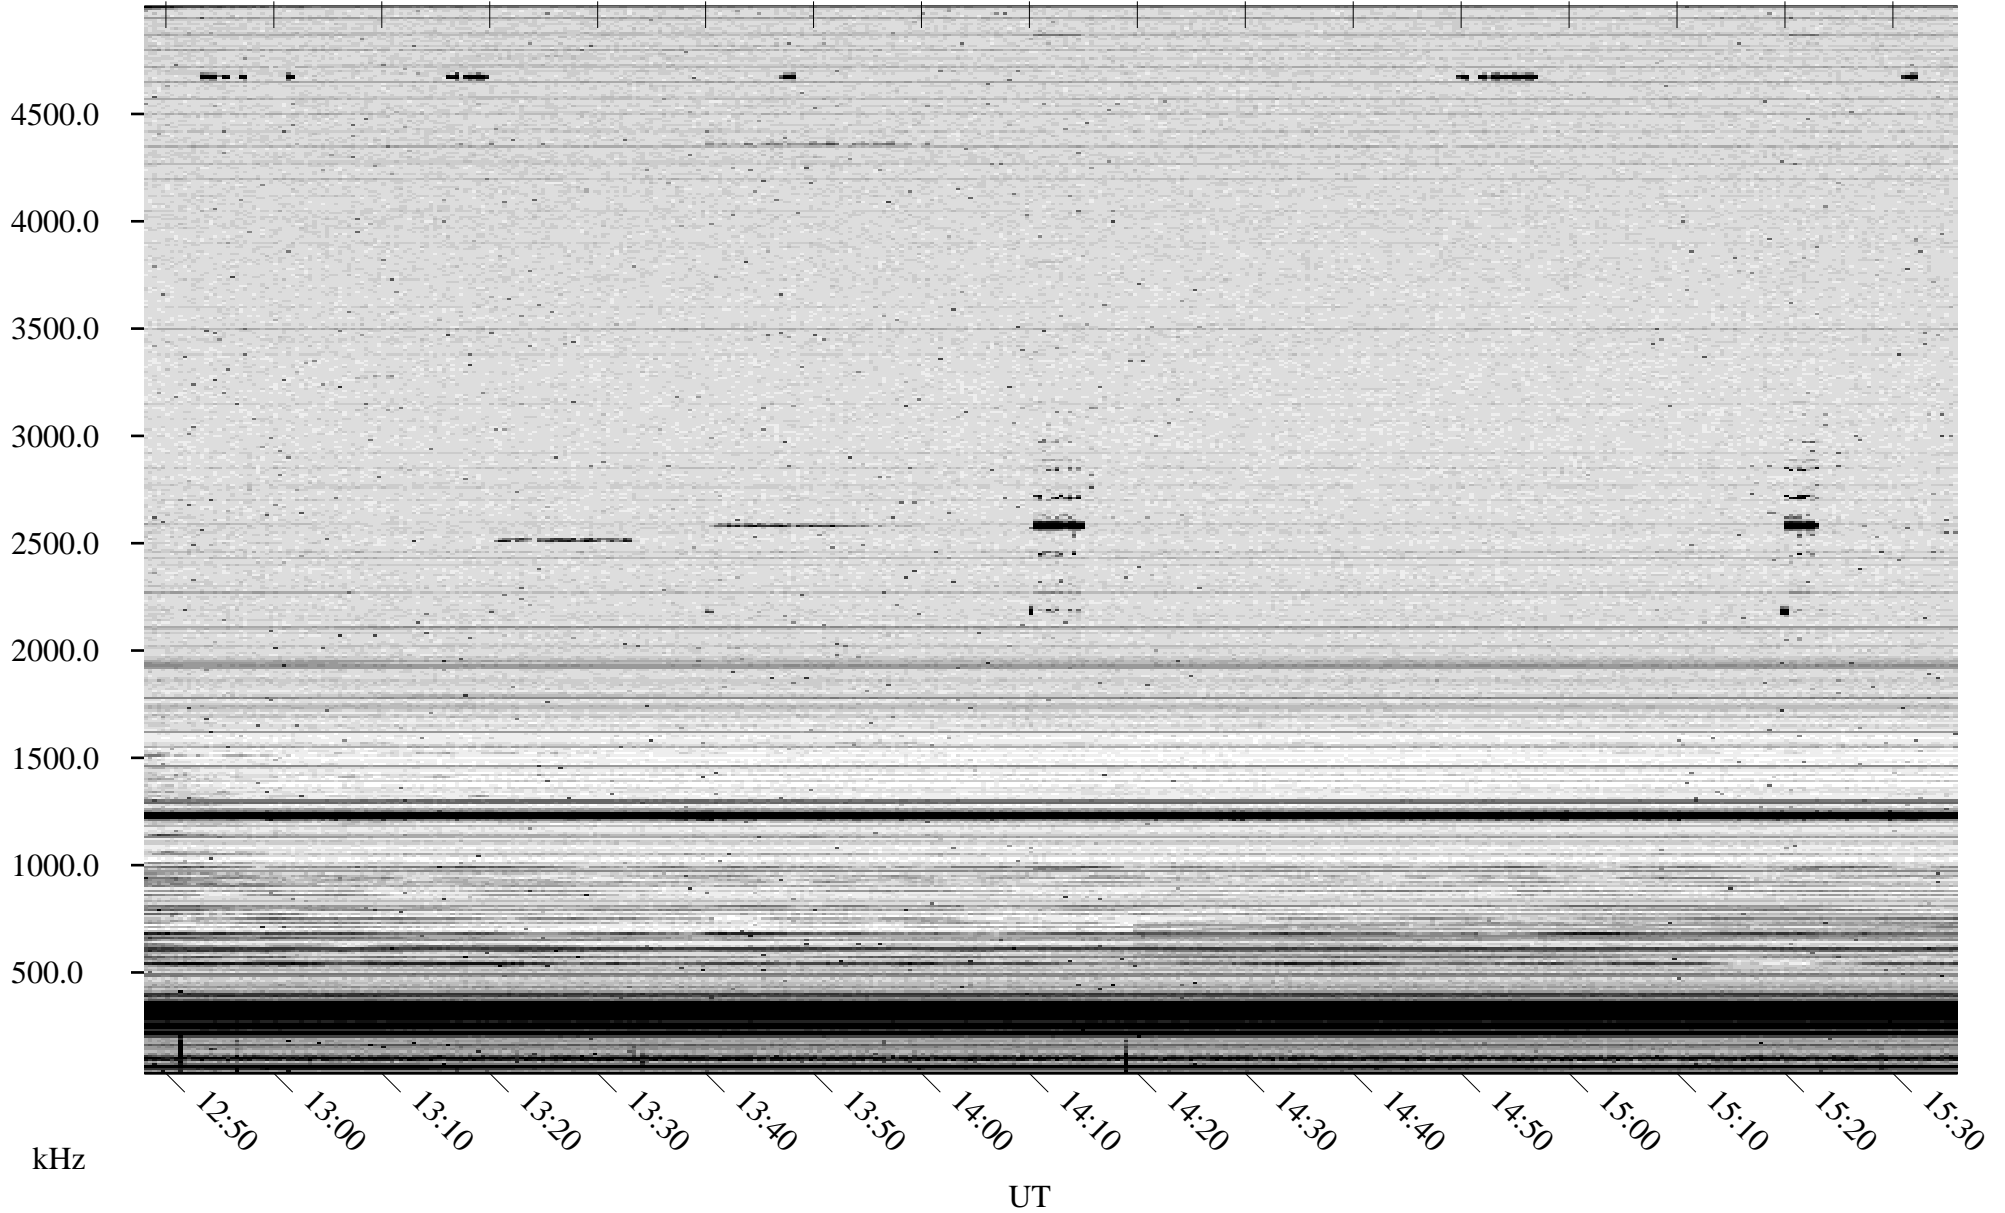

10/15/2006 Churchill, Manitoba

Linear Scale Black = 161 White = 15

ch06288l.r03m max_12

Page 1

10/15/2006 Churchill, Manitoba

Linear Scale Black = 161 White = 15

ch06288l.r03m max_12

Page 2

10/16/2006 Churchill, Manitoba

Linear Scale Black = 161 White = 15

ch06288l.r03m max_12

Page 3

10/16/2006 Churchill, Manitoba

Linear Scale Black = 161 White = 15

ch06288l.r03m max_12

Page 4

10/16/2006 Churchill, Manitoba

Linear Scale Black = 161 White = 15

ch06288l.r03m max_12

Page 5

10/16/2006 Churchill, Manitoba

Linear Scale Black = 161 White = 15

ch06288l.r03m max_12

Page 6

10/16/2006 Churchill, Manitoba

Linear Scale Black = 161 White = 15

ch06288l.r03m max_12

Page 7

10/16/2006 Churchill, Manitoba

Linear Scale Black = 161 White = 15

ch06288l.r03m max_12