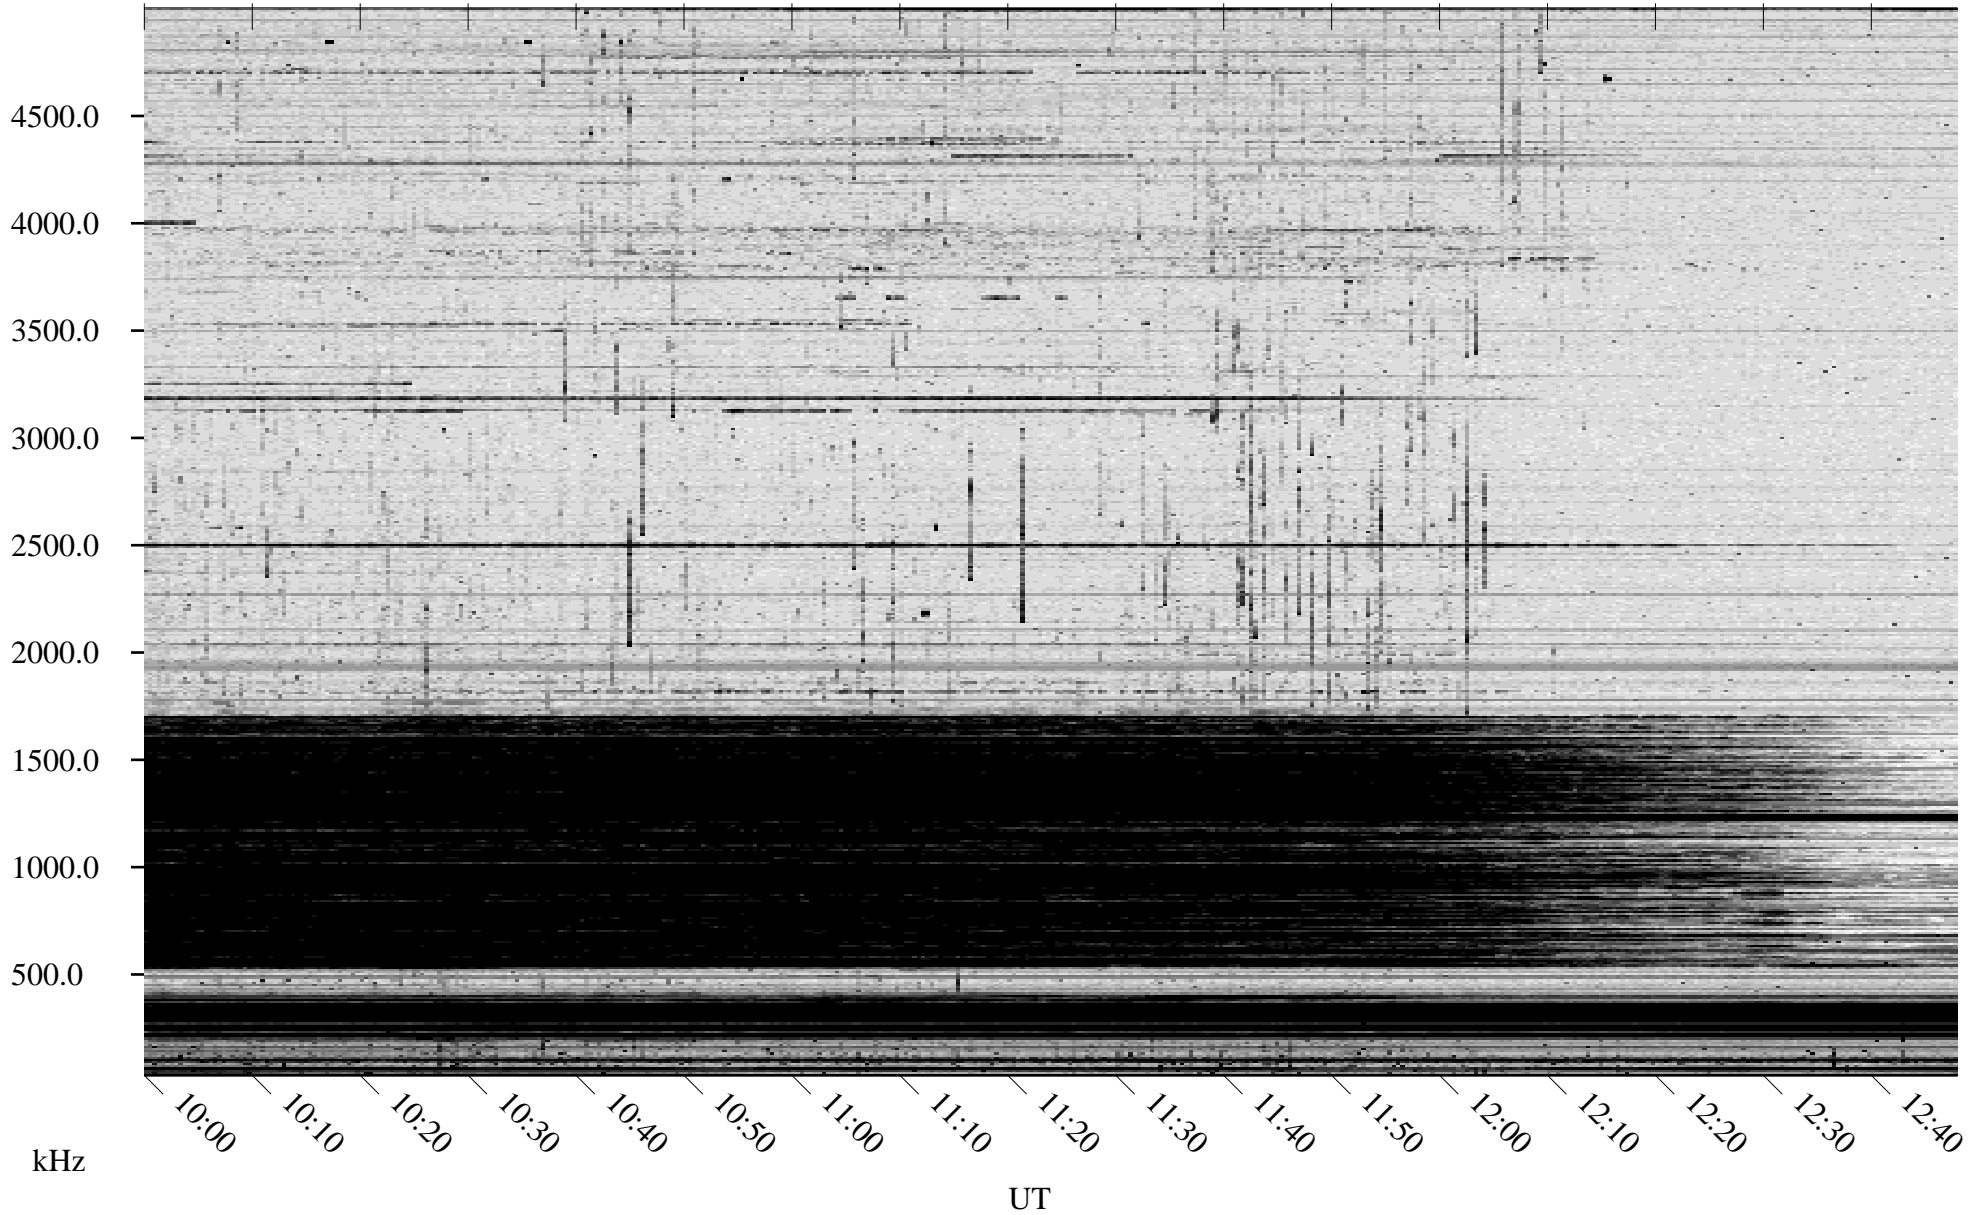

10/15/2006 Churchill, Manitoba

Linear Scale Black = 161 White = 15

ch06288l.r03m max_12

Page 1

10/15/2006 Churchill, Manitoba

Linear Scale Black = 161 White = 15

ch06288l.r03m max_12

Page 2

10/16/2006 Churchill, Manitoba

Linear Scale Black = 161 White = 15

ch06288l.r03m max_12

Page 3

10/16/2006 Churchill, Manitoba

Linear Scale Black = 161 White = 15

ch06288l.r03m max_12

Page 4

10/16/2006 Churchill, Manitoba

Linear Scale Black = 161 White = 15

ch06288l.r03m max_12

Page 5

10/16/2006 Churchill, Manitoba

Linear Scale Black = 161 White = 15

ch06288l.r03m max_12

Page 6

10/16/2006 Churchill, Manitoba

Linear Scale Black = 161 White = 15

ch06288l.r03m max_12

Page 7

10/16/2006 Churchill, Manitoba

Linear Scale Black = 161 White = 15

ch06288l.r03m max_12