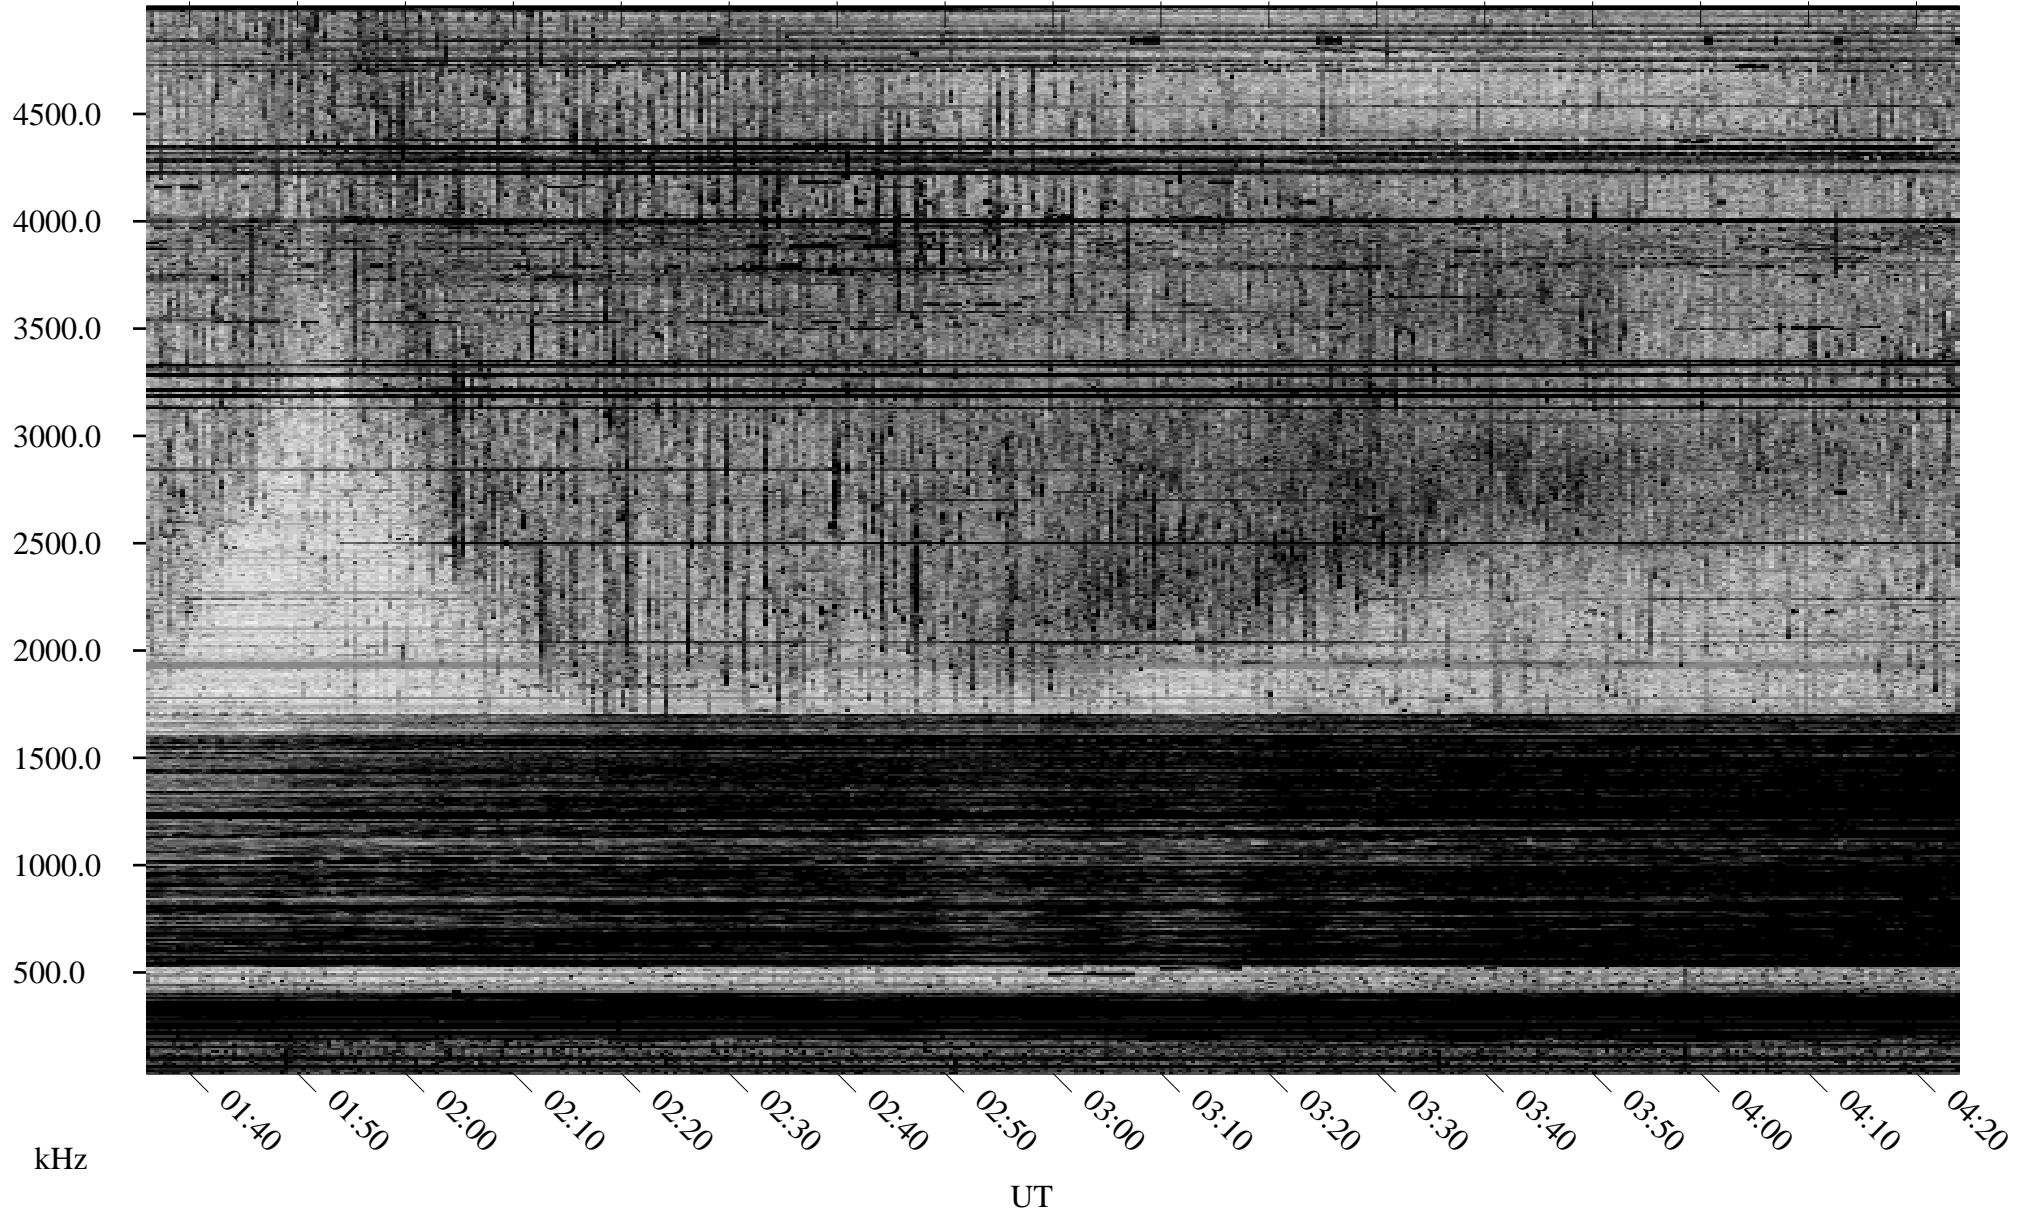

10/16/2006 Churchill, Manitoba

Linear Scale Black = 161 White = 15

ch06289l.r00m max_12

Page 1

10/16/2006 Churchill, Manitoba

Linear Scale Black = 161 White = 15

ch06289l.r00m max_12

Page 2

10/17/2006 Churchill, Manitoba

Linear Scale Black = 161 White = 15

ch06289l.r00m max_12

Page 3

10/17/2006 Churchill, Manitoba

Linear Scale Black = 161 White = 15

ch06289l.r00m max_12

Page 4

10/17/2006 Churchill, Manitoba

Linear Scale Black = 161 White = 15

ch06289l.r00m max_12

Page 5

10/17/2006 Churchill, Manitoba

Linear Scale Black = 161 White = 15

ch06289l.r00m max_12

Page 6