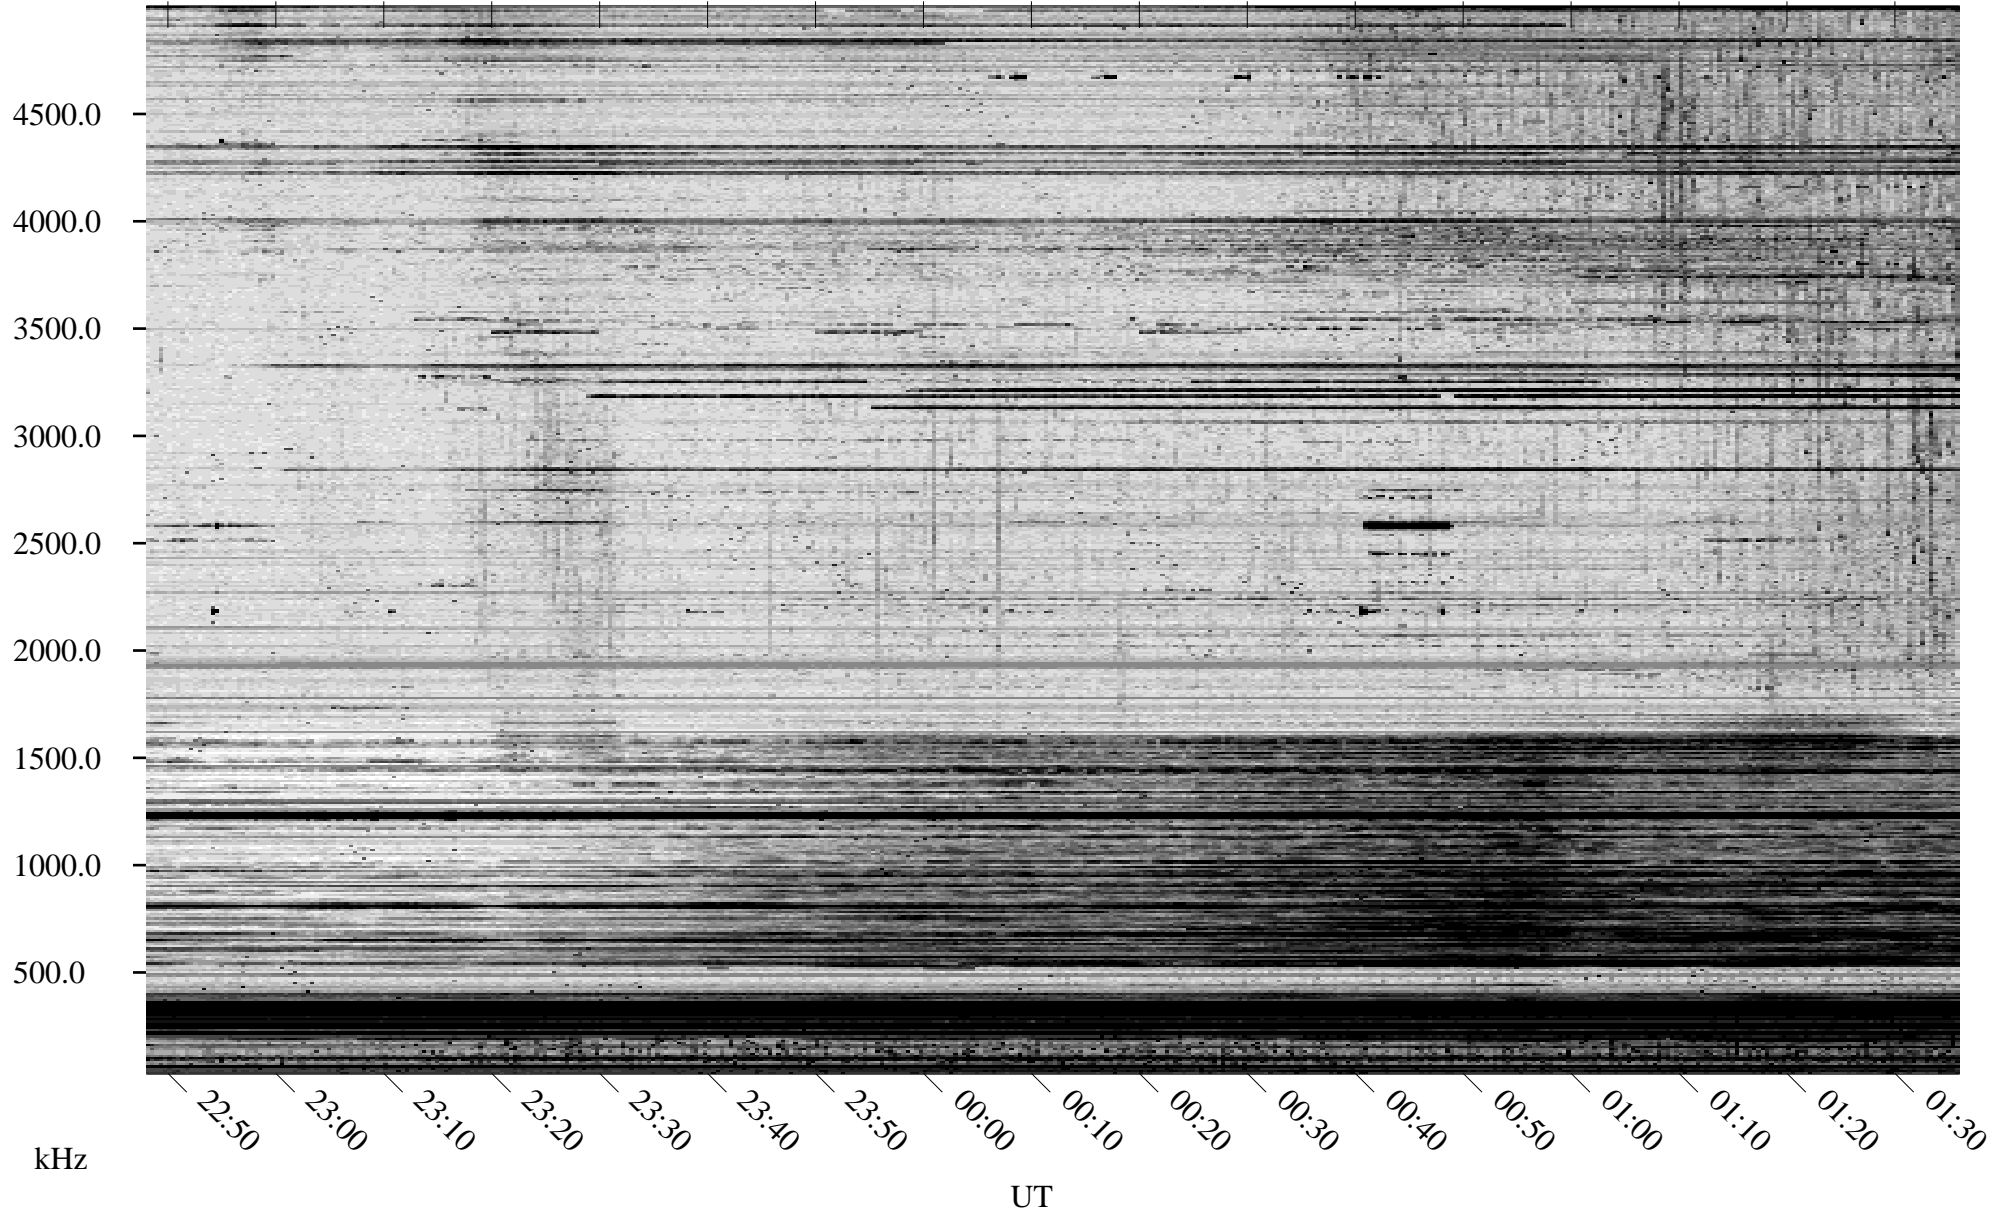

10/16/2006 Churchill, Manitoba

Linear Scale Black = 161 White = 15

ch06289l.r00m max_12

Page 1

10/16/2006 Churchill, Manitoba

Linear Scale Black = 161 White = 15

ch06289l.r00m max_12

Page 2

10/17/2006 Churchill, Manitoba

Linear Scale Black = 161 White = 15

ch06289l.r00m max_12

Page 3

10/17/2006 Churchill, Manitoba

Linear Scale Black = 161 White = 15

ch06289l.r00m max_12

Page 4

10/17/2006 Churchill, Manitoba

Linear Scale Black = 161 White = 15

ch06289l.r00m max_12

Page 5

10/17/2006 Churchill, Manitoba

Linear Scale Black = 161 White = 15

ch06289l.r00m max_12

Page 6