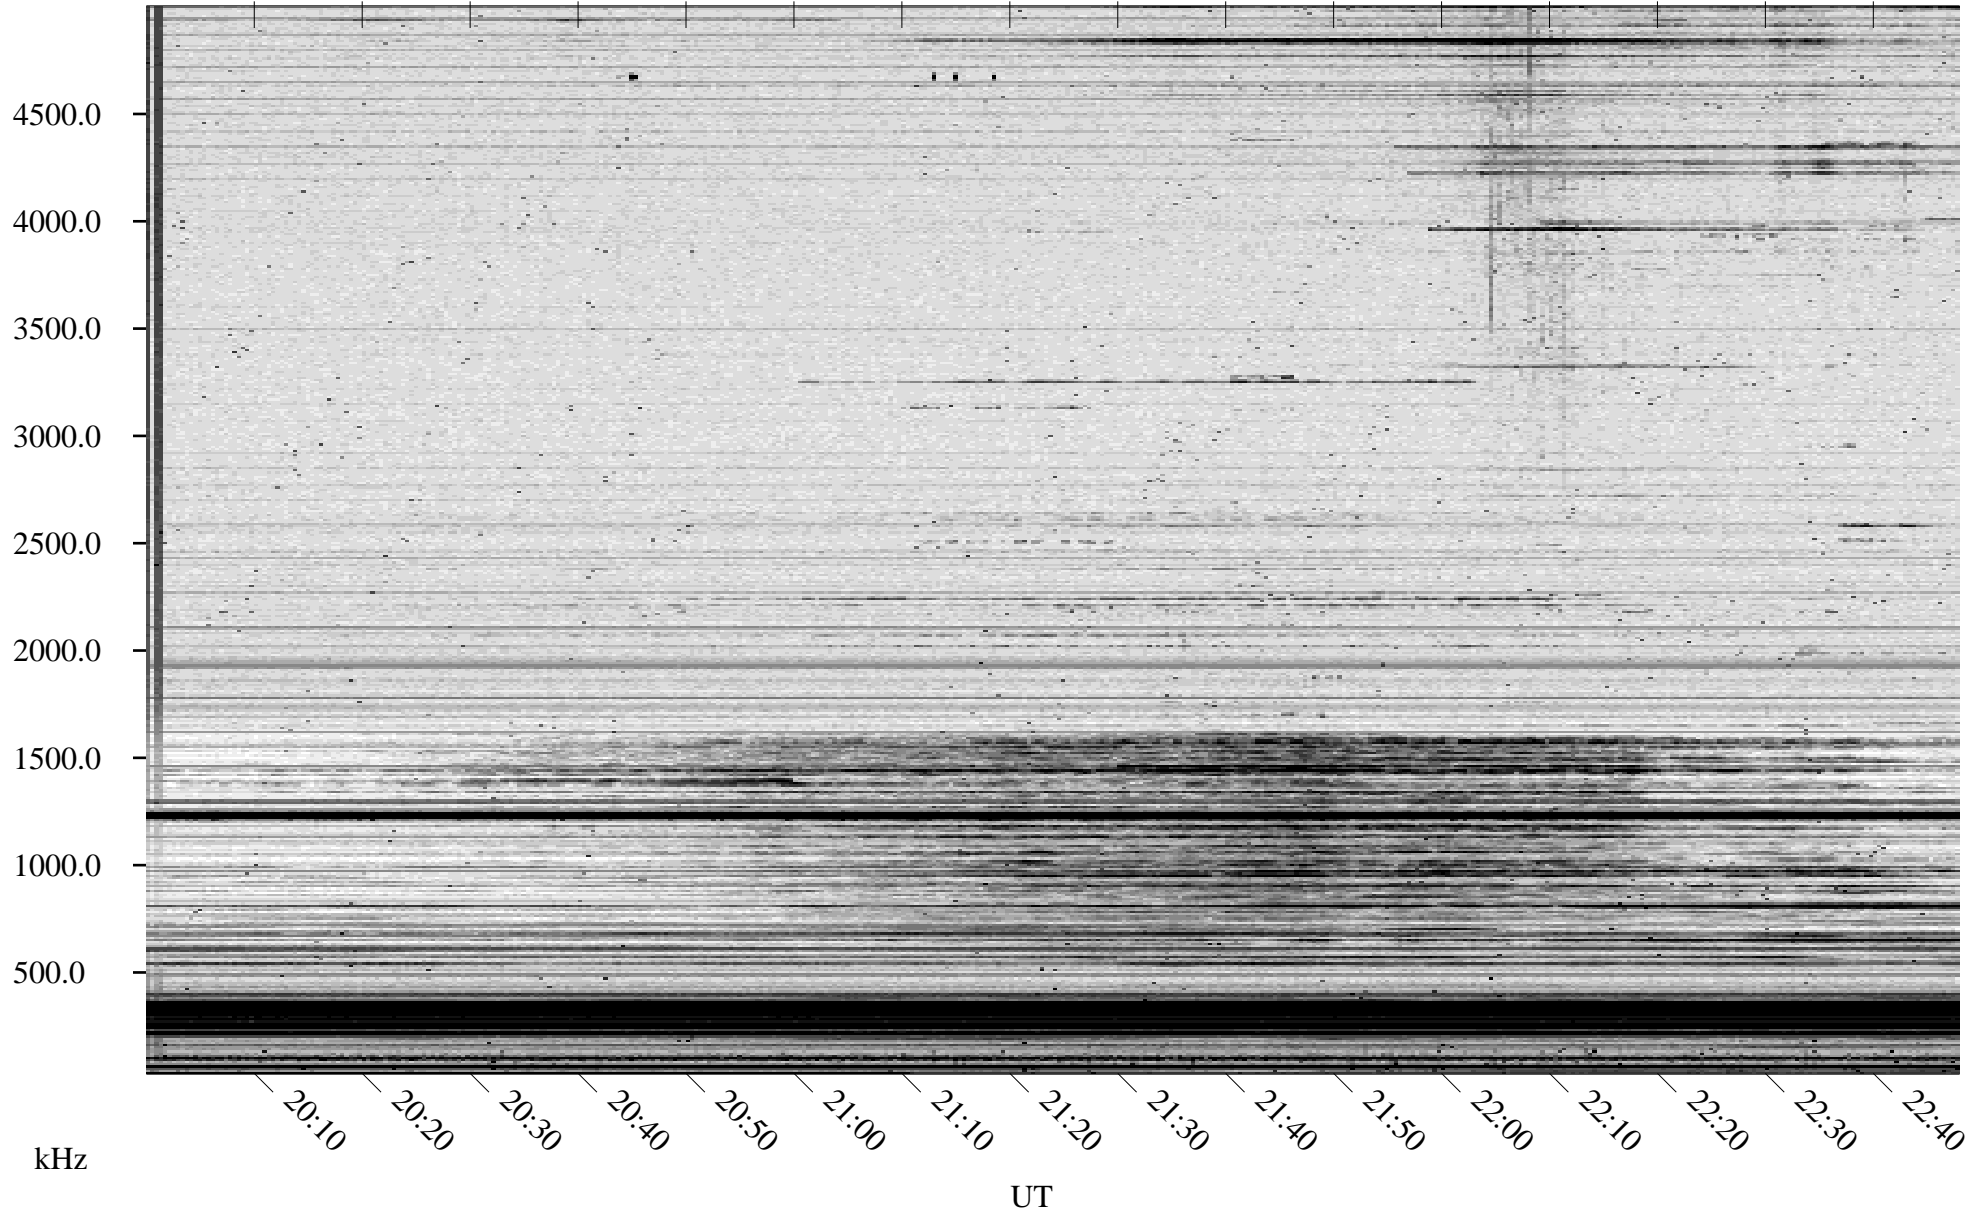

10/16/2006 Churchill, Manitoba

Linear Scale Black = 161 White = 15

ch06289l.r00m max_12

Page 1

10/16/2006 Churchill, Manitoba

Linear Scale Black = 161 White = 15

ch06289l.r00m max_12

Page 2

10/17/2006 Churchill, Manitoba

Linear Scale Black = 161 White = 15

ch06289l.r00m max_12

Page 3

10/17/2006 Churchill, Manitoba

Linear Scale Black = 161 White = 15

ch06289l.r00m max_12

Page 4

10/17/2006 Churchill, Manitoba

Linear Scale Black = 161 White = 15

ch06289l.r00m max_12

Page 5

10/17/2006 Churchill, Manitoba

Linear Scale Black = 161 White = 15

ch06289l.r00m max_12

Page 6