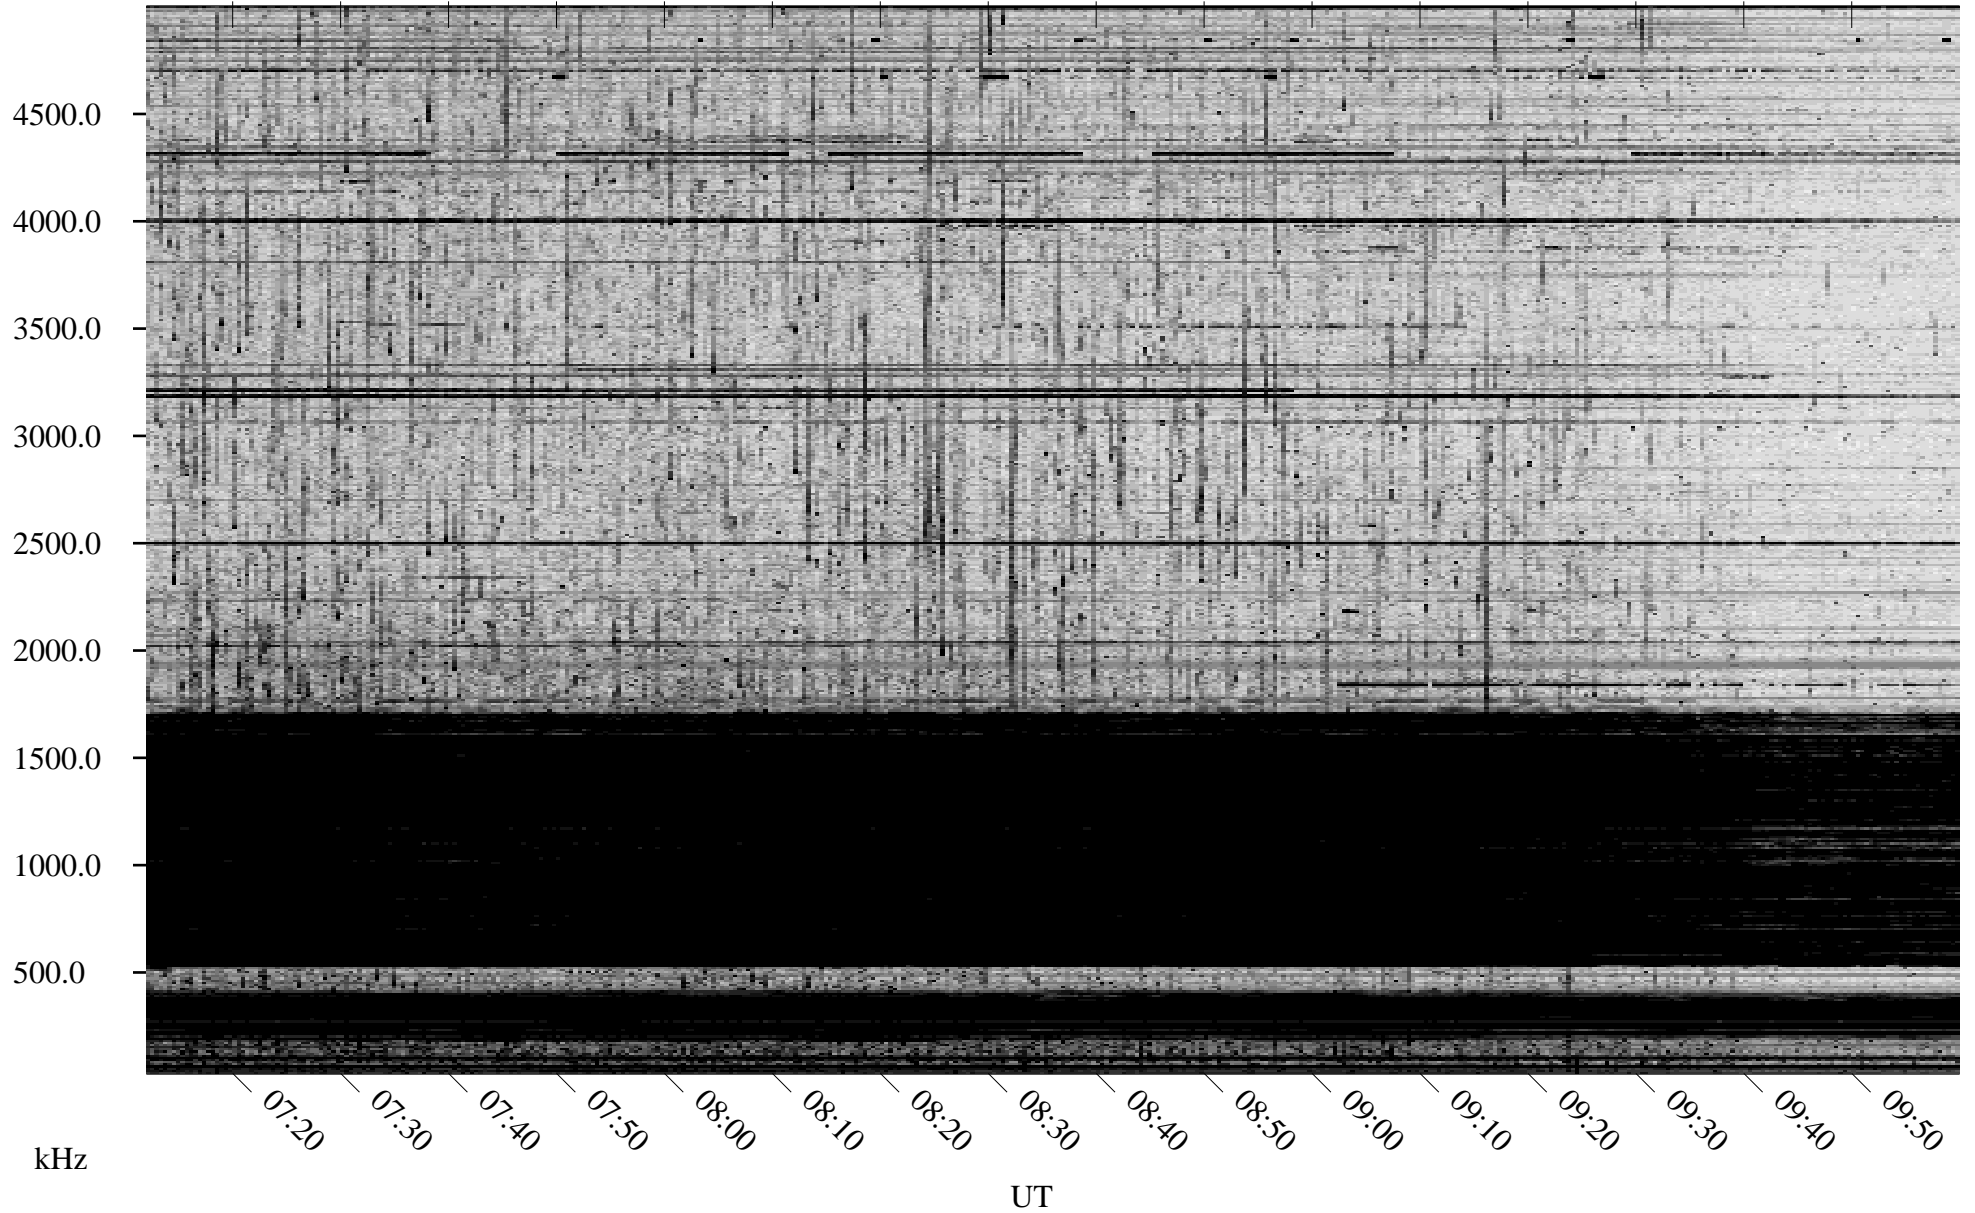

10/16/2006 Churchill, Manitoba

Linear Scale Black = 161 White = 15

ch06289l.r00m max_12

Page 1

10/16/2006 Churchill, Manitoba

Linear Scale Black = 161 White = 15

ch06289l.r00m max_12

Page 2

10/17/2006 Churchill, Manitoba

Linear Scale Black = 161 White = 15

ch06289l.r00m max_12

Page 3

10/17/2006 Churchill, Manitoba

Linear Scale Black = 161 White = 15

ch06289l.r00m max_12

Page 4

10/17/2006 Churchill, Manitoba

Linear Scale Black = 161 White = 15

ch06289l.r00m max_12

Page 5

10/17/2006 Churchill, Manitoba

Linear Scale Black = 161 White = 15

ch06289l.r00m max_12

Page 6