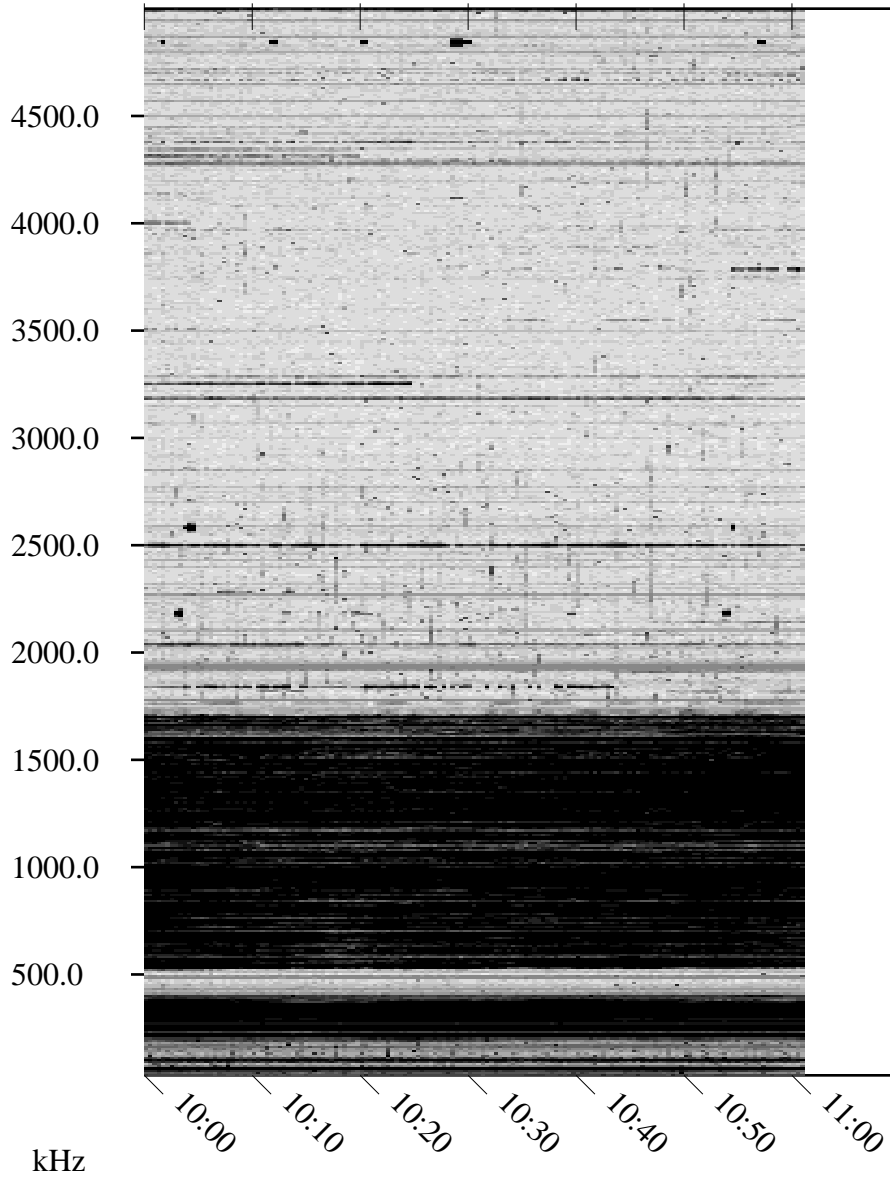

10/16/2006 Churchill, Manitoba

Linear Scale Black = 161 White = 15

ch06289l.r00m max_12

Page 1

10/16/2006 Churchill, Manitoba

Linear Scale Black = 161 White = 15

ch06289l.r00m max_12

Page 2

10/17/2006 Churchill, Manitoba

Linear Scale Black = 161 White = 15

ch06289l.r00m max_12

Page 3

10/17/2006 Churchill, Manitoba

Linear Scale Black = 161 White = 15

ch06289l.r00m max_12

Page 4

10/17/2006 Churchill, Manitoba

Linear Scale Black = 161 White = 15

ch06289l.r00m max_12

Page 5

10/17/2006 Churchill, Manitoba

Linear Scale Black = 161 White = 15

ch06289l.r00m max_12

Page 6