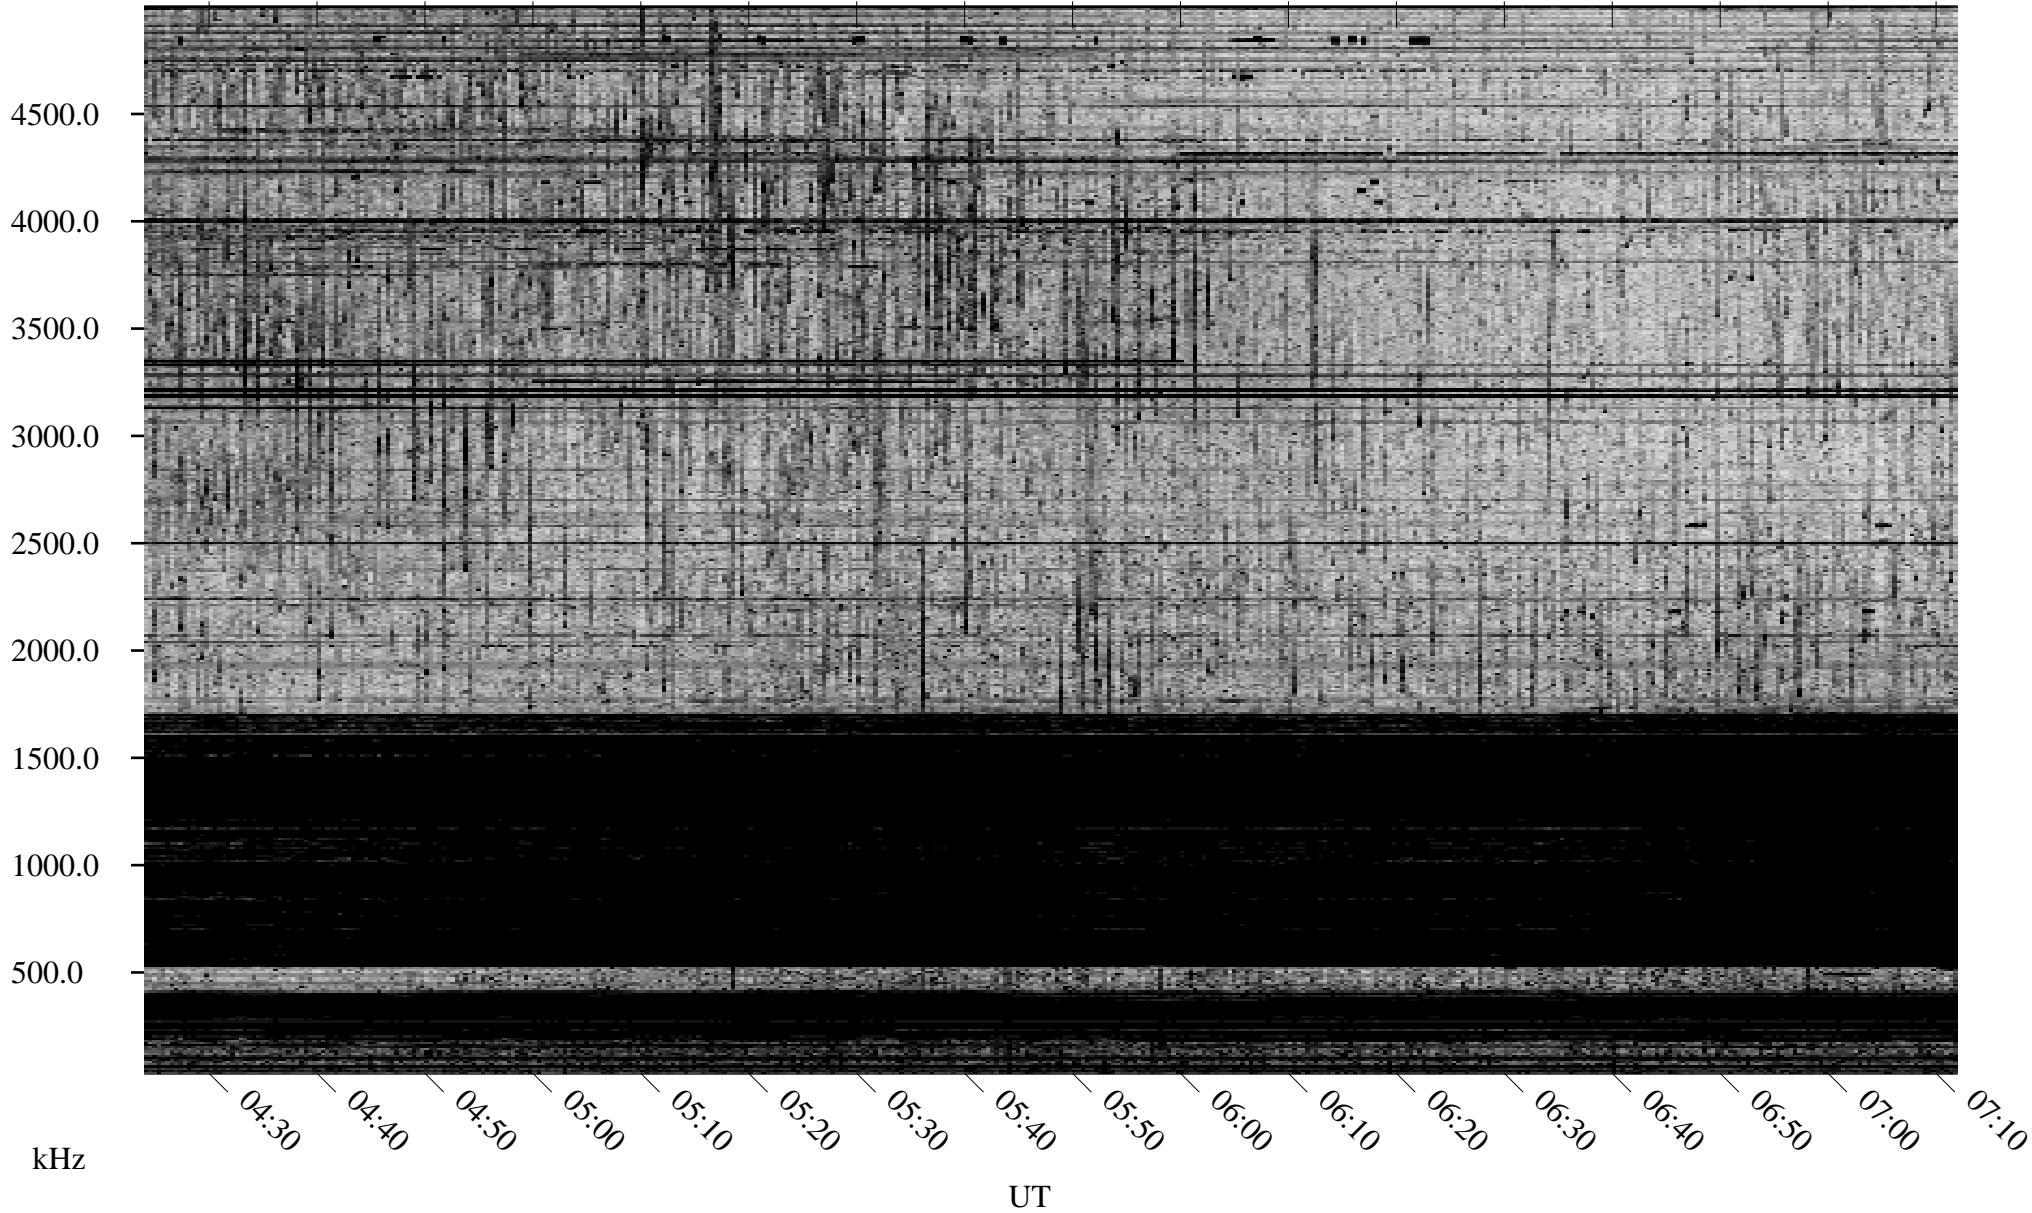

10/16/2006 Churchill, Manitoba

Linear Scale Black = 161 White = 15

ch06289l.r00m max_12

Page 1

10/16/2006 Churchill, Manitoba

Linear Scale Black = 161 White = 15

ch06289l.r00m max_12

Page 2

10/17/2006 Churchill, Manitoba

Linear Scale Black = 161 White = 15

ch06289l.r00m max_12

Page 3

10/17/2006 Churchill, Manitoba

Linear Scale Black = 161 White = 15

ch06289l.r00m max_12

Page 4

10/17/2006 Churchill, Manitoba

Linear Scale Black = 161 White = 15

ch06289l.r00m max_12

Page 5

10/17/2006 Churchill, Manitoba

Linear Scale Black = 161 White = 15

ch06289l.r00m max_12

Page 6