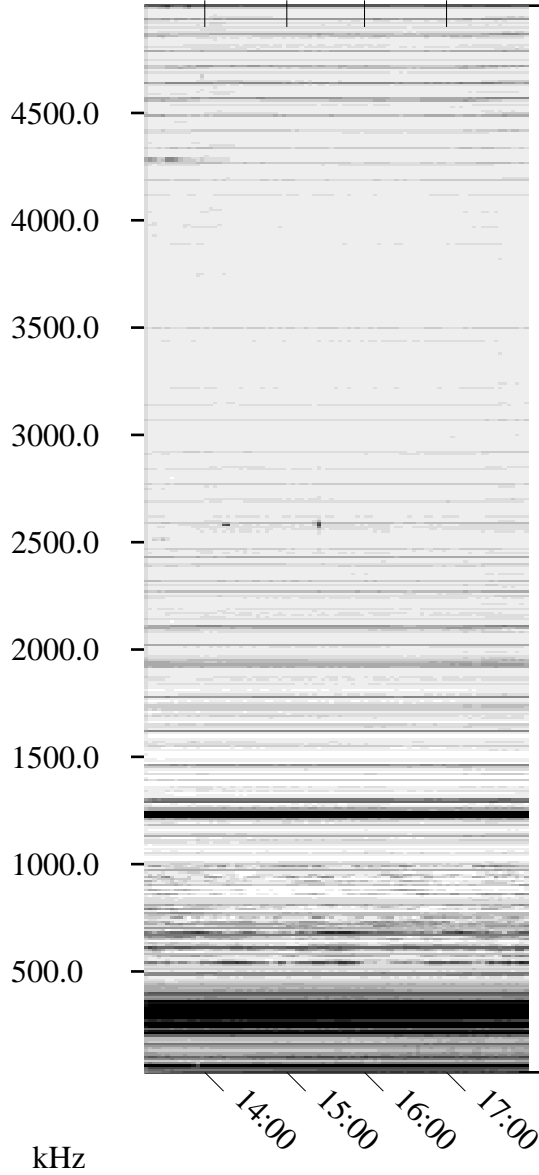

10/03/2006 Churchill, Manitoba

Linear Scale Black = 161 White = 15

ch06276l.r01a ave_95

Page 1

UT