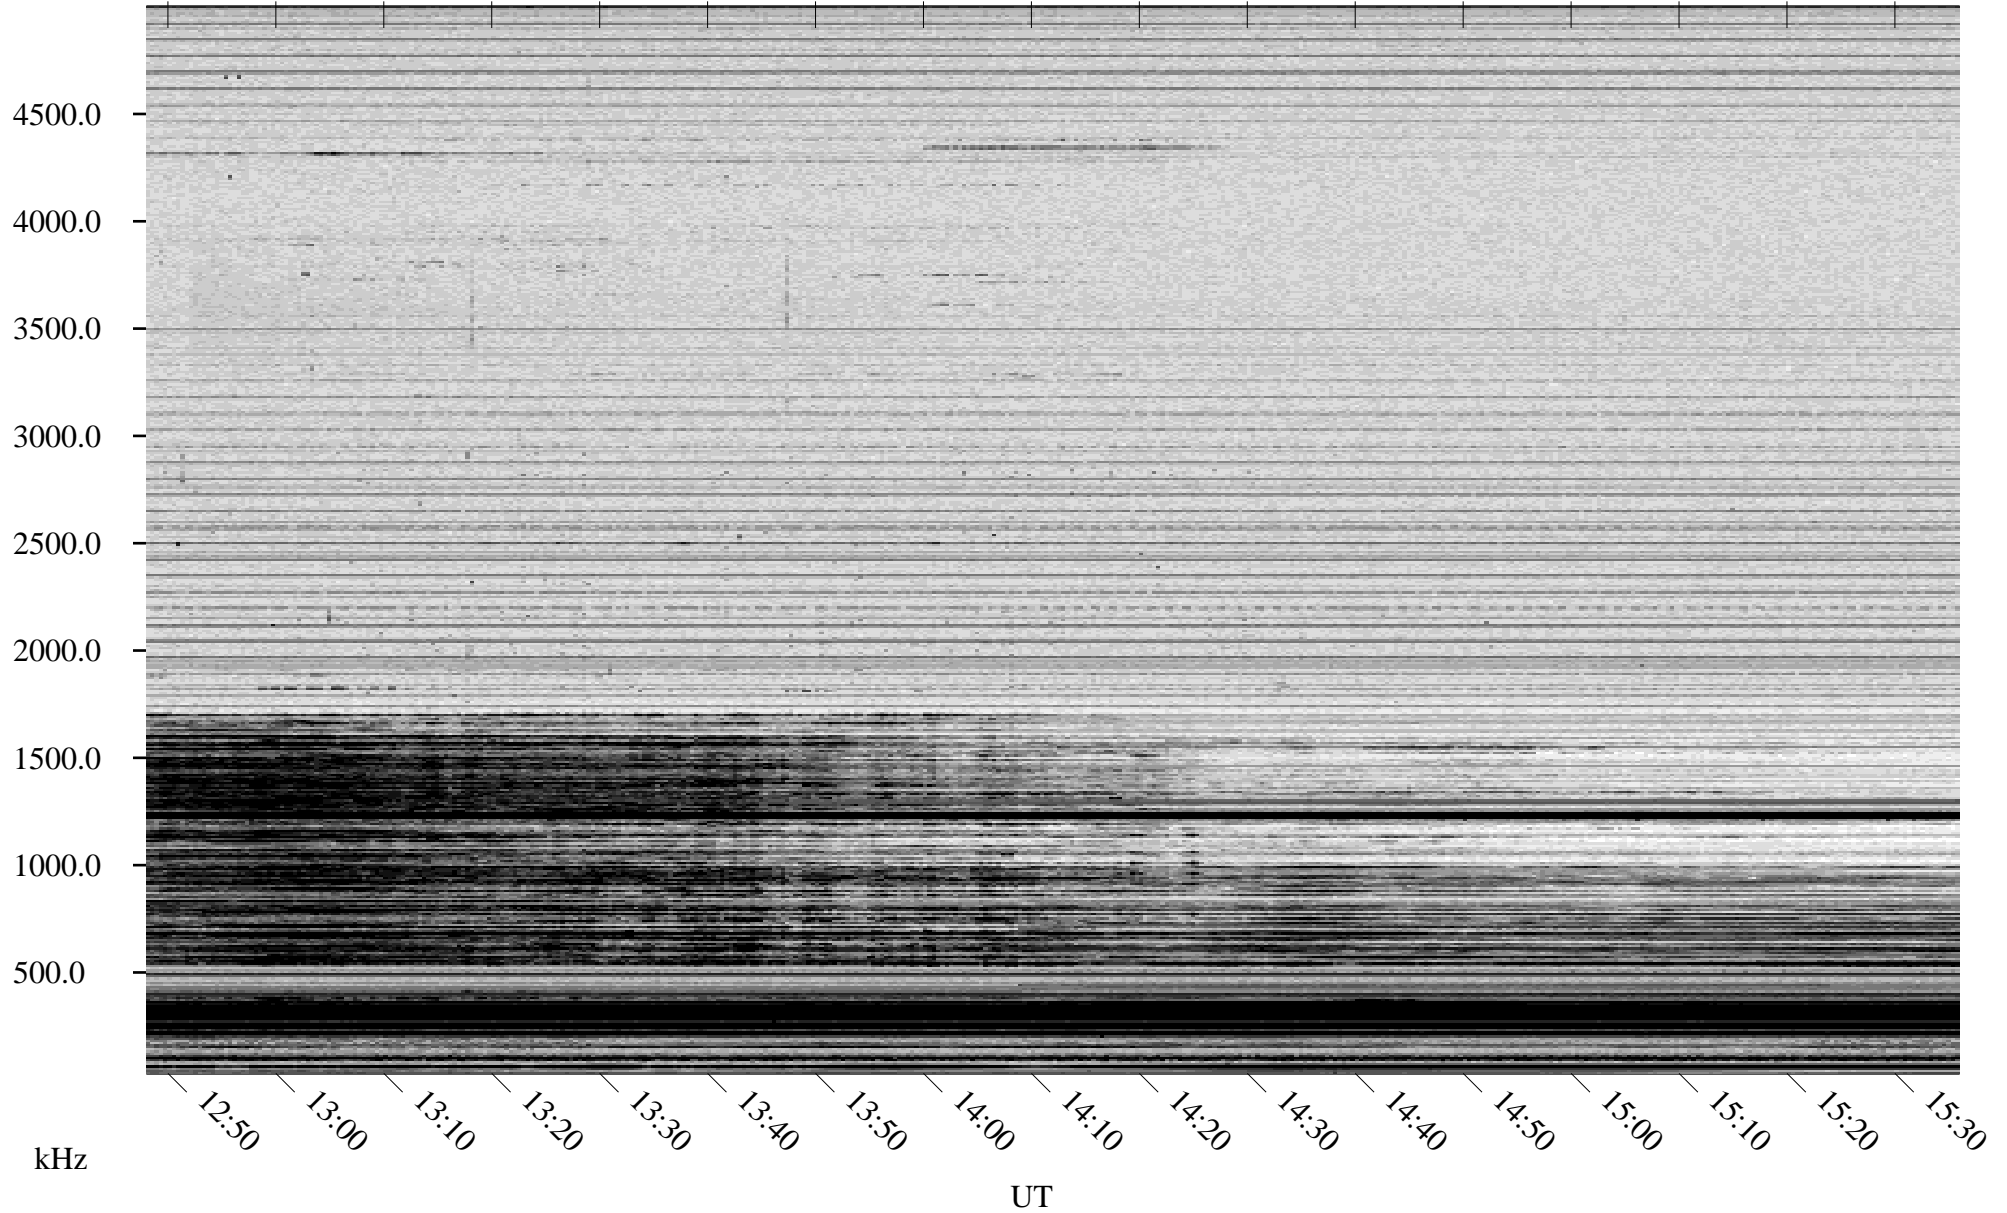

01/01/2007 Churchill, Manitoba

Linear Scale Black = 161 White = 15

CH07001L.R00m max_12

Page 1

01/01/2007 Churchill, Manitoba

Linear Scale Black = 161 White = 15

CH07001L.R00m max_12

Page 2

01/02/2007 Churchill, Manitoba

Linear Scale Black = 161 White = 15

CH07001L.R00m max_12

Page 3

01/02/2007 Churchill, Manitoba

Linear Scale Black = 161 White = 15

CH07001L.R00m max_12

Page 4

01/02/2007 Churchill, Manitoba

Linear Scale Black = 161 White = 15

CH07001L.R00m max_12

Page 5

01/02/2007 Churchill, Manitoba

Linear Scale Black = 161 White = 15

CH07001L.R00m max_12

Page 6

01/02/2007 Churchill, Manitoba

Linear Scale Black = 161 White = 15

CH07001L.R00m max_12

Page 7

01/02/2007 Churchill, Manitoba

Linear Scale Black = 161 White = 15

CH07001L.R00m max_12

Page 8