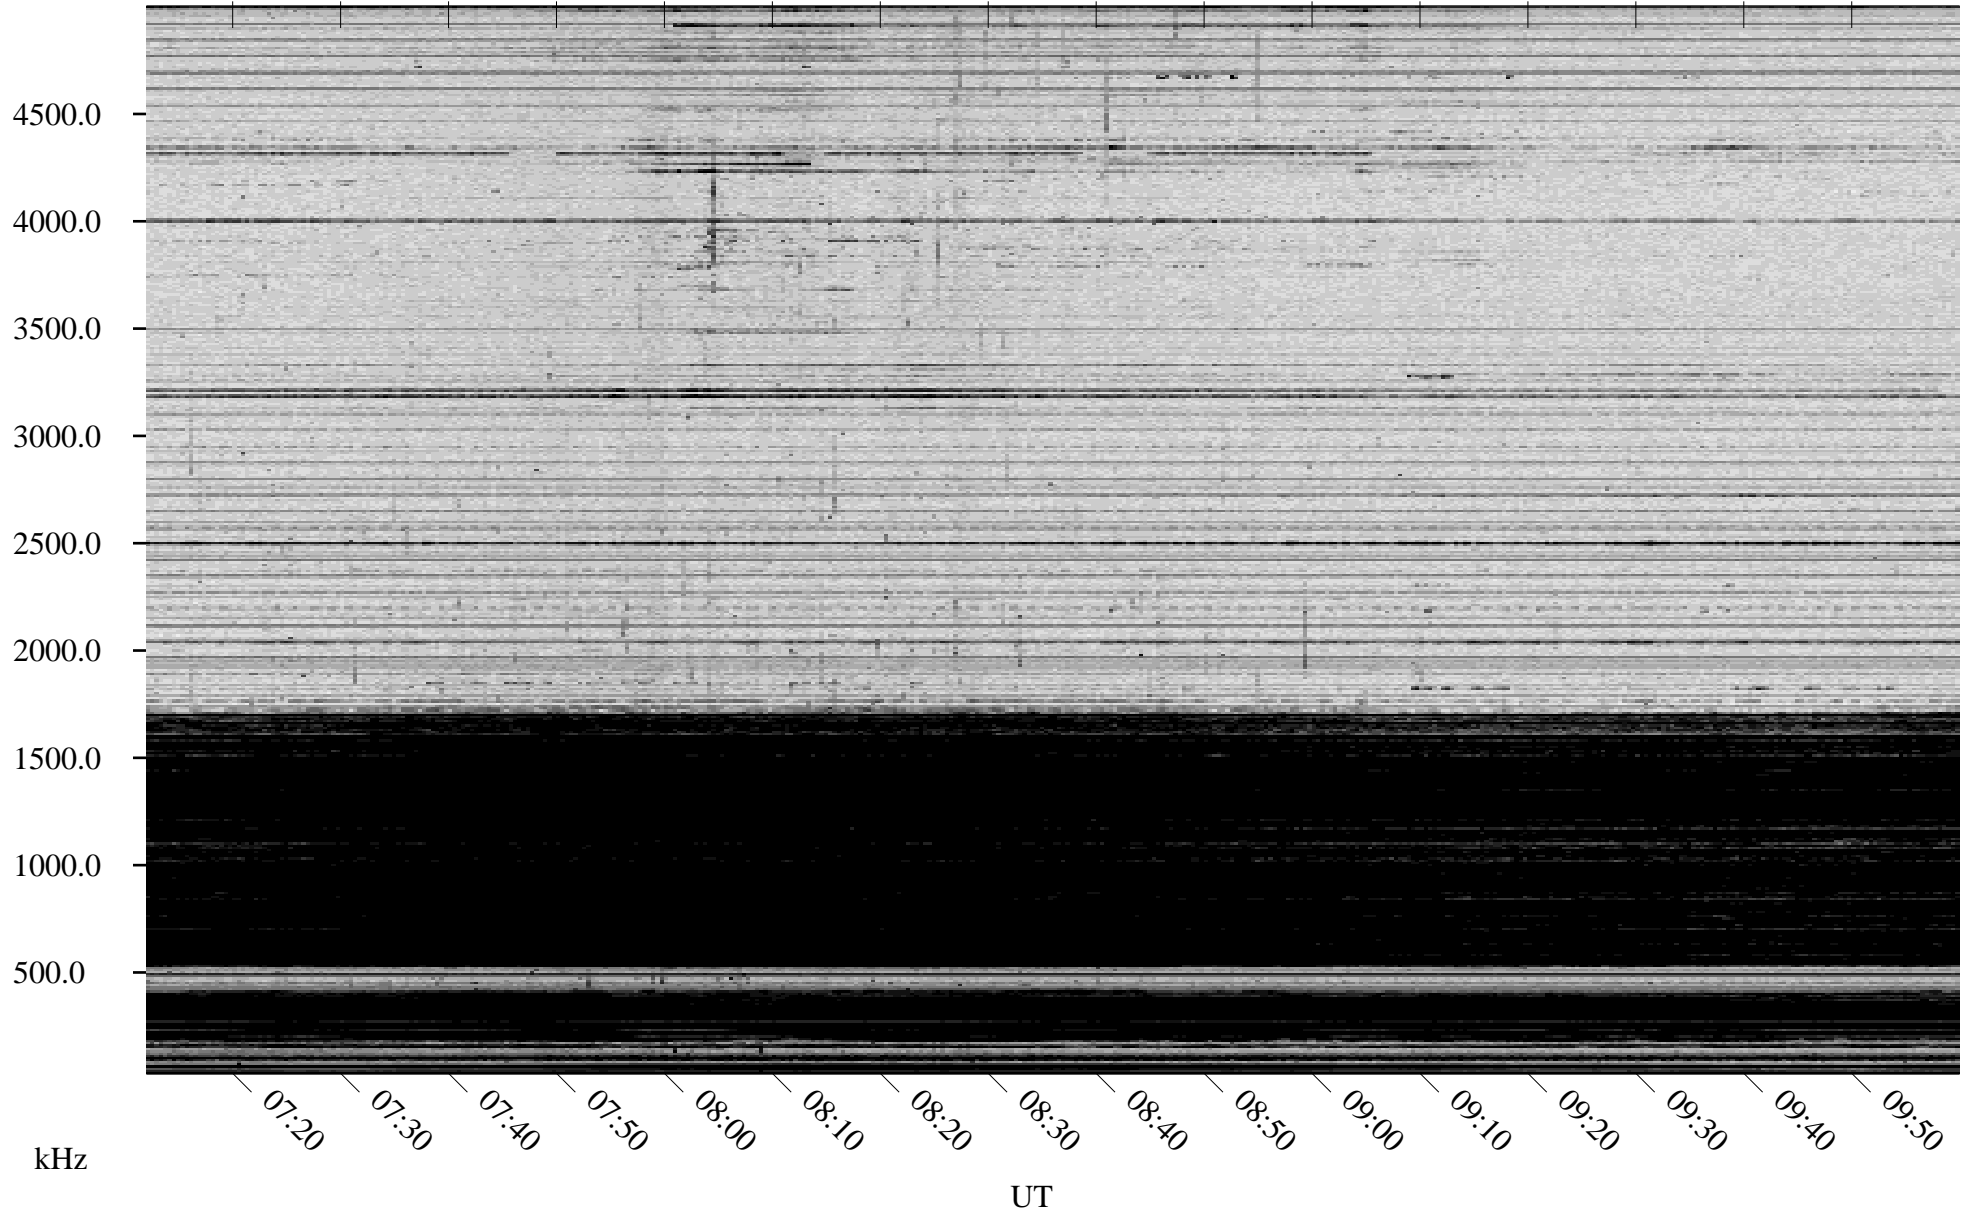

01/01/2007 Churchill, Manitoba

Linear Scale Black = 161 White = 15

CH07001L.R00m max_12

Page 1

01/01/2007 Churchill, Manitoba

Linear Scale Black = 161 White = 15

CH07001L.R00m max_12

Page 2

01/02/2007 Churchill, Manitoba

Linear Scale Black = 161 White = 15

CH07001L.R00m max_12

Page 3

01/02/2007 Churchill, Manitoba

Linear Scale Black = 161 White = 15

CH07001L.R00m max_12

Page 4

01/02/2007 Churchill, Manitoba

Linear Scale Black = 161 White = 15

CH07001L.R00m max_12

Page 5

01/02/2007 Churchill, Manitoba

Linear Scale Black = 161 White = 15

CH07001L.R00m max_12

Page 6

01/02/2007 Churchill, Manitoba

Linear Scale Black = 161 White = 15

CH07001L.R00m max_12

Page 7

01/02/2007 Churchill, Manitoba

Linear Scale Black = 161 White = 15

CH07001L.R00m max_12

Page 8