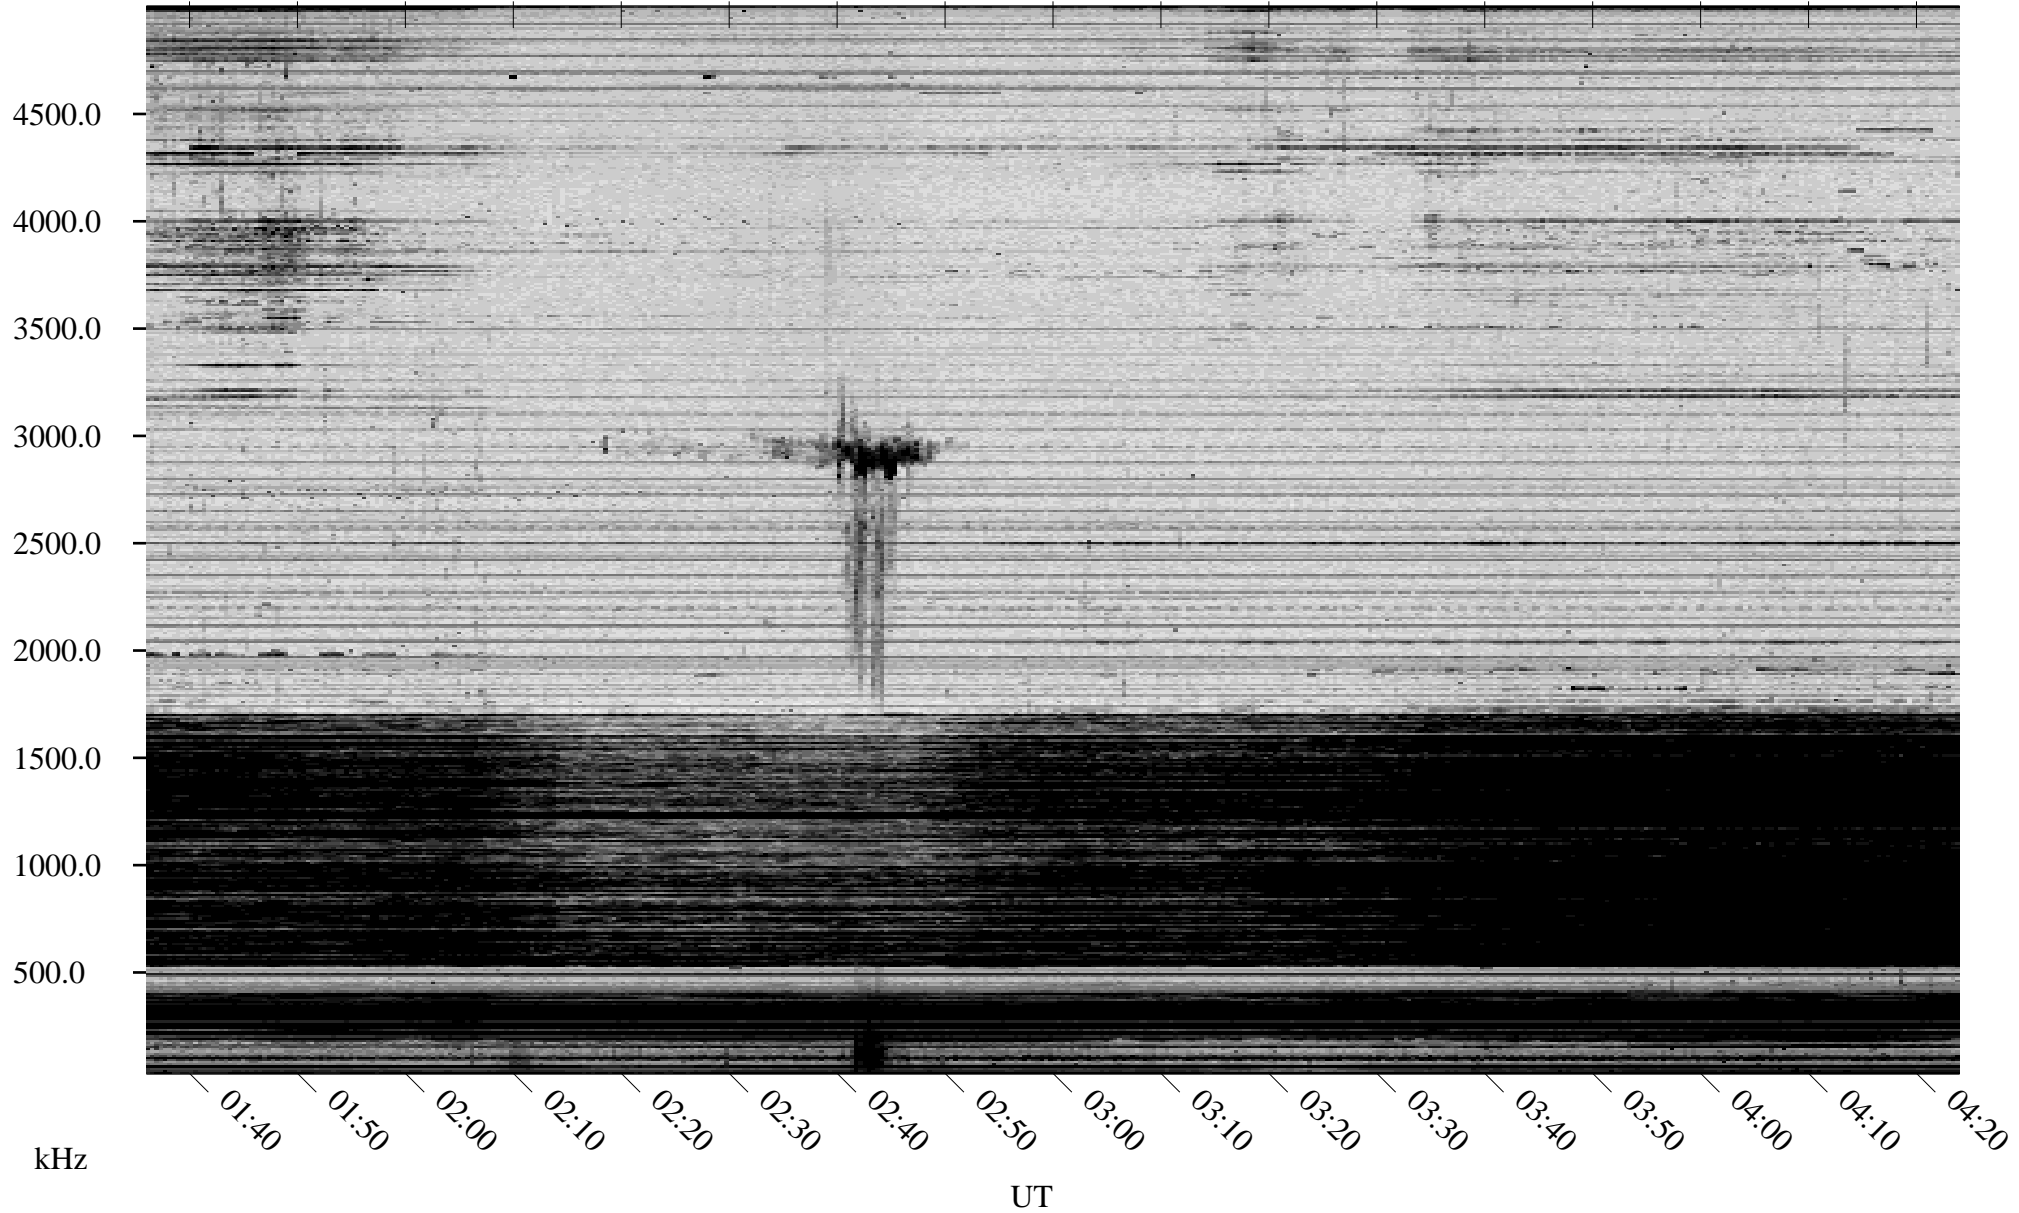

01/01/2007 Churchill, Manitoba

Linear Scale Black = 161 White = 15

CH07001L.R00m max_12

Page 1

01/01/2007 Churchill, Manitoba

Linear Scale Black = 161 White = 15

CH07001L.R00m max_12

Page 2

01/02/2007 Churchill, Manitoba

Linear Scale Black = 161 White = 15

CH07001L.R00m max_12

Page 3

01/02/2007 Churchill, Manitoba

Linear Scale Black = 161 White = 15

CH07001L.R00m max_12

Page 4

01/02/2007 Churchill, Manitoba

Linear Scale Black = 161 White = 15

CH07001L.R00m max_12

Page 5

01/02/2007 Churchill, Manitoba

Linear Scale Black = 161 White = 15

CH07001L.R00m max_12

Page 6

01/02/2007 Churchill, Manitoba

Linear Scale Black = 161 White = 15

CH07001L.R00m max_12

Page 7

01/02/2007 Churchill, Manitoba

Linear Scale Black = 161 White = 15

CH07001L.R00m max_12

Page 8