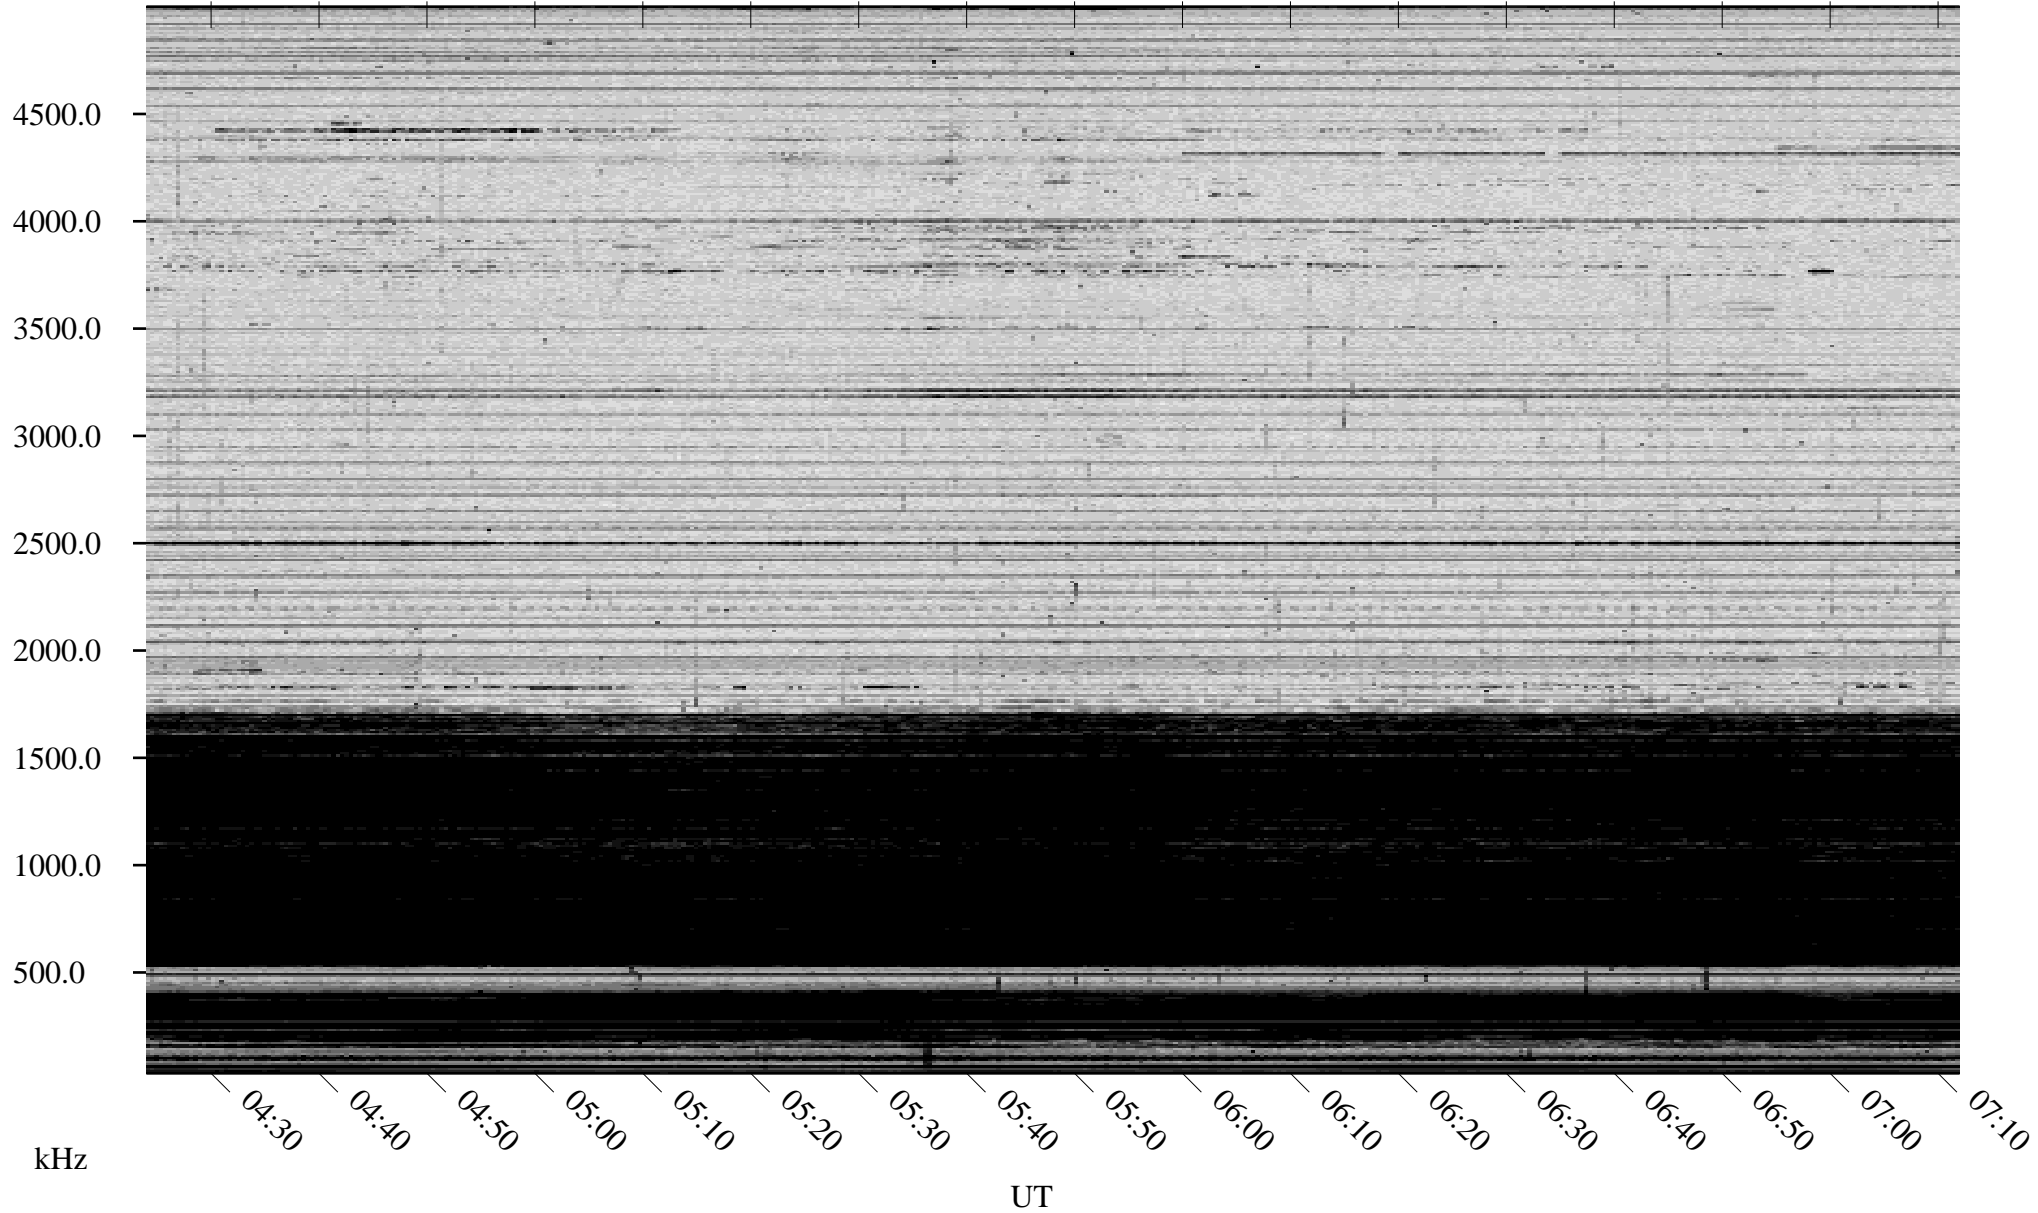

01/01/2007 Churchill, Manitoba

Linear Scale Black = 161 White = 15

CH07001L.R00m max_12

Page 1

01/01/2007 Churchill, Manitoba

Linear Scale Black = 161 White = 15

CH07001L.R00m max_12

Page 2

01/02/2007 Churchill, Manitoba

Linear Scale Black = 161 White = 15

CH07001L.R00m max_12

Page 3

01/02/2007 Churchill, Manitoba

Linear Scale Black = 161 White = 15

CH07001L.R00m max_12

Page 4

01/02/2007 Churchill, Manitoba

Linear Scale Black = 161 White = 15

CH07001L.R00m max_12

Page 5

01/02/2007 Churchill, Manitoba

Linear Scale Black = 161 White = 15

CH07001L.R00m max_12

Page 6

01/02/2007 Churchill, Manitoba

Linear Scale Black = 161 White = 15

CH07001L.R00m max_12

Page 7

01/02/2007 Churchill, Manitoba

Linear Scale Black = 161 White = 15

CH07001L.R00m max_12

Page 8