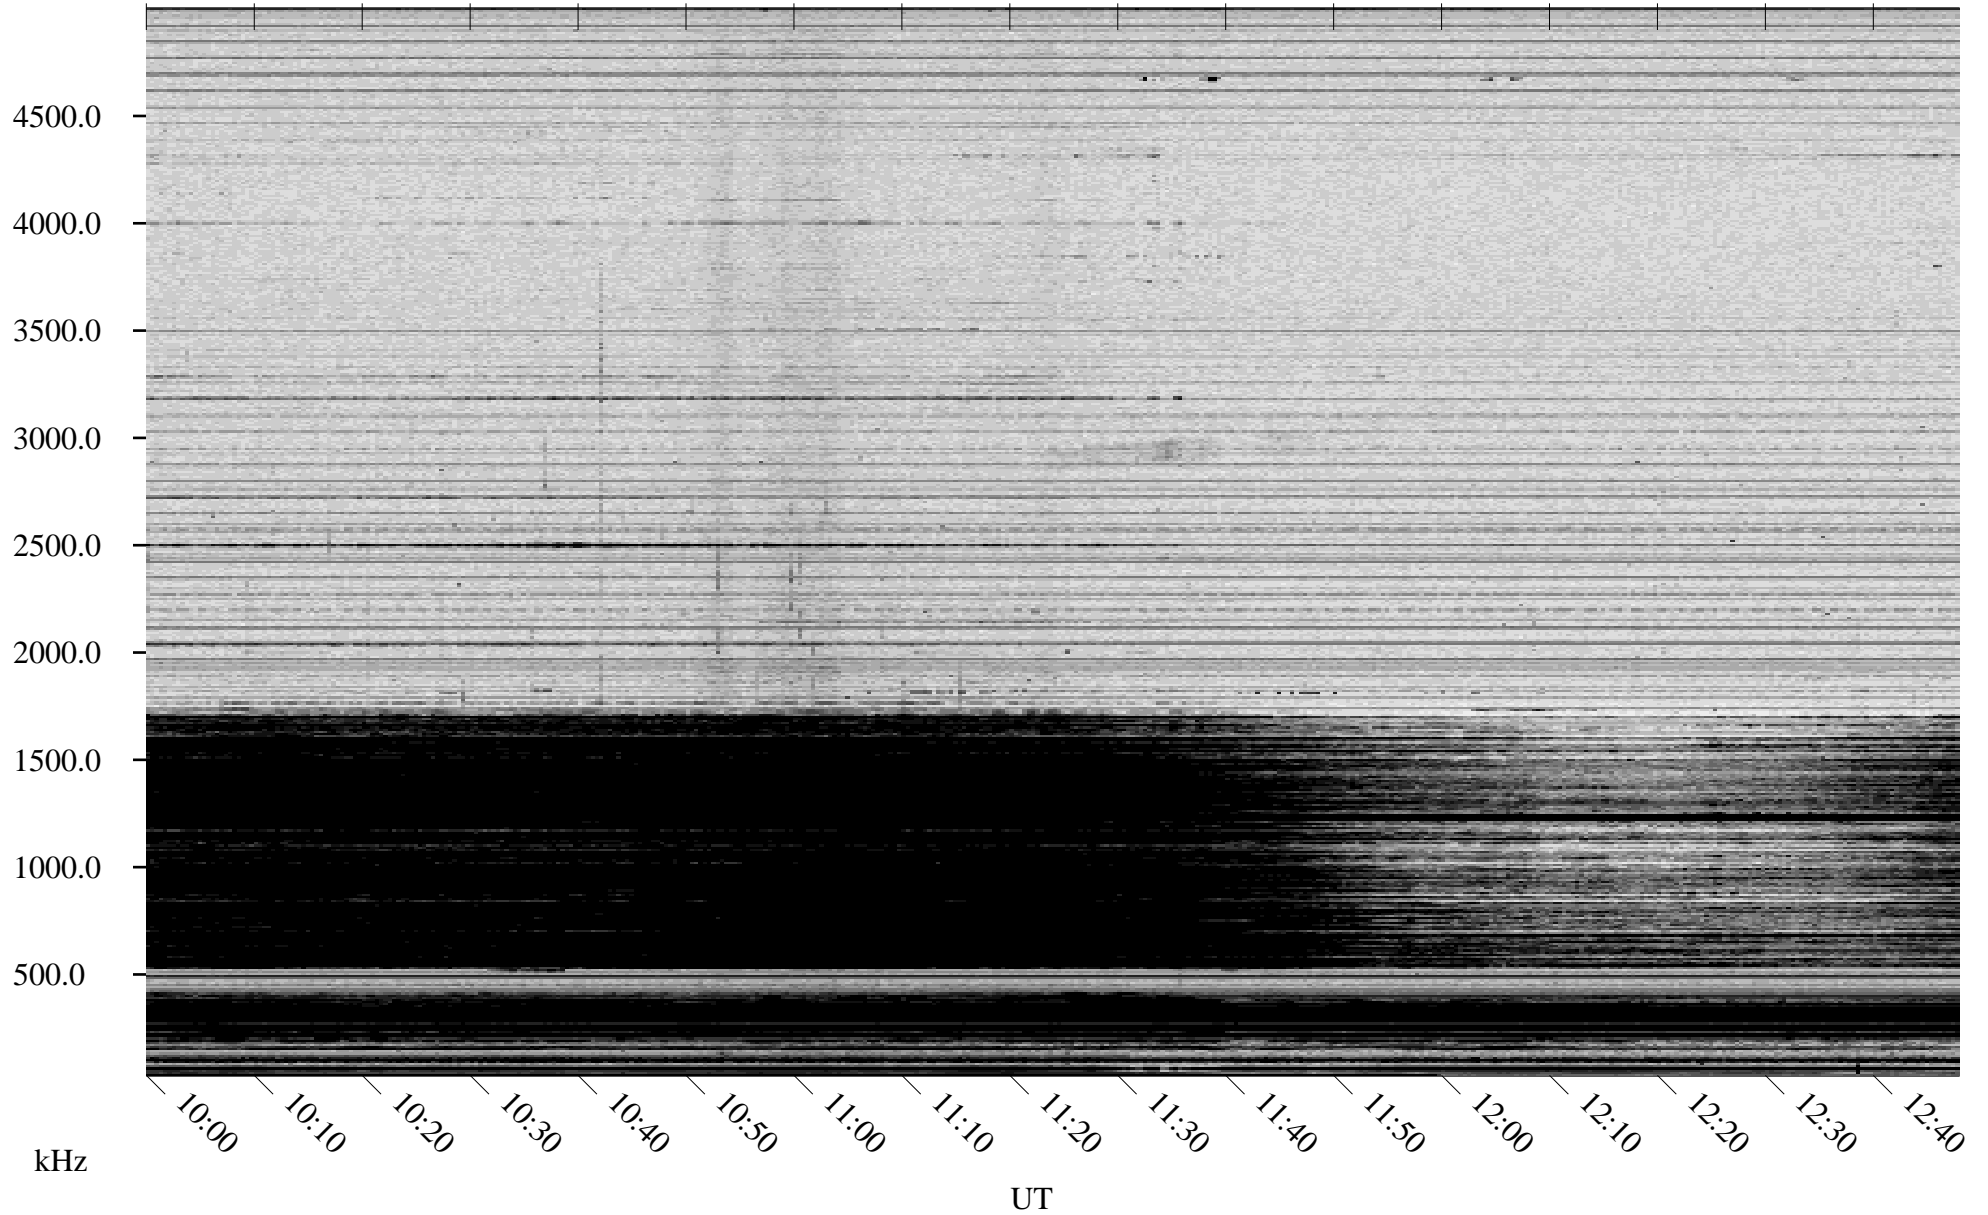

01/01/2007 Churchill, Manitoba

Linear Scale Black = 161 White = 15

CH07001L.R00m max_12

Page 1

01/01/2007 Churchill, Manitoba

Linear Scale Black = 161 White = 15

CH07001L.R00m max_12

Page 2

01/02/2007 Churchill, Manitoba

Linear Scale Black = 161 White = 15

CH07001L.R00m max_12

Page 3

01/02/2007 Churchill, Manitoba

Linear Scale Black = 161 White = 15

CH07001L.R00m max_12

Page 4

01/02/2007 Churchill, Manitoba

Linear Scale Black = 161 White = 15

CH07001L.R00m max_12

Page 5

01/02/2007 Churchill, Manitoba

Linear Scale Black = 161 White = 15

CH07001L.R00m max_12

Page 6

01/02/2007 Churchill, Manitoba

Linear Scale Black = 161 White = 15

CH07001L.R00m max_12

Page 7

01/02/2007 Churchill, Manitoba

Linear Scale Black = 161 White = 15

CH07001L.R00m max_12

Page 8