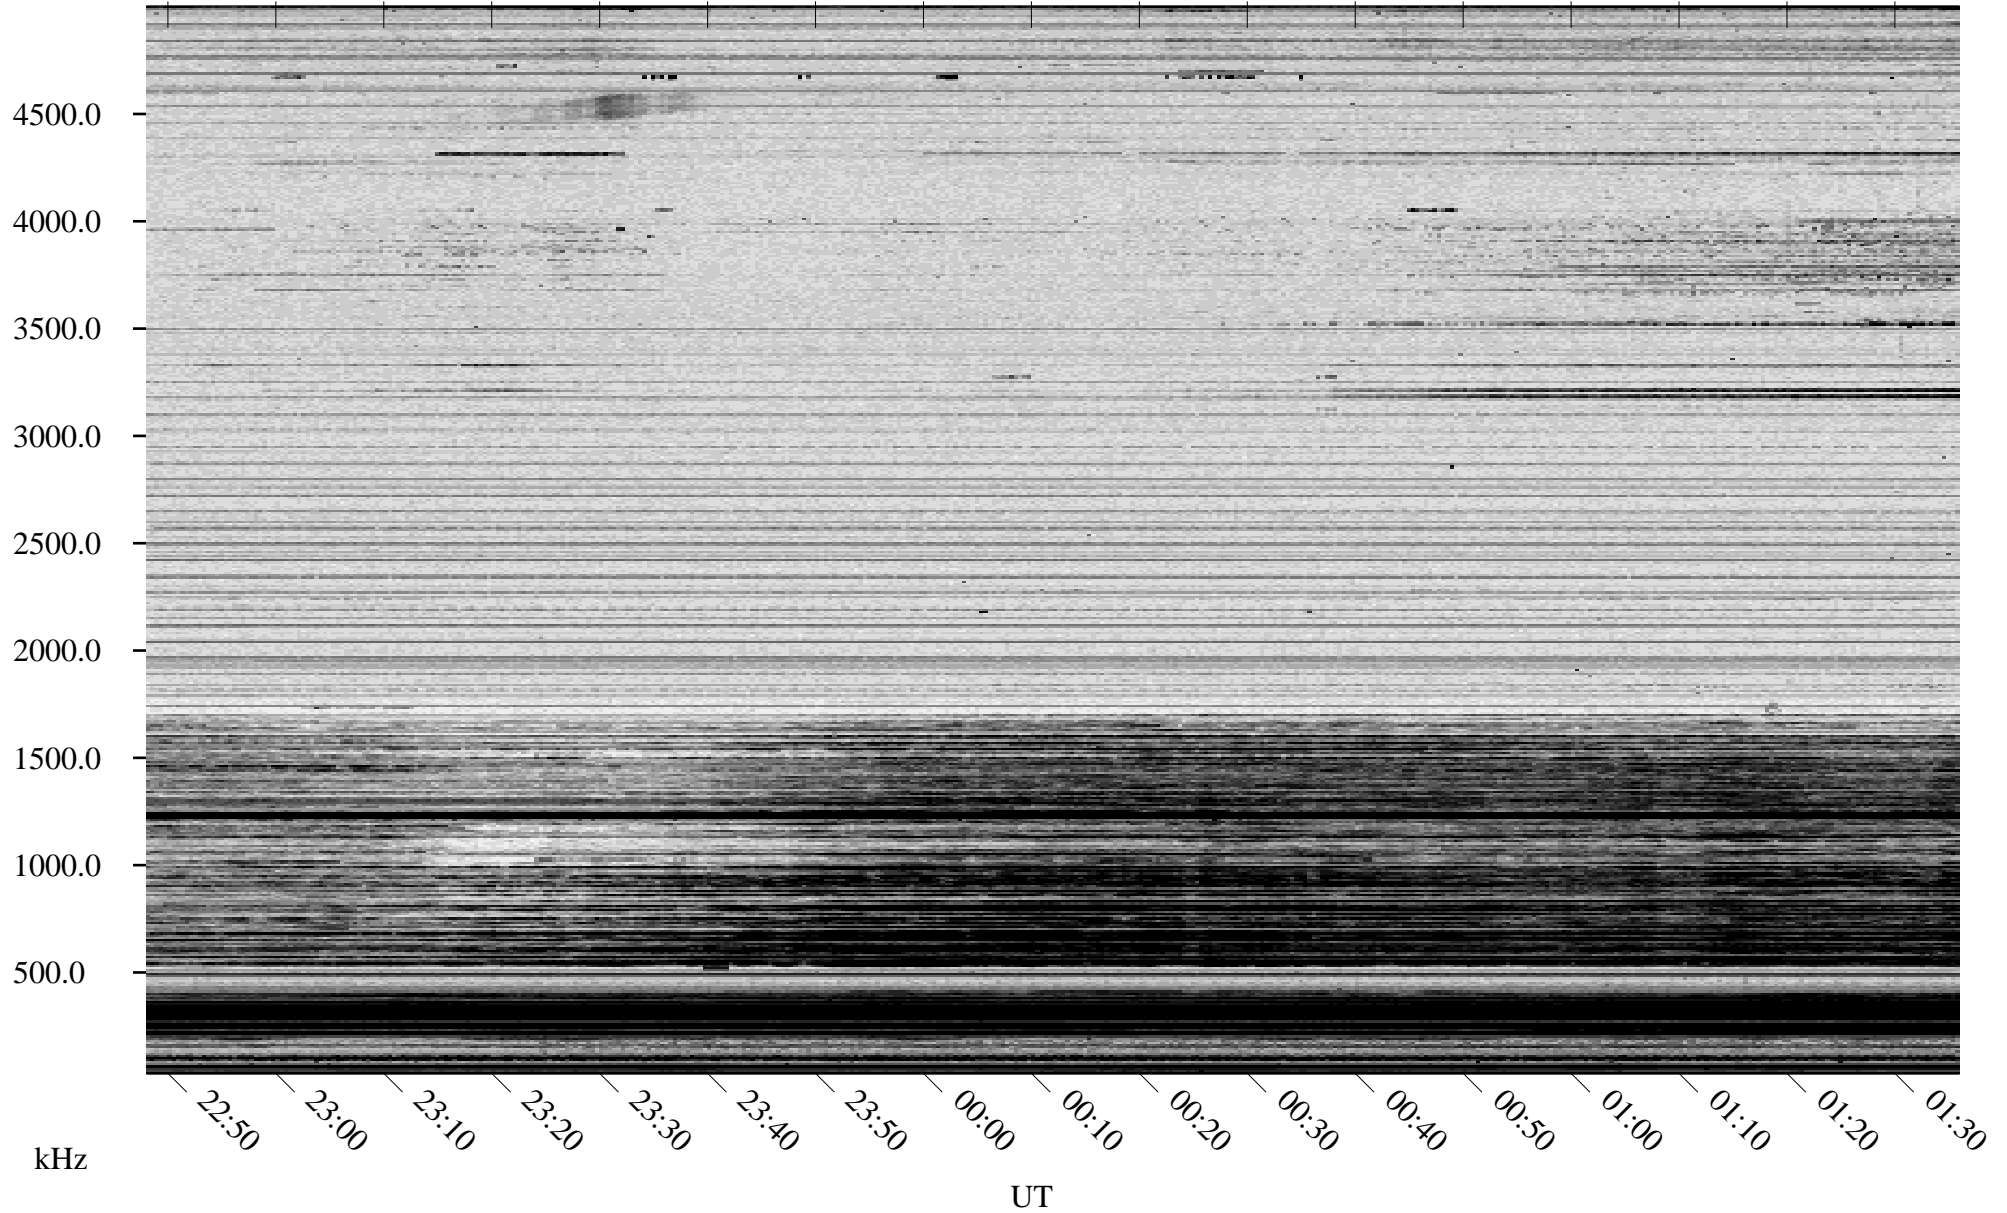

01/02/2007 Churchill, Manitoba

Linear Scale Black = 161 White = 15

CH07002L.R00m max_12

Page 1

01/02/2007 Churchill, Manitoba

Linear Scale Black = 161 White = 15

CH07002L.R00m max_12

Page 2

01/03/2007 Churchill, Manitoba

Linear Scale Black = 161 White = 15

CH07002L.R00m max_12

Page 3

01/03/2007 Churchill, Manitoba

Linear Scale Black = 161 White = 15

CH07002L.R00m max_12

Page 4

01/03/2007 Churchill, Manitoba

Linear Scale Black = 161 White = 15

CH07002L.R00m max_12

Page 5

01/03/2007 Churchill, Manitoba

Linear Scale Black = 161 White = 15

CH07002L.R00m max_12

Page 6

01/03/2007 Churchill, Manitoba

Linear Scale Black = 161 White = 15

CH07002L.R00m max_12

Page 7

01/03/2007 Churchill, Manitoba

Linear Scale Black = 161 White = 15

CH07002L.R00m max_12

Page 8