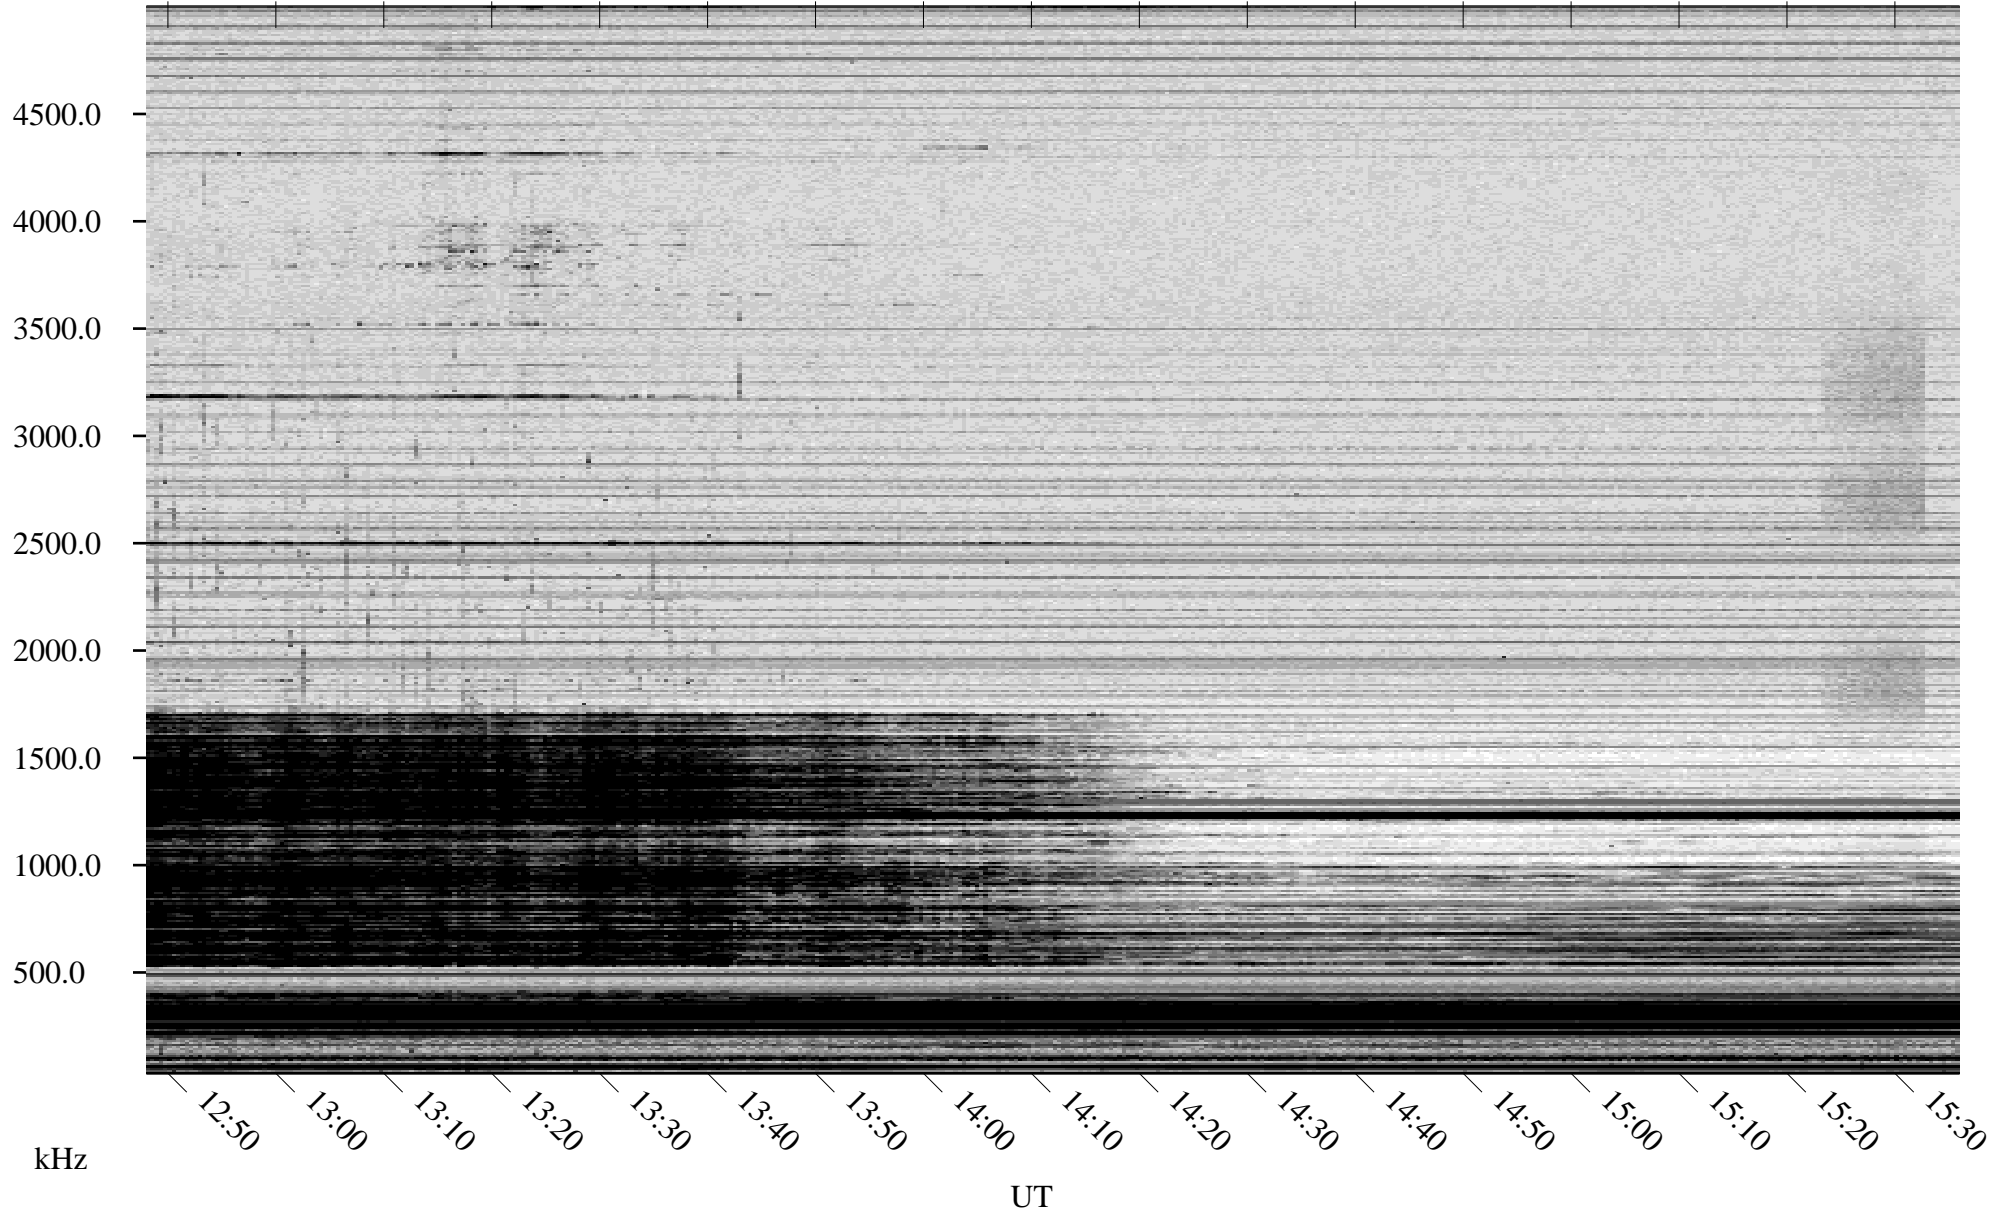

01/02/2007 Churchill, Manitoba

Linear Scale Black = 161 White = 15

CH07002L.R00m max_12

Page 1

01/02/2007 Churchill, Manitoba

Linear Scale Black = 161 White = 15

CH07002L.R00m max_12

Page 2

01/03/2007 Churchill, Manitoba

Linear Scale Black = 161 White = 15

CH07002L.R00m max_12

Page 3

01/03/2007 Churchill, Manitoba

Linear Scale Black = 161 White = 15

CH07002L.R00m max_12

Page 4

01/03/2007 Churchill, Manitoba

Linear Scale Black = 161 White = 15

CH07002L.R00m max_12

Page 5

01/03/2007 Churchill, Manitoba

Linear Scale Black = 161 White = 15

CH07002L.R00m max_12

Page 6

01/03/2007 Churchill, Manitoba

Linear Scale Black = 161 White = 15

CH07002L.R00m max_12

Page 7

01/03/2007 Churchill, Manitoba

Linear Scale Black = 161 White = 15

CH07002L.R00m max_12

Page 8