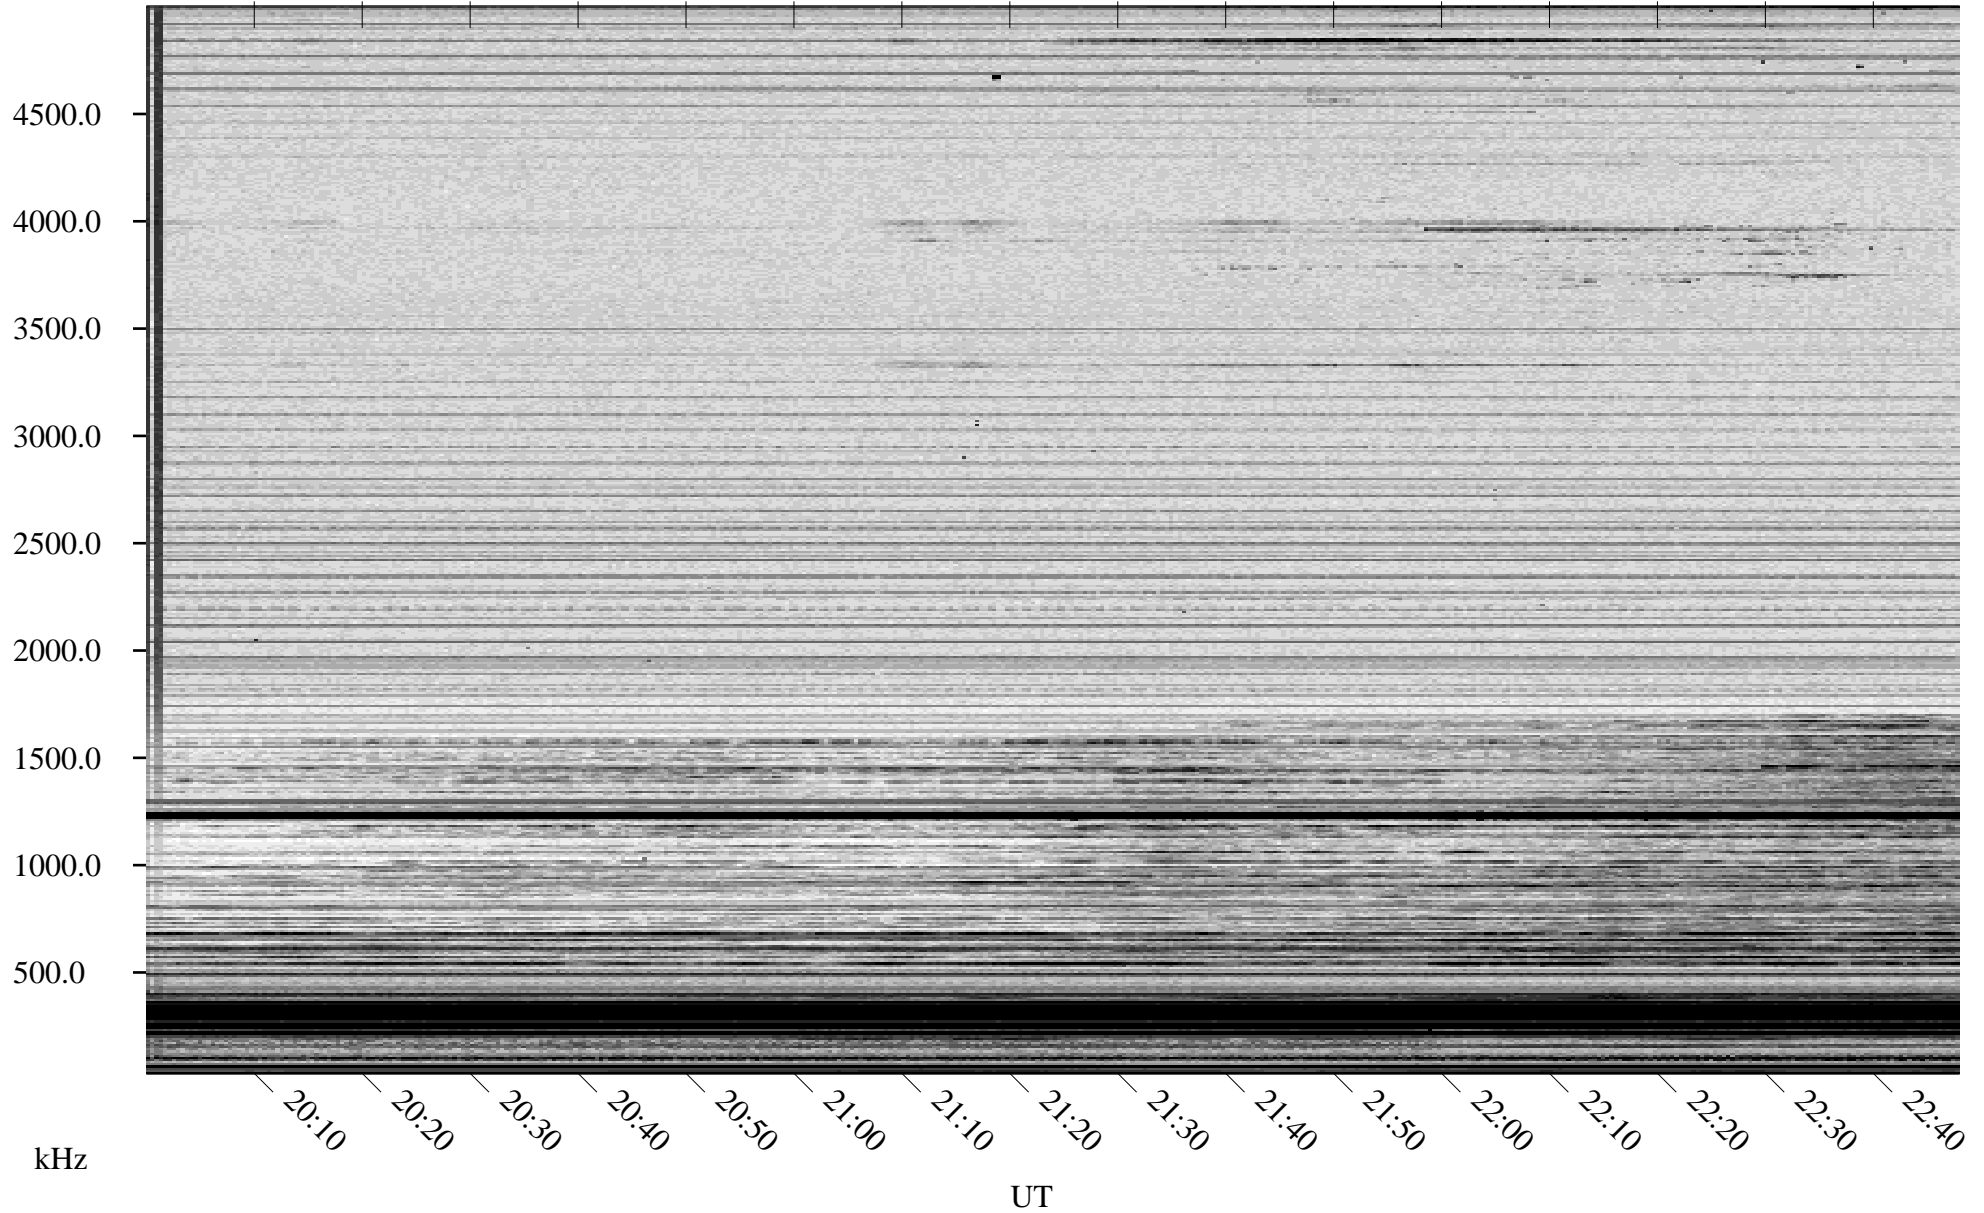

01/02/2007 Churchill, Manitoba

Linear Scale Black = 161 White = 15

CH07002L.R00m max_12

Page 1

01/02/2007 Churchill, Manitoba

Linear Scale Black = 161 White = 15

CH07002L.R00m max_12

Page 2

01/03/2007 Churchill, Manitoba

Linear Scale Black = 161 White = 15

CH07002L.R00m max_12

Page 3

01/03/2007 Churchill, Manitoba

Linear Scale Black = 161 White = 15

CH07002L.R00m max_12

Page 4

01/03/2007 Churchill, Manitoba

Linear Scale Black = 161 White = 15

CH07002L.R00m max_12

Page 5

01/03/2007 Churchill, Manitoba

Linear Scale Black = 161 White = 15

CH07002L.R00m max_12

Page 6

01/03/2007 Churchill, Manitoba

Linear Scale Black = 161 White = 15

CH07002L.R00m max_12

Page 7

01/03/2007 Churchill, Manitoba

Linear Scale Black = 161 White = 15

CH07002L.R00m max_12

Page 8