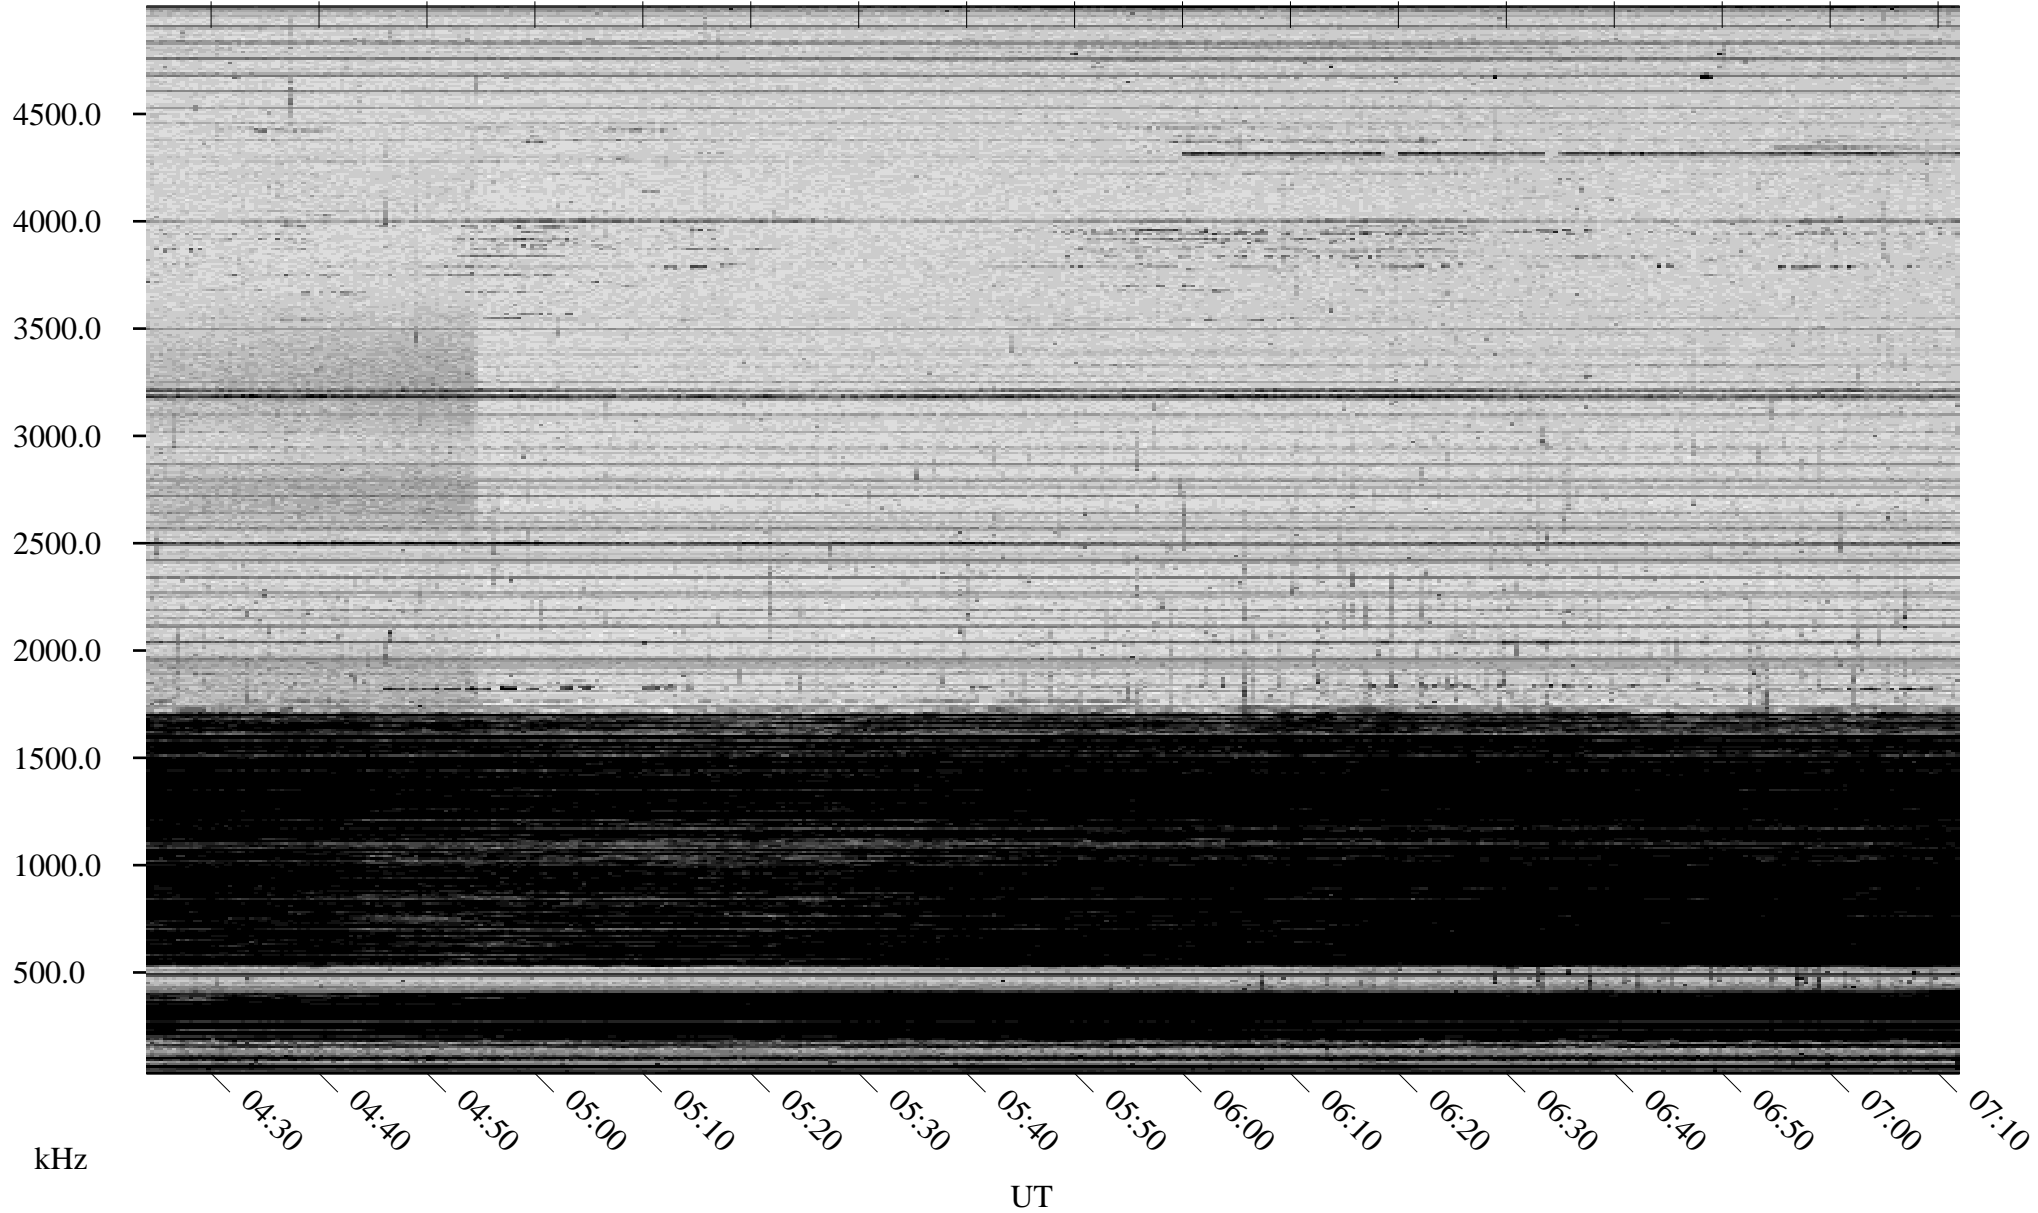

01/02/2007 Churchill, Manitoba

Linear Scale Black = 161 White = 15

CH07002L.R00m max_12

Page 1

01/02/2007 Churchill, Manitoba

Linear Scale Black = 161 White = 15

CH07002L.R00m max_12

Page 2

01/03/2007 Churchill, Manitoba

Linear Scale Black = 161 White = 15

CH07002L.R00m max_12

Page 3

01/03/2007 Churchill, Manitoba

Linear Scale Black = 161 White = 15

CH07002L.R00m max_12

Page 4

01/03/2007 Churchill, Manitoba

Linear Scale Black = 161 White = 15

CH07002L.R00m max_12

Page 5

01/03/2007 Churchill, Manitoba

Linear Scale Black = 161 White = 15

CH07002L.R00m max_12

Page 6

01/03/2007 Churchill, Manitoba

Linear Scale Black = 161 White = 15

CH07002L.R00m max_12

Page 7

01/03/2007 Churchill, Manitoba

Linear Scale Black = 161 White = 15

CH07002L.R00m max_12

Page 8