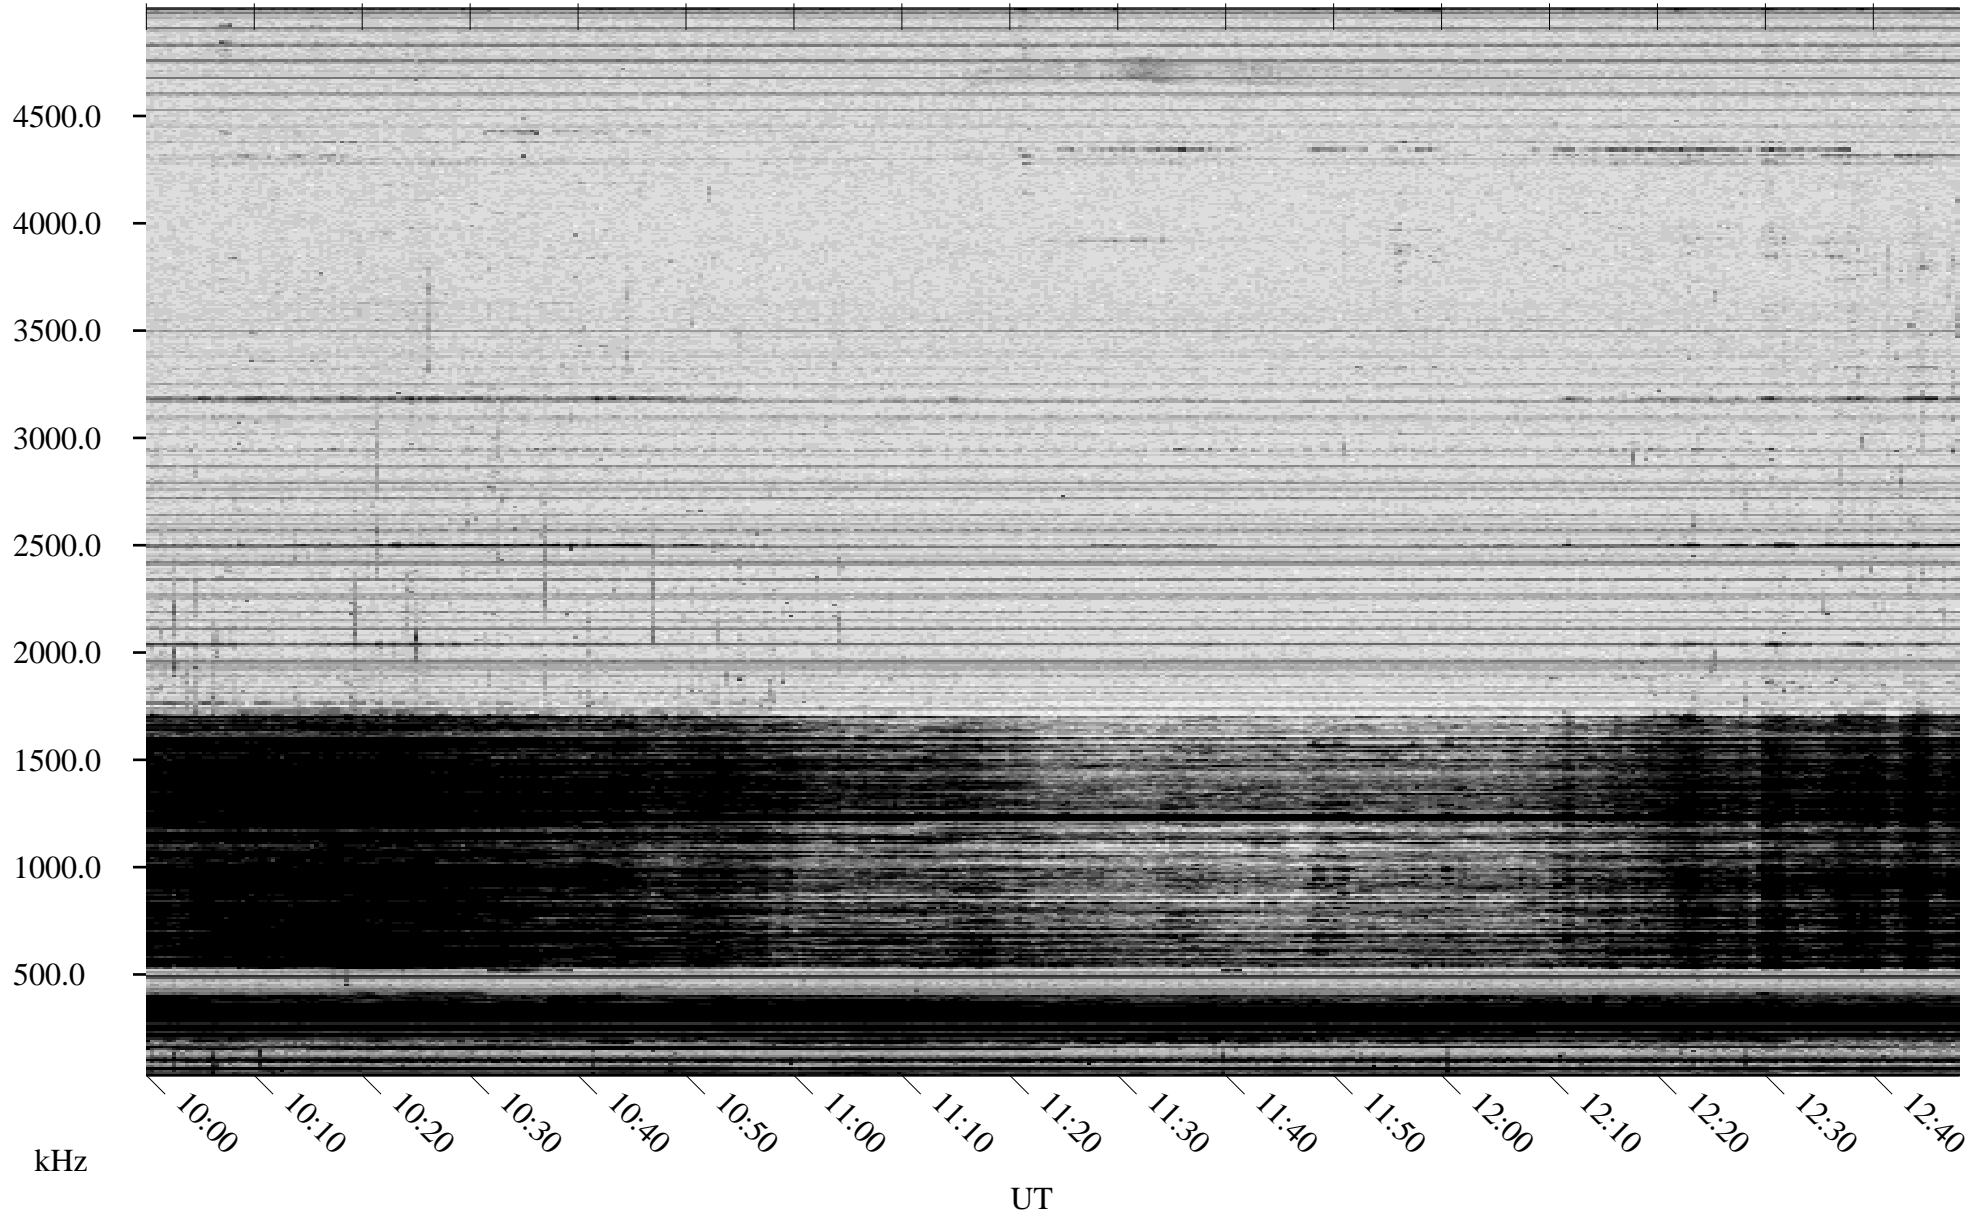

01/02/2007 Churchill, Manitoba

Linear Scale Black = 161 White = 15

CH07002L.R00m max_12

Page 1

01/02/2007 Churchill, Manitoba

Linear Scale Black = 161 White = 15

CH07002L.R00m max_12

Page 2

01/03/2007 Churchill, Manitoba

Linear Scale Black = 161 White = 15

CH07002L.R00m max_12

Page 3

01/03/2007 Churchill, Manitoba

Linear Scale Black = 161 White = 15

CH07002L.R00m max_12

Page 4

01/03/2007 Churchill, Manitoba

Linear Scale Black = 161 White = 15

CH07002L.R00m max_12

Page 5

01/03/2007 Churchill, Manitoba

Linear Scale Black = 161 White = 15

CH07002L.R00m max_12

Page 6

01/03/2007 Churchill, Manitoba

Linear Scale Black = 161 White = 15

CH07002L.R00m max_12

Page 7

01/03/2007 Churchill, Manitoba

Linear Scale Black = 161 White = 15

CH07002L.R00m max_12

Page 8