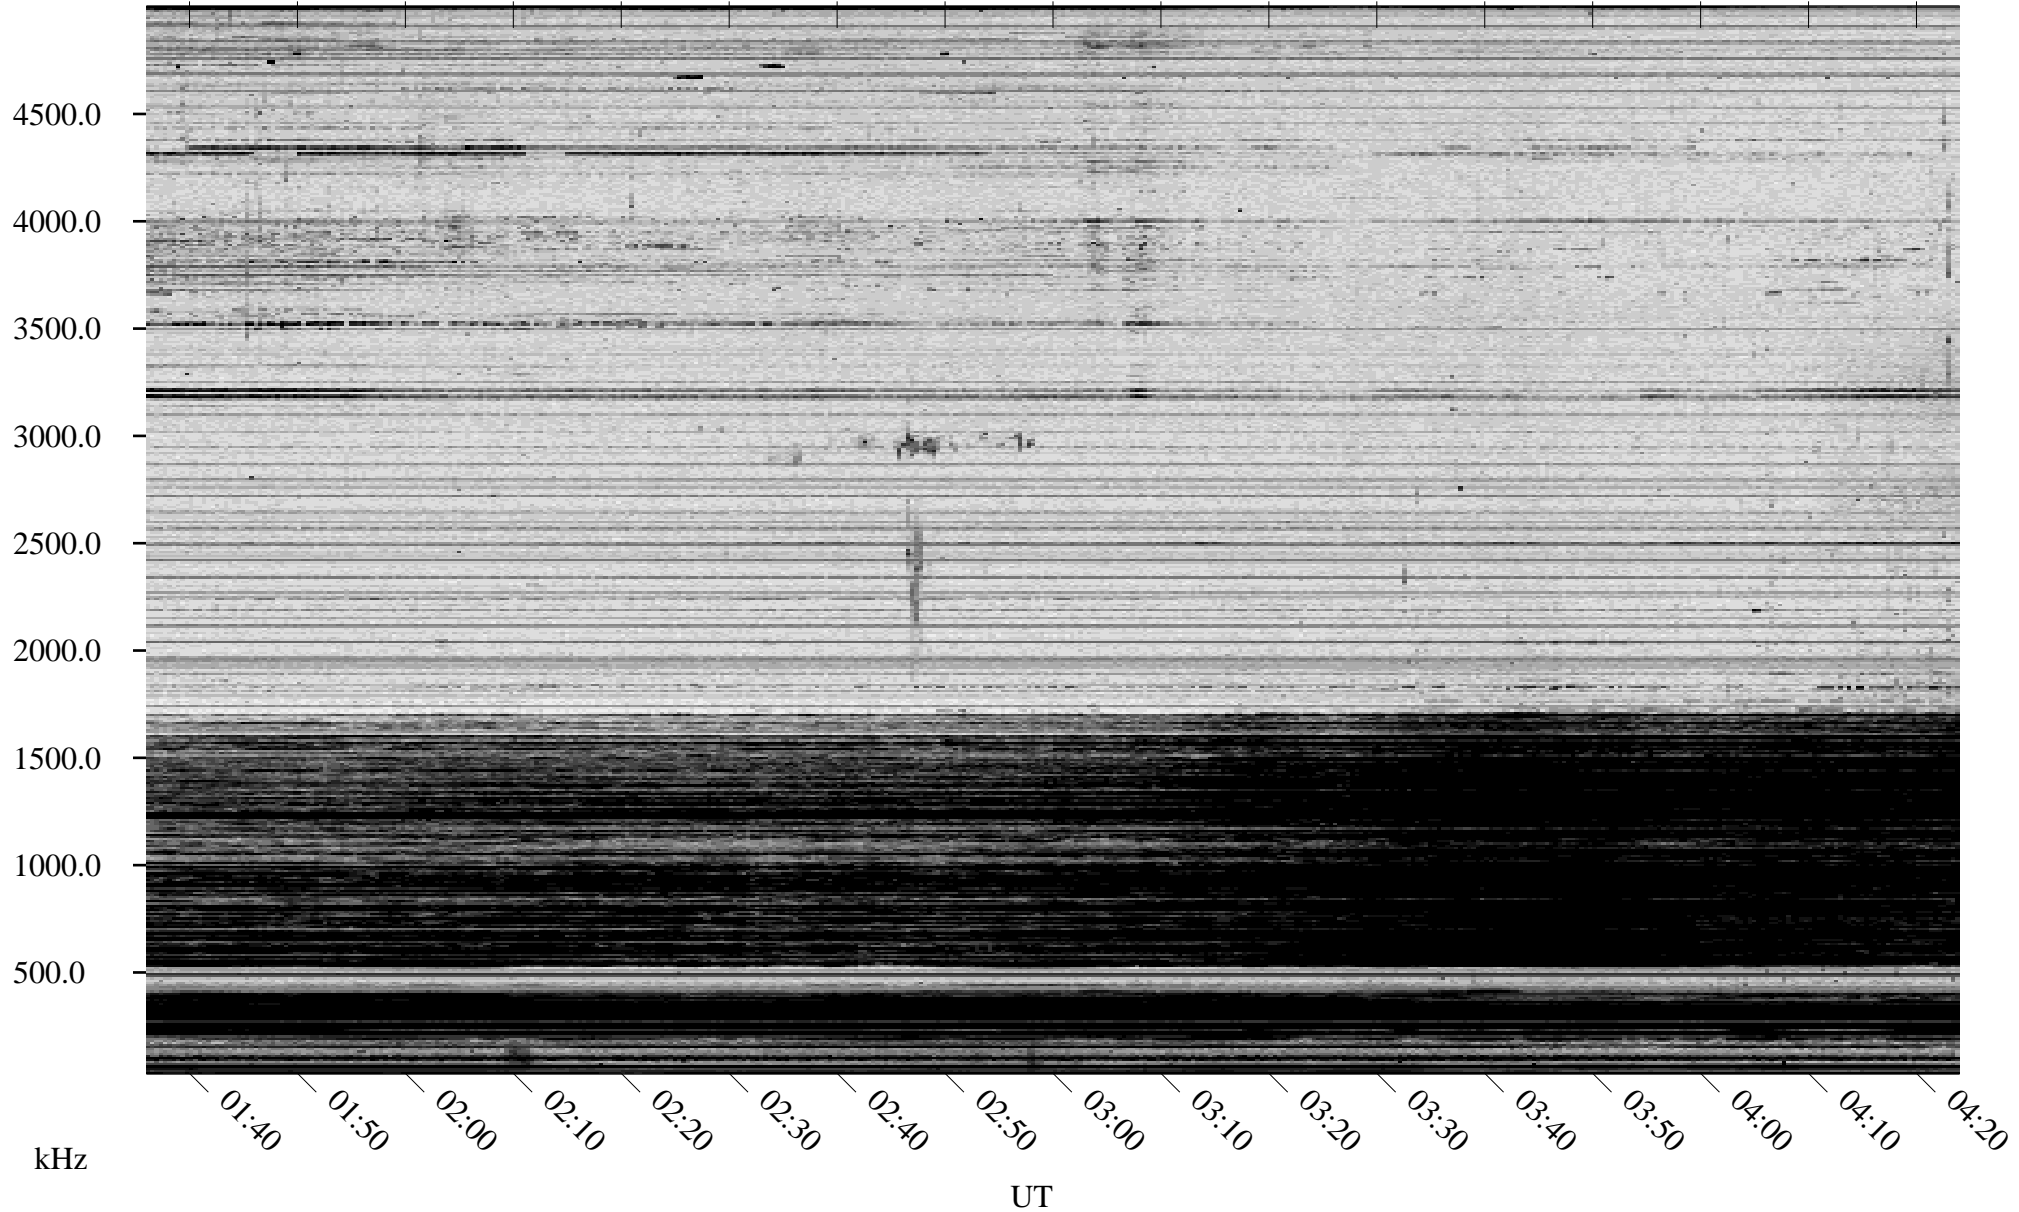

01/02/2007 Churchill, Manitoba

Linear Scale Black = 161 White = 15

CH07002L.R00m max_12

Page 1

01/02/2007 Churchill, Manitoba

Linear Scale Black = 161 White = 15

CH07002L.R00m max_12

Page 2

01/03/2007 Churchill, Manitoba

Linear Scale Black = 161 White = 15

CH07002L.R00m max_12

Page 3

01/03/2007 Churchill, Manitoba

Linear Scale Black = 161 White = 15

CH07002L.R00m max_12

Page 4

01/03/2007 Churchill, Manitoba

Linear Scale Black = 161 White = 15

CH07002L.R00m max_12

Page 5

01/03/2007 Churchill, Manitoba

Linear Scale Black = 161 White = 15

CH07002L.R00m max_12

Page 6

01/03/2007 Churchill, Manitoba

Linear Scale Black = 161 White = 15

CH07002L.R00m max_12

Page 7

01/03/2007 Churchill, Manitoba

Linear Scale Black = 161 White = 15

CH07002L.R00m max_12

Page 8