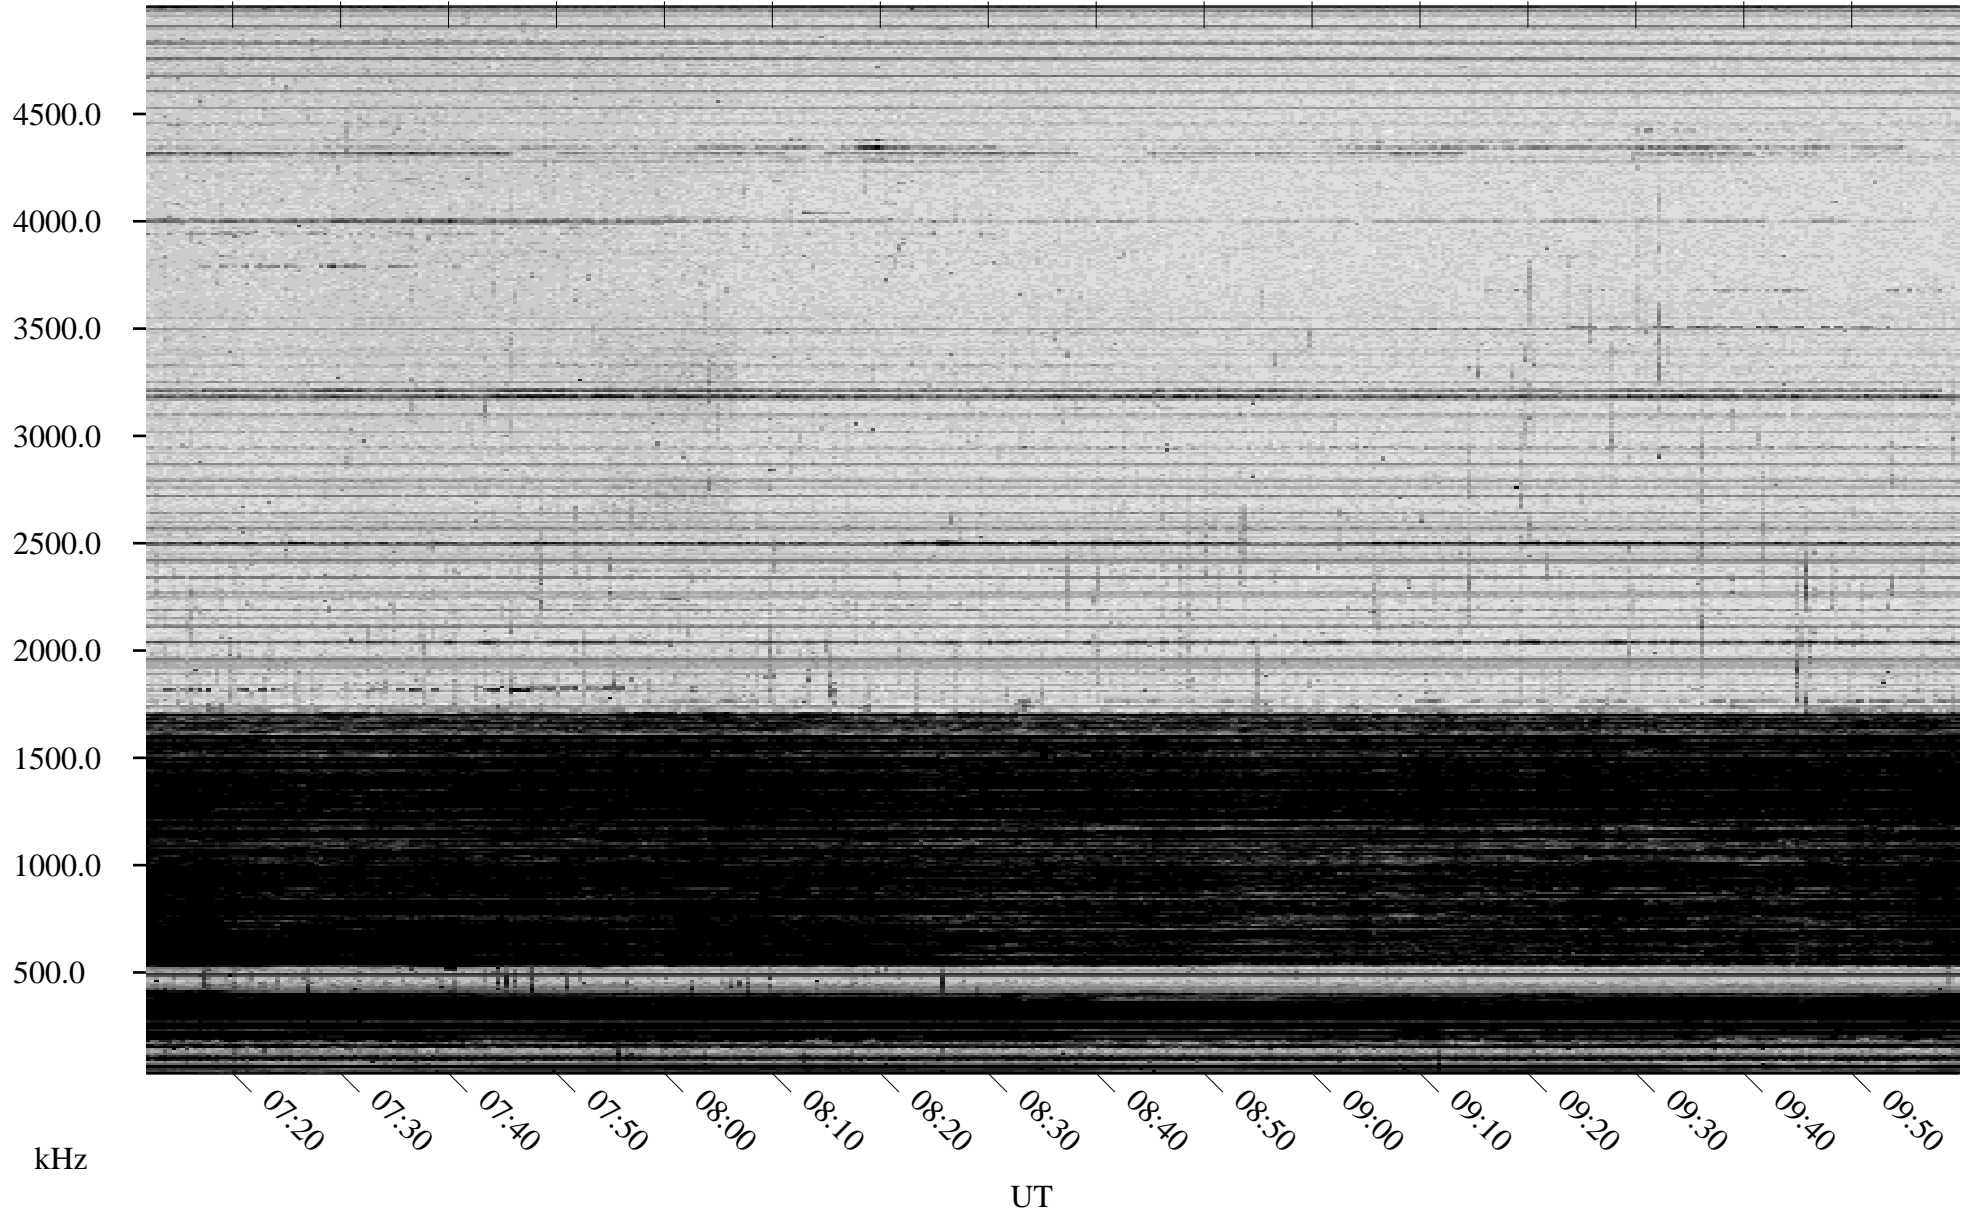

01/02/2007 Churchill, Manitoba

Linear Scale Black = 161 White = 15

CH07002L.R00m max_12

Page 1

01/02/2007 Churchill, Manitoba

Linear Scale Black = 161 White = 15

CH07002L.R00m max_12

Page 2

01/03/2007 Churchill, Manitoba

Linear Scale Black = 161 White = 15

CH07002L.R00m max_12

Page 3

01/03/2007 Churchill, Manitoba

Linear Scale Black = 161 White = 15

CH07002L.R00m max_12

Page 4

01/03/2007 Churchill, Manitoba

Linear Scale Black = 161 White = 15

CH07002L.R00m max_12

Page 5

01/03/2007 Churchill, Manitoba

Linear Scale Black = 161 White = 15

CH07002L.R00m max_12

Page 6

01/03/2007 Churchill, Manitoba

Linear Scale Black = 161 White = 15

CH07002L.R00m max_12

Page 7

01/03/2007 Churchill, Manitoba

Linear Scale Black = 161 White = 15

CH07002L.R00m max_12

Page 8