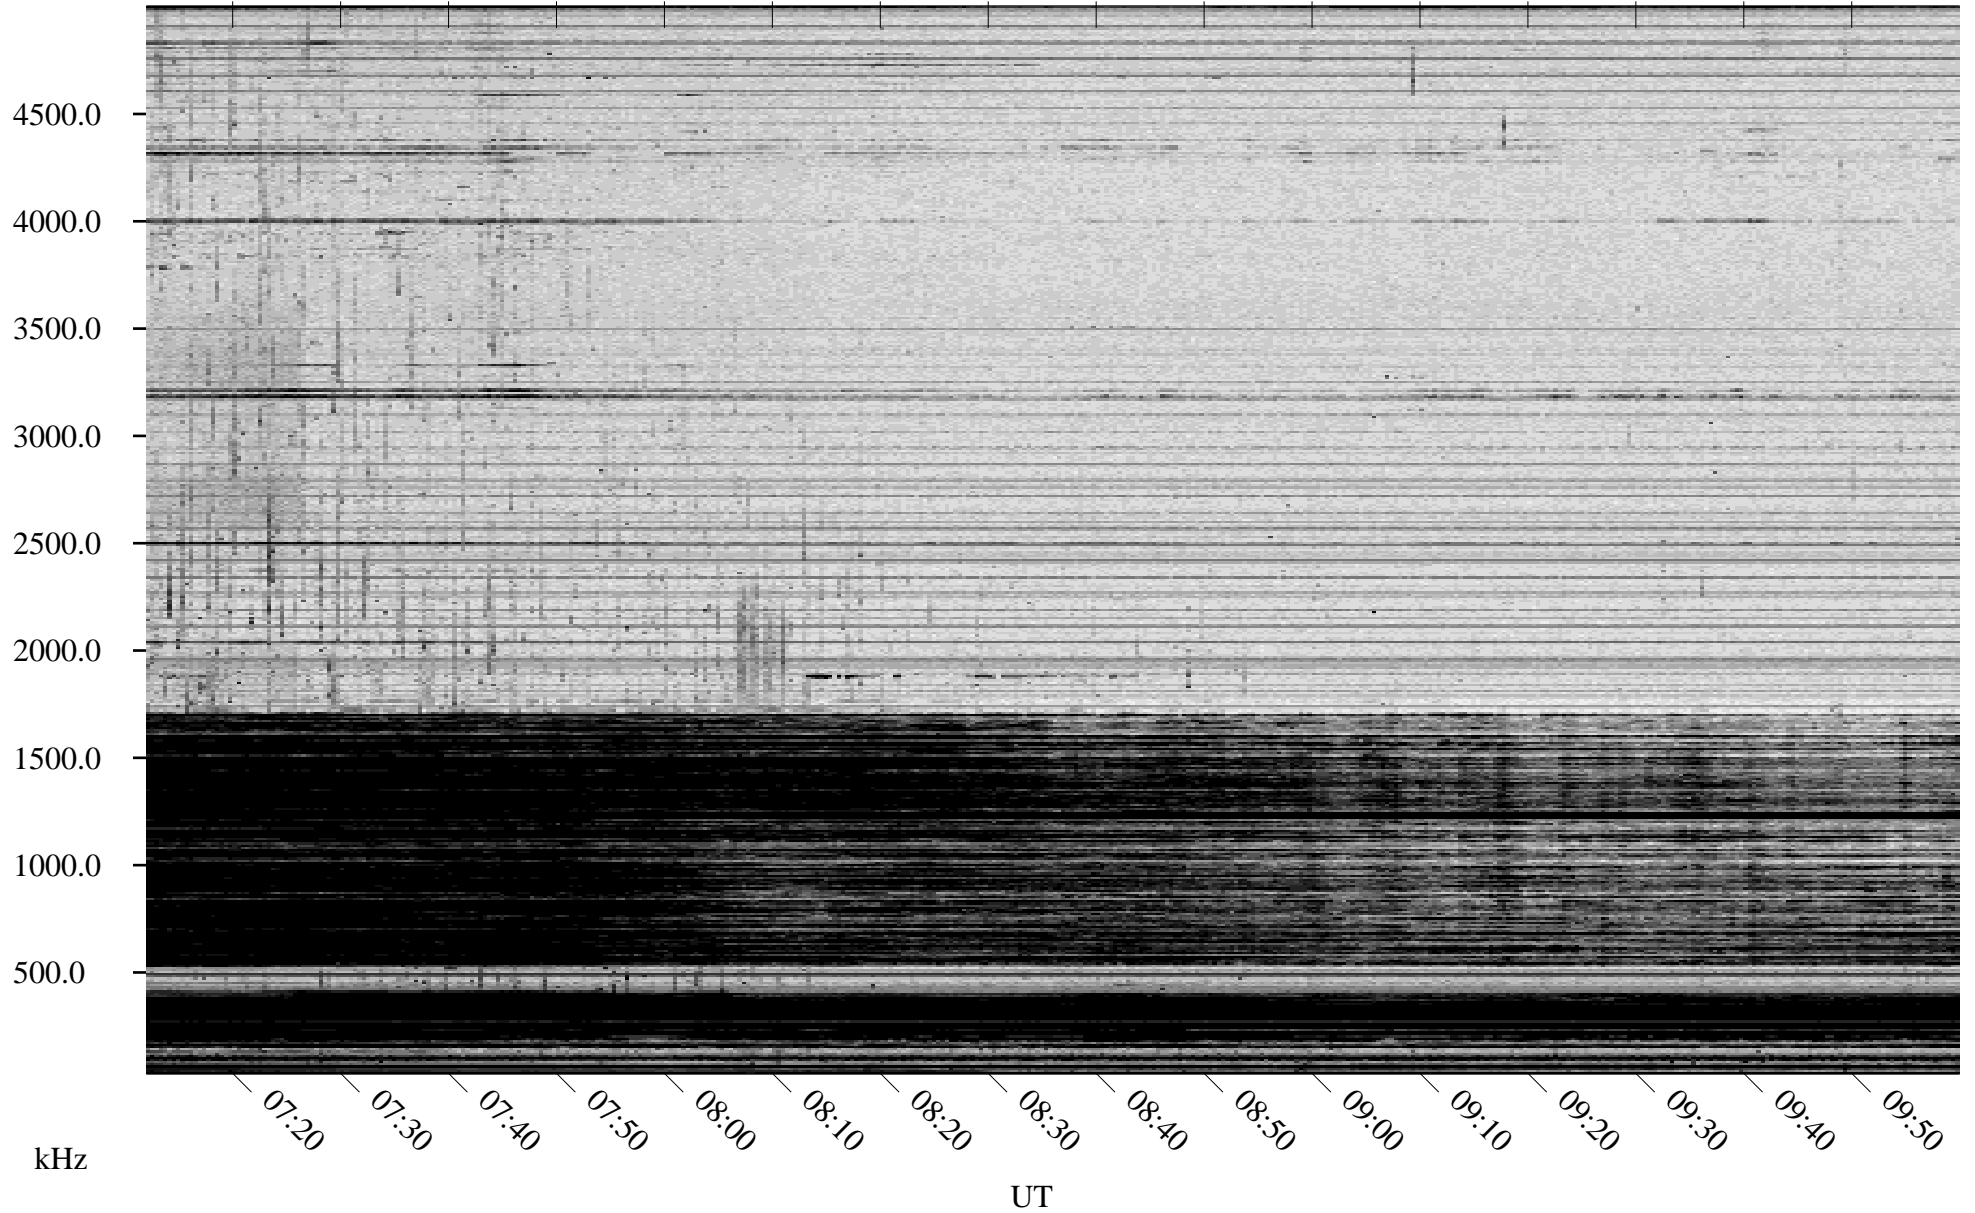

01/03/2007 Churchill, Manitoba

Linear Scale Black = 161 White = 15

CH07003L.R00m max_12

Page 1

01/03/2007 Churchill, Manitoba

Linear Scale Black = 161 White = 15

CH07003L.R00m max_12

Page 2

01/04/2007 Churchill, Manitoba

Linear Scale Black = 161 White = 15

CH07003L.R00m max_12

Page 3

01/04/2007 Churchill, Manitoba

Linear Scale Black = 161 White = 15

CH07003L.R00m max_12

Page 4

01/04/2007 Churchill, Manitoba

Linear Scale Black = 161 White = 15

CH07003L.R00m max_12

Page 5

01/04/2007 Churchill, Manitoba

Linear Scale Black = 161 White = 15

CH07003L.R00m max_12

Page 6

01/04/2007 Churchill, Manitoba

Linear Scale Black = 161 White = 15

CH07003L.R00m max_12

Page 7

01/04/2007 Churchill, Manitoba

Linear Scale Black = 161 White = 15

CH07003L.R00m max_12

Page 8