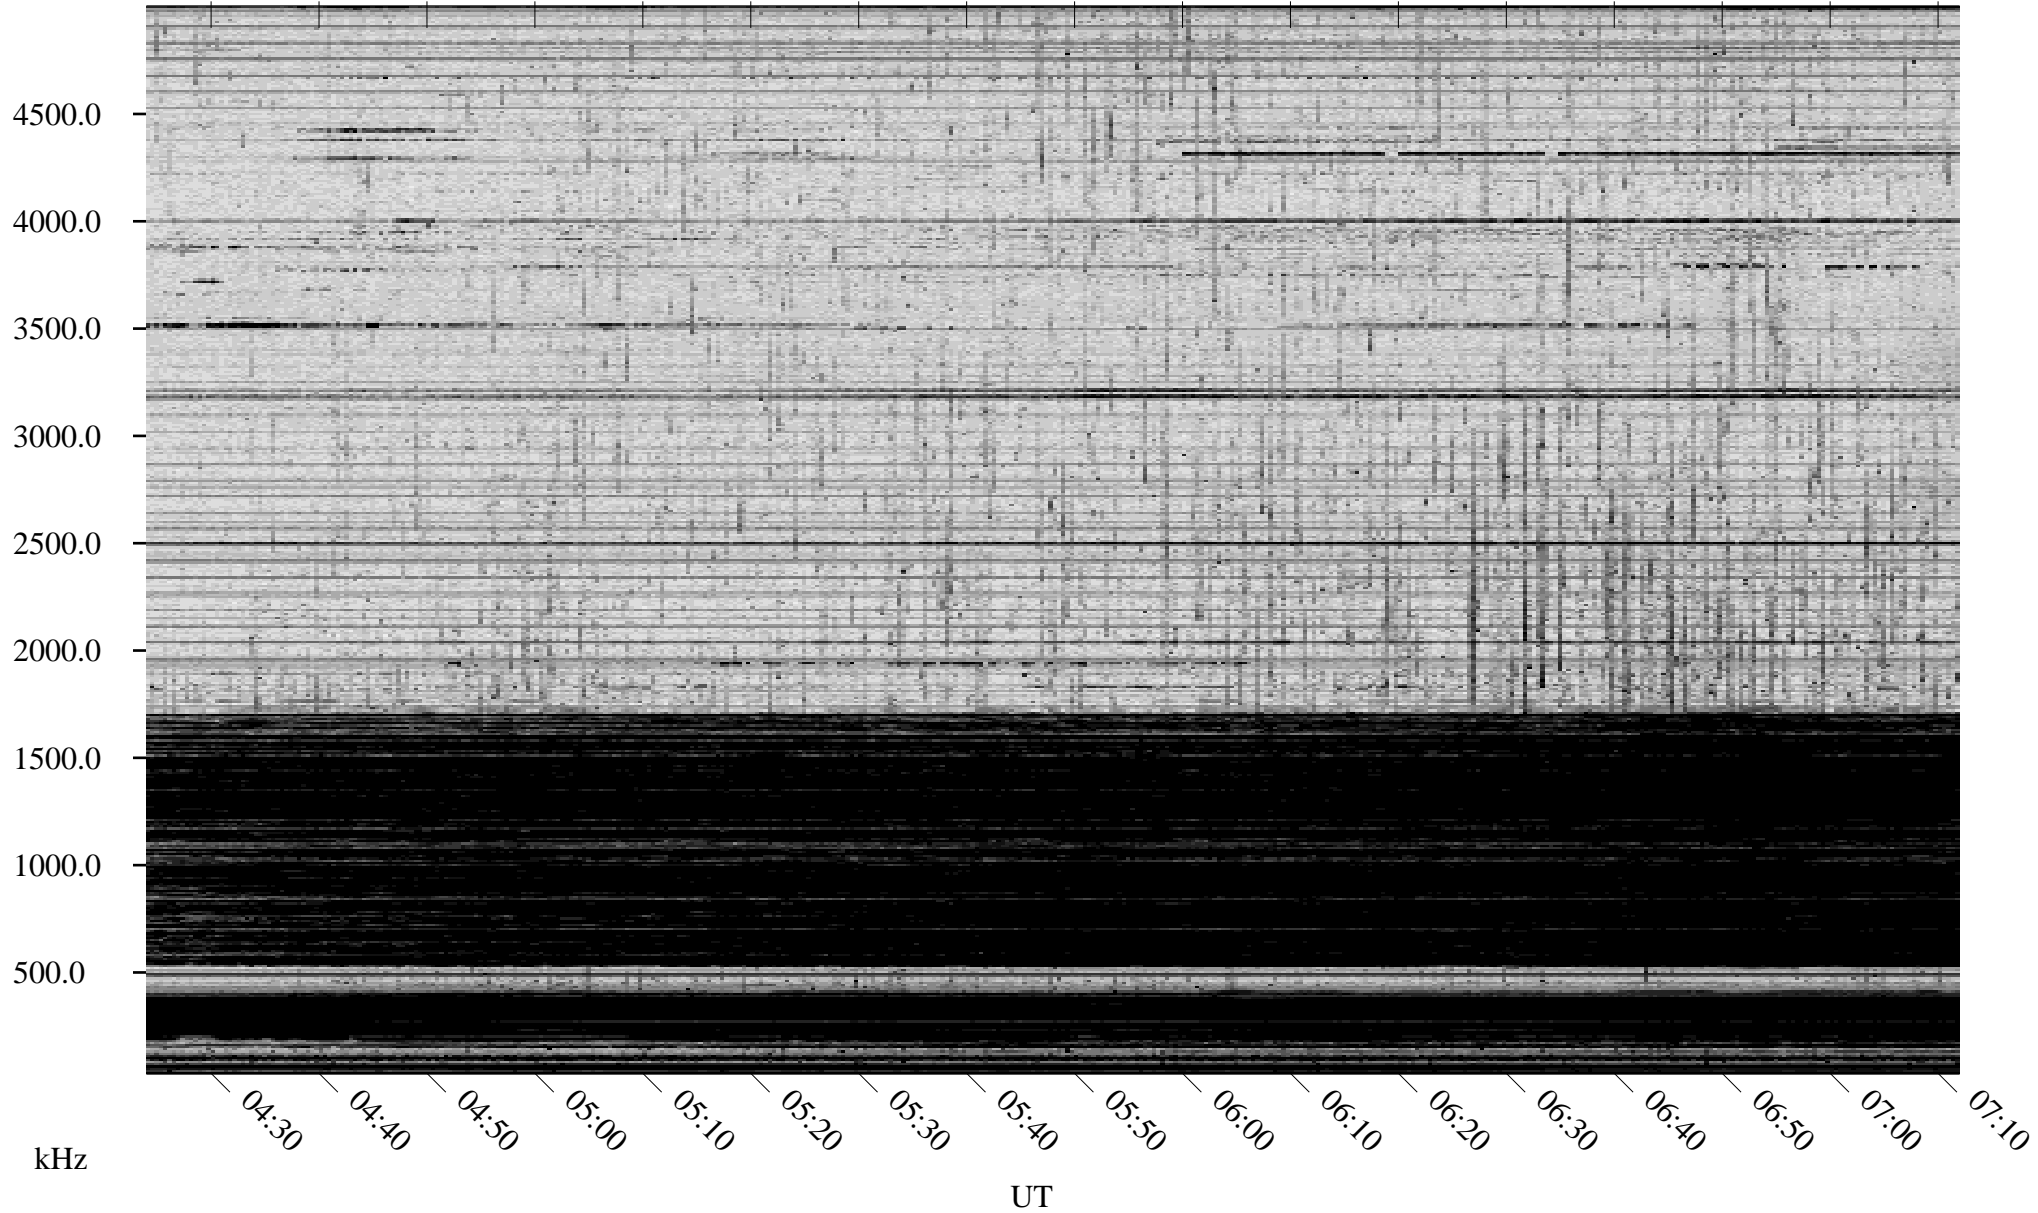

01/03/2007 Churchill, Manitoba

Linear Scale Black = 161 White = 15

CH07003L.R00m max_12

Page 1

01/03/2007 Churchill, Manitoba

Linear Scale Black = 161 White = 15

CH07003L.R00m max_12

Page 2

01/04/2007 Churchill, Manitoba

Linear Scale Black = 161 White = 15

CH07003L.R00m max_12

Page 3

01/04/2007 Churchill, Manitoba

Linear Scale Black = 161 White = 15

CH07003L.R00m max_12

Page 4

01/04/2007 Churchill, Manitoba

Linear Scale Black = 161 White = 15

CH07003L.R00m max_12

Page 5

01/04/2007 Churchill, Manitoba

Linear Scale Black = 161 White = 15

CH07003L.R00m max_12

Page 6

01/04/2007 Churchill, Manitoba

Linear Scale Black = 161 White = 15

CH07003L.R00m max_12

Page 7

01/04/2007 Churchill, Manitoba

Linear Scale Black = 161 White = 15

CH07003L.R00m max_12

Page 8