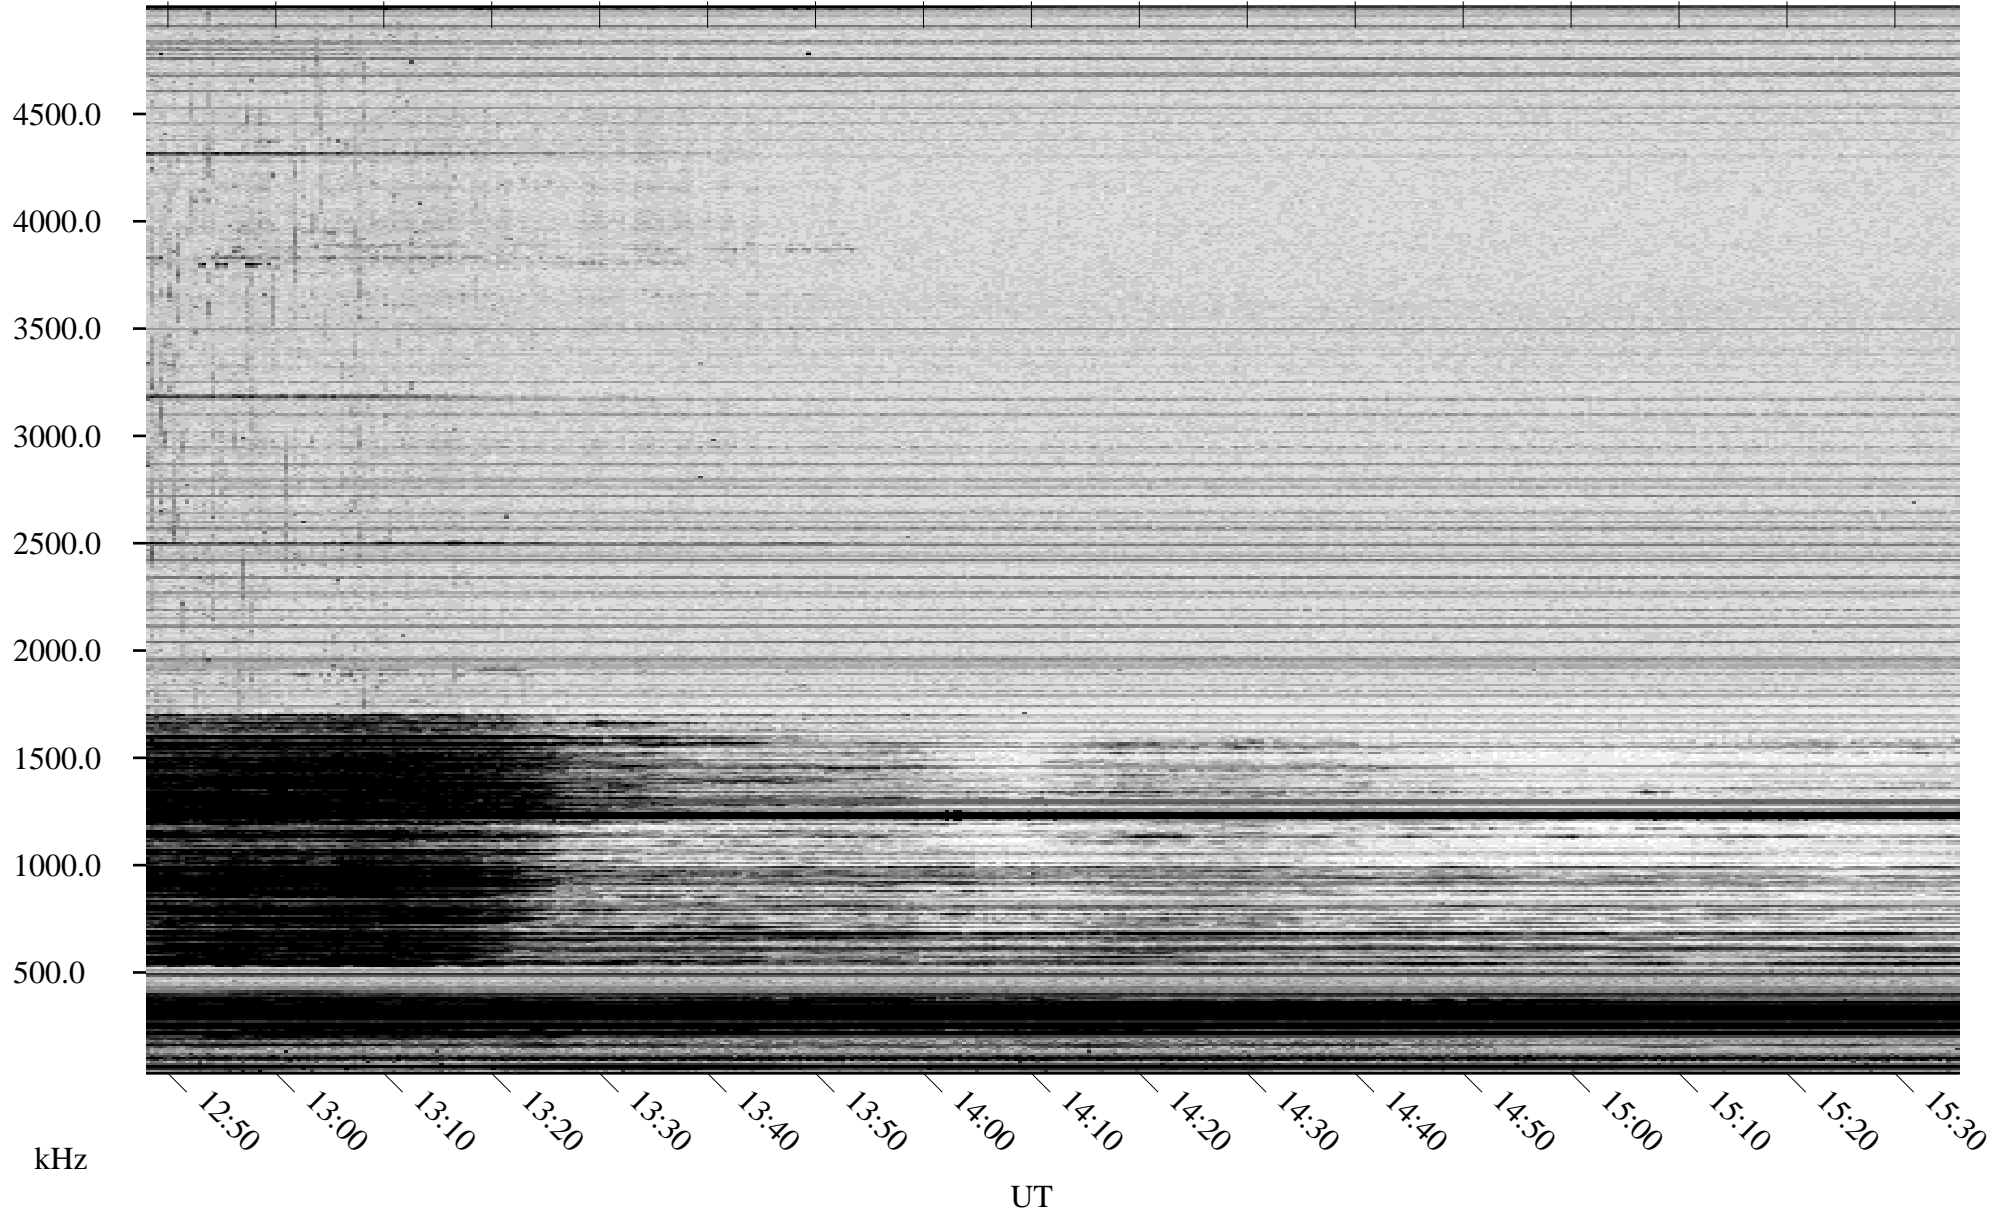

01/04/2007 Churchill, Manitoba

Linear Scale Black = 161 White = 15

CH07003L.R00m max_12

Page 3

01/04/2007 Churchill, Manitoba

Linear Scale Black = 161 White = 15

CH07003L.R00m max_12

Page 4

01/04/2007 Churchill, Manitoba

Linear Scale Black = 161 White = 15

CH07003L.R00m max_12

Page 5

01/04/2007 Churchill, Manitoba

Linear Scale Black = 161 White = 15

CH07003L.R00m max_12

Page 6

01/04/2007 Churchill, Manitoba

Linear Scale Black = 161 White = 15

CH07003L.R00m max_12

Page 7

01/04/2007 Churchill, Manitoba

Linear Scale Black = 161 White = 15

CH07003L.R00m max_12

Page 8