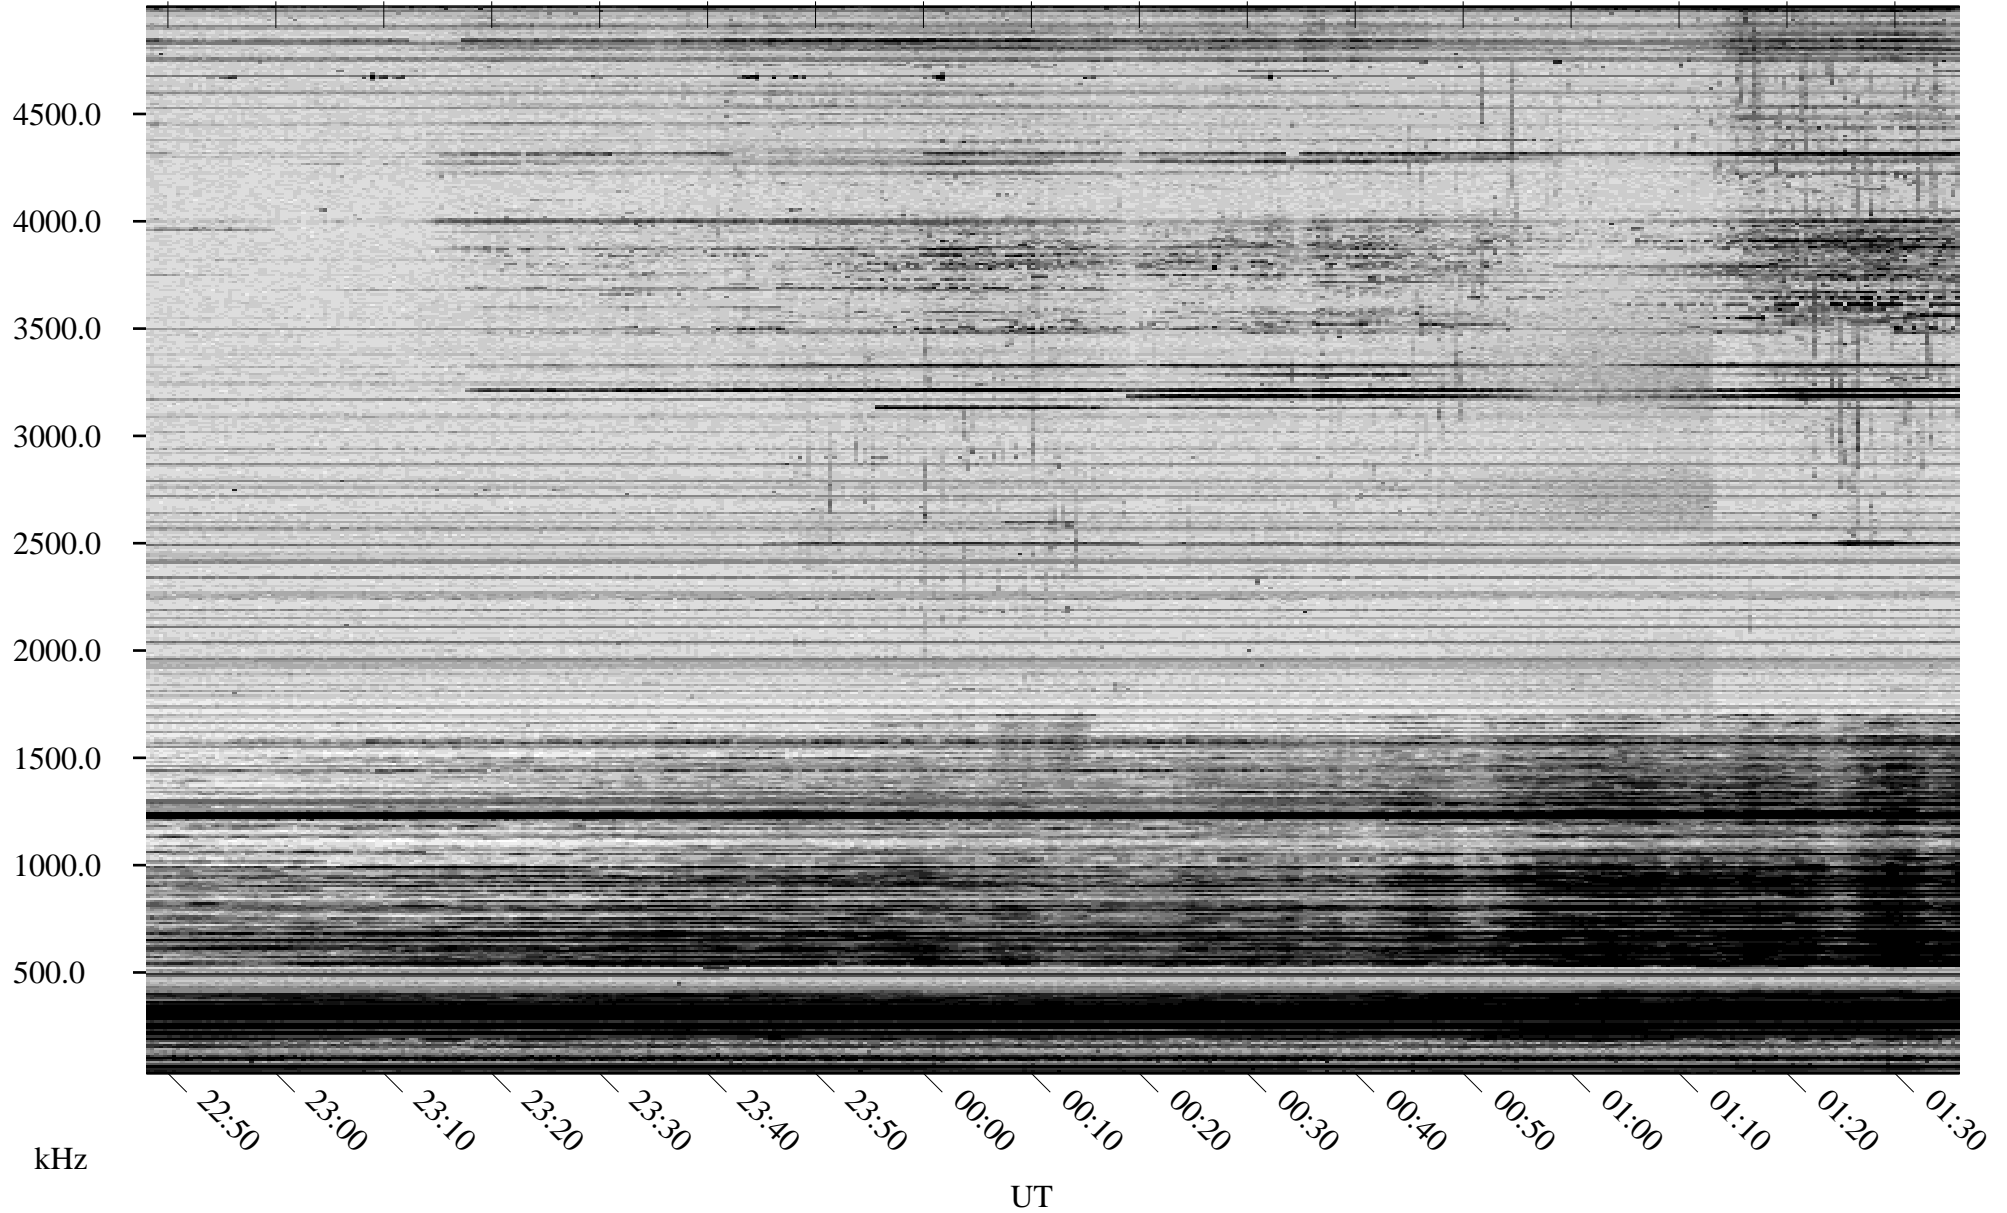

01/03/2007 Churchill, Manitoba

Linear Scale Black = 161 White = 15

CH07003L.R00m max_12

Page 1

01/03/2007 Churchill, Manitoba

Linear Scale Black = 161 White = 15

CH07003L.R00m max_12

Page 2

01/04/2007 Churchill, Manitoba

Linear Scale Black = 161 White = 15

CH07003L.R00m max_12

Page 3

01/04/2007 Churchill, Manitoba

Linear Scale Black = 161 White = 15

CH07003L.R00m max_12

Page 4

01/04/2007 Churchill, Manitoba

Linear Scale Black = 161 White = 15

CH07003L.R00m max_12

Page 5

01/04/2007 Churchill, Manitoba

Linear Scale Black = 161 White = 15

CH07003L.R00m max_12

Page 6

01/04/2007 Churchill, Manitoba

Linear Scale Black = 161 White = 15

CH07003L.R00m max_12

Page 7

01/04/2007 Churchill, Manitoba

Linear Scale Black = 161 White = 15

CH07003L.R00m max_12

Page 8