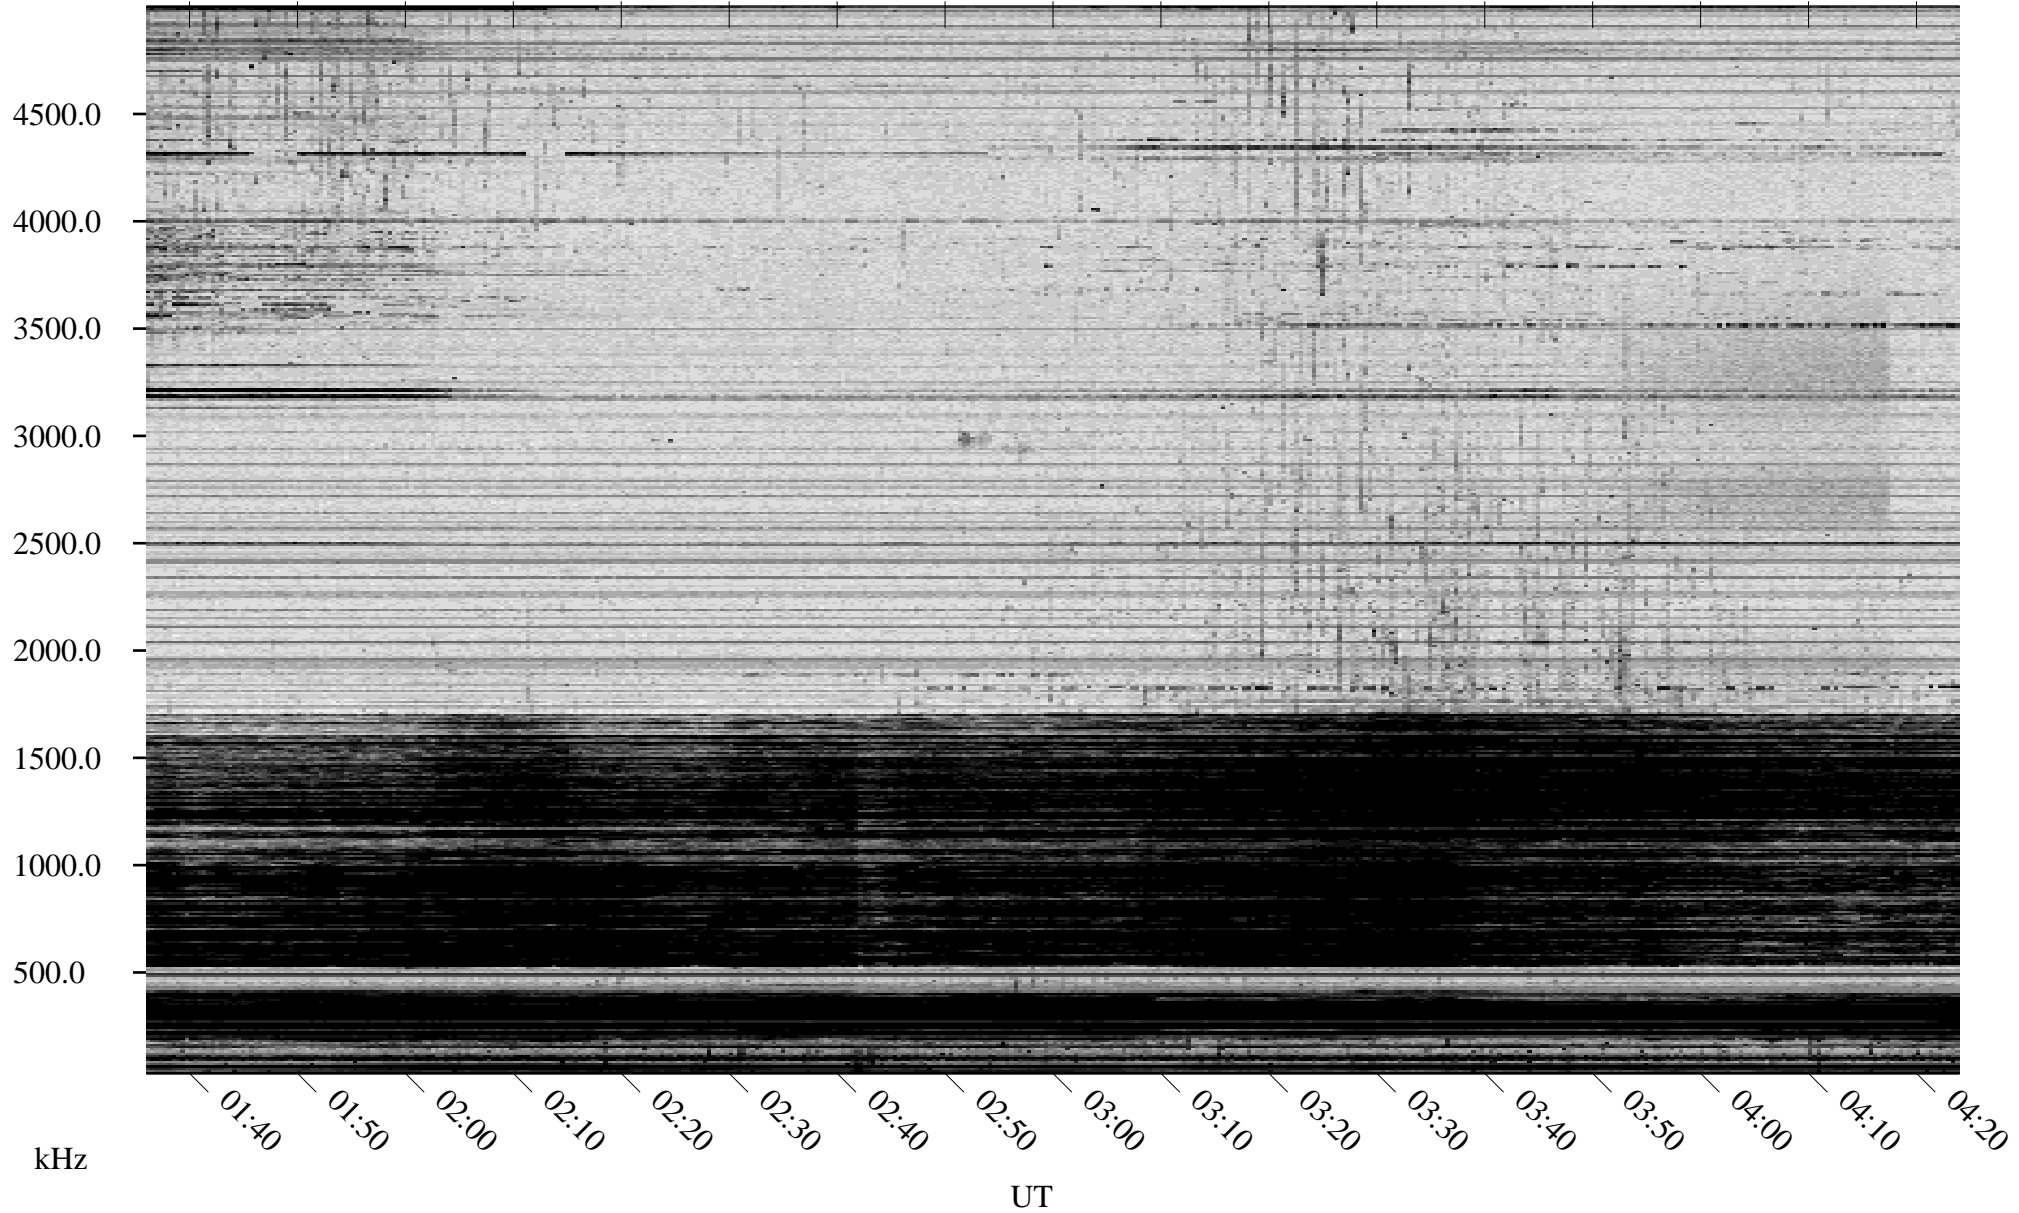

01/03/2007 Churchill, Manitoba

Linear Scale Black = 161 White = 15

CH07003L.R00m max_12

Page 1

01/03/2007 Churchill, Manitoba

Linear Scale Black = 161 White = 15

CH07003L.R00m max_12

Page 2

01/04/2007 Churchill, Manitoba

Linear Scale Black = 161 White = 15

CH07003L.R00m max_12

Page 3

01/04/2007 Churchill, Manitoba

Linear Scale Black = 161 White = 15

CH07003L.R00m max_12

Page 4

01/04/2007 Churchill, Manitoba

Linear Scale Black = 161 White = 15

CH07003L.R00m max_12

Page 5

01/04/2007 Churchill, Manitoba

Linear Scale Black = 161 White = 15

CH07003L.R00m max_12

Page 6

01/04/2007 Churchill, Manitoba

Linear Scale Black = 161 White = 15

CH07003L.R00m max_12

Page 7

01/04/2007 Churchill, Manitoba

Linear Scale Black = 161 White = 15

CH07003L.R00m max_12

Page 8