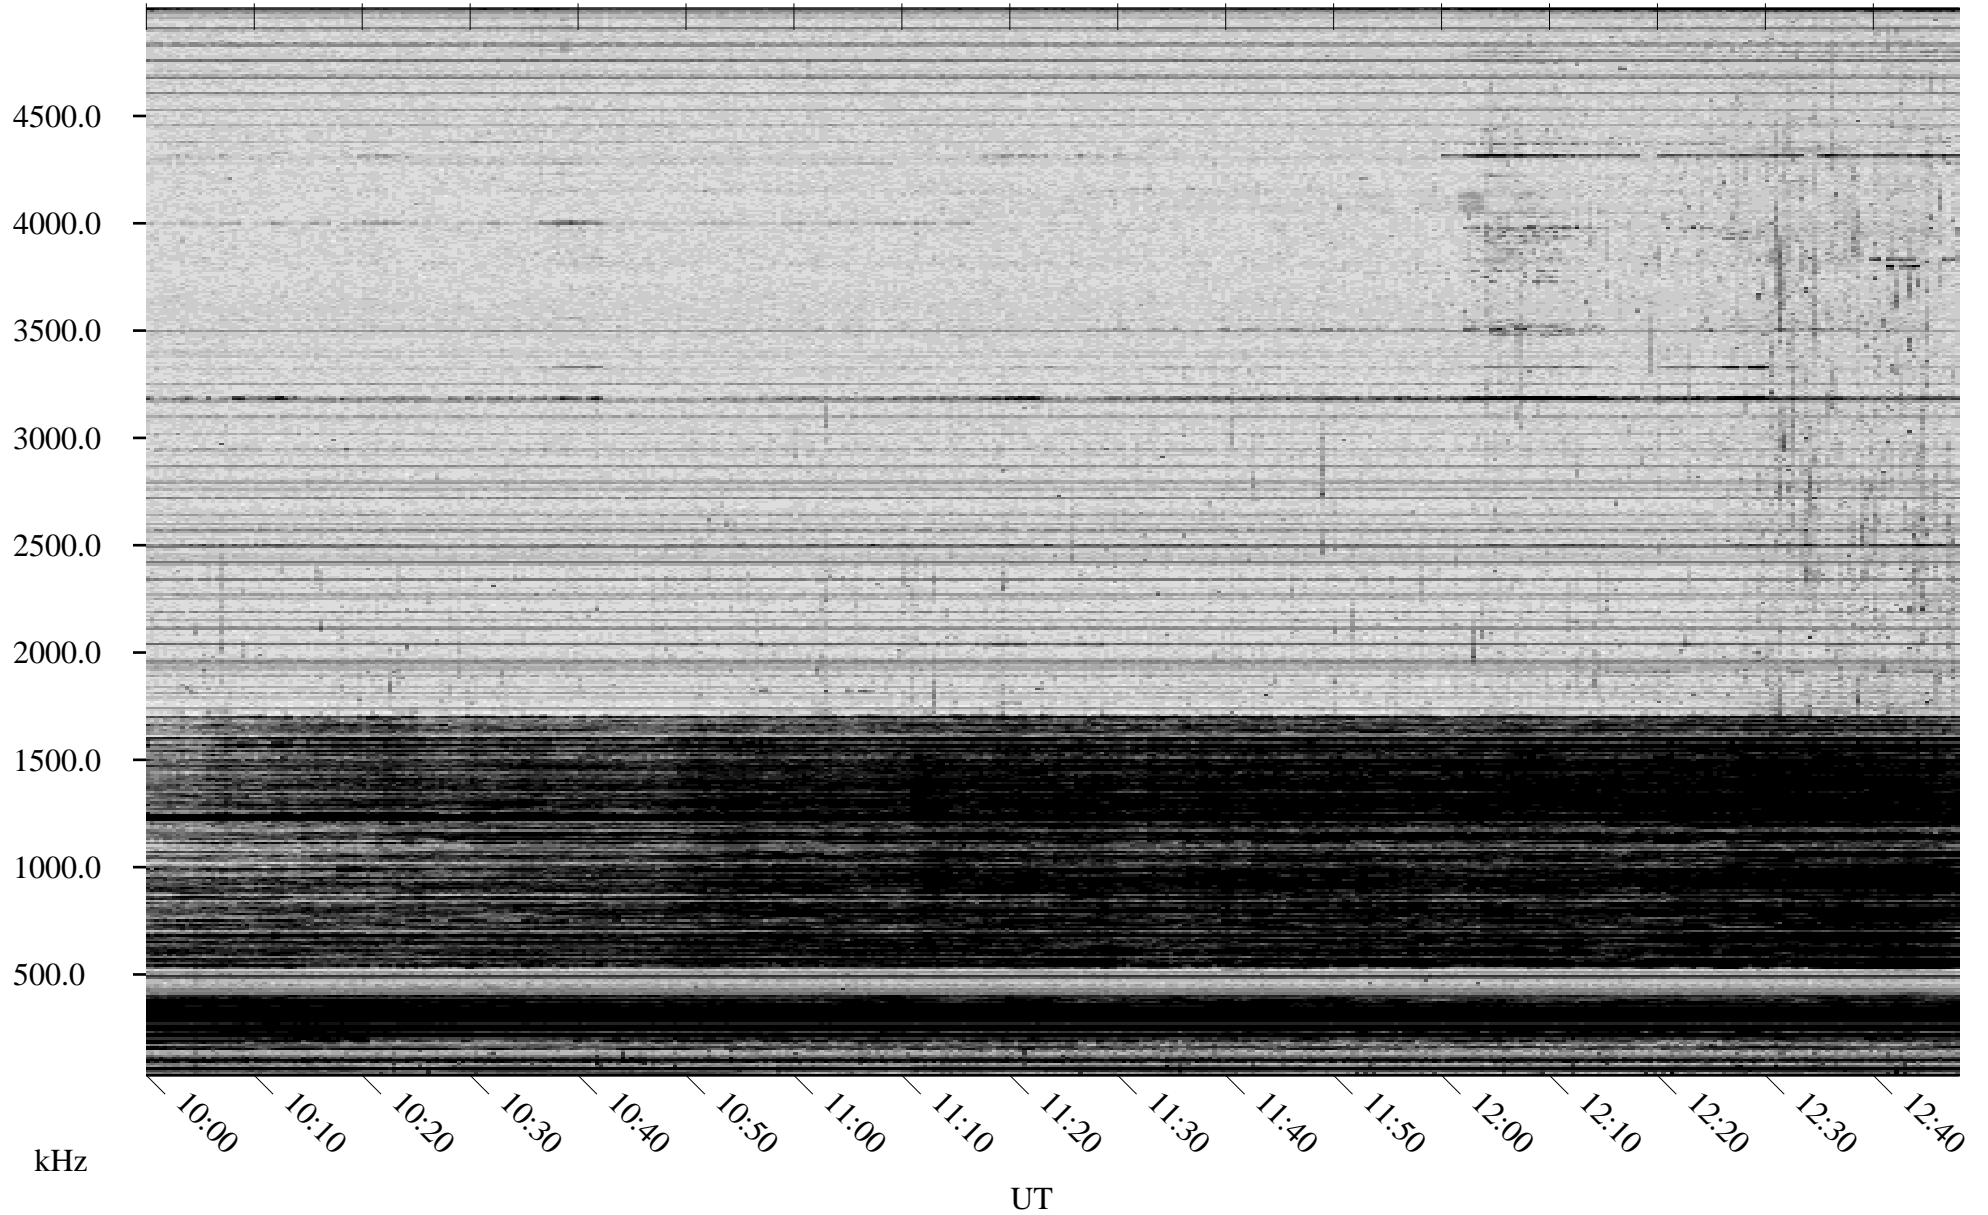

01/03/2007 Churchill, Manitoba

Linear Scale Black = 161 White = 15

CH07003L.R00m max_12

Page 1

01/03/2007 Churchill, Manitoba

Linear Scale Black = 161 White = 15

CH07003L.R00m max_12

Page 2

01/04/2007 Churchill, Manitoba

Linear Scale Black = 161 White = 15

CH07003L.R00m max_12

Page 3

01/04/2007 Churchill, Manitoba

Linear Scale Black = 161 White = 15

CH07003L.R00m max_12

Page 4

01/04/2007 Churchill, Manitoba

Linear Scale Black = 161 White = 15

CH07003L.R00m max_12

Page 5

01/04/2007 Churchill, Manitoba

Linear Scale Black = 161 White = 15

CH07003L.R00m max_12

Page 6

01/04/2007 Churchill, Manitoba

Linear Scale Black = 161 White = 15

CH07003L.R00m max_12

Page 7

01/04/2007 Churchill, Manitoba

Linear Scale Black = 161 White = 15

CH07003L.R00m max_12

Page 8