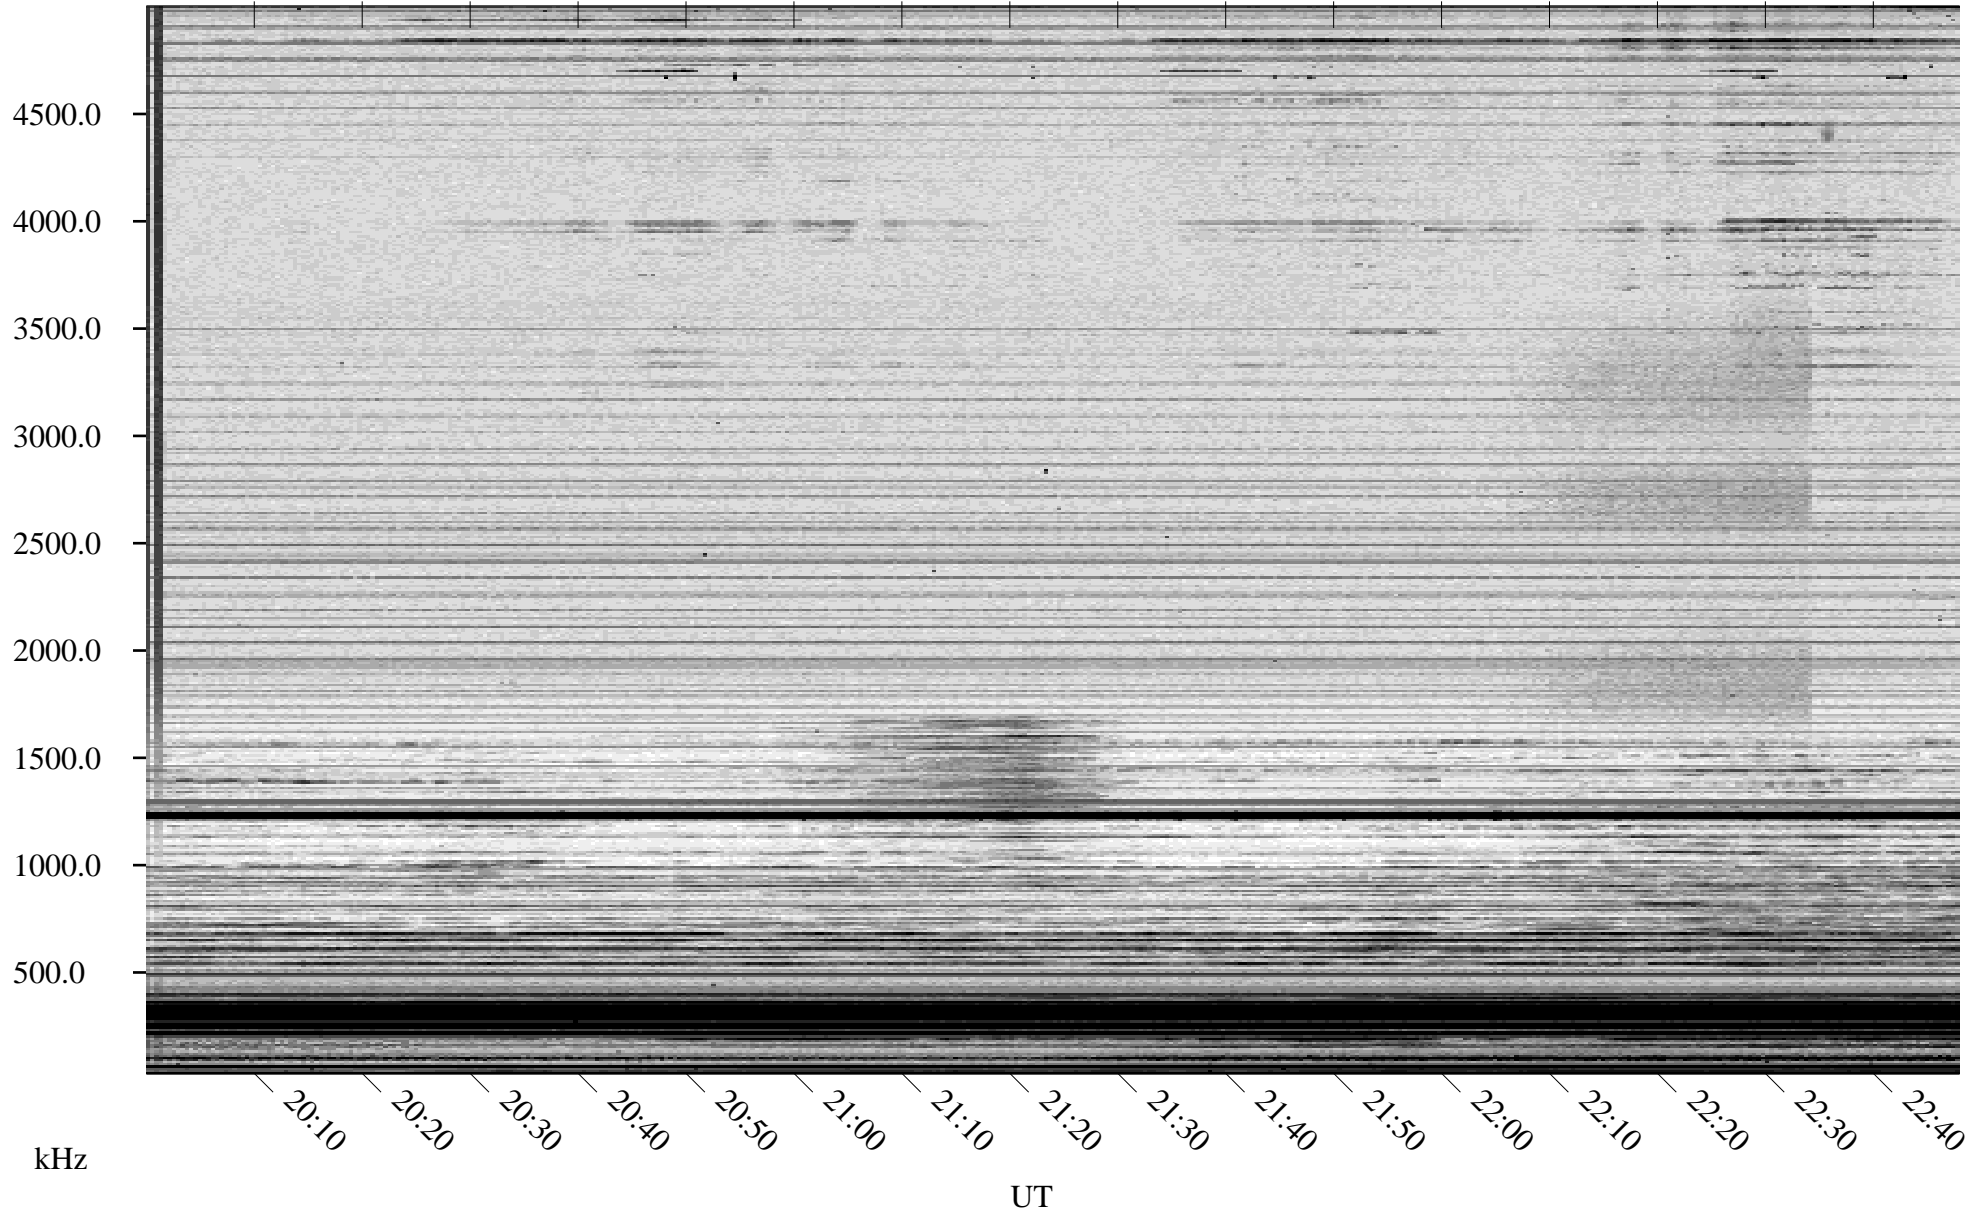

01/03/2007 Churchill, Manitoba

Linear Scale Black = 161 White = 15

CH07003L.R00m max_12

Page 1

01/03/2007 Churchill, Manitoba

Linear Scale Black = 161 White = 15

CH07003L.R00m max_12

Page 2

01/04/2007 Churchill, Manitoba

Linear Scale Black = 161 White = 15

CH07003L.R00m max_12

Page 3

01/04/2007 Churchill, Manitoba

Linear Scale Black = 161 White = 15

CH07003L.R00m max_12

Page 4

01/04/2007 Churchill, Manitoba

Linear Scale Black = 161 White = 15

CH07003L.R00m max_12

Page 5

01/04/2007 Churchill, Manitoba

Linear Scale Black = 161 White = 15

CH07003L.R00m max_12

Page 6

01/04/2007 Churchill, Manitoba

Linear Scale Black = 161 White = 15

CH07003L.R00m max_12

Page 7

01/04/2007 Churchill, Manitoba

Linear Scale Black = 161 White = 15

CH07003L.R00m max_12

Page 8