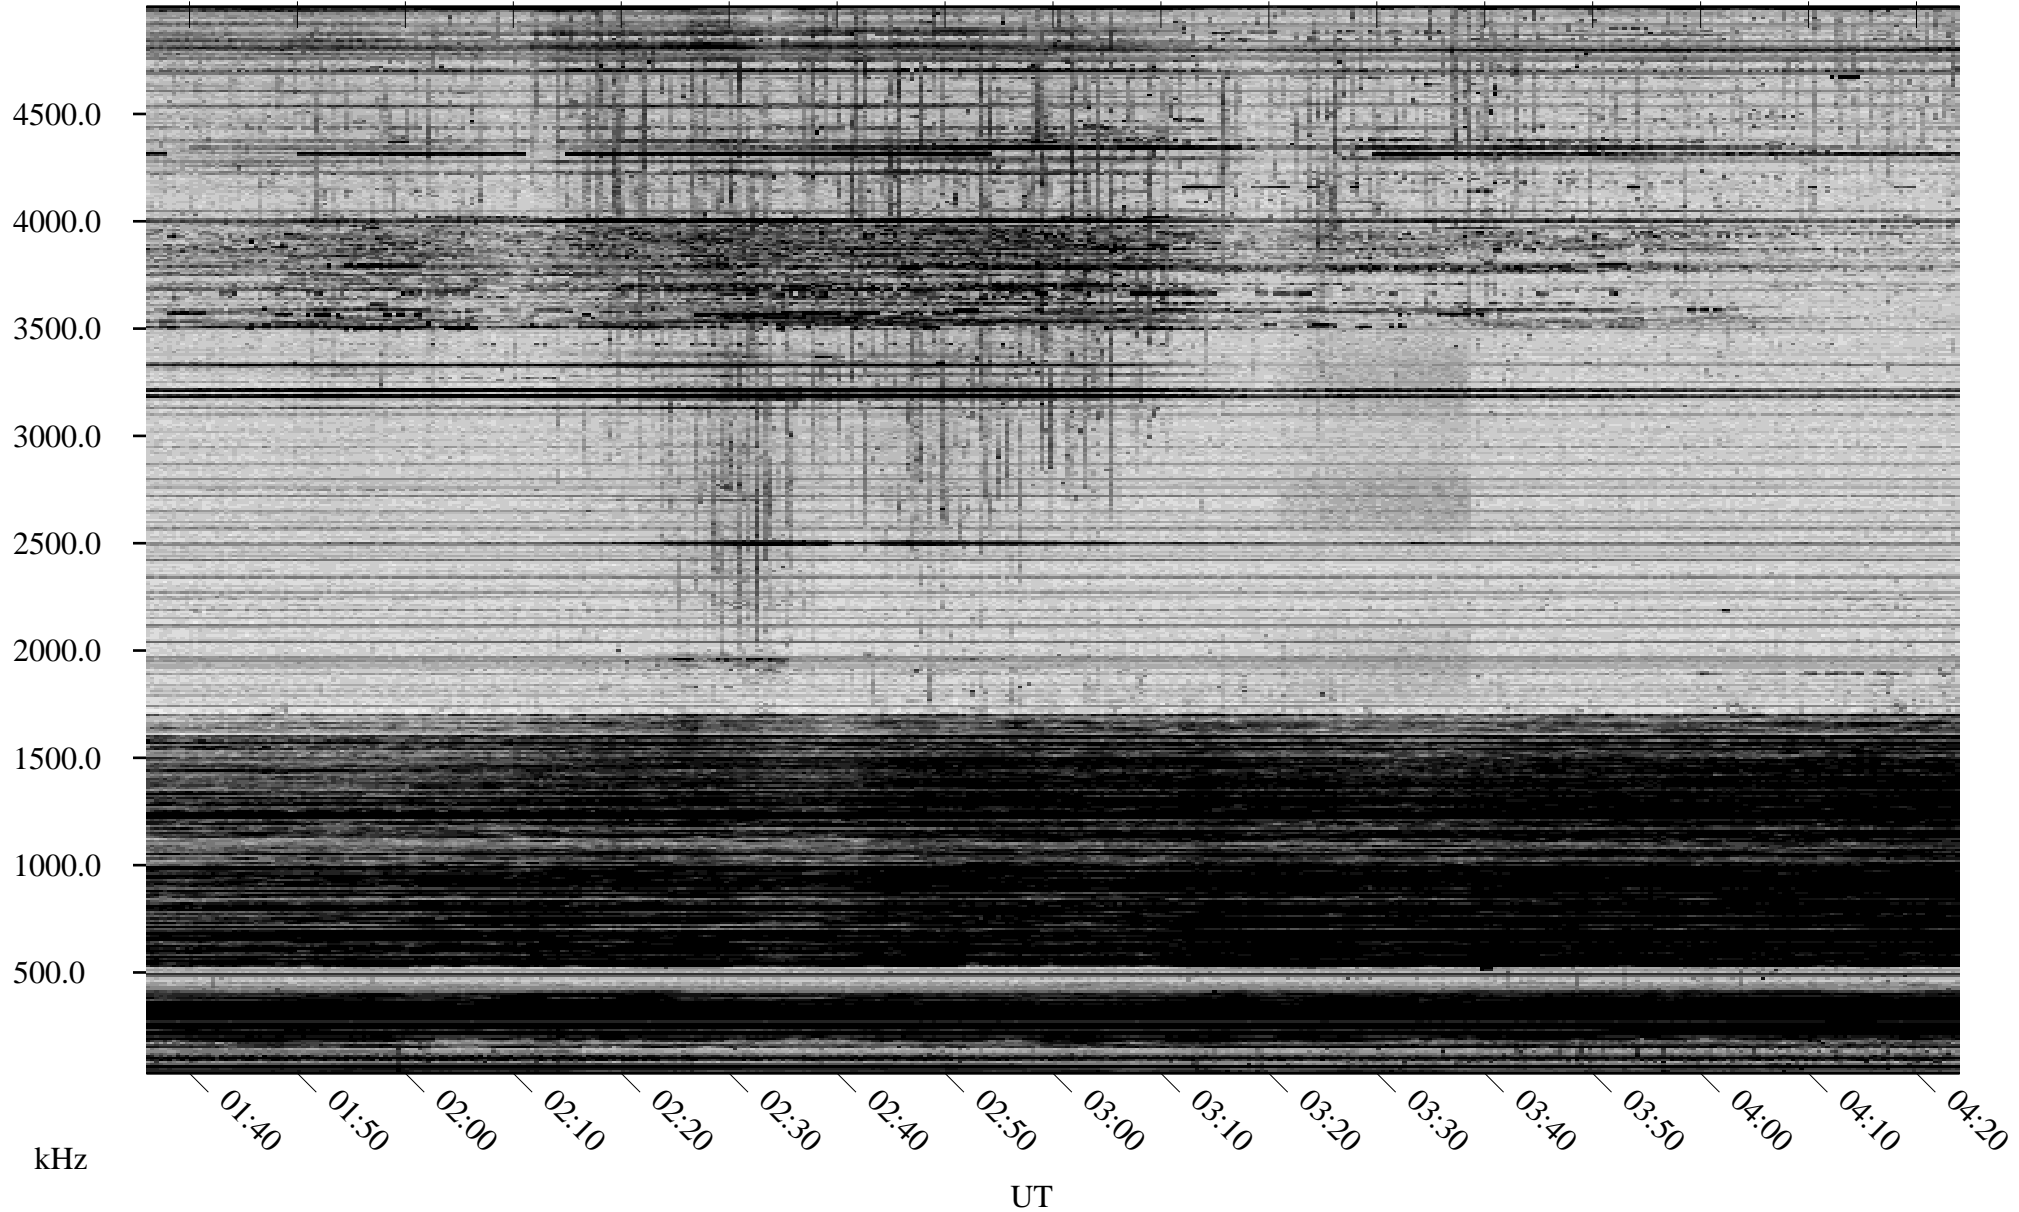

01/04/2007 Churchill, Manitoba

Linear Scale Black = 161 White = 15

CH07004L.R00m max_12

Page 1

01/04/2007 Churchill, Manitoba

Linear Scale Black = 161 White = 15

CH07004L.R00m max_12

Page 2

01/05/2007 Churchill, Manitoba

Linear Scale Black = 161 White = 15

CH07004L.R00m max_12

Page 3

01/05/2007 Churchill, Manitoba

Linear Scale Black = 161 White = 15

CH07004L.R00m max_12

Page 4

01/05/2007 Churchill, Manitoba

Linear Scale Black = 161 White = 15

CH07004L.R00m max_12

Page 5

01/05/2007 Churchill, Manitoba

Linear Scale Black = 161 White = 15

CH07004L.R00m max_12

Page 6

01/05/2007 Churchill, Manitoba

Linear Scale Black = 161 White = 15

CH07004L.R00m max_12

Page 7

01/05/2007 Churchill, Manitoba

Linear Scale Black = 161 White = 15

CH07004L.R00m max_12

Page 8