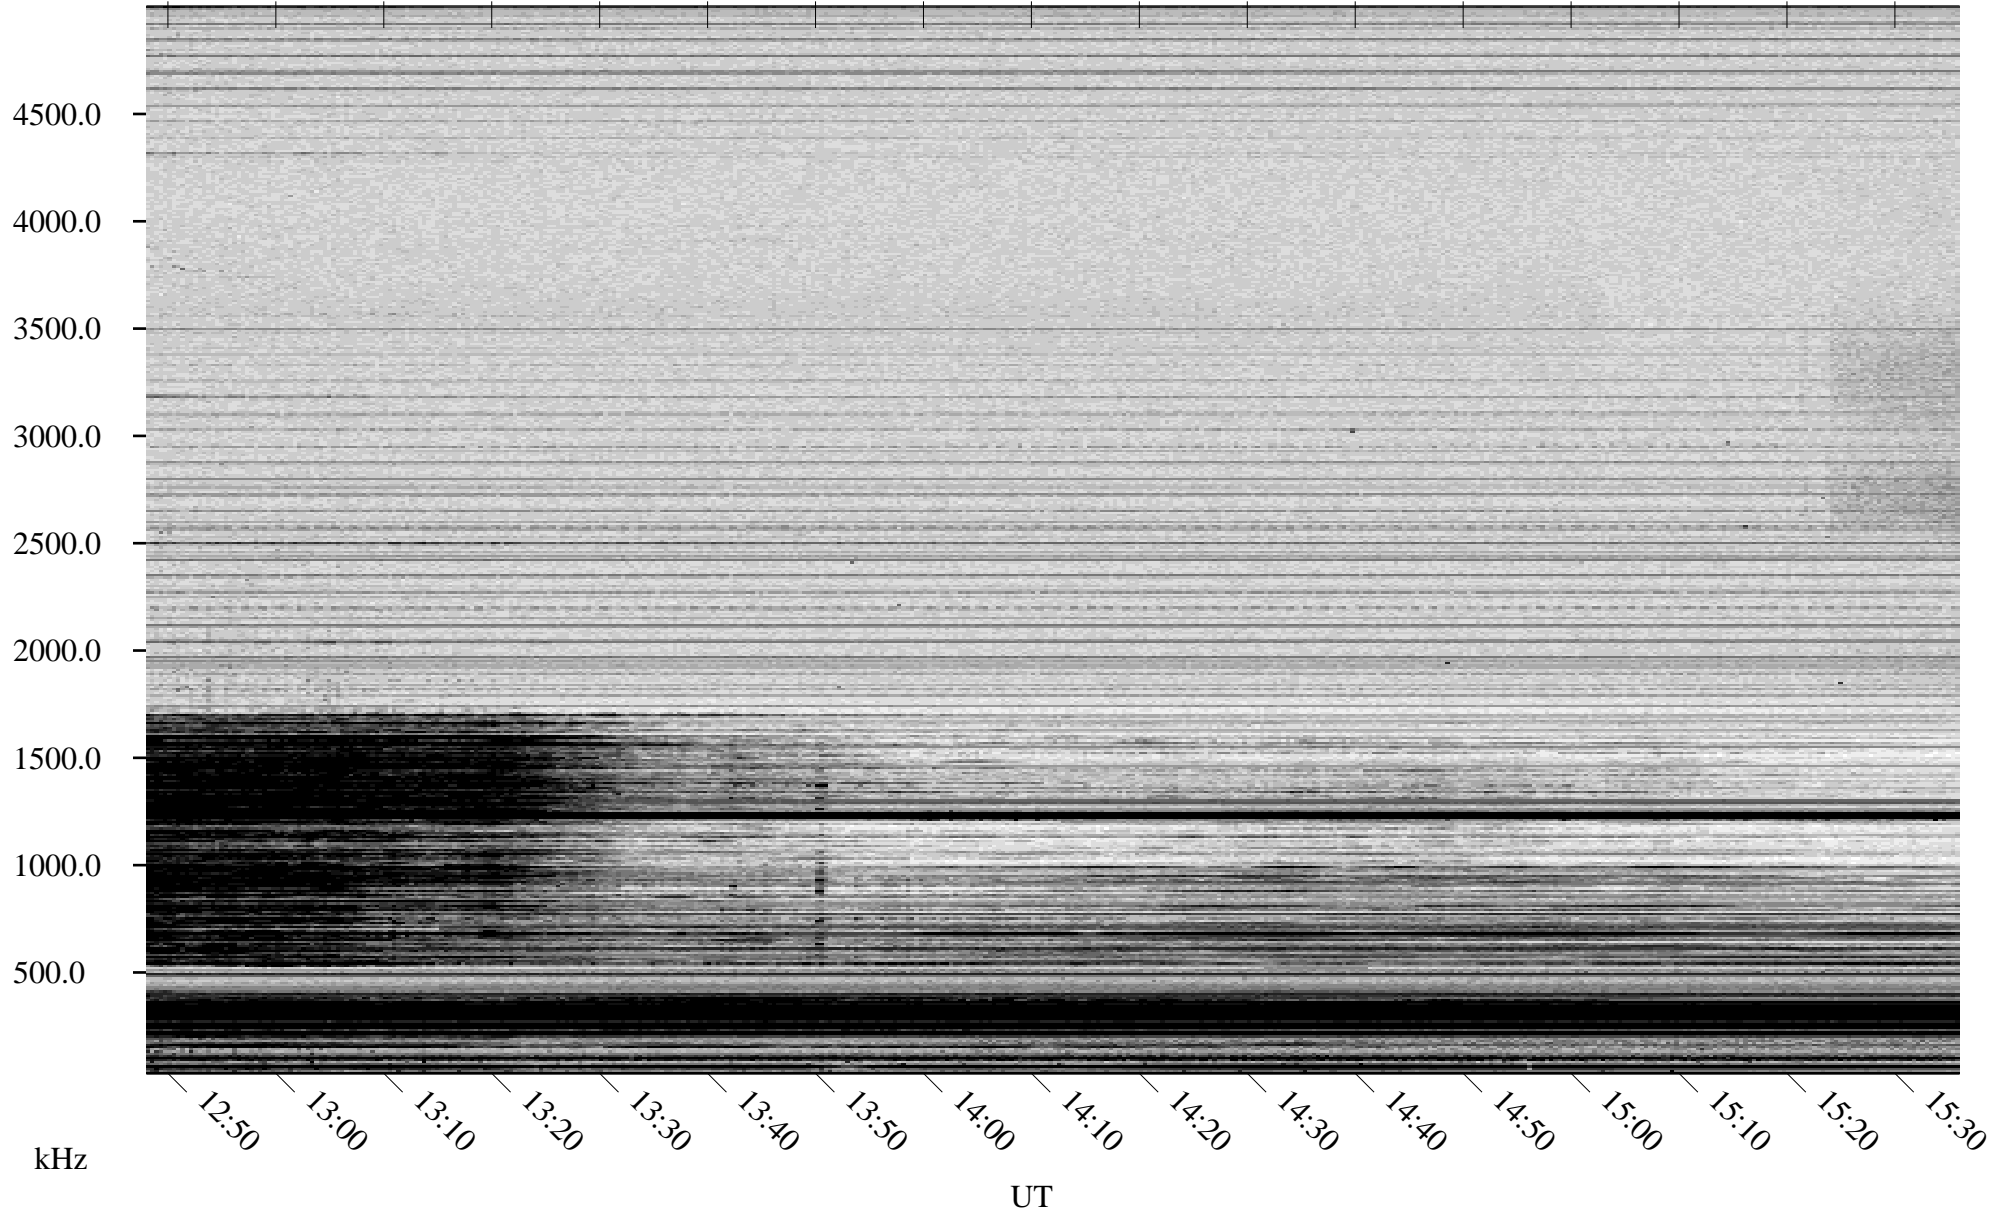

01/04/2007 Churchill, Manitoba

Linear Scale Black = 161 White = 15

CH07004L.R00m max_12

Page 1

01/04/2007 Churchill, Manitoba

Linear Scale Black = 161 White = 15

CH07004L.R00m max_12

Page 2

01/05/2007 Churchill, Manitoba

Linear Scale Black = 161 White = 15

CH07004L.R00m max_12

Page 3

01/05/2007 Churchill, Manitoba

Linear Scale Black = 161 White = 15

CH07004L.R00m max_12

Page 4

01/05/2007 Churchill, Manitoba

Linear Scale Black = 161 White = 15

CH07004L.R00m max_12

Page 5

01/05/2007 Churchill, Manitoba

Linear Scale Black = 161 White = 15

CH07004L.R00m max_12

Page 6

01/05/2007 Churchill, Manitoba

Linear Scale Black = 161 White = 15

CH07004L.R00m max_12

Page 7

01/05/2007 Churchill, Manitoba

Linear Scale Black = 161 White = 15

CH07004L.R00m max_12

Page 8