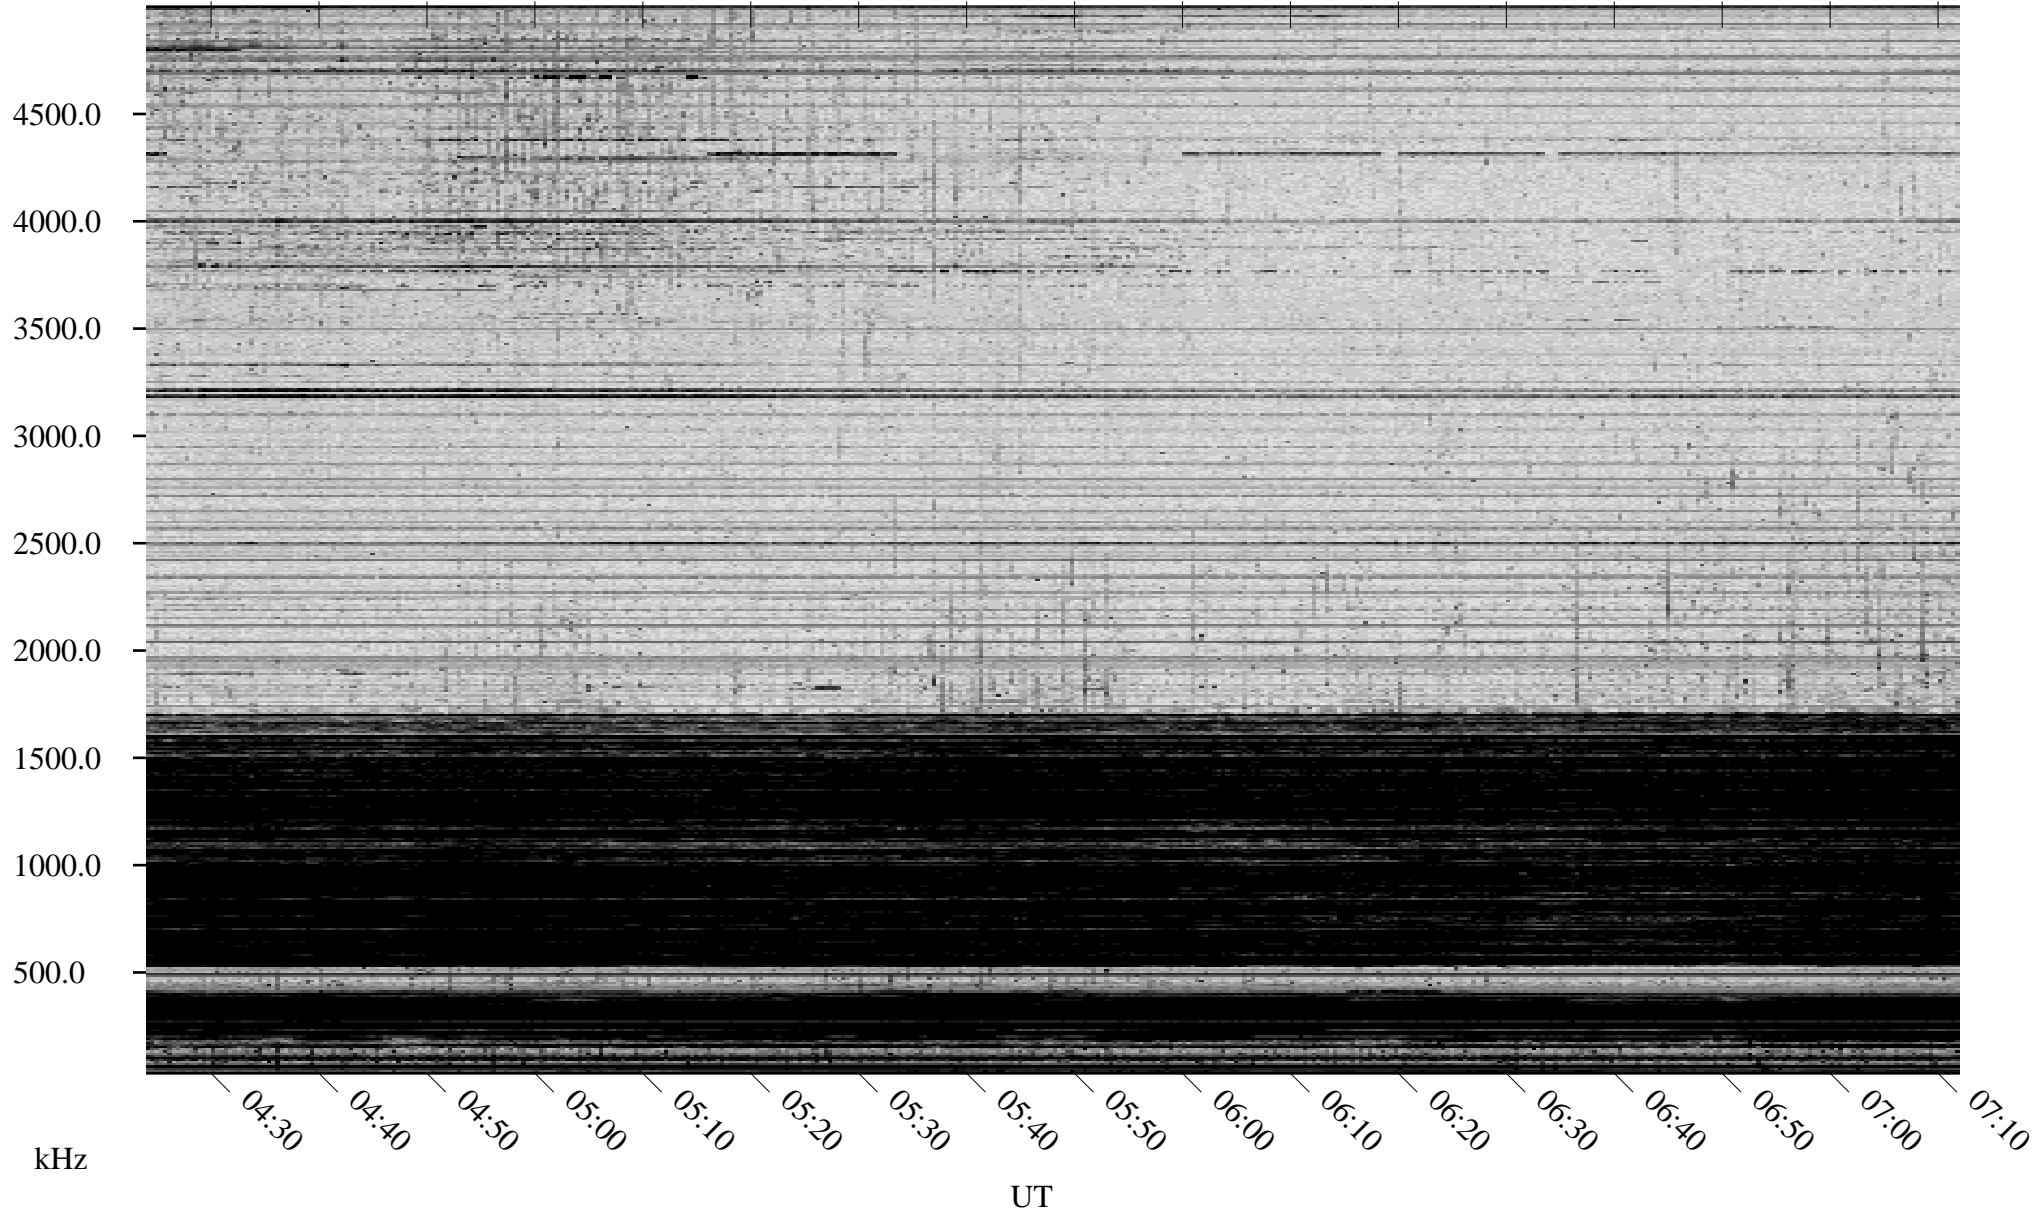

01/04/2007 Churchill, Manitoba

Linear Scale Black = 161 White = 15

CH07004L.R00m max_12

Page 1

01/04/2007 Churchill, Manitoba

Linear Scale Black = 161 White = 15

CH07004L.R00m max_12

Page 2

01/05/2007 Churchill, Manitoba

Linear Scale Black = 161 White = 15

CH07004L.R00m max_12

Page 3

01/05/2007 Churchill, Manitoba

Linear Scale Black = 161 White = 15

CH07004L.R00m max_12

Page 4

01/05/2007 Churchill, Manitoba

Linear Scale Black = 161 White = 15

CH07004L.R00m max_12

Page 5

01/05/2007 Churchill, Manitoba

Linear Scale Black = 161 White = 15

CH07004L.R00m max_12

Page 6

01/05/2007 Churchill, Manitoba

Linear Scale Black = 161 White = 15

CH07004L.R00m max_12

Page 7

01/05/2007 Churchill, Manitoba

Linear Scale Black = 161 White = 15

CH07004L.R00m max_12

Page 8