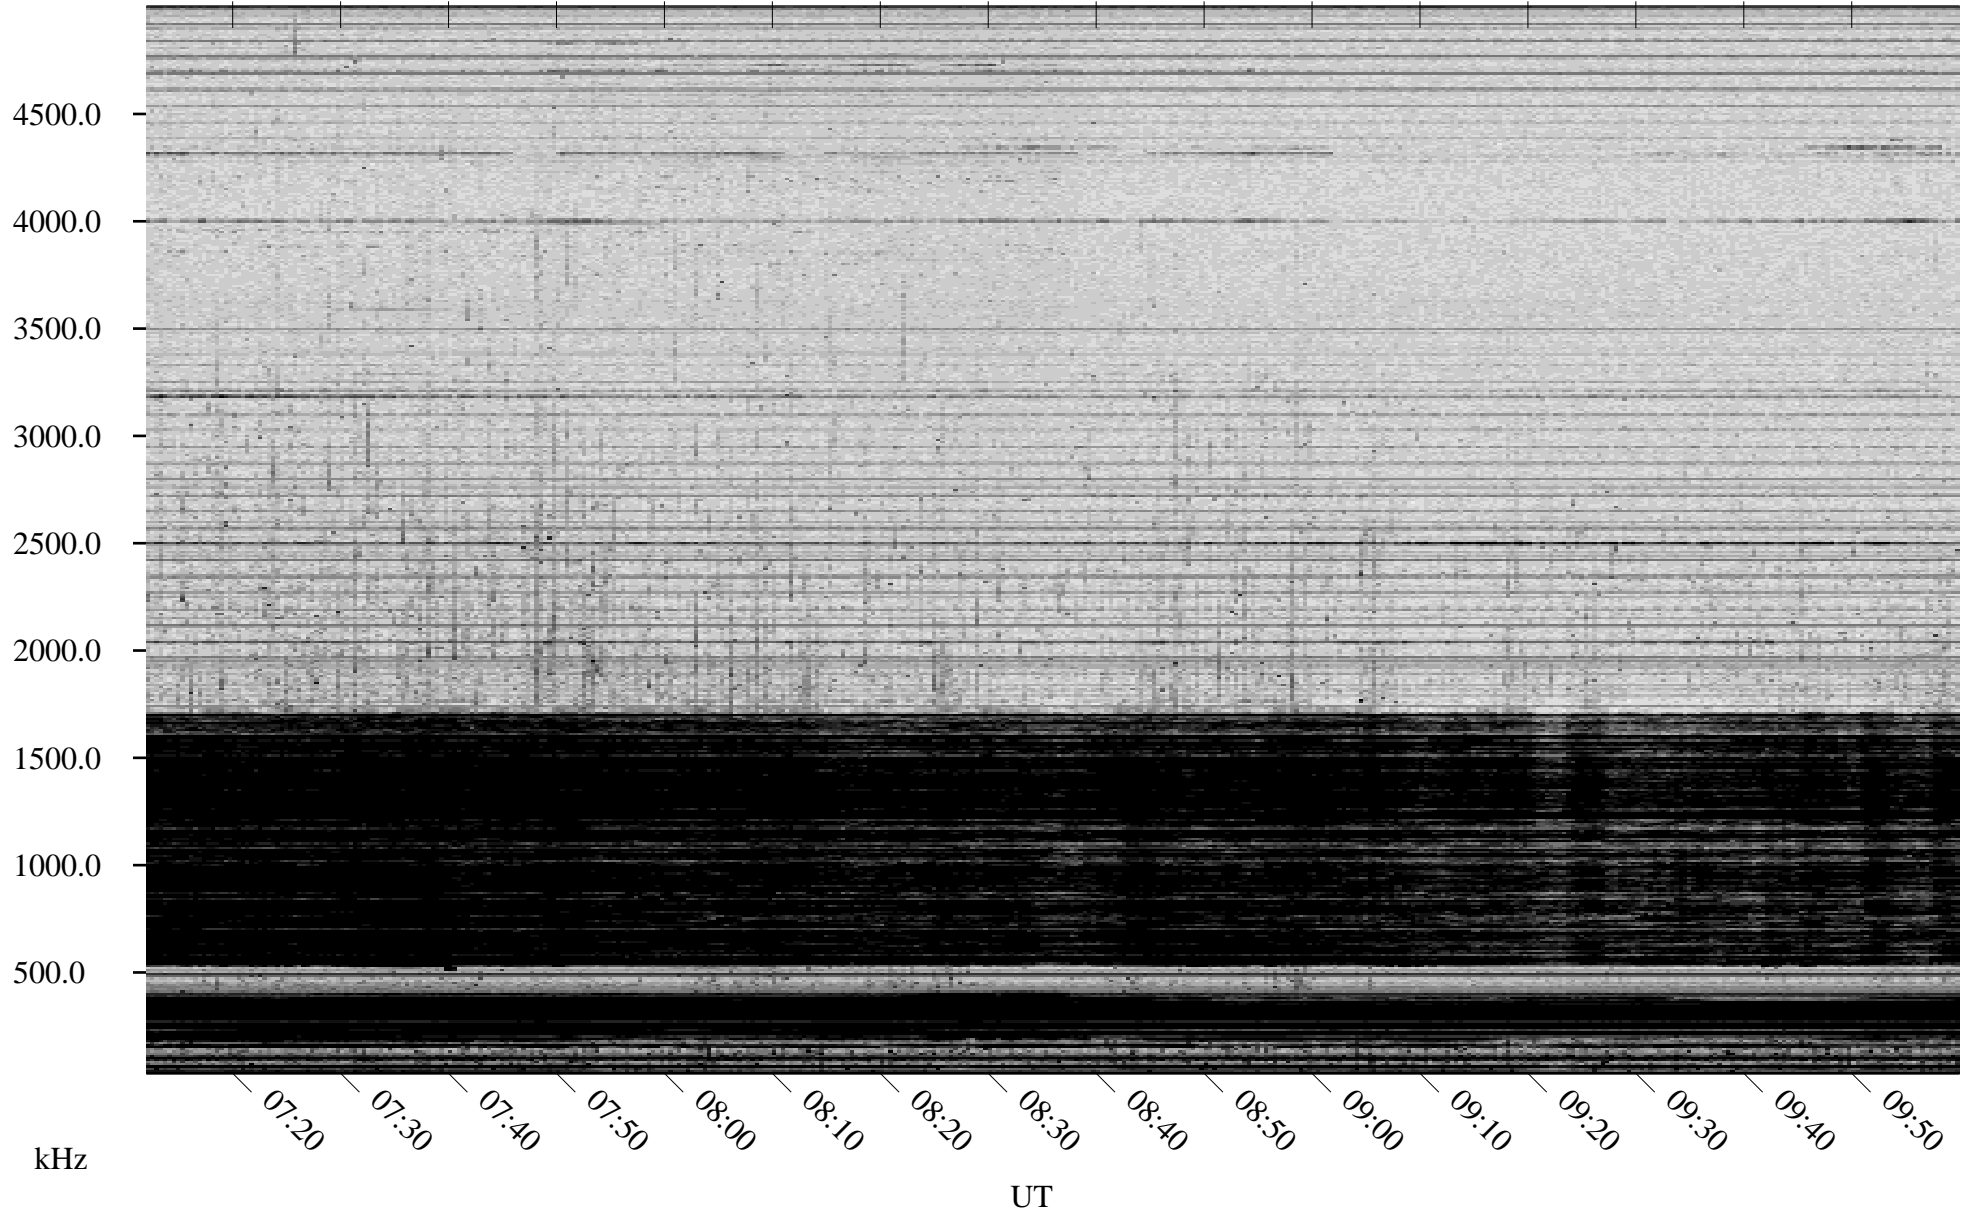

01/04/2007 Churchill, Manitoba

Linear Scale Black = 161 White = 15

CH07004L.R00m max_12

Page 1

01/04/2007 Churchill, Manitoba

Linear Scale Black = 161 White = 15

CH07004L.R00m max_12

Page 2

01/05/2007 Churchill, Manitoba

Linear Scale Black = 161 White = 15

CH07004L.R00m max_12

Page 3

01/05/2007 Churchill, Manitoba

Linear Scale Black = 161 White = 15

CH07004L.R00m max_12

Page 4

01/05/2007 Churchill, Manitoba

Linear Scale Black = 161 White = 15

CH07004L.R00m max_12

Page 5

01/05/2007 Churchill, Manitoba

Linear Scale Black = 161 White = 15

CH07004L.R00m max_12

Page 6

01/05/2007 Churchill, Manitoba

Linear Scale Black = 161 White = 15

CH07004L.R00m max_12

Page 7

01/05/2007 Churchill, Manitoba

Linear Scale Black = 161 White = 15

CH07004L.R00m max_12

Page 8