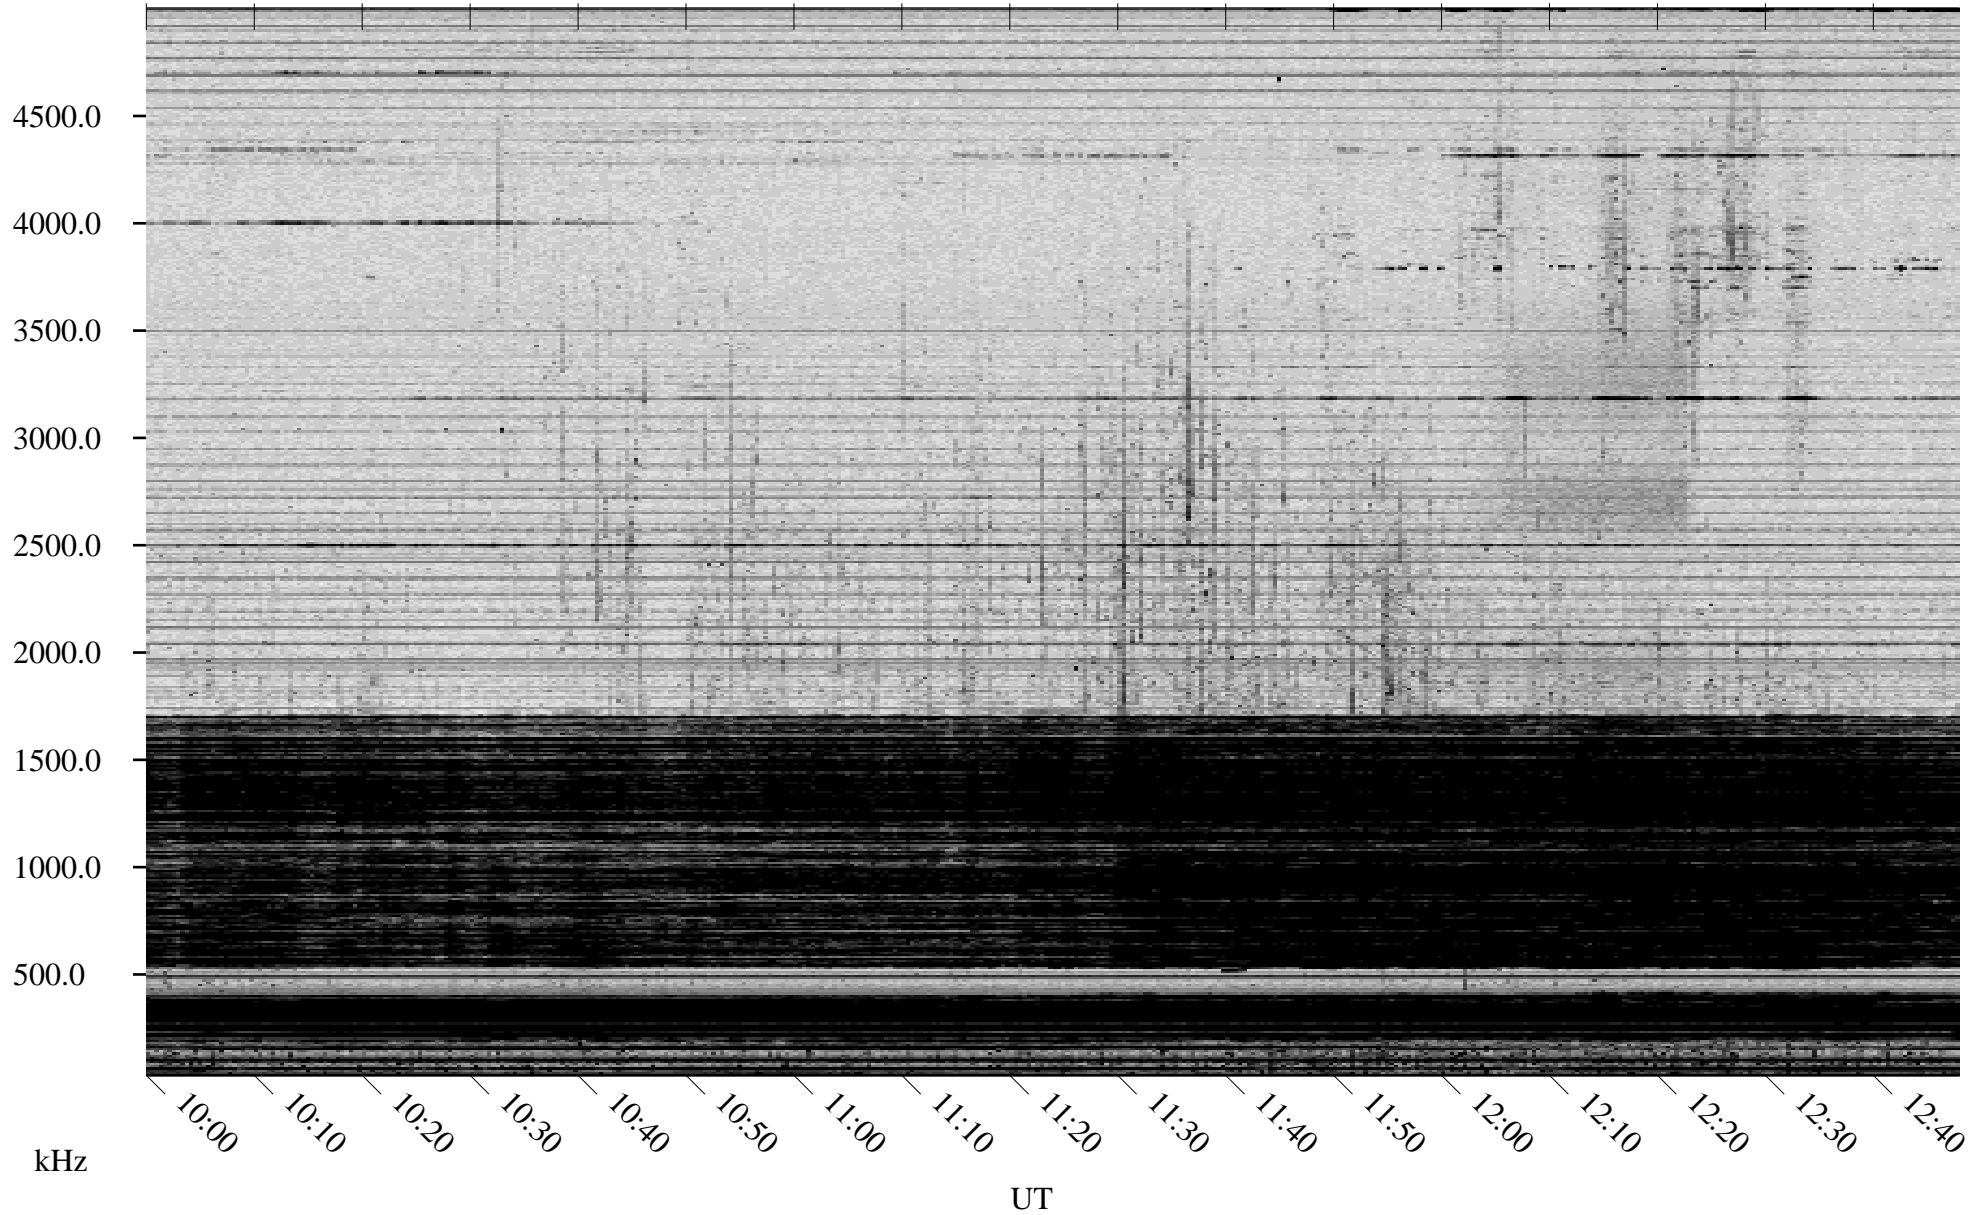

01/04/2007 Churchill, Manitoba

Linear Scale Black = 161 White = 15

CH07004L.R00m max_12

Page 1

01/04/2007 Churchill, Manitoba

Linear Scale Black = 161 White = 15

CH07004L.R00m max_12

Page 2

01/05/2007 Churchill, Manitoba

Linear Scale Black = 161 White = 15

CH07004L.R00m max_12

Page 3

01/05/2007 Churchill, Manitoba

Linear Scale Black = 161 White = 15

CH07004L.R00m max_12

Page 4

01/05/2007 Churchill, Manitoba

Linear Scale Black = 161 White = 15

CH07004L.R00m max_12

Page 5

01/05/2007 Churchill, Manitoba

Linear Scale Black = 161 White = 15

CH07004L.R00m max_12

Page 6

01/05/2007 Churchill, Manitoba

Linear Scale Black = 161 White = 15

CH07004L.R00m max_12

Page 7

01/05/2007 Churchill, Manitoba

Linear Scale Black = 161 White = 15

CH07004L.R00m max_12

Page 8