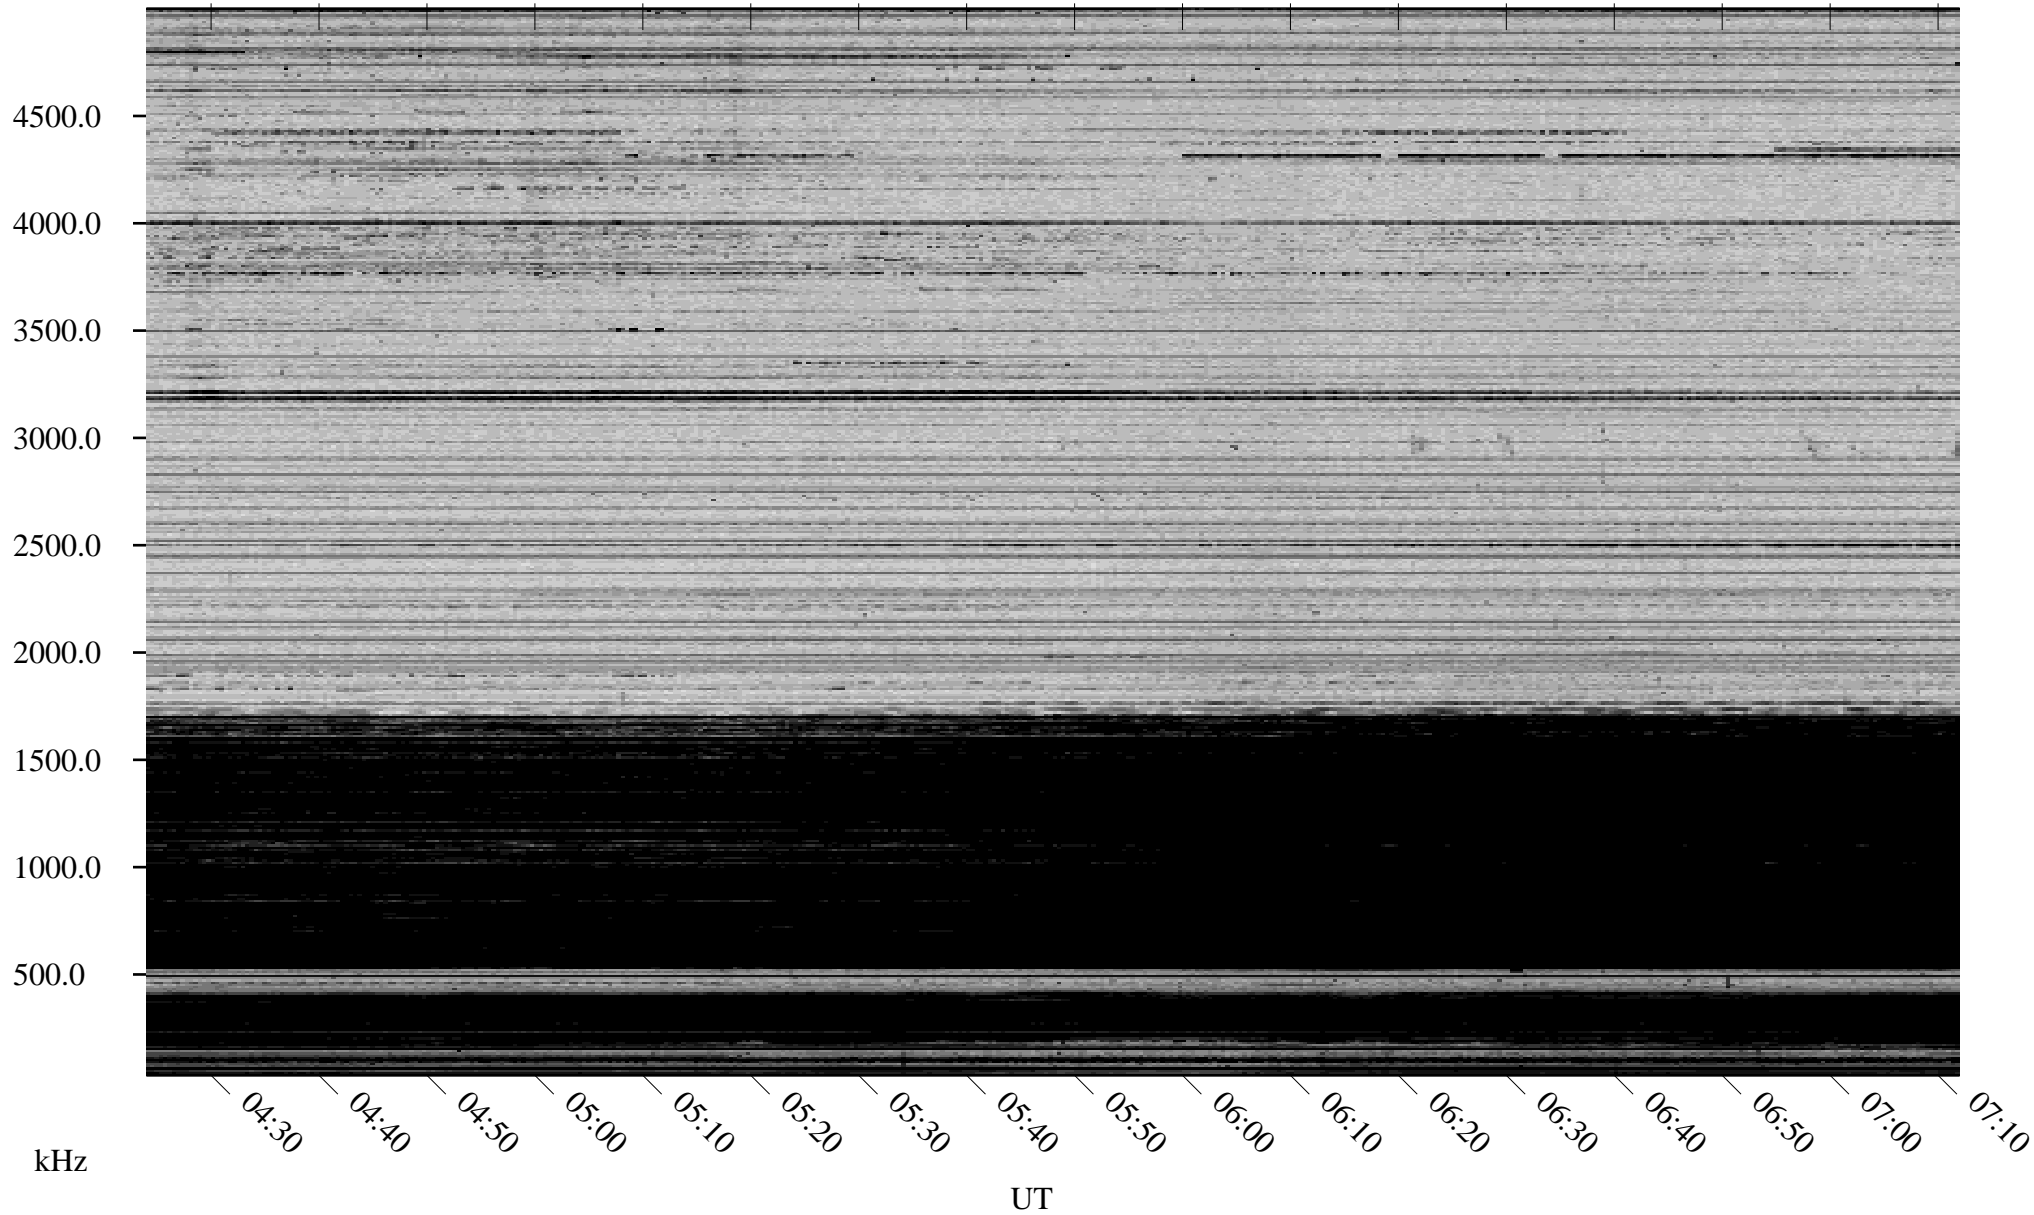

01/10/2007 Churchill, Manitoba

Linear Scale Black = 161 White = 15

CH07010L.R00m max_12

Page 1

01/10/2007 Churchill, Manitoba

Linear Scale Black = 161 White = 15

CH07010L.R00m max_12

Page 2

01/11/2007 Churchill, Manitoba

Linear Scale Black = 161 White = 15

CH07010L.R00m max_12

Page 3

01/11/2007 Churchill, Manitoba

Linear Scale Black = 161 White = 15

CH07010L.R00m max_12

Page 4

01/11/2007 Churchill, Manitoba

Linear Scale Black = 161 White = 15

CH07010L.R00m max_12

Page 5

01/11/2007 Churchill, Manitoba

Linear Scale Black = 161 White = 15

CH07010L.R00m max_12

Page 6

01/11/2007 Churchill, Manitoba

Linear Scale Black = 161 White = 15

CH07010L.R00m max_12

Page 7

01/11/2007 Churchill, Manitoba

Linear Scale Black = 161 White = 15

CH07010L.R00m max_12