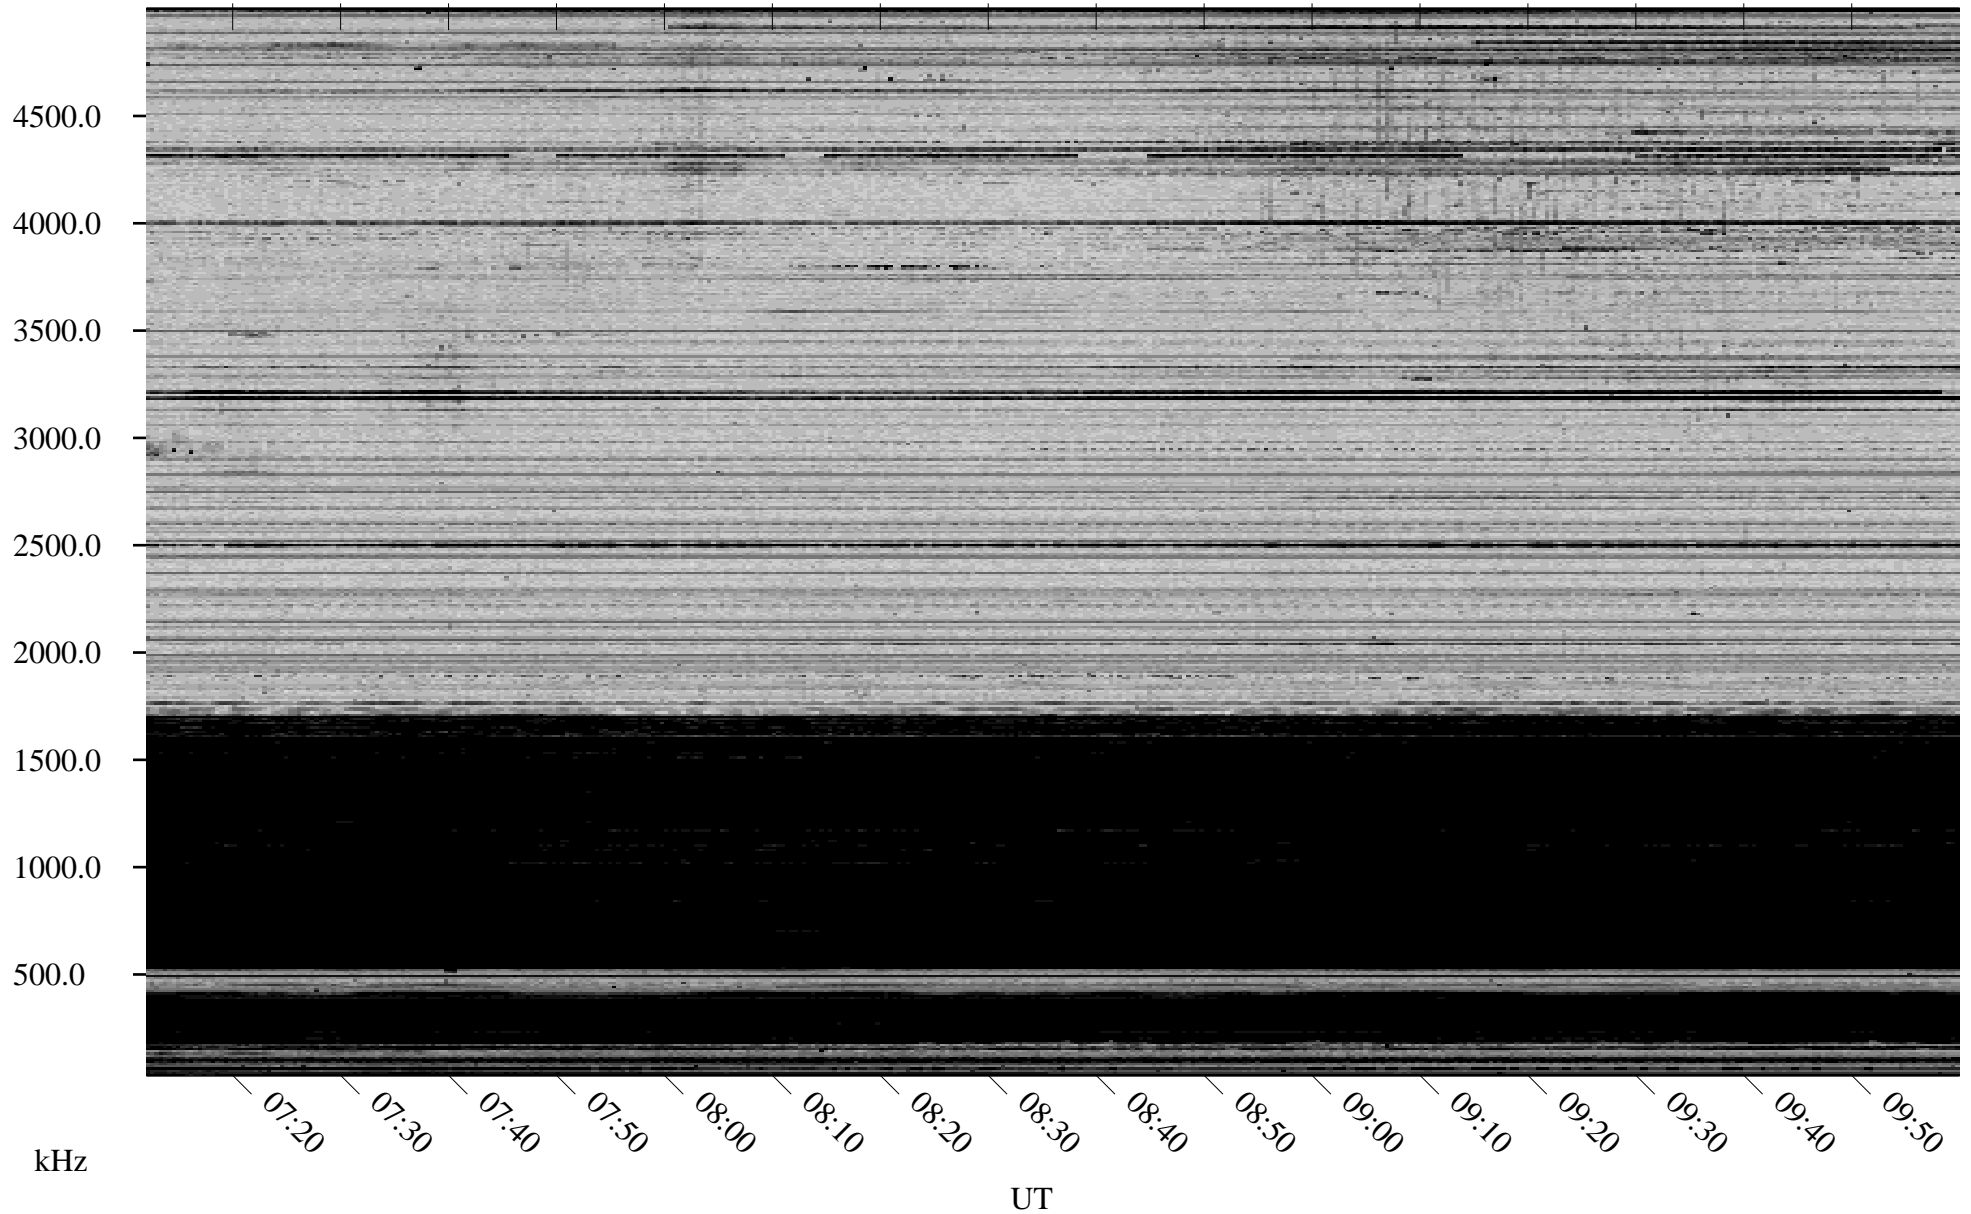

01/10/2007 Churchill, Manitoba

Linear Scale Black = 161 White = 15

CH07010L.R00m max_12

Page 1

01/10/2007 Churchill, Manitoba

Linear Scale Black = 161 White = 15

CH07010L.R00m max_12

Page 2

01/11/2007 Churchill, Manitoba

Linear Scale Black = 161 White = 15

CH07010L.R00m max_12

Page 3

01/11/2007 Churchill, Manitoba

Linear Scale Black = 161 White = 15

CH07010L.R00m max_12

Page 4

01/11/2007 Churchill, Manitoba

Linear Scale Black = 161 White = 15

CH07010L.R00m max_12

Page 5

01/11/2007 Churchill, Manitoba

Linear Scale Black = 161 White = 15

CH07010L.R00m max_12

Page 6

01/11/2007 Churchill, Manitoba

Linear Scale Black = 161 White = 15

CH07010L.R00m max_12

Page 7

01/11/2007 Churchill, Manitoba

Linear Scale Black = 161 White = 15

CH07010L.R00m max_12