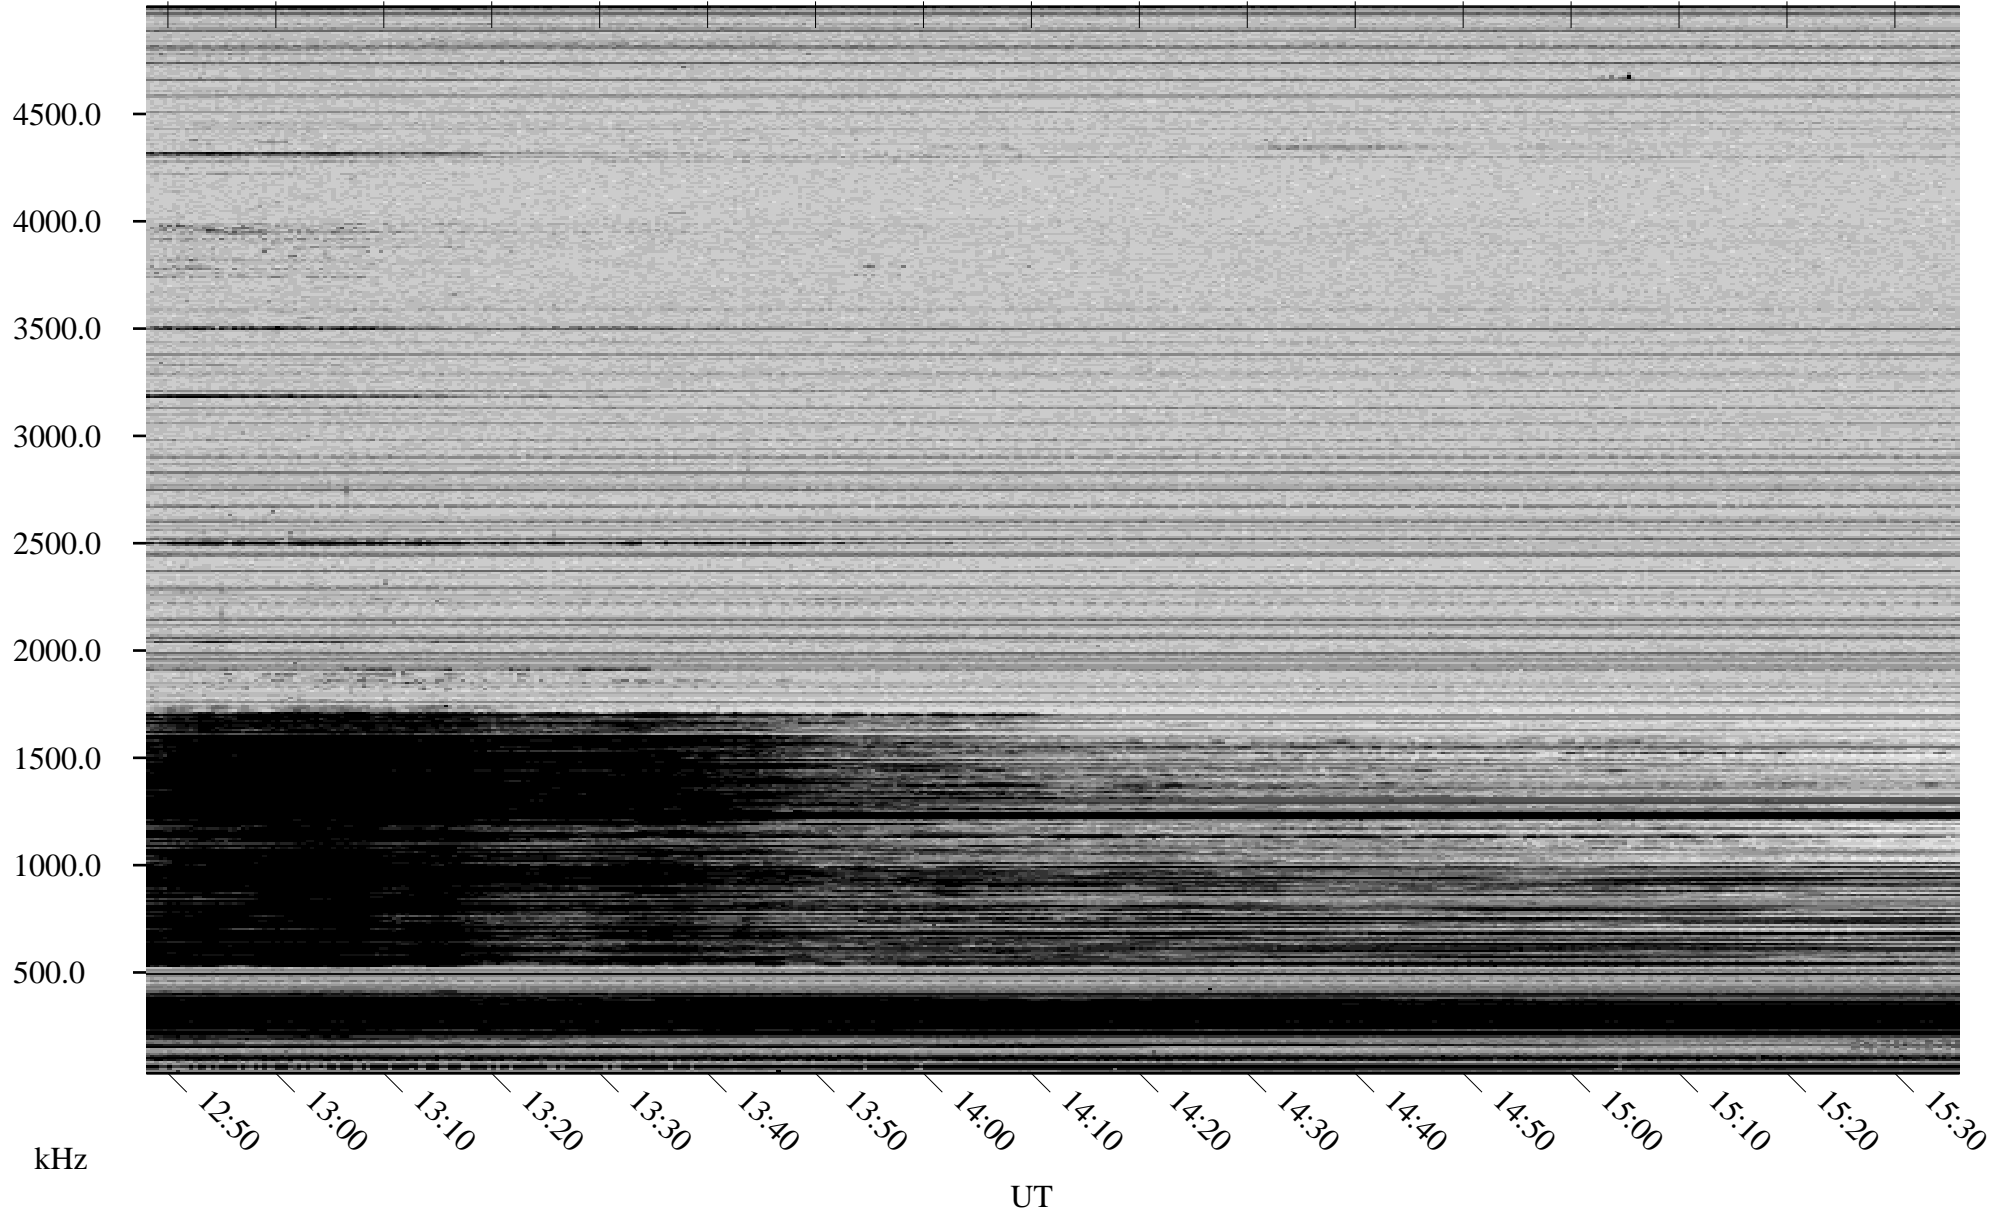

01/10/2007 Churchill, Manitoba

Linear Scale Black = 161 White = 15

CH07010L.R00m max_12

Page 1

01/10/2007 Churchill, Manitoba

Linear Scale Black = 161 White = 15

CH07010L.R00m max_12

Page 2

01/11/2007 Churchill, Manitoba

Linear Scale Black = 161 White = 15

CH07010L.R00m max_12

Page 3

01/11/2007 Churchill, Manitoba

Linear Scale Black = 161 White = 15

CH07010L.R00m max_12

Page 4

01/11/2007 Churchill, Manitoba

Linear Scale Black = 161 White = 15

CH07010L.R00m max_12

Page 5

01/11/2007 Churchill, Manitoba

Linear Scale Black = 161 White = 15

CH07010L.R00m max_12

Page 6

01/11/2007 Churchill, Manitoba

Linear Scale Black = 161 White = 15

CH07010L.R00m max_12

Page 7

01/11/2007 Churchill, Manitoba

Linear Scale Black = 161 White = 15

CH07010L.R00m max_12