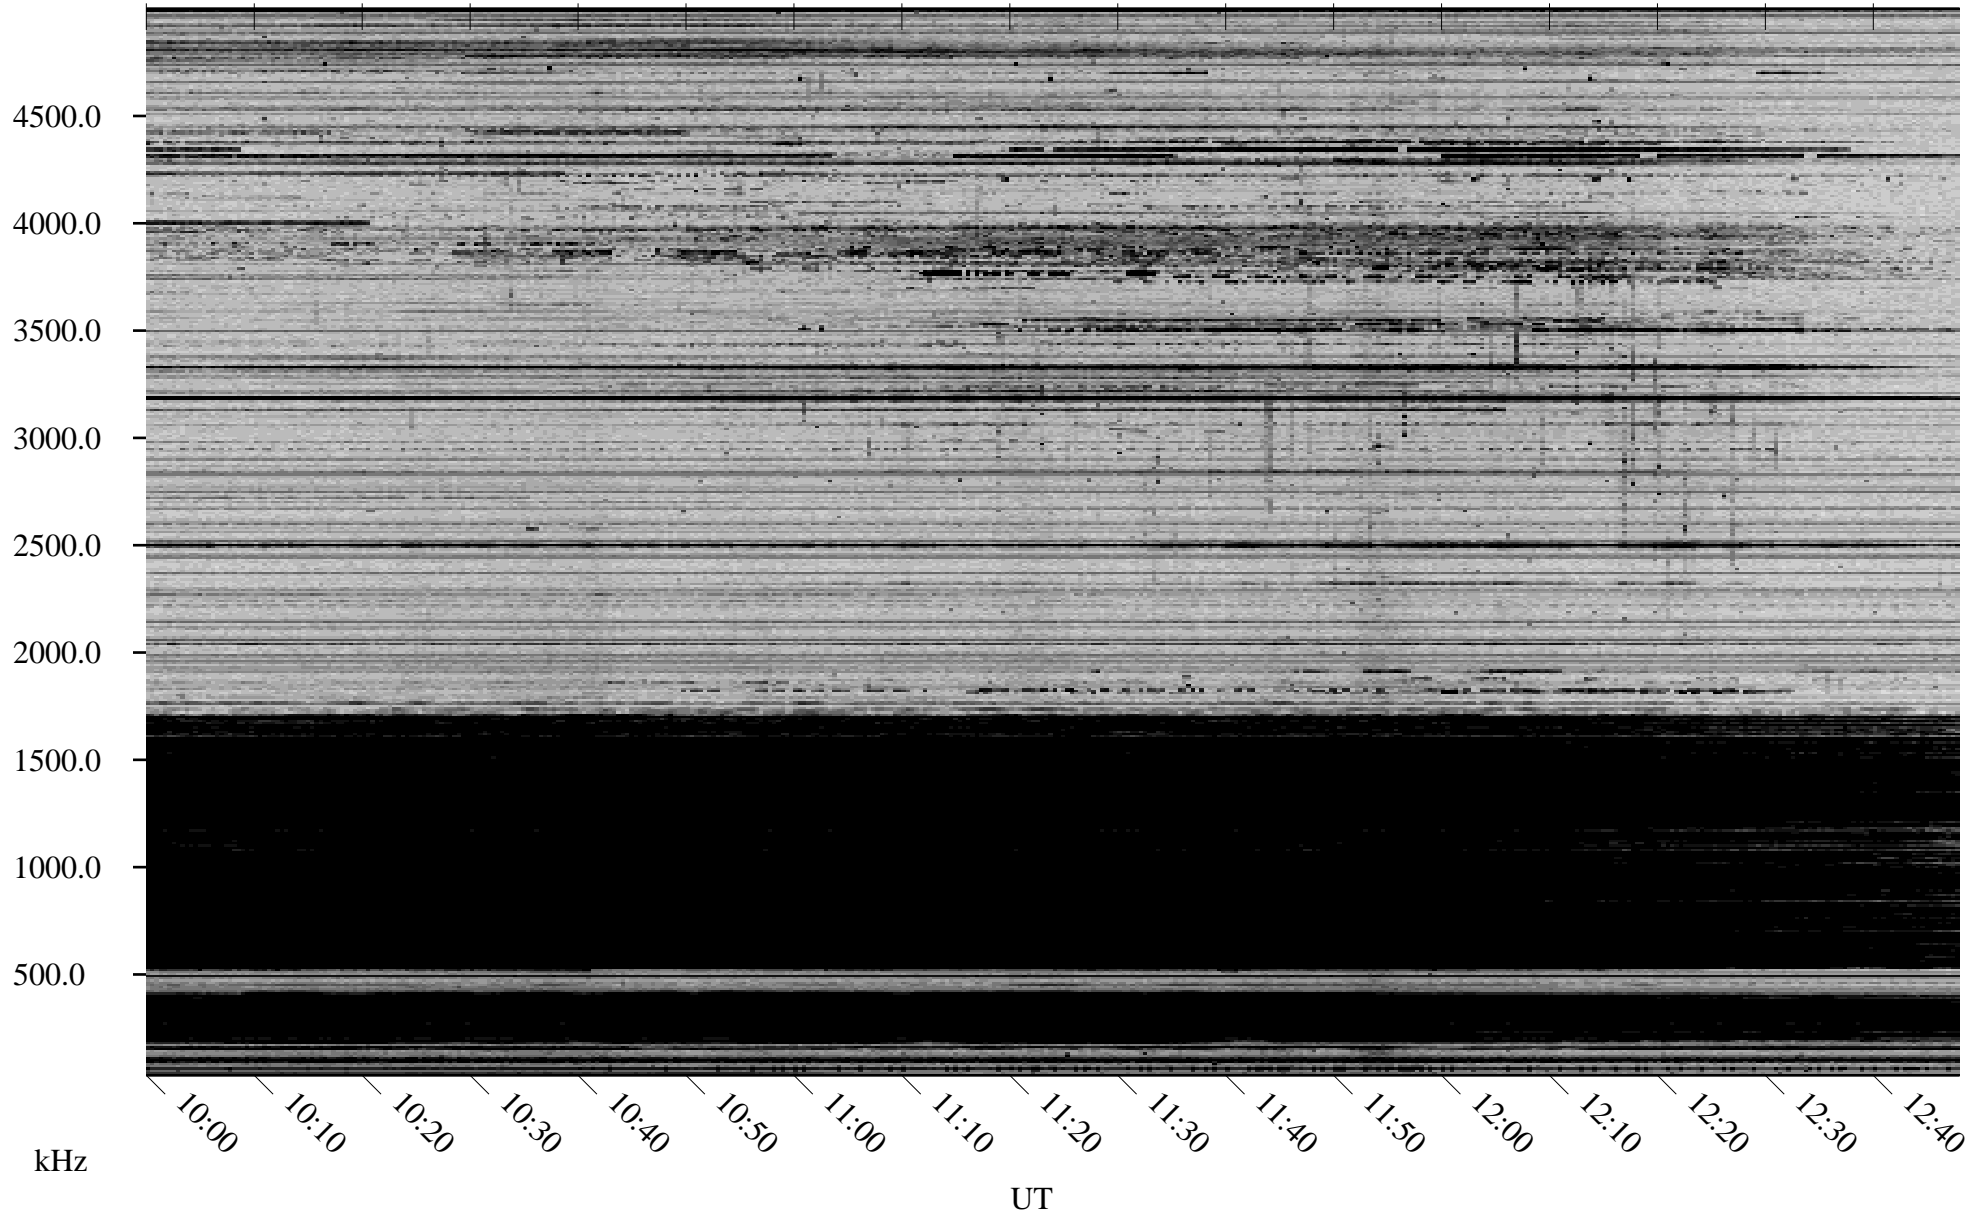

01/10/2007 Churchill, Manitoba

Linear Scale Black = 161 White = 15

CH07010L.R00m max_12

Page 1

01/10/2007 Churchill, Manitoba

Linear Scale Black = 161 White = 15

CH07010L.R00m max_12

Page 2

01/11/2007 Churchill, Manitoba

Linear Scale Black = 161 White = 15

CH07010L.R00m max_12

Page 3

01/11/2007 Churchill, Manitoba

Linear Scale Black = 161 White = 15

CH07010L.R00m max_12

Page 4

01/11/2007 Churchill, Manitoba

Linear Scale Black = 161 White = 15

CH07010L.R00m max_12

Page 5

01/11/2007 Churchill, Manitoba

Linear Scale Black = 161 White = 15

CH07010L.R00m max_12

Page 6

01/11/2007 Churchill, Manitoba

Linear Scale Black = 161 White = 15

CH07010L.R00m max_12

Page 7

01/11/2007 Churchill, Manitoba

Linear Scale Black = 161 White = 15

CH07010L.R00m max_12