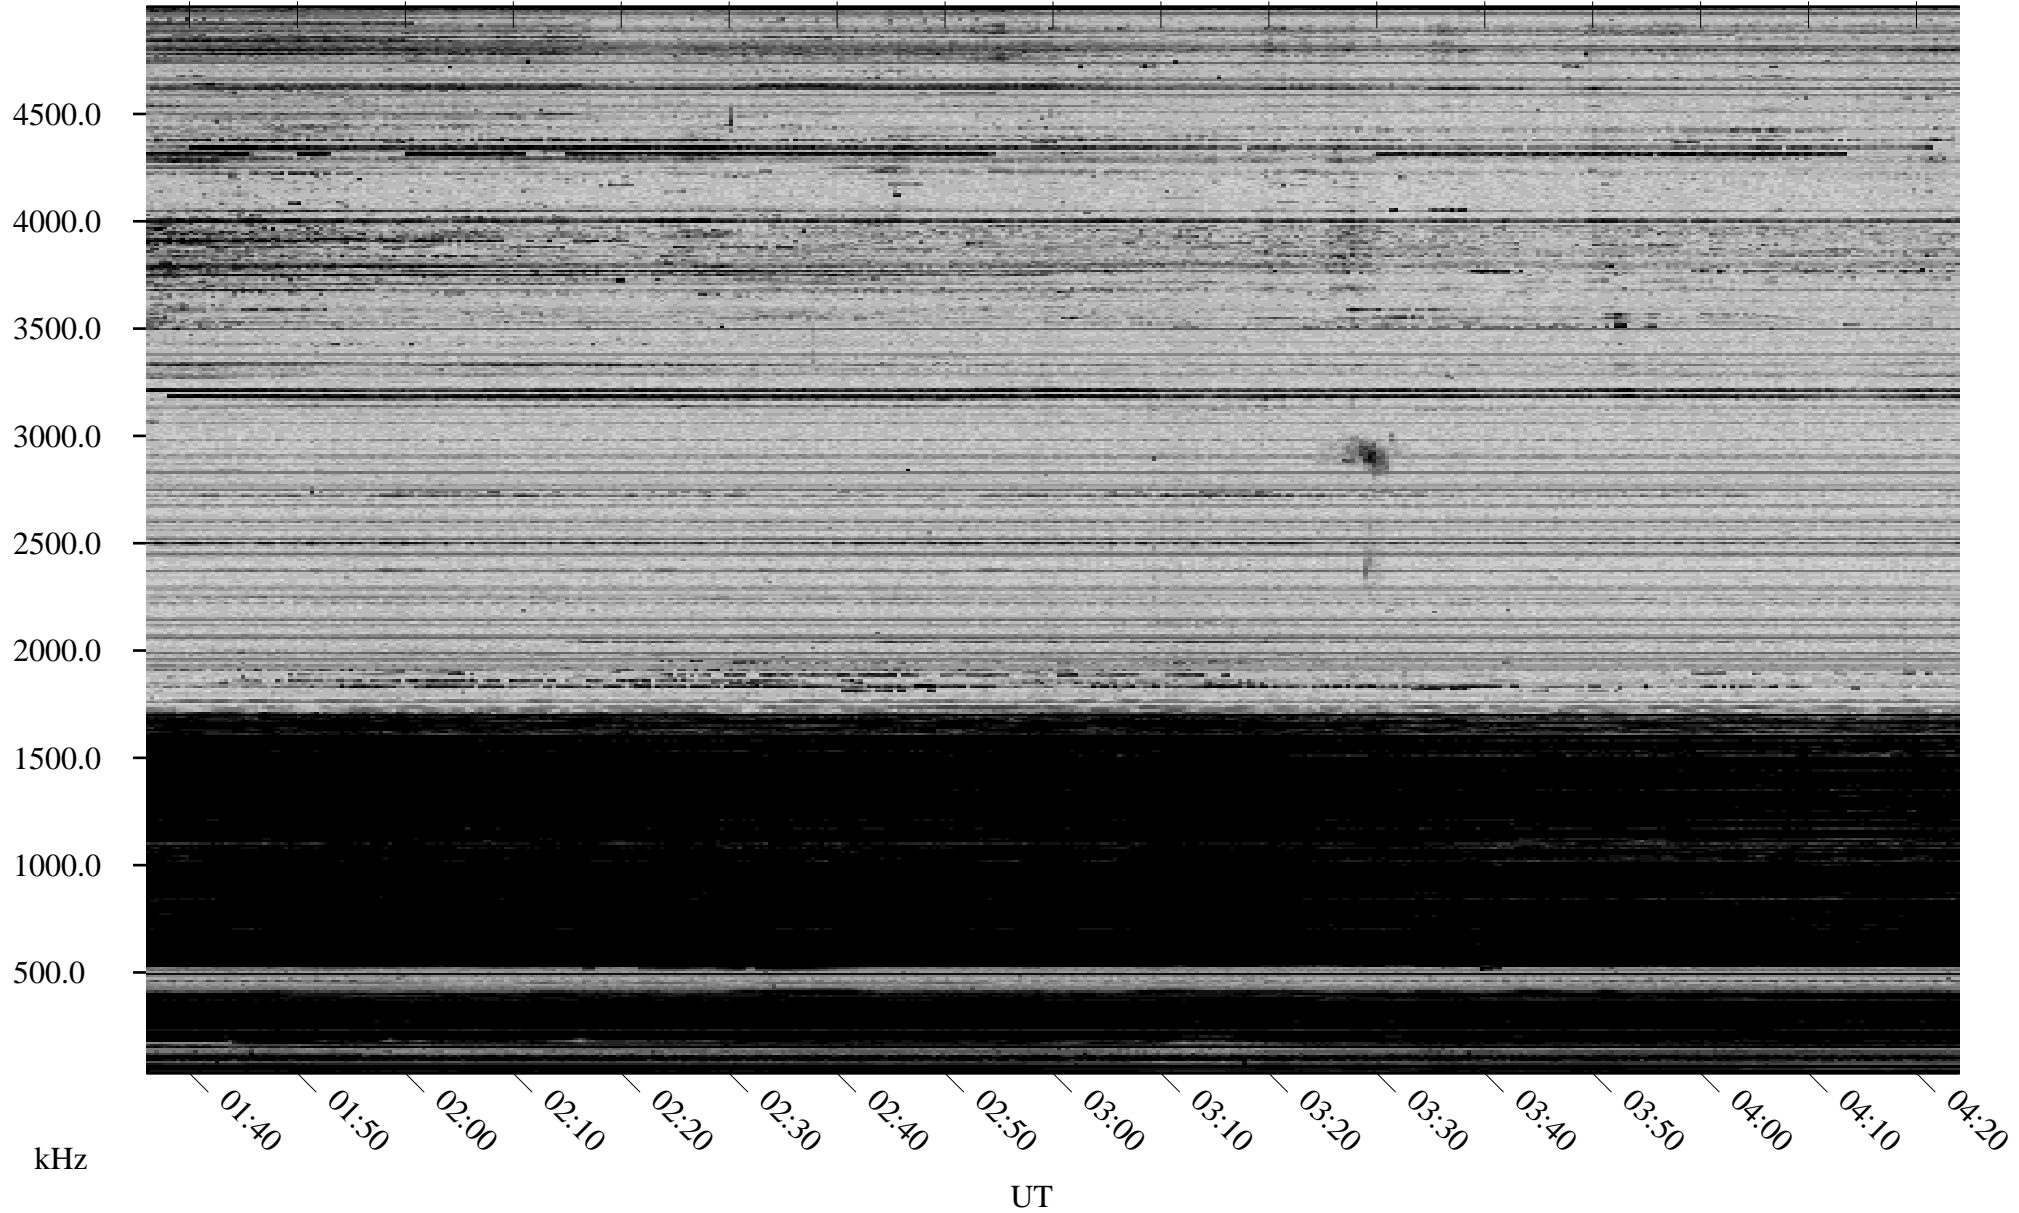

01/10/2007 Churchill, Manitoba

Linear Scale Black = 161 White = 15

CH07010L.R00m max_12

Page 1

01/10/2007 Churchill, Manitoba

Linear Scale Black = 161 White = 15

CH07010L.R00m max_12

Page 2

01/11/2007 Churchill, Manitoba

Linear Scale Black = 161 White = 15

CH07010L.R00m max_12

Page 3

01/11/2007 Churchill, Manitoba

Linear Scale Black = 161 White = 15

CH07010L.R00m max_12

Page 4

01/11/2007 Churchill, Manitoba

Linear Scale Black = 161 White = 15

CH07010L.R00m max_12

Page 5

01/11/2007 Churchill, Manitoba

Linear Scale Black = 161 White = 15

CH07010L.R00m max_12

Page 6

01/11/2007 Churchill, Manitoba

Linear Scale Black = 161 White = 15

CH07010L.R00m max_12

Page 7

01/11/2007 Churchill, Manitoba

Linear Scale Black = 161 White = 15

CH07010L.R00m max_12