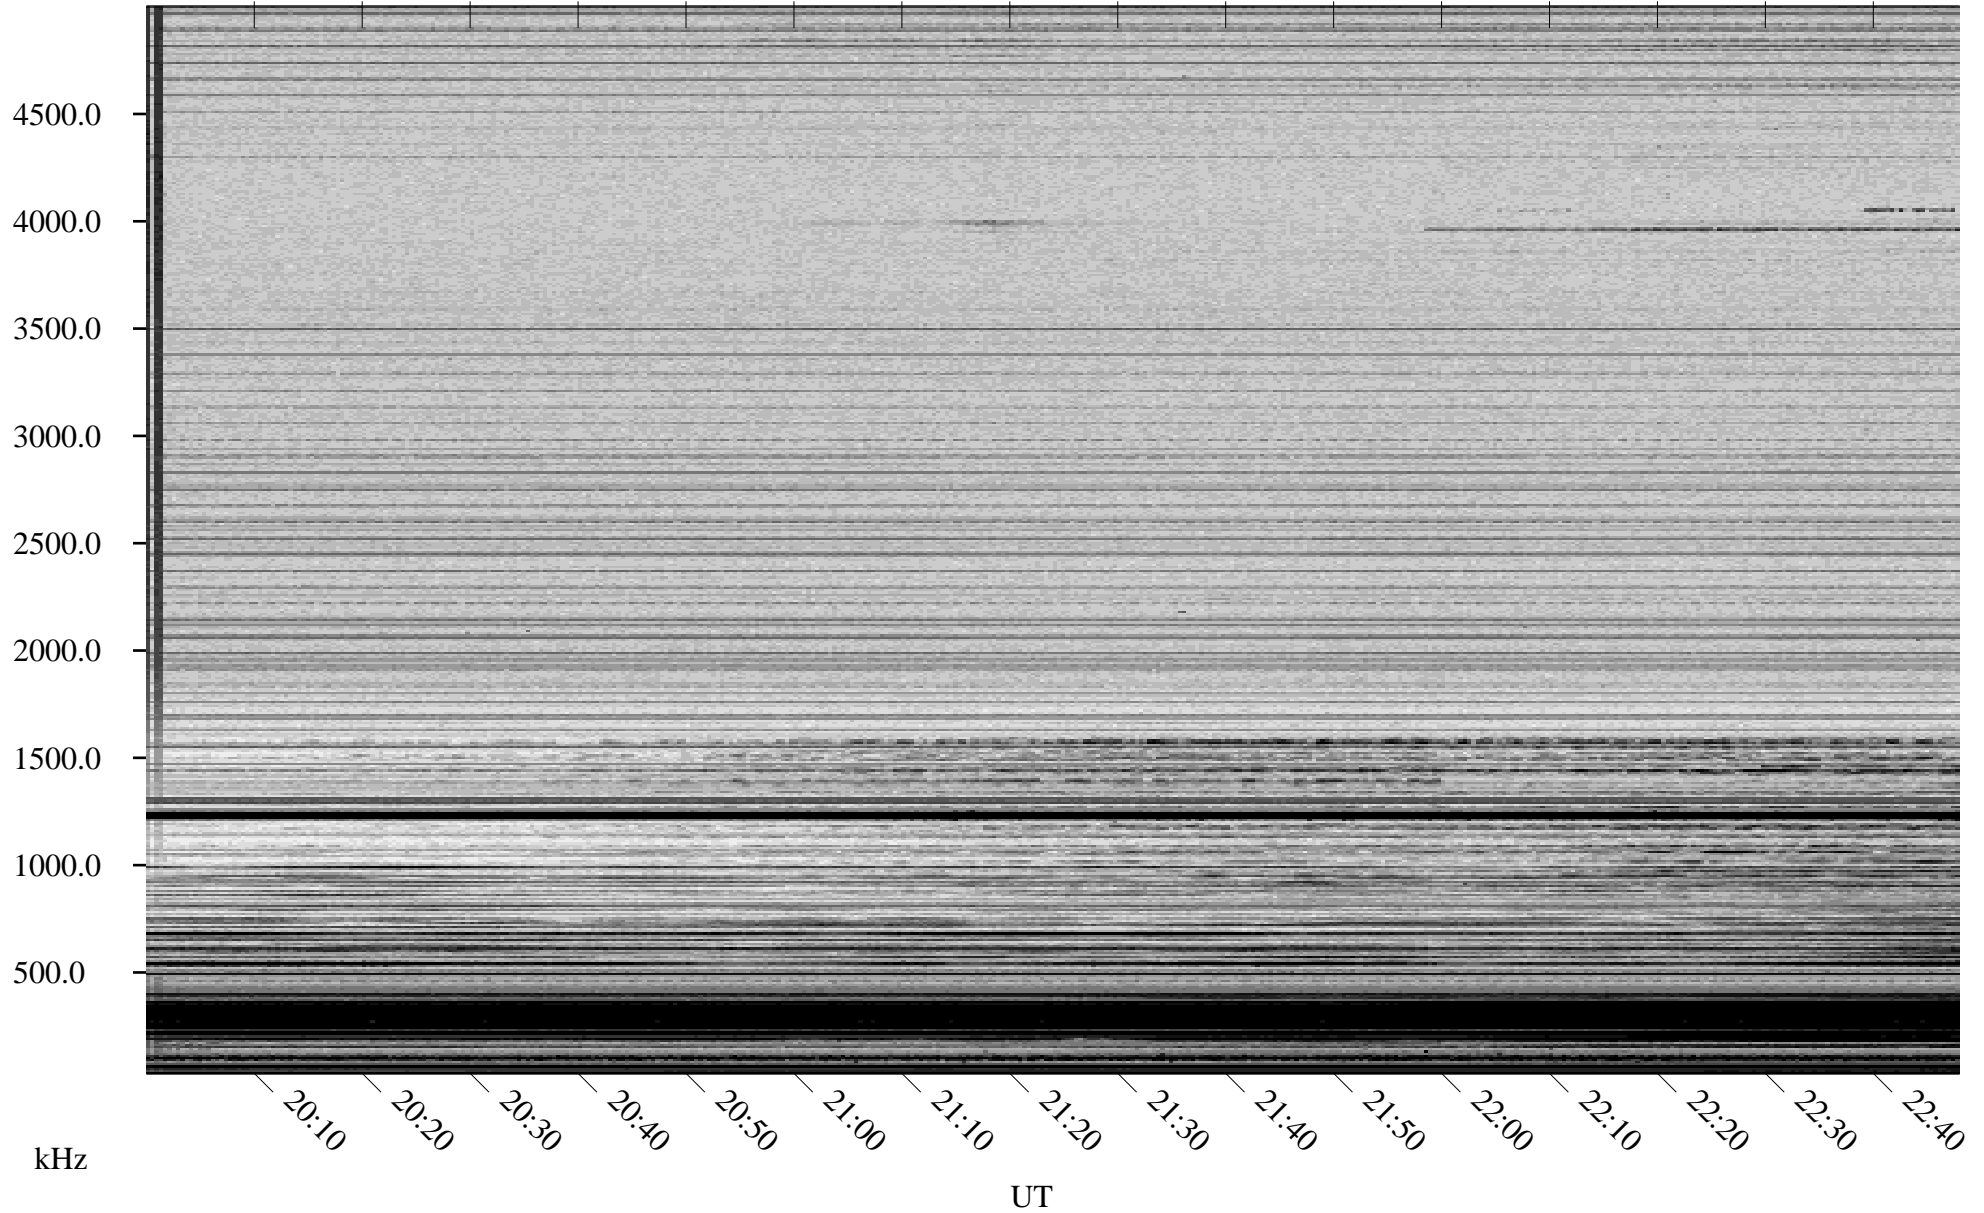

01/10/2007 Churchill, Manitoba

Linear Scale Black = 161 White = 15

CH07010L.R00m max_12

Page 1

01/10/2007 Churchill, Manitoba

Linear Scale Black = 161 White = 15

CH07010L.R00m max_12

Page 2

01/11/2007 Churchill, Manitoba

Linear Scale Black = 161 White = 15

CH07010L.R00m max_12

Page 3

01/11/2007 Churchill, Manitoba

Linear Scale Black = 161 White = 15

CH07010L.R00m max_12

Page 4

01/11/2007 Churchill, Manitoba

Linear Scale Black = 161 White = 15

CH07010L.R00m max_12

Page 5

01/11/2007 Churchill, Manitoba

Linear Scale Black = 161 White = 15

CH07010L.R00m max_12

Page 6

01/11/2007 Churchill, Manitoba

Linear Scale Black = 161 White = 15

CH07010L.R00m max_12

Page 7

01/11/2007 Churchill, Manitoba

Linear Scale Black = 161 White = 15

CH07010L.R00m max_12