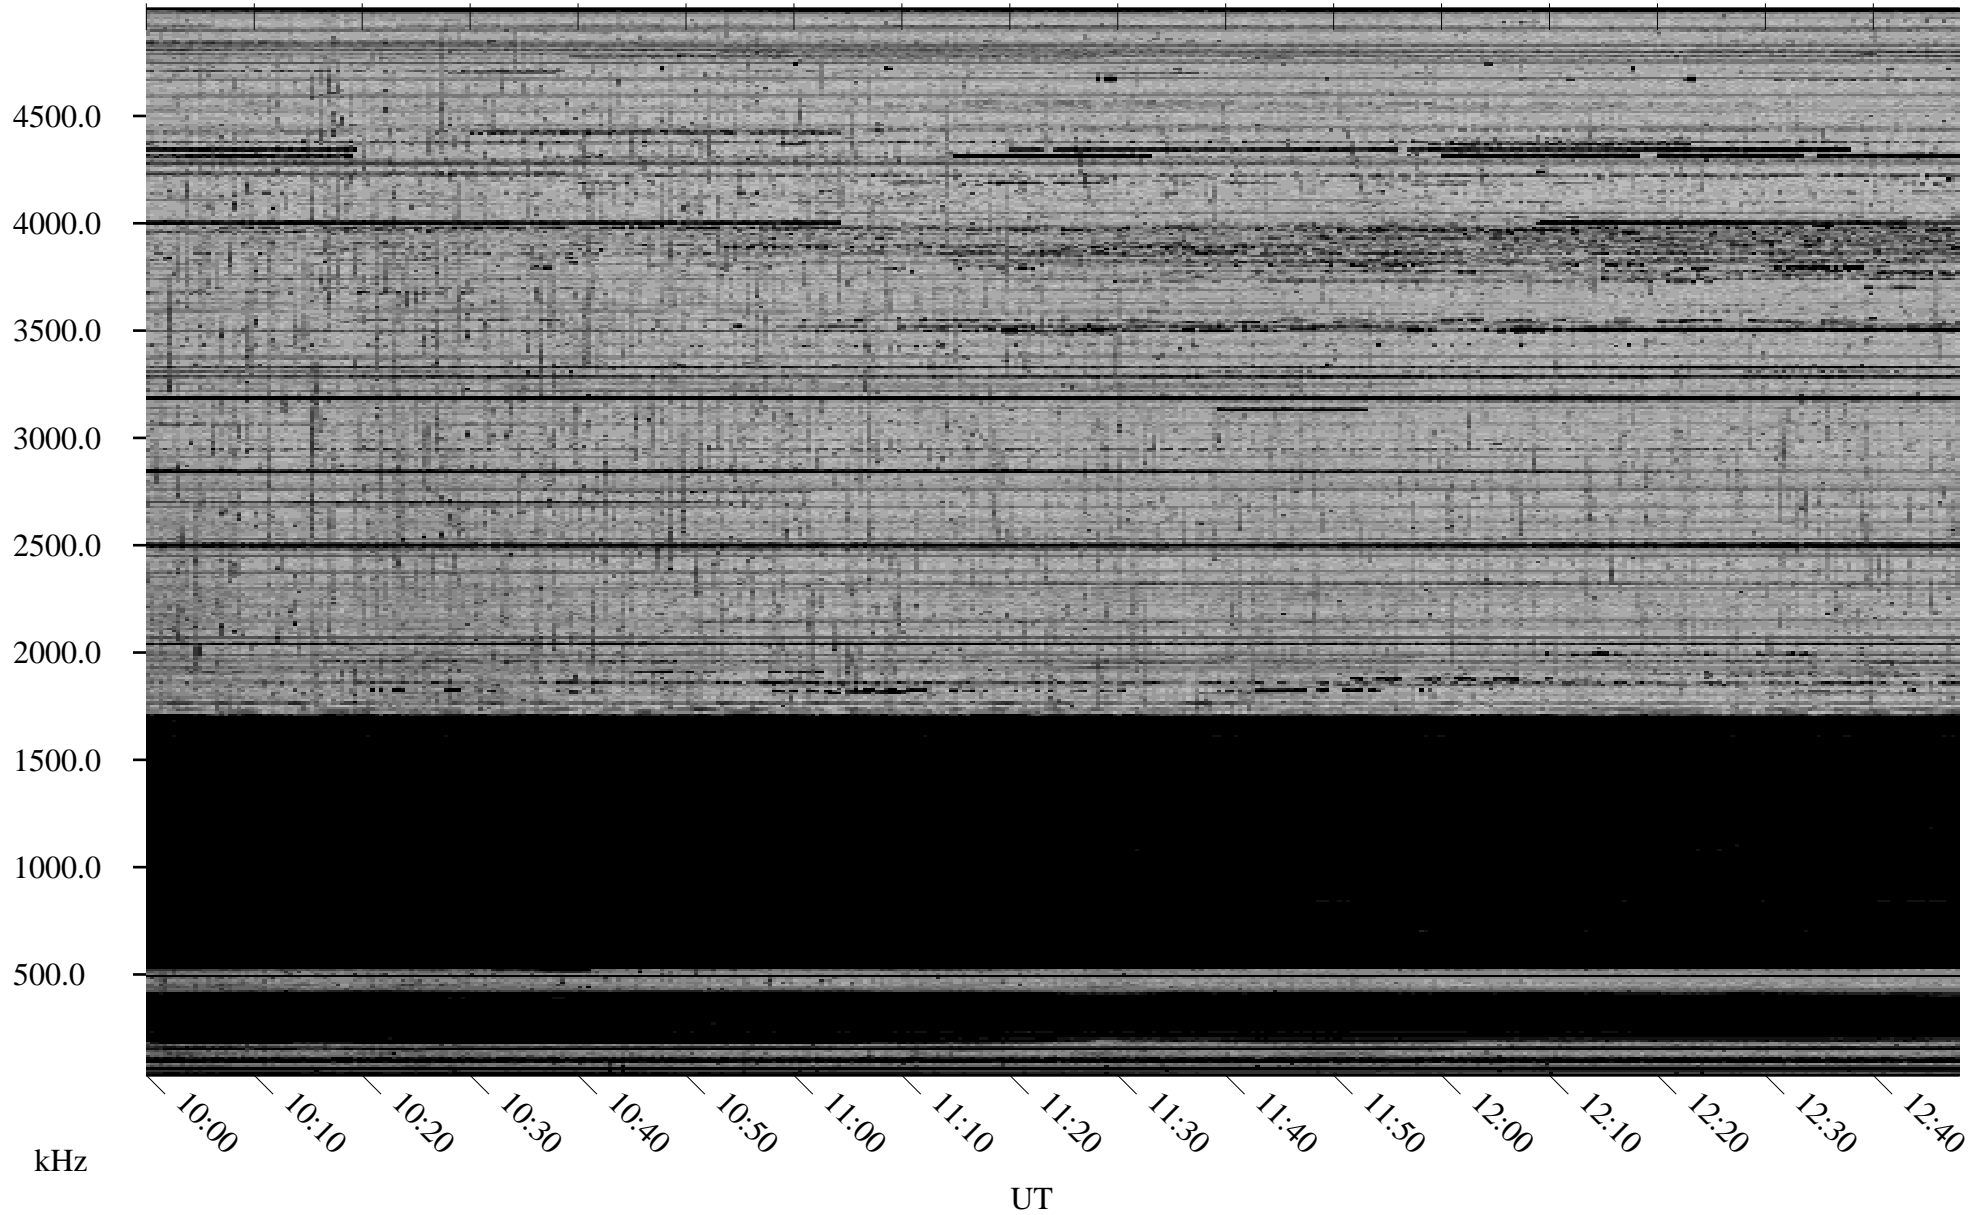

01/12/2007 Churchill, Manitoba

Linear Scale   Black = 161   White = 15

CH07011L.R00m max_12

Page 6