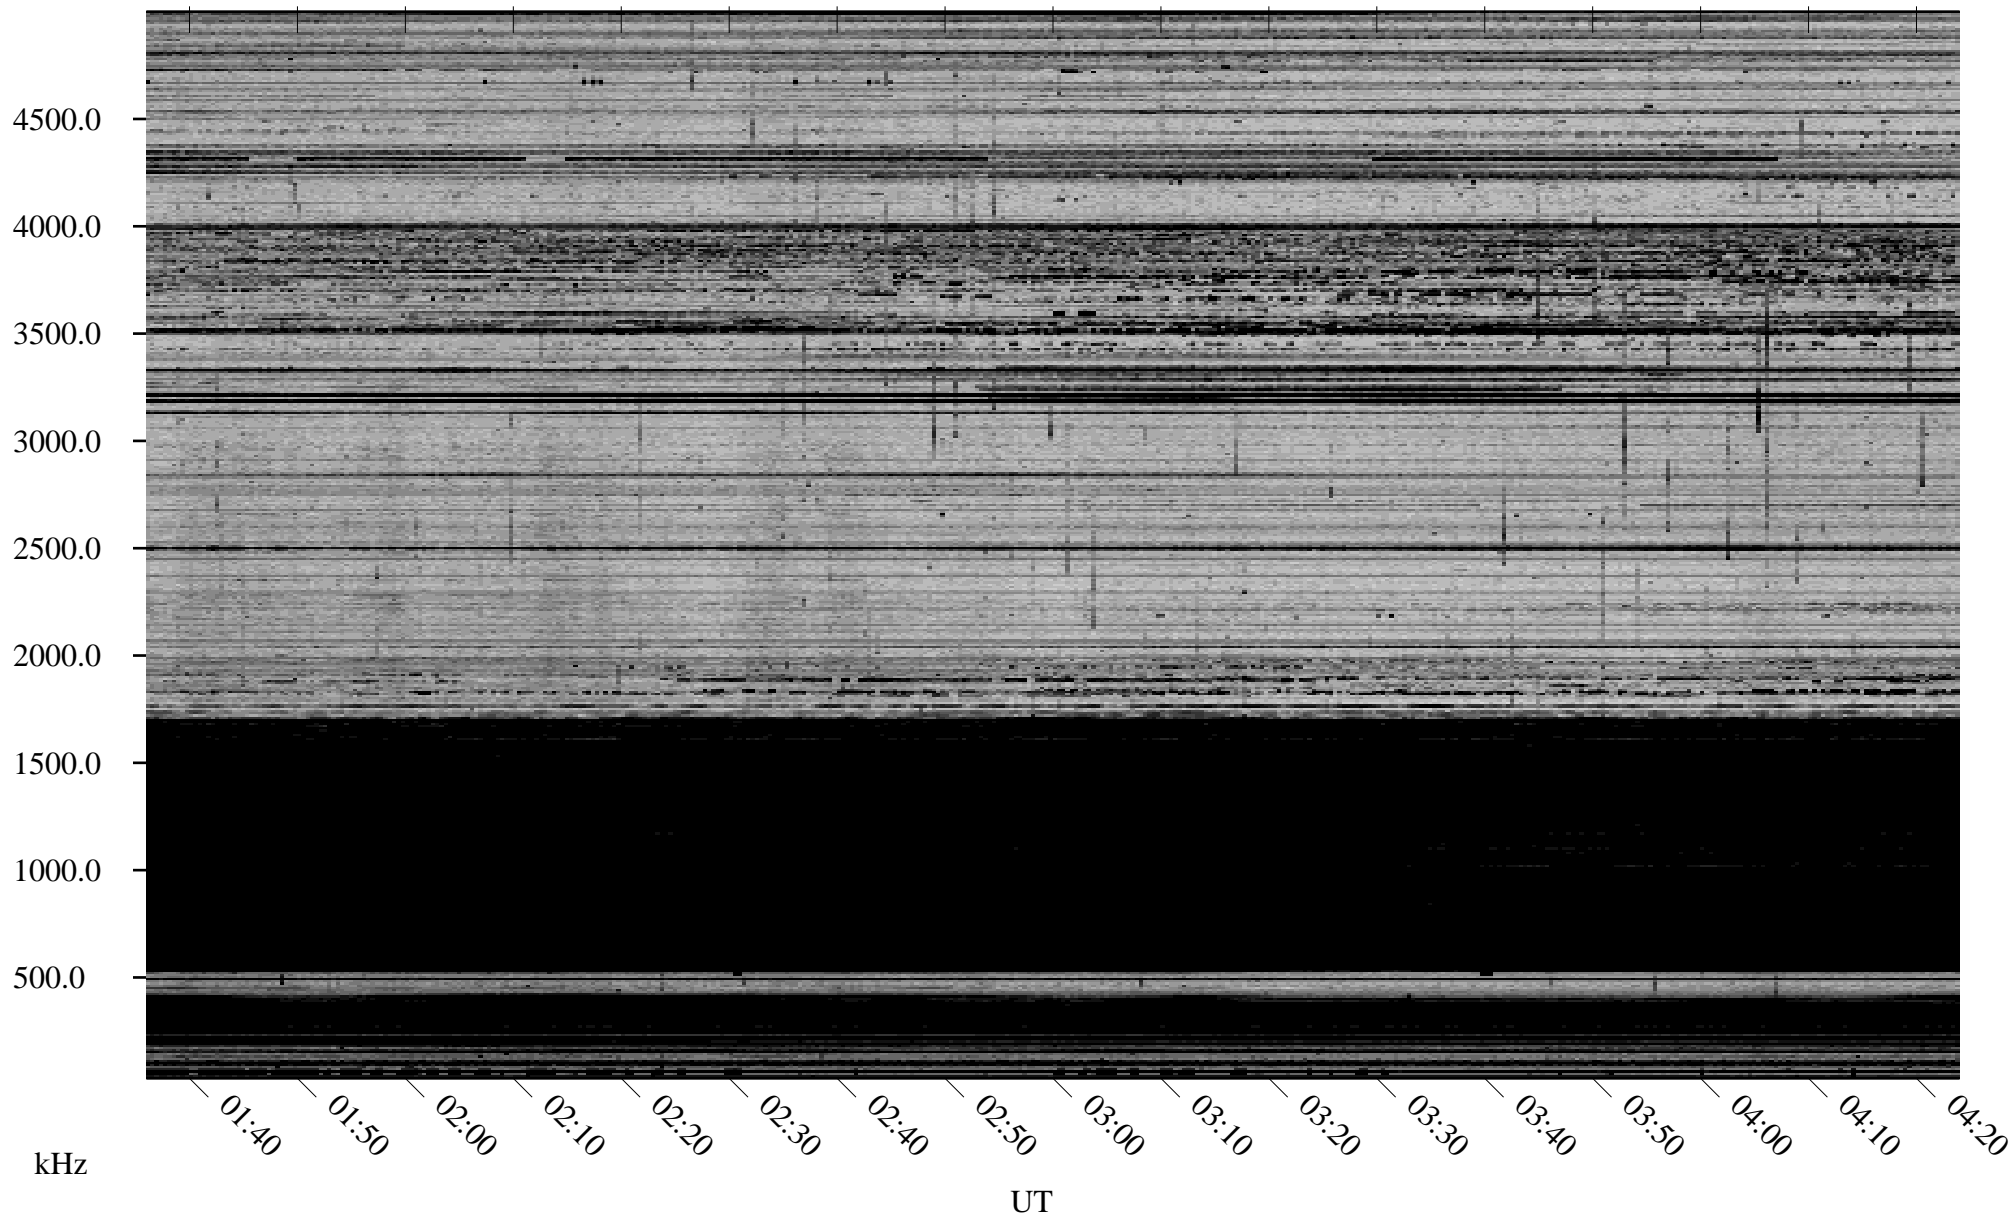

01/12/2007 Churchill, Manitoba

Linear Scale Black = 161 White = 15

CH07012L.R00m max_12

Page 1

01/12/2007 Churchill, Manitoba

Linear Scale Black = 161 White = 15

CH07012L.R00m max_12

Page 2

01/13/2007 Churchill, Manitoba

Linear Scale Black = 161 White = 15

CH07012L.R00m max_12

Page 3

01/13/2007 Churchill, Manitoba

Linear Scale Black = 161 White = 15

CH07012L.R00m max_12

Page 4

01/13/2007 Churchill, Manitoba

Linear Scale Black = 161 White = 15

CH07012L.R00m max_12

Page 5

01/13/2007 Churchill, Manitoba

Linear Scale Black = 161 White = 15

CH07012L.R00m max_12

Page 6

01/13/2007 Churchill, Manitoba

Linear Scale Black = 161 White = 15

CH07012L.R00m max_12

Page 7

01/13/2007 Churchill, Manitoba

Linear Scale Black = 161 White = 15

CH07012L.R00m max_12