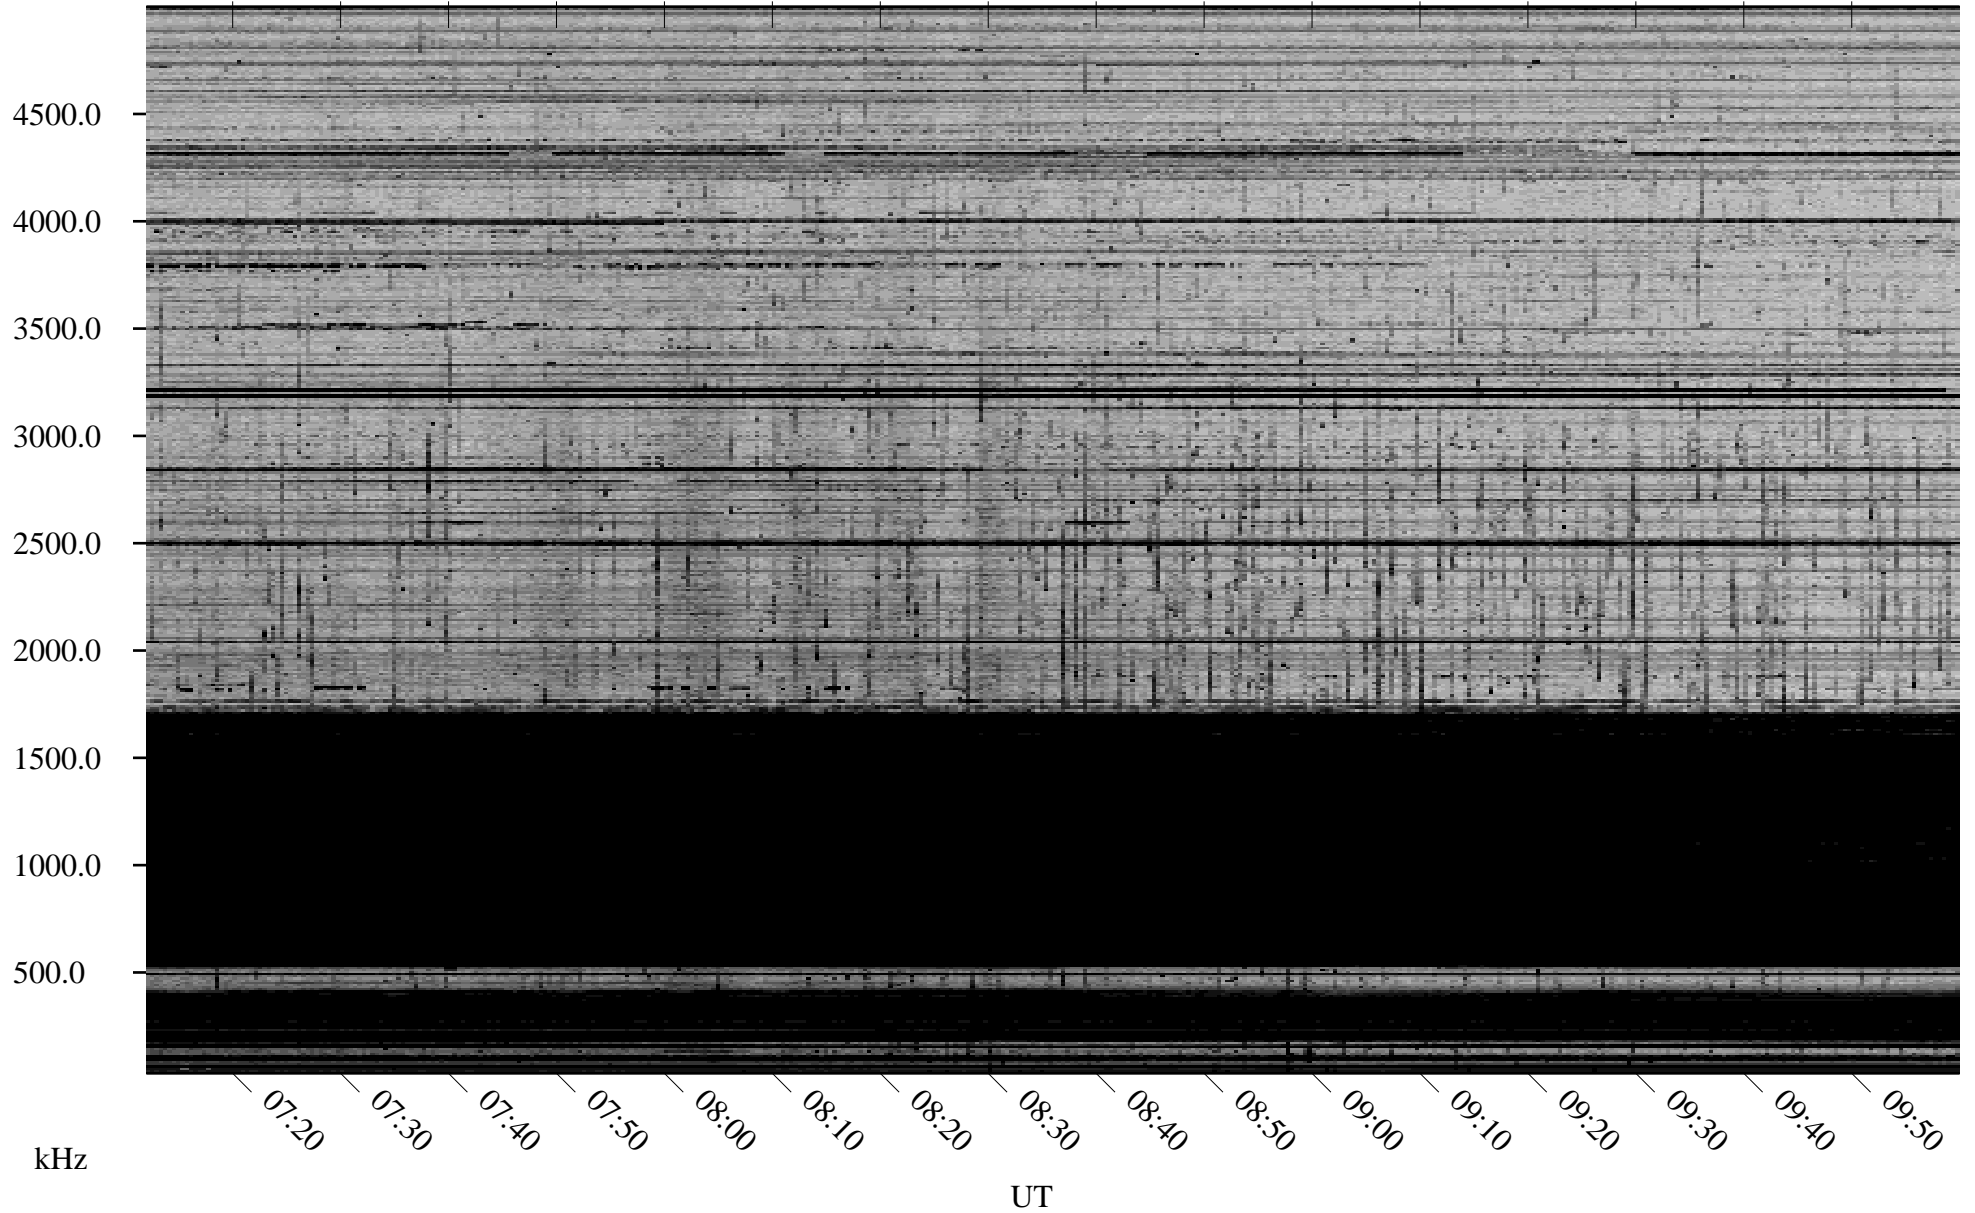

01/12/2007 Churchill, Manitoba

Linear Scale Black = 161 White = 15

CH07012L.R00m max_12

Page 1

01/12/2007 Churchill, Manitoba

Linear Scale Black = 161 White = 15

CH07012L.R00m max_12

Page 2

01/13/2007 Churchill, Manitoba

Linear Scale Black = 161 White = 15

CH07012L.R00m max_12

Page 3

01/13/2007 Churchill, Manitoba

Linear Scale Black = 161 White = 15

CH07012L.R00m max_12

Page 4

01/13/2007 Churchill, Manitoba

Linear Scale Black = 161 White = 15

CH07012L.R00m max_12

Page 5

01/13/2007 Churchill, Manitoba

Linear Scale Black = 161 White = 15

CH07012L.R00m max_12

Page 6

01/13/2007 Churchill, Manitoba

Linear Scale Black = 161 White = 15

CH07012L.R00m max_12

Page 7

01/13/2007 Churchill, Manitoba

Linear Scale Black = 161 White = 15

CH07012L.R00m max_12