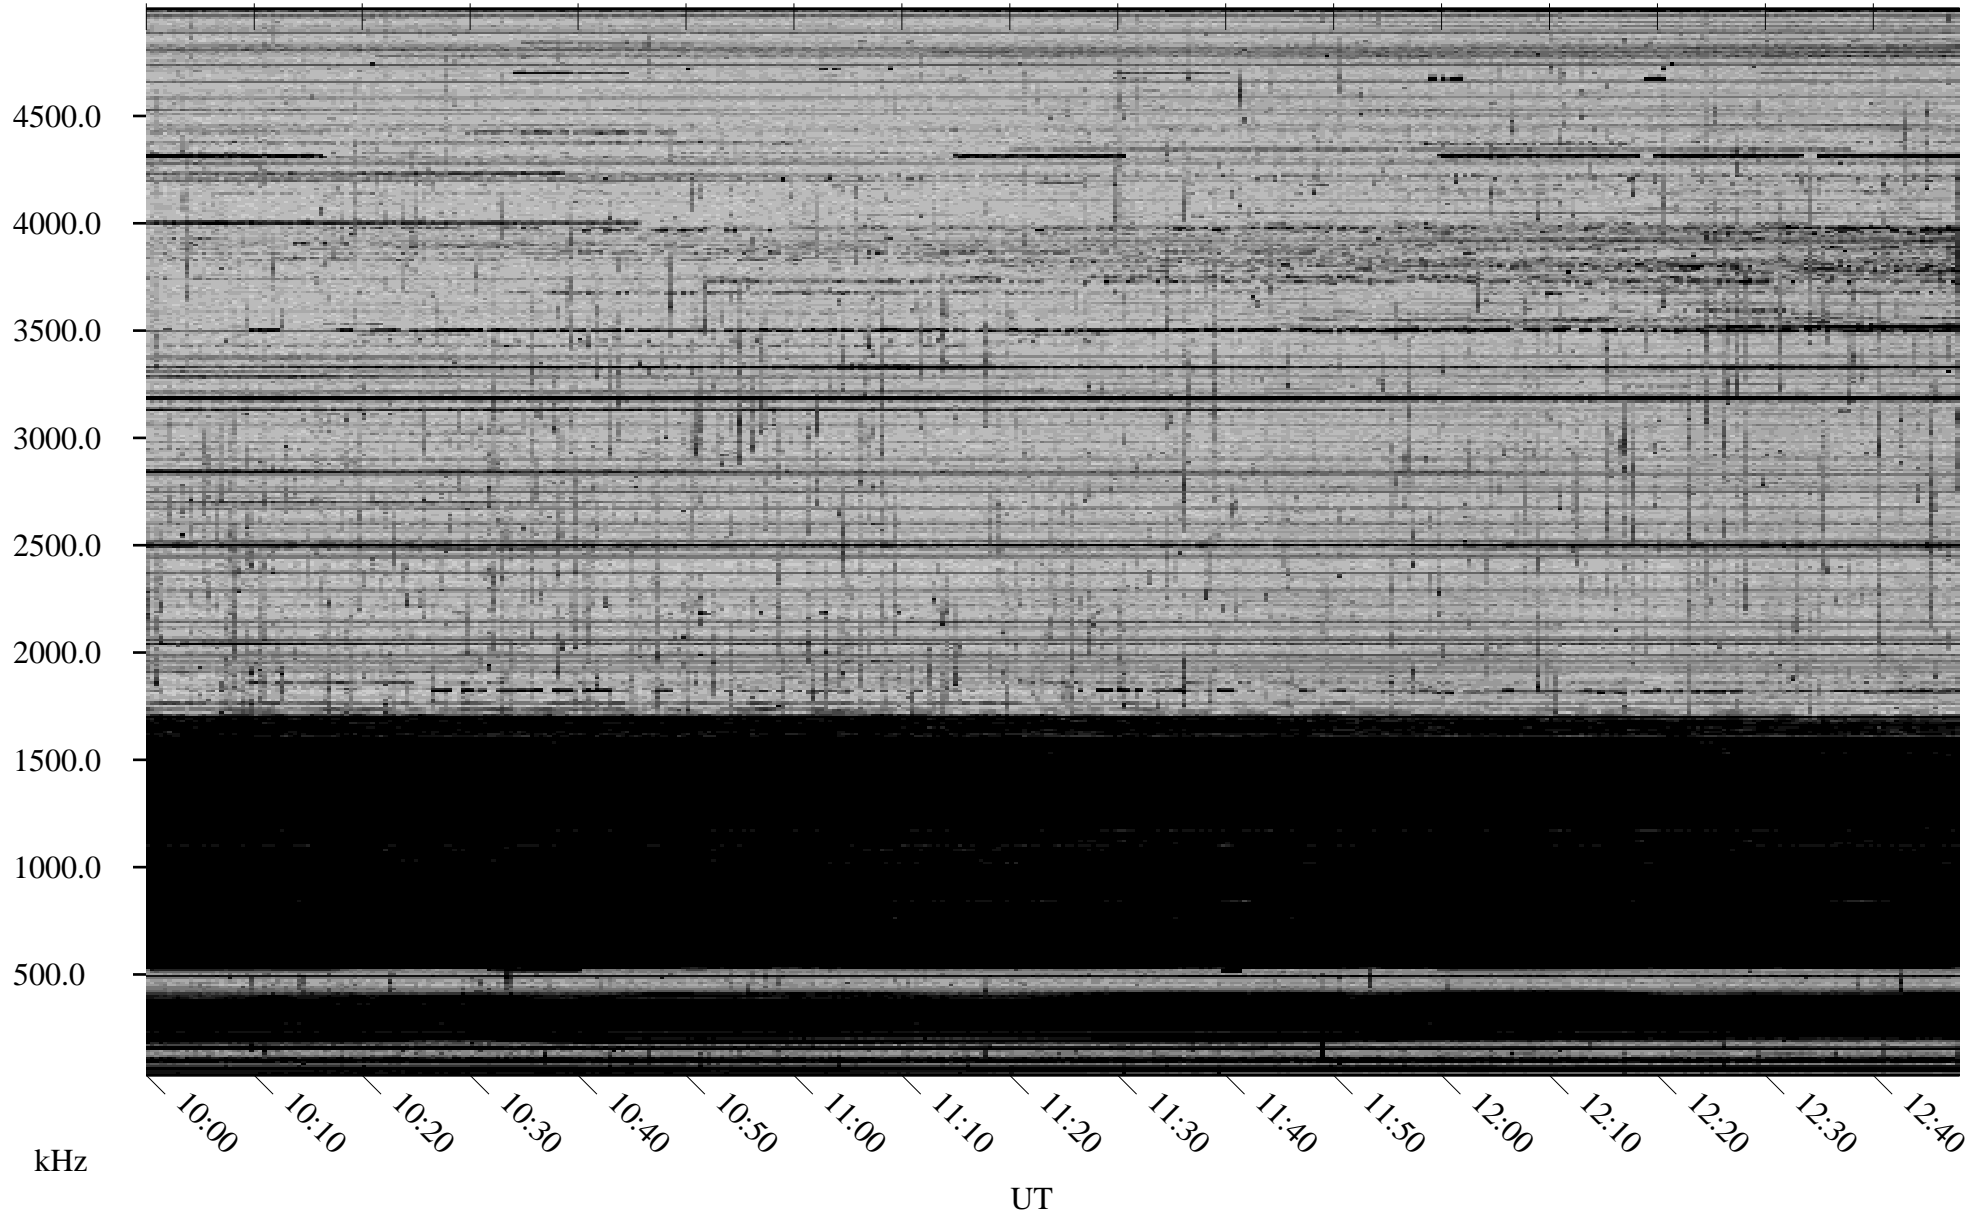

01/13/2007 Churchill, Manitoba

Linear Scale Black = 161 White = 15

CH07012L.R00m max_12

Page 5

01/13/2007 Churchill, Manitoba

Linear Scale Black = 161 White = 15

CH07012L.R00m max_12

Page 6

01/13/2007 Churchill, Manitoba

Linear Scale Black = 161 White = 15

CH07012L.R00m max_12

Page 7

01/13/2007 Churchill, Manitoba

Linear Scale Black = 161 White = 15

CH07012L.R00m max_12