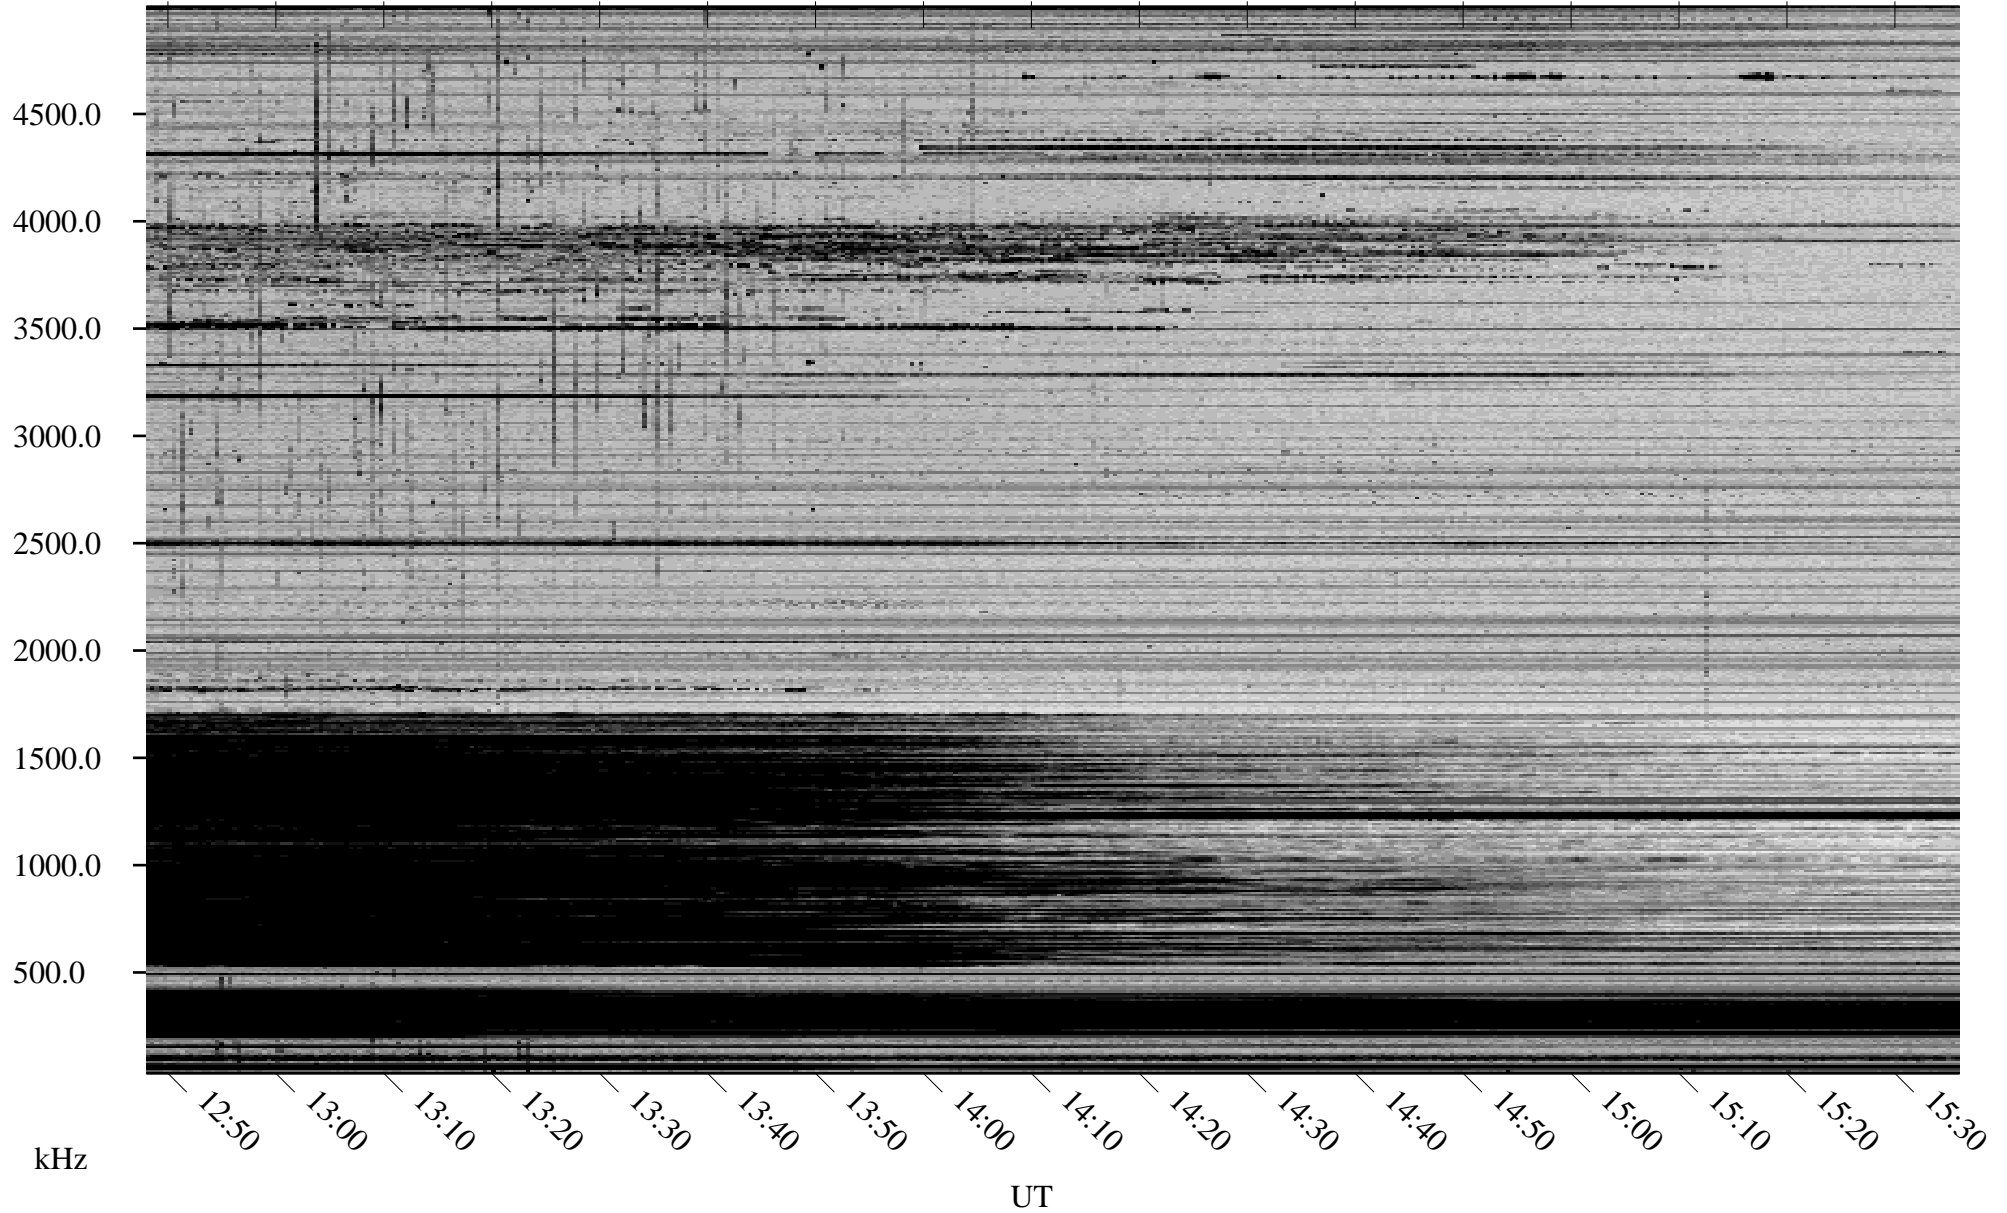

01/12/2007 Churchill, Manitoba

Linear Scale Black = 161 White = 15

CH07012L.R00m max_12

Page 1

01/12/2007 Churchill, Manitoba

Linear Scale Black = 161 White = 15

CH07012L.R00m max_12

Page 2

01/13/2007 Churchill, Manitoba

Linear Scale Black = 161 White = 15

CH07012L.R00m max_12

Page 3

01/13/2007 Churchill, Manitoba

Linear Scale Black = 161 White = 15

CH07012L.R00m max_12

Page 4

01/13/2007 Churchill, Manitoba

Linear Scale Black = 161 White = 15

CH07012L.R00m max_12

Page 5

01/13/2007 Churchill, Manitoba

Linear Scale Black = 161 White = 15

CH07012L.R00m max_12

Page 6

01/13/2007 Churchill, Manitoba

Linear Scale Black = 161 White = 15

CH07012L.R00m max_12

Page 7

01/13/2007 Churchill, Manitoba

Linear Scale Black = 161 White = 15

CH07012L.R00m max_12