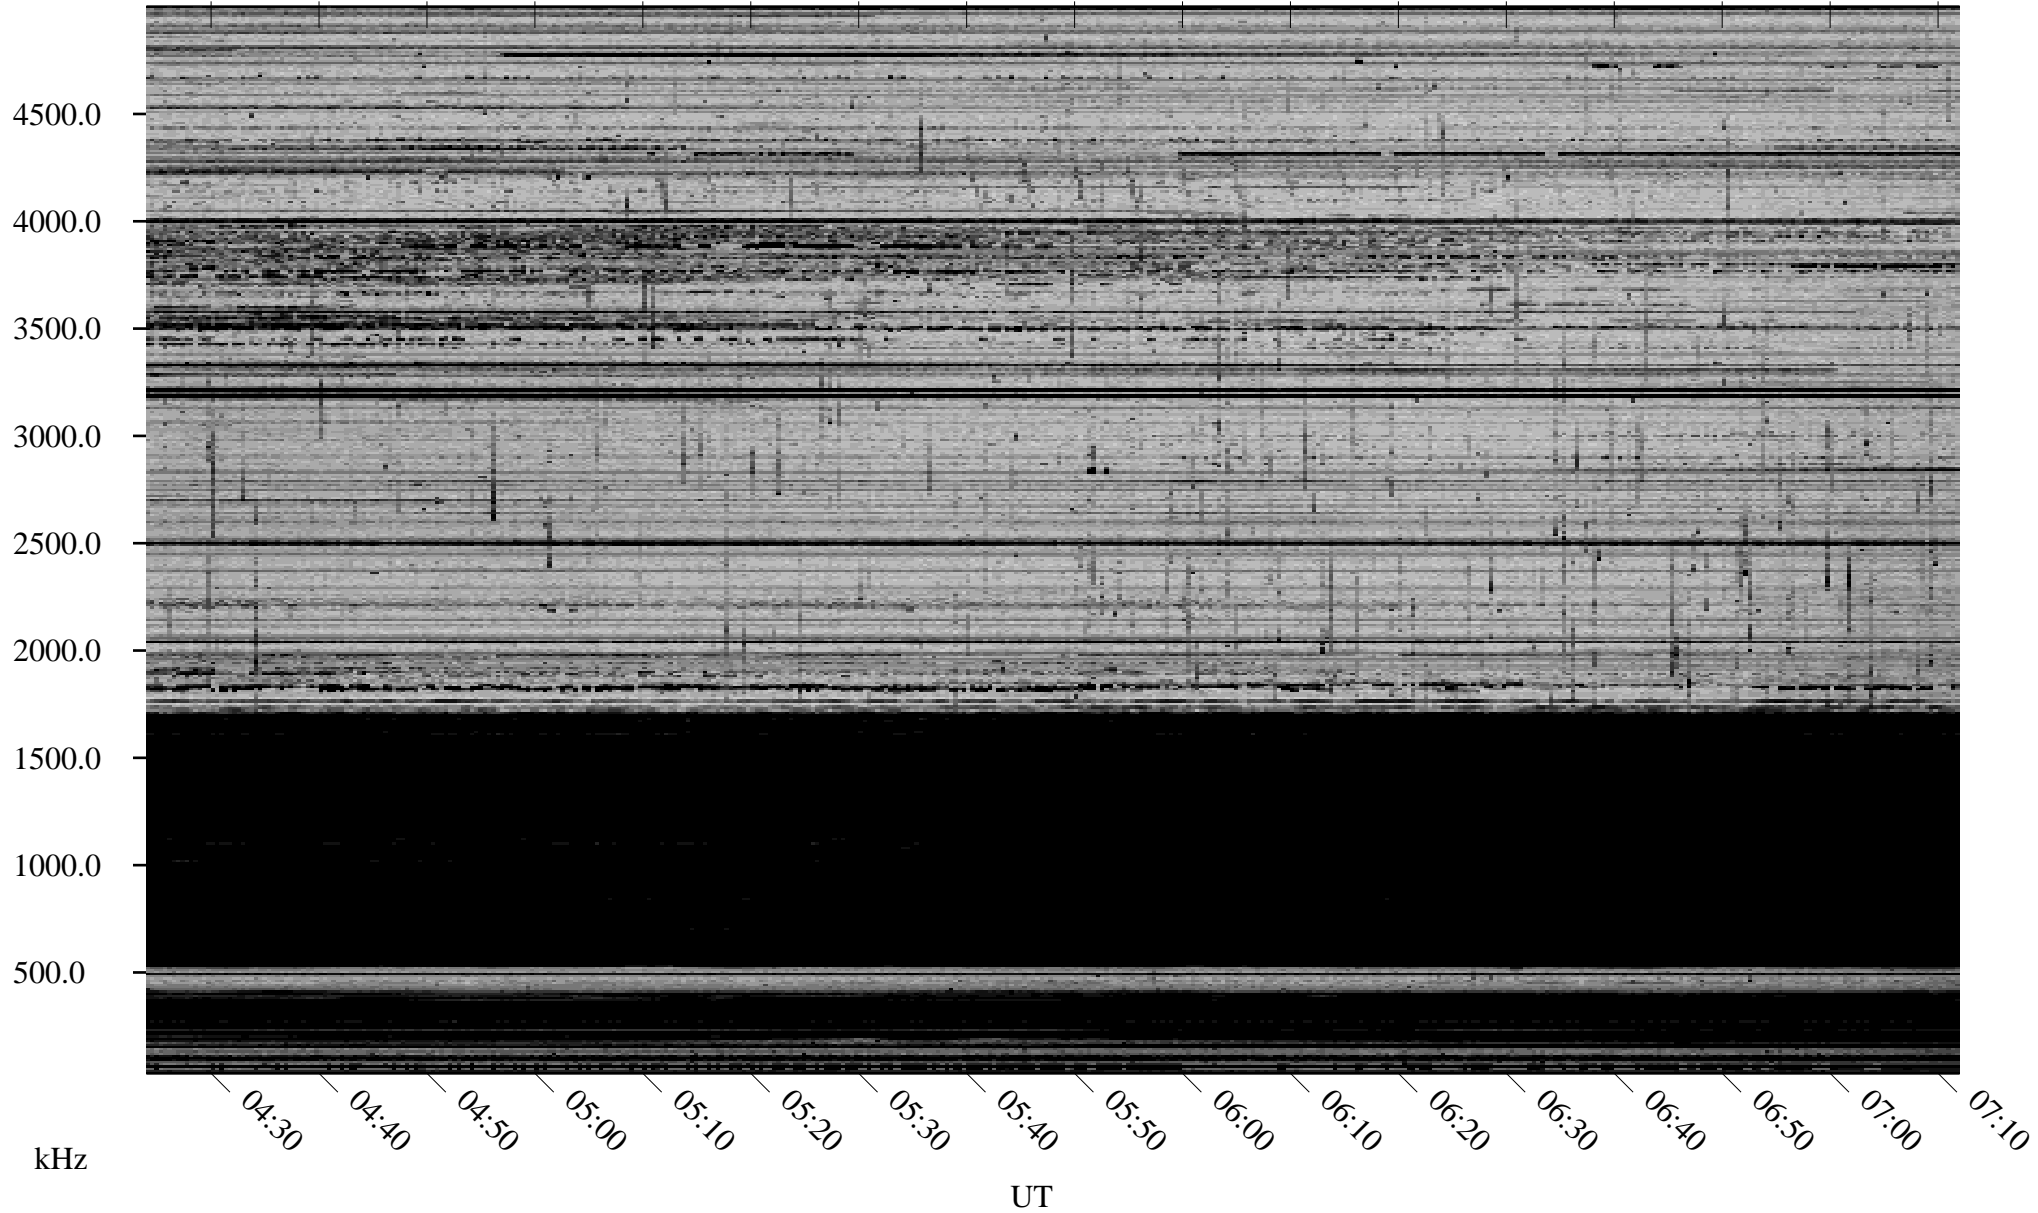

01/12/2007 Churchill, Manitoba

Linear Scale Black = 161 White = 15

CH07012L.R00m max_12

Page 1

01/12/2007 Churchill, Manitoba

Linear Scale Black = 161 White = 15

CH07012L.R00m max_12

Page 2

01/13/2007 Churchill, Manitoba

Linear Scale Black = 161 White = 15

CH07012L.R00m max_12

Page 3

01/13/2007 Churchill, Manitoba

Linear Scale Black = 161 White = 15

CH07012L.R00m max_12

Page 4

01/13/2007 Churchill, Manitoba

Linear Scale Black = 161 White = 15

CH07012L.R00m max_12

Page 5

01/13/2007 Churchill, Manitoba

Linear Scale Black = 161 White = 15

CH07012L.R00m max_12

Page 6

01/13/2007 Churchill, Manitoba

Linear Scale Black = 161 White = 15

CH07012L.R00m max_12

Page 7

01/13/2007 Churchill, Manitoba

Linear Scale Black = 161 White = 15

CH07012L.R00m max_12