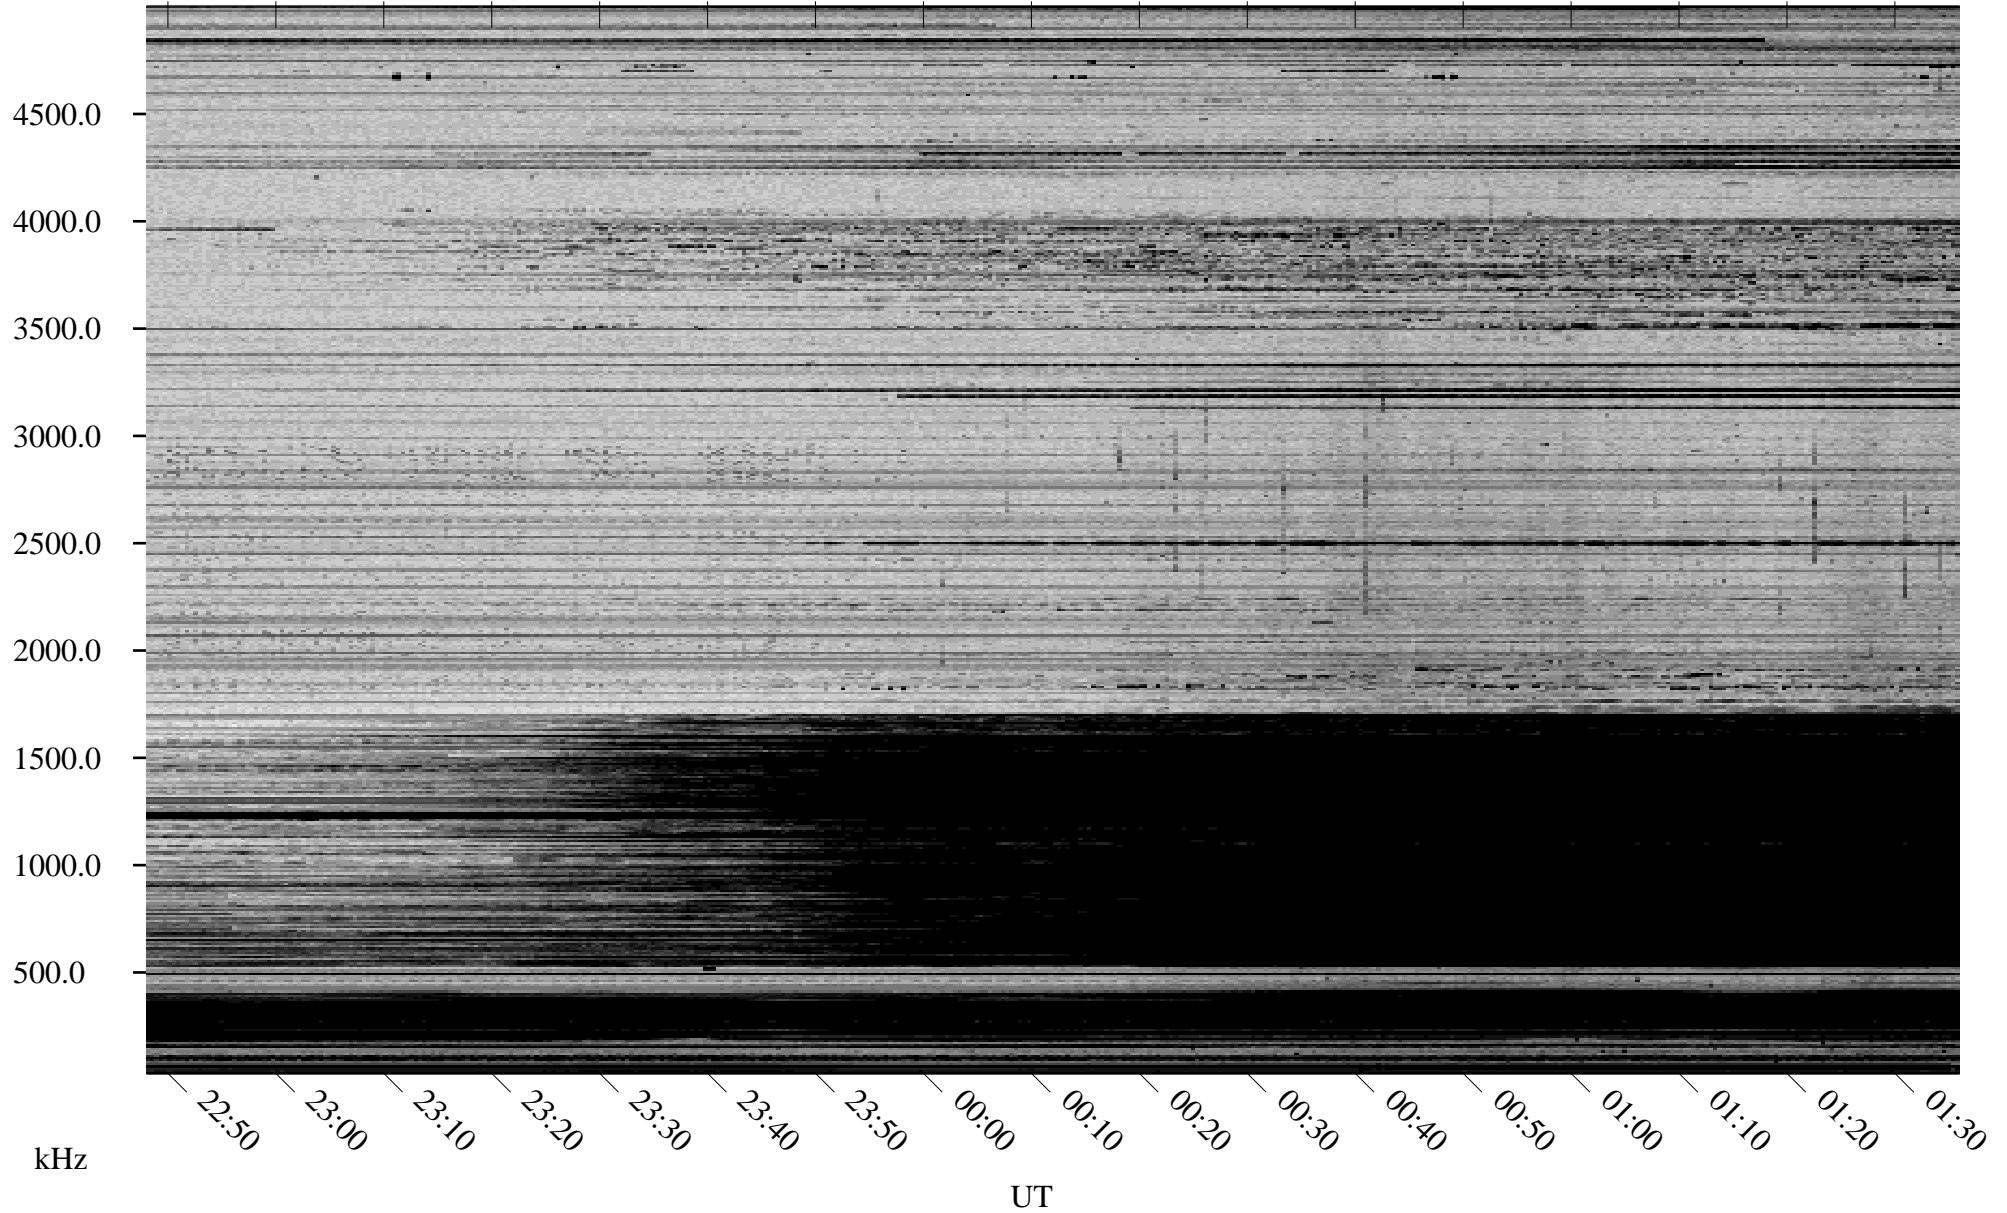

01/12/2007 Churchill, Manitoba

Linear Scale Black = 161 White = 15

CH07012L.R00m max_12

Page 1

01/12/2007 Churchill, Manitoba

Linear Scale Black = 161 White = 15

CH07012L.R00m max_12

Page 2

01/13/2007 Churchill, Manitoba

Linear Scale Black = 161 White = 15

CH07012L.R00m max_12

Page 3

01/13/2007 Churchill, Manitoba

Linear Scale Black = 161 White = 15

CH07012L.R00m max_12

Page 4

01/13/2007 Churchill, Manitoba

Linear Scale Black = 161 White = 15

CH07012L.R00m max_12

Page 5

01/13/2007 Churchill, Manitoba

Linear Scale Black = 161 White = 15

CH07012L.R00m max_12

Page 6

01/13/2007 Churchill, Manitoba

Linear Scale Black = 161 White = 15

CH07012L.R00m max_12

Page 7

01/13/2007 Churchill, Manitoba

Linear Scale Black = 161 White = 15

CH07012L.R00m max_12