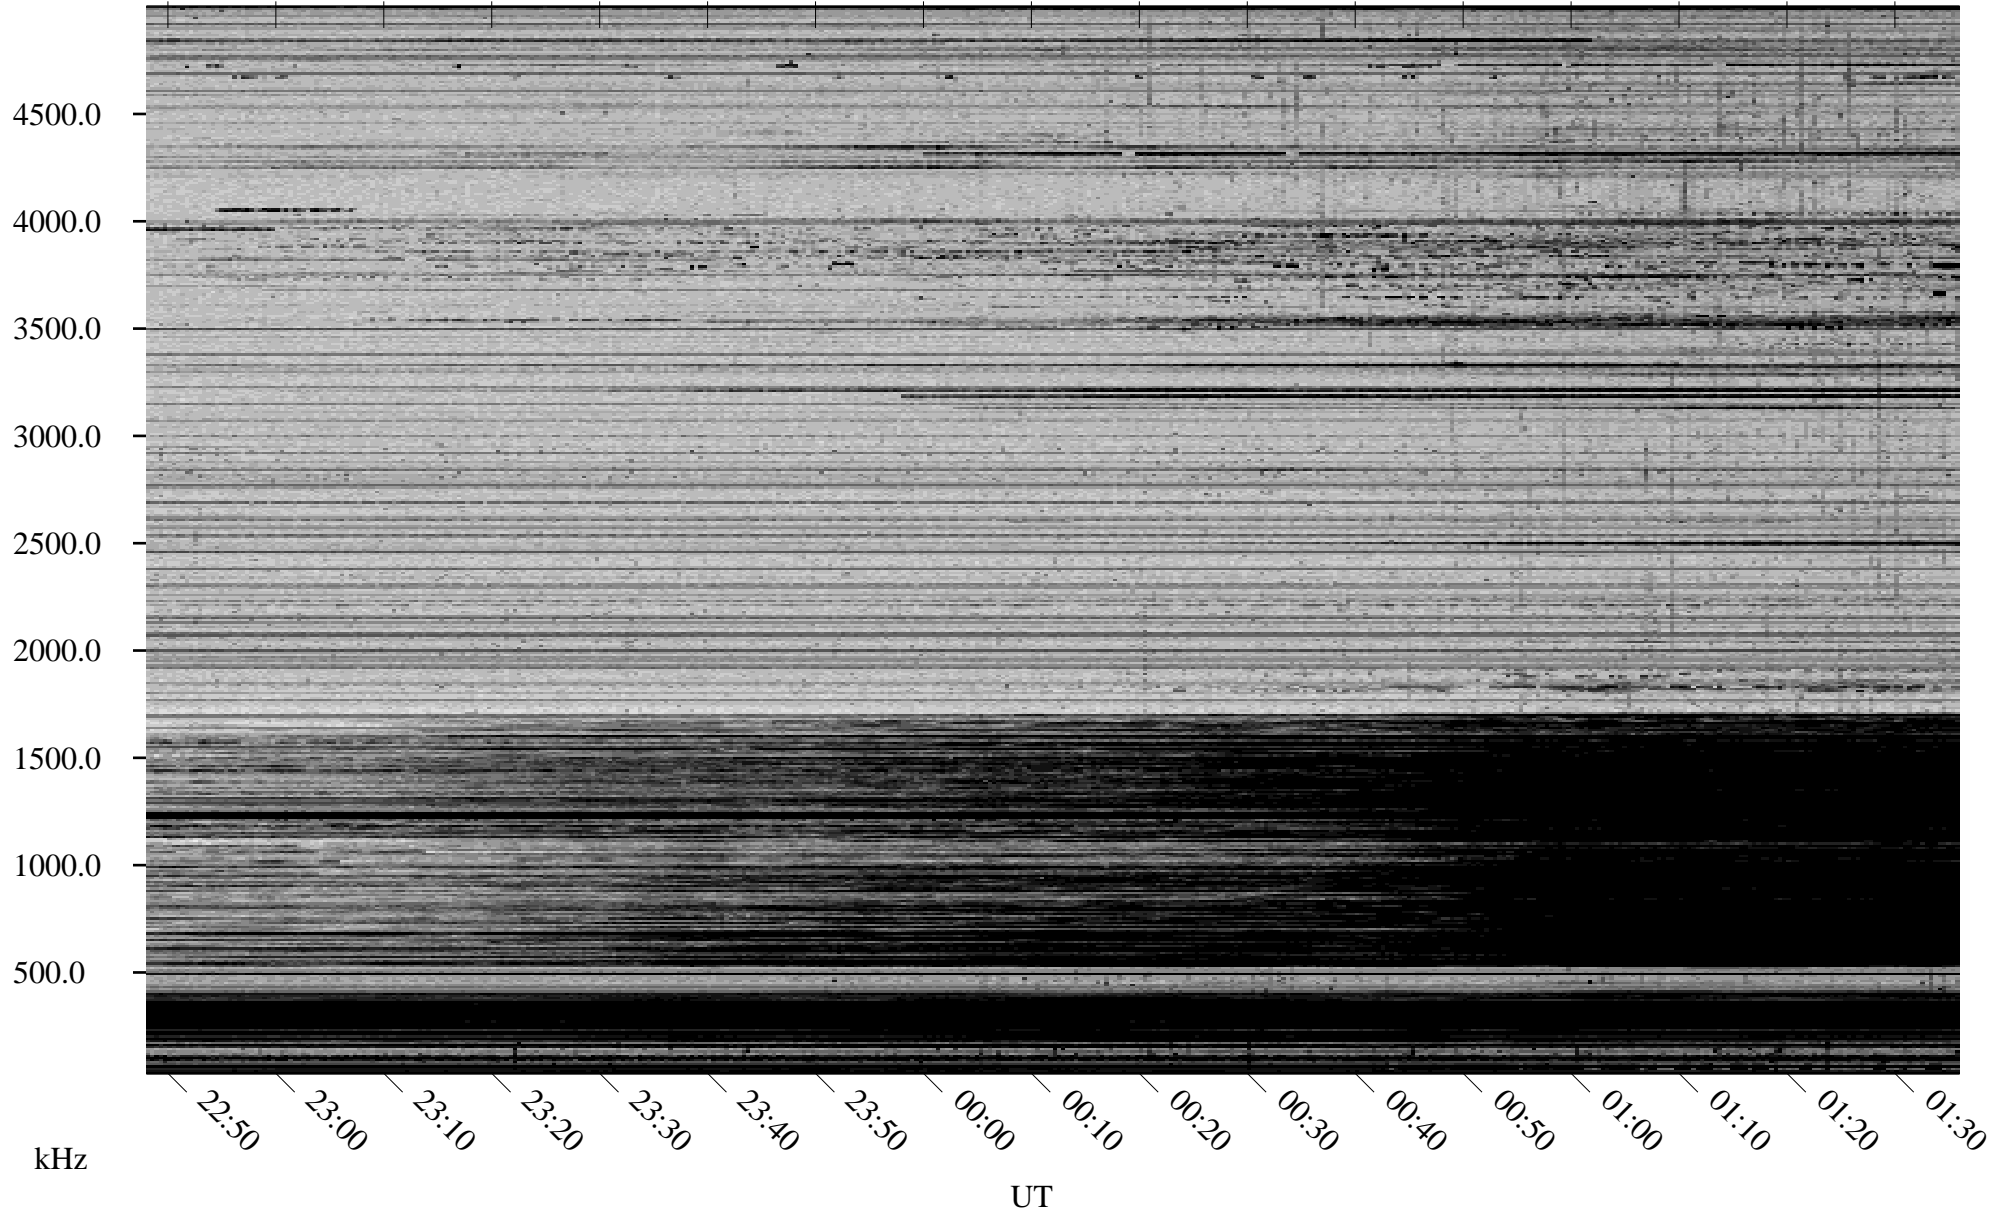

01/13/2007 Churchill, Manitoba

Linear Scale Black = 161 White = 15

CH07013L.R00m max_12

Page 1

01/13/2007 Churchill, Manitoba

Linear Scale Black = 161 White = 15

CH07013L.R00m max_12

Page 2

01/14/2007 Churchill, Manitoba

Linear Scale Black = 161 White = 15

CH07013L.R00m max_12

Page 3

01/14/2007 Churchill, Manitoba

Linear Scale Black = 161 White = 15

CH07013L.R00m max_12

Page 4

01/14/2007 Churchill, Manitoba

Linear Scale Black = 161 White = 15

CH07013L.R00m max_12

Page 5

01/14/2007 Churchill, Manitoba

Linear Scale Black = 161 White = 15

CH07013L.R00m max_12

Page 6

01/14/2007 Churchill, Manitoba

Linear Scale Black = 161 White = 15

CH07013L.R00m max_12

Page 7

01/14/2007 Churchill, Manitoba

Linear Scale Black = 161 White = 15

CH07013L.R00m max_12