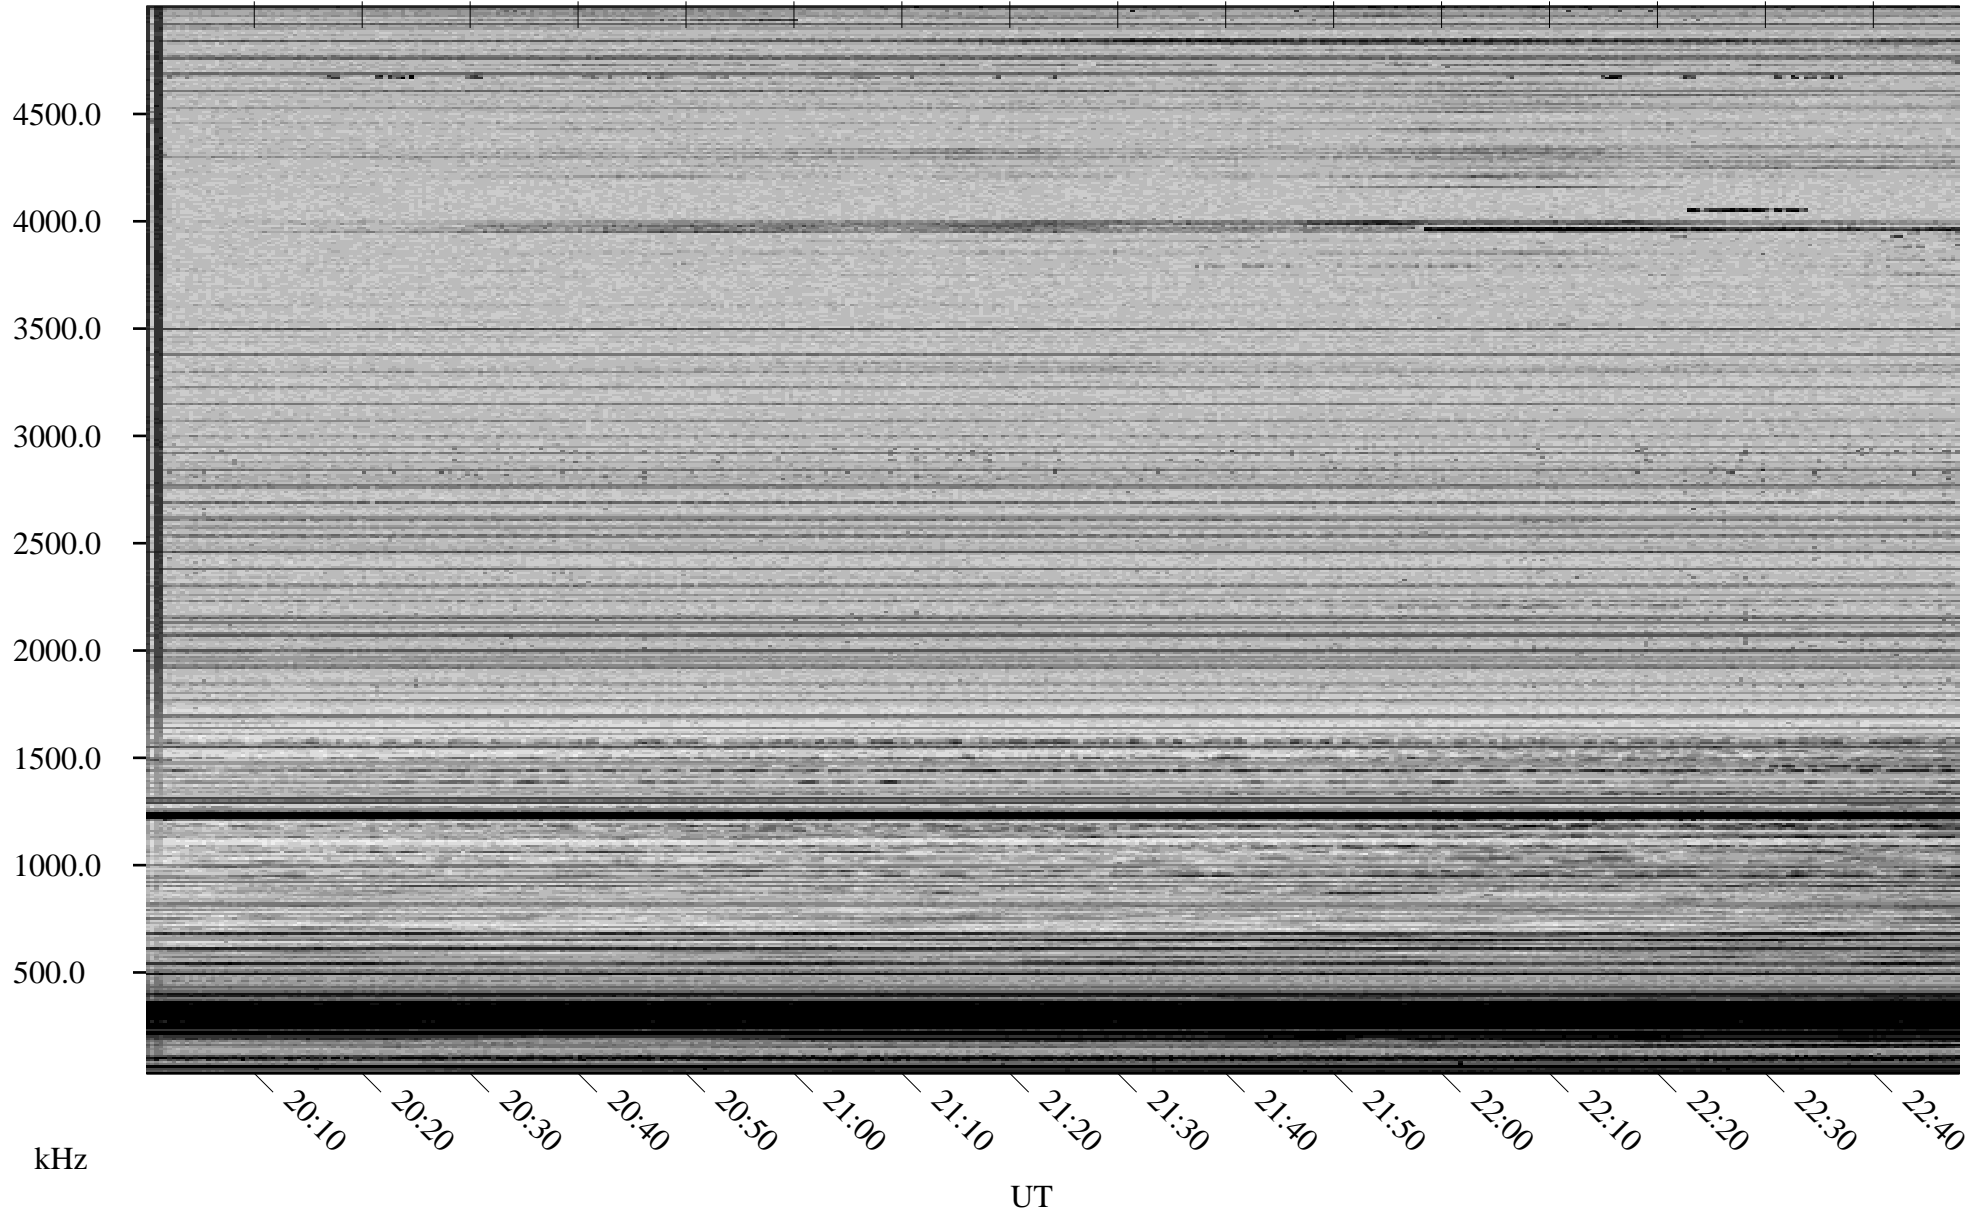

01/13/2007 Churchill, Manitoba

Linear Scale Black = 161 White = 15

CH07013L.R00m max_12

Page 1

01/13/2007 Churchill, Manitoba

Linear Scale Black = 161 White = 15

CH07013L.R00m max_12

Page 2

01/14/2007 Churchill, Manitoba

Linear Scale Black = 161 White = 15

CH07013L.R00m max_12

Page 3

01/14/2007 Churchill, Manitoba

Linear Scale Black = 161 White = 15

CH07013L.R00m max_12

Page 4

01/14/2007 Churchill, Manitoba

Linear Scale Black = 161 White = 15

CH07013L.R00m max_12

Page 5

01/14/2007 Churchill, Manitoba

Linear Scale Black = 161 White = 15

CH07013L.R00m max_12

Page 6

01/14/2007 Churchill, Manitoba

Linear Scale Black = 161 White = 15

CH07013L.R00m max_12

Page 7

01/14/2007 Churchill, Manitoba

Linear Scale Black = 161 White = 15

CH07013L.R00m max_12