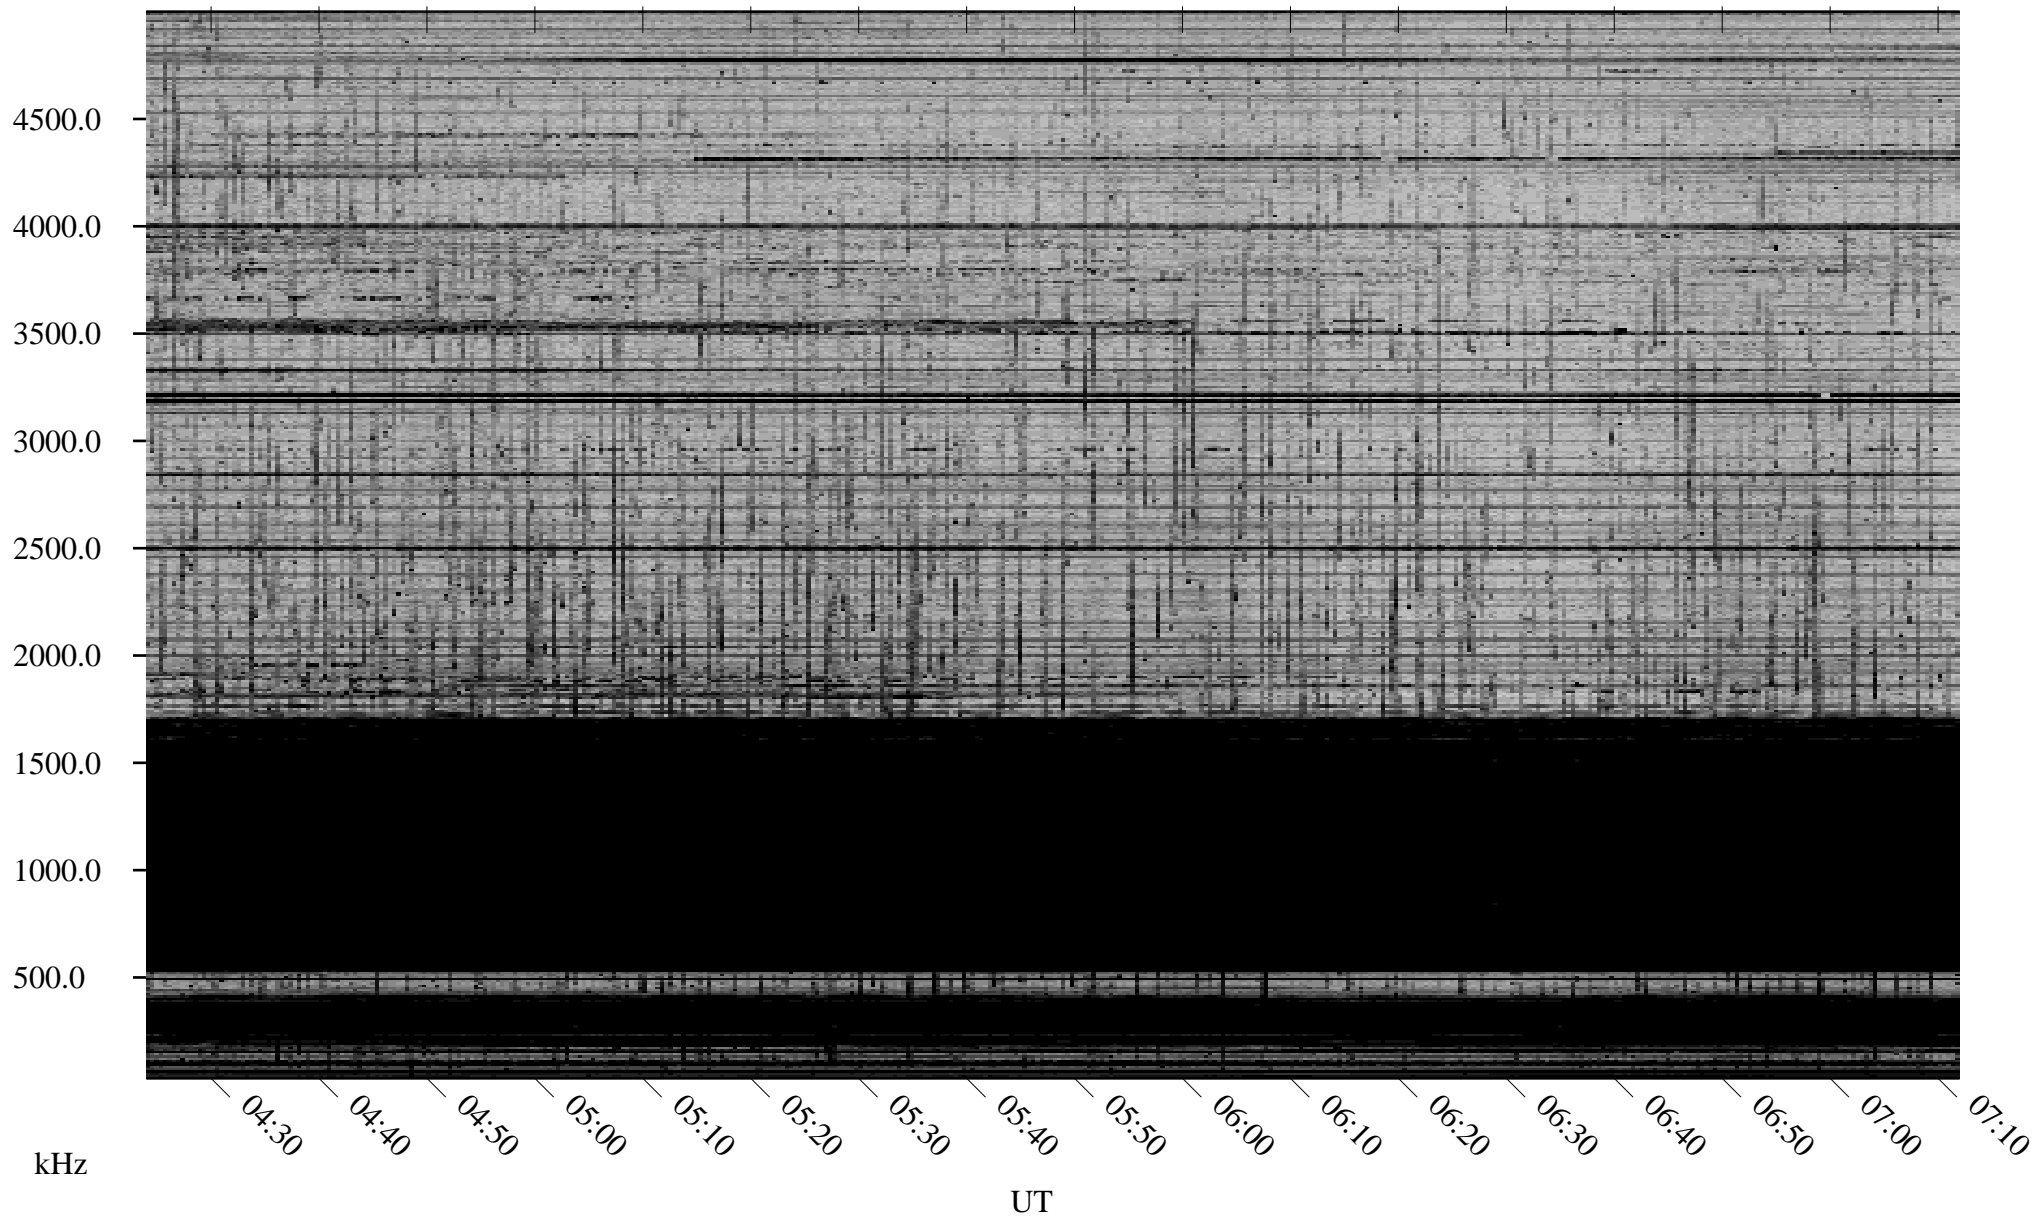

01/13/2007 Churchill, Manitoba

Linear Scale Black = 161 White = 15

CH07013L.R00m max_12

Page 1

01/13/2007 Churchill, Manitoba

Linear Scale Black = 161 White = 15

CH07013L.R00m max_12

Page 2

01/14/2007 Churchill, Manitoba

Linear Scale Black = 161 White = 15

CH07013L.R00m max_12

Page 3

01/14/2007 Churchill, Manitoba

Linear Scale Black = 161 White = 15

CH07013L.R00m max_12

Page 4

01/14/2007 Churchill, Manitoba

Linear Scale Black = 161 White = 15

CH07013L.R00m max_12

Page 5

01/14/2007 Churchill, Manitoba

Linear Scale Black = 161 White = 15

CH07013L.R00m max_12

Page 6

01/14/2007 Churchill, Manitoba

Linear Scale Black = 161 White = 15

CH07013L.R00m max_12

Page 7

01/14/2007 Churchill, Manitoba

Linear Scale Black = 161 White = 15

CH07013L.R00m max_12