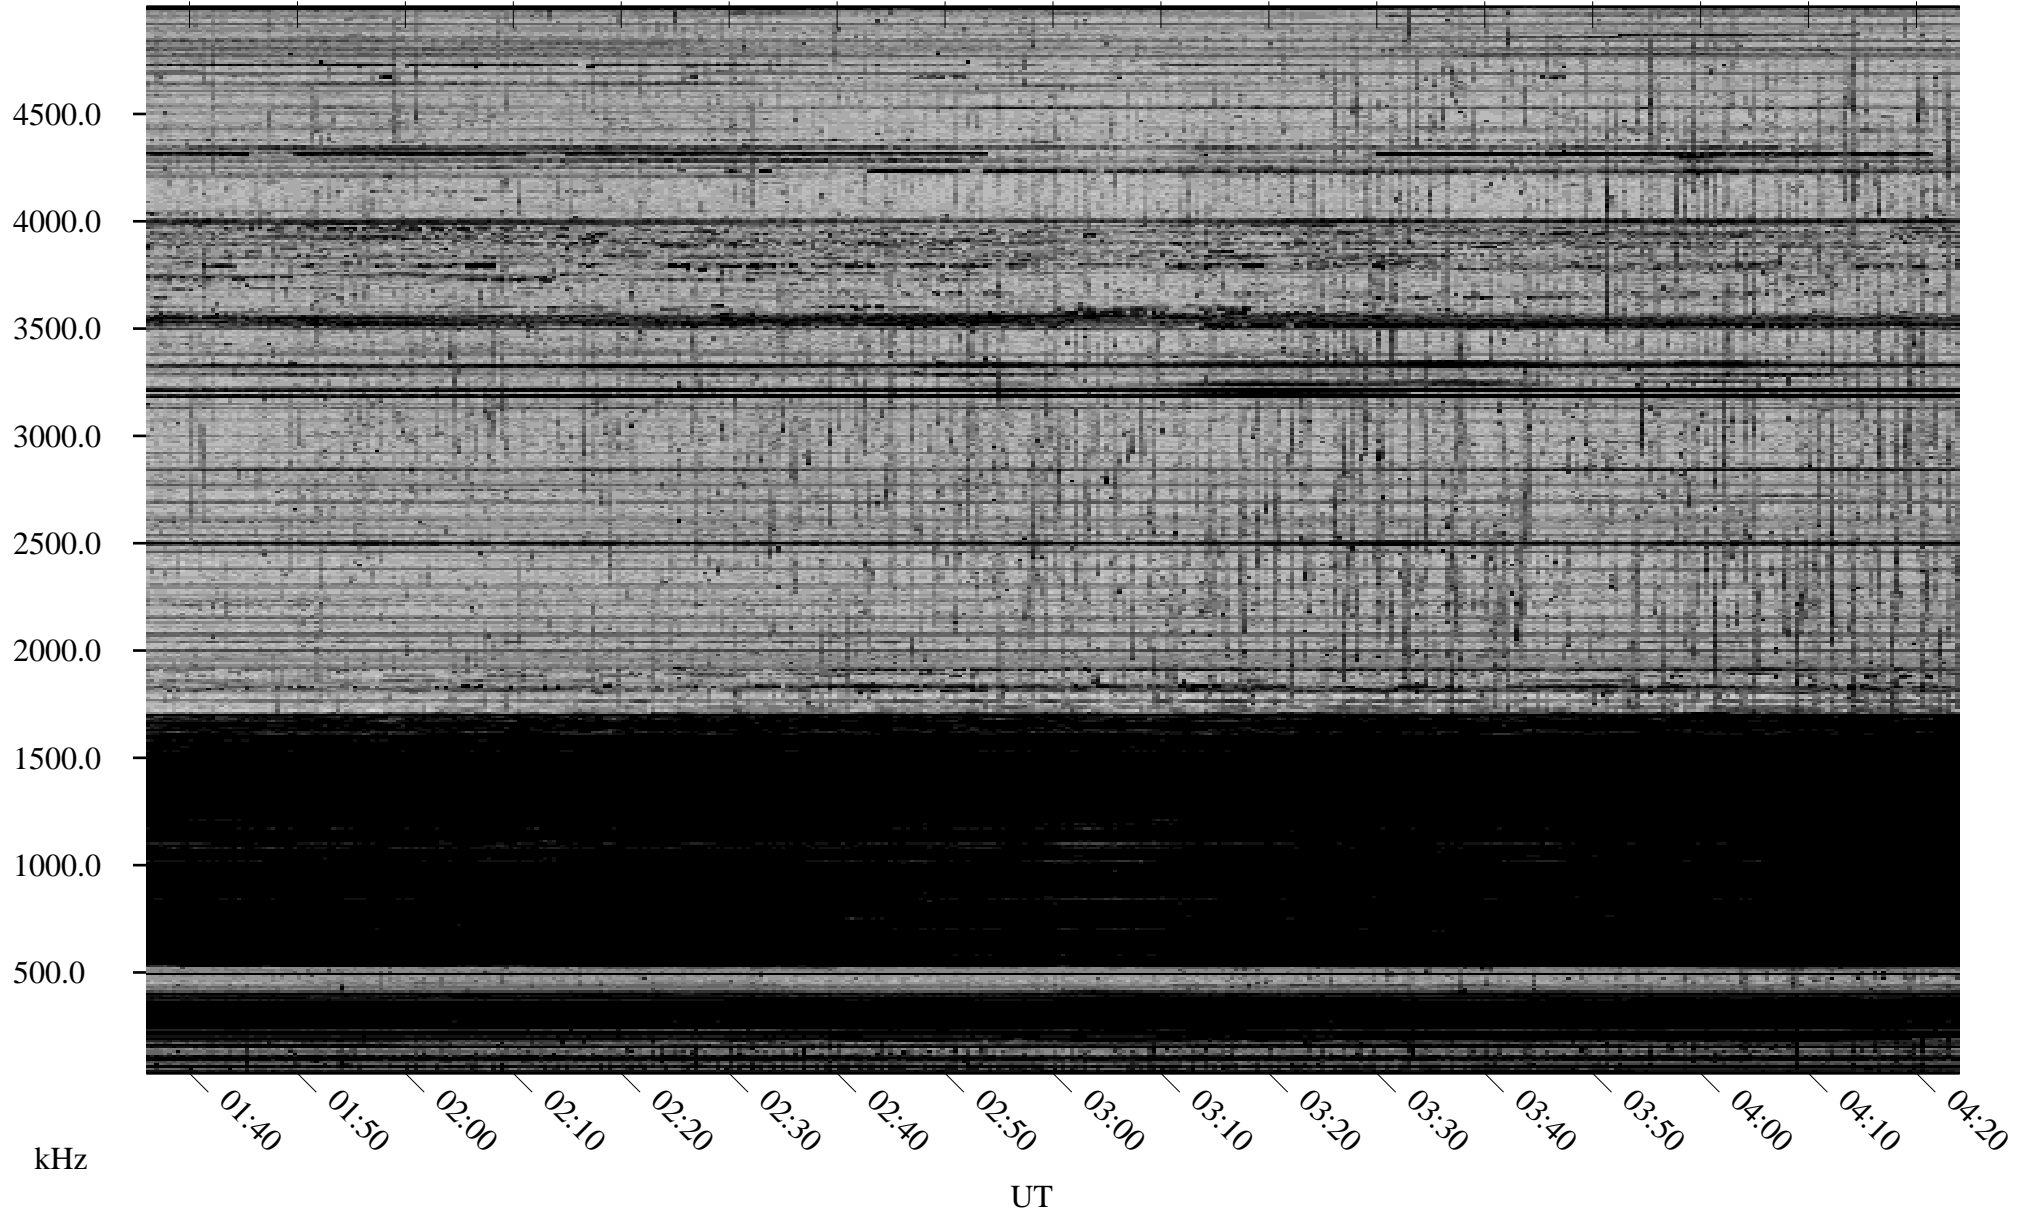

01/13/2007 Churchill, Manitoba

Linear Scale Black = 161 White = 15

CH07013L.R00m max_12

Page 1

01/13/2007 Churchill, Manitoba

Linear Scale Black = 161 White = 15

CH07013L.R00m max_12

Page 2

01/14/2007 Churchill, Manitoba

Linear Scale Black = 161 White = 15

CH07013L.R00m max_12

Page 3

01/14/2007 Churchill, Manitoba

Linear Scale Black = 161 White = 15

CH07013L.R00m max_12

Page 4

01/14/2007 Churchill, Manitoba

Linear Scale Black = 161 White = 15

CH07013L.R00m max_12

Page 5

01/14/2007 Churchill, Manitoba

Linear Scale Black = 161 White = 15

CH07013L.R00m max_12

Page 6

01/14/2007 Churchill, Manitoba

Linear Scale Black = 161 White = 15

CH07013L.R00m max_12

Page 7

01/14/2007 Churchill, Manitoba

Linear Scale Black = 161 White = 15

CH07013L.R00m max_12