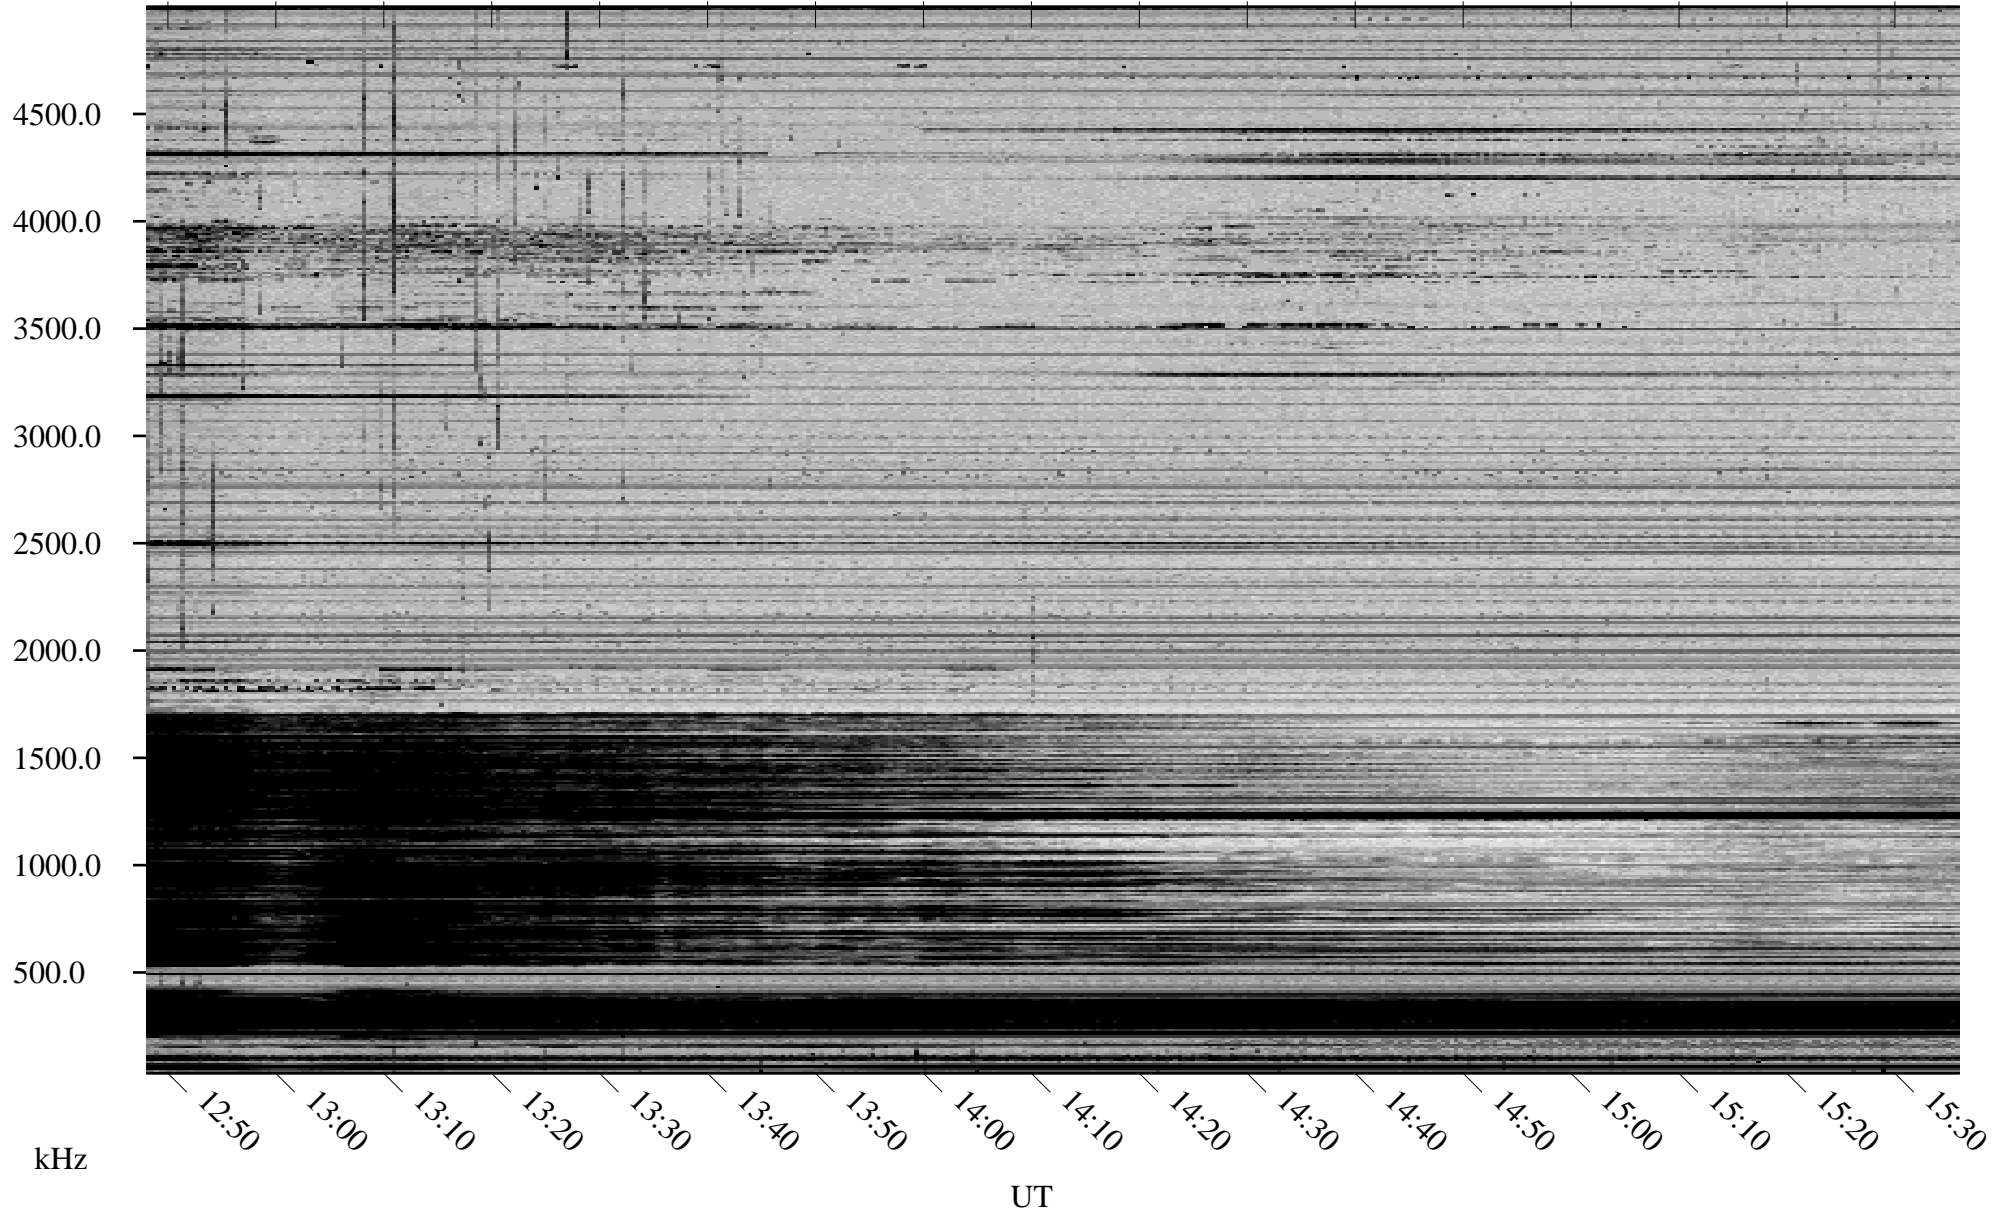

01/13/2007 Churchill, Manitoba

Linear Scale Black = 161 White = 15

CH07013L.R00m max_12

Page 1

01/13/2007 Churchill, Manitoba

Linear Scale Black = 161 White = 15

CH07013L.R00m max_12

Page 2

01/14/2007 Churchill, Manitoba

Linear Scale Black = 161 White = 15

CH07013L.R00m max_12

Page 3

01/14/2007 Churchill, Manitoba

Linear Scale Black = 161 White = 15

CH07013L.R00m max_12

Page 4

01/14/2007 Churchill, Manitoba

Linear Scale Black = 161 White = 15

CH07013L.R00m max_12

Page 5

01/14/2007 Churchill, Manitoba

Linear Scale Black = 161 White = 15

CH07013L.R00m max_12

Page 6

01/14/2007 Churchill, Manitoba

Linear Scale Black = 161 White = 15

CH07013L.R00m max_12

Page 7

01/14/2007 Churchill, Manitoba

Linear Scale Black = 161 White = 15

CH07013L.R00m max_12