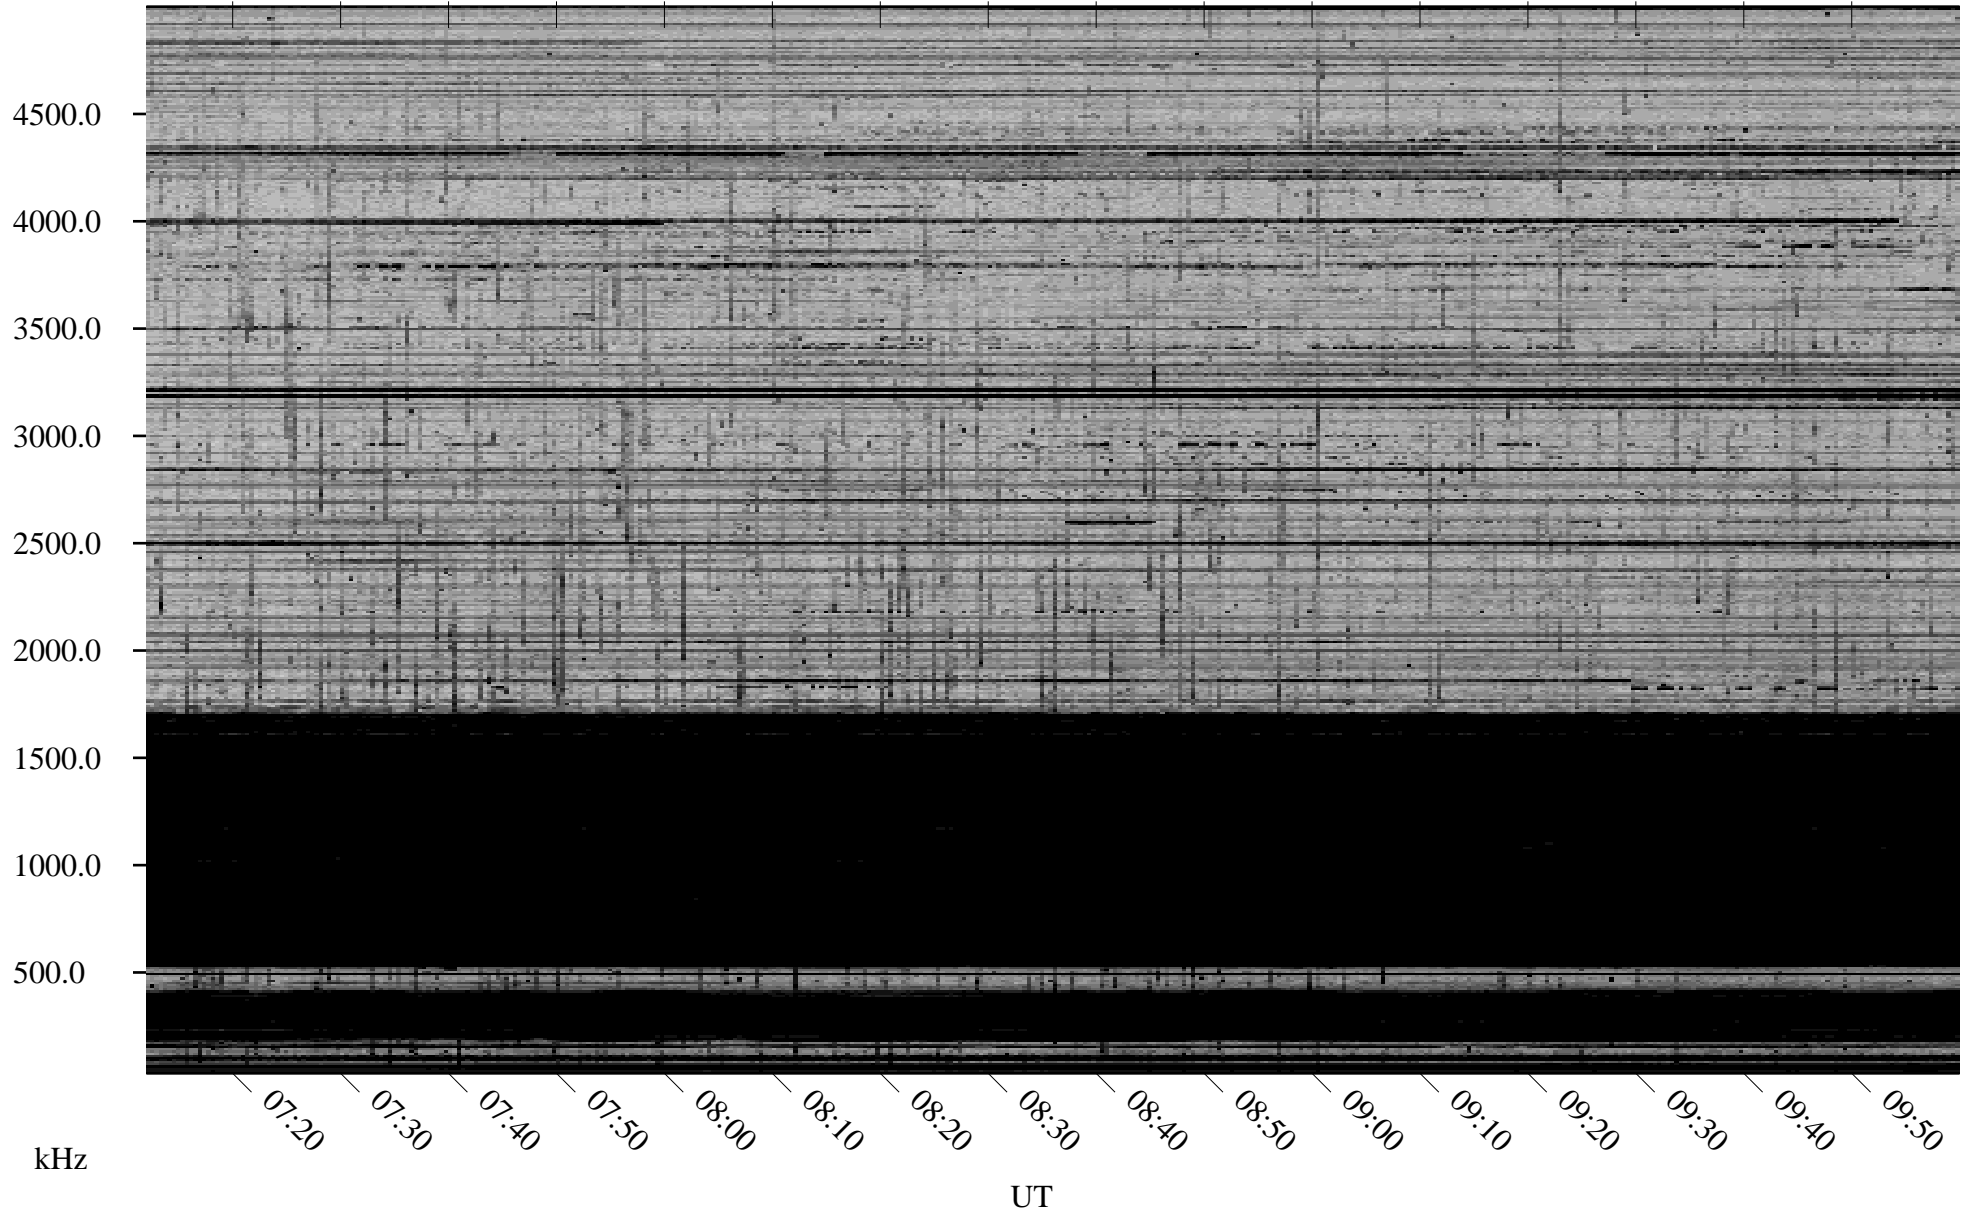

01/13/2007 Churchill, Manitoba

Linear Scale Black = 161 White = 15

CH07013L.R00m max_12

Page 1

01/13/2007 Churchill, Manitoba

Linear Scale Black = 161 White = 15

CH07013L.R00m max_12

Page 2

01/14/2007 Churchill, Manitoba

Linear Scale Black = 161 White = 15

CH07013L.R00m max_12

Page 3

01/14/2007 Churchill, Manitoba

Linear Scale Black = 161 White = 15

CH07013L.R00m max_12

Page 4

01/14/2007 Churchill, Manitoba

Linear Scale Black = 161 White = 15

CH07013L.R00m max_12

Page 5

01/14/2007 Churchill, Manitoba

Linear Scale Black = 161 White = 15

CH07013L.R00m max_12

Page 6

01/14/2007 Churchill, Manitoba

Linear Scale Black = 161 White = 15

CH07013L.R00m max_12

Page 7

01/14/2007 Churchill, Manitoba

Linear Scale Black = 161 White = 15

CH07013L.R00m max_12