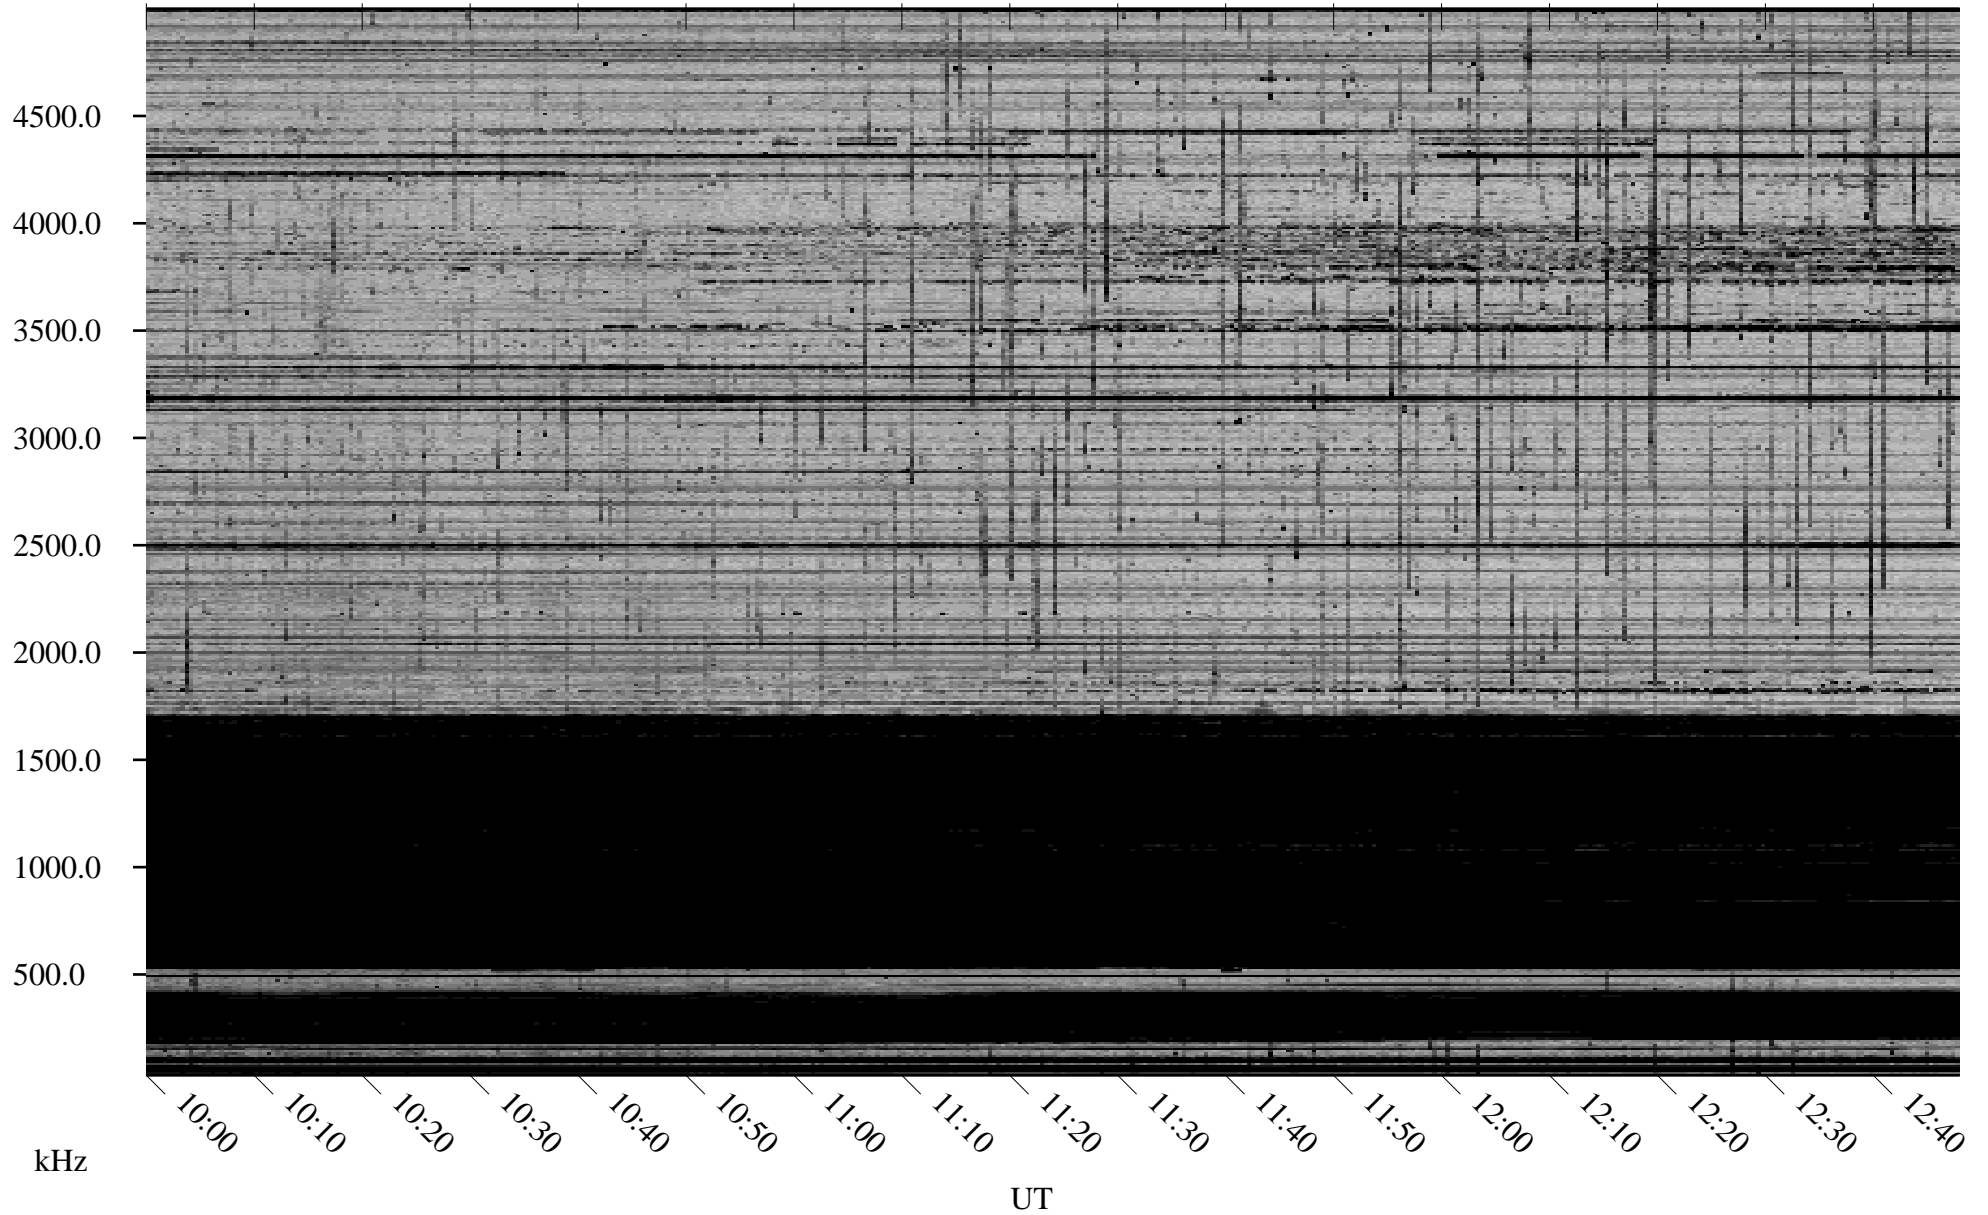

01/14/2007 Churchill, Manitoba

Linear Scale Black = 161 White = 15

CH07013L.R00m max_12

Page 5

01/14/2007 Churchill, Manitoba

Linear Scale Black = 161 White = 15

CH07013L.R00m max_12

Page 6

01/14/2007 Churchill, Manitoba

Linear Scale Black = 161 White = 15

CH07013L.R00m max_12

Page 7

01/14/2007 Churchill, Manitoba

Linear Scale Black = 161 White = 15

CH07013L.R00m max_12